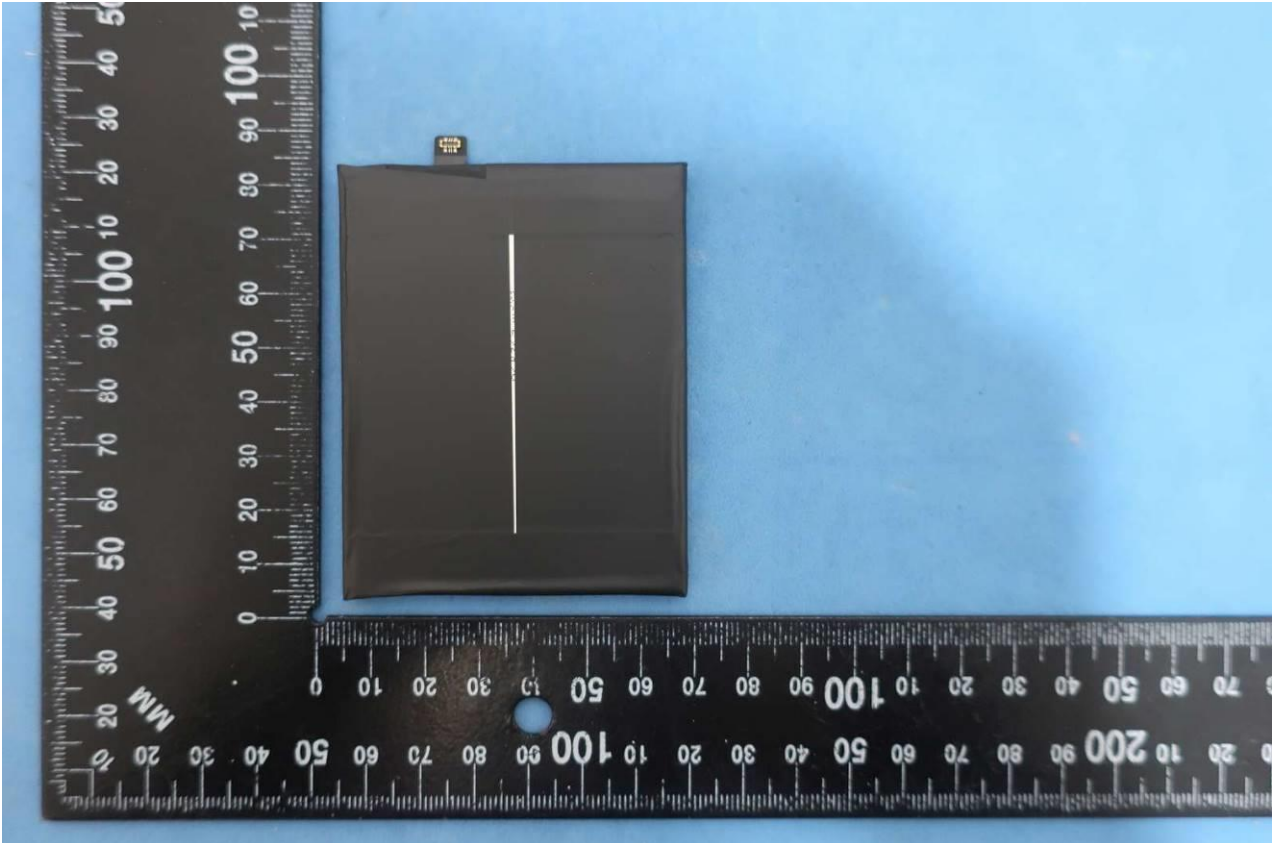

Brand Name: Motorola / Model Name: BM2S1E