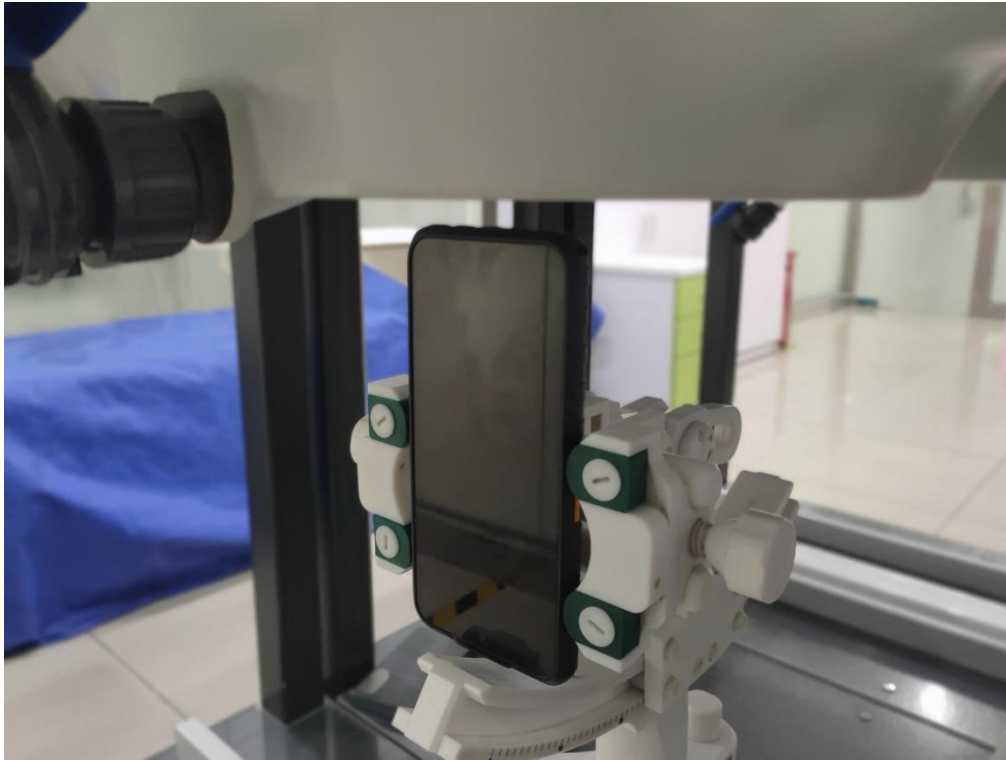

ZL5BM1S4LE_SAR Setup photos

Right Cheek

Right Tilt

Left Cheek

Left Tilt

Body Front side(separation distance is 10mm)

Body Back side(separation distance is 10mm)

Body Left side(separation distance is 10mm)

Body Right side(separation distance is 10mm)

Body Bottom side(separation distance is 10mm)

Body Top side(separation distance is 10mm)