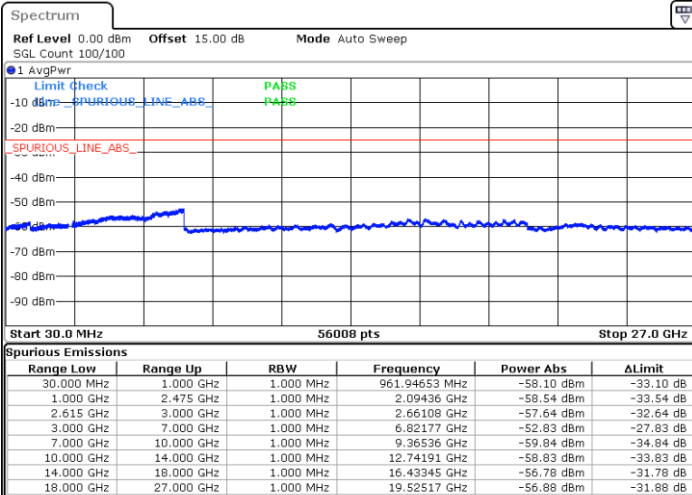

Lowest Channel / FullIRB

N/A

Date: 14.DEC.2022 21:36:58

LTE Band 7C / 15MHz+20MHz

16QAM

Middle Channel / 1RB0 and 1RB99

Middle Channel / 1RB74 and 1RB0

Date: 14.DEC.2022 21:48:29

Date: 14.DEC.2022 21:52:36

Middle Channel / FullIRB

N/A

Date: 14.DEC.2022 21:44:22

LTE Band 7C / 15MHz+20MHz

16QAM

Highest Channel / 1RB0 and 1RB99

Highest Channel / 1RB74 and 1RB0

Date: 14.DEC.2022 22:14:20

Date: 14.DEC.2022 22:10:13

Highest Channel / FullIRB

N/A

Date: 14.DEC.2022 22:18:27

LTE Band 7C / 20MHz+10MHz

16QAM

Lowest Channel / 1RB0 and 1RB49

Lowest Channel / 1RB99 and 1RB0

Date: 14.DEC.2022 20:19:33

Date: 14.DEC.2022 20:15:29

Lowest Channel / FullRB

N/A

Date: 14.DEC.2022 20:23:38

LTE Band 7C / 20MHz+10MHz

16QAM