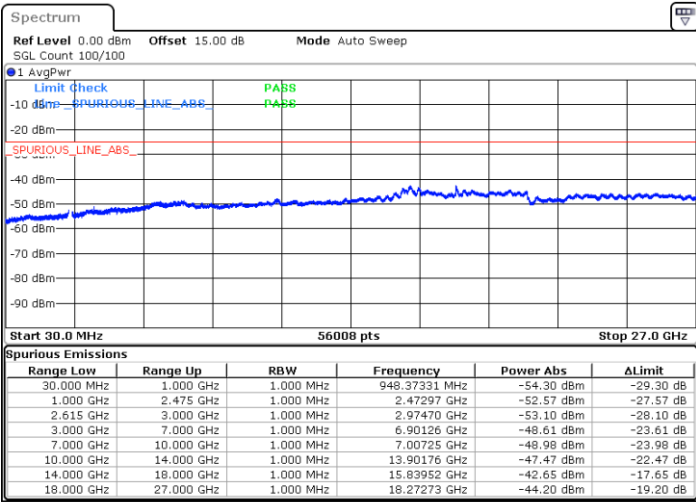

Middle Channel / 1RB74 and 1RB0

Date: 14.DEC.2022 22:58:14

Date: 14.DEC.2022 23:02:21

Middle Channel / FullIRB

N/A

Date: 14.DEC.2022 22:54:06

LTE Band 7C / 15MHz+10MHz

16QAM

Highest Channel / 1RB0 and 1RB49

Highest Channel / 1RB74 and 1RB0

Date: 14.DEC.2022 23:24:05

Date: 14.DEC.2022 23:19:58

Highest Channel / FullIRB

N/A

Date: 14.DEC.2022 23:28:12

LTE Band 7C / 15MHz+15MHz

16QAM

Lowest Channel / 1RB0 and 1RB74

Lowest Channel / 1RB74 and 1RB0

Date: 14.DEC.2022 16:32:18

Date: 14.DEC.2022 16:28:29

Lowest Channel / FullIRB

N/A

Date: 14.DEC.2022 16:36:09