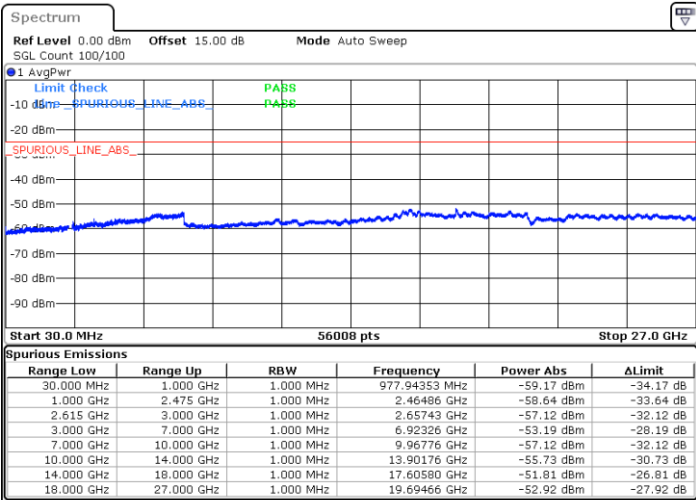

LTE Band 7C / 20MHz+20MHz

QPSK

Highest Channel / 1RB0 and 1RB99

Highest Channel / 1RB99 and 1RB0

Date: 14.DEC.2022 15:47:51

Date: 14.DEC.2022 15:40:59

Highest Channel / FullIRB

N/A

Date: 14.DEC.2022 15:49:12

LTE Band 7C / 10MHz+20MHz

16QAM

Lowest Channel / 1RB0 and 1RB99

Lowest Channel / 1RB49 and 1RB0

Date: 14.DEC.2022 23:59:11

Date: 14.DEC.2022 23:55:05

Lowest Channel / FullIRB

Middle Channel / FullIRB

N/A

Date: 15.DEC.2022 00:10:42

LTE Band 7C / 10MHz+20MHz

16QAM

Highest Channel / 1RB0 and 1RB99

Highest Channel / 1RB49 and 1RB0

Date: 15.DEC.2022 00:40:43