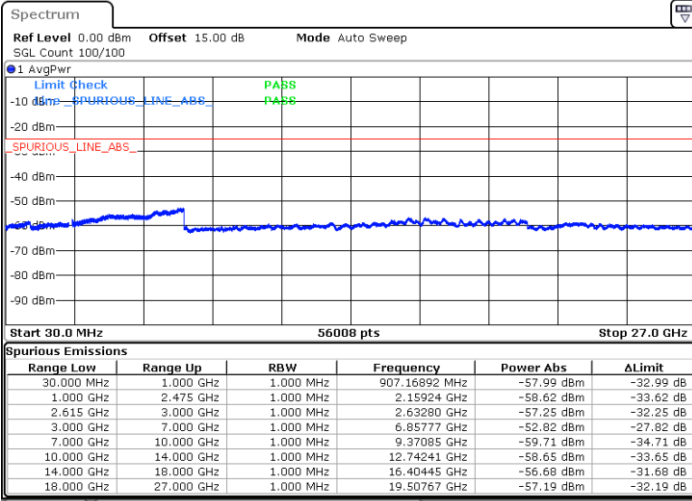

Date: 14.DEC.2022 21:52:36

Middle Channel / FullIRB

N/A

Date: 14.DEC.2022 21:44:22

LTE Band 7C / 15MHz+20MHz

16QAM

Highest Channel / 1RB0 and 1RB99

Highest Channel / 1RB74 and 1RB0

Date: 14.DEC.2022 22:14:20

Date: 14.DEC.2022 22:10:13

Highest Channel / FullIRB

N/A

Date: 14.DEC.2022 22:18:27

LTE Band 7C / 20MHz+10MHz

16QAM

Lowest Channel / 1RB0 and 1RB49

Lowest Channel / 1RB99 and 1RB0

Date: 14.DEC.2022 20:19:33

Date: 14.DEC.2022 20:15:29

Lowest Channel / FullRB

N/A

Date: 14.DEC.2022 20:23:38

LTE Band 7C / 20MHz+10MHz

16QAM

Middle Channel / 1RB0 and 1RB49

Middle Channel / 1RB99 and 1RB0

Date: 14.DEC.2022 20:34:56

Date: 14.DEC.2022 20:39:00

Middle Channel / FullRB

N/A

Date: 14.DEC.2022 20:30:52

LTE Band 7C / 20MHz+10MHz