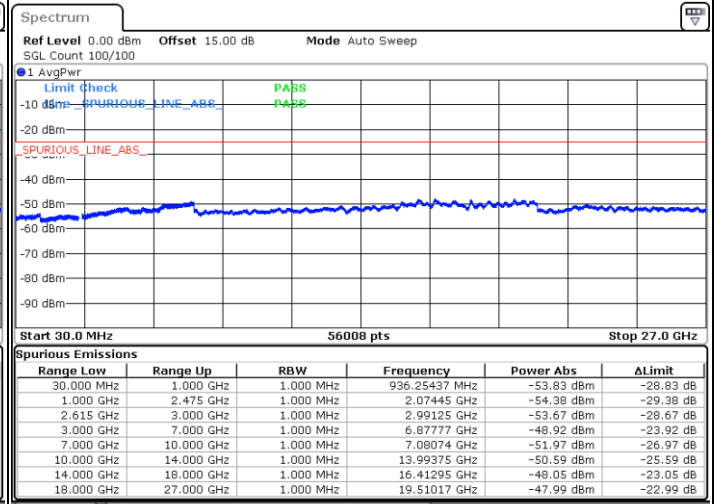

LTE Band 7C / 10MHz+20MHz

64QAM

Highest Channel / 1RB0 and 1RB99

Highest Channel / 1RB49 and 1RB0

Date: 15.DEC.2022 00:39:20

Date: 15.DEC.2022 00:37:58

Highest Channel / FullIRB

N/A

Date: 15.DEC.2022 00:46:12

LTE Band 7C / 15MHz+10MHz

64QAM

Lowest Channel / 1RB0 and 1RB49

Lowest Channel / 1RB74 and 1RB0

Date: 14.DEC.2022 22:43:57

Date: 14.DEC.2022 22:37:06

Lowest Channel / FullIRB

N/A

Date: 14.DEC.2022 22:45:20

LTE Band 7C / 15MHz+10MHz

64QAM

Middle Channel / 1RB0 and 1RB49

Middle Channel / 1RB74 and 1RB0

Date: 14.DEC.2022 22:56:51

Date: 14.DEC.2022 23:03:43