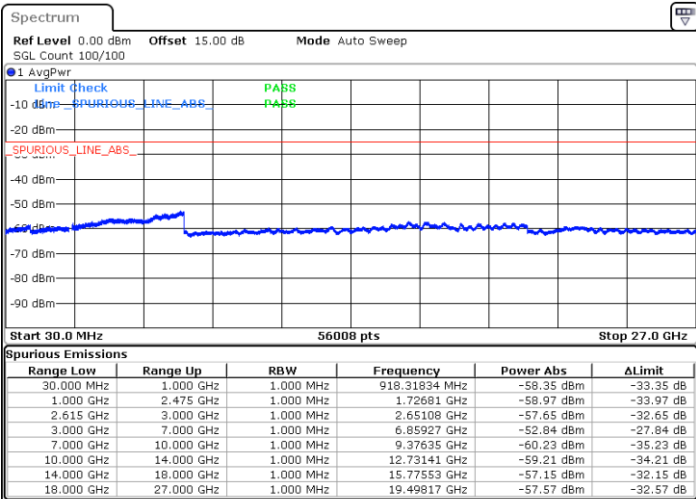

Highest Channel / FullIRB

N/A

Date: 14.DEC.2022 19:56:39

LTE Band 7C / 20MHz+20MHz

16QAM

Lowest Channel / 1RB0 and 1RB99

Lowest Channel / 1RB99 and 1RB0

Date: 14.DEC.2022 13:45:14

Date: 14.DEC.2022 13:41:10

Lowest Channel / FullRB

N/A

Date: 14.DEC.2022 13:49:18

LTE Band 7C / 20MHz+20MHz

16QAM

Middle Channel / 1RB0 and 1RB99

Middle Channel / 1RB99 and 1RB0

Date: 14.DEC.2022 15:56:58

Date: 14.DEC.2022 15:20:10

Middle Channel / FullIRB

N/A

Date: 15.DEC.2022 10:10:58

LTE Band 7C / 20MHz+20MHz

16QAM

Highest Channel / 1RB0 and 1RB99

Highest Channel / 1RB99 and 1RB0

Date: 14.DEC.2022 15:46:29

Date: 14.DEC.2022 15:42:25

Highest Channel / FullIRB

N/A

Date: 14.DEC.2022 15:50:34

LTE Band 7C / 10MHz+20MHz

64QAM