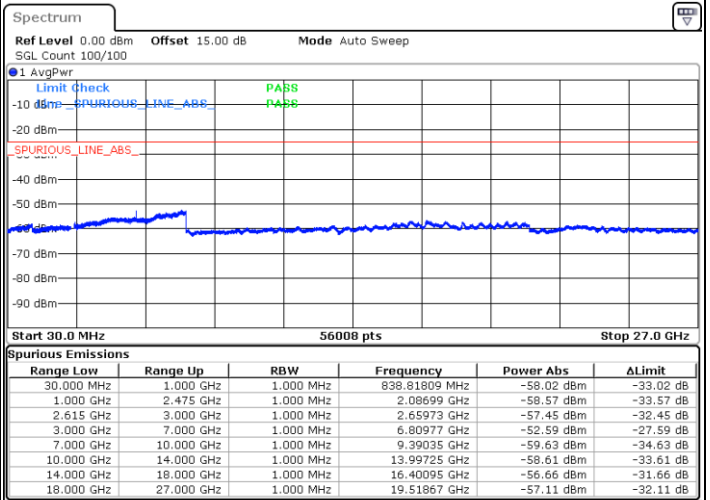

LTE Band 7C / 10MHz+20MHz

64QAM

MiddleChannel / 1RB0 and 1RB99

Middle Channel / 1RB49 and 1RB0

Date: 15.DEC.2022 00:13:27

Date: 15.DEC.2022 00:20:19