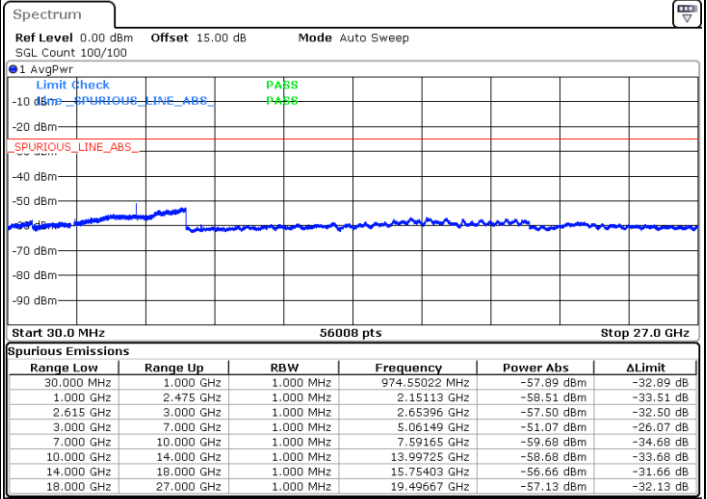

Date: 14.DEC.2022 15:49:12

LTE Band 7C / 10MHz+20MHz

16QAM

Lowest Channel / 1RB0 and 1RB99

Lowest Channel / 1RB49 and 1RB0

Date: 14.DEC.2022 23:59:11

Date: 14.DEC.2022 23:55:05

Lowest Channel / FullIRB

N/A

Date: 15.DEC.2022 00:03:19

LTE Band 7C / 10MHz+20MHz

16QAM

MiddleChannel / 1RB0 and 1RB99

Middle Channel / 1RB49 and 1RB0

Date: 15.DEC.2022 00:14:49

Date: 15.DEC.2022 00:18:56

Middle Channel / FullIRB

N/A

Date: 15.DEC.2022 00:10:42

LTE Band 7C / 10MHz+20MHz

16QAM

Highest Channel / 1RB0 and 1RB99

Highest Channel / 1RB49 and 1RB0

Date: 15.DEC.2022 00:40:43

Date: 15.DEC.2022 00:36:35

Highest Channel / FullIRB

N/A

Date: 15.DEC.2022 00:44:50

LTE Band 7C / 15MHz+10MHz

16QAM

Lowest Channel / 1RB0 and 1RB49

Lowest Channel / 1RB74 and 1RB0