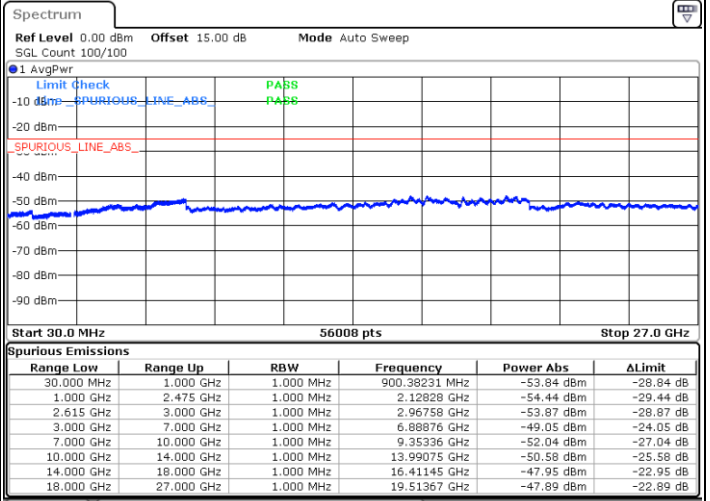

LTE Band 7C / 10MHz+20MHz

64QAM

Highest Channel / 1RB0 and 1RB99

Highest Channel / 1RB49 and 1RB0

Date: 15.DEC.2022 00:39:20

Date: 15.DEC.2022 00:37:58

Highest Channel / FullIRB

N/A

Date: 15.DEC.2022 00:46:12

LTE Band 7C / 15MHz+10MHz

64QAM

Lowest Channel / 1RB0 and 1RB49

Lowest Channel / 1RB74 and 1RB0

Date: 14.DEC.2022 22:43:57

Date: 14.DEC.2022 22:37:06

Lowest Channel / FullIRB

N/A

Date: 14.DEC.2022 22:45:20

LTE Band 7C / 15MHz+10MHz

64QAM

Middle Channel / 1RB0 and 1RB49

Middle Channel / 1RB74 and 1RB0

Date: 14.DEC.2022 22:56:51

Date: 14.DEC.2022 23:03:43