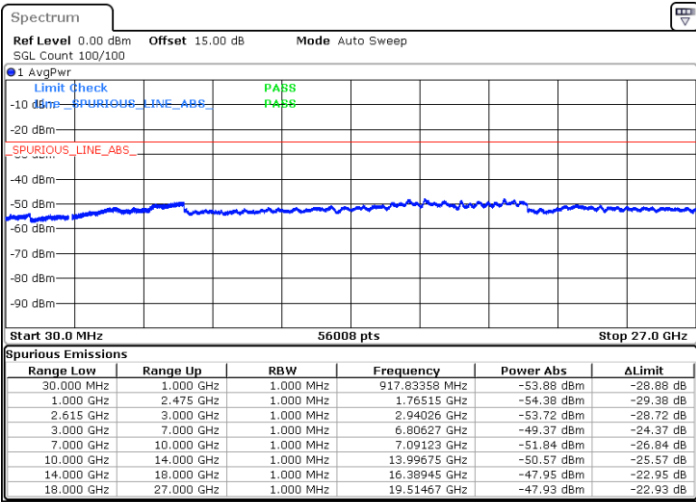

LTE Band 7C / 10MHz+20MHz

64QAM

Highest Channel / 1RB0 and 1RB99

Highest Channel / 1RB49 and 1RB0

Date: 15.DEC.2022 00:39:20

Date: 15.DEC.2022 00:37:58

Highest Channel / FullIRB

N/A

Date: 15.DEC.2022 00:46:12

LTE Band 7C / 15MHz+10MHz

64QAM

Lowest Channel / 1RB0 and 1RB49

Lowest Channel / 1RB74 and 1RB0

Date: 14.DEC.2022 22:43:57

Date: 14.DEC.2022 22:37:06

Lowest Channel / FullIRB

N/A

Date: 14.DEC.2022 22:45:20

LTE Band 7C / 15MHz+10MHz

64QAM

Middle Channel / 1RB0 and 1RB49

Middle Channel / 1RB74 and 1RB0

Date: 14.DEC.2022 22:56:51

Date: 14.DEC.2022 23:03:43