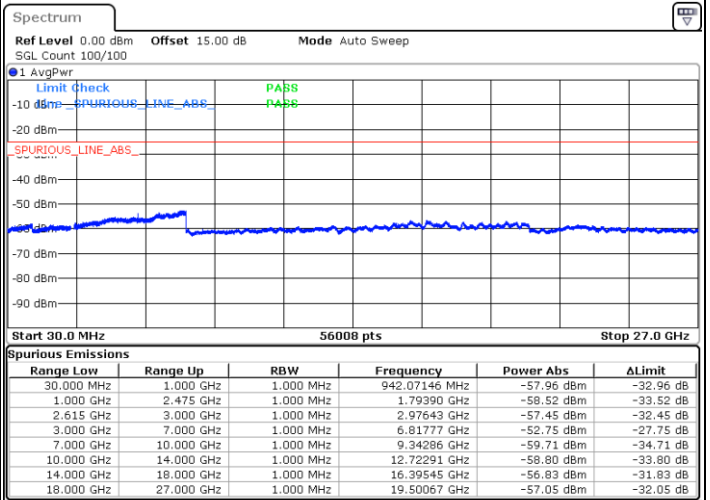

Highest Channel / 1RB99 and 1RB0

Date: 14.DEC.2022 15:46:29

Date: 14.DEC.2022 15:42:25

Highest Channel / FullIRB

N/A

Date: 14.DEC.2022 15:50:34

LTE Band 7C / 10MHz+20MHz

64QAM

Lowest Channel / 1RB0 and 1RB99

Lowest Channel / 1RB49 and 1RB0

Date: 15.DEC.2022 00:00:34

Date: 14.DEC.2022 23:53:42

Lowest Channel / FullIRB

N/A

Date: 15.DEC.2022 00:01:56

LTE Band 7C / 10MHz+20MHz

64QAM

MiddleChannel / 1RB0 and 1RB99

Middle Channel / 1RB49 and 1RB0

Date: 15.DEC.2022 00:13:27

Date: 15.DEC.2022 00:20:19

Middle Channel / FullIRB

N/A

Date: 15.DEC.2022 00:12:04

LTE Band 7C / 10MHz+20MHz

64QAM

Highest Channel / 1RB0 and 1RB99

Highest Channel / 1RB49 and 1RB0

Date: 15.DEC.2022 00:39:20

Date: 15.DEC.2022 00:37:58

Highest Channel / FullIRB

N/A