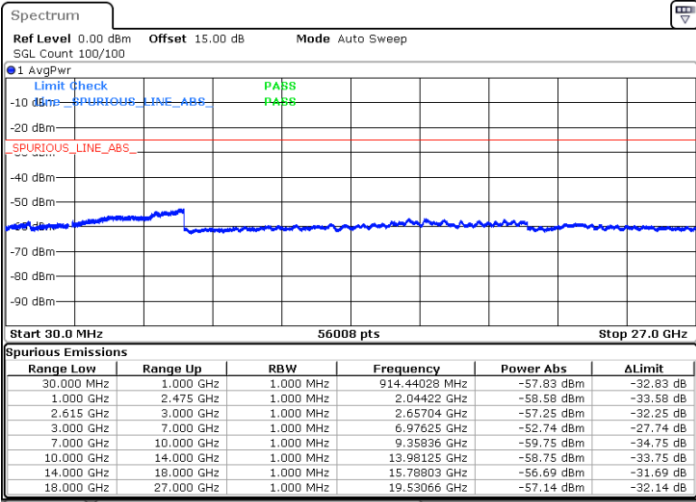

Lowest Channel / 1RB99 and 1RB0

Date: 14.DEC.2022 20:19:33

Date: 14.DEC.2022 20:15:29

Lowest Channel / FullRB

N/A

Date: 14.DEC.2022 20:23:38

LTE Band 7C / 20MHz+10MHz

16QAM

Middle Channel / 1RB0 and 1RB49

Middle Channel / 1RB99 and 1RB0

Date: 14.DEC.2022 20:34:56

Date: 14.DEC.2022 20:39:00

Middle Channel / FullRB

N/A

Date: 14.DEC.2022 20:30:52

LTE Band 7C / 20MHz+10MHz

16QAM

Highest Channel / 1RB0 and 1RB49

Highest Channel / 1RB99 and 1RB0

Date: 14.DEC.2022 21:00:23

Date: 14.DEC.2022 20:56:19

Highest Channel / FullIRB

N/A

Date: 14.DEC.2022 21:04:27

LTE Band 7C / 20MHz+15MHz

16QAM

Lowest Channel / 1RB0 and 1RB74

Lowest Channel / 1RB99 and 1RB0

Date: 14.DEC.2022 19:11:45

Date: 14.DEC.2022 19:07:42

Lowest Channel / FullIRB

N/A