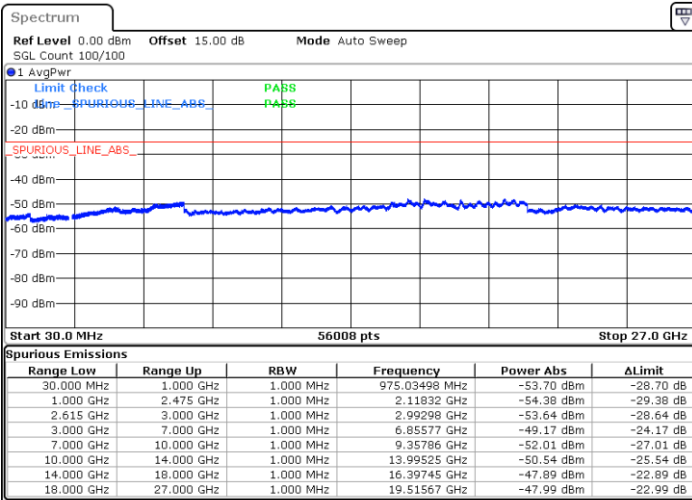

LTE Band 7C / 15MHz+15MHz

16QAM

Middle Channel / 1RB0 and 1RB74

Middle Channel / 1RB74 and 1RB0

Date: 14.DEC.2022 18:14:18

Date: 14.DEC.2022 18:18:22

Middle Channel / FullIRB

N/A

Date: 14.DEC.2022 18:10:13

LTE Band 7C / 15MHz+15MHz

16QAM

Highest Channel / 1RB0 and 1RB74

Highest Channel / 1RB74 and 1RB0

Date: 14.DEC.2022 18:39:46

Date: 14.DEC.2022 18:35:42

Highest Channel / FullIRB

N/A

Date: 14.DEC.2022 18:43:51

LTE Band 7C / 15MHz+20MHz

16QAM

Lowest Channel / 1RB0 and 1RB99

Lowest Channel / 1RB74 and 1RB0

Date: 14.DEC.2022 21:32:51

Date: 14.DEC.2022 21:28:44

Lowest Channel / FullIRB

N/A

Date: 14.DEC.2022 21:36:58

LTE Band 7C / 15MHz+20MHz

16QAM

Middle Channel / 1RB0 and 1RB99

Middle Channel / 1RB74 and 1RB0

Date: 14.DEC.2022 21:48:29