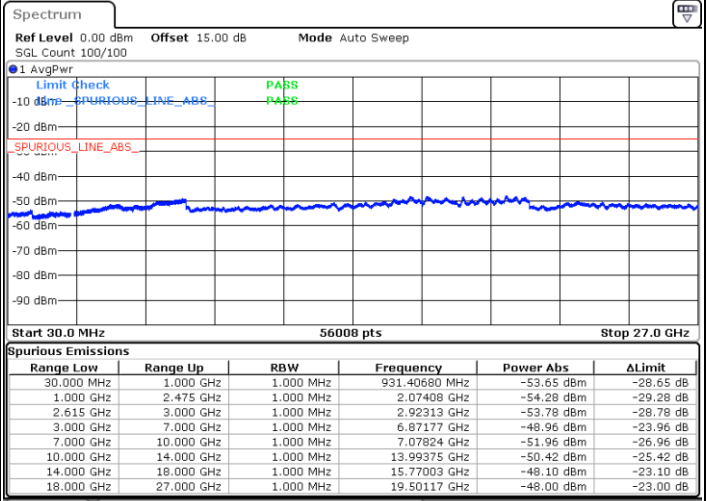

Highest Channel / 1RB0 and 1RB49

Highest Channel / 1RB74 and 1RB0

Date: 14.DEC.2022 23:24:05

Date: 14.DEC.2022 23:19:58

Highest Channel / FullIRB

N/A

Date: 14.DEC.2022 23:28:12

LTE Band 7C / 15MHz+15MHz

16QAM

Lowest Channel / 1RB0 and 1RB74

Lowest Channel / 1RB74 and 1RB0

Date: 14.DEC.2022 16:32:18

Date: 14.DEC.2022 16:28:29

Lowest Channel / FullIRB

N/A

Date: 14.DEC.2022 16:36:09

LTE Band 7C / 15MHz+15MHz

16QAM

Middle Channel / 1RB0 and 1RB74

Middle Channel / 1RB74 and 1RB0

Date: 14.DEC.2022 18:14:18

Date: 14.DEC.2022 18:18:22

Middle Channel / FullIRB

N/A

Date: 14.DEC.2022 18:10:13

LTE Band 7C / 15MHz+15MHz

16QAM

Highest Channel / 1RB0 and 1RB74

Highest Channel / 1RB74 and 1RB0

Date: 14.DEC.2022 18:39:46

Date: 14.DEC.2022 18:35:42

Highest Channel / FullIRB