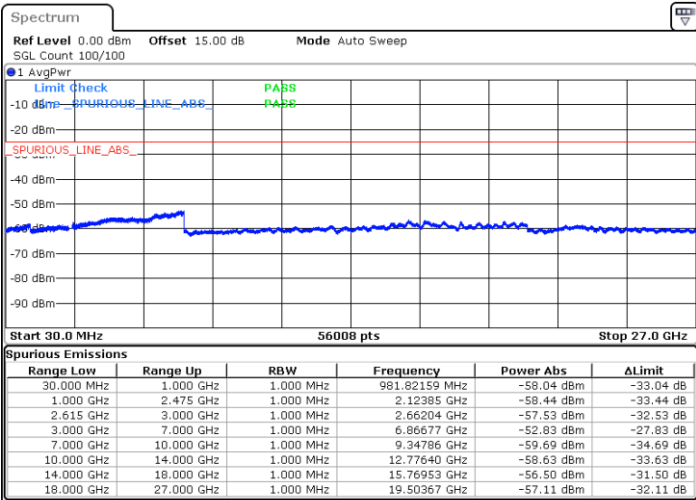

Highest Channel / 1RB99 and 1RB0

Date: 14.DEC.2022 15:46:29

Date: 14.DEC.2022 15:42:25

Highest Channel / FullIRB

N/A

Date: 14.DEC.2022 15:50:34

LTE Band 7C / 10MHz+20MHz

64QAM

Lowest Channel / 1RB0 and 1RB99

Lowest Channel / 1RB49 and 1RB0

Date: 15.DEC.2022 00:00:34

Date: 14.DEC.2022 23:53:42

Lowest Channel / FullIRB

N/A

Date: 15.DEC.2022 00:01:56

LTE Band 7C / 10MHz+20MHz

64QAM

MiddleChannel / 1RB0 and 1RB99

Middle Channel / 1RB49 and 1RB0

Date: 15.DEC.2022 00:13:27

Date: 15.DEC.2022 00:20:19

Middle Channel / FullIRB

N/A

Date: 15.DEC.2022 00:12:04

LTE Band 7C / 10MHz+20MHz

64QAM

Highest Channel / 1RB0 and 1RB99

Highest Channel / 1RB49 and 1RB0

Date: 15.DEC.2022 00:39:20

Date: 15.DEC.2022 00:37:58

Highest Channel / FullIRB

N/A