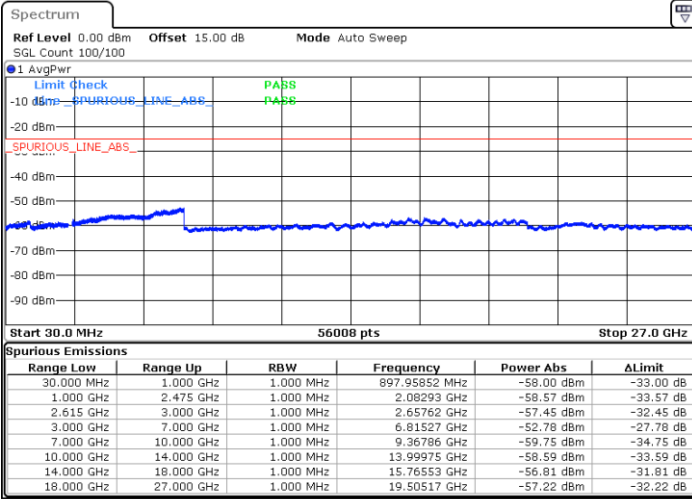

Lowest Channel / FullIRB

N/A

Date: 14.DEC.2022 21:36:58

LTE Band 7C / 15MHz+20MHz

16QAM

Middle Channel / 1RB0 and 1RB99

Middle Channel / 1RB74 and 1RB0

Date: 14.DEC.2022 21:48:29

Date: 14.DEC.2022 21:52:36

Middle Channel / FullIRB

N/A

Date: 14.DEC.2022 21:44:22

LTE Band 7C / 15MHz+20MHz

16QAM

Highest Channel / 1RB0 and 1RB99

Highest Channel / 1RB74 and 1RB0

Date: 14.DEC.2022 22:14:20

Date: 14.DEC.2022 22:10:13

Highest Channel / FullIRB

N/A

Date: 14.DEC.2022 22:18:27

LTE Band 7C / 20MHz+10MHz

16QAM

Lowest Channel / 1RB0 and 1RB49