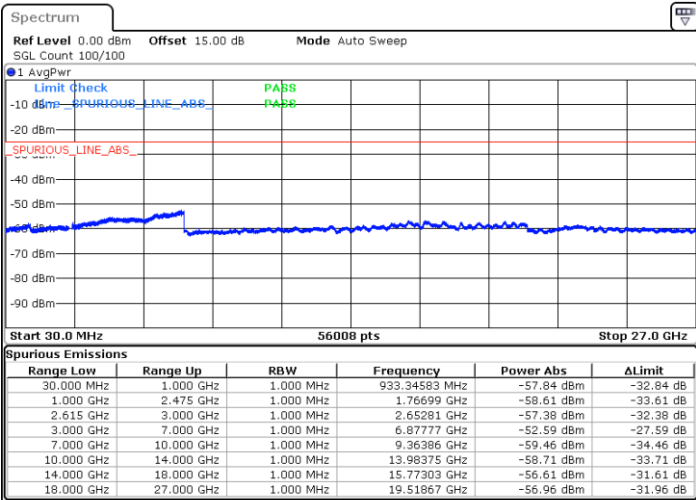

LTE Band 7C / 10MHz+20MHz

64QAM

MiddleChannel / 1RB0 and 1RB99

Middle Channel / 1RB49 and 1RB0

Date: 15.DEC.2022 00:13:27

Date: 15.DEC.2022 00:20:19