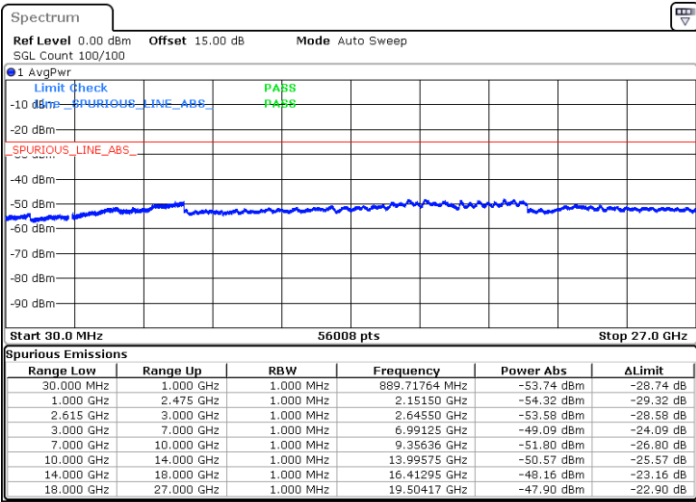

Date: 14.DEC.2022 22:42:35

Date: 14.DEC.2022 22:38:28

Lowest Channel / FullIRB

N/A

Date: 14.DEC.2022 22:46:43

LTE Band 7C / 15MHz+10MHz

16QAM

Middle Channel / 1RB0 and 1RB49

Middle Channel / 1RB74 and 1RB0

Date: 14.DEC.2022 22:58:14

Date: 14.DEC.2022 23:02:21

Middle Channel / FullIRB

N/A

Date: 14.DEC.2022 22:54:06

LTE Band 7C / 15MHz+10MHz

16QAM

Highest Channel / 1RB0 and 1RB49

Highest Channel / 1RB74 and 1RB0

Date: 14.DEC.2022 23:24:05

Date: 14.DEC.2022 23:19:58

Highest Channel / FullIRB

N/A

Date: 14.DEC.2022 23:28:12

LTE Band 7C / 15MHz+15MHz