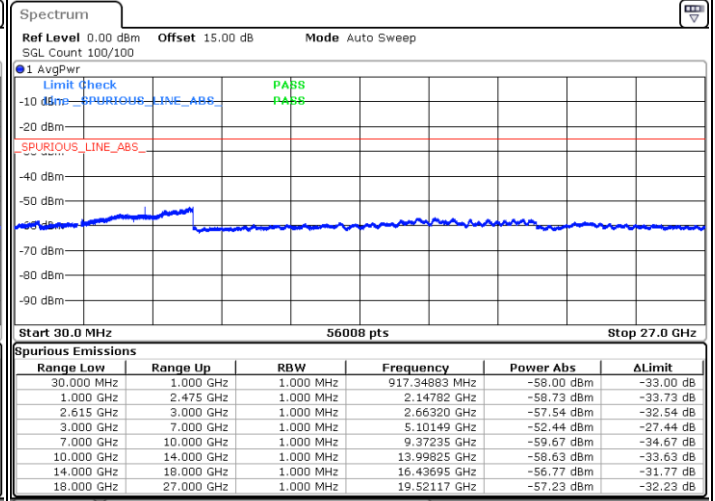

N/A

Date: 15.DEC.2022 00:03:19

LTE Band 7C / 10MHz+20MHz

16QAM

MiddleChannel / 1RB0 and 1RB99

Middle Channel / 1RB49 and 1RB0

Date: 15.DEC.2022 00:14:49

Date: 15.DEC.2022 00:18:56

Middle Channel / FullIRB

N/A

Date: 15.DEC.2022 00:10:42

LTE Band 7C / 10MHz+20MHz

16QAM

Highest Channel / 1RB0 and 1RB99

Highest Channel / 1RB49 and 1RB0

Date: 15.DEC.2022 00:40:43

Date: 15.DEC.2022 00:36:35

Highest Channel / FullIRB

N/A

Date: 15.DEC.2022 00:44:50

LTE Band 7C / 15MHz+10MHz

16QAM

Lowest Channel / 1RB0 and 1RB49

Lowest Channel / 1RB74 and 1RB0

Date: 14.DEC.2022 22:42:35

Date: 14.DEC.2022 22:38:28

Lowest Channel / FullIRB

N/A

Date: 14.DEC.2022 22:46:43

LTE Band 7C / 15MHz+10MHz

16QAM

Middle Channel / 1RB0 and 1RB49