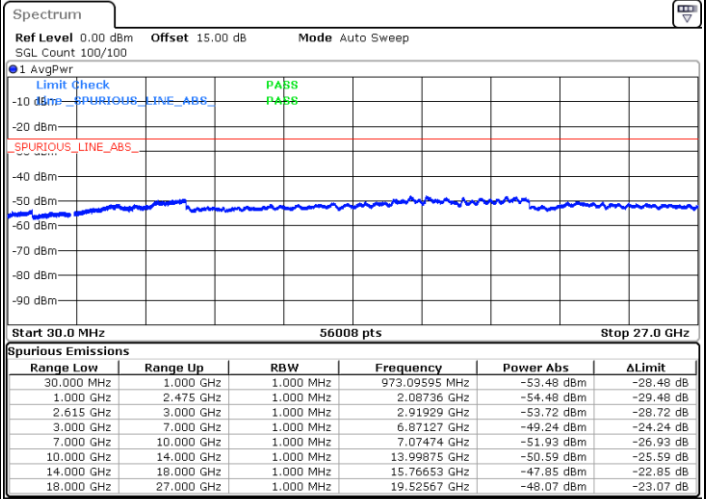

Date: 14.DEC.2022 22:42:35

Date: 14.DEC.2022 22:38:28

Lowest Channel / FullIRB

N/A

Date: 14.DEC.2022 22:46:43

LTE Band 7C / 15MHz+10MHz

16QAM

Middle Channel / 1RB0 and 1RB49

Middle Channel / 1RB74 and 1RB0

Date: 14.DEC.2022 22:58:14

Date: 14.DEC.2022 23:02:21

Middle Channel / FullIRB

N/A

Date: 14.DEC.2022 22:54:06

LTE Band 7C / 15MHz+10MHz

16QAM

Highest Channel / 1RB0 and 1RB49

Highest Channel / 1RB74 and 1RB0

Date: 14.DEC.2022 23:24:05

Date: 14.DEC.2022 23:19:58

Highest Channel / FullIRB

N/A

Date: 14.DEC.2022 23:28:12

LTE Band 7C / 15MHz+15MHz