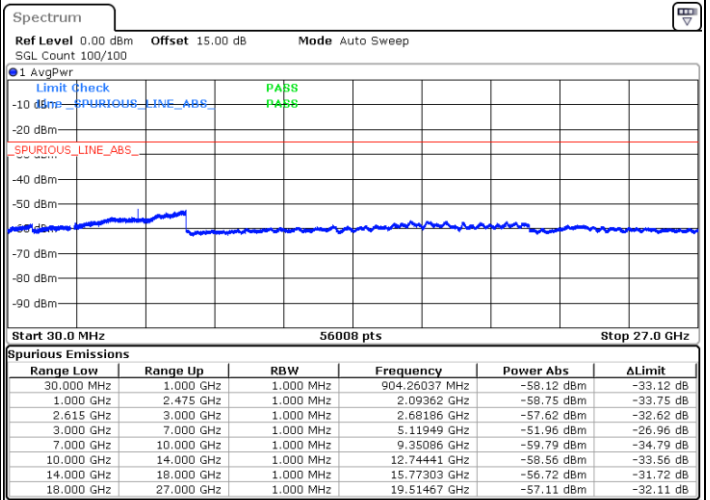

Lowest Channel / 1RB99 and 1RB0

Date: 14.DEC.2022 20:19:33

Date: 14.DEC.2022 20:15:29

Lowest Channel / FullRB

N/A

Date: 14.DEC.2022 20:23:38

LTE Band 7C / 20MHz+10MHz

16QAM

Middle Channel / 1RB0 and 1RB49

Middle Channel / 1RB99 and 1RB0

Date: 14.DEC.2022 20:34:56

Date: 14.DEC.2022 20:39:00

Middle Channel / FullRB

N/A

Date: 14.DEC.2022 20:30:52

LTE Band 7C / 20MHz+10MHz

16QAM

Highest Channel / 1RB0 and 1RB49

Highest Channel / 1RB99 and 1RB0

Date: 14.DEC.2022 21:00:23

Date: 14.DEC.2022 20:56:19

Highest Channel / FullIRB

N/A

Date: 14.DEC.2022 21:04:27