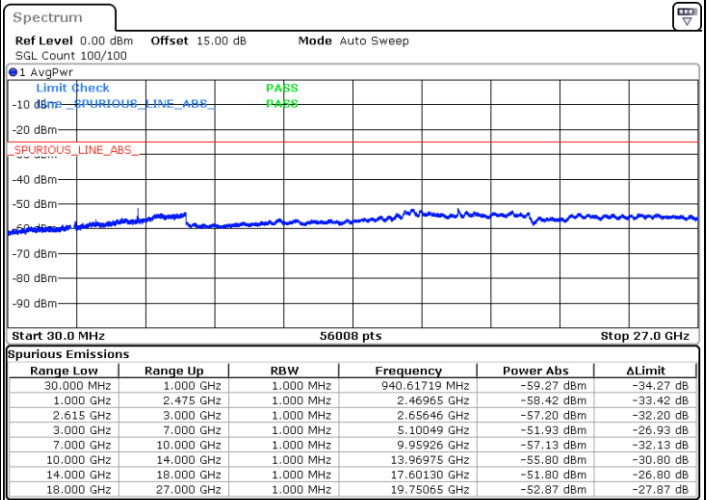

LTE Band 7C / 20MHz+20MHz

QPSK

Highest Channel / 1RB0 and 1RB99

Highest Channel / 1RB99 and 1RB0

Date: 14.DEC.2022 15:47:51

Date: 14.DEC.2022 15:40:59

Highest Channel / FullIRB

N/A

Date: 14.DEC.2022 15:49:12

LTE Band 7C / 10MHz+20MHz

16QAM

Lowest Channel / 1RB0 and 1RB99

Lowest Channel / 1RB49 and 1RB0

Date: 14.DEC.2022 23:59:11

Date: 14.DEC.2022 23:55:05

Lowest Channel / FullIRB