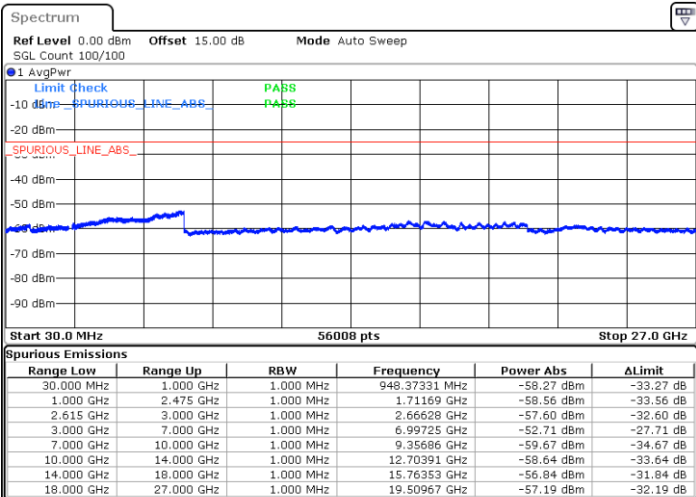

Lowest Channel / 1RB0 and 1RB99

Lowest Channel / 1RB49 and 1RB0

Date: 15.DEC.2022 00:00:34

Date: 14.DEC.2022 23:53:42

Lowest Channel / FullIRB

N/A

Date: 15.DEC.2022 00:01:56

LTE Band 7C / 10MHz+20MHz

LTE Band 7C / 10MHz+20MHz

64QAM

Highest Channel / 1RB0 and 1RB99

Highest Channel / 1RB49 and 1RB0

Date: 15.DEC.2022 00:39:20

Date: 15.DEC.2022 00:37:58

Highest Channel / FullIRB

N/A

Date: 15.DEC.2022 00:46:12

LTE Band 7C / 15MHz+10MHz

64QAM

Lowest Channel / 1RB0 and 1RB49

Lowest Channel / 1RB74 and 1RB0

Date: 14.DEC.2022 22:43:57

Date: 14.DEC.2022 22:37:06

Lowest Channel / FullIRB