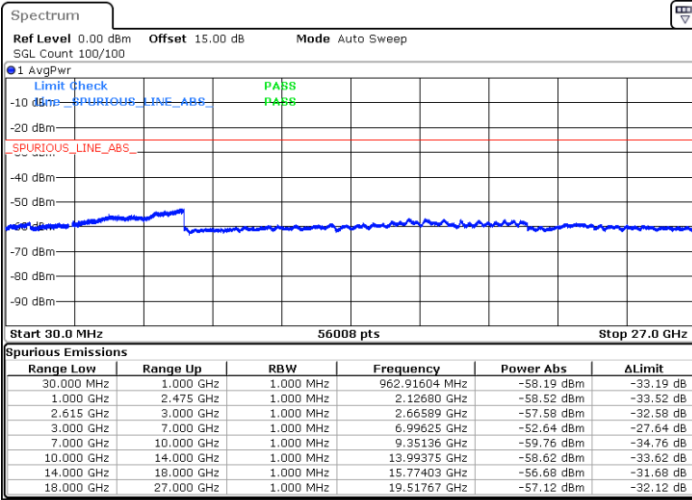

N/A

Date: 15.DEC.2022 00:03:19

LTE Band 7C / 10MHz+20MHz

16QAM

MiddleChannel / 1RB0 and 1RB99

Middle Channel / 1RB49 and 1RB0

Date: 15.DEC.2022 00:14:49

Date: 15.DEC.2022 00:18:56

Middle Channel / FullIRB

N/A

Date: 15.DEC.2022 00:10:42

LTE Band 7C / 10MHz+20MHz

16QAM

Highest Channel / 1RB0 and 1RB99

Highest Channel / 1RB49 and 1RB0

Date: 15.DEC.2022 00:40:43

Date: 15.DEC.2022 00:36:35

Highest Channel / FullIRB

N/A

Date: 15.DEC.2022 00:44:50

LTE Band 7C / 15MHz+10MHz

16QAM

Lowest Channel / 1RB0 and 1RB49

Lowest Channel / 1RB74 and 1RB0

Date: 14.DEC.2022 22:42:35

Date: 14.DEC.2022 22:38:28

Lowest Channel / FullIRB

N/A

Date: 14.DEC.2022 22:46:43

LTE Band 7C / 15MHz+10MHz

16QAM

Middle Channel / 1RB0 and 1RB49