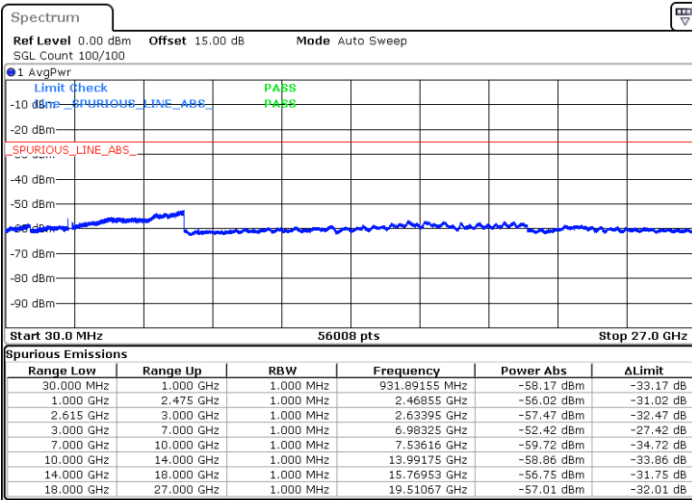

Middle Channel / 1RB0 and 1RB49

Middle Channel / 1RB99 and 1RB0

Date: 14.DEC.2022 20:34:56

Date: 14.DEC.2022 20:39:00

Middle Channel / FullRB

N/A

Date: 14.DEC.2022 20:30:52

LTE Band 7C / 20MHz+10MHz

16QAM

Highest Channel / 1RB0 and 1RB49

Highest Channel / 1RB99 and 1RB0

Date: 14.DEC.2022 21:00:23

Date: 14.DEC.2022 20:56:19

Highest Channel / FullIRB

N/A

Date: 14.DEC.2022 21:04:27

LTE Band 7C / 20MHz+15MHz

16QAM

Lowest Channel / 1RB0 and 1RB74

Lowest Channel / 1RB99 and 1RB0

Date: 14.DEC.2022 19:11:45

Date: 14.DEC.2022 19:07:42

Lowest Channel / FullIRB

N/A