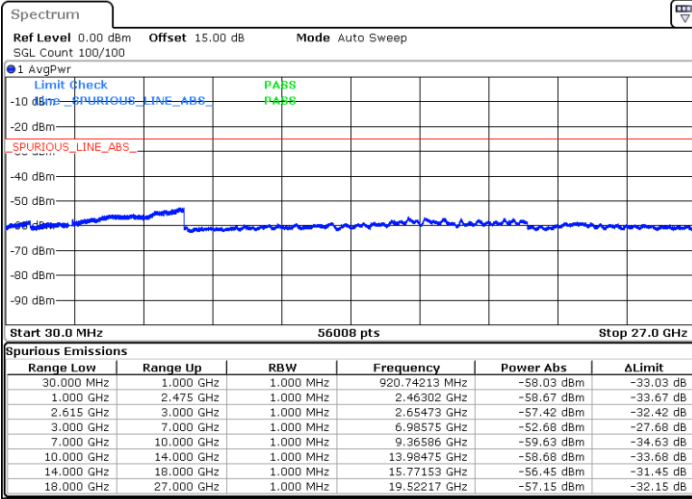

Date: 14.DEC.2022 15:49:12

LTE Band 7C / 10MHz+20MHz

16QAM

Lowest Channel / 1RB0 and 1RB99

Lowest Channel / 1RB49 and 1RB0

Date: 14.DEC.2022 23:59:11

Date: 14.DEC.2022 23:55:05

Lowest Channel / FullIRB

N/A

Date: 15.DEC.2022 00:03:19

LTE Band 7C / 10MHz+20MHz

16QAM

MiddleChannel / 1RB0 and 1RB99

Middle Channel / 1RB49 and 1RB0

Date: 15.DEC.2022 00:14:49

Date: 15.DEC.2022 00:18:56

Middle Channel / FullIRB

N/A

Date: 15.DEC.2022 00:10:42

LTE Band 7C / 10MHz+20MHz

16QAM

Highest Channel / 1RB0 and 1RB99

Highest Channel / 1RB49 and 1RB0

Date: 15.DEC.2022 00:40:43

Date: 15.DEC.2022 00:36:35

Highest Channel / FullIRB

N/A

Date: 15.DEC.2022 00:44:50

LTE Band 7C / 15MHz+10MHz

16QAM

Lowest Channel / 1RB0 and 1RB49

Lowest Channel / 1RB74 and 1RB0