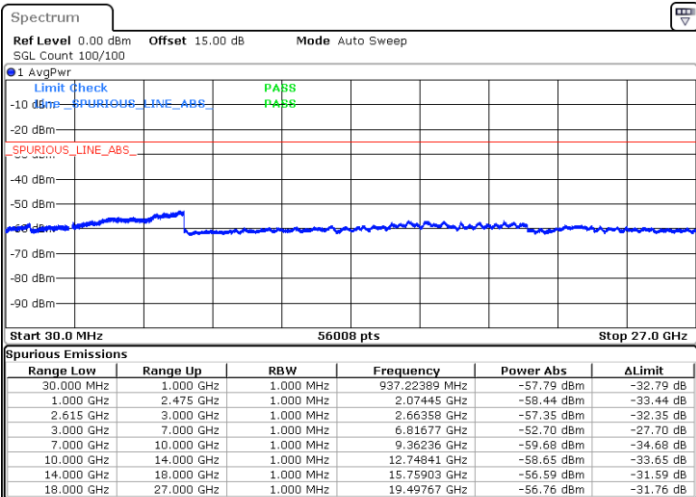

Middle Channel / 1RB0 and 1RB49

Middle Channel / 1RB99 and 1RB0

Date: 14.DEC.2022 20:34:56

Date: 14.DEC.2022 20:39:00

Middle Channel / FullRB

N/A

Date: 14.DEC.2022 20:30:52

LTE Band 7C / 20MHz+10MHz

16QAM

Highest Channel / 1RB0 and 1RB49

Highest Channel / 1RB99 and 1RB0

Date: 14.DEC.2022 21:00:23

Date: 14.DEC.2022 20:56:19

Highest Channel / FullIRB

N/A

Date: 14.DEC.2022 21:04:27

LTE Band 7C / 20MHz+15MHz

16QAM

Lowest Channel / 1RB0 and 1RB74

Lowest Channel / 1RB99 and 1RB0

Date: 14.DEC.2022 19:11:45

Date: 14.DEC.2022 19:07:42

Lowest Channel / FullIRB

N/A