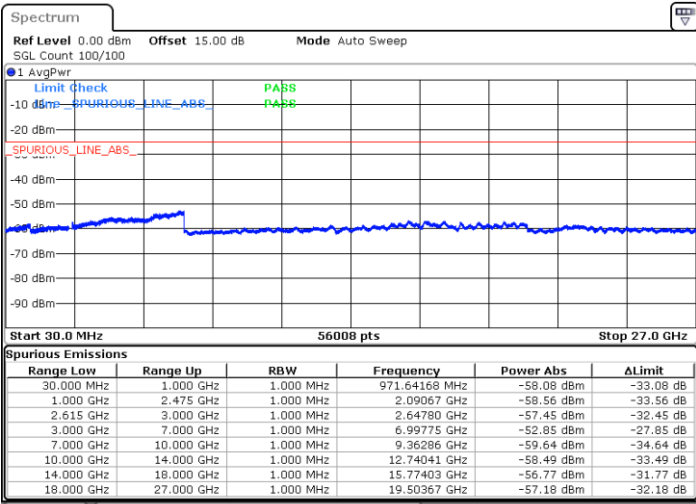

N/A

Date: 14.DEC.2022 18:43:51

LTE Band 7C / 15MHz+20MHz

16QAM

Lowest Channel / 1RB0 and 1RB99

Lowest Channel / 1RB74 and 1RB0

Date: 14.DEC.2022 21:32:51

Date: 14.DEC.2022 21:28:44

Lowest Channel / FullIRB

N/A

Date: 14.DEC.2022 21:36:58

LTE Band 7C / 15MHz+20MHz

16QAM

Middle Channel / 1RB0 and 1RB99

Middle Channel / 1RB74 and 1RB0

Date: 14.DEC.2022 21:48:29

Date: 14.DEC.2022 21:52:36

Middle Channel / FullIRB

N/A

Date: 14.DEC.2022 21:44:22

LTE Band 7C / 15MHz+20MHz

16QAM

Highest Channel / 1RB0 and 1RB99

Highest Channel / 1RB74 and 1RB0

Date: 14.DEC.2022 22:14:20

Date: 14.DEC.2022 22:10:13

Highest Channel / FullIRB

N/A

Date: 14.DEC.2022 22:18:27

LTE Band 7C / 20MHz+10MHz

16QAM

Lowest Channel / 1RB0 and 1RB49