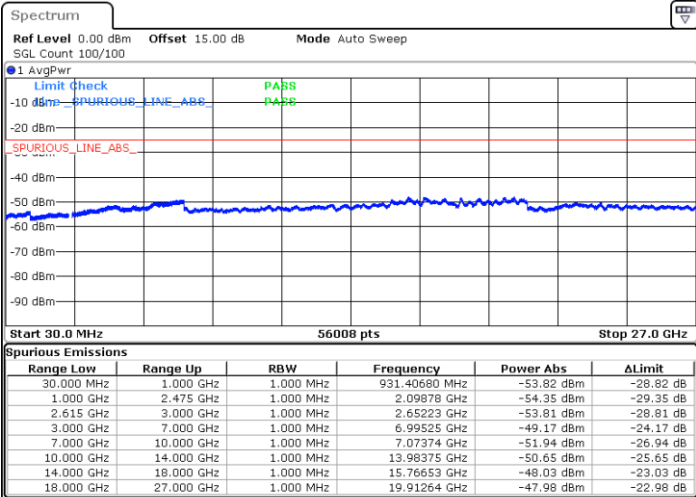

Middle Channel / FullIRB

N/A

Date: 14.DEC.2022 22:55:29