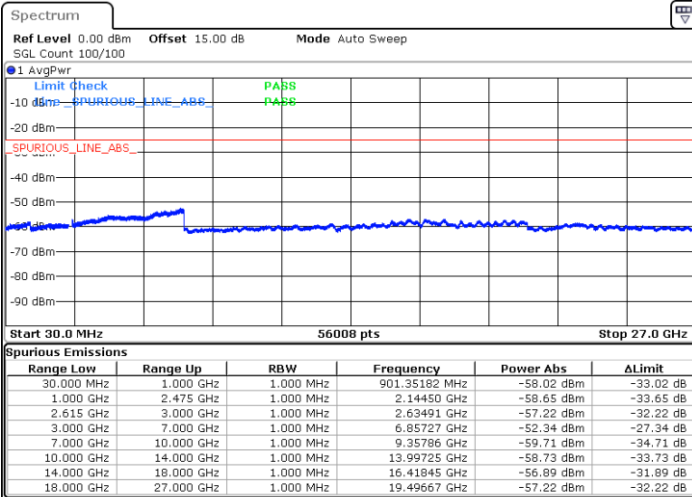

Date: 14.DEC.2022 22:14:20

Date: 14.DEC.2022 22:10:13

Highest Channel / FullIRB

N/A

Date: 14.DEC.2022 22:18:27

LTE Band 7C / 20MHz+10MHz

16QAM

Lowest Channel / 1RB0 and 1RB49

Lowest Channel / 1RB99 and 1RB0

Date: 14.DEC.2022 20:19:33

Date: 14.DEC.2022 20:15:29

Lowest Channel / FullRB

N/A

Date: 14.DEC.2022 20:23:38

LTE Band 7C / 20MHz+10MHz

16QAM

Middle Channel / 1RB0 and 1RB49

Middle Channel / 1RB99 and 1RB0

Date: 14.DEC.2022 20:34:56

Date: 14.DEC.2022 20:39:00

Middle Channel / FullRB

N/A

Date: 14.DEC.2022 20:30:52

LTE Band 7C / 20MHz+10MHz