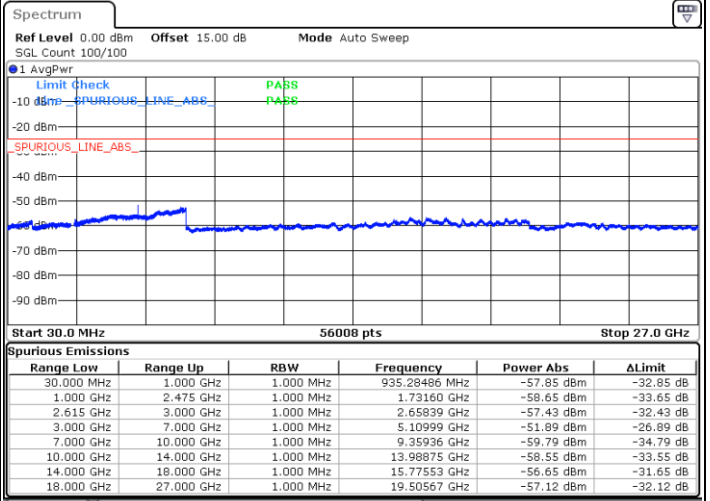

Date: 14.DEC.2022 19:15:50

LTE Band 7C / 20MHz+15MHz

16QAM

MiddleChannel / 1RB0 and 1RB74

Middle Channel / 1RB99 and 1RB0

Date: 14.DEC.2022 19:27:08

Date: 14.DEC.2022 19:31:12

Middle Channel / FullIRB

N/A

Date: 14.DEC.2022 19:23:04

LTE Band 7C / 20MHz+15MHz

16QAM

Highest Channel / 1RB0 and 1RB74

Highest Channel / 1RB99 and 1RB0

Date: 14.DEC.2022 19:52:35

Date: 14.DEC.2022 19:48:31

Highest Channel / FullIRB

N/A

Date: 14.DEC.2022 19:56:39

LTE Band 7C / 20MHz+20MHz

16QAM

Lowest Channel / 1RB0 and 1RB99

Lowest Channel / 1RB99 and 1RB0

Date: 14.DEC.2022 13:45:14

Date: 14.DEC.2022 13:41:10

Lowest Channel / FullRB

N/A

Date: 14.DEC.2022 13:49:18

LTE Band 7C / 20MHz+20MHz

16QAM

Middle Channel / 1RB0 and 1RB99

Middle Channel / 1RB99 and 1RB0