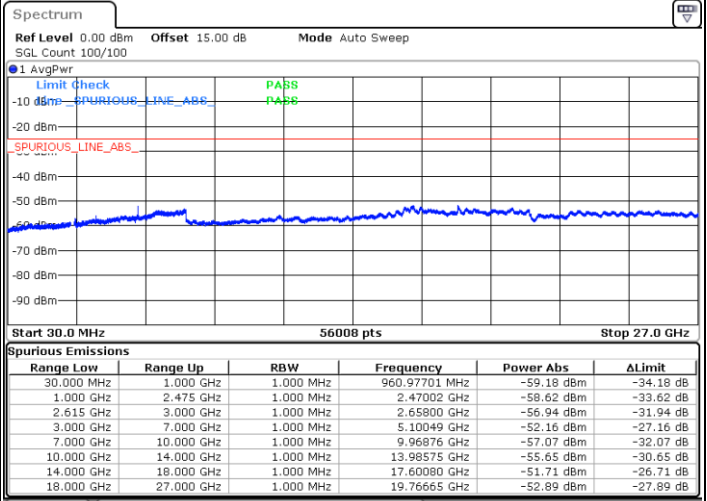

Date: 14.DEC.2022 13:41:10

Lowest Channel / FullRB

N/A

Date: 14.DEC.2022 13:49:18

LTE Band 7C / 20MHz+20MHz

16QAM

Middle Channel / 1RB0 and 1RB99

Middle Channel / 1RB99 and 1RB0

Date: 14.DEC.2022 15:56:58

Date: 14.DEC.2022 15:20:10

Middle Channel / FullIRB

N/A

Date: 15.DEC.2022 10:10:58

LTE Band 7C / 20MHz+20MHz

16QAM

Highest Channel / 1RB0 and 1RB99

Highest Channel / 1RB99 and 1RB0

Date: 14.DEC.2022 15:46:29

Date: 14.DEC.2022 15:42:25

Highest Channel / FullIRB

N/A

Date: 14.DEC.2022 15:50:34

LTE Band 7C / 10MHz+20MHz

64QAM

Lowest Channel / 1RB0 and 1RB99

Lowest Channel / 1RB49 and 1RB0

Date: 15.DEC.2022 00:00:34

Date: 14.DEC.2022 23:53:42

Lowest Channel / FullIRB

N/A

Date: 15.DEC.2022 00:01:56

LTE Band 7C / 10MHz+20MHz