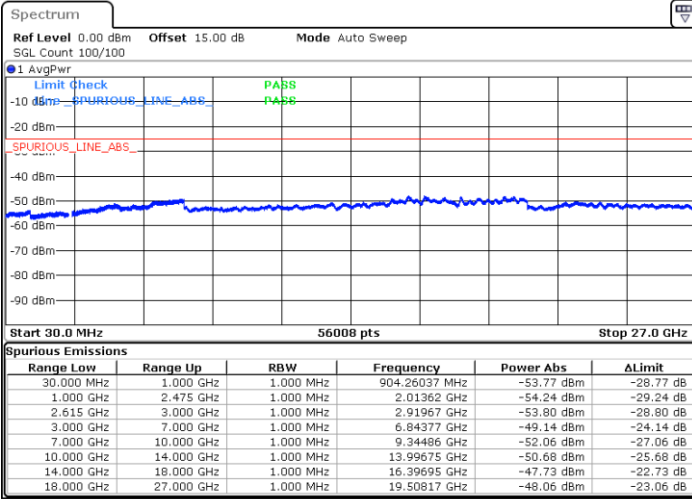

Date: 14.DEC.2022 22:42:35

Date: 14.DEC.2022 22:38:28

Lowest Channel / FullIRB

N/A

Date: 14.DEC.2022 22:46:43

LTE Band 7C / 15MHz+10MHz

16QAM

Middle Channel / 1RB0 and 1RB49

Middle Channel / 1RB74 and 1RB0

Date: 14.DEC.2022 22:58:14

Date: 14.DEC.2022 23:02:21

Middle Channel / FullIRB

N/A

Date: 14.DEC.2022 22:54:06

LTE Band 7C / 15MHz+10MHz

16QAM

Highest Channel / 1RB0 and 1RB49

Highest Channel / 1RB74 and 1RB0

Date: 14.DEC.2022 23:24:05

Date: 14.DEC.2022 23:19:58

Highest Channel / FullIRB

N/A

Date: 14.DEC.2022 23:28:12

LTE Band 7C / 15MHz+15MHz