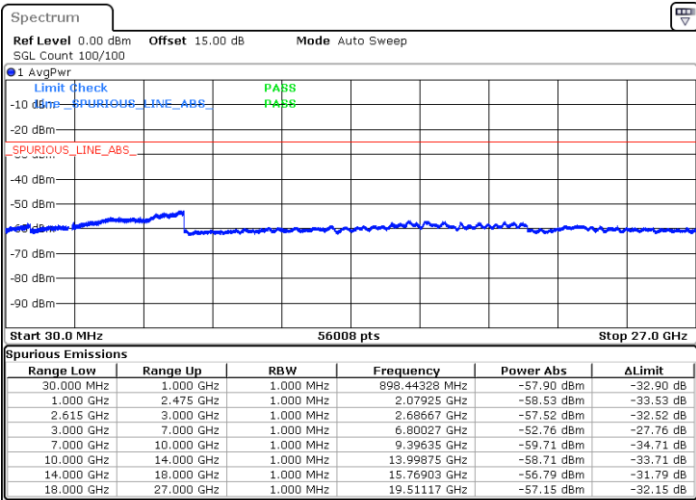

Lowest Channel / 1RB99 and 1RB0

Date: 14.DEC.2022 20:19:33

Date: 14.DEC.2022 20:15:29

Lowest Channel / FullRB

N/A

Date: 14.DEC.2022 20:23:38

LTE Band 7C / 20MHz+10MHz

16QAM

Middle Channel / 1RB0 and 1RB49

Middle Channel / 1RB99 and 1RB0

Date: 14.DEC.2022 20:34:56

Date: 14.DEC.2022 20:39:00

Middle Channel / FullRB

N/A

Date: 14.DEC.2022 20:30:52

LTE Band 7C / 20MHz+10MHz

16QAM

Highest Channel / 1RB0 and 1RB49

Highest Channel / 1RB99 and 1RB0

Date: 14.DEC.2022 21:00:23

Date: 14.DEC.2022 20:56:19

Highest Channel / FullIRB

N/A

Date: 14.DEC.2022 21:04:27

LTE Band 7C / 20MHz+15MHz

16QAM

Lowest Channel / 1RB0 and 1RB74

Lowest Channel / 1RB99 and 1RB0

Date: 14.DEC.2022 19:11:45

Date: 14.DEC.2022 19:07:42

Lowest Channel / FullIRB

N/A