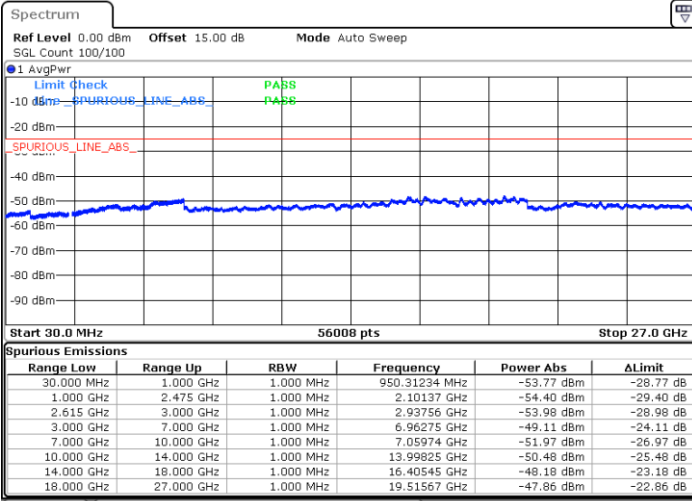

Highest Channel / 1RB0 and 1RB49

Highest Channel / 1RB74 and 1RB0

Date: 14.DEC.2022 23:24:05

Date: 14.DEC.2022 23:19:58

Highest Channel / FullIRB

N/A

Date: 14.DEC.2022 23:28:12

LTE Band 7C / 15MHz+15MHz

16QAM

Lowest Channel / 1RB0 and 1RB74

Lowest Channel / 1RB74 and 1RB0

Date: 14.DEC.2022 16:32:18

Date: 14.DEC.2022 16:28:29

Lowest Channel / FullIRB

N/A

Date: 14.DEC.2022 16:36:09

LTE Band 7C / 15MHz+15MHz

16QAM

Middle Channel / 1RB0 and 1RB74

Middle Channel / 1RB74 and 1RB0

Date: 14.DEC.2022 18:14:18

Date: 14.DEC.2022 18:18:22

Middle Channel / FullIRB

N/A

Date: 14.DEC.2022 18:10:13

LTE Band 7C / 15MHz+15MHz

16QAM

Highest Channel / 1RB0 and 1RB74

Highest Channel / 1RB74 and 1RB0

Date: 14.DEC.2022 18:39:46

Date: 14.DEC.2022 18:35:42

Highest Channel / FullIRB