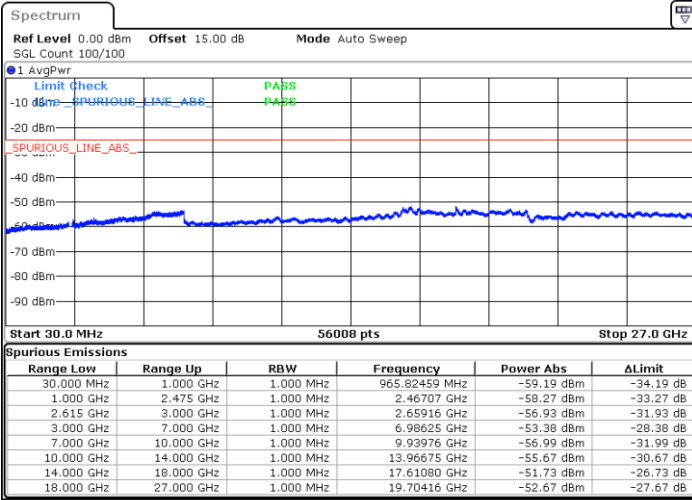

Date: 14.DEC.2022 15:56:58

Date: 14.DEC.2022 15:20:10

Middle Channel / FullIRB

N/A

Date: 15.DEC.2022 10:10:58

LTE Band 7C / 20MHz+20MHz

16QAM

Highest Channel / 1RB0 and 1RB99

Highest Channel / 1RB99 and 1RB0

Date: 14.DEC.2022 15:46:29

Date: 14.DEC.2022 15:42:25

Highest Channel / FullIRB

N/A

Date: 14.DEC.2022 15:50:34

LTE Band 7C / 10MHz+20MHz

64QAM

Lowest Channel / 1RB0 and 1RB99

Lowest Channel / 1RB49 and 1RB0

Date: 15.DEC.2022 00:00:34

Date: 14.DEC.2022 23:53:42

Lowest Channel / FullIRB

N/A

Date: 15.DEC.2022 00:01:56

LTE Band 7C / 10MHz+20MHz