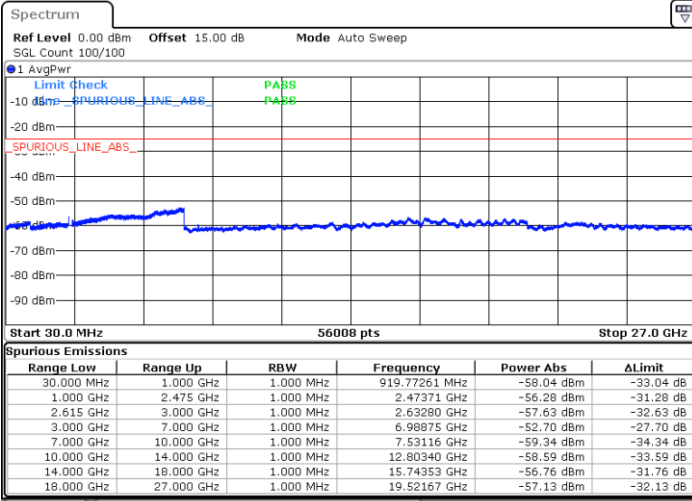

Date: 14.DEC.2022 15:56:58

Date: 14.DEC.2022 15:20:10

Middle Channel / FullIRB

N/A

Date: 15.DEC.2022 10:10:58

LTE Band 7C / 20MHz+20MHz

16QAM

Highest Channel / 1RB0 and 1RB99

Highest Channel / 1RB99 and 1RB0

Date: 14.DEC.2022 15:46:29

Date: 14.DEC.2022 15:42:25

Highest Channel / FullIRB

N/A

Date: 14.DEC.2022 15:50:34

LTE Band 7C / 10MHz+20MHz

64QAM

Lowest Channel / 1RB0 and 1RB99

Lowest Channel / 1RB49 and 1RB0

Date: 15.DEC.2022 00:00:34

Date: 14.DEC.2022 23:53:42

Lowest Channel / FullIRB

N/A

Date: 15.DEC.2022 00:01:56

LTE Band 7C / 10MHz+20MHz