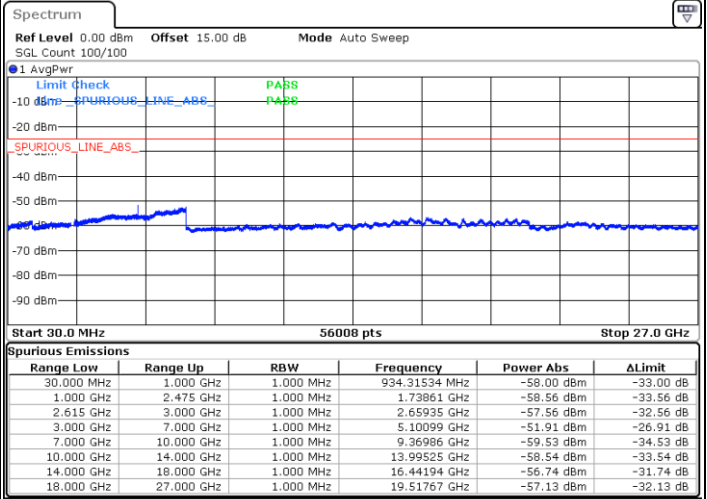

Lowest Channel / FullIRB

N/A

Date: 14.DEC.2022 21:36:58

LTE Band 7C / 15MHz+20MHz

16QAM

Middle Channel / 1RB0 and 1RB99

Middle Channel / 1RB74 and 1RB0

Date: 14.DEC.2022 21:48:29

Date: 14.DEC.2022 21:52:36

Middle Channel / FullIRB

N/A

Date: 14.DEC.2022 21:44:22

LTE Band 7C / 15MHz+20MHz

16QAM

Highest Channel / 1RB0 and 1RB99

Highest Channel / 1RB74 and 1RB0

Date: 14.DEC.2022 22:14:20

Date: 14.DEC.2022 22:10:13

Highest Channel / FullIRB

N/A

Date: 14.DEC.2022 22:18:27

LTE Band 7C / 20MHz+10MHz

16QAM

Lowest Channel / 1RB0 and 1RB49

Lowest Channel / 1RB99 and 1RB0

Date: 14.DEC.2022 20:19:33

Date: 14.DEC.2022 20:15:29

Lowest Channel / FullRB

N/A

Date: 14.DEC.2022 20:23:38

LTE Band 7C / 20MHz+10MHz

16QAM