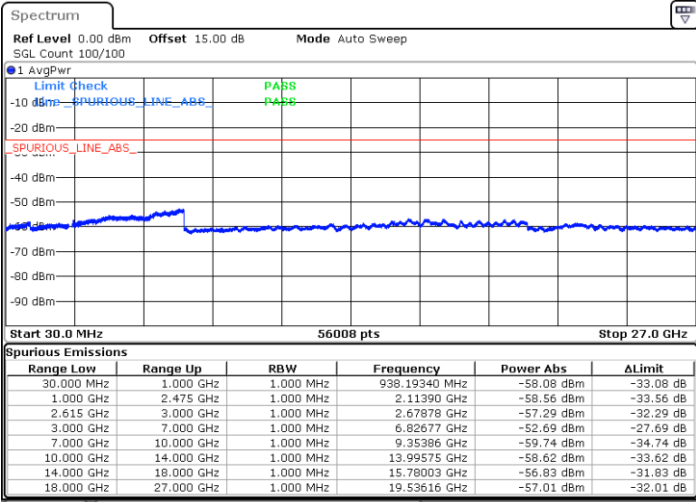

Date: 14.DEC.2022 19:15:50

LTE Band 7C / 20MHz+15MHz

16QAM

MiddleChannel / 1RB0 and 1RB74

Middle Channel / 1RB99 and 1RB0

Date: 14.DEC.2022 19:27:08

Date: 14.DEC.2022 19:31:12

Middle Channel / FullIRB

N/A

Date: 14.DEC.2022 19:23:04

LTE Band 7C / 20MHz+15MHz

16QAM

Highest Channel / 1RB0 and 1RB74

Highest Channel / 1RB99 and 1RB0

Date: 14.DEC.2022 19:52:35

Date: 14.DEC.2022 19:48:31

Highest Channel / FullIRB

N/A

Date: 14.DEC.2022 19:56:39

LTE Band 7C / 20MHz+20MHz

16QAM

Lowest Channel / 1RB0 and 1RB99

Lowest Channel / 1RB99 and 1RB0

Date: 14.DEC.2022 13:45:14