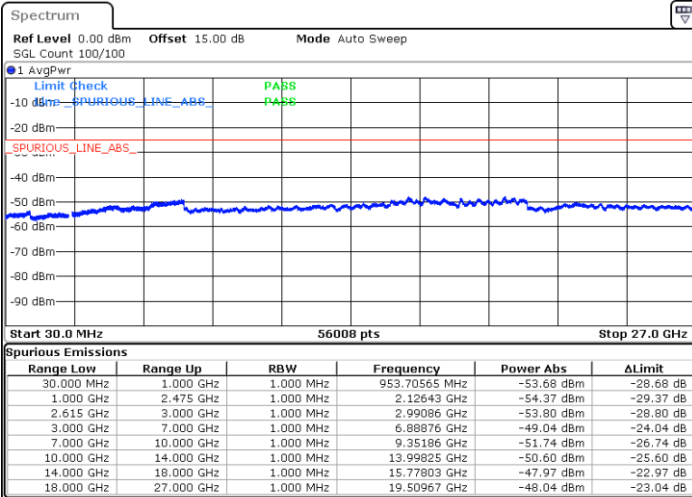

Middle Channel / FullIRB

N/A

Date: 15.DEC.2022 00:10:42

LTE Band 7C / 10MHz+20MHz

16QAM

Highest Channel / 1RB0 and 1RB99

Highest Channel / 1RB49 and 1RB0

Date: 15.DEC.2022 00:40:43

Date: 15.DEC.2022 00:36:35

Highest Channel / FullIRB

N/A

Date: 15.DEC.2022 00:44:50

LTE Band 7C / 15MHz+10MHz

16QAM

Lowest Channel / 1RB0 and 1RB49

Lowest Channel / 1RB74 and 1RB0

Date: 14.DEC.2022 22:42:35

Date: 14.DEC.2022 22:38:28

Lowest Channel / FullIRB

N/A

Date: 14.DEC.2022 22:46:43

LTE Band 7C / 15MHz+10MHz

16QAM

Middle Channel / 1RB0 and 1RB49