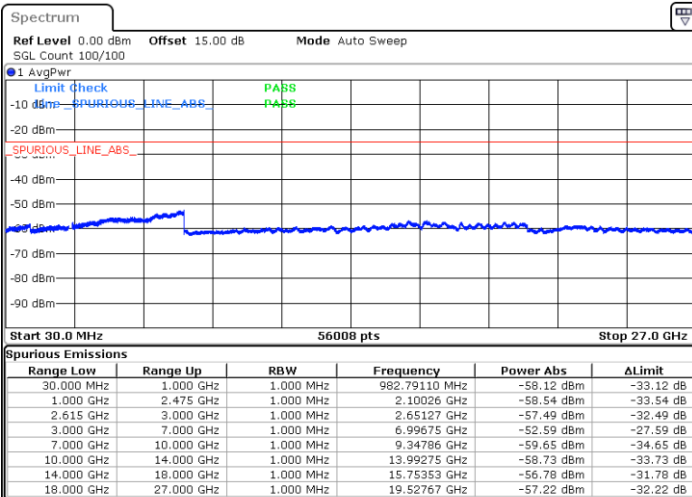

16QAM

Highest Channel / 1RB0 and 1RB49

Highest Channel / 1RB99 and 1RB0

Date: 14.DEC.2022 21:00:23

Date: 14.DEC.2022 20:56:19

Highest Channel / FullIRB

N/A

Date: 14.DEC.2022 21:04:27

LTE Band 7C / 20MHz+15MHz

16QAM

Lowest Channel / 1RB0 and 1RB74

Lowest Channel / 1RB99 and 1RB0

Date: 14.DEC.2022 19:11:45

Date: 14.DEC.2022 19:07:42

Lowest Channel / FullIRB

N/A

Date: 14.DEC.2022 19:15:50

LTE Band 7C / 20MHz+15MHz

16QAM

MiddleChannel / 1RB0 and 1RB74

Middle Channel / 1RB99 and 1RB0

Date: 14.DEC.2022 19:27:08

Date: 14.DEC.2022 19:31:12

Middle Channel / FullIRB