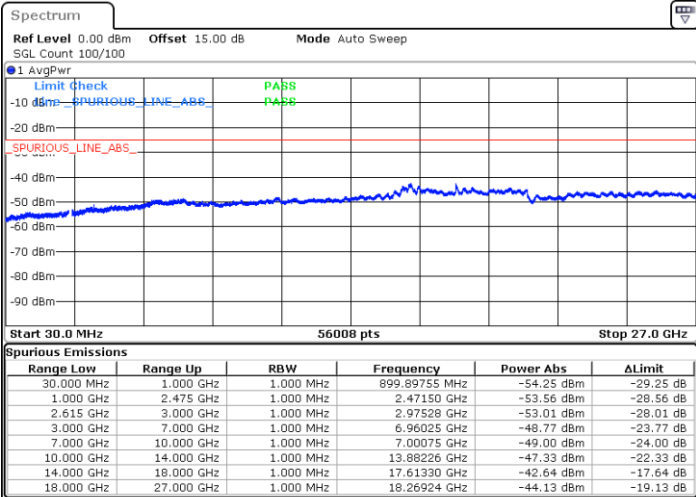

Highest Channel / 1RB0 and 1RB49

Highest Channel / 1RB74 and 1RB0

Date: 14.DEC.2022 23:24:05

Date: 14.DEC.2022 23:19:58

Highest Channel / FullIRB

N/A

Date: 14.DEC.2022 23:28:12

LTE Band 7C / 15MHz+15MHz

16QAM

Lowest Channel / 1RB0 and 1RB74

Lowest Channel / 1RB74 and 1RB0

Date: 14.DEC.2022 16:32:18

Date: 14.DEC.2022 16:28:29

Lowest Channel / FullIRB

N/A

Date: 14.DEC.2022 16:36:09

LTE Band 7C / 15MHz+15MHz

16QAM

Middle Channel / 1RB0 and 1RB74

Middle Channel / 1RB74 and 1RB0

Date: 14.DEC.2022 18:14:18

Date: 14.DEC.2022 18:18:22

Middle Channel / FullIRB

N/A

Date: 14.DEC.2022 18:10:13

LTE Band 7C / 15MHz+15MHz

16QAM

Highest Channel / 1RB0 and 1RB74

Highest Channel / 1RB74 and 1RB0

Date: 14.DEC.2022 18:39:46

Date: 14.DEC.2022 18:35:42

Highest Channel / FullIRB