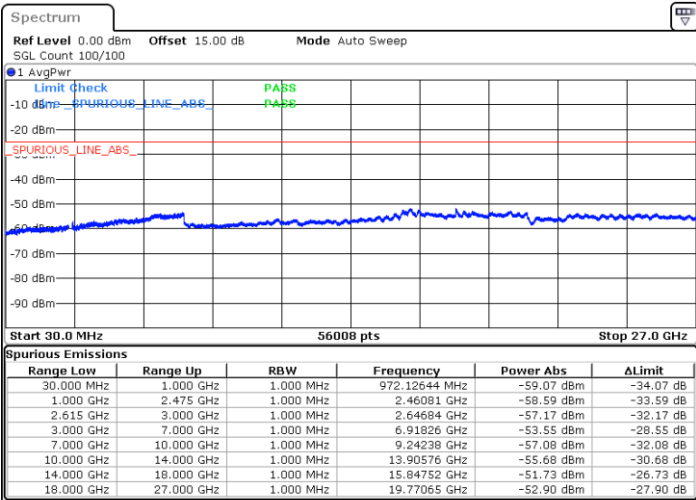

Highest Channel / FullIRB

N/A

Date: 14.DEC.2022 19:56:39

LTE Band 7C / 20MHz+20MHz

16QAM

Lowest Channel / 1RB0 and 1RB99

Lowest Channel / 1RB99 and 1RB0

Date: 14.DEC.2022 13:45:14

Date: 14.DEC.2022 13:41:10

Lowest Channel / FullRB

N/A

Date: 14.DEC.2022 13:49:18

LTE Band 7C / 20MHz+20MHz

16QAM

Middle Channel / 1RB0 and 1RB99

Middle Channel / 1RB99 and 1RB0

Date: 14.DEC.2022 15:56:58

Date: 14.DEC.2022 15:20:10

Middle Channel / FullIRB

N/A

Date: 15.DEC.2022 10:10:58

LTE Band 7C / 20MHz+20MHz

16QAM

Highest Channel / 1RB0 and 1RB99

Highest Channel / 1RB99 and 1RB0

Date: 14.DEC.2022 15:46:29

Date: 14.DEC.2022 15:42:25

Highest Channel / FullIRB

N/A

Date: 14.DEC.2022 15:50:34

LTE Band 7C / 10MHz+20MHz

64QAM