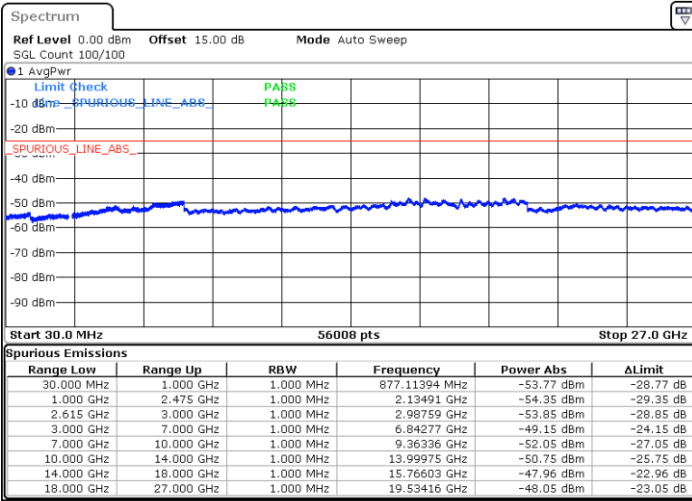

LTE Band 7C / 15MHz+15MHz

16QAM

Middle Channel / 1RB0 and 1RB74

Middle Channel / 1RB74 and 1RB0

Date: 14.DEC.2022 18:14:18

Date: 14.DEC.2022 18:18:22

Middle Channel / FullIRB

N/A

Date: 14.DEC.2022 18:10:13

LTE Band 7C / 15MHz+15MHz

16QAM

Highest Channel / 1RB0 and 1RB74

Highest Channel / 1RB74 and 1RB0

Date: 14.DEC.2022 18:39:46

Date: 14.DEC.2022 18:35:42

Highest Channel / FullIRB

N/A

Date: 14.DEC.2022 18:43:51

LTE Band 7C / 15MHz+20MHz

16QAM

Lowest Channel / 1RB0 and 1RB99

Lowest Channel / 1RB74 and 1RB0

Date: 14.DEC.2022 21:32:51

Date: 14.DEC.2022 21:28:44