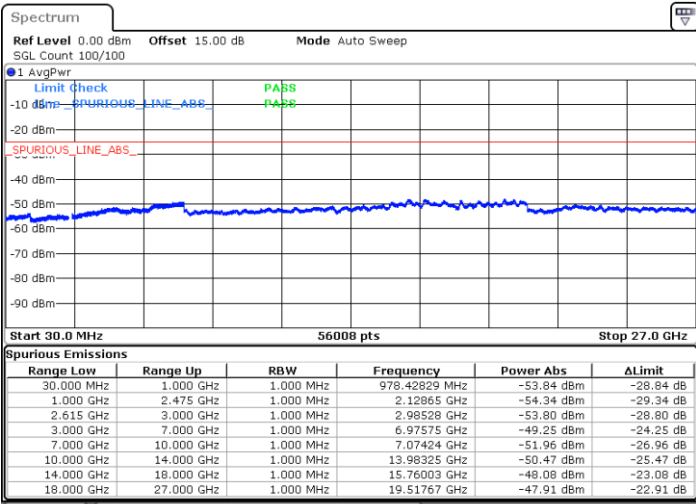

LTE Band 7C / 10MHz+20MHz

64QAM

Highest Channel / 1RB0 and 1RB99

Highest Channel / 1RB49 and 1RB0

Date: 15.DEC.2022 00:39:20

Date: 15.DEC.2022 00:37:58

Highest Channel / FullIRB

N/A

Date: 15.DEC.2022 00:46:12

LTE Band 7C / 15MHz+10MHz

64QAM

Lowest Channel / 1RB0 and 1RB49

Lowest Channel / 1RB74 and 1RB0

Date: 14.DEC.2022 22:43:57

Date: 14.DEC.2022 22:37:06

Lowest Channel / FullIRB

N/A

Date: 14.DEC.2022 22:45:20

LTE Band 7C / 15MHz+10MHz

64QAM

Middle Channel / 1RB0 and 1RB49

Middle Channel / 1RB74 and 1RB0

Date: 14.DEC.2022 22:56:51

Date: 14.DEC.2022 23:03:43