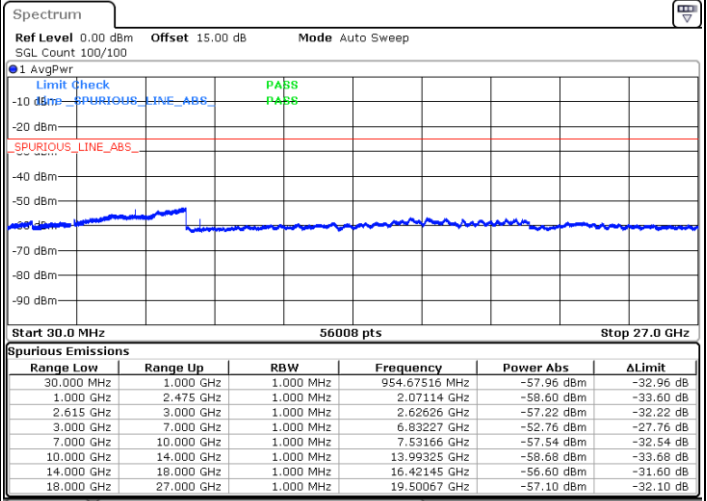

Date: 14.DEC.2022 13:41:10

Lowest Channel / FullRB

N/A

Date: 14.DEC.2022 13:49:18

LTE Band 7C / 20MHz+20MHz

16QAM

Middle Channel / 1RB0 and 1RB99

Middle Channel / 1RB99 and 1RB0

Date: 14.DEC.2022 15:56:58

Date: 14.DEC.2022 15:20:10

Middle Channel / FullIRB

N/A

Date: 15.DEC.2022 10:10:58

LTE Band 7C / 20MHz+20MHz

16QAM

Highest Channel / 1RB0 and 1RB99

Highest Channel / 1RB99 and 1RB0

Date: 14.DEC.2022 15:46:29

Date: 14.DEC.2022 15:42:25

Highest Channel / FullIRB

N/A

Date: 14.DEC.2022 15:50:34

LTE Band 7C / 10MHz+20MHz

64QAM

Lowest Channel / 1RB0 and 1RB99

Lowest Channel / 1RB49 and 1RB0

Date: 15.DEC.2022 00:00:34

Date: 14.DEC.2022 23:53:42

Lowest Channel / FullIRB

N/A

Date: 15.DEC.2022 00:01:56

LTE Band 7C / 10MHz+20MHz