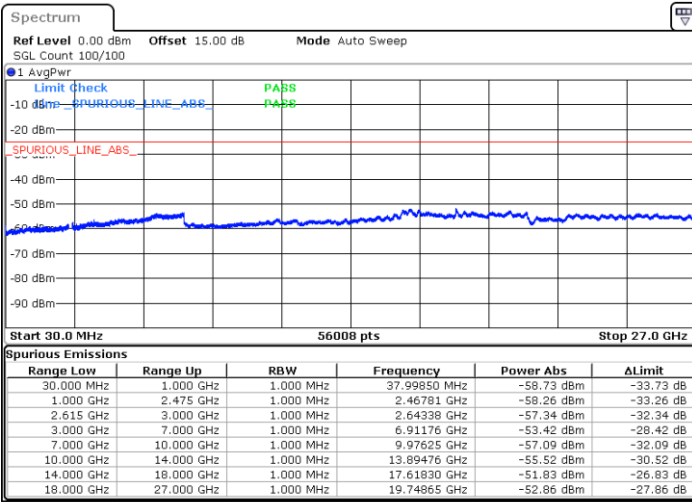

N/A

Date: 14.DEC.2022 19:23:04

LTE Band 7C / 20MHz+15MHz

16QAM

Highest Channel / 1RB0 and 1RB74

Highest Channel / 1RB99 and 1RB0

Date: 14.DEC.2022 19:52:35

Date: 14.DEC.2022 19:48:31

Highest Channel / FullIRB

N/A

Date: 14.DEC.2022 19:56:39

LTE Band 7C / 20MHz+20MHz

16QAM

Lowest Channel / 1RB0 and 1RB99

Lowest Channel / 1RB99 and 1RB0

Date: 14.DEC.2022 13:45:14

Date: 14.DEC.2022 13:41:10

Lowest Channel / FullRB

N/A

Date: 14.DEC.2022 13:49:18

LTE Band 7C / 20MHz+20MHz

16QAM

Middle Channel / 1RB0 and 1RB99

Middle Channel / 1RB99 and 1RB0

Date: 14.DEC.2022 15:56:58

Date: 14.DEC.2022 15:20:10

Middle Channel / FullIRB

N/A

Date: 15.DEC.2022 10:10:58

LTE Band 7C / 20MHz+20MHz

16QAM

Highest Channel / 1RB0 and 1RB99