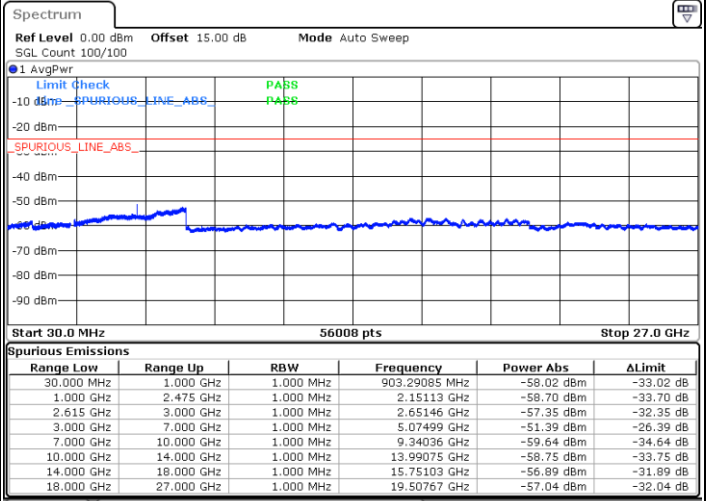

LTE Band 7C / 20MHz+15MHz

16QAM

Lowest Channel / 1RB0 and 1RB74

Lowest Channel / 1RB99 and 1RB0

Date: 14.DEC.2022 19:11:45

Date: 14.DEC.2022 19:07:42

Lowest Channel / FullIRB

N/A

Date: 14.DEC.2022 19:15:50

LTE Band 7C / 20MHz+15MHz

16QAM

MiddleChannel / 1RB0 and 1RB74

Middle Channel / 1RB99 and 1RB0

Date: 14.DEC.2022 19:27:08

Date: 14.DEC.2022 19:31:12

Middle Channel / FullIRB

N/A

Date: 14.DEC.2022 19:23:04

LTE Band 7C / 20MHz+15MHz

16QAM

Highest Channel / 1RB0 and 1RB74

Highest Channel / 1RB99 and 1RB0

Date: 14.DEC.2022 19:52:35

Date: 14.DEC.2022 19:48:31

Highest Channel / FullIRB

N/A

Date: 14.DEC.2022 19:56:39

LTE Band 7C / 20MHz+20MHz

16QAM

Lowest Channel / 1RB0 and 1RB99

Lowest Channel / 1RB99 and 1RB0

Date: 14.DEC.2022 13:45:14