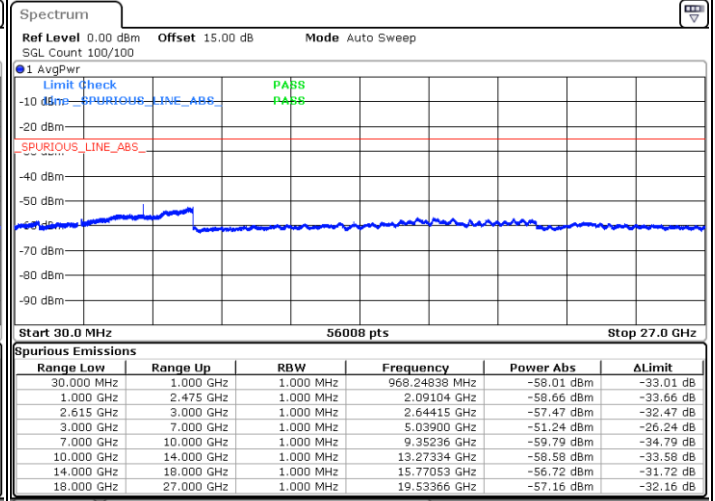

Date: 14.DEC.2022 21:52:36

Middle Channel / FullIRB

N/A

Date: 14.DEC.2022 21:44:22

LTE Band 7C / 15MHz+20MHz

16QAM

Highest Channel / 1RB0 and 1RB99

Highest Channel / 1RB74 and 1RB0

Date: 14.DEC.2022 22:14:20

Date: 14.DEC.2022 22:10:13

Highest Channel / FullIRB

N/A

Date: 14.DEC.2022 22:18:27

LTE Band 7C / 20MHz+10MHz

16QAM

Lowest Channel / 1RB0 and 1RB49

Lowest Channel / 1RB99 and 1RB0

Date: 14.DEC.2022 20:19:33

Date: 14.DEC.2022 20:15:29

Lowest Channel / FullRB

N/A

Date: 14.DEC.2022 20:23:38

LTE Band 7C / 20MHz+10MHz

16QAM

Middle Channel / 1RB0 and 1RB49

Middle Channel / 1RB99 and 1RB0

Date: 14.DEC.2022 20:34:56

Date: 14.DEC.2022 20:39:00

Middle Channel / FullRB

N/A

Date: 14.DEC.2022 20:30:52

LTE Band 7C / 20MHz+10MHz