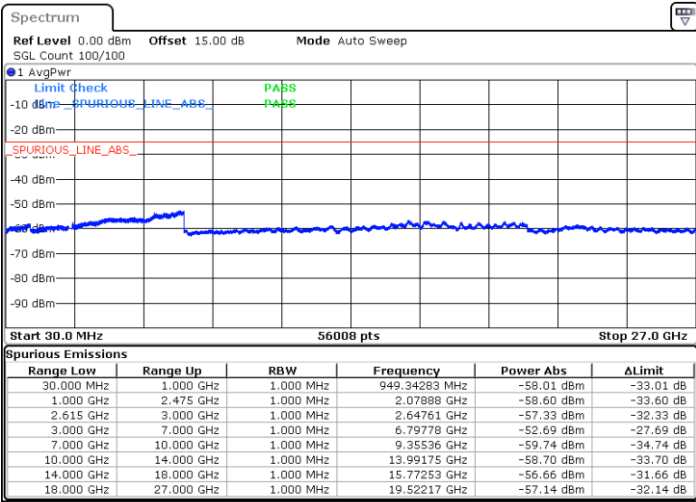

N/A

Date: 14.DEC.2022 18:43:51

LTE Band 7C / 15MHz+20MHz

16QAM

Lowest Channel / 1RB0 and 1RB99

Lowest Channel / 1RB74 and 1RB0

Date: 14.DEC.2022 21:32:51

Date: 14.DEC.2022 21:28:44

Lowest Channel / FullIRB

N/A

Date: 14.DEC.2022 21:36:58

LTE Band 7C / 15MHz+20MHz

16QAM

Middle Channel / 1RB0 and 1RB99

Middle Channel / 1RB74 and 1RB0

Date: 14.DEC.2022 21:48:29

Date: 14.DEC.2022 21:52:36

Middle Channel / FullIRB

N/A

Date: 14.DEC.2022 21:44:22

LTE Band 7C / 15MHz+20MHz

16QAM

Highest Channel / 1RB0 and 1RB99

Highest Channel / 1RB74 and 1RB0

Date: 14.DEC.2022 22:14:20

Date: 14.DEC.2022 22:10:13

Highest Channel / FullIRB

N/A

Date: 14.DEC.2022 22:18:27

LTE Band 7C / 20MHz+10MHz

16QAM

Lowest Channel / 1RB0 and 1RB49