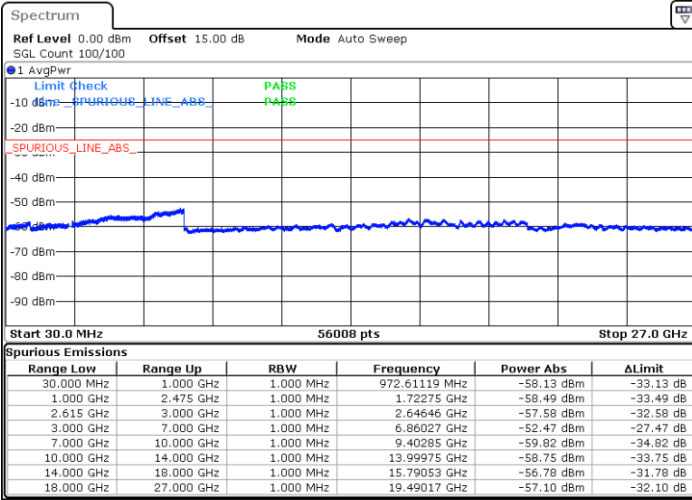

Highest Channel / 1RB99 and 1RB0

Date: 14.DEC.2022 15:46:29

Date: 14.DEC.2022 15:42:25

Highest Channel / FullIRB

N/A

Date: 14.DEC.2022 15:50:34

LTE Band 7C / 10MHz+20MHz

64QAM

Lowest Channel / 1RB0 and 1RB99

Lowest Channel / 1RB49 and 1RB0

Date: 15.DEC.2022 00:00:34

Date: 14.DEC.2022 23:53:42

Lowest Channel / FullIRB

N/A

Date: 15.DEC.2022 00:01:56

LTE Band 7C / 10MHz+20MHz

64QAM

MiddleChannel / 1RB0 and 1RB99

Middle Channel / 1RB49 and 1RB0

Date: 15.DEC.2022 00:13:27

Date: 15.DEC.2022 00:20:19

Middle Channel / FullIRB

N/A

Date: 15.DEC.2022 00:12:04

LTE Band 7C / 10MHz+20MHz

64QAM

Highest Channel / 1RB0 and 1RB99

Highest Channel / 1RB49 and 1RB0

Date: 15.DEC.2022 00:39:20

Date: 15.DEC.2022 00:37:58

Highest Channel / FullIRB

N/A