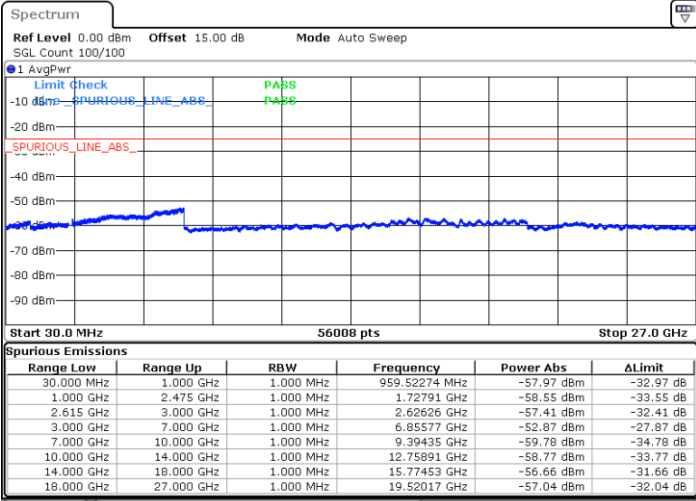

Date: 14.DEC.2022 18:10:13

LTE Band 7C / 15MHz+15MHz

16QAM

Highest Channel / 1RB0 and 1RB74

Highest Channel / 1RB74 and 1RB0

Date: 14.DEC.2022 18:39:46

Date: 14.DEC.2022 18:35:42

Highest Channel / FullIRB

N/A

Date: 14.DEC.2022 18:43:51

LTE Band 7C / 15MHz+20MHz

16QAM

Lowest Channel / 1RB0 and 1RB99

Lowest Channel / 1RB74 and 1RB0

Date: 14.DEC.2022 21:32:51

Date: 14.DEC.2022 21:28:44

Lowest Channel / FullIRB

N/A

Date: 14.DEC.2022 21:36:58

LTE Band 7C / 15MHz+20MHz

16QAM

Middle Channel / 1RB0 and 1RB99

Middle Channel / 1RB74 and 1RB0

Date: 14.DEC.2022 21:48:29

Date: 14.DEC.2022 21:52:36

Middle Channel / FullIRB

N/A

Date: 14.DEC.2022 21:44:22

LTE Band 7C / 15MHz+20MHz

16QAM

Highest Channel / 1RB0 and 1RB99

Highest Channel / 1RB74 and 1RB0