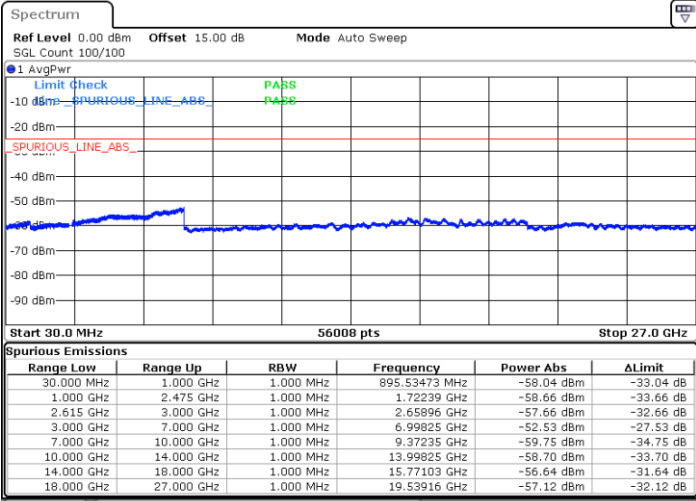

Date: 14.DEC.2022 19:15:50

LTE Band 7C / 20MHz+15MHz

16QAM

MiddleChannel / 1RB0 and 1RB74

Middle Channel / 1RB99 and 1RB0

Date: 14.DEC.2022 19:27:08

Date: 14.DEC.2022 19:31:12

Middle Channel / FullIRB

N/A

Date: 14.DEC.2022 19:23:04

LTE Band 7C / 20MHz+15MHz

16QAM

Highest Channel / 1RB0 and 1RB74

Highest Channel / 1RB99 and 1RB0

Date: 14.DEC.2022 19:52:35

Date: 14.DEC.2022 19:48:31

Highest Channel / FullIRB

N/A

Date: 14.DEC.2022 19:56:39

LTE Band 7C / 20MHz+20MHz

16QAM

Lowest Channel / 1RB0 and 1RB99

Lowest Channel / 1RB99 and 1RB0

Date: 14.DEC.2022 13:45:14