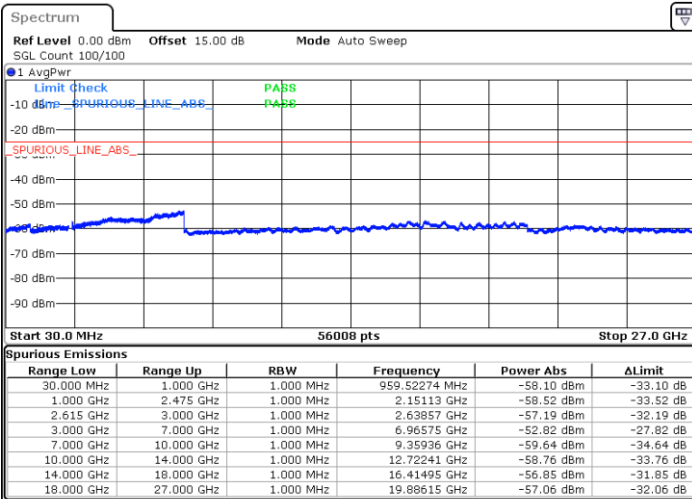

LTE Band 7C / 20MHz+20MHz

QPSK

Highest Channel / 1RB0 and 1RB99

Highest Channel / 1RB99 and 1RB0

Date: 14.DEC.2022 15:47:51

Date: 14.DEC.2022 15:40:59

Highest Channel / FullIRB

N/A

Date: 14.DEC.2022 15:49:12

LTE Band 7C / 10MHz+20MHz

16QAM

Lowest Channel / 1RB0 and 1RB99

Lowest Channel / 1RB49 and 1RB0

Date: 14.DEC.2022 23:59:11

Date: 14.DEC.2022 23:55:05

Lowest Channel / FullIRB

N/A

Date: 15.DEC.2022 00:03:19

LTE Band 7C / 10MHz+20MHz

16QAM

MiddleChannel / 1RB0 and 1RB99

Middle Channel / 1RB49 and 1RB0

Date: 15.DEC.2022 00:14:49

Date: 15.DEC.2022 00:18:56

Middle Channel / FullIRB

N/A

Date: 15.DEC.2022 00:10:42

LTE Band 7C / 10MHz+20MHz

16QAM

Highest Channel / 1RB0 and 1RB99

Highest Channel / 1RB49 and 1RB0

Date: 15.DEC.2022 00:40:43