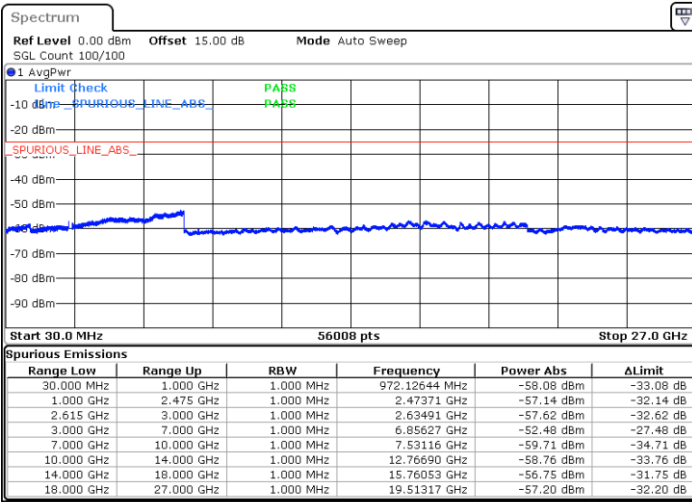

LTE Band 7C / 20MHz+20MHz

QPSK

Highest Channel / 1RB0 and 1RB99

Highest Channel / 1RB99 and 1RB0

Date: 14.DEC.2022 15:47:51

Date: 14.DEC.2022 15:40:59

Highest Channel / FullIRB

N/A

Date: 14.DEC.2022 15:49:12

LTE Band 7C / 10MHz+20MHz

16QAM

Lowest Channel / 1RB0 and 1RB99

Lowest Channel / 1RB49 and 1RB0

Date: 14.DEC.2022 23:59:11

Date: 14.DEC.2022 23:55:05

Lowest Channel / FullIRB

N/A

Date: 15.DEC.2022 00:03:19

LTE Band 7C / 10MHz+20MHz

16QAM

MiddleChannel / 1RB0 and 1RB99

Middle Channel / 1RB49 and 1RB0

Date: 15.DEC.2022 00:14:49

Date: 15.DEC.2022 00:18:56

Middle Channel / FullIRB

N/A

Date: 15.DEC.2022 00:10:42

LTE Band 7C / 10MHz+20MHz

16QAM

Highest Channel / 1RB0 and 1RB99

Highest Channel / 1RB49 and 1RB0

Date: 15.DEC.2022 00:40:43