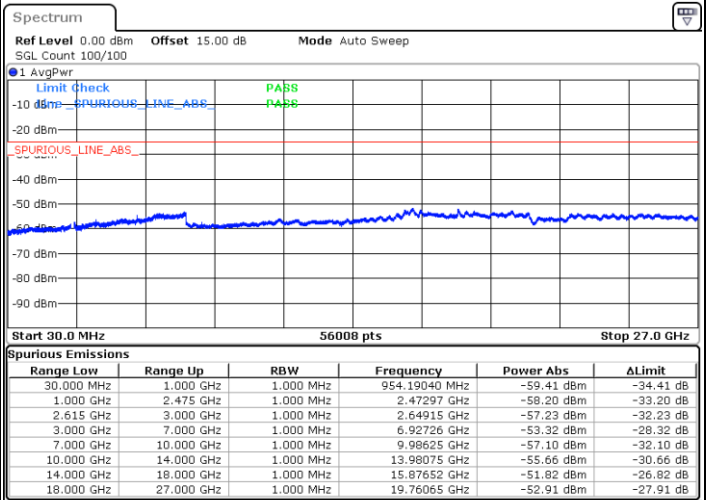

Highest Channel / FullIRB

N/A

Date: 14.DEC.2022 19:56:39

LTE Band 7C / 20MHz+20MHz

16QAM

Lowest Channel / 1RB0 and 1RB99

Lowest Channel / 1RB99 and 1RB0

Date: 14.DEC.2022 13:45:14

Date: 14.DEC.2022 13:41:10

Lowest Channel / FullRB

N/A

Date: 14.DEC.2022 13:49:18

LTE Band 7C / 20MHz+20MHz

16QAM

Middle Channel / 1RB0 and 1RB99

Middle Channel / 1RB99 and 1RB0

Date: 14.DEC.2022 15:56:58

Date: 14.DEC.2022 15:20:10

Middle Channel / FullIRB

N/A

Date: 15.DEC.2022 10:10:58

LTE Band 7C / 20MHz+20MHz

16QAM

Highest Channel / 1RB0 and 1RB99

Highest Channel / 1RB99 and 1RB0

Date: 14.DEC.2022 15:46:29

Date: 14.DEC.2022 15:42:25

Highest Channel / FullIRB

N/A

Date: 14.DEC.2022 15:50:34

LTE Band 7C / 10MHz+20MHz

64QAM