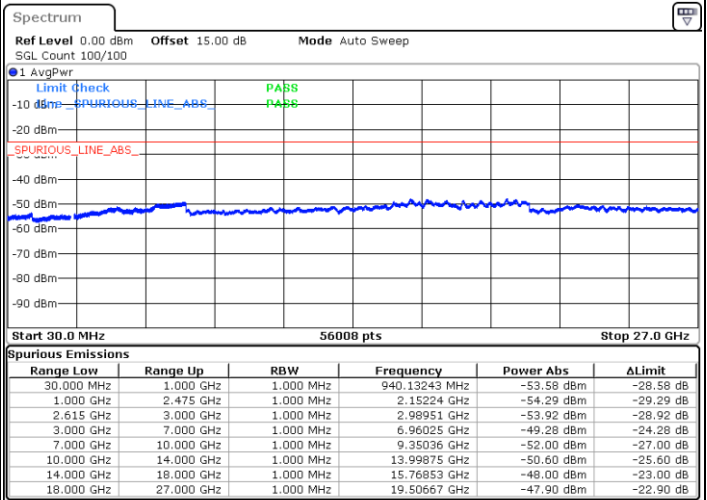

Date: 15.DEC.2022 00:36:35

Highest Channel / FullIRB

N/A

Date: 15.DEC.2022 00:44:50

LTE Band 7C / 15MHz+10MHz

16QAM

Lowest Channel / 1RB0 and 1RB49

Lowest Channel / 1RB74 and 1RB0

Date: 14.DEC.2022 22:42:35

Date: 14.DEC.2022 22:38:28

Lowest Channel / FullIRB

N/A

Date: 14.DEC.2022 22:46:43

LTE Band 7C / 15MHz+10MHz

16QAM

Middle Channel / 1RB0 and 1RB49

Middle Channel / 1RB74 and 1RB0

Date: 14.DEC.2022 22:58:14

Date: 14.DEC.2022 23:02:21

Middle Channel / FullIRB

N/A

Date: 14.DEC.2022 22:54:06

LTE Band 7C / 15MHz+10MHz

16QAM

Highest Channel / 1RB0 and 1RB49

Highest Channel / 1RB74 and 1RB0

Date: 14.DEC.2022 23:24:05

Date: 14.DEC.2022 23:19:58

Highest Channel / FullIRB

N/A

Date: 14.DEC.2022 23:28:12

LTE Band 7C / 15MHz+15MHz