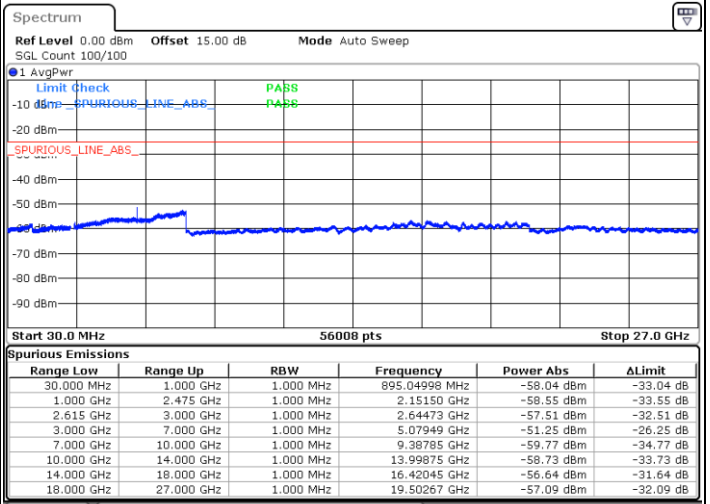

Date: 14.DEC.2022 22:14:20

Date: 14.DEC.2022 22:10:13

Highest Channel / FullIRB

N/A

Date: 14.DEC.2022 22:18:27

LTE Band 7C / 20MHz+10MHz

16QAM

Lowest Channel / 1RB0 and 1RB49

Lowest Channel / 1RB99 and 1RB0

Date: 14.DEC.2022 20:19:33

Date: 14.DEC.2022 20:15:29

Lowest Channel / FullRB

N/A

Date: 14.DEC.2022 20:23:38

LTE Band 7C / 20MHz+10MHz

16QAM

Middle Channel / 1RB0 and 1RB49

Middle Channel / 1RB99 and 1RB0

Date: 14.DEC.2022 20:34:56

Date: 14.DEC.2022 20:39:00

Middle Channel / FullRB

N/A

Date: 14.DEC.2022 20:30:52

LTE Band 7C / 20MHz+10MHz