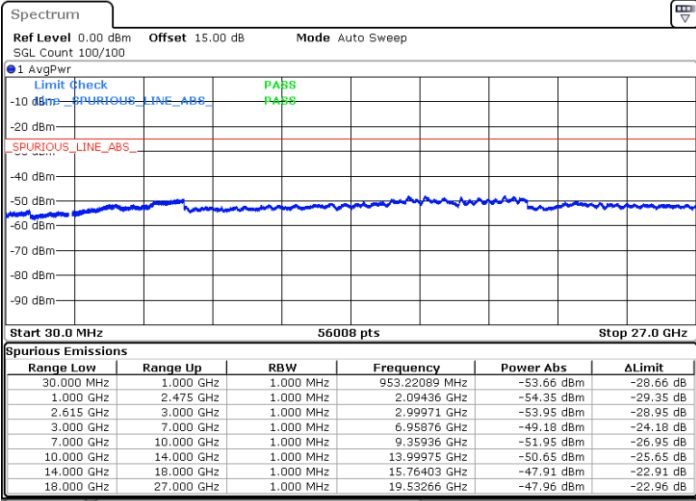

LTE Band 7C / 10MHz+20MHz

64QAM

Highest Channel / 1RB0 and 1RB99

Highest Channel / 1RB49 and 1RB0

Date: 15.DEC.2022 00:39:20

Date: 15.DEC.2022 00:37:58

Highest Channel / FullIRB

N/A

Date: 15.DEC.2022 00:46:12

LTE Band 7C / 15MHz+10MHz

64QAM

Lowest Channel / 1RB0 and 1RB49

Lowest Channel / 1RB74 and 1RB0

Date: 14.DEC.2022 22:43:57

Date: 14.DEC.2022 22:37:06

Lowest Channel / FullIRB

N/A

Date: 14.DEC.2022 22:45:20

LTE Band 7C / 15MHz+10MHz

64QAM

Middle Channel / 1RB0 and 1RB49

Middle Channel / 1RB74 and 1RB0

Date: 14.DEC.2022 22:56:51

Date: 14.DEC.2022 23:03:43