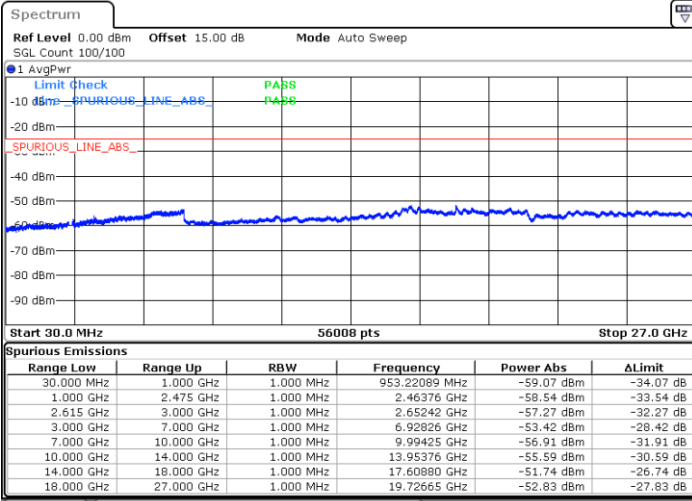

Date: 14.DEC.2022 13:41:10

Lowest Channel / FullRB

N/A

Date: 14.DEC.2022 13:49:18

LTE Band 7C / 20MHz+20MHz

16QAM

Middle Channel / 1RB0 and 1RB99

Middle Channel / 1RB99 and 1RB0

Date: 14.DEC.2022 15:56:58

Date: 14.DEC.2022 15:20:10

Middle Channel / FullIRB

N/A

Date: 15.DEC.2022 10:10:58

LTE Band 7C / 20MHz+20MHz

16QAM

Highest Channel / 1RB0 and 1RB99

Highest Channel / 1RB99 and 1RB0

Date: 14.DEC.2022 15:46:29

Date: 14.DEC.2022 15:42:25

Highest Channel / FullIRB

N/A

Date: 14.DEC.2022 15:50:34

LTE Band 7C / 10MHz+20MHz

64QAM

Lowest Channel / 1RB0 and 1RB99

Lowest Channel / 1RB49 and 1RB0

Date: 15.DEC.2022 00:00:34

Date: 14.DEC.2022 23:53:42

Lowest Channel / FullIRB

N/A

Date: 15.DEC.2022 00:01:56

LTE Band 7C / 10MHz+20MHz