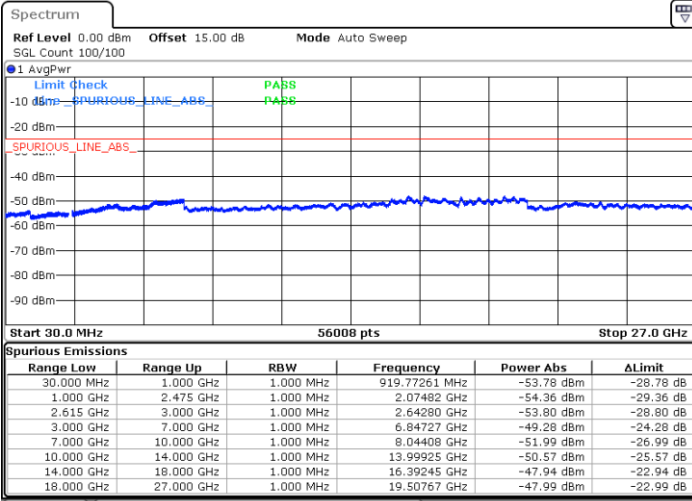

Middle Channel / FullIRB

N/A

Date: 15.DEC.2022 00:10:42

LTE Band 7C / 10MHz+20MHz

16QAM

Highest Channel / 1RB0 and 1RB99

Highest Channel / 1RB49 and 1RB0

Date: 15.DEC.2022 00:40:43

Date: 15.DEC.2022 00:36:35

Highest Channel / FullIRB

N/A

Date: 15.DEC.2022 00:44:50

LTE Band 7C / 15MHz+10MHz

16QAM

Lowest Channel / 1RB0 and 1RB49

Lowest Channel / 1RB74 and 1RB0

Date: 14.DEC.2022 22:42:35

Date: 14.DEC.2022 22:38:28

Lowest Channel / FullIRB

N/A

Date: 14.DEC.2022 22:46:43

LTE Band 7C / 15MHz+10MHz

16QAM

Middle Channel / 1RB0 and 1RB49

Highest Channel / 1RB0 and 1RB49

Highest Channel / 1RB74 and 1RB0

Date: 14.DEC.2022 23:24:05

Date: 14.DEC.2022 23:19:58

Highest Channel / FullIRB

N/A

Date: 14.DEC.2022 23:28:12

LTE Band 7C / 15MHz+15MHz