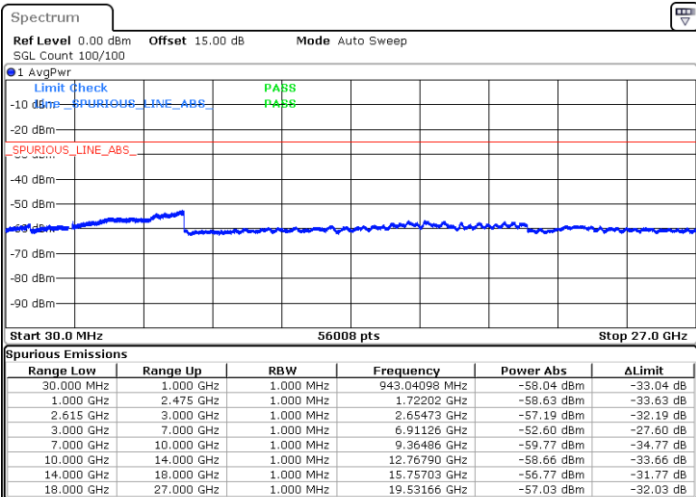

Highest Channel / 1RB99 and 1RB0

Date: 14.DEC.2022 15:46:29

Date: 14.DEC.2022 15:42:25

Highest Channel / FullIRB

N/A

Date: 14.DEC.2022 15:50:34

LTE Band 7C / 10MHz+20MHz

64QAM

Lowest Channel / 1RB0 and 1RB99

Lowest Channel / 1RB49 and 1RB0

Date: 15.DEC.2022 00:00:34

Date: 14.DEC.2022 23:53:42

Lowest Channel / FullIRB

N/A

Date: 15.DEC.2022 00:01:56

LTE Band 7C / 10MHz+20MHz

64QAM

MiddleChannel / 1RB0 and 1RB99

Middle Channel / 1RB49 and 1RB0

Date: 15.DEC.2022 00:13:27

Date: 15.DEC.2022 00:20:19

Middle Channel / FullIRB

N/A

Date: 15.DEC.2022 00:12:04

LTE Band 7C / 10MHz+20MHz

64QAM

Highest Channel / 1RB0 and 1RB99

Highest Channel / 1RB49 and 1RB0

Date: 15.DEC.2022 00:39:20

Date: 15.DEC.2022 00:37:58

Highest Channel / FullIRB

N/A