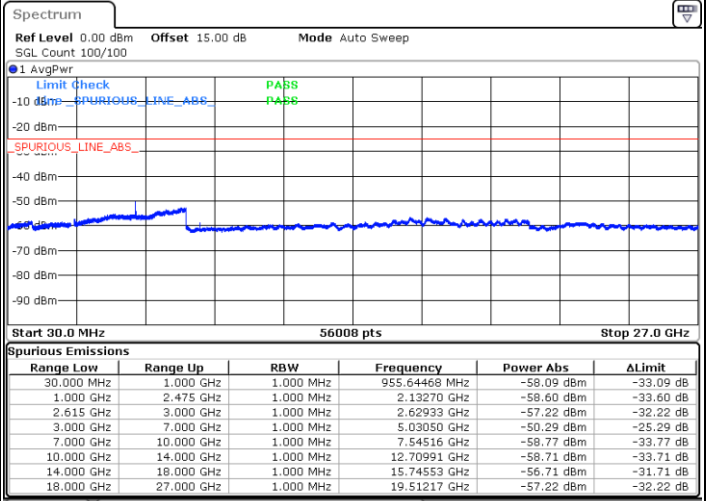

Date: 14.DEC.2022 18:10:13

LTE Band 7C / 15MHz+15MHz

16QAM

Highest Channel / 1RB0 and 1RB74

Highest Channel / 1RB74 and 1RB0

Date: 14.DEC.2022 18:39:46

Date: 14.DEC.2022 18:35:42

Highest Channel / FullIRB

N/A

Date: 14.DEC.2022 18:43:51

LTE Band 7C / 15MHz+20MHz

16QAM

Lowest Channel / 1RB0 and 1RB99

Lowest Channel / 1RB74 and 1RB0

Date: 14.DEC.2022 21:32:51

Date: 14.DEC.2022 21:28:44

Lowest Channel / FullIRB

N/A

Date: 14.DEC.2022 21:36:58

LTE Band 7C / 15MHz+20MHz

16QAM

Middle Channel / 1RB0 and 1RB99

Middle Channel / 1RB74 and 1RB0

Date: 14.DEC.2022 21:48:29

Date: 14.DEC.2022 21:52:36

Middle Channel / FullIRB

N/A

Date: 14.DEC.2022 21:44:22

LTE Band 7C / 15MHz+20MHz

16QAM

Highest Channel / 1RB0 and 1RB99

Highest Channel / 1RB74 and 1RB0