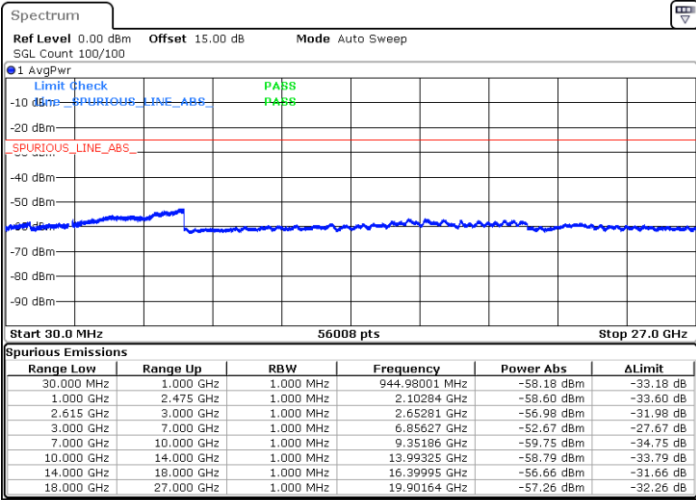

Date: 14.DEC.2022 18:10:13

LTE Band 7C / 15MHz+15MHz

16QAM

Highest Channel / 1RB0 and 1RB74

Highest Channel / 1RB74 and 1RB0

Date: 14.DEC.2022 18:39:46

Date: 14.DEC.2022 18:35:42

Highest Channel / FullIRB

N/A

Date: 14.DEC.2022 18:43:51

LTE Band 7C / 15MHz+20MHz

16QAM

Lowest Channel / 1RB0 and 1RB99

Lowest Channel / 1RB74 and 1RB0

Date: 14.DEC.2022 21:32:51

Date: 14.DEC.2022 21:28:44

Lowest Channel / FullIRB

N/A

Date: 14.DEC.2022 21:36:58

LTE Band 7C / 15MHz+20MHz

16QAM

Middle Channel / 1RB0 and 1RB99

Middle Channel / 1RB74 and 1RB0

Date: 14.DEC.2022 21:48:29

Date: 14.DEC.2022 21:52:36

Middle Channel / FullIRB

N/A

Date: 14.DEC.2022 21:44:22

LTE Band 7C / 15MHz+20MHz

16QAM

Highest Channel / 1RB0 and 1RB99

Highest Channel / 1RB74 and 1RB0