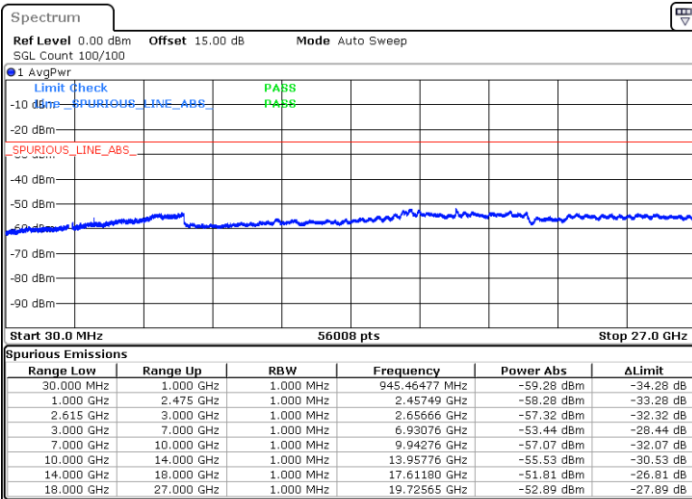

N/A

Date: 14.DEC.2022 19:23:04

LTE Band 7C / 20MHz+15MHz

16QAM

Highest Channel / 1RB0 and 1RB74

Highest Channel / 1RB99 and 1RB0

Date: 14.DEC.2022 19:52:35

Date: 14.DEC.2022 19:48:31

Highest Channel / FullIRB

N/A

Date: 14.DEC.2022 19:56:39

LTE Band 7C / 20MHz+20MHz

16QAM

Lowest Channel / 1RB0 and 1RB99

Lowest Channel / 1RB99 and 1RB0

Date: 14.DEC.2022 13:45:14

Date: 14.DEC.2022 13:41:10

Lowest Channel / FullRB

N/A

Date: 14.DEC.2022 13:49:18

LTE Band 7C / 20MHz+20MHz

16QAM

Middle Channel / 1RB0 and 1RB99

Middle Channel / 1RB99 and 1RB0

Date: 14.DEC.2022 15:56:58

Date: 14.DEC.2022 15:20:10

Middle Channel / FullIRB

N/A

Date: 15.DEC.2022 10:10:58

LTE Band 7C / 20MHz+20MHz

16QAM

Highest Channel / 1RB0 and 1RB99