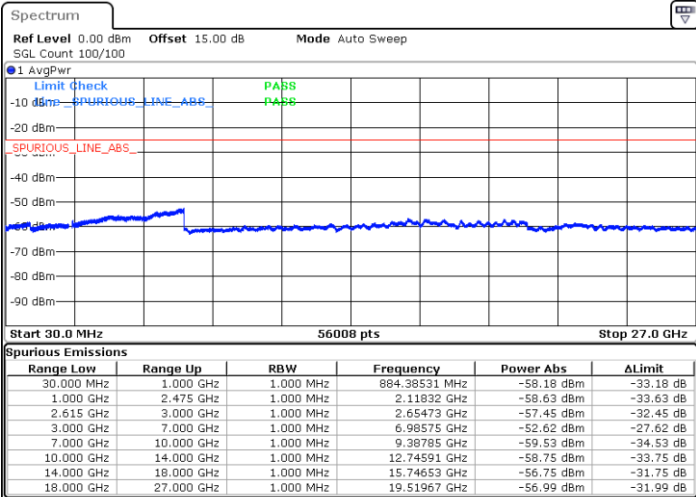

LTE Band 7C / 20MHz+15MHz

16QAM

Lowest Channel / 1RB0 and 1RB74

Lowest Channel / 1RB99 and 1RB0

Date: 14.DEC.2022 19:11:45

Date: 14.DEC.2022 19:07:42

Lowest Channel / FullIRB

N/A

Date: 14.DEC.2022 19:15:50

LTE Band 7C / 20MHz+15MHz

16QAM

MiddleChannel / 1RB0 and 1RB74

Middle Channel / 1RB99 and 1RB0

Date: 14.DEC.2022 19:27:08

Date: 14.DEC.2022 19:31:12

Middle Channel / FullIRB

N/A

Date: 14.DEC.2022 19:23:04

LTE Band 7C / 20MHz+15MHz

16QAM

Highest Channel / 1RB0 and 1RB74

Highest Channel / 1RB99 and 1RB0

Date: 14.DEC.2022 19:52:35

Date: 14.DEC.2022 19:48:31

Highest Channel / FullIRB

N/A

Date: 14.DEC.2022 19:56:39

LTE Band 7C / 20MHz+20MHz

16QAM

Lowest Channel / 1RB0 and 1RB99

Lowest Channel / 1RB99 and 1RB0

Date: 14.DEC.2022 13:45:14