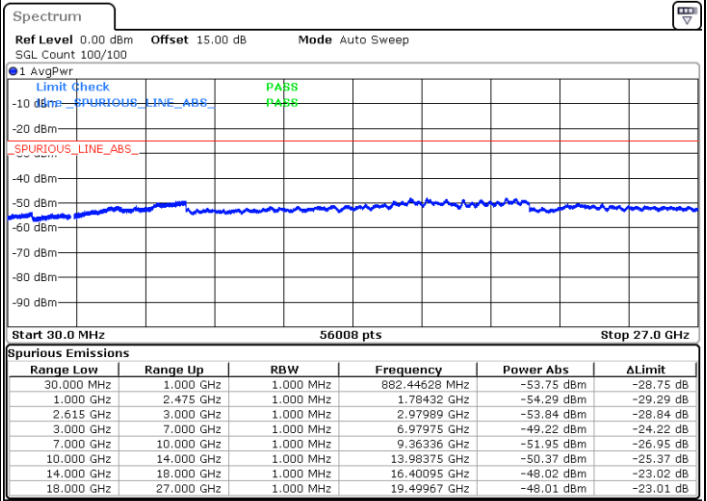

LTE Band 7C / 15MHz+15MHz

16QAM

Middle Channel / 1RB0 and 1RB74

Middle Channel / 1RB74 and 1RB0

Date: 14.DEC.2022 18:14:18

Date: 14.DEC.2022 18:18:22

Middle Channel / FullIRB

N/A

Date: 14.DEC.2022 18:10:13

LTE Band 7C / 15MHz+15MHz

16QAM

Highest Channel / 1RB0 and 1RB74

Highest Channel / 1RB74 and 1RB0

Date: 14.DEC.2022 18:39:46

Date: 14.DEC.2022 18:35:42

Highest Channel / FullIRB

N/A

Date: 14.DEC.2022 18:43:51

LTE Band 7C / 15MHz+20MHz

16QAM

Lowest Channel / 1RB0 and 1RB99

Lowest Channel / 1RB74 and 1RB0

Date: 14.DEC.2022 21:32:51

Date: 14.DEC.2022 21:28:44

Lowest Channel / FullIRB

N/A

Date: 14.DEC.2022 21:36:58

LTE Band 7C / 15MHz+20MHz

16QAM

Middle Channel / 1RB0 and 1RB99

Middle Channel / 1RB74 and 1RB0

Date: 14.DEC.2022 21:48:29