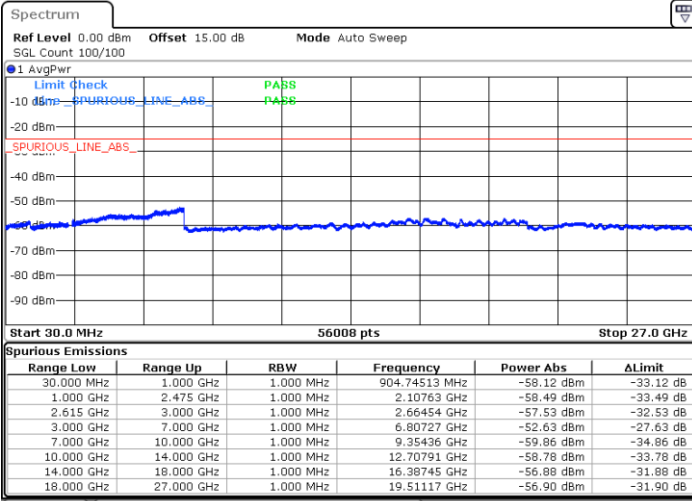

N/A

Date: 15.DEC.2022 00:03:19

LTE Band 7C / 10MHz+20MHz

16QAM

MiddleChannel / 1RB0 and 1RB99

Middle Channel / 1RB49 and 1RB0

Date: 15.DEC.2022 00:14:49

Date: 15.DEC.2022 00:18:56

Middle Channel / FullIRB

N/A

Date: 15.DEC.2022 00:10:42

LTE Band 7C / 10MHz+20MHz

16QAM

Highest Channel / 1RB0 and 1RB99

Highest Channel / 1RB49 and 1RB0

Date: 15.DEC.2022 00:40:43

Date: 15.DEC.2022 00:36:35

Highest Channel / FullIRB

N/A

Date: 15.DEC.2022 00:44:50

LTE Band 7C / 15MHz+10MHz

16QAM

Lowest Channel / 1RB0 and 1RB49

Lowest Channel / 1RB74 and 1RB0

Date: 14.DEC.2022 22:42:35

Date: 14.DEC.2022 22:38:28

Lowest Channel / FullIRB

N/A

Date: 14.DEC.2022 22:46:43

LTE Band 7C / 15MHz+10MHz

16QAM

Middle Channel / 1RB0 and 1RB49