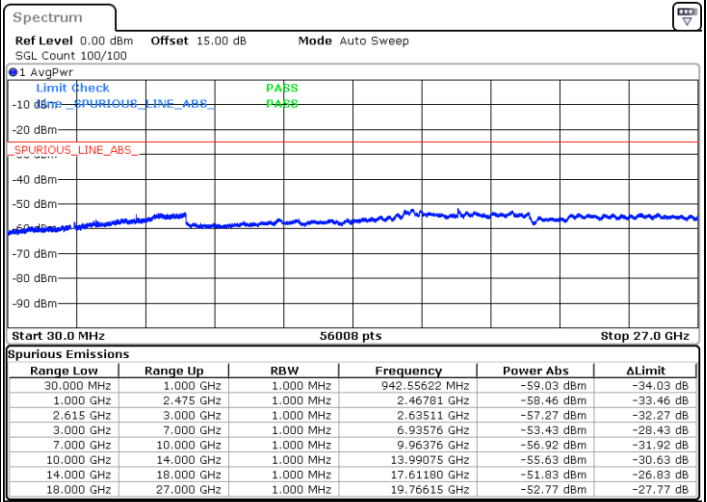

N/A

Date: 14.DEC.2022 19:23:04

LTE Band 7C / 20MHz+15MHz

16QAM

Highest Channel / 1RB0 and 1RB74

Highest Channel / 1RB99 and 1RB0

Date: 14.DEC.2022 19:52:35

Date: 14.DEC.2022 19:48:31

Highest Channel / FullIRB

N/A

Date: 14.DEC.2022 19:56:39

LTE Band 7C / 20MHz+20MHz

16QAM

Lowest Channel / 1RB0 and 1RB99

Lowest Channel / 1RB99 and 1RB0

Date: 14.DEC.2022 13:45:14

Date: 14.DEC.2022 13:41:10

Lowest Channel / FullRB

N/A

Date: 14.DEC.2022 13:49:18

LTE Band 7C / 20MHz+20MHz

16QAM

Middle Channel / 1RB0 and 1RB99

Middle Channel / 1RB99 and 1RB0

Date: 14.DEC.2022 15:56:58

Date: 14.DEC.2022 15:20:10

Middle Channel / FullIRB

N/A

Date: 15.DEC.2022 10:10:58

LTE Band 7C / 20MHz+20MHz

16QAM

Highest Channel / 1RB0 and 1RB99