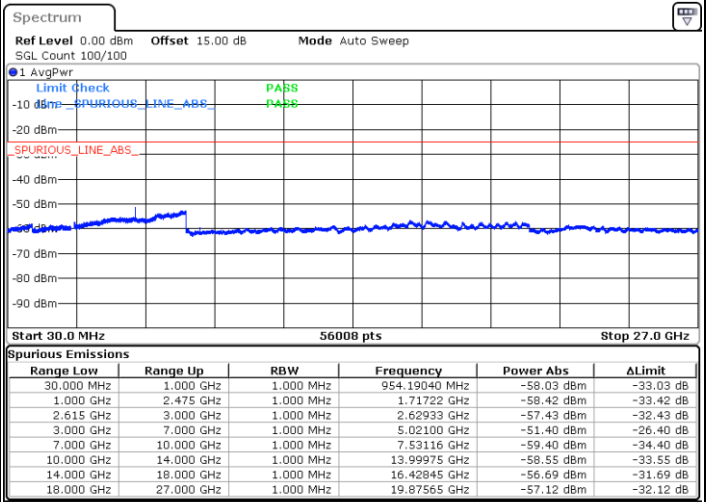

LTE Band 7C / 20MHz+20MHz

QPSK

Highest Channel / 1RB0 and 1RB99

Highest Channel / 1RB99 and 1RB0

Date: 14.DEC.2022 15:47:51

Date: 14.DEC.2022 15:40:59

Highest Channel / FullIRB

N/A

Date: 14.DEC.2022 15:49:12

LTE Band 7C / 10MHz+20MHz

16QAM

Lowest Channel / 1RB0 and 1RB99

Lowest Channel / 1RB49 and 1RB0

Date: 14.DEC.2022 23:59:11

Date: 14.DEC.2022 23:55:05

Lowest Channel / FullIRB

N/A

Date: 15.DEC.2022 00:03:19

LTE Band 7C / 10MHz+20MHz

16QAM

MiddleChannel / 1RB0 and 1RB99

Middle Channel / 1RB49 and 1RB0

Date: 15.DEC.2022 00:14:49

Date: 15.DEC.2022 00:18:56

Middle Channel / FullIRB

N/A

Date: 15.DEC.2022 00:10:42

LTE Band 7C / 10MHz+20MHz

16QAM

Highest Channel / 1RB0 and 1RB99

Highest Channel / 1RB49 and 1RB0

Date: 15.DEC.2022 00:40:43