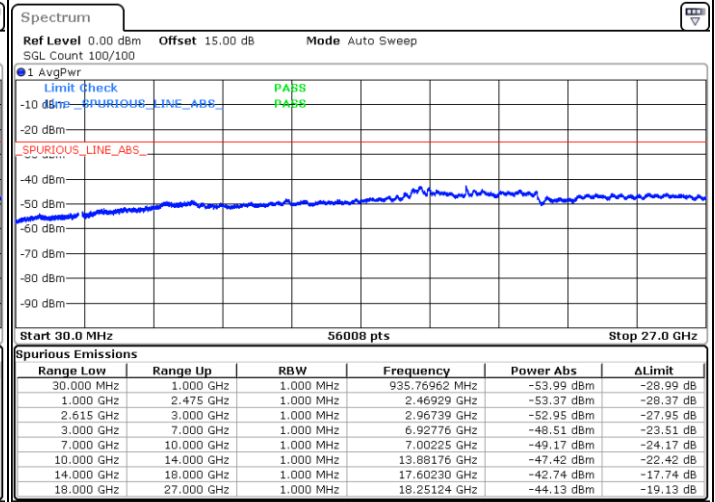

Middle Channel / 1RB74 and 1RB0

Date: 14.DEC.2022 22:58:14

Date: 14.DEC.2022 23:02:21

Middle Channel / FullIRB

N/A

Date: 14.DEC.2022 22:54:06

LTE Band 7C / 15MHz+10MHz

16QAM

Highest Channel / 1RB0 and 1RB49

Highest Channel / 1RB74 and 1RB0

Date: 14.DEC.2022 23:24:05

Date: 14.DEC.2022 23:19:58

Highest Channel / FullIRB

N/A

Date: 14.DEC.2022 23:28:12

LTE Band 7C / 15MHz+15MHz

16QAM

Lowest Channel / 1RB0 and 1RB74

Lowest Channel / 1RB74 and 1RB0

Date: 14.DEC.2022 16:32:18

Date: 14.DEC.2022 16:28:29

Lowest Channel / FullIRB

N/A

Date: 14.DEC.2022 16:36:09

LTE Band 7C / 15MHz+15MHz

16QAM

Middle Channel / 1RB0 and 1RB74

Middle Channel / 1RB74 and 1RB0

Date: 14.DEC.2022 18:14:18

Date: 14.DEC.2022 18:18:22

Middle Channel / FullIRB

N/A