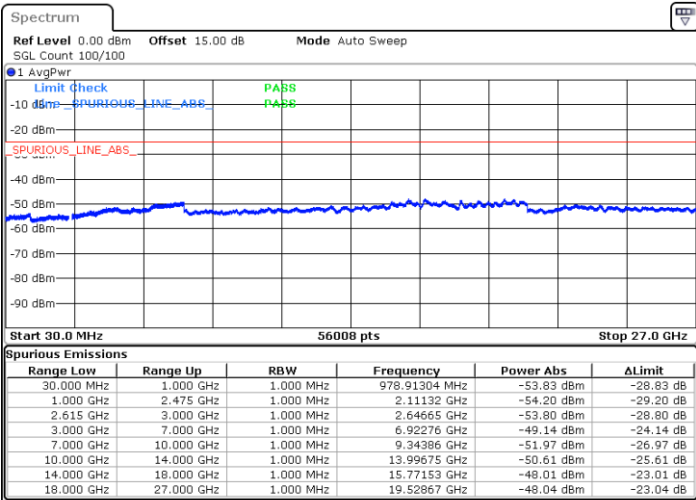

Date: 15.DEC.2022 00:36:35

Highest Channel / FullIRB

N/A

Date: 15.DEC.2022 00:44:50

LTE Band 7C / 15MHz+10MHz

16QAM

Lowest Channel / 1RB0 and 1RB49

Lowest Channel / 1RB74 and 1RB0

Date: 14.DEC.2022 22:42:35

Date: 14.DEC.2022 22:38:28

Lowest Channel / FullIRB

N/A

Date: 14.DEC.2022 22:46:43

LTE Band 7C / 15MHz+10MHz

16QAM

Middle Channel / 1RB0 and 1RB49

Middle Channel / 1RB74 and 1RB0

Date: 14.DEC.2022 22:58:14

Date: 14.DEC.2022 23:02:21

Middle Channel / FullIRB

N/A

Date: 14.DEC.2022 22:54:06

LTE Band 7C / 15MHz+10MHz

16QAM

Highest Channel / 1RB0 and 1RB49

Highest Channel / 1RB74 and 1RB0

Date: 14.DEC.2022 23:24:05

Date: 14.DEC.2022 23:19:58

Highest Channel / FullIRB

N/A

Date: 14.DEC.2022 23:28:12

LTE Band 7C / 15MHz+15MHz