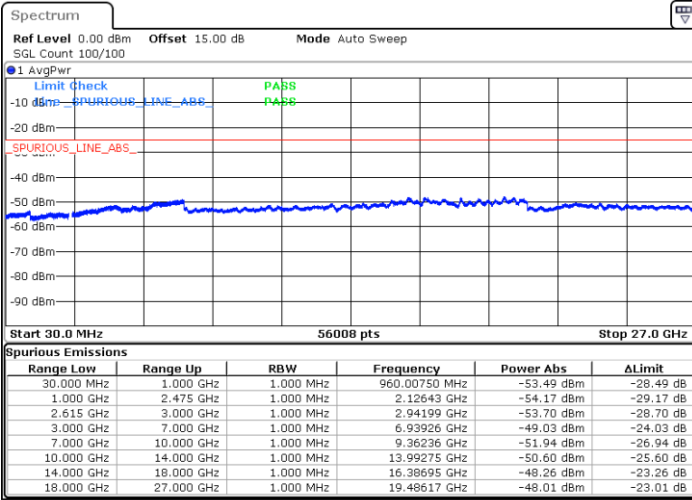

Highest Channel / 1RB0 and 1RB49

Highest Channel / 1RB74 and 1RB0

Date: 14.DEC.2022 23:24:05

Date: 14.DEC.2022 23:19:58

Highest Channel / FullIRB

N/A

Date: 14.DEC.2022 23:28:12

LTE Band 7C / 15MHz+15MHz

16QAM

Lowest Channel / 1RB0 and 1RB74

Lowest Channel / 1RB74 and 1RB0

Date: 14.DEC.2022 16:32:18

Date: 14.DEC.2022 16:28:29

Lowest Channel / FullIRB

N/A

Date: 14.DEC.2022 16:36:09

LTE Band 7C / 15MHz+15MHz

16QAM

Middle Channel / 1RB0 and 1RB74

Middle Channel / 1RB74 and 1RB0

Date: 14.DEC.2022 18:14:18

Date: 14.DEC.2022 18:18:22

Middle Channel / FullIRB

N/A

Date: 14.DEC.2022 18:10:13

LTE Band 7C / 15MHz+15MHz

16QAM

Highest Channel / 1RB0 and 1RB74

Highest Channel / 1RB74 and 1RB0

Date: 14.DEC.2022 18:39:46

Date: 14.DEC.2022 18:35:42

Highest Channel / FullIRB