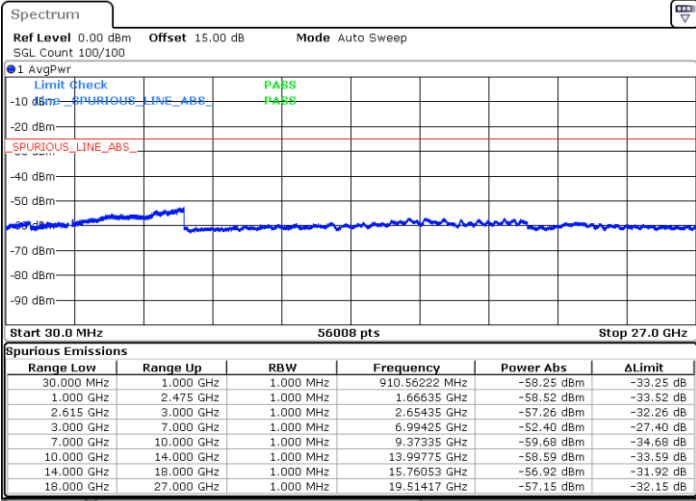

LTE Band 7C / 20MHz+15MHz

16QAM

Lowest Channel / 1RB0 and 1RB74

Lowest Channel / 1RB99 and 1RB0

Date: 14.DEC.2022 19:11:45

Date: 14.DEC.2022 19:07:42

Lowest Channel / FullIRB

N/A

Date: 14.DEC.2022 19:15:50

LTE Band 7C / 20MHz+15MHz

16QAM

MiddleChannel / 1RB0 and 1RB74

Middle Channel / 1RB99 and 1RB0

Date: 14.DEC.2022 19:27:08

Date: 14.DEC.2022 19:31:12

Middle Channel / FullIRB

N/A

Date: 14.DEC.2022 19:23:04

LTE Band 7C / 20MHz+15MHz

16QAM

Highest Channel / 1RB0 and 1RB74

Highest Channel / 1RB99 and 1RB0

Date: 14.DEC.2022 19:52:35

Date: 14.DEC.2022 19:48:31

Highest Channel / FullIRB

N/A

Date: 14.DEC.2022 19:56:39

LTE Band 7C / 20MHz+20MHz

16QAM

Lowest Channel / 1RB0 and 1RB99

Lowest Channel / 1RB99 and 1RB0

Date: 14.DEC.2022 13:45:14