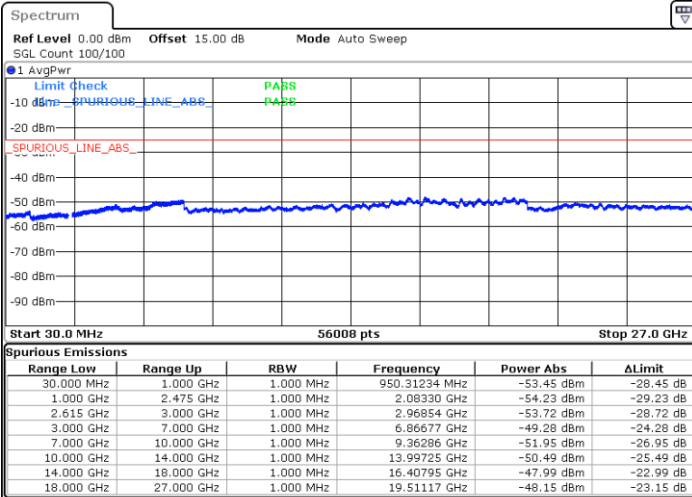

Middle Channel / 1RB74 and 1RB0

Date: 14.DEC.2022 22:58:14

Date: 14.DEC.2022 23:02:21

Middle Channel / FullIRB

N/A

Date: 14.DEC.2022 22:54:06

LTE Band 7C / 15MHz+10MHz

16QAM

Highest Channel / 1RB0 and 1RB49

Highest Channel / 1RB74 and 1RB0

Date: 14.DEC.2022 23:24:05

Date: 14.DEC.2022 23:19:58

Highest Channel / FullIRB

N/A

Date: 14.DEC.2022 23:28:12

LTE Band 7C / 15MHz+15MHz

16QAM

Lowest Channel / 1RB0 and 1RB74

Lowest Channel / 1RB74 and 1RB0

Date: 14.DEC.2022 16:32:18

Date: 14.DEC.2022 16:28:29

Lowest Channel / FullIRB

N/A

Date: 14.DEC.2022 16:36:09