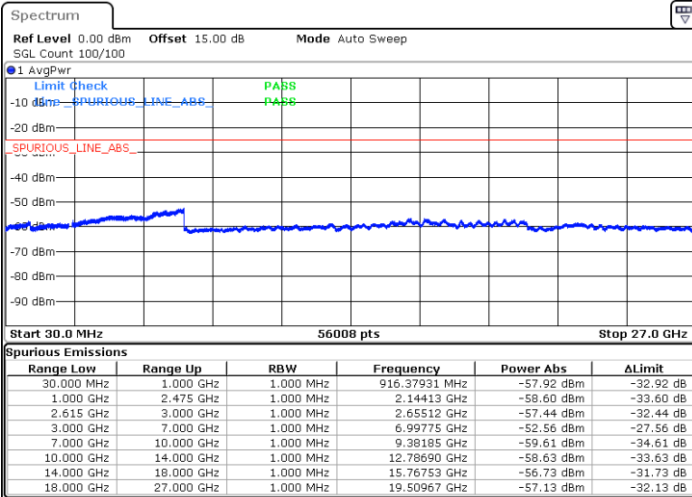

Date: 14.DEC.2022 15:49:12

LTE Band 7C / 10MHz+20MHz

16QAM

Lowest Channel / 1RB0 and 1RB99

Lowest Channel / 1RB49 and 1RB0

Date: 14.DEC.2022 23:59:11

Date: 14.DEC.2022 23:55:05

Lowest Channel / FullIRB

N/A

Date: 15.DEC.2022 00:03:19

LTE Band 7C / 10MHz+20MHz

16QAM

MiddleChannel / 1RB0 and 1RB99

Middle Channel / 1RB49 and 1RB0

Date: 15.DEC.2022 00:14:49

Date: 15.DEC.2022 00:18:56

Middle Channel / FullIRB

N/A

Date: 15.DEC.2022 00:10:42

LTE Band 7C / 10MHz+20MHz

16QAM

Highest Channel / 1RB0 and 1RB99

Highest Channel / 1RB49 and 1RB0

Date: 15.DEC.2022 00:40:43

Date: 15.DEC.2022 00:36:35

Highest Channel / FullIRB

N/A

Date: 15.DEC.2022 00:44:50

LTE Band 7C / 15MHz+10MHz

16QAM

Lowest Channel / 1RB0 and 1RB49

Lowest Channel / 1RB74 and 1RB0