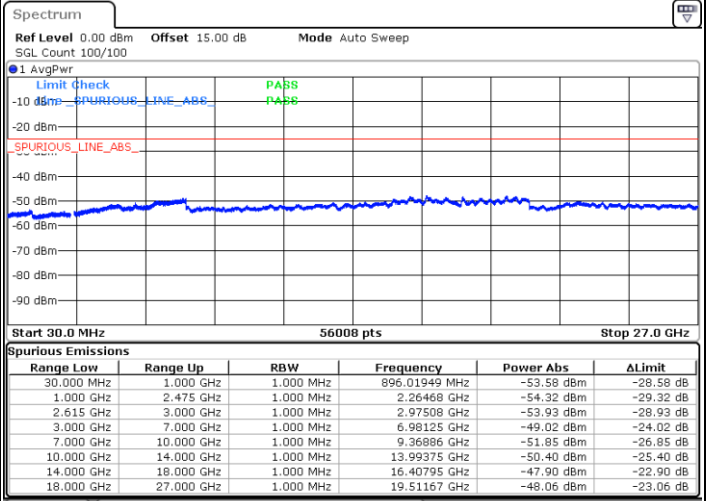

Middle Channel / FullIRB

N/A

Date: 15.DEC.2022 00:10:42

LTE Band 7C / 10MHz+20MHz

16QAM

Highest Channel / 1RB0 and 1RB99

Highest Channel / 1RB49 and 1RB0

Date: 15.DEC.2022 00:40:43

Date: 15.DEC.2022 00:36:35

Highest Channel / FullIRB

N/A

Date: 15.DEC.2022 00:44:50

LTE Band 7C / 15MHz+10MHz

16QAM

Lowest Channel / 1RB0 and 1RB49

Lowest Channel / 1RB74 and 1RB0

Date: 14.DEC.2022 22:42:35

Date: 14.DEC.2022 22:38:28

Lowest Channel / FullIRB

N/A

Date: 14.DEC.2022 22:46:43

LTE Band 7C / 15MHz+10MHz

16QAM

Middle Channel / 1RB0 and 1RB49

Highest Channel / 1RB0 and 1RB49

Highest Channel / 1RB74 and 1RB0

Date: 14.DEC.2022 23:24:05

Date: 14.DEC.2022 23:19:58

Highest Channel / FullIRB

N/A

Date: 14.DEC.2022 23:28:12

LTE Band 7C / 15MHz+15MHz