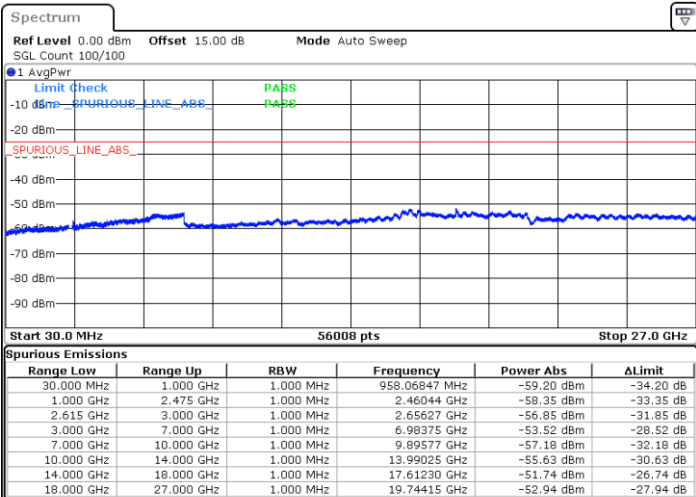

LTE Band 7C / 20MHz+20MHz

QPSK

Highest Channel / 1RB0 and 1RB99

Highest Channel / 1RB99 and 1RB0

Date: 14.DEC.2022 15:47:51

Date: 14.DEC.2022 15:40:59

Highest Channel / FullIRB

N/A

Date: 14.DEC.2022 15:49:12

LTE Band 7C / 10MHz+20MHz

16QAM

Lowest Channel / 1RB0 and 1RB99

Lowest Channel / 1RB49 and 1RB0

Date: 14.DEC.2022 23:59:11

Date: 14.DEC.2022 23:55:05

Lowest Channel / FullIRB