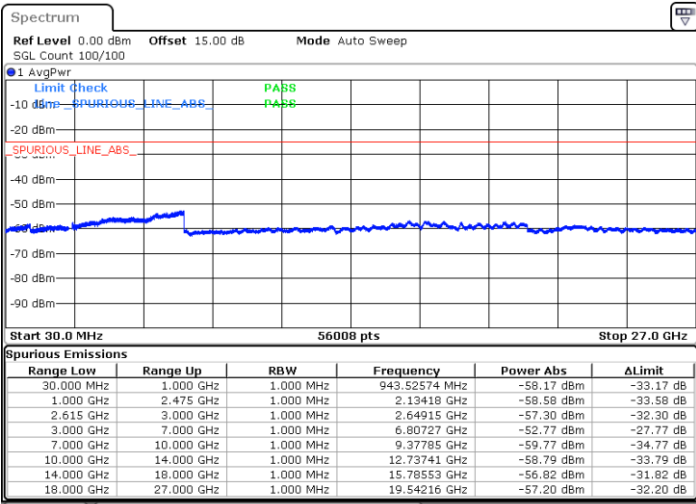

Date: 14.DEC.2022 22:14:20

Date: 14.DEC.2022 22:10:13

Highest Channel / FullIRB

N/A

Date: 14.DEC.2022 22:18:27

LTE Band 7C / 20MHz+10MHz

16QAM

Lowest Channel / 1RB0 and 1RB49

Lowest Channel / 1RB99 and 1RB0

Date: 14.DEC.2022 20:19:33

Date: 14.DEC.2022 20:15:29

Lowest Channel / FullRB

N/A

Date: 14.DEC.2022 20:23:38

LTE Band 7C / 20MHz+10MHz

16QAM

Middle Channel / 1RB0 and 1RB49

Middle Channel / 1RB99 and 1RB0

Date: 14.DEC.2022 20:34:56

Date: 14.DEC.2022 20:39:00

Middle Channel / FullRB

N/A

Date: 14.DEC.2022 20:30:52

LTE Band 7C / 20MHz+10MHz