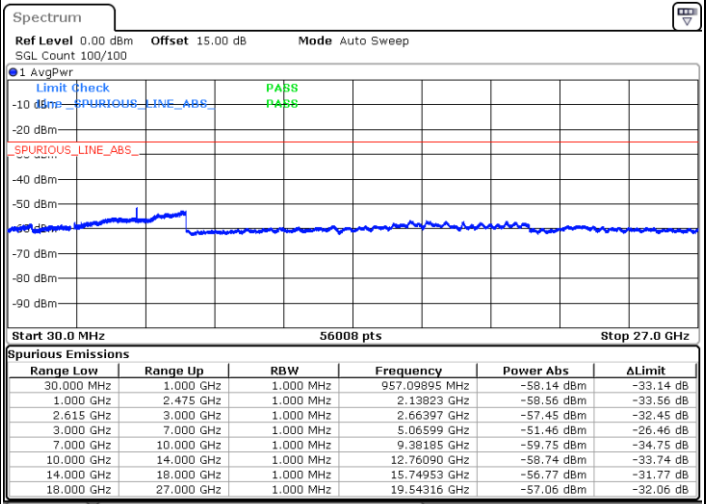

N/A

Date: 14.DEC.2022 18:43:51

LTE Band 7C / 15MHz+20MHz

16QAM

Lowest Channel / 1RB0 and 1RB99

Lowest Channel / 1RB74 and 1RB0

Date: 14.DEC.2022 21:32:51

Date: 14.DEC.2022 21:28:44

Lowest Channel / FullIRB

N/A

Date: 14.DEC.2022 21:36:58

LTE Band 7C / 15MHz+20MHz

16QAM

Middle Channel / 1RB0 and 1RB99

Middle Channel / 1RB74 and 1RB0

Date: 14.DEC.2022 21:48:29

Date: 14.DEC.2022 21:52:36

Middle Channel / FullIRB

N/A

Date: 14.DEC.2022 21:44:22

LTE Band 7C / 15MHz+20MHz

16QAM

Highest Channel / 1RB0 and 1RB99

Highest Channel / 1RB74 and 1RB0

Date: 14.DEC.2022 22:14:20

Date: 14.DEC.2022 22:10:13

Highest Channel / FullIRB

N/A

Date: 14.DEC.2022 22:18:27

LTE Band 7C / 20MHz+10MHz

16QAM

Lowest Channel / 1RB0 and 1RB49