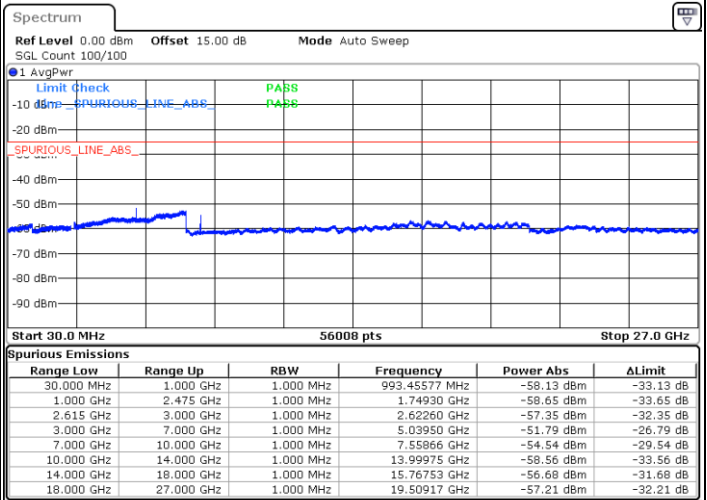

16QAM

Highest Channel / 1RB0 and 1RB49

Highest Channel / 1RB99 and 1RB0

Date: 14.DEC.2022 21:00:23

Date: 14.DEC.2022 20:56:19

Highest Channel / FullIRB

N/A

Date: 14.DEC.2022 21:04:27

LTE Band 7C / 20MHz+15MHz

16QAM

Lowest Channel / 1RB0 and 1RB74

Lowest Channel / 1RB99 and 1RB0

Date: 14.DEC.2022 19:11:45

Date: 14.DEC.2022 19:07:42

Lowest Channel / FullIRB

N/A

Date: 14.DEC.2022 19:15:50

LTE Band 7C / 20MHz+15MHz

16QAM

MiddleChannel / 1RB0 and 1RB74

Middle Channel / 1RB99 and 1RB0

Date: 14.DEC.2022 19:27:08

Date: 14.DEC.2022 19:31:12

Middle Channel / FullIRB