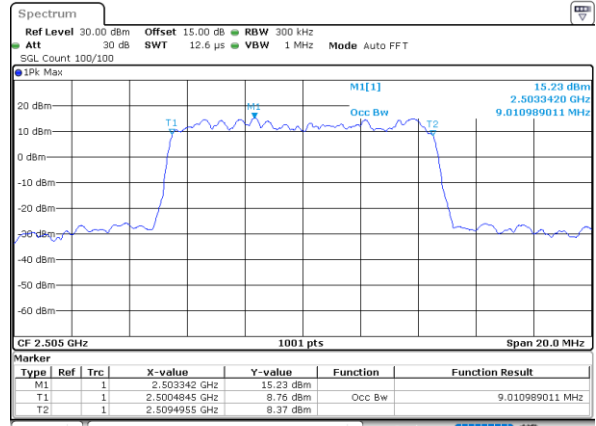

Lowest Channel / 10MHz / 16QAM

Date: 25_NOV.2022 18:05:01