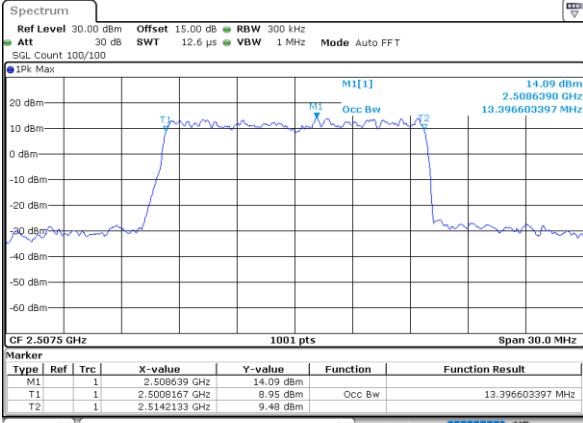

Highest Channel / 10MHz / 16QAM

Date: 25_NOV.2022 18:19:07

LTE Band 7

Lowest Channel / 15MHz / QPSK

Date: 25_NOV_2022 18:40:04

Lowest Channel / 15MHz / 16QAM

Date: 25_NOV_2022 18:40:28

Middle Channel / 15MHz / QPSK

Date: 25_NOV_2022 18:49:55

Middle Channel / 15MHz / 16QAM

Date: 25_NOV_2022 18:50:19

Highest Channel / 15MHz / QPSK

Date: 25_NOV_2022 18:54:12

Highest Channel / 15MHz / 16QAM

Date: 25_NOV_2022 18:54:35

LTE Band 7