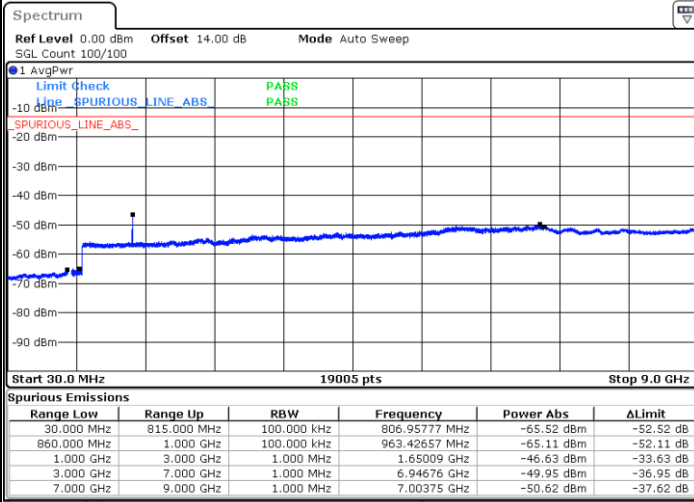

Middle Channel / 64QAM

Highest Channel / 64QAM

N/A

N/A

LTE Band 5 / 5MHz

Lowest Channel / 64QAM

Middle Channel / 64QAM

Date: 28.NOV.2022 11:00:21

Date: 28.NOV.2022 11:02:11

Highest Channel / 64QAM

N/A

Date: 28.NOV.2022 11:34:48

N/A

Frequency Stability

Test Conditions		LTE Band 5 (QPSK) / Middle Channel	Limit
Temperature (°C)	Voltage (Volt)	BW 10MHz	2.5ppm
		Deviation (ppm)	Result
50	Normal Voltage	0.0018	PASS
40	Normal Voltage	0.0022	
30	Normal Voltage	0.0010	
20(Ref.)	Normal Voltage	0.0000	
10	Normal Voltage	0.0139	
0	Normal Voltage	0.0013	
-10	Normal Voltage	0.0137	
-20	Normal Voltage	0.0124	
-30	Normal Voltage	0.0000	
20	Maximum Voltage	0.0014	
20	Normal Voltage	0.0000	
20	Battery End Point	0.0148	

Note:

1. Normal Voltage =3.87 V. ; Battery End Point (BEP) =3.6 V. ; Maximum Voltage =4.4 V.
2. Note: The frequency fundamental emissions stay within the authorized frequency block.

LTE Band 7 (Main PA)

Peak-to-Average Ratio

Mode	LTE Band 7 / 20MHz				
Mod.	QPSK		16QAM		Limit: 13dB
RB Size	1RB	Full RB	1RB	Full RB	Result
Lowest CH	5.10	5.19	6.00	6.12	PASS
Middle CH	5.10	5.39	5.94	6.32	
Highest CH	5.25	5.10	6.14	6.06	
Mode	LTE Band 7 / 20MHz				
Mod.	64QAM				Limit: 13dB
RB Size	1RB	Full RB			Result
Lowest CH	6.38	6.41	-	-	PASS
Middle CH	6.03	6.64	-	-	
Highest CH	6.38	6.49	-	-	