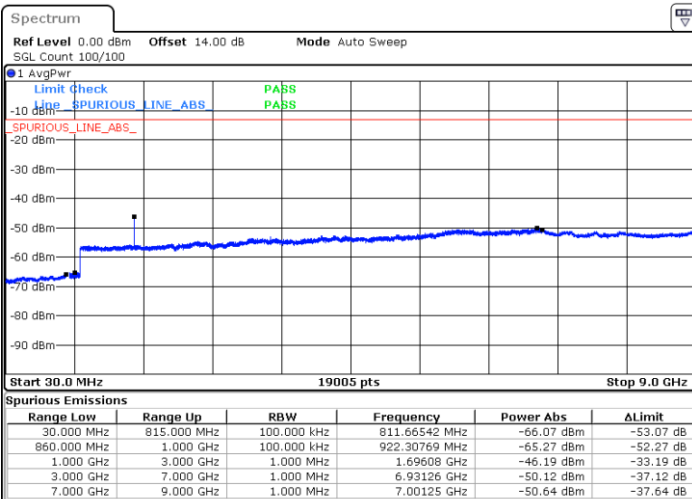

Date: 28.NOV.2022 11:22:05

Highest Channel / QPSK

Highest Channel / 16QAM

Date: 28.NOV.2022 11:32:23

Date: 28.NOV.2022 11:33:35

LTE Band 5 / 1.4MHz

Lowest Channel / 64QAM

Middle Channel / 64QAM

Date: 28.NOV.2022 09:40:30

Date: 28.NOV.2022 09:42:20

Highest Channel / 64QAM

N/A

Date: 28.NOV.2022 09:47:46

N/A

LTE Band 5 / 3MHz

Lowest Channel / 64QAM