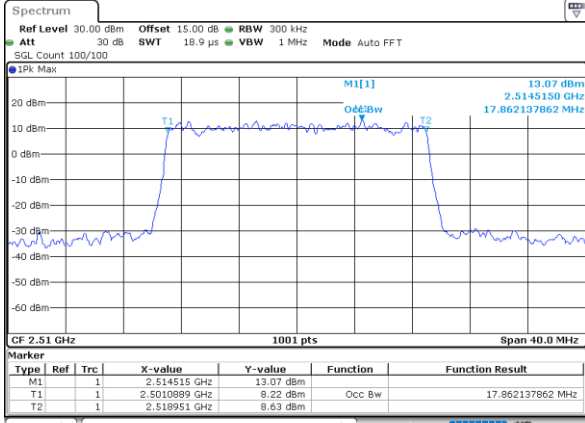

LTE Band 7

Lowest Channel / 20MHz / QPSK

Date: 25.NOV.2022 19:15:34