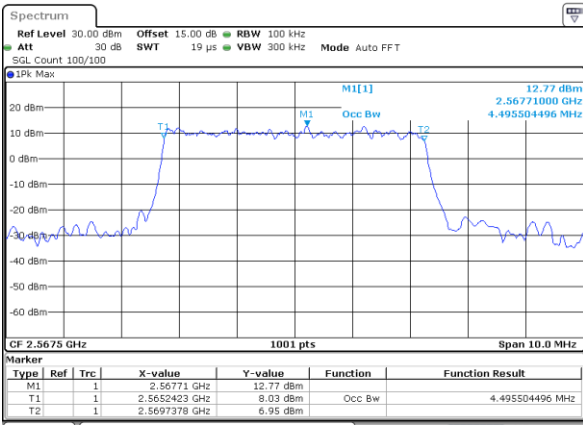

Highest Channel / 20MHz / QPSK

Date: 25.NOV.2022 19:29:42

Highest Channel / 20MHz / 16QAM

Date: 25.NOV.2022 19:30:06

LTE Band 7

Lowest Channel / 5MHz / 64QAM

Date: 25_NOV.2022 17:53:06

Lowest Channel / 10MHz / 64QAM

Date: 25_NOV.2022 18:28:33

Middle Channel / 5MHz / 64QAM

Date: 25_NOV.2022 17:57:52

Middle Channel / 10MHz / 64QAM

Date: 25_NOV.2022 18:33:19

Highest Channel / 5MHz / 64QAM

Date: 25_NOV.2022 17:59:52

Highest Channel / 10MHz / 64QAM