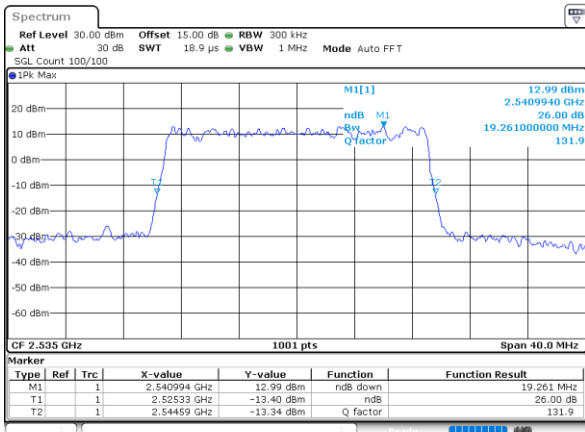

Lowest Channel / 20MHz / QPSK

Date: 25_NOV.2022 19:16:22

Lowest Channel / 20MHz / 16QAM

Date: 25_NOV.2022 19:16:46

Middle Channel / 20MHz / QPSK

Date: 25_NOV.2022 19:26:13

Middle Channel / 20MHz / 16QAM

Date: 25_NOV.2022 19:26:36

Highest Channel / 20MHz / QPSK

Date: 25_NOV.2022 19:30:30

Highest Channel / 20MHz / 16QAM

Date: 25_NOV.2022 19:30:54

LTE Band 7

Lowest Channel / 5MHz / 64QAM

Date: 25.NOV.2022 17:53:21

Lowest Channel / 10MHz / 64QAM