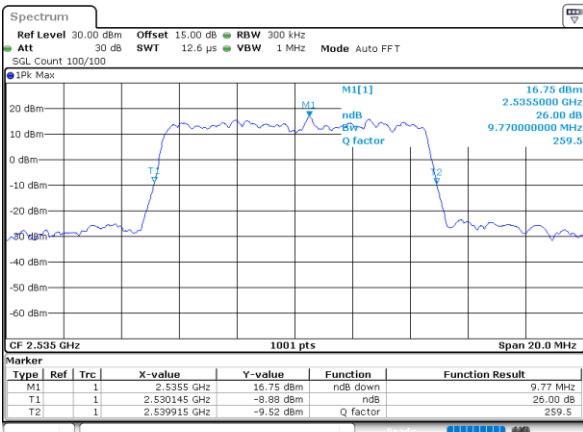

Middle Channel / 10MHz / QPSK

Date: 25_NOV_2022 18:15:14