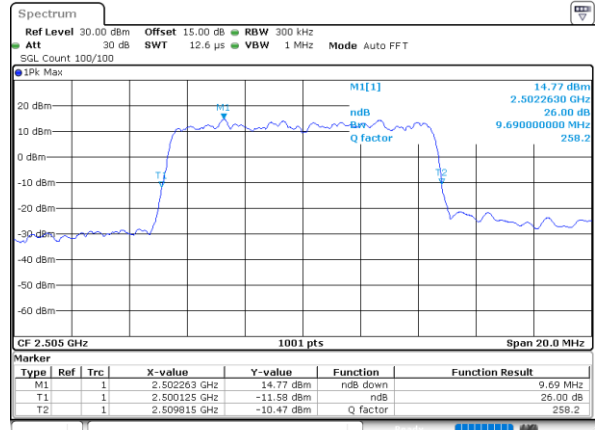

Lowest Channel / 10MHz / 16QAM

Date: 25_NOV_2022 18:05:49