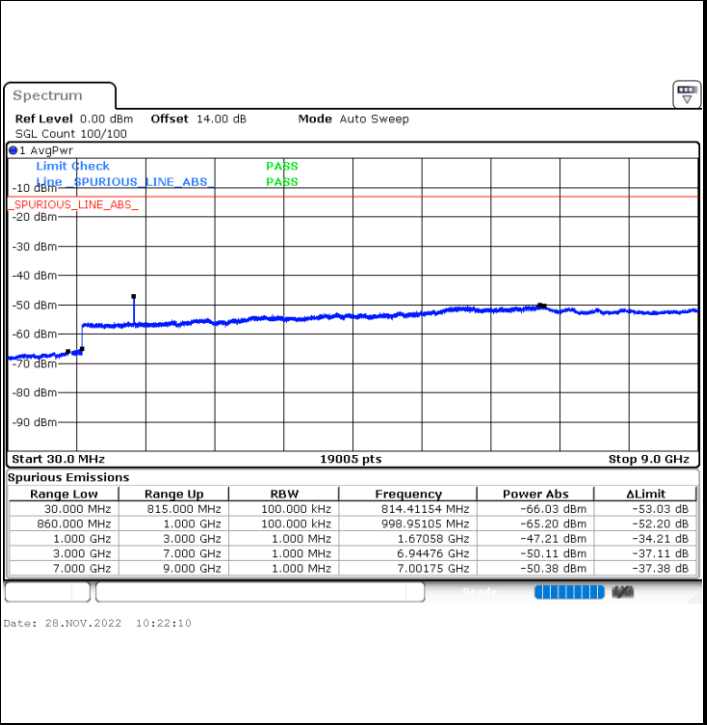

Date: 28.NOV.2022 11:22:05

Highest Channel / QPSK

Highest Channel / 16QAM

Date: 28.NOV.2022 11:32:23

Date: 28.NOV.2022 11:33:35

LTE Band 5 / 1.4MHz

Lowest Channel / 64QAM

Middle Channel / 64QAM

Date: 28.NOV.2022 09:40:30

Date: 28.NOV.2022 09:42:20

Highest Channel / 64QAM

N/A

Date: 28.NOV.2022 09:47:46

N/A

LTE Band 5 / 3MHz

Lowest Channel / 64QAM

Middle Channel / 64QAM

Highest Channel / 64QAM

N/A

N/A

LTE Band 5 / 5MHz

Lowest Channel / 64QAM

Middle Channel / 64QAM

Date: 28.NOV.2022 11:00:21