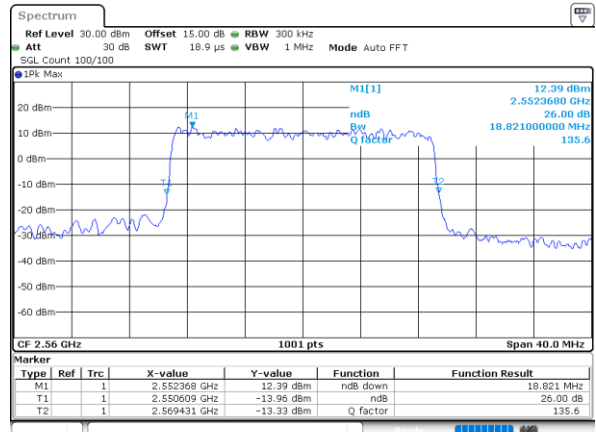

Lowest Channel / 20MHz / QPSK

Date: 25_NOV.2022 19:16:22

Lowest Channel / 20MHz / 16QAM

Date: 25_NOV.2022 19:16:46

Middle Channel / 20MHz / QPSK

Date: 25_NOV.2022 19:26:13

Middle Channel / 20MHz / 16QAM

Date: 25_NOV.2022 19:26:36

Highest Channel / 20MHz / QPSK

Date: 25_NOV.2022 19:30:30

Highest Channel / 20MHz / 16QAM

Date: 25_NOV.2022 19:30:54

LTE Band 7

Lowest Channel / 5MHz / 64QAM

Date: 25.NOV.2022 17:53:21

Lowest Channel / 10MHz / 64QAM