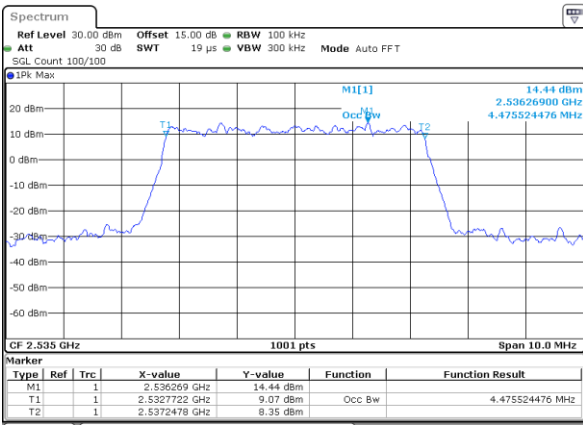

Middle Channel / 20MHz / 64QAM

Date: 25_NOV.2022 19:44:33

Highest Channel / 15MHz / 64QAM

Date: 25_NOV.2022 19:11:02

Highest Channel / 20MHz / 64QAM

Date: 25_NOV.2022 19:44:33

Occupied Bandwidth

Mode	LTE Band 7 : 99%OBW(MHz)											
BW	1.4MHz		3MHz		5MHz		10MHz		15MHz		20MHz	
Mod.	QPSK	16QAM	QPSK	16QAM	QPSK	16QAM	QPSK	16QAM	QPSK	16QAM	QPSK	16QAM
Lowest CH	-	-	-	-	4.53	4.50	9.05	9.01	13.40	13.40	17.86	17.94
Middle CH	-	-	-	-	4.48	4.51	9.03	9.05	13.49	13.46	17.86	17.94
Highest CH	-	-	-	-	4.49	4.49	9.05	9.05	13.46	13.43	17.82	17.86
Mode	LTE Band 7 : 99%OBW(MHz)											
BW	1.4MHz		3MHz		5MHz		10MHz		15MHz		20MHz	
Mod.	64QAM		64QAM		64QAM		64QAM		64QAM		64QAM	
Lowest CH	-	-	-	-	4.52	-	9.05	-	13.43	-	17.82	-
Middle CH	-	-	-	-	4.48	-	9.05	-	13.40	-	17.86	-
Highest CH	-	-	-	-	4.50	-	9.01	-	13.46	-	17.94	-

LTE Band 7

Lowest Channel / 5MHz / QPSK

Date: 25,NOV,2022 17:29:08

Lowest Channel / 5MHz / 16QAM

Date: 25,NOV,2022 17:29:32

Middle Channel / 5MHz / QPSK

Date: 25,NOV,2022 17:39:00

Middle Channel / 5MHz / 16QAM

Date: 25,NOV,2022 17:39:23

Highest Channel / 5MHz / QPSK

Date: 25,NOV,2022 17:43:16

Highest Channel / 5MHz / 16QAM

Date: 25,NOV,2022 17:43:40

LTE Band 7

Lowest Channel / 10MHz / QPSK

Date: 25_NOV.2022 18:04:37