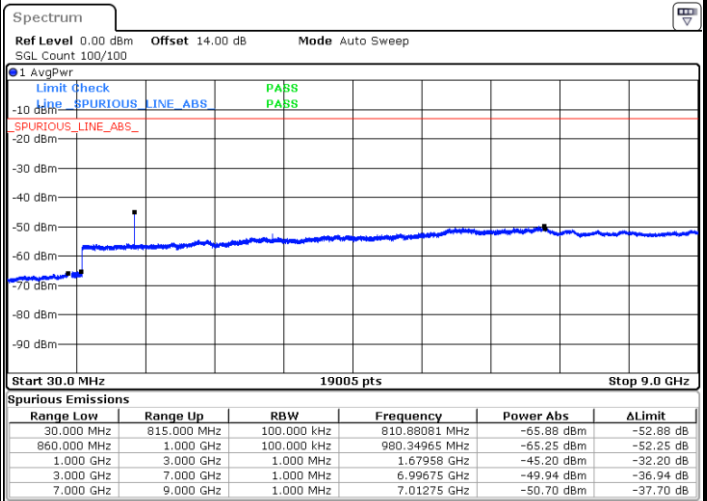

Date: 28.NOV.2022 10:42:02

Date: 28.NOV.2022 10:43:14

LTE Band 5 / 5MHz

Highest Channel / QPSK

Date: 28.NOV.2022 10:53:33

Highest Channel / 16QAM

Date: 28.NOV.2022 10:54:46

LTE Band 5 / 10MHz

Lowest Channel / QPSK

Date: 28.NOV.2022 11:16:53

Lowest Channel / 16QAM

Date: 28.NOV.2022 11:18:06

LTE Band 5 / 10MHz

Middle Channel / QPSK

Middle Channel / 16QAM

Date: 28.NOV.2022 11:20:53

Date: 28.NOV.2022 11:22:05

Highest Channel / QPSK

Highest Channel / 16QAM

Date: 28.NOV.2022 11:32:23

Date: 28.NOV.2022 11:33:35

LTE Band 5 / 1.4MHz

Lowest Channel / 64QAM

Middle Channel / 64QAM