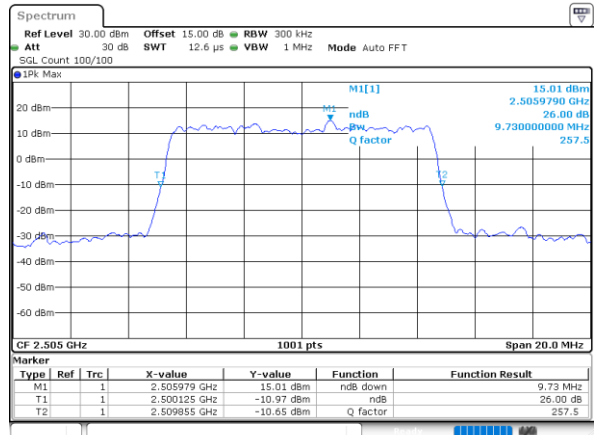

Highest Channel / 20MHz / QPSK

Date: 25_NOV.2022 19:30:30

Highest Channel / 20MHz / 16QAM

Date: 25_NOV.2022 19:30:54

LTE Band 7

Lowest Channel / 5MHz / 64QAM

Date: 25.NOV.2022 17:53:21

Lowest Channel / 10MHz / 64QAM