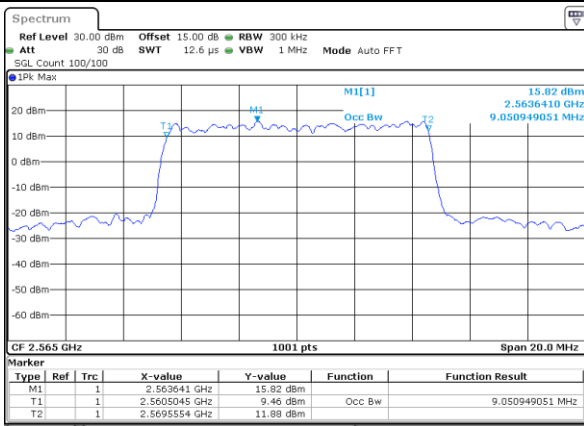

Date: 25,NOV,2022 17:39:23

Highest Channel / 5MHz / QPSK

Date: 25,NOV,2022 17:43:16

Highest Channel / 5MHz / 16QAM

Date: 25,NOV,2022 17:43:40

LTE Band 7

Lowest Channel / 10MHz / QPSK

Date: 25_NOV.2022 18:04:37

Lowest Channel / 10MHz / 16QAM

Date: 25_NOV.2022 18:05:01

Middle Channel / 10MHz / QPSK

Date: 25_NOV.2022 18:14:27

Middle Channel / 10MHz / 16QAM

Date: 25_NOV.2022 18:14:50

Highest Channel / 10MHz / QPSK

Date: 25_NOV.2022 18:18:43

Highest Channel / 10MHz / 16QAM

Date: 25_NOV.2022 18:19:07

LTE Band 7

Lowest Channel / 15MHz / QPSK

Date: 25_NOV_2022 18:40:04

Lowest Channel / 15MHz / 16QAM

Date: 25_NOV_2022 18:40:28

Middle Channel / 15MHz / QPSK