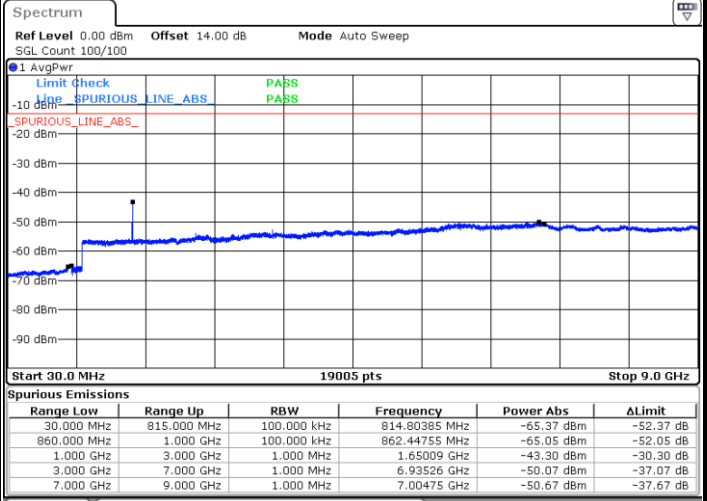

LTE Band 5 / 3MHz

Middle Channel / QPSK

Middle Channel / 16QAM

Date: 28.NOV.2022 10:02:03

Date: 28.NOV.2022 10:03:15

Highest Channel / QPSK

Highest Channel / 16QAM

Date: 28.NOV.2022 10:13:32

Date: 28.NOV.2022 10:14:45

LTE Band 5 / 5MHz

Lowest Channel / QPSK

Lowest Channel / 16QAM

Date: 28.NOV.2022 10:38:04

Date: 28.NOV.2022 10:39:16

Middle Channel / QPSK

Middle Channel / 16QAM