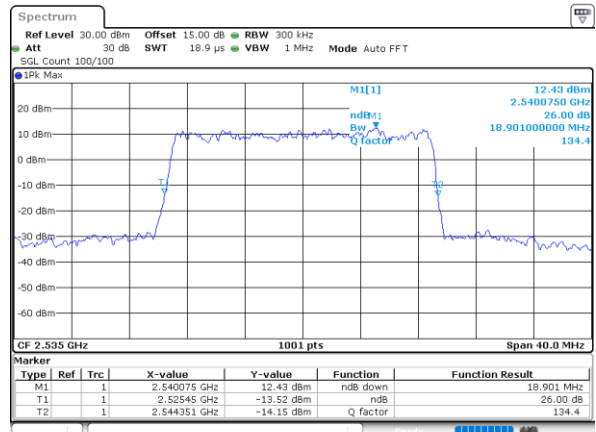

Lowest Channel / 20MHz / QPSK

Date: 25_NOV.2022 19:16:22

Lowest Channel / 20MHz / 16QAM

Date: 25_NOV.2022 19:16:46

Middle Channel / 20MHz / QPSK

Date: 25_NOV.2022 19:26:13

Middle Channel / 20MHz / 16QAM

Date: 25_NOV.2022 19:26:36

Highest Channel / 20MHz / QPSK

Date: 25_NOV.2022 19:30:30

Highest Channel / 20MHz / 16QAM

Date: 25_NOV.2022 19:30:54

LTE Band 7

Lowest Channel / 5MHz / 64QAM

Date: 25.NOV.2022 17:53:21

Lowest Channel / 10MHz / 64QAM