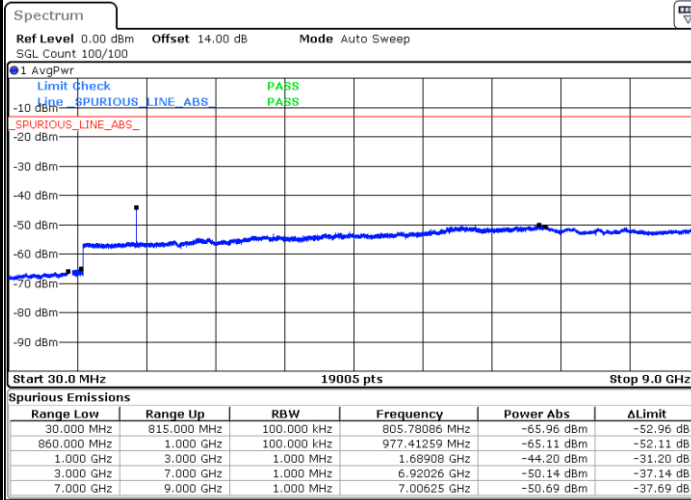

Date: 28.NOV.2022 10:14:45

LTE Band 5 / 5MHz

Lowest Channel / QPSK

Lowest Channel / 16QAM

Date: 28.NOV.2022 10:38:04

Date: 28.NOV.2022 10:39:16

Middle Channel / QPSK

Middle Channel / 16QAM

Date: 28.NOV.2022 10:42:02

Date: 28.NOV.2022 10:43:14

LTE Band 5 / 5MHz

Highest Channel / QPSK

Date: 28.NOV.2022 10:53:33

Highest Channel / 16QAM

Date: 28.NOV.2022 10:54:46

LTE Band 5 / 10MHz