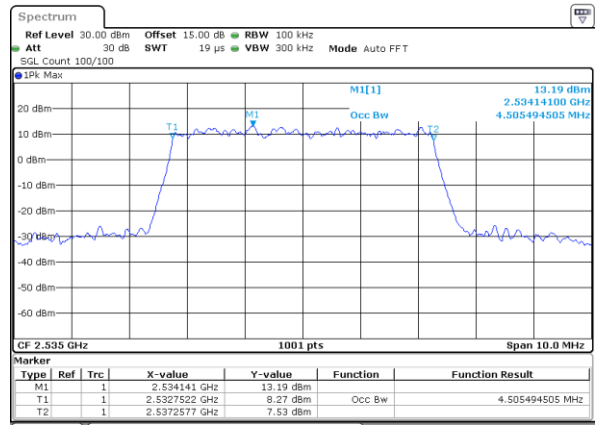

Middle Channel / 20MHz / 64QAM

Date: 25_NOV.2022 19:44:33

Highest Channel / 15MHz / 64QAM

Date: 25_NOV.2022 19:11:02

Highest Channel / 20MHz / 64QAM

Date: 25_NOV.2022 19:44:33

Occupied Bandwidth

Mode	LTE Band 7 : 99%OBW(MHz)											
BW	1.4MHz		3MHz		5MHz		10MHz		15MHz		20MHz	
Mod.	QPSK	16QAM	QPSK	16QAM	QPSK	16QAM	QPSK	16QAM	QPSK	16QAM	QPSK	16QAM
Lowest CH	-	-	-	-	4.53	4.50	9.05	9.01	13.40	13.40	17.86	17.94
Middle CH	-	-	-	-	4.48	4.51	9.03	9.05	13.49	13.46	17.86	17.94
Highest CH	-	-	-	-	4.49	4.49	9.05	9.05	13.46	13.43	17.82	17.86
Mode	LTE Band 7 : 99%OBW(MHz)											
BW	1.4MHz		3MHz		5MHz		10MHz		15MHz		20MHz	
Mod.	64QAM		64QAM		64QAM		64QAM		64QAM		64QAM	
Lowest CH	-	-	-	-	4.52	-	9.05	-	13.43	-	17.82	-
Middle CH	-	-	-	-	4.48	-	9.05	-	13.40	-	17.86	-
Highest CH	-	-	-	-	4.50	-	9.01	-	13.46	-	17.94	-

LTE Band 7

Lowest Channel / 5MHz / QPSK

Date: 25,NOV,2022 17:29:08

Lowest Channel / 5MHz / 16QAM

Date: 25,NOV,2022 17:29:32

Middle Channel / 5MHz / QPSK

Date: 25,NOV,2022 17:39:00

Middle Channel / 5MHz / 16QAM

Date: 25,NOV,2022 17:39:23

Highest Channel / 5MHz / QPSK

Date: 25,NOV,2022 17:43:16

Highest Channel / 5MHz / 16QAM

Date: 25,NOV,2022 17:43:40

LTE Band 7

Lowest Channel / 10MHz / QPSK

Date: 25_NOV.2022 18:04:37