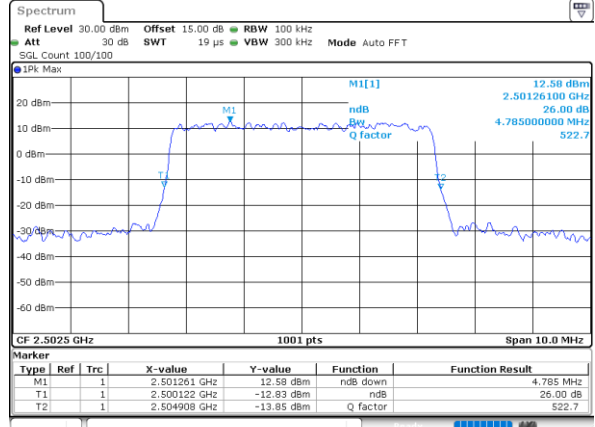

Lowest Channel / 5MHz / 16QAM

Date: 25.NOV.2022 17:13:120