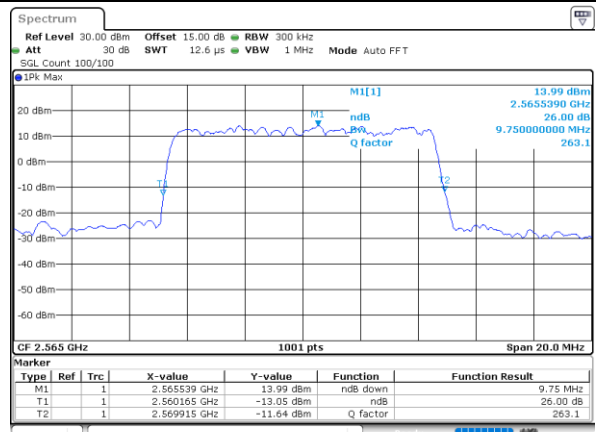

Lowest Channel / 10MHz / 16QAM

Date: 25_NOV_2022 18:05:49

Middle Channel / 10MHz / QPSK

Date: 25_NOV_2022 18:15:14

Middle Channel / 10MHz / 16QAM

Date: 25_NOV_2022 18:15:37

Highest Channel / 10MHz / QPSK

Date: 25_NOV_2022 18:19:31

Highest Channel / 10MHz / 16QAM

Date: 25_NOV_2022 18:19:55

LTE Band 7

Lowest Channel / 15MHz / QPSK

Date: 25_NOV.2022 18:40:52

Lowest Channel / 15MHz / 16QAM

Date: 25_NOV.2022 18:41:16

Middle Channel / 15MHz / QPSK