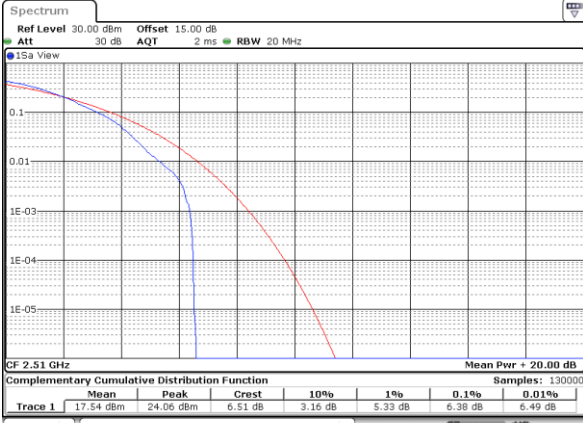

Lowest Channel / Full RB

Date: 25.NOV.2022 19:51:10

Middle Channel / 1RB

Date: 25.NOV.2022 19:51:05

Middle Channel / Full RB

Date: 25.NOV.2022 19:51:10

Highest Channel / 1RB

Date: 25.NOV.2022 19:52:45

Highest Channel / Full RB

Date: 25.NOV.2022 19:53:11

LTE Band 7 / 20MHz / 64QAM

Lowest Channel / 1RB

Date: 28.NOV.2022 09:56:26

Lowest Channel / Full RB

Date: 25.NOV.2022 19:56:133

Middle Channel / 1RB

Date: 28.NOV.2022 09:57:15

Middle Channel / Full RB

Date: 25.NOV.2022 19:57:123

Highest Channel / 1RB

Date: 25.NOV.2022 19:57:48

Highest Channel / Full RB

Date: 25.NOV.2022 19:58:113

26dB Bandwidth

Mode	LTE Band 7 : 26dB BW(MHz)											
BW	1.4MHz		3MHz		5MHz		10MHz		15MHz		20MHz	
Mod.	QPSK	16QAM	QPSK	16QAM	QPSK	16QAM	QPSK	16QAM	QPSK	16QAM	QPSK	16QAM
Lowest CH	-	-	-	-	4.82	4.79	9.73	9.69	14.24	14.30	19.10	18.94
Middle CH	-	-	-	-	4.89	4.88	9.77	9.87	14.42	14.60	19.26	18.90
Highest CH	-	-	-	-	4.94	4.92	9.69	9.75	14.51	14.42	18.70	18.82
Mode	LTE Band 7 : 26dB BW(MHz)											
BW	1.4MHz		3MHz		5MHz		10MHz		15MHz		20MHz	
Mod.	64QAM		64QAM		64QAM		64QAM		64QAM		64QAM	
Lowest CH	-	-	-	-	4.90	-	9.73	-	14.36	-	18.82	-
Middle CH	-	-	-	-	4.98	-	9.79	-	14.27	-	18.94	-
Highest CH	-	-	-	-	4.87	-	9.75	-	14.27	-	18.66	-