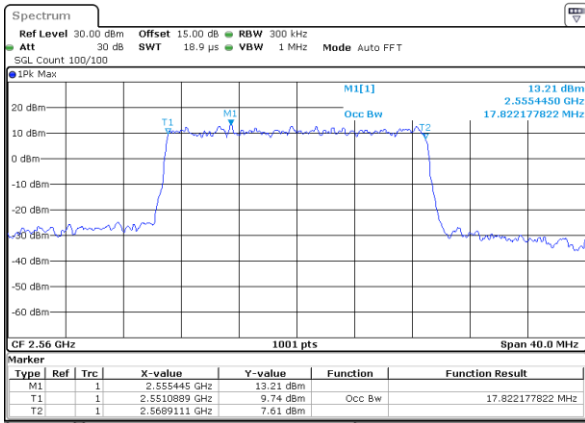

Date: 25_NOV_2022 18:49:55

Middle Channel / 15MHz / 16QAM

Date: 25_NOV_2022 18:50:19

Highest Channel / 15MHz / QPSK

Date: 25_NOV_2022 18:54:12

Highest Channel / 15MHz / 16QAM

Date: 25_NOV_2022 18:54:35

LTE Band 7

Lowest Channel / 20MHz / QPSK

Date: 25.NOV.2022 19:15:34

Lowest Channel / 20MHz / 16QAM

Date: 25.NOV.2022 19:15:58

Middle Channel / 20MHz / QPSK

Date: 25.NOV.2022 19:25:26

Middle Channel / 20MHz / 16QAM

Date: 25.NOV.2022 19:25:49

Highest Channel / 20MHz / QPSK

Date: 25.NOV.2022 19:29:42

Highest Channel / 20MHz / 16QAM

Date: 25.NOV.2022 19:30:06

LTE Band 7

Lowest Channel / 5MHz / 64QAM

Date: 25_NOV.2022 17:53:06

Lowest Channel / 10MHz / 64QAM