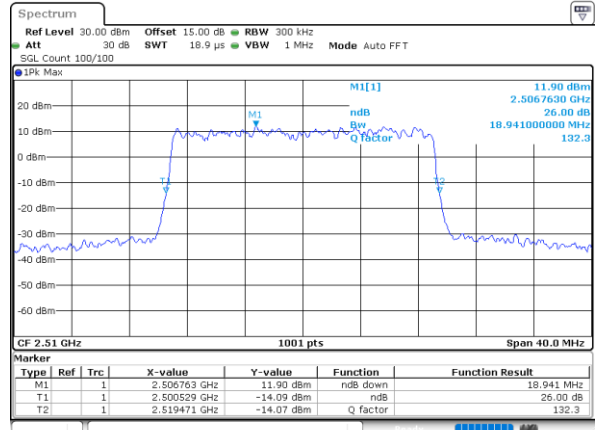

Lowest Channel / 20MHz / 16QAM

Date: 25_NOV.2022 19:16:46