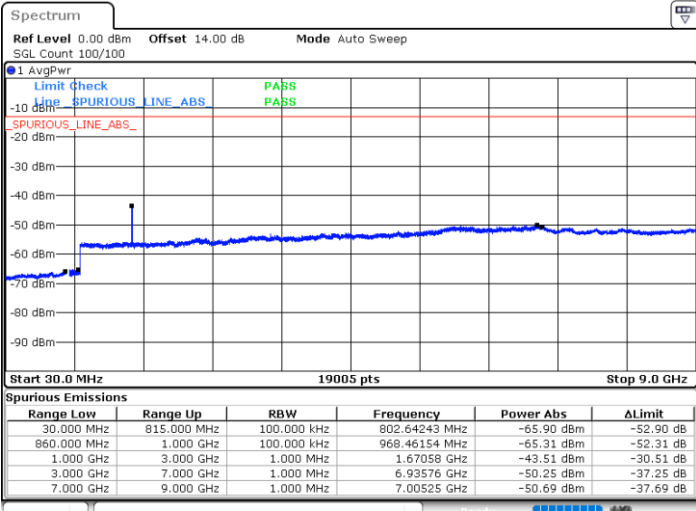

LTE Band 5 / 3MHz

Middle Channel / QPSK

Middle Channel / 16QAM

Date: 28.NOV.2022 10:02:03

Date: 28.NOV.2022 10:03:15

Highest Channel / QPSK

Highest Channel / 16QAM

Date: 28.NOV.2022 10:13:32

Date: 28.NOV.2022 10:14:45

LTE Band 5 / 5MHz

Lowest Channel / QPSK

Lowest Channel / 16QAM

Date: 28.NOV.2022 10:38:04

Date: 28.NOV.2022 10:39:16

Middle Channel / QPSK

Middle Channel / 16QAM