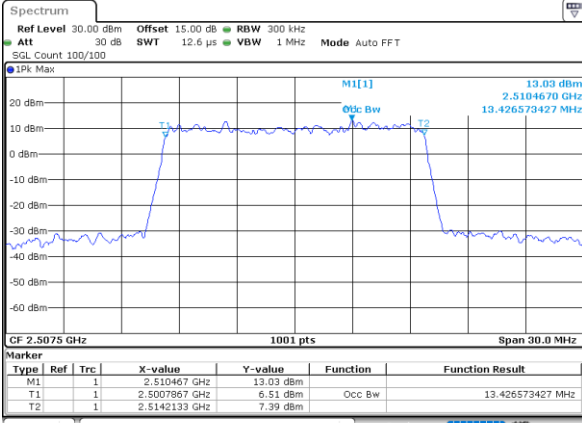

Highest Channel / 20MHz / QPSK

Date: 25.NOV.2022 19:29:42

Highest Channel / 20MHz / 16QAM

Date: 25.NOV.2022 19:30:06

LTE Band 7

Lowest Channel / 5MHz / 64QAM

Date: 25_NOV.2022 17:53:06

Lowest Channel / 10MHz / 64QAM

Date: 25_NOV.2022 18:28:33

Middle Channel / 5MHz / 64QAM

Date: 25_NOV.2022 17:57:52

Middle Channel / 10MHz / 64QAM

Date: 25_NOV.2022 18:33:19

Highest Channel / 5MHz / 64QAM

Date: 25_NOV.2022 17:59:52

Highest Channel / 10MHz / 64QAM

Date: 25_NOV.2022 18:33:18

LTE Band 7

Lowest Channel / 15MHz / 64QAM

Date: 25_NOV_2022 19:04:02

Lowest Channel / 20MHz / 64QAM

Date: 25_NOV_2022 19:13:33

Middle Channel / 15MHz / 64QAM

Date: 25_NOV_2022 19:08:48