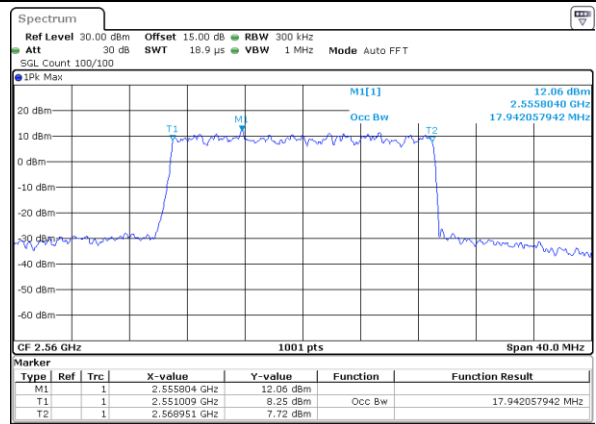

Middle Channel / 20MHz / 64QAM

Date: 25_NOV_2022 19:44:19

Highest Channel / 15MHz / 64QAM

Date: 25_NOV_2022 19:10:48

Highest Channel / 20MHz / 64QAM

Date: 25_NOV_2022 19:44:18