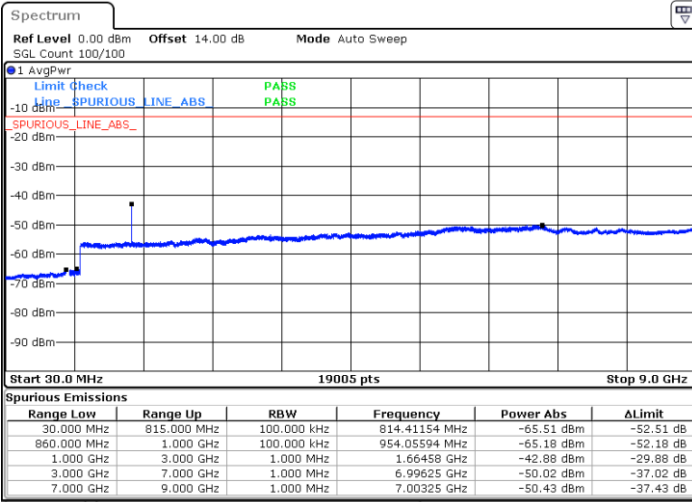

Date: 28.NOV.2022 10:42:02

Date: 28.NOV.2022 10:43:14

LTE Band 5 / 5MHz

Highest Channel / QPSK

Date: 28.NOV.2022 10:53:33

Highest Channel / 16QAM

Date: 28.NOV.2022 10:54:46

LTE Band 5 / 10MHz

Lowest Channel / QPSK

Date: 28.NOV.2022 11:16:53

Lowest Channel / 16QAM

Date: 28.NOV.2022 11:18:06

LTE Band 5 / 10MHz

Middle Channel / QPSK

Middle Channel / 16QAM

Date: 28.NOV.2022 11:20:53

Date: 28.NOV.2022 11:22:05

Highest Channel / QPSK

Highest Channel / 16QAM

Date: 28.NOV.2022 11:32:23

Date: 28.NOV.2022 11:33:35

LTE Band 5 / 1.4MHz

Lowest Channel / 64QAM

Middle Channel / 64QAM