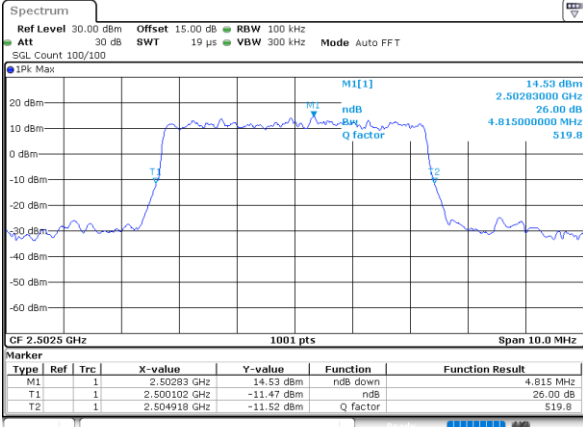

LTE Band 7

Lowest Channel / 5MHz / QPSK

Date: 25.NOV.2022 17:29:56