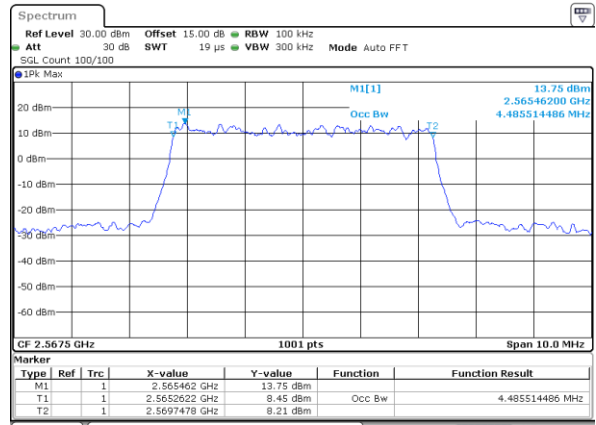

Middle Channel / 20MHz / 64QAM

Date: 25_NOV.2022 19:44:33

Highest Channel / 15MHz / 64QAM

Date: 25_NOV.2022 19:11:02

Highest Channel / 20MHz / 64QAM

Date: 25_NOV.2022 19:44:33

Occupied Bandwidth

Mode	LTE Band 7 : 99%OBW(MHz)											
BW	1.4MHz		3MHz		5MHz		10MHz		15MHz		20MHz	
Mod.	QPSK	16QAM	QPSK	16QAM	QPSK	16QAM	QPSK	16QAM	QPSK	16QAM	QPSK	16QAM
Lowest CH	-	-	-	-	4.53	4.50	9.05	9.01	13.40	13.40	17.86	17.94
Middle CH	-	-	-	-	4.48	4.51	9.03	9.05	13.49	13.46	17.86	17.94
Highest CH	-	-	-	-	4.49	4.49	9.05	9.05	13.46	13.43	17.82	17.86
Mode	LTE Band 7 : 99%OBW(MHz)											
BW	1.4MHz		3MHz		5MHz		10MHz		15MHz		20MHz	
Mod.	64QAM		64QAM		64QAM		64QAM		64QAM		64QAM	
Lowest CH	-	-	-	-	4.52	-	9.05	-	13.43	-	17.82	-
Middle CH	-	-	-	-	4.48	-	9.05	-	13.40	-	17.86	-
Highest CH	-	-	-	-	4.50	-	9.01	-	13.46	-	17.94	-

LTE Band 7

Lowest Channel / 5MHz / QPSK

Date: 25,NOV,2022 17:29:08

Lowest Channel / 5MHz / 16QAM

Date: 25,NOV,2022 17:29:32

Middle Channel / 5MHz / QPSK

Date: 25,NOV,2022 17:39:00

Middle Channel / 5MHz / 16QAM

Date: 25,NOV,2022 17:39:23

Highest Channel / 5MHz / QPSK

Date: 25,NOV,2022 17:43:16

Highest Channel / 5MHz / 16QAM

Date: 25,NOV,2022 17:43:40

LTE Band 7

Lowest Channel / 10MHz / QPSK

Date: 25_NOV.2022 18:04:37