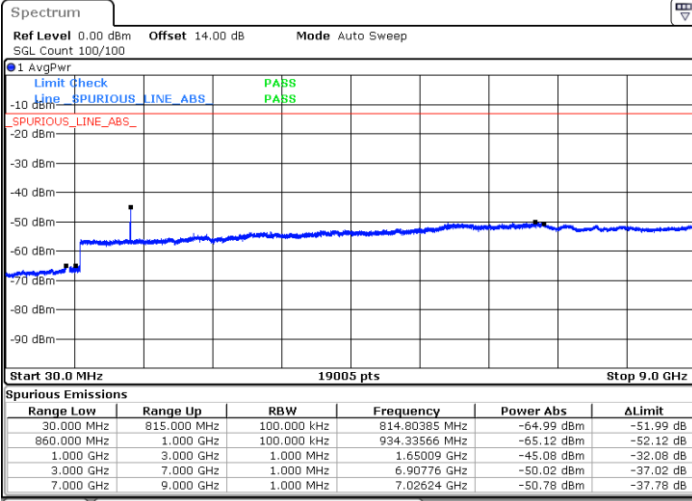

LTE Band 5 / 3MHz

Middle Channel / QPSK

Middle Channel / 16QAM

Date: 28.NOV.2022 10:02:03

Date: 28.NOV.2022 10:03:15

Highest Channel / QPSK

Highest Channel / 16QAM

Date: 28.NOV.2022 10:13:32

Date: 28.NOV.2022 10:14:45

LTE Band 5 / 5MHz

Lowest Channel / QPSK

Lowest Channel / 16QAM

Date: 28.NOV.2022 10:38:04

Date: 28.NOV.2022 10:39:16

Middle Channel / QPSK

Middle Channel / 16QAM