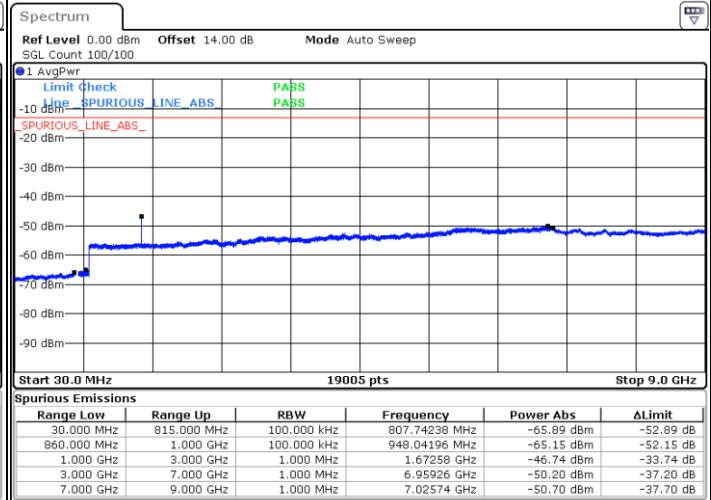

Lowest Channel / QPSK

Date: 28.NOV.2022 11:16:53

Lowest Channel / 16QAM

Date: 28.NOV.2022 11:18:06

LTE Band 5 / 10MHz

Middle Channel / QPSK

Middle Channel / 16QAM

Date: 28.NOV.2022 11:20:53

Date: 28.NOV.2022 11:22:05

Highest Channel / QPSK

Highest Channel / 16QAM

Date: 28.NOV.2022 11:32:23

Date: 28.NOV.2022 11:33:35

LTE Band 5 / 1.4MHz

Lowest Channel / 64QAM

Middle Channel / 64QAM

Date: 28.NOV.2022 09:40:30

Date: 28.NOV.2022 09:42:20

Highest Channel / 64QAM

N/A

Date: 28.NOV.2022 09:47:46

N/A

LTE Band 5 / 3MHz

Lowest Channel / 64QAM