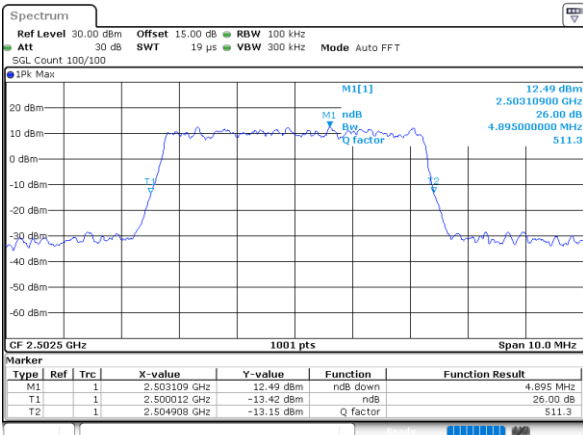

Highest Channel / 20MHz / QPSK

Date: 25_NOV.2022 19:30:30

Highest Channel / 20MHz / 16QAM

Date: 25_NOV.2022 19:30:54

LTE Band 7

Lowest Channel / 5MHz / 64QAM

Date: 25.NOV.2022 17:53:21

Lowest Channel / 10MHz / 64QAM