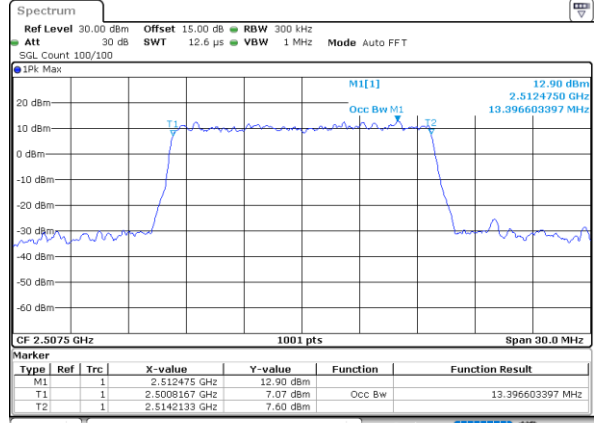

Highest Channel / 10MHz / 16QAM

Date: 25_NOV.2022 18:19:07

LTE Band 7

Lowest Channel / 15MHz / QPSK

Date: 25_NOV_2022 18:40:04

Lowest Channel / 15MHz / 16QAM

Date: 25_NOV_2022 18:40:28

Middle Channel / 15MHz / QPSK

Date: 25_NOV_2022 18:49:55

Middle Channel / 15MHz / 16QAM

Date: 25_NOV_2022 18:50:19

Highest Channel / 15MHz / QPSK

Date: 25_NOV_2022 18:54:12

Highest Channel / 15MHz / 16QAM

Date: 25_NOV_2022 18:54:35

LTE Band 7