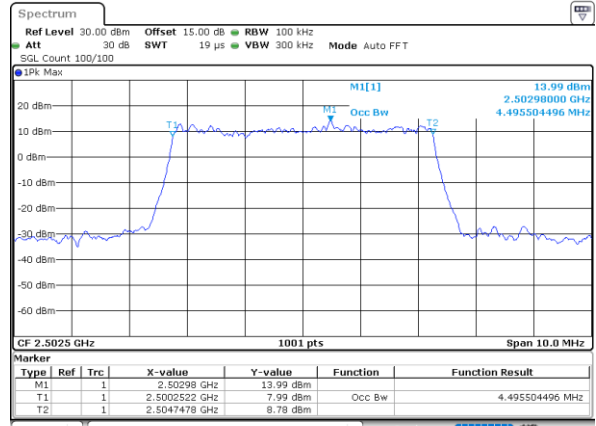

Date: 25.NOV.2022 18:35:33

LTE Band 7

Lowest Channel / 15MHz / 64QAM

Date: 25_NOV.2022 19:04:16

Lowest Channel / 20MHz / 64QAM

Date: 25_NOV.2022 19:13:47

Middle Channel / 15MHz / 64QAM

Date: 25_NOV.2022 19:09:03

Middle Channel / 20MHz / 64QAM

Date: 25_NOV.2022 19:44:33

Highest Channel / 15MHz / 64QAM

Date: 25_NOV.2022 19:11:02

Highest Channel / 20MHz / 64QAM

Date: 25_NOV.2022 19:44:33

Occupied Bandwidth

Mode	LTE Band 7 : 99%OBW(MHz)											
BW	1.4MHz		3MHz		5MHz		10MHz		15MHz		20MHz	
Mod.	QPSK	16QAM	QPSK	16QAM	QPSK	16QAM	QPSK	16QAM	QPSK	16QAM	QPSK	16QAM
Lowest CH	-	-	-	-	4.53	4.50	9.05	9.01	13.40	13.40	17.86	17.94
Middle CH	-	-	-	-	4.48	4.51	9.03	9.05	13.49	13.46	17.86	17.94
Highest CH	-	-	-	-	4.49	4.49	9.05	9.05	13.46	13.43	17.82	17.86
Mode	LTE Band 7 : 99%OBW(MHz)											
BW	1.4MHz		3MHz		5MHz		10MHz		15MHz		20MHz	
Mod.	64QAM		64QAM		64QAM		64QAM		64QAM		64QAM	
Lowest CH	-	-	-	-	4.52	-	9.05	-	13.43	-	17.82	-
Middle CH	-	-	-	-	4.48	-	9.05	-	13.40	-	17.86	-
Highest CH	-	-	-	-	4.50	-	9.01	-	13.46	-	17.94	-

LTE Band 7

Lowest Channel / 5MHz / QPSK

Date: 25,NOV,2022 17:29:08

Lowest Channel / 5MHz / 16QAM

Date: 25,NOV,2022 17:29:32

Middle Channel / 5MHz / QPSK

Date: 25,NOV,2022 17:39:00

Middle Channel / 5MHz / 16QAM