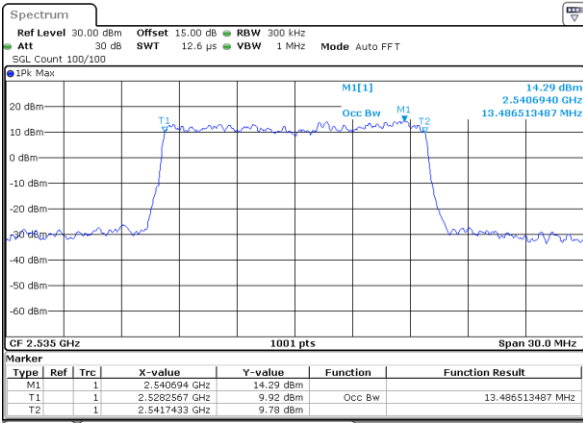

Highest Channel / 10MHz / 16QAM

Date: 25_NOV.2022 18:19:07

LTE Band 7

Lowest Channel / 15MHz / QPSK

Date: 25_NOV_2022 18:40:04

Lowest Channel / 15MHz / 16QAM

Date: 25_NOV_2022 18:40:28

Middle Channel / 15MHz / QPSK

Date: 25_NOV_2022 18:49:55

Middle Channel / 15MHz / 16QAM

Date: 25_NOV_2022 18:50:19

Highest Channel / 15MHz / QPSK

Date: 25_NOV_2022 18:54:12

Highest Channel / 15MHz / 16QAM

Date: 25_NOV_2022 18:54:35

LTE Band 7