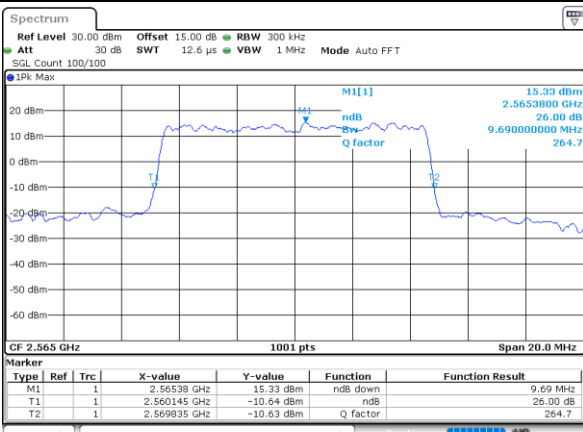

Date: 25.NOV.2022 17:40:110

Highest Channel / 5MHz / QPSK

Date: 25.NOV.2022 17:44:04

Highest Channel / 5MHz / 16QAM

Date: 25.NOV.2022 17:44:128

LTE Band 7

Lowest Channel / 10MHz / QPSK

Date: 25_NOV_2022 18:05:25

Lowest Channel / 10MHz / 16QAM

Date: 25_NOV_2022 18:05:49

Middle Channel / 10MHz / QPSK

Date: 25_NOV_2022 18:15:14

Middle Channel / 10MHz / 16QAM

Date: 25_NOV_2022 18:15:37

Highest Channel / 10MHz / QPSK

Date: 25_NOV_2022 18:19:31

Highest Channel / 10MHz / 16QAM

Date: 25_NOV_2022 18:19:55

LTE Band 7

Lowest Channel / 15MHz / QPSK

Date: 25_NOV.2022 18:40:52

Lowest Channel / 15MHz / 16QAM

Date: 25_NOV.2022 18:41:16

Middle Channel / 15MHz / QPSK