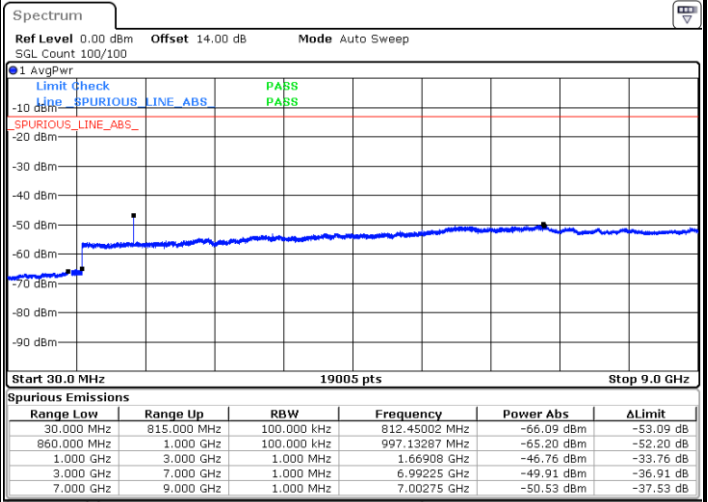

Middle Channel / 64QAM

Highest Channel / 64QAM

N/A

N/A

LTE Band 5 / 5MHz

Lowest Channel / 64QAM

Middle Channel / 64QAM

Date: 28.NOV.2022 11:00:21

Date: 28.NOV.2022 11:02:11

Highest Channel / 64QAM

N/A

Date: 28.NOV.2022 11:34:48

N/A

Frequency Stability

Test Conditions		LTE Band 5 (QPSK) / Middle Channel	Limit
Temperature (°C)	Voltage (Volt)	BW 10MHz	2.5ppm
		Deviation (ppm)	Result
50	Normal Voltage	0.0018	PASS
40	Normal Voltage	0.0022	
30	Normal Voltage	0.0010	
20(Ref.)	Normal Voltage	0.0000	
10	Normal Voltage	0.0139	
0	Normal Voltage	0.0013	
-10	Normal Voltage	0.0137	
-20	Normal Voltage	0.0124	
-30	Normal Voltage	0.0000	
20	Maximum Voltage	0.0014	
20	Normal Voltage	0.0000	
20	Battery End Point	0.0148	

Note:

1. Normal Voltage =3.87 V. ; Battery End Point (BEP) =3.6 V. ; Maximum Voltage =4.4 V.
2. Note: The frequency fundamental emissions stay within the authorized frequency block.

LTE Band 7 (Main PA)

Peak-to-Average Ratio

Mode	LTE Band 7 / 20MHz				
Mod.	QPSK		16QAM		Limit: 13dB
RB Size	1RB	Full RB	1RB	Full RB	Result
Lowest CH	5.10	5.19	6.00	6.12	PASS
Middle CH	5.10	5.39	5.94	6.32	
Highest CH	5.25	5.10	6.14	6.06	
Mode	LTE Band 7 / 20MHz				
Mod.	64QAM				Limit: 13dB
RB Size	1RB	Full RB			Result
Lowest CH	6.38	6.41	-	-	PASS
Middle CH	6.03	6.64	-	-	
Highest CH	6.38	6.49	-	-	