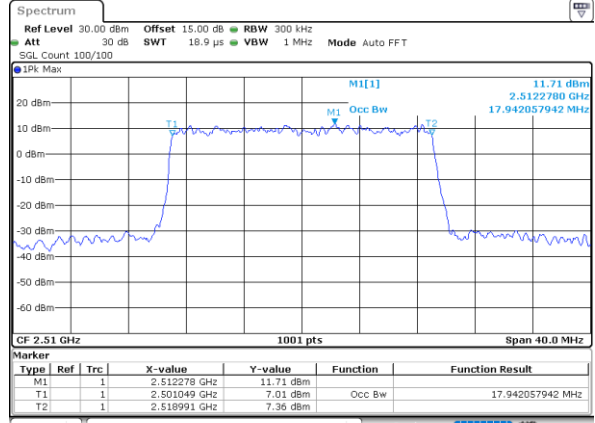

Lowest Channel / 20MHz / 16QAM

Date: 25.NOV.2022 19:15:58