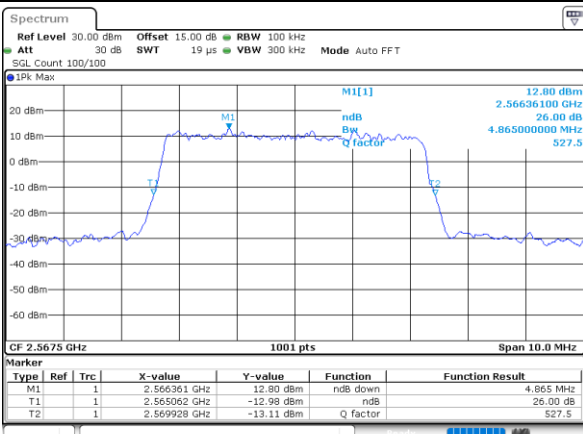

Date: 25.NOV.2022 18:28:48

Middle Channel / 5MHz / 64QAM

Date: 25.NOV.2022 17:58:07

Middle Channel / 10MHz / 64QAM

Date: 25.NOV.2022 18:33:33

Highest Channel / 5MHz / 64QAM

Date: 25.NOV.2022 18:00:06

Highest Channel / 10MHz / 64QAM