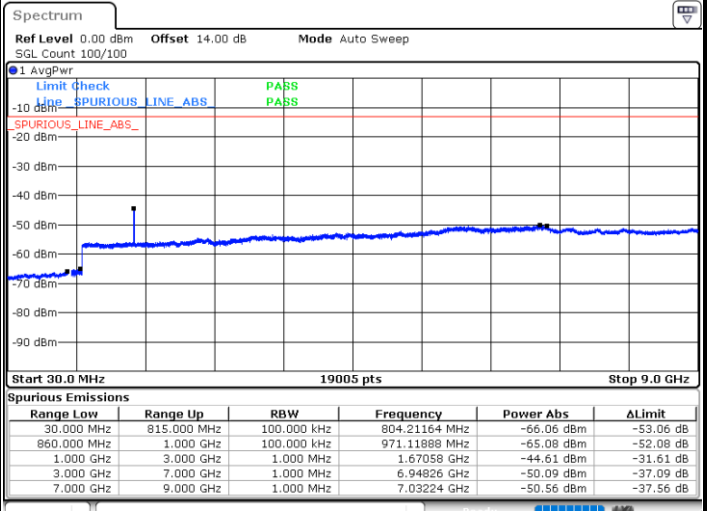

LTE Band 5 / 3MHz

Middle Channel / QPSK

Middle Channel / 16QAM

Date: 28.NOV.2022 10:02:03

Date: 28.NOV.2022 10:03:15

Highest Channel / QPSK

Highest Channel / 16QAM

Date: 28.NOV.2022 10:13:32