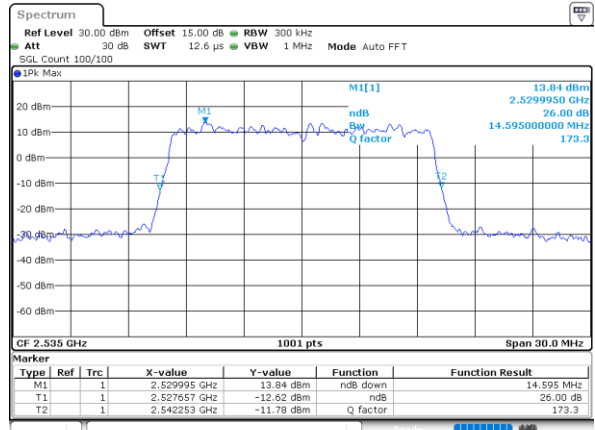

Highest Channel / 10MHz / 16QAM

Date: 25_NOV_2022 18:19:55

LTE Band 7

Lowest Channel / 15MHz / QPSK

Date: 25_NOV.2022 18:40:52

Lowest Channel / 15MHz / 16QAM

Date: 25_NOV.2022 18:41:16

Middle Channel / 15MHz / QPSK

Date: 25_NOV.2022 18:50:42

Middle Channel / 15MHz / 16QAM

Date: 25_NOV.2022 18:51:05

Highest Channel / 15MHz / QPSK

Date: 25_NOV.2022 18:54:59

Highest Channel / 15MHz / 16QAM

Date: 25_NOV.2022 18:55:23

LTE Band 7