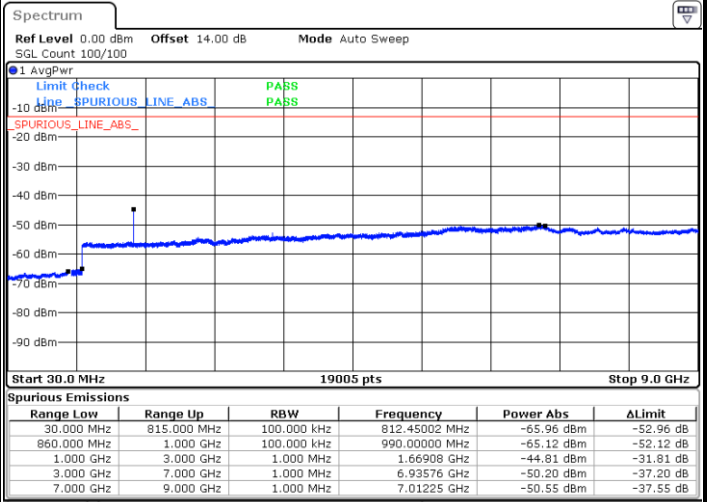

Date: 28.NOV.2022 10:14:45

LTE Band 5 / 5MHz

Lowest Channel / QPSK

Lowest Channel / 16QAM

Date: 28.NOV.2022 10:38:04

Date: 28.NOV.2022 10:39:16

Middle Channel / QPSK

Middle Channel / 16QAM

Date: 28.NOV.2022 10:42:02

Date: 28.NOV.2022 10:43:14

LTE Band 5 / 5MHz

Highest Channel / QPSK

Date: 28.NOV.2022 10:53:33

Highest Channel / 16QAM

Date: 28.NOV.2022 10:54:46

LTE Band 5 / 10MHz