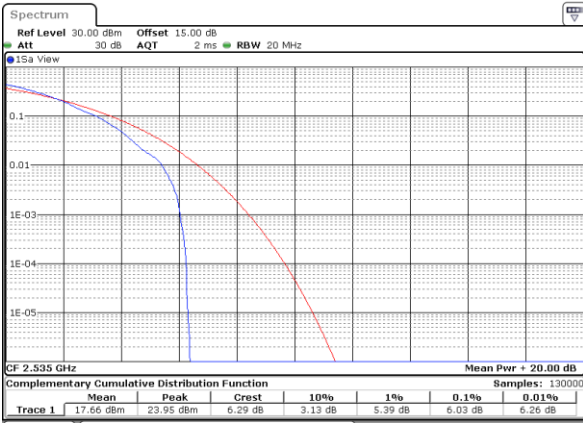

Lowest Channel / Full RB

Date: 25.NOV.2022 19:51:10

Middle Channel / 1RB

Date: 25.NOV.2022 19:51:05

Middle Channel / Full RB

Date: 25.NOV.2022 19:51:10

Highest Channel / 1RB

Date: 25.NOV.2022 19:52:45

Highest Channel / Full RB

Date: 25.NOV.2022 19:53:11

LTE Band 7 / 20MHz / 64QAM

Lowest Channel / 1RB

Date: 28.NOV.2022 09:56:26

Lowest Channel / Full RB

Date: 25.NOV.2022 19:56:133

Middle Channel / 1RB

Date: 28.NOV.2022 09:57:15

Middle Channel / Full RB

Date: 25.NOV.2022 19:57:123

Highest Channel / 1RB

Date: 25.NOV.2022 19:57:48

Highest Channel / Full RB

Date: 25.NOV.2022 19:58:113

26dB Bandwidth