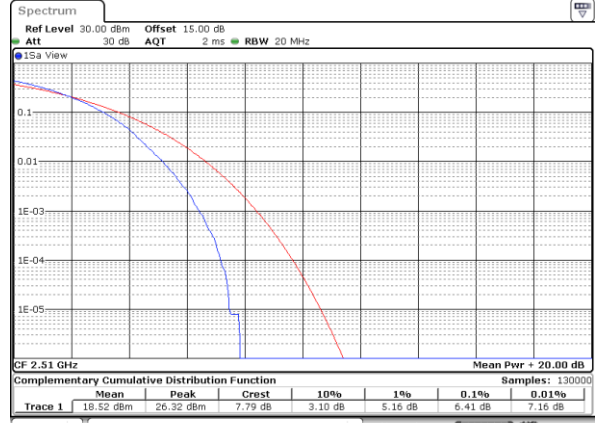

Lowest Channel / Full RB

Date: 25.NOV.2022 19:51:10

Middle Channel / 1RB

Date: 25.NOV.2022 19:51:05

Middle Channel / Full RB

Date: 25.NOV.2022 19:51:10

Highest Channel / 1RB

Date: 25.NOV.2022 19:52:45

Highest Channel / Full RB

Date: 25.NOV.2022 19:53:11

LTE Band 7 / 20MHz / 64QAM

Lowest Channel / 1RB

Date: 28.NOV.2022 09:56:26

Lowest Channel / Full RB

Date: 25.NOV.2022 19:56:133

Middle Channel / 1RB

Date: 28.NOV.2022 09:57:15

Middle Channel / Full RB

Date: 25.NOV.2022 19:57:123

Highest Channel / 1RB

Date: 25.NOV.2022 19:57:48

Highest Channel / Full RB

Date: 25.NOV.2022 19:58:113

26dB Bandwidth

Mode	LTE Band 7 : 26dB BW(MHz)											
BW	1.4MHz		3MHz		5MHz		10MHz		15MHz		20MHz	
Mod.	QPSK	16QAM	QPSK	16QAM	QPSK	16QAM	QPSK	16QAM	QPSK	16QAM	QPSK	16QAM
Lowest CH	-	-	-	-	4.82	4.79	9.73	9.69	14.24	14.30	19.10	18.94
Middle CH	-	-	-	-	4.89	4.88	9.77	9.87	14.42	14.60	19.26	18.90
Highest CH	-	-	-	-	4.94	4.92	9.69	9.75	14.51	14.42	18.70	18.82
Mode	LTE Band 7 : 26dB BW(MHz)											
BW	1.4MHz		3MHz		5MHz		10MHz		15MHz		20MHz	
Mod.	64QAM		64QAM		64QAM		64QAM		64QAM		64QAM	
Lowest CH	-	-	-	-	4.90	-	9.73	-	14.36	-	18.82	-
Middle CH	-	-	-	-	4.98	-	9.79	-	14.27	-	18.94	-
Highest CH	-	-	-	-	4.87	-	9.75	-	14.27	-	18.66	-