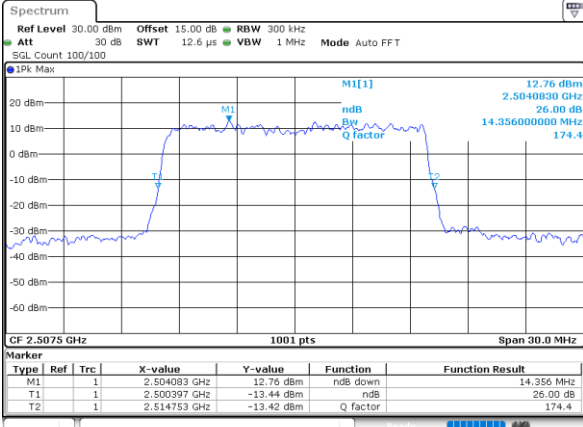

LTE Band 7

Lowest Channel / 15MHz / 64QAM

Date: 25_NOV.2022 19:04:16