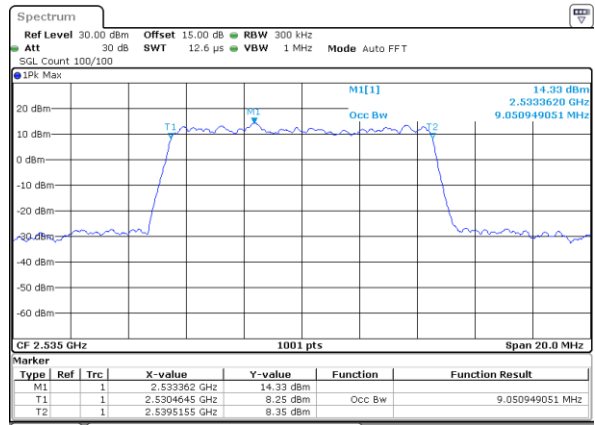

Highest Channel / 20MHz / QPSK

Date: 25.NOV.2022 19:29:42

Highest Channel / 20MHz / 16QAM

Date: 25.NOV.2022 19:30:06

LTE Band 7

Lowest Channel / 5MHz / 64QAM

Date: 25_NOV.2022 17:53:06

Lowest Channel / 10MHz / 64QAM

Date: 25_NOV.2022 18:28:33

Middle Channel / 5MHz / 64QAM

Date: 25_NOV.2022 17:57:52

Middle Channel / 10MHz / 64QAM

Date: 25_NOV.2022 18:33:19

Highest Channel / 5MHz / 64QAM

Date: 25_NOV.2022 17:59:52

Highest Channel / 10MHz / 64QAM