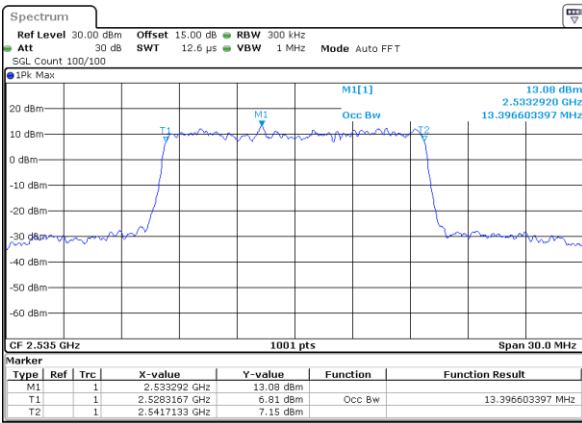

Date: 25_NOV.2022 18:28:33

Middle Channel / 5MHz / 64QAM

Date: 25_NOV.2022 17:57:52

Middle Channel / 10MHz / 64QAM

Date: 25_NOV.2022 18:33:19

Highest Channel / 5MHz / 64QAM

Date: 25_NOV.2022 17:59:52

Highest Channel / 10MHz / 64QAM

Date: 25_NOV.2022 18:33:18

LTE Band 7

Lowest Channel / 15MHz / 64QAM

Date: 25_NOV_2022 19:04:02

Lowest Channel / 20MHz / 64QAM

Date: 25_NOV_2022 19:13:33

Middle Channel / 15MHz / 64QAM

Date: 25_NOV_2022 19:08:48

Middle Channel / 20MHz / 64QAM

Date: 25_NOV_2022 19:44:19

Highest Channel / 15MHz / 64QAM

Date: 25_NOV_2022 19:10:48

Highest Channel / 20MHz / 64QAM

Date: 25_NOV_2022 19:44:18