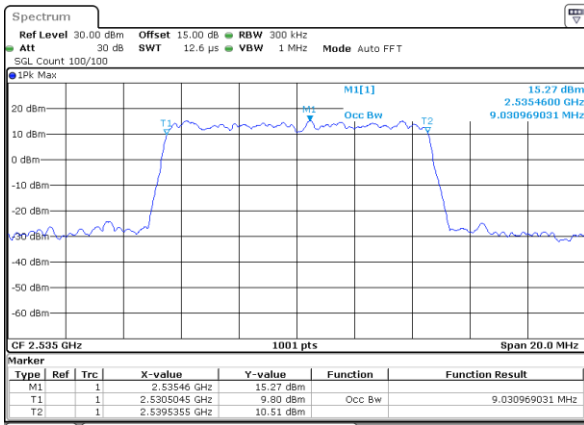

Middle Channel / 10MHz / QPSK

Date: 25_NOV.2022 18:14:27