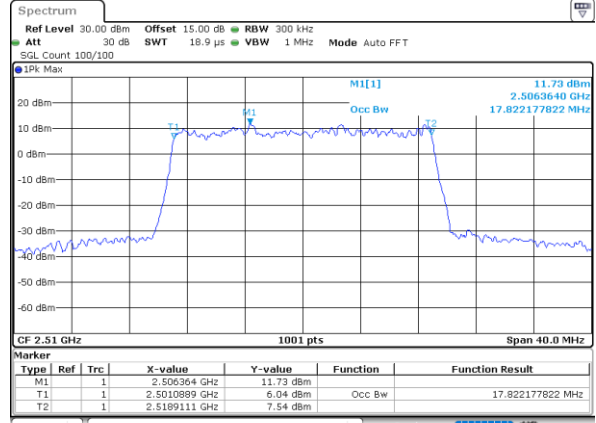

Date: 25_NOV.2022 18:33:18

LTE Band 7

Lowest Channel / 15MHz / 64QAM

Date: 25_NOV_2022 19:04:02

Lowest Channel / 20MHz / 64QAM

Date: 25_NOV_2022 19:13:33

Middle Channel / 15MHz / 64QAM

Date: 25_NOV_2022 19:08:48

Middle Channel / 20MHz / 64QAM

Date: 25_NOV_2022 19:44:19

Highest Channel / 15MHz / 64QAM

Date: 25_NOV_2022 19:10:48

Highest Channel / 20MHz / 64QAM

Date: 25_NOV_2022 19:44:18