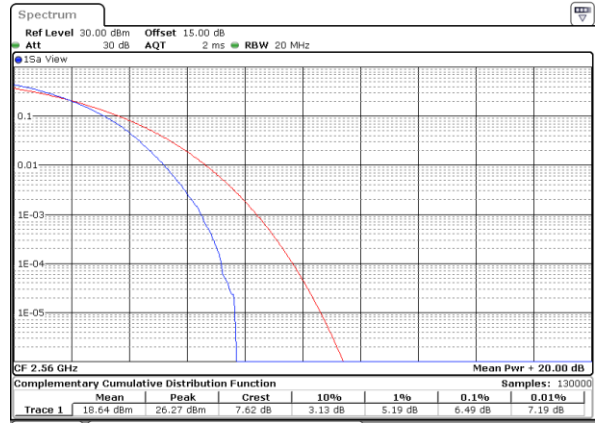

Highest Channel / Full RB

Date: 25.NOV.2022 19:53:11

LTE Band 7 / 20MHz / 64QAM

Lowest Channel / 1RB

Date: 28.NOV.2022 09:56:26

Lowest Channel / Full RB

Date: 25.NOV.2022 19:56:133

Middle Channel / 1RB

Date: 28.NOV.2022 09:57:15

Middle Channel / Full RB

Date: 25.NOV.2022 19:57:123

Highest Channel / 1RB

Date: 25.NOV.2022 19:57:48

Highest Channel / Full RB

Date: 25.NOV.2022 19:58:113

26dB Bandwidth

Mode	LTE Band 7 : 26dB BW(MHz)											
BW	1.4MHz		3MHz		5MHz		10MHz		15MHz		20MHz	
Mod.	QPSK	16QAM	QPSK	16QAM	QPSK	16QAM	QPSK	16QAM	QPSK	16QAM	QPSK	16QAM
Lowest CH	-	-	-	-	4.82	4.79	9.73	9.69	14.24	14.30	19.10	18.94
Middle CH	-	-	-	-	4.89	4.88	9.77	9.87	14.42	14.60	19.26	18.90
Highest CH	-	-	-	-	4.94	4.92	9.69	9.75	14.51	14.42	18.70	18.82
Mode	LTE Band 7 : 26dB BW(MHz)											
BW	1.4MHz		3MHz		5MHz		10MHz		15MHz		20MHz	
Mod.	64QAM		64QAM		64QAM		64QAM		64QAM		64QAM	
Lowest CH	-	-	-	-	4.90	-	9.73	-	14.36	-	18.82	-
Middle CH	-	-	-	-	4.98	-	9.79	-	14.27	-	18.94	-
Highest CH	-	-	-	-	4.87	-	9.75	-	14.27	-	18.66	-