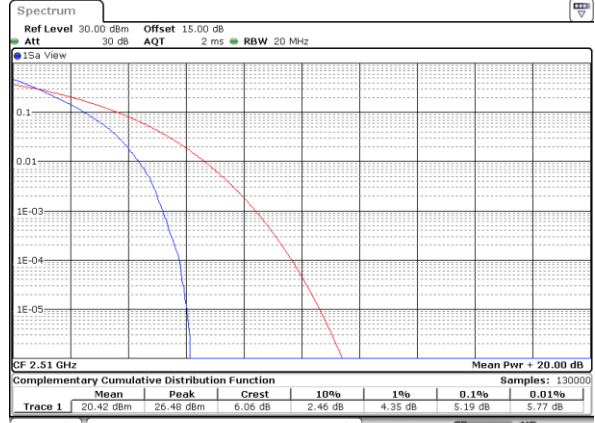

Note:

1. Normal Voltage =3.87 V. ; Battery End Point (BEP) =3.6 V. ; Maximum Voltage =4.4 V.
2. Note: The frequency fundamental emissions stay within the authorized frequency block.

LTE Band 7 (Main PA)

Peak-to-Average Ratio

Mode	LTE Band 7 / 20MHz				
Mod.	QPSK		16QAM		Limit: 13dB
RB Size	1RB	Full RB	1RB	Full RB	Result
Lowest CH	5.10	5.19	6.00	6.12	PASS
Middle CH	5.10	5.39	5.94	6.32	
Highest CH	5.25	5.10	6.14	6.06	
Mode	LTE Band 7 / 20MHz				
Mod.	64QAM				Limit: 13dB
RB Size	1RB	Full RB			Result
Lowest CH	6.38	6.41	-	-	PASS
Middle CH	6.03	6.64	-	-	
Highest CH	6.38	6.49	-	-	

LTE Band 7 / 20MHz / QPSK

Lowest Channel / 1RB

Date: 25.NOV.2022 19:53:36

Lowest Channel / Full RB

Date: 25.NOV.2022 19:54:02

Middle Channel / 1RB

Date: 25.NOV.2022 19:54:27

Middle Channel / Full RB