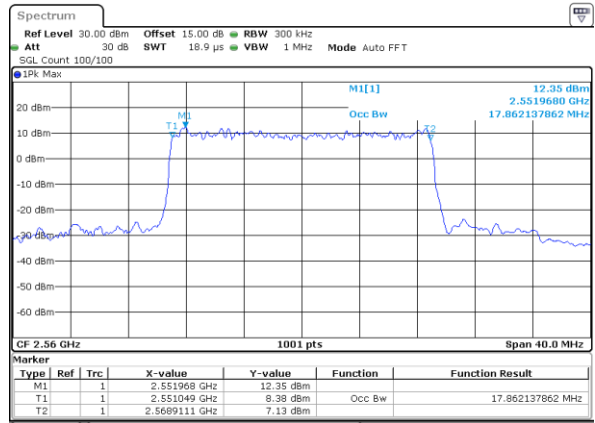

Date: 25_NOV_2022 18:49:55

Middle Channel / 15MHz / 16QAM

Date: 25_NOV_2022 18:50:19

Highest Channel / 15MHz / QPSK

Date: 25_NOV_2022 18:54:12

Highest Channel / 15MHz / 16QAM

Date: 25_NOV_2022 18:54:35

LTE Band 7

Lowest Channel / 20MHz / QPSK

Date: 25.NOV.2022 19:15:34

Lowest Channel / 20MHz / 16QAM

Date: 25.NOV.2022 19:15:58

Middle Channel / 20MHz / QPSK

Date: 25.NOV.2022 19:25:26

Middle Channel / 20MHz / 16QAM

Date: 25.NOV.2022 19:25:49

Highest Channel / 20MHz / QPSK

Date: 25.NOV.2022 19:29:42

Highest Channel / 20MHz / 16QAM

Date: 25.NOV.2022 19:30:06

LTE Band 7

Lowest Channel / 5MHz / 64QAM

Date: 25_NOV.2022 17:53:06

Lowest Channel / 10MHz / 64QAM