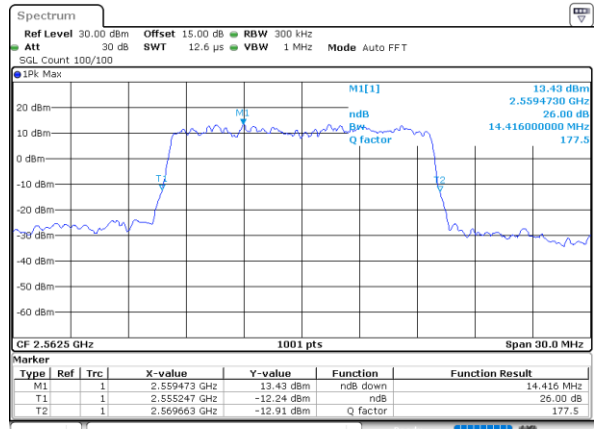

Highest Channel / 10MHz / 16QAM

Date: 25_NOV_2022 18:19:55

LTE Band 7

Lowest Channel / 15MHz / QPSK

Date: 25_NOV.2022 18:40:52

Lowest Channel / 15MHz / 16QAM

Date: 25_NOV.2022 18:41:16

Middle Channel / 15MHz / QPSK

Date: 25_NOV.2022 18:50:42

Middle Channel / 15MHz / 16QAM

Date: 25_NOV.2022 18:51:05

Highest Channel / 15MHz / QPSK

Date: 25_NOV.2022 18:54:59

Highest Channel / 15MHz / 16QAM

Date: 25_NOV.2022 18:55:23

LTE Band 7