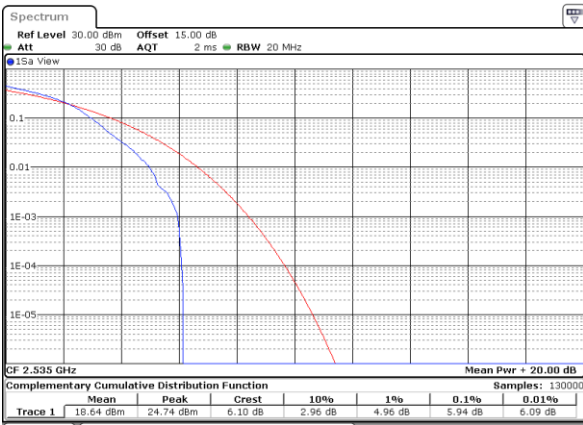

LTE Band 7 / 20MHz / QPSK

Lowest Channel / 1RB

Date: 25.NOV.2022 19:53:36

Lowest Channel / Full RB

Date: 25.NOV.2022 19:54:02

Middle Channel / 1RB

Date: 25.NOV.2022 19:54:27

Middle Channel / Full RB

Date: 25.NOV.2022 19:54:52

Highest Channel / 1RB

Date: 25.NOV.2022 19:55:17

Highest Channel / Full RB

Date: 25.NOV.2022 19:55:42

LTE Band 7 / 20MHz / 16QAM

Lowest Channel / 1RB

Date: 25.NOV.2022 19:51:05

Lowest Channel / Full RB

Date: 25.NOV.2022 19:51:10

Middle Channel / 1RB

Date: 25.NOV.2022 19:51:05

Middle Channel / Full RB

Date: 25.NOV.2022 19:51:10

Highest Channel / 1RB

Date: 25.NOV.2022 19:52:45