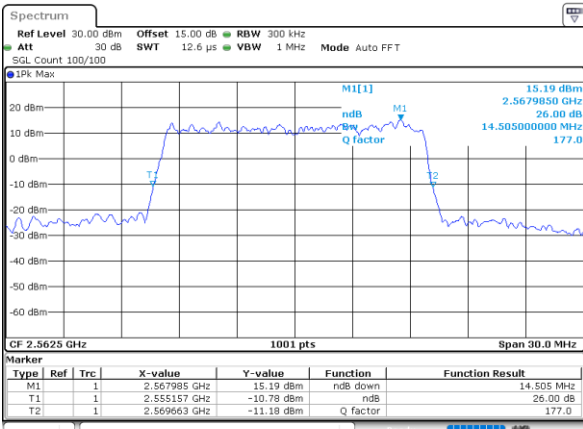

Highest Channel / 15MHz / QPSK

Date: 25_NOV.2022 18:54:59