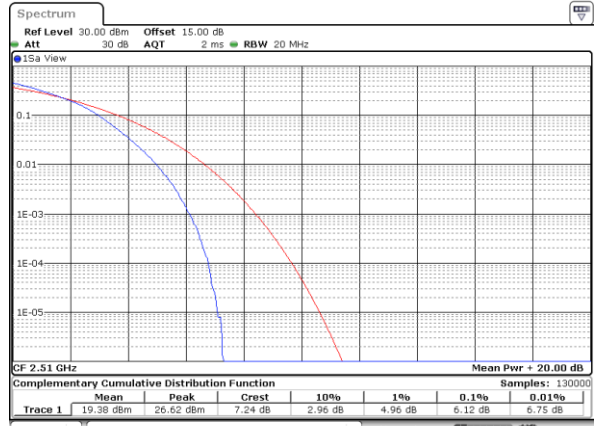

LTE Band 7 / 20MHz / QPSK

Lowest Channel / 1RB

Date: 25.NOV.2022 19:53:36

Lowest Channel / Full RB

Date: 25.NOV.2022 19:54:02

Middle Channel / 1RB

Date: 25.NOV.2022 19:54:27

Middle Channel / Full RB

Date: 25.NOV.2022 19:54:52

Highest Channel / 1RB

Date: 25.NOV.2022 19:55:17

Highest Channel / Full RB

Date: 25.NOV.2022 19:55:42

LTE Band 7 / 20MHz / 16QAM

Lowest Channel / 1RB

Date: 25.NOV.2022 19:51:05

Lowest Channel / Full RB

Date: 25.NOV.2022 19:51:10

Middle Channel / 1RB

Date: 25.NOV.2022 19:51:05

Middle Channel / Full RB

Date: 25.NOV.2022 19:51:10

Highest Channel / 1RB

Date: 25.NOV.2022 19:52:45