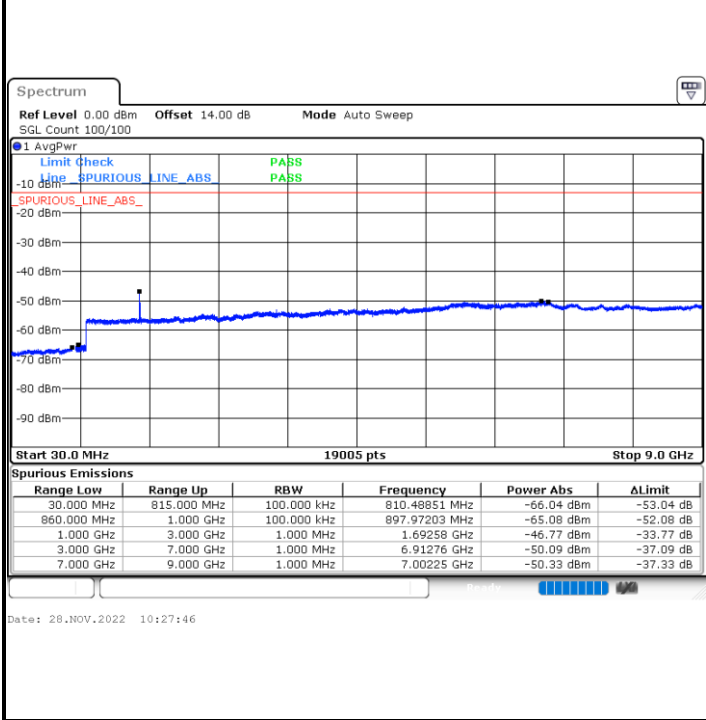

Date: 28.NOV.2022 11:22:05

Highest Channel / QPSK

Highest Channel / 16QAM

Date: 28.NOV.2022 11:32:23

Date: 28.NOV.2022 11:33:35

LTE Band 5 / 1.4MHz

Lowest Channel / 64QAM

Middle Channel / 64QAM

Date: 28.NOV.2022 09:40:30

Date: 28.NOV.2022 09:42:20

Highest Channel / 64QAM

N/A

Date: 28.NOV.2022 09:47:46

N/A

LTE Band 5 / 3MHz

Lowest Channel / 64QAM

Middle Channel / 64QAM

Highest Channel / 64QAM

N/A

N/A

LTE Band 5 / 5MHz

Lowest Channel / 64QAM

Middle Channel / 64QAM

Date: 28.NOV.2022 11:00:21

Date: 28.NOV.2022 11:02:11

Highest Channel / 64QAM

N/A

Date: 28.NOV.2022 11:34:48

N/A

Frequency Stability

Test Conditions		LTE Band 5 (QPSK) / Middle Channel	Limit
Temperature (°C)	Voltage (Volt)	BW 10MHz	2.5ppm
		Deviation (ppm)	Result
50	Normal Voltage	0.0018	PASS
40	Normal Voltage	0.0022	
30	Normal Voltage	0.0010	
20(Ref.)	Normal Voltage	0.0000	
10	Normal Voltage	0.0139	
0	Normal Voltage	0.0013	
-10	Normal Voltage	0.0137	
-20	Normal Voltage	0.0124	
-30	Normal Voltage	0.0000	
20	Maximum Voltage	0.0014	
20	Normal Voltage	0.0000	
20	Battery End Point	0.0148	