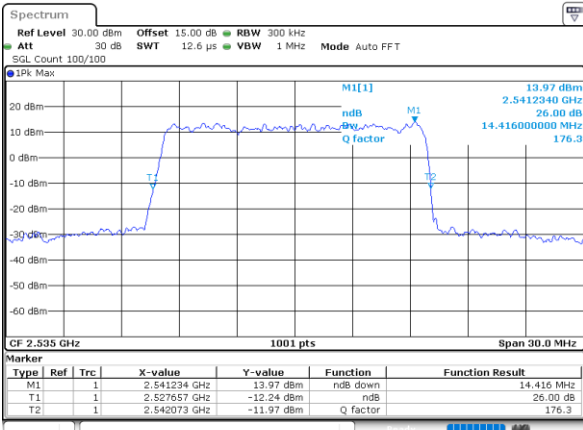

Highest Channel / 10MHz / 16QAM

Date: 25_NOV_2022 18:19:55

LTE Band 7

Lowest Channel / 15MHz / QPSK

Date: 25_NOV.2022 18:40:52

Lowest Channel / 15MHz / 16QAM

Date: 25_NOV.2022 18:41:16

Middle Channel / 15MHz / QPSK