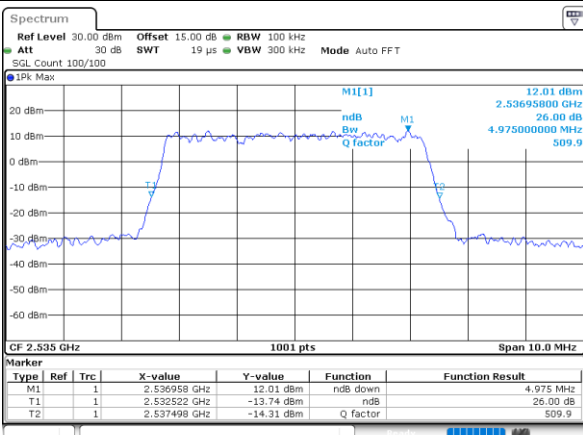

Middle Channel / 5MHz / 64QAM

Date: 25.NOV.2022 17:58:07