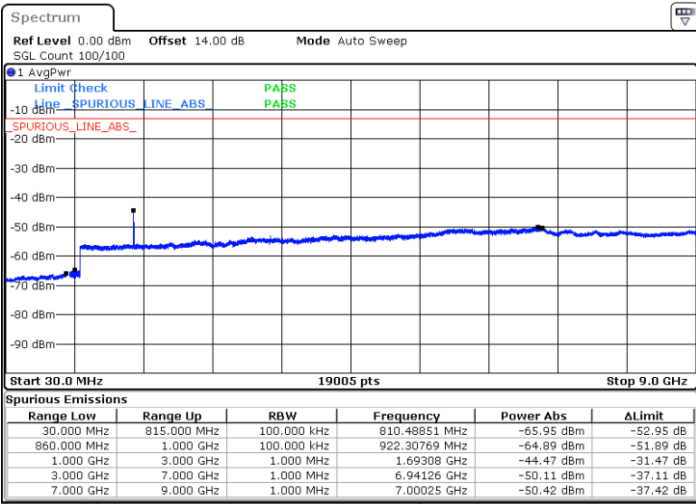

LTE Band 5 / 3MHz

Middle Channel / QPSK

Middle Channel / 16QAM

Date: 28.NOV.2022 10:02:03

Date: 28.NOV.2022 10:03:15

Highest Channel / QPSK

Highest Channel / 16QAM

Date: 28.NOV.2022 10:13:32