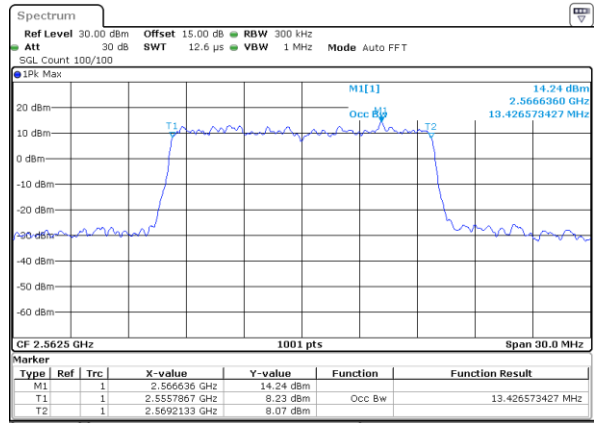

Highest Channel / 10MHz / 16QAM

Date: 25_NOV.2022 18:19:07

LTE Band 7

Lowest Channel / 15MHz / QPSK

Date: 25_NOV_2022 18:40:04

Lowest Channel / 15MHz / 16QAM

Date: 25_NOV_2022 18:40:28

Middle Channel / 15MHz / QPSK

Date: 25_NOV_2022 18:49:55

Middle Channel / 15MHz / 16QAM

Date: 25_NOV_2022 18:50:19

Highest Channel / 15MHz / QPSK

Date: 25_NOV_2022 18:54:12

Highest Channel / 15MHz / 16QAM

Date: 25_NOV_2022 18:54:35

LTE Band 7