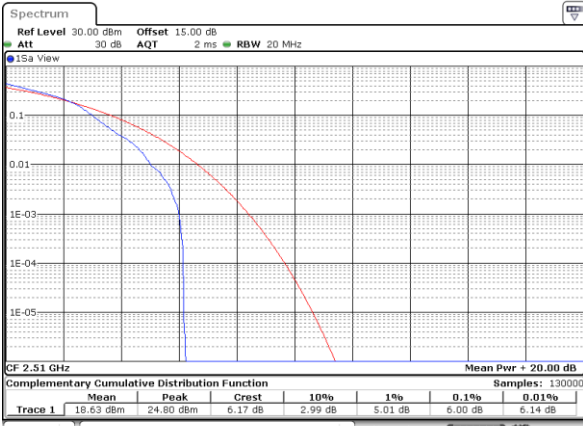

LTE Band 7 / 20MHz / QPSK

Lowest Channel / 1RB

Date: 25.NOV.2022 19:53:36

Lowest Channel / Full RB

Date: 25.NOV.2022 19:54:02

Middle Channel / 1RB

Date: 25.NOV.2022 19:54:27

Middle Channel / Full RB

Date: 25.NOV.2022 19:54:52

Highest Channel / 1RB

Date: 25.NOV.2022 19:55:17

Highest Channel / Full RB

Date: 25.NOV.2022 19:55:42

LTE Band 7 / 20MHz / 16QAM

Lowest Channel / 1RB

Date: 25.NOV.2022 19:51:05

Lowest Channel / Full RB

Date: 25.NOV.2022 19:51:10

Middle Channel / 1RB

Date: 25.NOV.2022 19:51:05

Middle Channel / Full RB

Date: 25.NOV.2022 19:51:10

Highest Channel / 1RB

Date: 25.NOV.2022 19:52:45