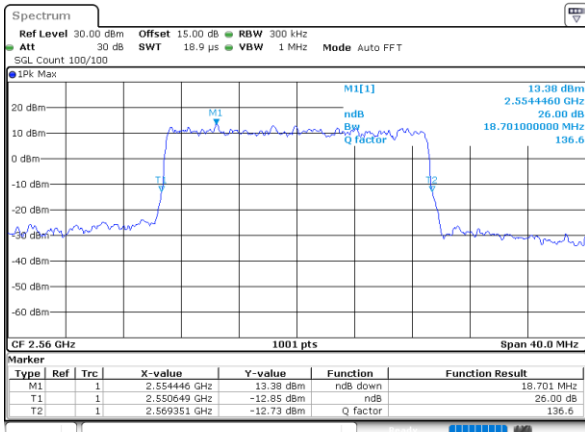

Lowest Channel / 20MHz / QPSK

Date: 25_NOV.2022 19:16:22

Lowest Channel / 20MHz / 16QAM

Date: 25_NOV.2022 19:16:46

Middle Channel / 20MHz / QPSK

Date: 25_NOV.2022 19:26:13

Middle Channel / 20MHz / 16QAM

Date: 25_NOV.2022 19:26:36

Highest Channel / 20MHz / QPSK

Date: 25_NOV.2022 19:30:30

Highest Channel / 20MHz / 16QAM

Date: 25_NOV.2022 19:30:54

LTE Band 7

Lowest Channel / 5MHz / 64QAM

Date: 25.NOV.2022 17:53:21

Lowest Channel / 10MHz / 64QAM