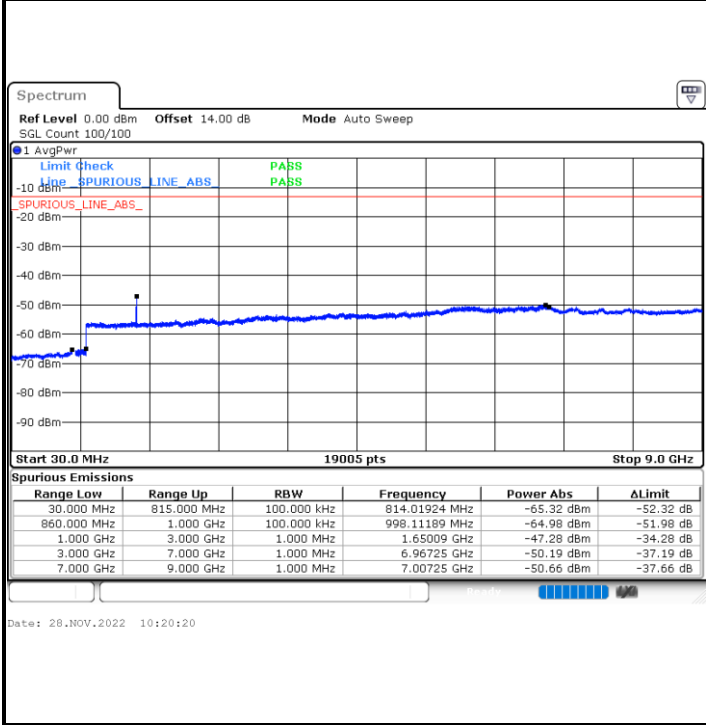

Date: 28.NOV.2022 11:22:05

Highest Channel / QPSK

Highest Channel / 16QAM

Date: 28.NOV.2022 11:32:23

Date: 28.NOV.2022 11:33:35

LTE Band 5 / 1.4MHz

Lowest Channel / 64QAM

Middle Channel / 64QAM

Date: 28.NOV.2022 09:40:30

Date: 28.NOV.2022 09:42:20

Highest Channel / 64QAM

N/A

Date: 28.NOV.2022 09:47:46

N/A

LTE Band 5 / 3MHz

Lowest Channel / 64QAM

Middle Channel / 64QAM

Highest Channel / 64QAM

N/A

N/A

LTE Band 5 / 5MHz

Lowest Channel / 64QAM

Middle Channel / 64QAM

Date: 28.NOV.2022 11:00:21

Date: 28.NOV.2022 11:02:11

Highest Channel / 64QAM

N/A

Date: 28.NOV.2022 11:34:48

N/A

Frequency Stability

Test Conditions		LTE Band 5 (QPSK) / Middle Channel	Limit
Temperature (°C)	Voltage (Volt)	BW 10MHz	2.5ppm
		Deviation (ppm)	Result
50	Normal Voltage	0.0018	PASS
40	Normal Voltage	0.0022	
30	Normal Voltage	0.0010	
20(Ref.)	Normal Voltage	0.0000	
10	Normal Voltage	0.0139	
0	Normal Voltage	0.0013	
-10	Normal Voltage	0.0137	
-20	Normal Voltage	0.0124	
-30	Normal Voltage	0.0000	
20	Maximum Voltage	0.0014	
20	Normal Voltage	0.0000	
20	Battery End Point	0.0148	