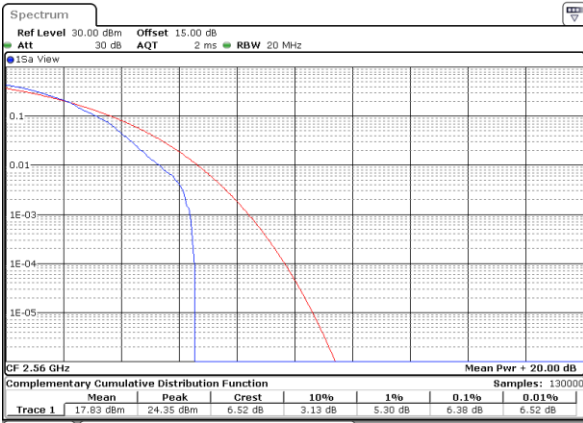

Lowest Channel / Full RB

Date: 25.NOV.2022 19:51:10

Middle Channel / 1RB

Date: 25.NOV.2022 19:51:05

Middle Channel / Full RB

Date: 25.NOV.2022 19:51:10

Highest Channel / 1RB

Date: 25.NOV.2022 19:52:45

Highest Channel / Full RB

Date: 25.NOV.2022 19:53:11

LTE Band 7 / 20MHz / 64QAM

Lowest Channel / 1RB

Date: 28.NOV.2022 09:56:26

Lowest Channel / Full RB

Date: 25.NOV.2022 19:56:133

Middle Channel / 1RB

Date: 28.NOV.2022 09:57:15

Middle Channel / Full RB

Date: 25.NOV.2022 19:57:123

Highest Channel / 1RB

Date: 25.NOV.2022 19:57:48

Highest Channel / Full RB

Date: 25.NOV.2022 19:58:113

26dB Bandwidth

Mode	LTE Band 7 : 26dB BW(MHz)											
BW	1.4MHz		3MHz		5MHz		10MHz		15MHz		20MHz	
Mod.	QPSK	16QAM	QPSK	16QAM	QPSK	16QAM	QPSK	16QAM	QPSK	16QAM	QPSK	16QAM
Lowest CH	-	-	-	-	4.82	4.79	9.73	9.69	14.24	14.30	19.10	18.94
Middle CH	-	-	-	-	4.89	4.88	9.77	9.87	14.42	14.60	19.26	18.90
Highest CH	-	-	-	-	4.94	4.92	9.69	9.75	14.51	14.42	18.70	18.82
Mode	LTE Band 7 : 26dB BW(MHz)											
BW	1.4MHz		3MHz		5MHz		10MHz		15MHz		20MHz	
Mod.	64QAM		64QAM		64QAM		64QAM		64QAM		64QAM	
Lowest CH	-	-	-	-	4.90	-	9.73	-	14.36	-	18.82	-
Middle CH	-	-	-	-	4.98	-	9.79	-	14.27	-	18.94	-
Highest CH	-	-	-	-	4.87	-	9.75	-	14.27	-	18.66	-