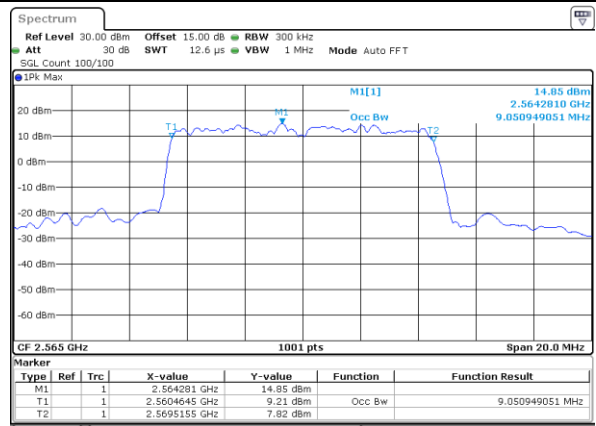

Date: 25,NOV,2022 17:39:23

Highest Channel / 5MHz / QPSK

Date: 25,NOV,2022 17:43:16

Highest Channel / 5MHz / 16QAM

Date: 25,NOV,2022 17:43:40

LTE Band 7

Lowest Channel / 10MHz / QPSK

Date: 25_NOV.2022 18:04:37

Lowest Channel / 10MHz / 16QAM

Date: 25_NOV.2022 18:05:01

Middle Channel / 10MHz / QPSK

Date: 25_NOV.2022 18:14:27

Middle Channel / 10MHz / 16QAM

Date: 25_NOV.2022 18:14:50

Highest Channel / 10MHz / QPSK

Date: 25_NOV.2022 18:18:43

Highest Channel / 10MHz / 16QAM

Date: 25_NOV.2022 18:19:07

LTE Band 7

Lowest Channel / 15MHz / QPSK

Date: 25_NOV_2022 18:40:04

Lowest Channel / 15MHz / 16QAM

Date: 25_NOV_2022 18:40:28

Middle Channel / 15MHz / QPSK