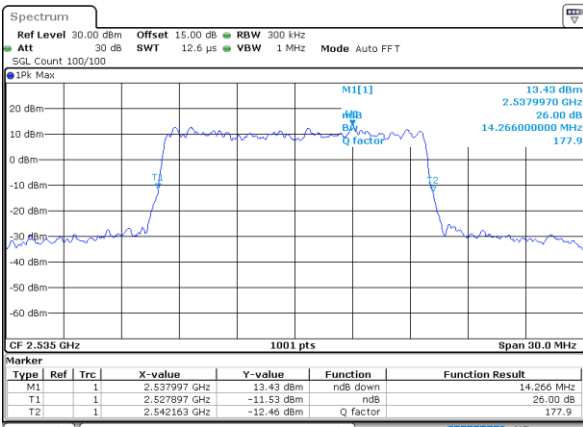

Date: 25.NOV.2022 18:28:48

Middle Channel / 5MHz / 64QAM

Date: 25.NOV.2022 17:58:07

Middle Channel / 10MHz / 64QAM

Date: 25.NOV.2022 18:33:33

Highest Channel / 5MHz / 64QAM

Date: 25.NOV.2022 18:00:06

Highest Channel / 10MHz / 64QAM

Date: 25.NOV.2022 18:35:33

LTE Band 7

Lowest Channel / 15MHz / 64QAM

Date: 25_NOV.2022 19:04:16

Lowest Channel / 20MHz / 64QAM

Date: 25_NOV.2022 19:13:47

Middle Channel / 15MHz / 64QAM

Date: 25_NOV.2022 19:09:03

Middle Channel / 20MHz / 64QAM

Date: 25_NOV.2022 19:44:33

Highest Channel / 15MHz / 64QAM

Date: 25_NOV.2022 19:11:02

Highest Channel / 20MHz / 64QAM

Date: 25_NOV.2022 19:44:33

Occupied Bandwidth

Mode	LTE Band 7 : 99%OBW(MHz)											
BW	1.4MHz		3MHz		5MHz		10MHz		15MHz		20MHz	
Mod.	QPSK	16QAM	QPSK	16QAM	QPSK	16QAM	QPSK	16QAM	QPSK	16QAM	QPSK	16QAM
Lowest CH	-	-	-	-	4.53	4.50	9.05	9.01	13.40	13.40	17.86	17.94
Middle CH	-	-	-	-	4.48	4.51	9.03	9.05	13.49	13.46	17.86	17.94
Highest CH	-	-	-	-	4.49	4.49	9.05	9.05	13.46	13.43	17.82	17.86
Mode	LTE Band 7 : 99%OBW(MHz)											
BW	1.4MHz		3MHz		5MHz		10MHz		15MHz		20MHz	
Mod.	64QAM		64QAM		64QAM		64QAM		64QAM		64QAM	
Lowest CH	-	-	-	-	4.52	-	9.05	-	13.43	-	17.82	-
Middle CH	-	-	-	-	4.48	-	9.05	-	13.40	-	17.86	-
Highest CH	-	-	-	-	4.50	-	9.01	-	13.46	-	17.94	-