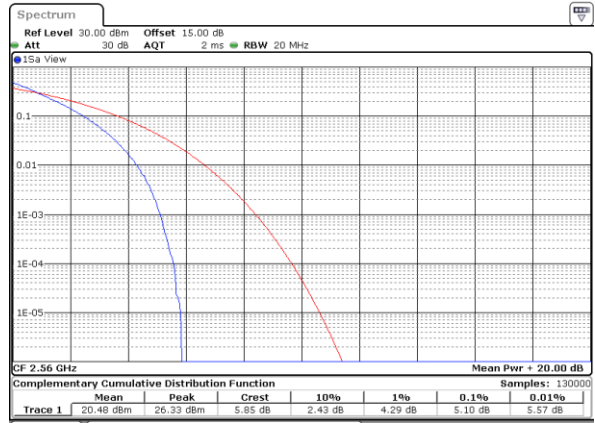

Peak-to-Average Ratio

Mode	LTE Band 7 / 20MHz				
Mod.	QPSK		16QAM		Limit: 13dB
RB Size	1RB	Full RB	1RB	Full RB	Result
Lowest CH	5.10	5.19	6.00	6.12	PASS
Middle CH	5.10	5.39	5.94	6.32	
Highest CH	5.25	5.10	6.14	6.06	
Mode	LTE Band 7 / 20MHz				
Mod.	64QAM				Limit: 13dB
RB Size	1RB	Full RB			Result
Lowest CH	6.38	6.41	-	-	PASS
Middle CH	6.03	6.64	-	-	
Highest CH	6.38	6.49	-	-	

LTE Band 7 / 20MHz / QPSK

Lowest Channel / 1RB

Date: 25.NOV.2022 19:53:36

Lowest Channel / Full RB

Date: 25.NOV.2022 19:54:02

Middle Channel / 1RB

Date: 25.NOV.2022 19:54:27

Middle Channel / Full RB

Date: 25.NOV.2022 19:54:52

Highest Channel / 1RB

Date: 25.NOV.2022 19:55:17

Highest Channel / Full RB

Date: 25.NOV.2022 19:55:42

LTE Band 7 / 20MHz / 16QAM

Lowest Channel / 1RB

Date: 25.NOV.2022 19:51:05