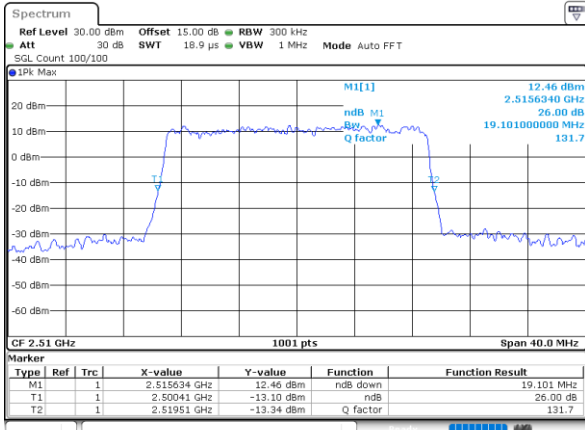

LTE Band 7

Lowest Channel / 20MHz / QPSK

Date: 25_NOV.2022 19:16:22