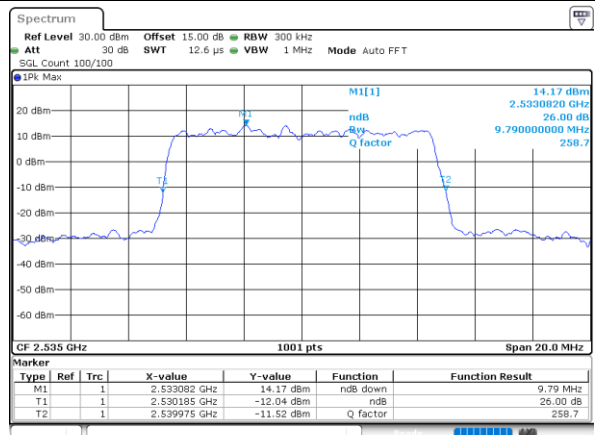

Middle Channel / 10MHz / 64QAM

Date: 25.NOV.2022 18:33:33