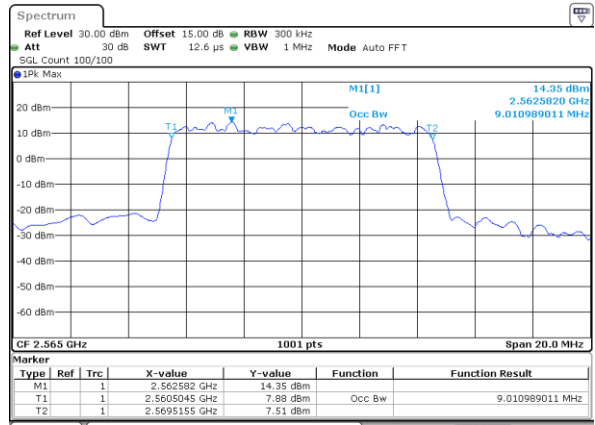

Highest Channel / 20MHz / QPSK

Date: 25.NOV.2022 19:29:42

Highest Channel / 20MHz / 16QAM

Date: 25.NOV.2022 19:30:06

LTE Band 7

Lowest Channel / 5MHz / 64QAM

Date: 25_NOV.2022 17:53:06

Lowest Channel / 10MHz / 64QAM

Date: 25_NOV.2022 18:28:33

Middle Channel / 5MHz / 64QAM

Date: 25_NOV.2022 17:57:52

Middle Channel / 10MHz / 64QAM

Date: 25_NOV.2022 18:33:19

Highest Channel / 5MHz / 64QAM

Date: 25_NOV.2022 17:59:52

Highest Channel / 10MHz / 64QAM

Date: 25_NOV.2022 18:33:18

LTE Band 7

Lowest Channel / 15MHz / 64QAM

Date: 25_NOV_2022 19:04:02

Lowest Channel / 20MHz / 64QAM

Date: 25_NOV_2022 19:13:33

Middle Channel / 15MHz / 64QAM

Date: 25_NOV_2022 19:08:48