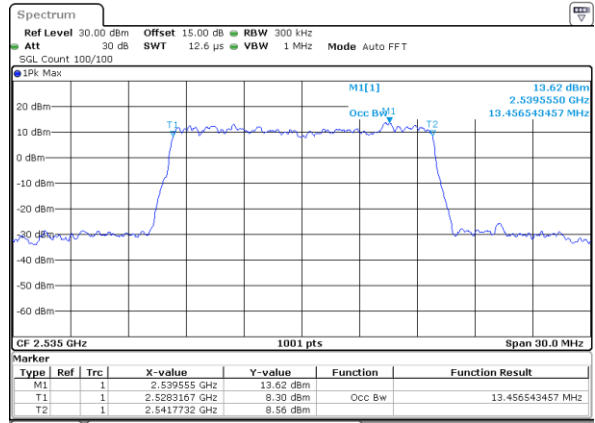

Highest Channel / 10MHz / 16QAM

Date: 25_NOV.2022 18:19:07

LTE Band 7

Lowest Channel / 15MHz / QPSK

Date: 25_NOV_2022 18:40:04

Lowest Channel / 15MHz / 16QAM

Date: 25_NOV_2022 18:40:28

Middle Channel / 15MHz / QPSK

Date: 25_NOV_2022 18:49:55

Middle Channel / 15MHz / 16QAM

Date: 25_NOV_2022 18:50:19

Highest Channel / 15MHz / QPSK

Date: 25_NOV_2022 18:54:12

Highest Channel / 15MHz / 16QAM

Date: 25_NOV_2022 18:54:35

LTE Band 7