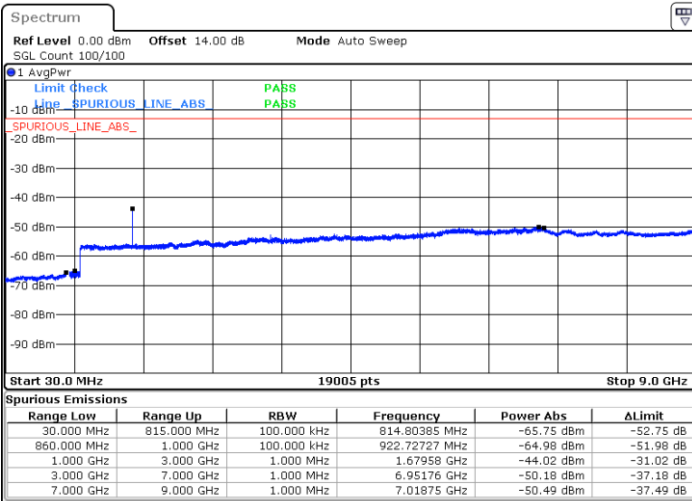

Date: 28.NOV.2022 10:42:02

Date: 28.NOV.2022 10:43:14

LTE Band 5 / 5MHz

Highest Channel / QPSK

Date: 28.NOV.2022 10:53:33

Highest Channel / 16QAM

Date: 28.NOV.2022 10:54:46

LTE Band 5 / 10MHz

Lowest Channel / QPSK

Date: 28.NOV.2022 11:16:53

Lowest Channel / 16QAM

Date: 28.NOV.2022 11:18:06

LTE Band 5 / 10MHz

Middle Channel / QPSK

Middle Channel / 16QAM

Date: 28.NOV.2022 11:20:53

Date: 28.NOV.2022 11:22:05

Highest Channel / QPSK

Highest Channel / 16QAM

Date: 28.NOV.2022 11:32:23

Date: 28.NOV.2022 11:33:35

LTE Band 5 / 1.4MHz

Lowest Channel / 64QAM

Middle Channel / 64QAM