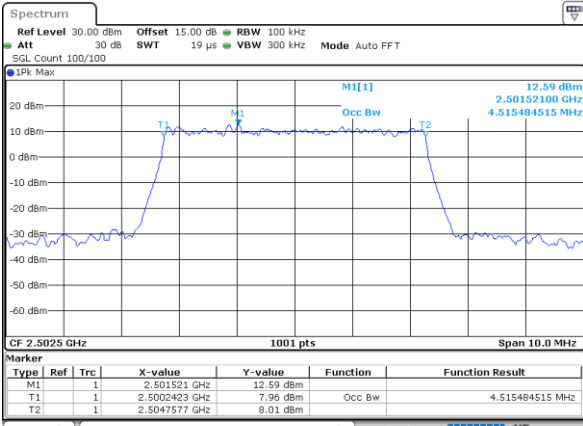

Highest Channel / 20MHz / QPSK

Date: 25.NOV.2022 19:29:42

Highest Channel / 20MHz / 16QAM

Date: 25.NOV.2022 19:30:06

LTE Band 7

Lowest Channel / 5MHz / 64QAM

Date: 25_NOV.2022 17:53:06

Lowest Channel / 10MHz / 64QAM