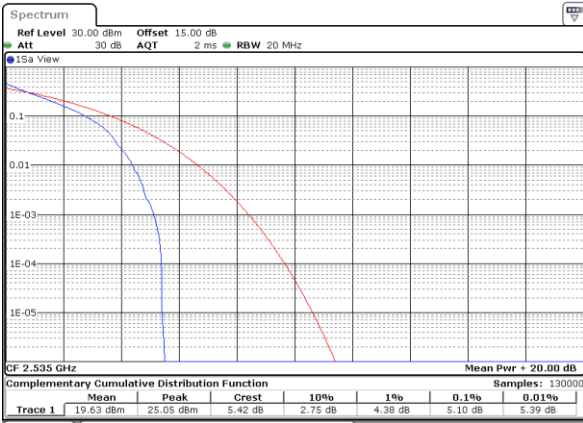

Peak-to-Average Ratio

Mode	LTE Band 7 / 20MHz				
Mod.	QPSK		16QAM		Limit: 13dB
RB Size	1RB	Full RB	1RB	Full RB	Result
Lowest CH	5.10	5.19	6.00	6.12	PASS
Middle CH	5.10	5.39	5.94	6.32	
Highest CH	5.25	5.10	6.14	6.06	
Mode	LTE Band 7 / 20MHz				
Mod.	64QAM				Limit: 13dB
RB Size	1RB	Full RB			Result
Lowest CH	6.38	6.41	-	-	PASS
Middle CH	6.03	6.64	-	-	
Highest CH	6.38	6.49	-	-	

LTE Band 7 / 20MHz / QPSK

Lowest Channel / 1RB

Date: 25.NOV.2022 19:53:36

Lowest Channel / Full RB

Date: 25.NOV.2022 19:54:02

Middle Channel / 1RB

Date: 25.NOV.2022 19:54:27

Middle Channel / Full RB

Date: 25.NOV.2022 19:54:52

Highest Channel / 1RB

Date: 25.NOV.2022 19:55:17

Highest Channel / Full RB

Date: 25.NOV.2022 19:55:42

LTE Band 7 / 20MHz / 16QAM

Lowest Channel / 1RB

Date: 25.NOV.2022 19:51:05