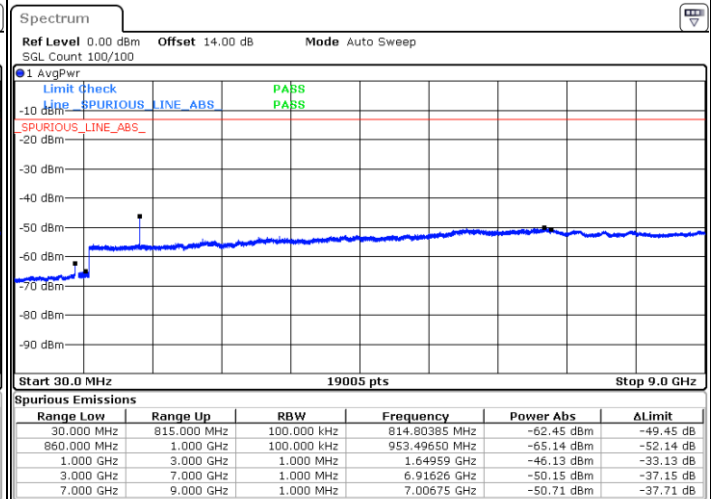

Date: 28.NOV.2022 10:42:02

Date: 28.NOV.2022 10:43:14

LTE Band 5 / 5MHz

Highest Channel / QPSK

Date: 28.NOV.2022 10:53:33

Highest Channel / 16QAM

Date: 28.NOV.2022 10:54:46

LTE Band 5 / 10MHz

Lowest Channel / QPSK

Date: 28.NOV.2022 11:16:53

Lowest Channel / 16QAM

Date: 28.NOV.2022 11:18:06

LTE Band 5 / 10MHz

Middle Channel / QPSK

Middle Channel / 16QAM

Date: 28.NOV.2022 11:20:53