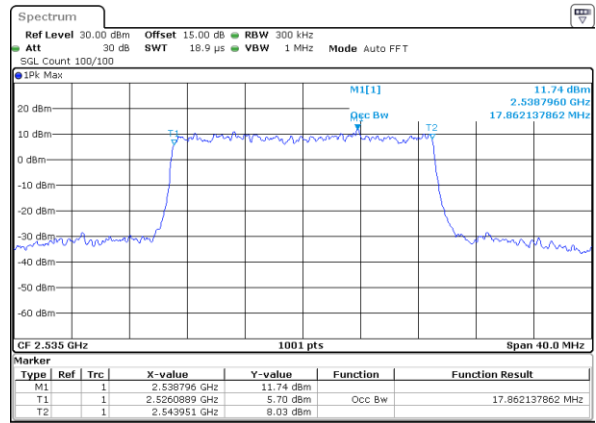

Date: 25_NOV.2022 18:33:18

LTE Band 7

Lowest Channel / 15MHz / 64QAM

Date: 25_NOV_2022 19:04:02

Lowest Channel / 20MHz / 64QAM

Date: 25_NOV_2022 19:13:33

Middle Channel / 15MHz / 64QAM

Date: 25_NOV_2022 19:08:48

Middle Channel / 20MHz / 64QAM

Date: 25_NOV_2022 19:44:19

Highest Channel / 15MHz / 64QAM

Date: 25_NOV_2022 19:10:48

Highest Channel / 20MHz / 64QAM

Date: 25_NOV_2022 19:44:18