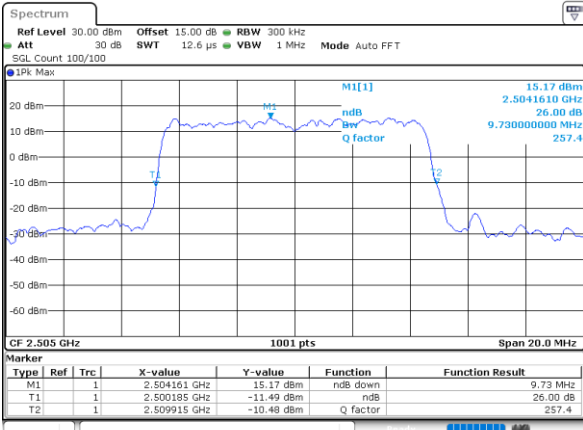

Date: 25.NOV.2022 17:40:110

Highest Channel / 5MHz / QPSK

Date: 25.NOV.2022 17:44:04

Highest Channel / 5MHz / 16QAM

Date: 25.NOV.2022 17:44:128

LTE Band 7

Lowest Channel / 10MHz / QPSK

Date: 25_NOV_2022 18:05:25