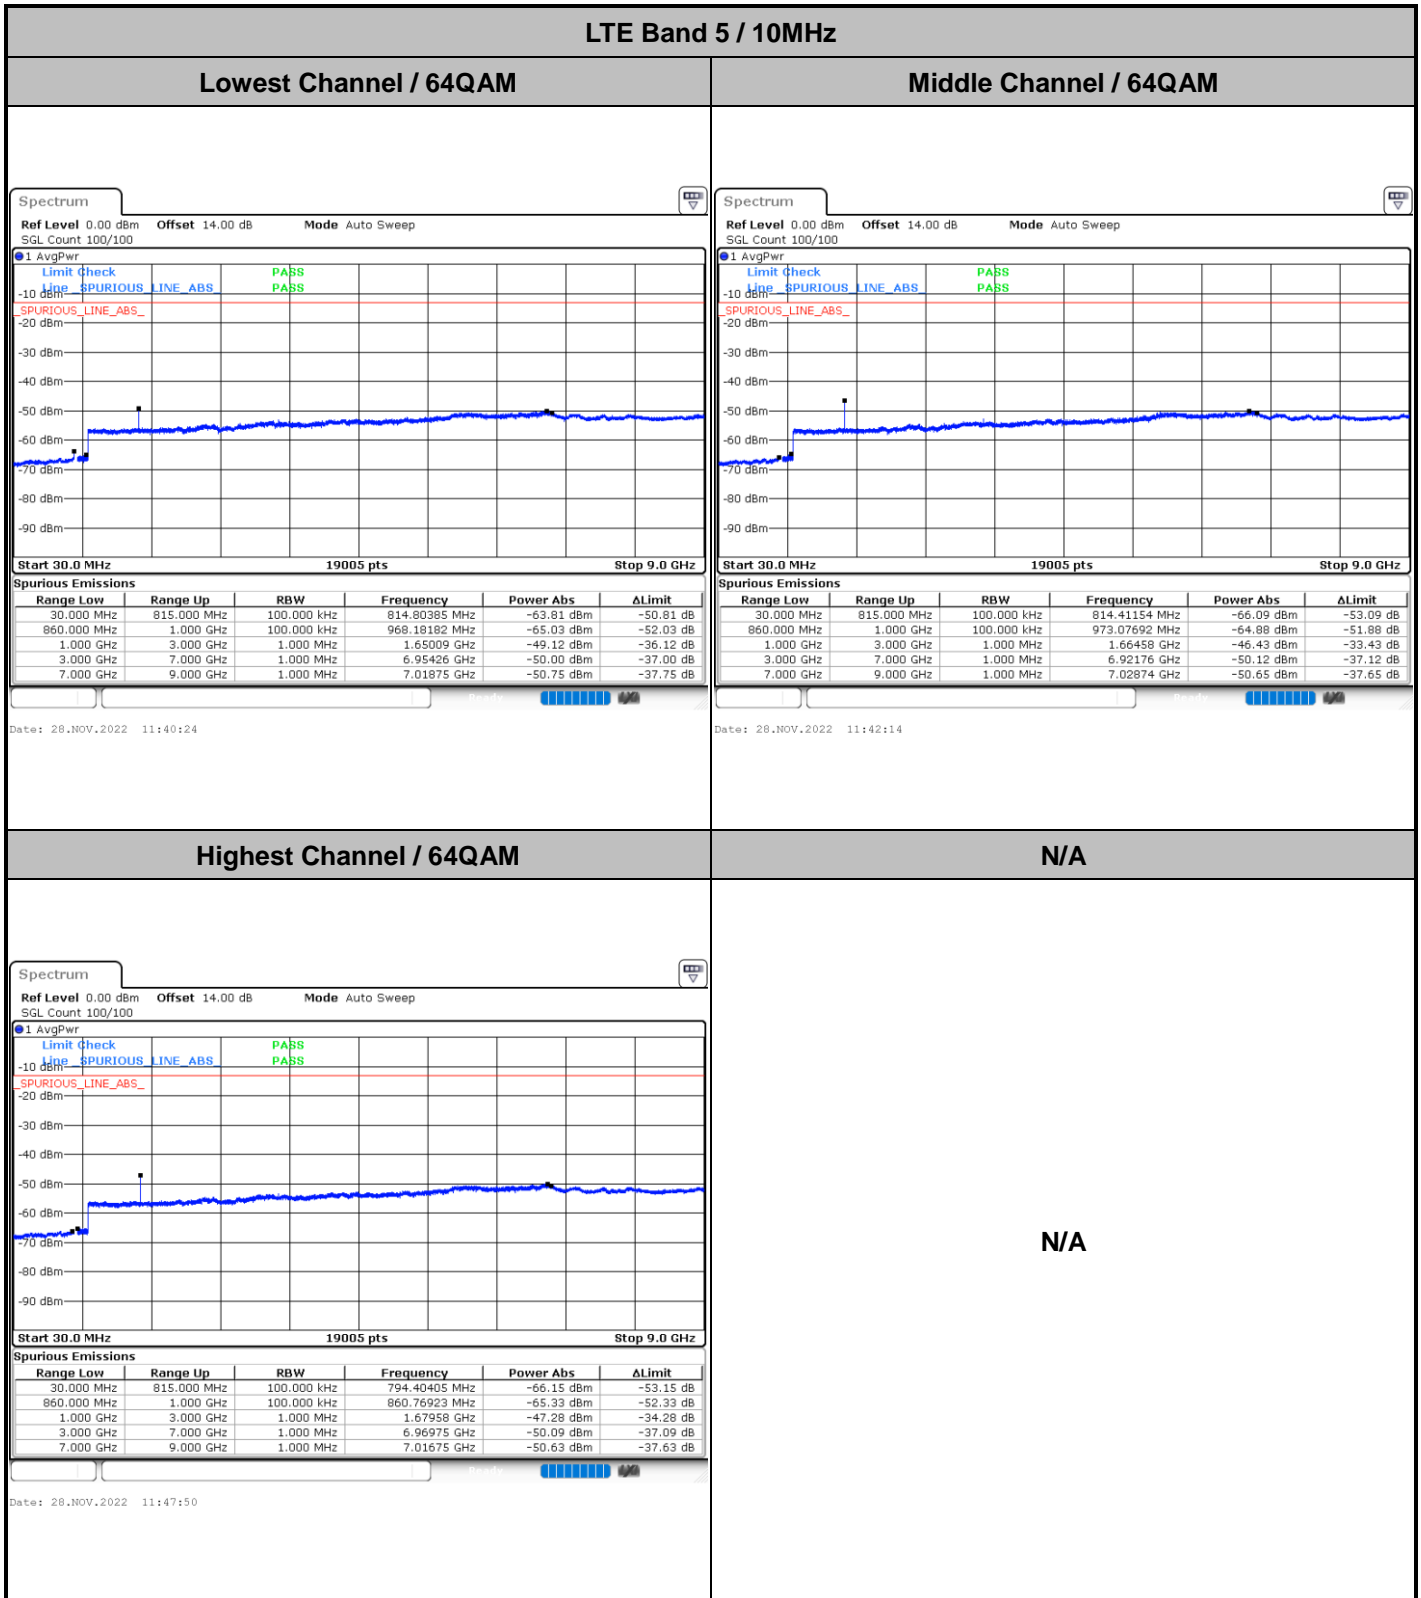

Date: 28.NOV.2022 11:02:11

Highest Channel / 64QAM

N/A

Date: 28.NOV.2022 11:34:48

N/A

Frequency Stability

Test Conditions		LTE Band 5 (QPSK) / Middle Channel	Limit
Temperature (°C)	Voltage (Volt)	BW 10MHz	2.5ppm
		Deviation (ppm)	Result
50	Normal Voltage	0.0018	PASS
40	Normal Voltage	0.0022	
30	Normal Voltage	0.0010	
20(Ref.)	Normal Voltage	0.0000	
10	Normal Voltage	0.0139	
0	Normal Voltage	0.0013	
-10	Normal Voltage	0.0137	
-20	Normal Voltage	0.0124	
-30	Normal Voltage	0.0000	
20	Maximum Voltage	0.0014	
20	Normal Voltage	0.0000	
20	Battery End Point	0.0148	

Note:

1. Normal Voltage =3.87 V. ; Battery End Point (BEP) =3.6 V. ; Maximum Voltage =4.4 V.
2. Note: The frequency fundamental emissions stay within the authorized frequency block.

LTE Band 7 (Main PA)

Peak-to-Average Ratio

Mode	LTE Band 7 / 20MHz				
Mod.	QPSK		16QAM		Limit: 13dB
RB Size	1RB	Full RB	1RB	Full RB	Result
Lowest CH	5.10	5.19	6.00	6.12	PASS
Middle CH	5.10	5.39	5.94	6.32	
Highest CH	5.25	5.10	6.14	6.06	
Mode	LTE Band 7 / 20MHz				
Mod.	64QAM				Limit: 13dB
RB Size	1RB	Full RB			Result
Lowest CH	6.38	6.41	-	-	PASS
Middle CH	6.03	6.64	-	-	
Highest CH	6.38	6.49	-	-	