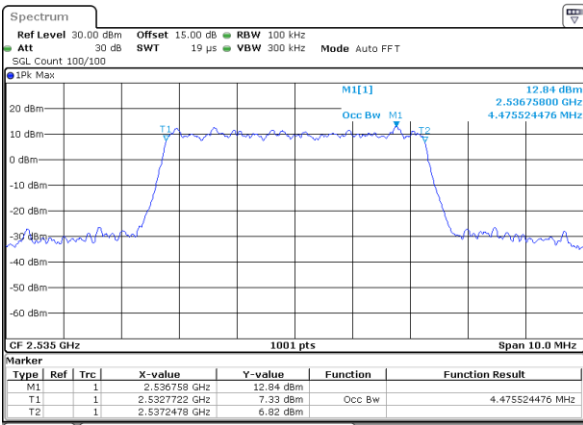

Highest Channel / 20MHz / QPSK

Date: 25.NOV.2022 19:29:42

Highest Channel / 20MHz / 16QAM

Date: 25.NOV.2022 19:30:06

LTE Band 7

Lowest Channel / 5MHz / 64QAM

Date: 25_NOV.2022 17:53:06

Lowest Channel / 10MHz / 64QAM

Date: 25_NOV.2022 18:28:33

Middle Channel / 5MHz / 64QAM

Date: 25_NOV.2022 17:57:52

Middle Channel / 10MHz / 64QAM

Date: 25_NOV.2022 18:33:19

Highest Channel / 5MHz / 64QAM

Date: 25_NOV.2022 17:59:52

Highest Channel / 10MHz / 64QAM