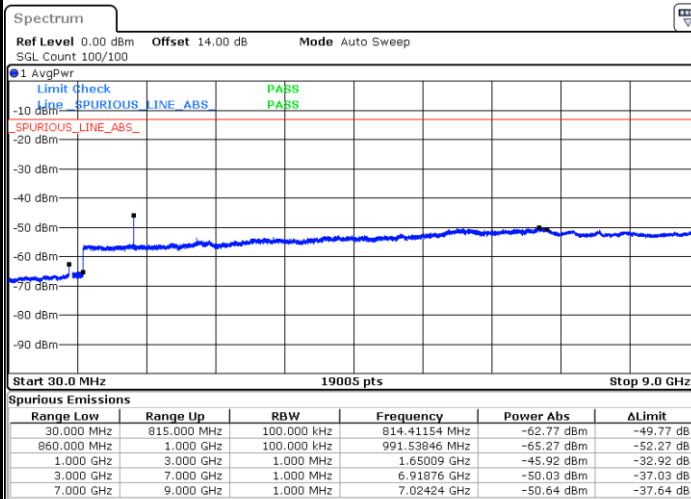

Date: 28.NOV.2022 10:42:02

Date: 28.NOV.2022 10:43:14

LTE Band 5 / 5MHz

Highest Channel / QPSK

Date: 28.NOV.2022 10:53:33

Highest Channel / 16QAM

Date: 28.NOV.2022 10:54:46

LTE Band 5 / 10MHz

Lowest Channel / QPSK

Date: 28.NOV.2022 11:16:53

Lowest Channel / 16QAM

Date: 28.NOV.2022 11:18:06

LTE Band 5 / 10MHz

Middle Channel / QPSK

Middle Channel / 16QAM

Date: 28.NOV.2022 11:20:53