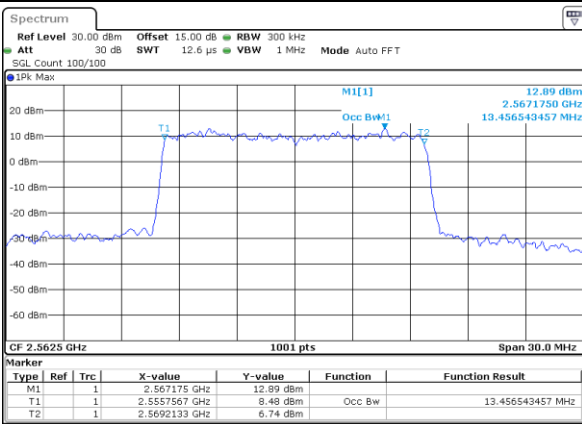

Date: 25_NOV.2022 18:33:18

LTE Band 7

Lowest Channel / 15MHz / 64QAM

Date: 25_NOV_2022 19:04:02

Lowest Channel / 20MHz / 64QAM

Date: 25_NOV_2022 19:13:33

Middle Channel / 15MHz / 64QAM

Date: 25_NOV_2022 19:08:48

Middle Channel / 20MHz / 64QAM

Date: 25_NOV_2022 19:44:19

Highest Channel / 15MHz / 64QAM

Date: 25_NOV_2022 19:10:48

Highest Channel / 20MHz / 64QAM

Date: 25_NOV_2022 19:44:18