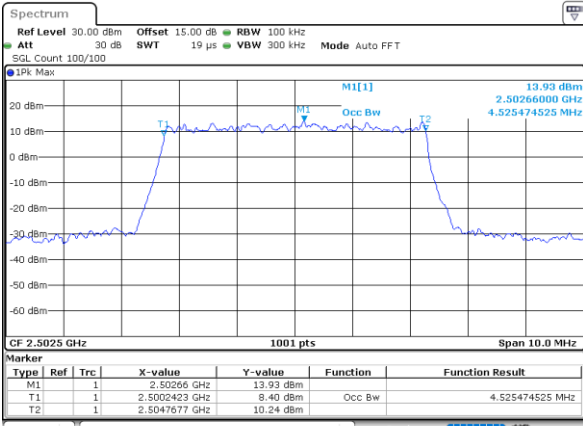

LTE Band 7

Lowest Channel / 5MHz / QPSK

Date: 25,NOV,2022 17:29:08