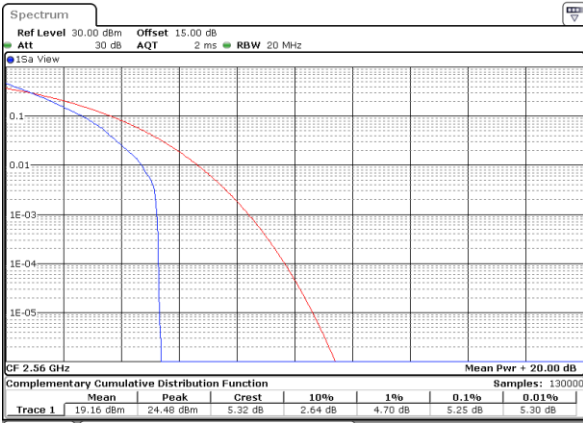

Peak-to-Average Ratio

Mode	LTE Band 7 / 20MHz				
Mod.	QPSK		16QAM		Limit: 13dB
RB Size	1RB	Full RB	1RB	Full RB	Result
Lowest CH	5.10	5.19	6.00	6.12	PASS
Middle CH	5.10	5.39	5.94	6.32	
Highest CH	5.25	5.10	6.14	6.06	
Mode	LTE Band 7 / 20MHz				
Mod.	64QAM				Limit: 13dB
RB Size	1RB	Full RB			Result
Lowest CH	6.38	6.41	-	-	PASS
Middle CH	6.03	6.64	-	-	
Highest CH	6.38	6.49	-	-	

LTE Band 7 / 20MHz / QPSK

Lowest Channel / 1RB

Date: 25.NOV.2022 19:53:36

Lowest Channel / Full RB

Date: 25.NOV.2022 19:54:02

Middle Channel / 1RB

Date: 25.NOV.2022 19:54:27

Middle Channel / Full RB

Date: 25.NOV.2022 19:54:52

Highest Channel / 1RB

Date: 25.NOV.2022 19:55:17

Highest Channel / Full RB

Date: 25.NOV.2022 19:55:42

LTE Band 7 / 20MHz / 16QAM

Lowest Channel / 1RB

Date: 25.NOV.2022 19:51:05