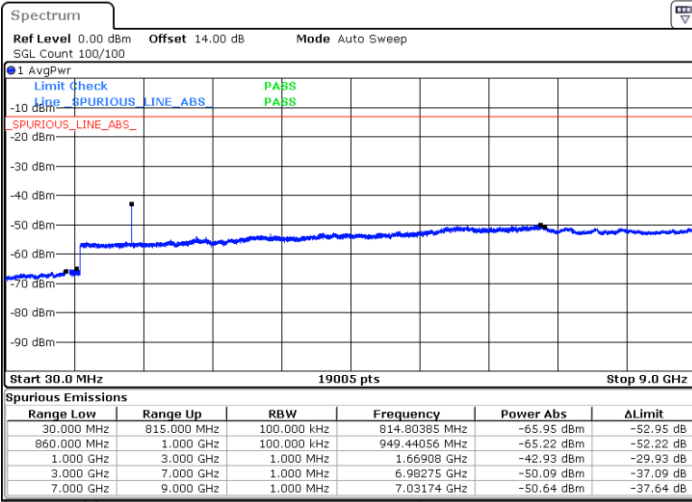

Date: 28.NOV.2022 10:14:45

LTE Band 5 / 5MHz

Lowest Channel / QPSK

Lowest Channel / 16QAM

Date: 28.NOV.2022 10:38:04

Date: 28.NOV.2022 10:39:16

Middle Channel / QPSK

Middle Channel / 16QAM

Date: 28.NOV.2022 10:42:02

Date: 28.NOV.2022 10:43:14

LTE Band 5 / 5MHz

Highest Channel / QPSK

Date: 28.NOV.2022 10:53:33

Highest Channel / 16QAM

Date: 28.NOV.2022 10:54:46

LTE Band 5 / 10MHz