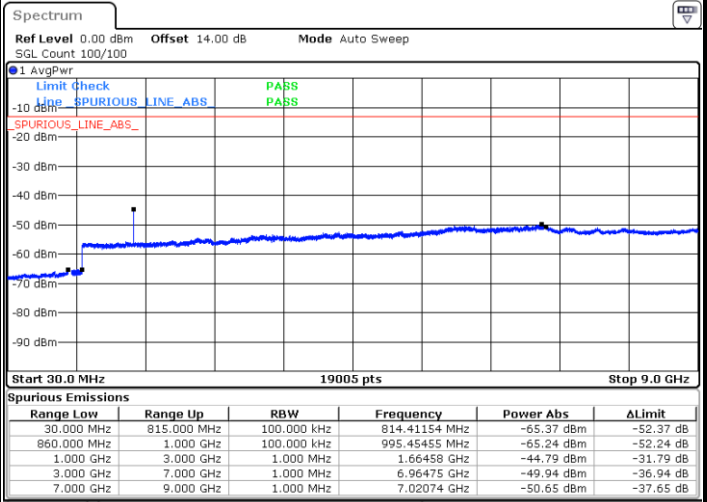

Date: 28.NOV.2022 10:42:02

Date: 28.NOV.2022 10:43:14

LTE Band 5 / 5MHz

Highest Channel / QPSK

Date: 28.NOV.2022 10:53:33

Highest Channel / 16QAM

Date: 28.NOV.2022 10:54:46

LTE Band 5 / 10MHz

Lowest Channel / QPSK

Date: 28.NOV.2022 11:16:53

Lowest Channel / 16QAM

Date: 28.NOV.2022 11:18:06

LTE Band 5 / 10MHz

Middle Channel / QPSK

Middle Channel / 16QAM

Date: 28.NOV.2022 11:20:53

Date: 28.NOV.2022 11:22:05

Highest Channel / QPSK

Highest Channel / 16QAM

Date: 28.NOV.2022 11:32:23

Date: 28.NOV.2022 11:33:35

LTE Band 5 / 1.4MHz

Lowest Channel / 64QAM

Middle Channel / 64QAM