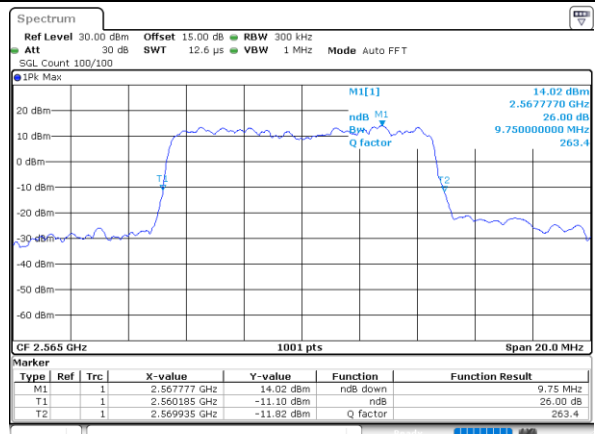

Highest Channel / 20MHz / QPSK

Date: 25_NOV.2022 19:30:30

Highest Channel / 20MHz / 16QAM

Date: 25_NOV.2022 19:30:54

LTE Band 7

Lowest Channel / 5MHz / 64QAM

Date: 25.NOV.2022 17:53:21

Lowest Channel / 10MHz / 64QAM

Date: 25.NOV.2022 18:28:48

Middle Channel / 5MHz / 64QAM

Date: 25.NOV.2022 17:58:07

Middle Channel / 10MHz / 64QAM

Date: 25.NOV.2022 18:33:33

Highest Channel / 5MHz / 64QAM

Date: 25.NOV.2022 18:00:06

Highest Channel / 10MHz / 64QAM

Date: 25.NOV.2022 18:35:33

LTE Band 7

Lowest Channel / 15MHz / 64QAM

Date: 25_NOV.2022 19:04:16

Lowest Channel / 20MHz / 64QAM

Date: 25_NOV.2022 19:13:47

Middle Channel / 15MHz / 64QAM

Date: 25_NOV.2022 19:09:03