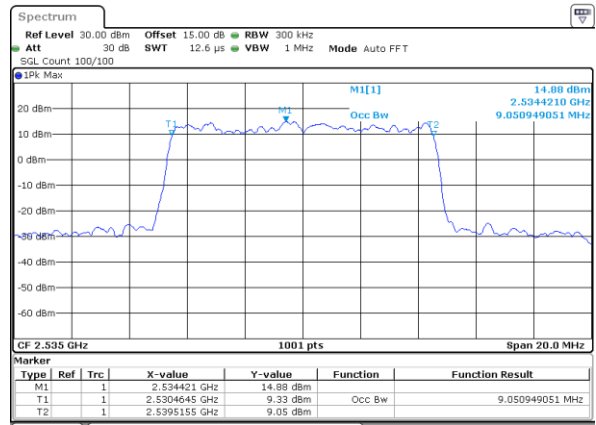

Date: 25,NOV,2022 17:39:23

Highest Channel / 5MHz / QPSK

Date: 25,NOV,2022 17:43:16

Highest Channel / 5MHz / 16QAM

Date: 25,NOV,2022 17:43:40

LTE Band 7

Lowest Channel / 10MHz / QPSK

Date: 25_NOV.2022 18:04:37

Lowest Channel / 10MHz / 16QAM

Date: 25_NOV.2022 18:05:01

Middle Channel / 10MHz / QPSK

Date: 25_NOV.2022 18:14:27

Middle Channel / 10MHz / 16QAM

Date: 25_NOV.2022 18:14:50

Highest Channel / 10MHz / QPSK

Date: 25_NOV.2022 18:18:43

Highest Channel / 10MHz / 16QAM

Date: 25_NOV.2022 18:19:07

LTE Band 7

Lowest Channel / 15MHz / QPSK

Date: 25_NOV_2022 18:40:04

Lowest Channel / 15MHz / 16QAM

Date: 25_NOV_2022 18:40:28

Middle Channel / 15MHz / QPSK