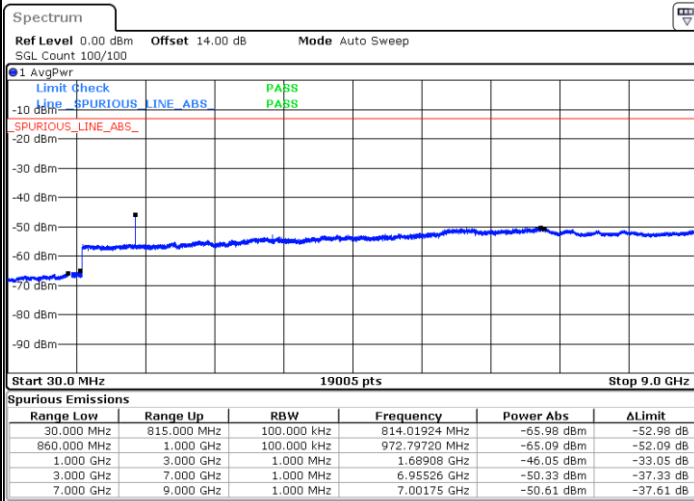

Middle Channel / 64QAM

Highest Channel / 64QAM

N/A

N/A

LTE Band 5 / 5MHz

Lowest Channel / 64QAM

Middle Channel / 64QAM

Date: 28.NOV.2022 11:00:21

Date: 28.NOV.2022 11:02:11

Highest Channel / 64QAM

N/A

Date: 28.NOV.2022 11:34:48

N/A

Frequency Stability

Test Conditions		LTE Band 5 (QPSK) / Middle Channel	Limit
Temperature (°C)	Voltage (Volt)	BW 10MHz	2.5ppm
		Deviation (ppm)	Result
50	Normal Voltage	0.0018	PASS
40	Normal Voltage	0.0022	
30	Normal Voltage	0.0010	
20(Ref.)	Normal Voltage	0.0000	
10	Normal Voltage	0.0139	
0	Normal Voltage	0.0013	
-10	Normal Voltage	0.0137	
-20	Normal Voltage	0.0124	
-30	Normal Voltage	0.0000	
20	Maximum Voltage	0.0014	
20	Normal Voltage	0.0000	
20	Battery End Point	0.0148	

Note:

1. Normal Voltage =3.87 V. ; Battery End Point (BEP) =3.6 V. ; Maximum Voltage =4.4 V.
2. Note: The frequency fundamental emissions stay within the authorized frequency block.

LTE Band 7 (Main PA)

Peak-to-Average Ratio

Mode	LTE Band 7 / 20MHz				
Mod.	QPSK		16QAM		Limit: 13dB
RB Size	1RB	Full RB	1RB	Full RB	Result
Lowest CH	5.10	5.19	6.00	6.12	PASS
Middle CH	5.10	5.39	5.94	6.32	
Highest CH	5.25	5.10	6.14	6.06	
Mode	LTE Band 7 / 20MHz				
Mod.	64QAM				Limit: 13dB
RB Size	1RB	Full RB			Result
Lowest CH	6.38	6.41	-	-	PASS
Middle CH	6.03	6.64	-	-	
Highest CH	6.38	6.49	-	-	