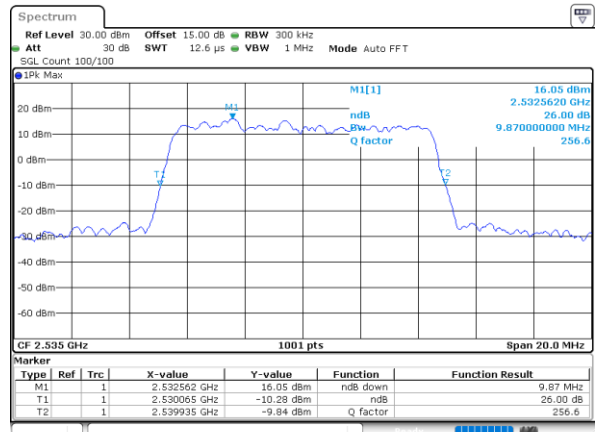

Lowest Channel / 10MHz / 16QAM

Date: 25_NOV_2022 18:05:49

Middle Channel / 10MHz / QPSK

Date: 25_NOV_2022 18:15:14

Middle Channel / 10MHz / 16QAM

Date: 25_NOV_2022 18:15:37

Highest Channel / 10MHz / QPSK

Date: 25_NOV_2022 18:19:31