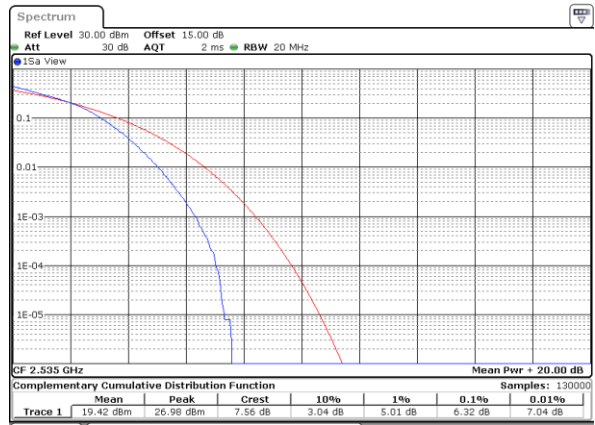

Date: 25.NOV.2022 19:54:52

Highest Channel / 1RB

Date: 25.NOV.2022 19:55:17

Highest Channel / Full RB

Date: 25.NOV.2022 19:55:42

LTE Band 7 / 20MHz / 16QAM

Lowest Channel / 1RB

Date: 25.NOV.2022 19:51:05

Lowest Channel / Full RB

Date: 25.NOV.2022 19:51:10

Middle Channel / 1RB

Date: 25.NOV.2022 19:51:05

Middle Channel / Full RB

Date: 25.NOV.2022 19:51:10

Highest Channel / 1RB

Date: 25.NOV.2022 19:52:45

Highest Channel / Full RB

Date: 25.NOV.2022 19:53:11

LTE Band 7 / 20MHz / 64QAM

Lowest Channel / 1RB

Date: 28.NOV.2022 09:56:26

Lowest Channel / Full RB

Date: 25.NOV.2022 19:56:133

Middle Channel / 1RB

Date: 28.NOV.2022 09:57:15

Middle Channel / Full RB

Date: 25.NOV.2022 19:57:123

Highest Channel / 1RB

Date: 25.NOV.2022 19:57:48

Highest Channel / Full RB

Date: 25.NOV.2022 19:58:113

26dB Bandwidth