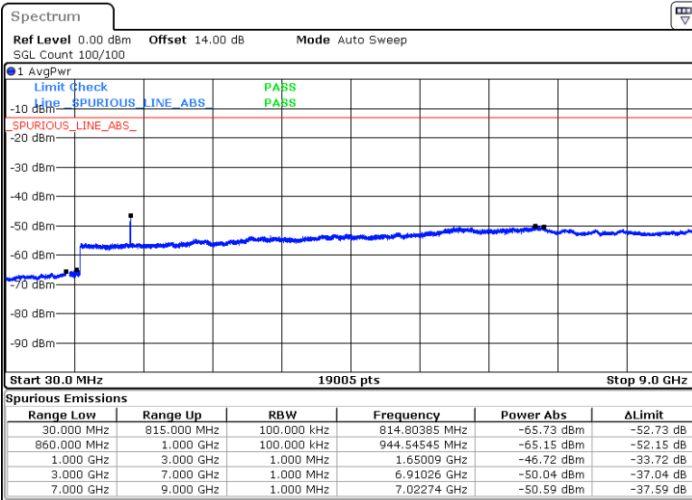

Date: 28.NOV.2022 11:22:05

Highest Channel / QPSK

Highest Channel / 16QAM

Date: 28.NOV.2022 11:32:23

Date: 28.NOV.2022 11:33:35

LTE Band 5 / 1.4MHz

Lowest Channel / 64QAM

Middle Channel / 64QAM

Date: 28.NOV.2022 09:40:30

Date: 28.NOV.2022 09:42:20

Highest Channel / 64QAM

N/A

Date: 28.NOV.2022 09:47:46

N/A

LTE Band 5 / 3MHz

Lowest Channel / 64QAM