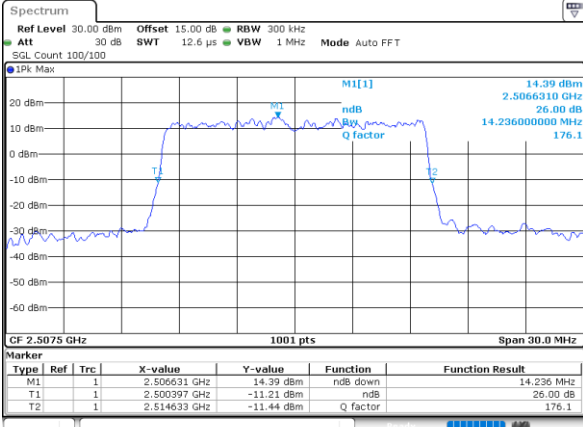

Highest Channel / 10MHz / 16QAM

Date: 25_NOV_2022 18:19:55

LTE Band 7

Lowest Channel / 15MHz / QPSK

Date: 25_NOV.2022 18:40:52

Lowest Channel / 15MHz / 16QAM

Date: 25_NOV.2022 18:41:16

Middle Channel / 15MHz / QPSK