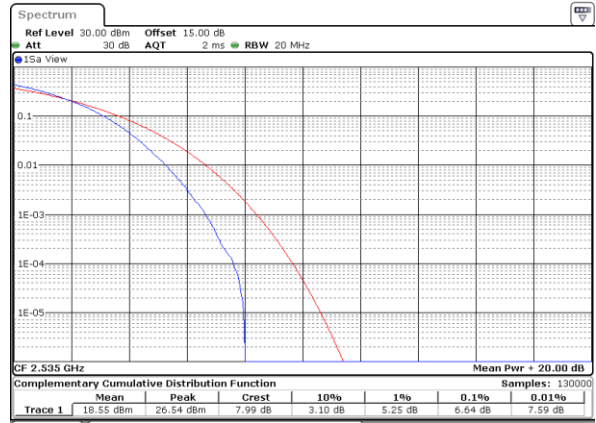

Lowest Channel / Full RB

Date: 25.NOV.2022 19:51:10

Middle Channel / 1RB

Date: 25.NOV.2022 19:51:05

Middle Channel / Full RB

Date: 25.NOV.2022 19:51:10

Highest Channel / 1RB

Date: 25.NOV.2022 19:52:45

Highest Channel / Full RB

Date: 25.NOV.2022 19:53:11

LTE Band 7 / 20MHz / 64QAM

Lowest Channel / 1RB

Date: 28.NOV.2022 09:56:26

Lowest Channel / Full RB

Date: 25.NOV.2022 19:56:133

Middle Channel / 1RB

Date: 28.NOV.2022 09:57:15

Middle Channel / Full RB

Date: 25.NOV.2022 19:57:123

Highest Channel / 1RB

Date: 25.NOV.2022 19:57:48

Highest Channel / Full RB

Date: 25.NOV.2022 19:58:113

26dB Bandwidth