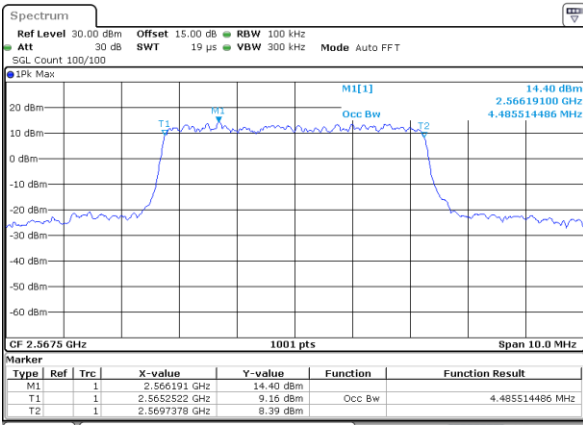

Middle Channel / 20MHz / 64QAM

Date: 25_NOV.2022 19:44:33

Highest Channel / 15MHz / 64QAM

Date: 25_NOV.2022 19:11:02

Highest Channel / 20MHz / 64QAM

Date: 25_NOV.2022 19:44:33

Occupied Bandwidth

Mode	LTE Band 7 : 99%OBW(MHz)											
BW	1.4MHz		3MHz		5MHz		10MHz		15MHz		20MHz	
Mod.	QPSK	16QAM	QPSK	16QAM	QPSK	16QAM	QPSK	16QAM	QPSK	16QAM	QPSK	16QAM
Lowest CH	-	-	-	-	4.53	4.50	9.05	9.01	13.40	13.40	17.86	17.94
Middle CH	-	-	-	-	4.48	4.51	9.03	9.05	13.49	13.46	17.86	17.94
Highest CH	-	-	-	-	4.49	4.49	9.05	9.05	13.46	13.43	17.82	17.86
Mode	LTE Band 7 : 99%OBW(MHz)											
BW	1.4MHz		3MHz		5MHz		10MHz		15MHz		20MHz	
Mod.	64QAM		64QAM		64QAM		64QAM		64QAM		64QAM	
Lowest CH	-	-	-	-	4.52	-	9.05	-	13.43	-	17.82	-
Middle CH	-	-	-	-	4.48	-	9.05	-	13.40	-	17.86	-
Highest CH	-	-	-	-	4.50	-	9.01	-	13.46	-	17.94	-

LTE Band 7

Lowest Channel / 5MHz / QPSK

Date: 25,NOV,2022 17:29:08

Lowest Channel / 5MHz / 16QAM

Date: 25,NOV,2022 17:29:32

Middle Channel / 5MHz / QPSK

Date: 25,NOV,2022 17:39:00

Middle Channel / 5MHz / 16QAM

Date: 25,NOV,2022 17:39:23

Highest Channel / 5MHz / QPSK

Date: 25,NOV,2022 17:43:16

Highest Channel / 5MHz / 16QAM

Date: 25,NOV,2022 17:43:40

LTE Band 7

Lowest Channel / 10MHz / QPSK

Date: 25_NOV.2022 18:04:37