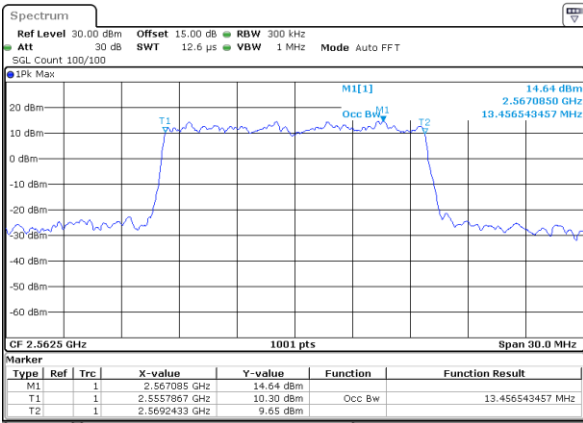

Highest Channel / 10MHz / 16QAM

Date: 25_NOV.2022 18:19:07

LTE Band 7

Lowest Channel / 15MHz / QPSK

Date: 25_NOV_2022 18:40:04

Lowest Channel / 15MHz / 16QAM

Date: 25_NOV_2022 18:40:28

Middle Channel / 15MHz / QPSK

Date: 25_NOV_2022 18:49:55

Middle Channel / 15MHz / 16QAM

Date: 25_NOV_2022 18:50:19

Highest Channel / 15MHz / QPSK

Date: 25_NOV_2022 18:54:12

Highest Channel / 15MHz / 16QAM

Date: 25_NOV_2022 18:54:35

LTE Band 7