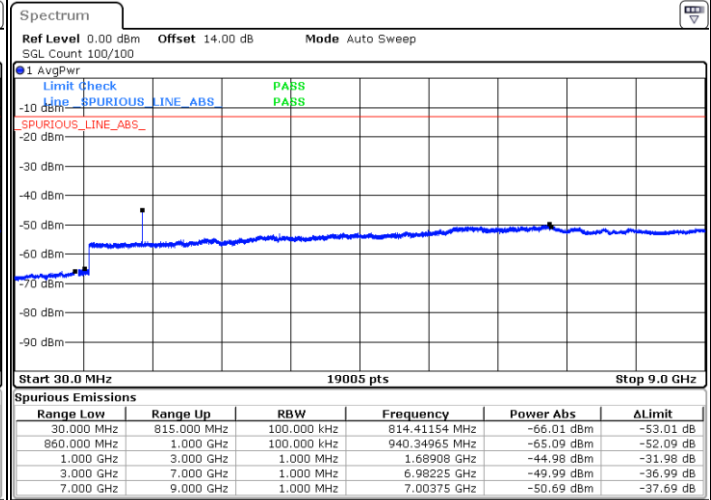

Date: 28.NOV.2022 10:42:02

Date: 28.NOV.2022 10:43:14

LTE Band 5 / 5MHz

Highest Channel / QPSK

Date: 28.NOV.2022 10:53:33

Highest Channel / 16QAM

Date: 28.NOV.2022 10:54:46

LTE Band 5 / 10MHz

Lowest Channel / QPSK

Date: 28.NOV.2022 11:16:53

Lowest Channel / 16QAM

Date: 28.NOV.2022 11:18:06

LTE Band 5 / 10MHz

Middle Channel / QPSK

Middle Channel / 16QAM

Date: 28.NOV.2022 11:20:53

Date: 28.NOV.2022 11:22:05

Highest Channel / QPSK

Highest Channel / 16QAM

Date: 28.NOV.2022 11:32:23

Date: 28.NOV.2022 11:33:35

LTE Band 5 / 1.4MHz

Lowest Channel / 64QAM

Middle Channel / 64QAM