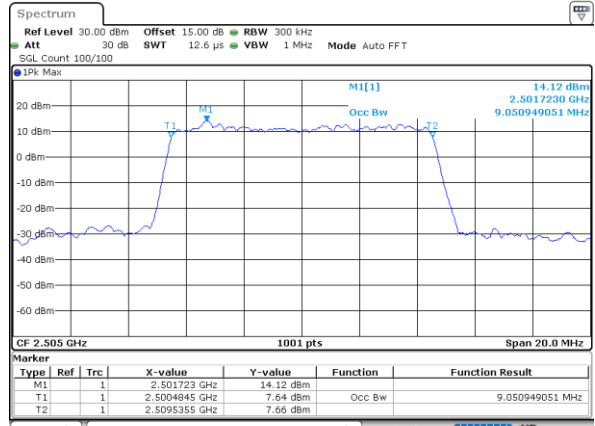

Highest Channel / 20MHz / QPSK

Date: 25.NOV.2022 19:29:42

Highest Channel / 20MHz / 16QAM

Date: 25.NOV.2022 19:30:06

LTE Band 7

Lowest Channel / 5MHz / 64QAM

Date: 25_NOV.2022 17:53:06

Lowest Channel / 10MHz / 64QAM

Date: 25_NOV.2022 18:28:33

Middle Channel / 5MHz / 64QAM

Date: 25_NOV.2022 17:57:52

Middle Channel / 10MHz / 64QAM

Date: 25_NOV.2022 18:33:19

Highest Channel / 5MHz / 64QAM

Date: 25_NOV.2022 17:59:52

Highest Channel / 10MHz / 64QAM