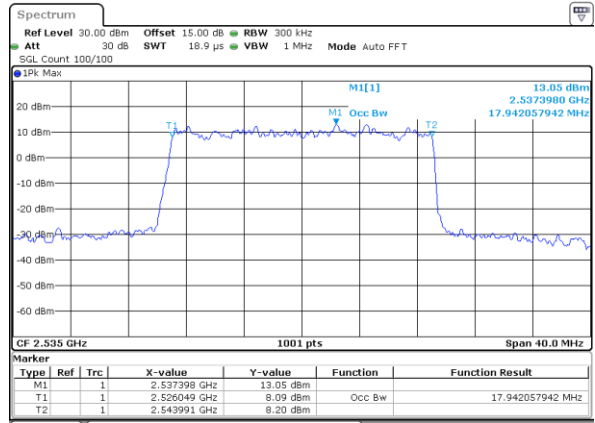

Date: 25_NOV_2022 18:49:55

Middle Channel / 15MHz / 16QAM

Date: 25_NOV_2022 18:50:19

Highest Channel / 15MHz / QPSK

Date: 25_NOV_2022 18:54:12

Highest Channel / 15MHz / 16QAM

Date: 25_NOV_2022 18:54:35

LTE Band 7

Lowest Channel / 20MHz / QPSK

Date: 25.NOV.2022 19:15:34

Lowest Channel / 20MHz / 16QAM

Date: 25.NOV.2022 19:15:58

Middle Channel / 20MHz / QPSK

Date: 25.NOV.2022 19:25:26

Middle Channel / 20MHz / 16QAM

Date: 25.NOV.2022 19:25:49

Highest Channel / 20MHz / QPSK

Date: 25.NOV.2022 19:29:42

Highest Channel / 20MHz / 16QAM

Date: 25.NOV.2022 19:30:06

LTE Band 7

Lowest Channel / 5MHz / 64QAM

Date: 25_NOV.2022 17:53:06

Lowest Channel / 10MHz / 64QAM