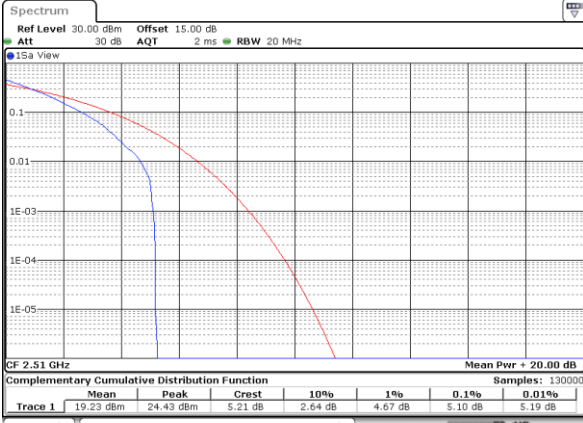

LTE Band 7 / 20MHz / QPSK

Lowest Channel / 1RB

Date: 25.NOV.2022 19:53:36