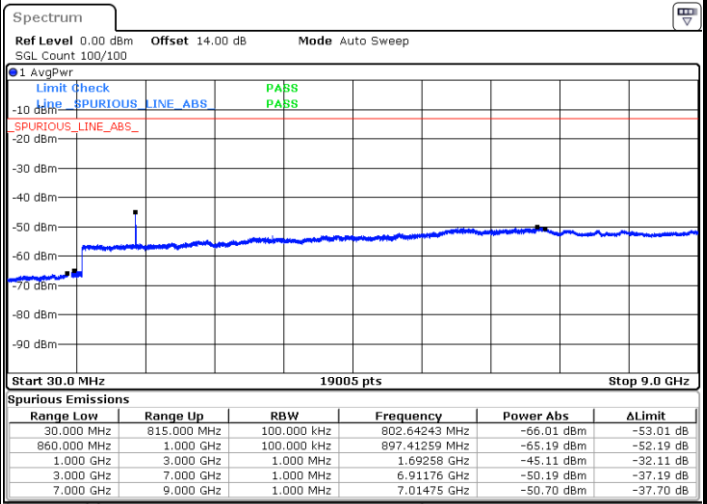

LTE Band 5 / 3MHz

Middle Channel / QPSK

Middle Channel / 16QAM

Date: 28.NOV.2022 10:02:03

Date: 28.NOV.2022 10:03:15

Highest Channel / QPSK

Highest Channel / 16QAM

Date: 28.NOV.2022 10:13:32

Date: 28.NOV.2022 10:14:45

LTE Band 5 / 5MHz

Lowest Channel / QPSK

Lowest Channel / 16QAM

Date: 28.NOV.2022 10:38:04

Date: 28.NOV.2022 10:39:16

Middle Channel / QPSK

Middle Channel / 16QAM