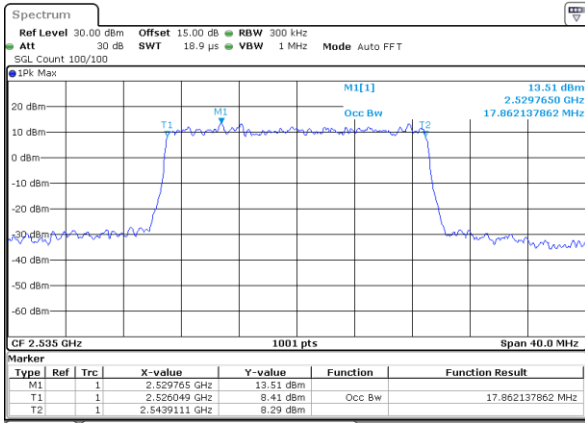

Date: 25_NOV_2022 18:49:55

Middle Channel / 15MHz / 16QAM

Date: 25_NOV_2022 18:50:19

Highest Channel / 15MHz / QPSK

Date: 25_NOV_2022 18:54:12

Highest Channel / 15MHz / 16QAM

Date: 25_NOV_2022 18:54:35

LTE Band 7

Lowest Channel / 20MHz / QPSK

Date: 25.NOV.2022 19:15:34

Lowest Channel / 20MHz / 16QAM

Date: 25.NOV.2022 19:15:58

Middle Channel / 20MHz / QPSK

Date: 25.NOV.2022 19:25:26

Middle Channel / 20MHz / 16QAM

Date: 25.NOV.2022 19:25:49

Highest Channel / 20MHz / QPSK

Date: 25.NOV.2022 19:29:42

Highest Channel / 20MHz / 16QAM

Date: 25.NOV.2022 19:30:06

LTE Band 7

Lowest Channel / 5MHz / 64QAM

Date: 25_NOV.2022 17:53:06

Lowest Channel / 10MHz / 64QAM