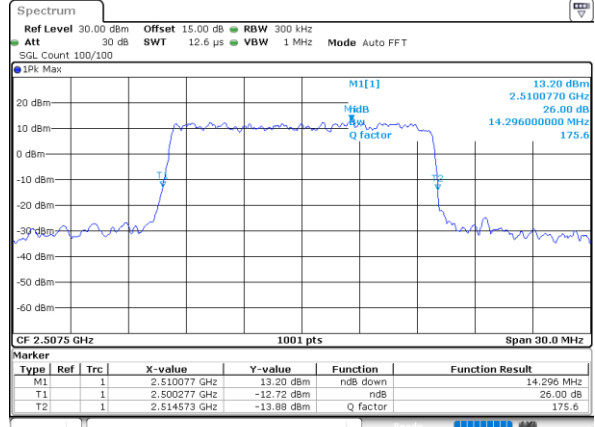

Highest Channel / 10MHz / 16QAM

Date: 25_NOV_2022 18:19:55

LTE Band 7

Lowest Channel / 15MHz / QPSK

Date: 25_NOV.2022 18:40:52

Lowest Channel / 15MHz / 16QAM

Date: 25_NOV.2022 18:41:16

Middle Channel / 15MHz / QPSK