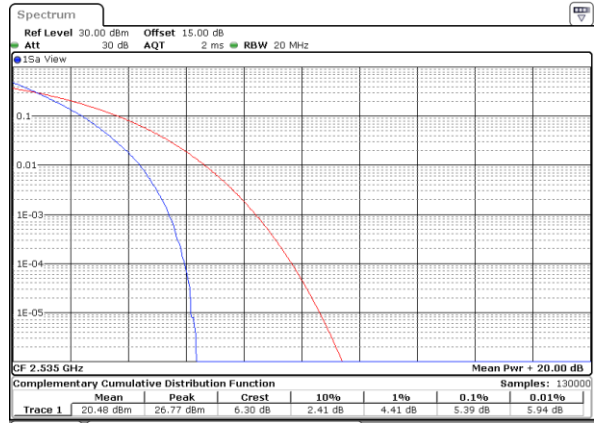

Peak-to-Average Ratio

Mode	LTE Band 7 / 20MHz				
Mod.	QPSK		16QAM		Limit: 13dB
RB Size	1RB	Full RB	1RB	Full RB	Result
Lowest CH	5.10	5.19	6.00	6.12	PASS
Middle CH	5.10	5.39	5.94	6.32	
Highest CH	5.25	5.10	6.14	6.06	
Mode	LTE Band 7 / 20MHz				
Mod.	64QAM				Limit: 13dB
RB Size	1RB	Full RB			Result
Lowest CH	6.38	6.41	-	-	PASS
Middle CH	6.03	6.64	-	-	
Highest CH	6.38	6.49	-	-	

LTE Band 7 / 20MHz / QPSK

Lowest Channel / 1RB

Date: 25.NOV.2022 19:53:36

Lowest Channel / Full RB

Date: 25.NOV.2022 19:54:02

Middle Channel / 1RB

Date: 25.NOV.2022 19:54:27

Middle Channel / Full RB

Date: 25.NOV.2022 19:54:52

Highest Channel / 1RB

Date: 25.NOV.2022 19:55:17

Highest Channel / Full RB

Date: 25.NOV.2022 19:55:42

LTE Band 7 / 20MHz / 16QAM

Lowest Channel / 1RB

Date: 25.NOV.2022 19:51:05