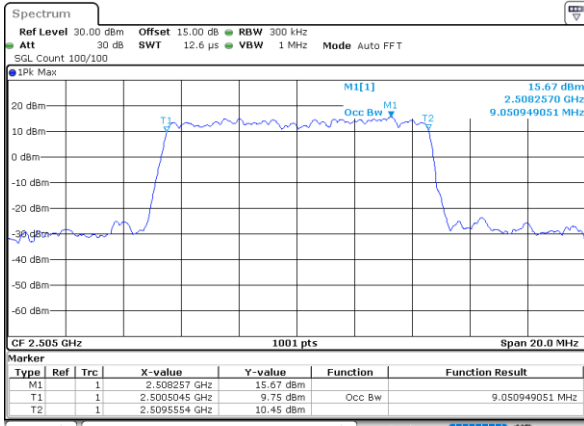

LTE Band 7

Lowest Channel / 5MHz / QPSK

Date: 25,NOV,2022 17:29:08

Lowest Channel / 5MHz / 16QAM

Date: 25,NOV,2022 17:29:32

Middle Channel / 5MHz / QPSK

Date: 25,NOV,2022 17:39:00

Middle Channel / 5MHz / 16QAM

Date: 25,NOV,2022 17:39:23

Highest Channel / 5MHz / QPSK

Date: 25,NOV,2022 17:43:16

Highest Channel / 5MHz / 16QAM

Date: 25,NOV,2022 17:43:40

LTE Band 7

Lowest Channel / 10MHz / QPSK

Date: 25_NOV.2022 18:04:37