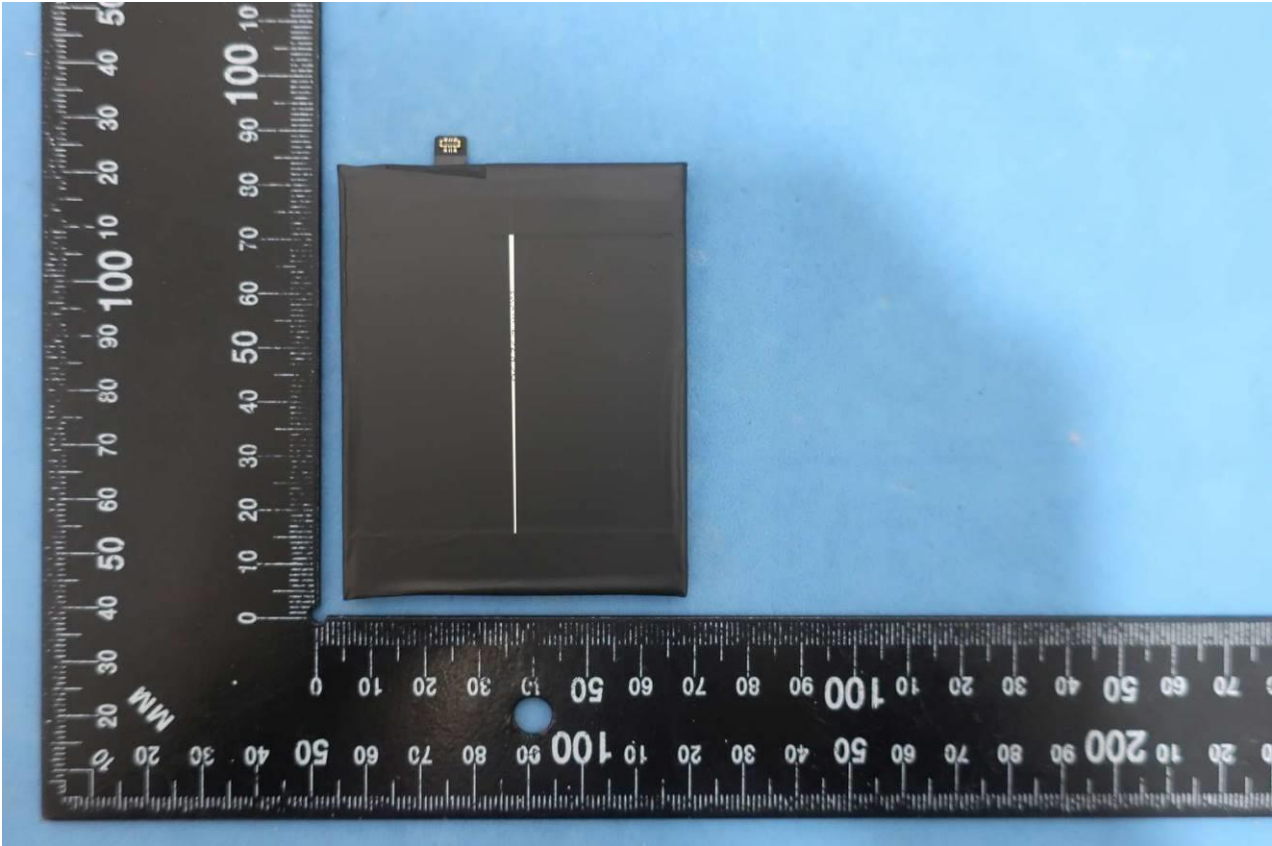

Brand Name: CAT / Model Name: BM1S1B