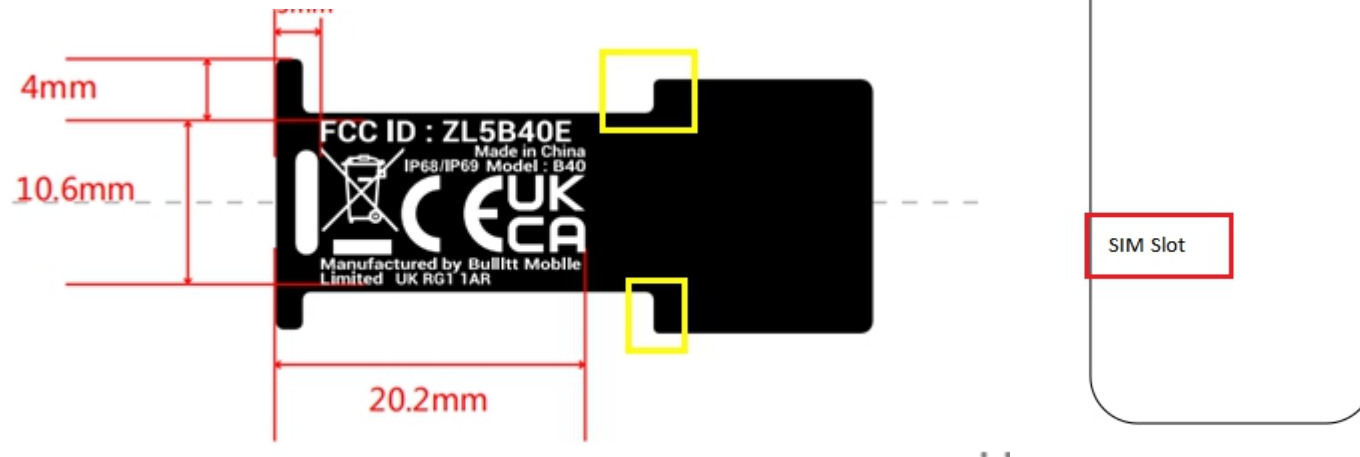

Label location	
Company:	Bullitt Mobile Limited
Product	Mobile Phone
Model:	B40

Note: This label is placed above SIM booth. The yellow stop it falling out.
So the label can not fall our in fact.