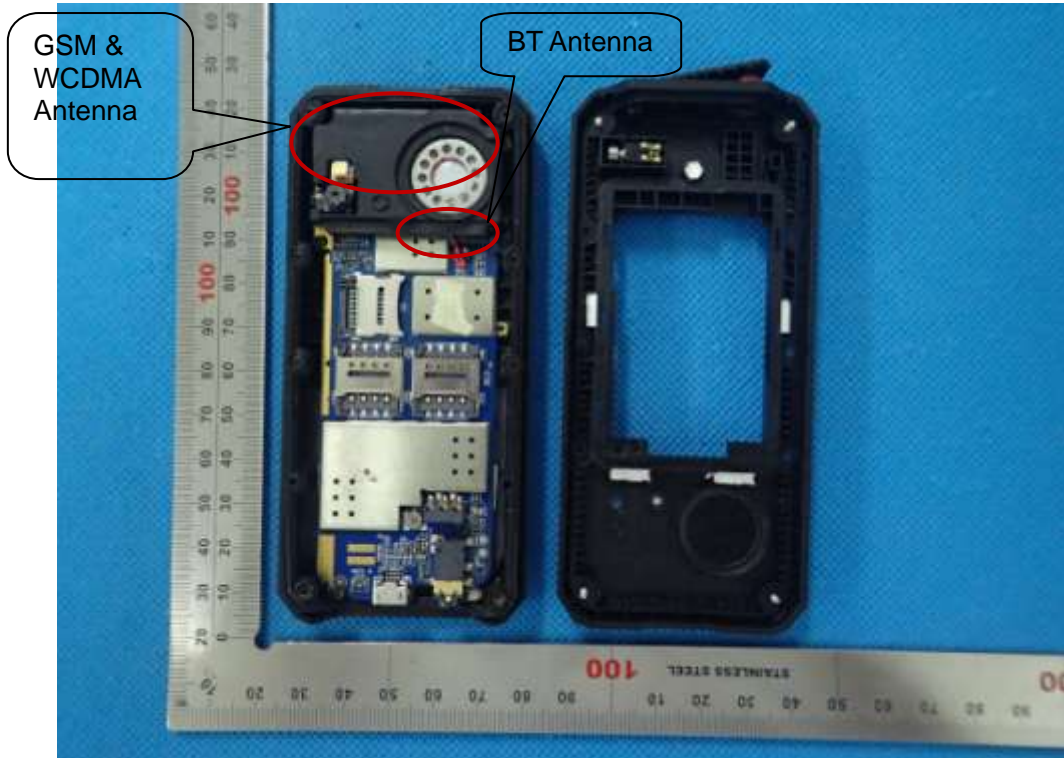

Edge 1(Top)

Edge 2(Right)

Edge 3(Bottom)

Edge 4(Left)

DEPTH OF THE LIQUID IN THE PHANTOM—ZOOM IN

Note : The position used in the measurement were according to IEEE 1528-2003

850MHz head

850MHz body

1900MHz head

1900MHz body

EUT PHOTOGRAPHS
TOTAL VIEW OF EUT

TOP VIEW OF EUT

BOTTOM VIEW OF EUT

FRONT VIEW OF EUT

BACK VIEW OF EUT

LEFT VIEW OF EUT

RIGHT VIEW OF EUT

OPEN VIEW OF EUT-1

OPEN VIEW OF EUT-2

OPEN VIEW OF EUT-3

INTERNAL VIEW OF EUT-1

INTERNAL VIEW OF EUT-2

INTERNAL VIEW OF EUT-3