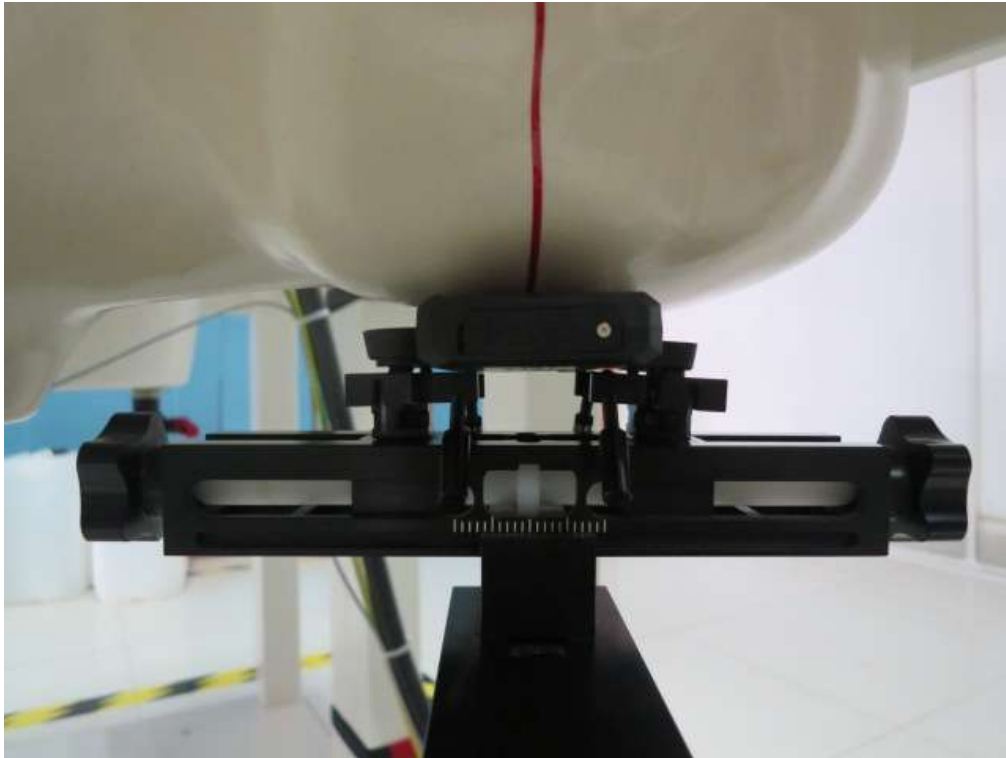

TEST SETUP PHOTOGRAPHS & EUT PHOTOGRAPHS

Test Setup Photographs

LEFT-CHECK TOUCH

LEFT-TILT 15°

RIGHT-CHECK TOUCH

RIGHT-TILT 15°

Body Back 10mm

Body Front 10mm

Edge 1(Top)

Edge 2(Right)

Edge 3(Bottom)

Edge 4(Left)

DEPTH OF THE LIQUID IN THE PHANTOM—ZOOM IN

Note : The position used in the measurement were according to IEEE 1528-2003

850MHz head

850MHz body

1900MHz head

1900MHz body

EUT PHOTOGRAPHS
TOTAL VIEW OF EUT

TOP VIEW OF EUT

BOTTOM VIEW OF EUT

FRONT VIEW OF EUT

BACK VIEW OF EUT

LEFT VIEW OF EUT