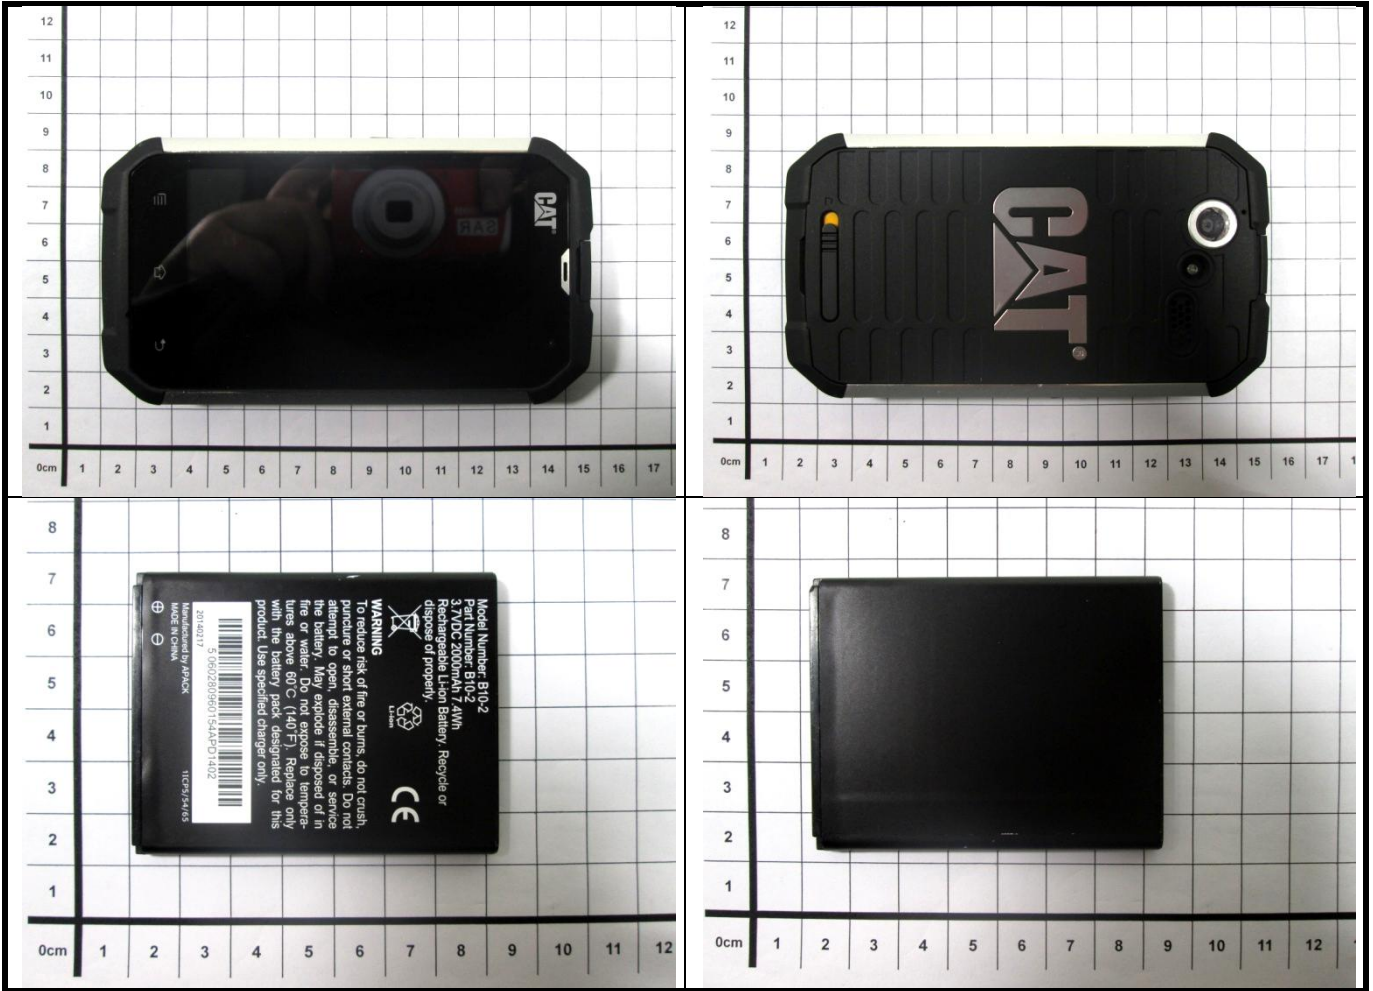

Appendix C. Photographs of EUT and Setup

FCC HAC (T-Coil) Test Report

<Photographs of EUT>

FCC HAC (T-Coil) Test Report

<Photographs of Setup>

Top View

Bottom View

Left Side View

Right Side View