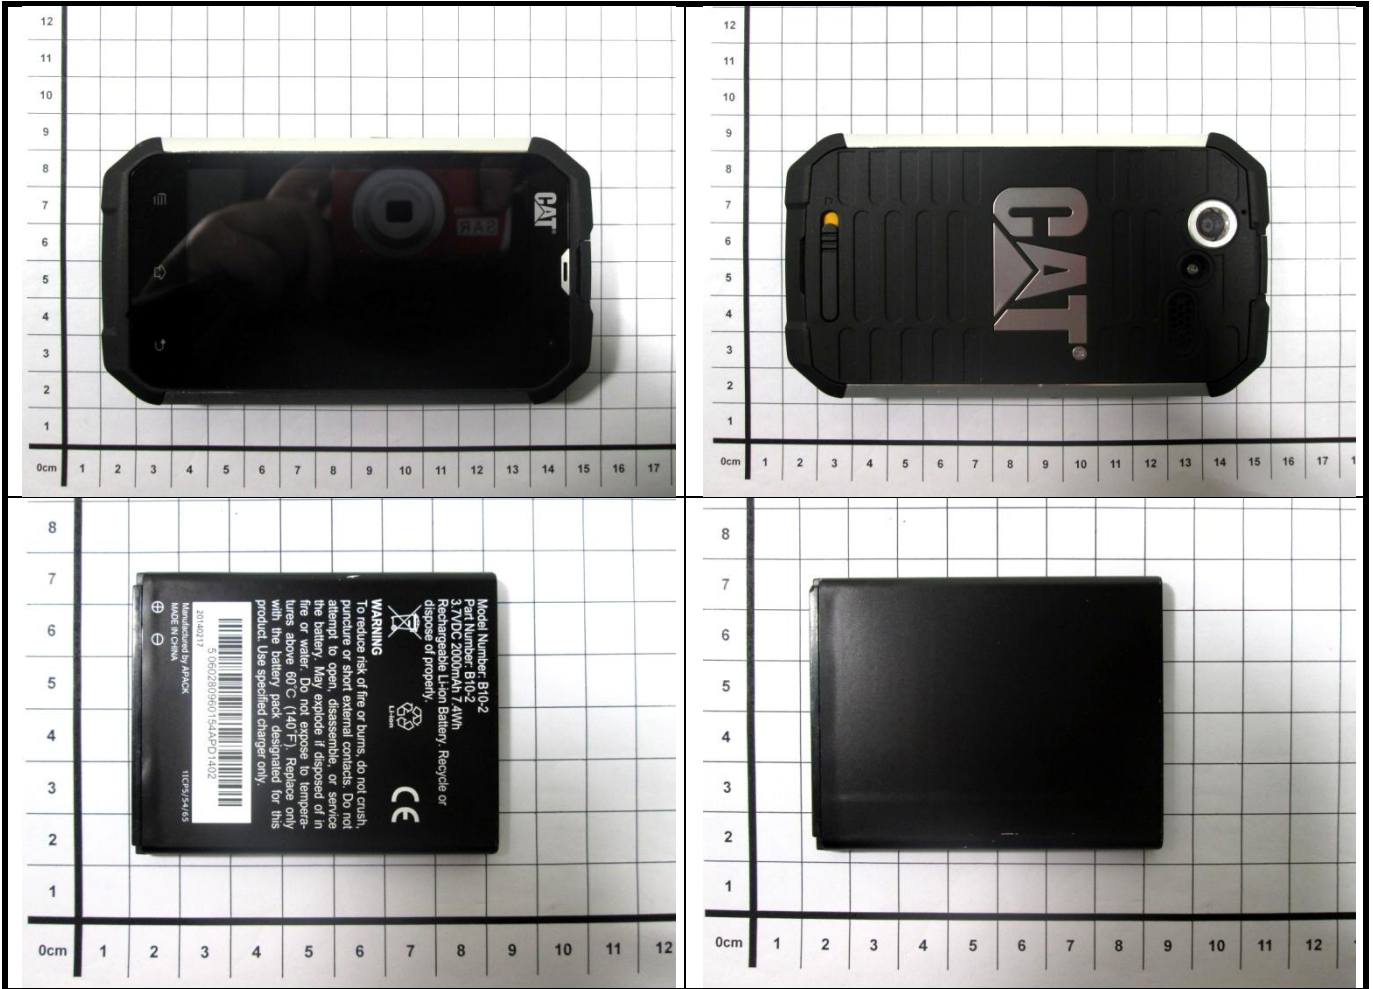

A D T

FCC HAC (RF Emission) Test Report

Appendix D. Photographs of EUT and Setup

FCC HAC (RF Emission) Test Report

<Photographs of EUT>

FCC HAC (RF Emission) Test Report

<Photographs of Setup>

Top View

Bottom View

Left Side View

Right Side View