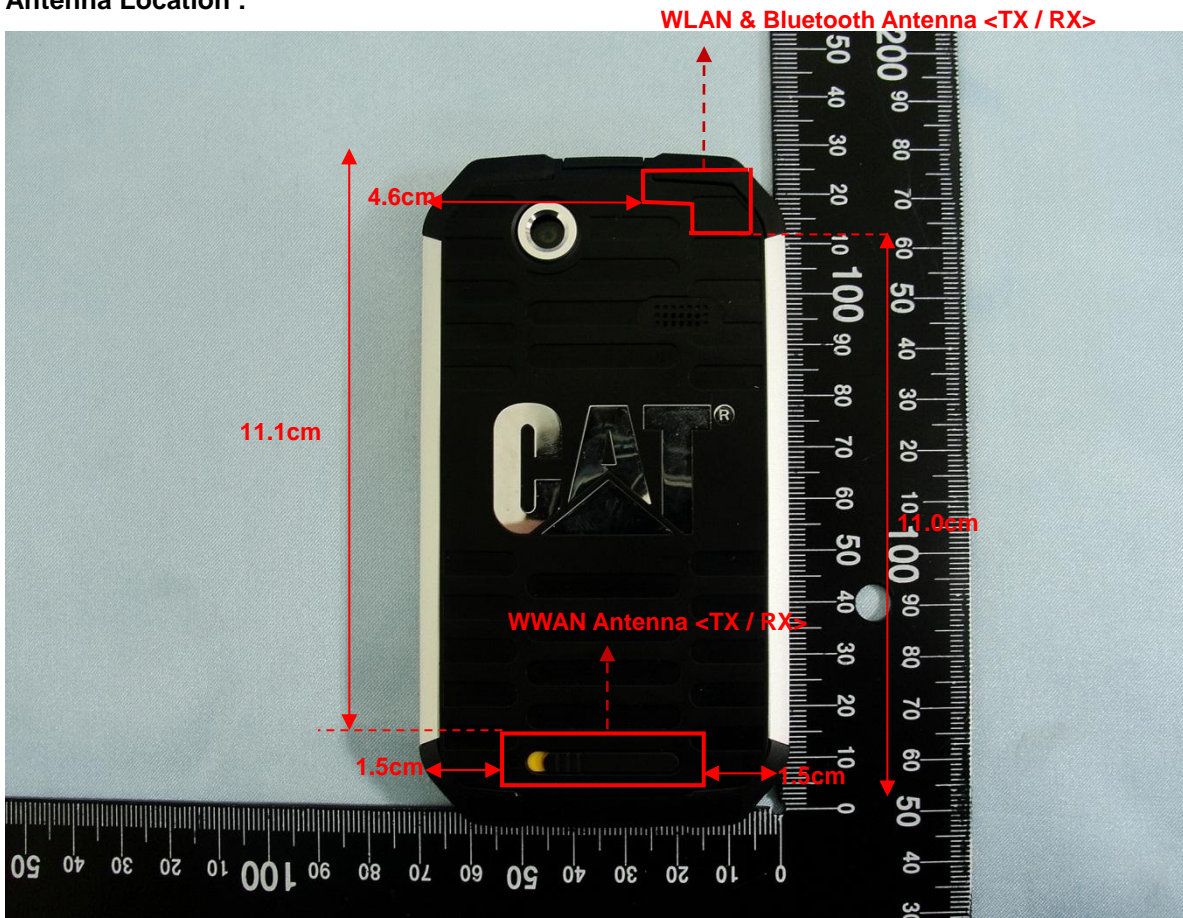

Appendix D. Product Photos

Antenna Location :

EUT Length: 12.7 cm
 EUT Width: 7.0 cm

Antenna	Length	Width
WWAN Antenna <TX / RX>	4.0cm	1.1cm
WLAN & Bluetooth Antenna <TX / RX>	2.0cm	1.2cm

The shortest distance between the Tx antennas	
WWAN Antenna <TX / RX> to WLAN & Bluetooth Antenna <TX / RX>	9.4 cm

Appendix E. Test Setup Photos

Right Cheek

Right Tilted

Left Cheek

Left Tilted

Right Side of the DUT with Phantom 1 cm Gap

Left Side of the DUT with Phantom 1 cm Gap

Top Side of the DUT with Phantom 1 cm Gap

Bottom Side of the DUT with Phantom 1 cm Gap

Front of the DUT with Phantom 1 cm Gap
(without Headset)

Back of the DUT with Phantom 1 cm Gap
(without Headset)