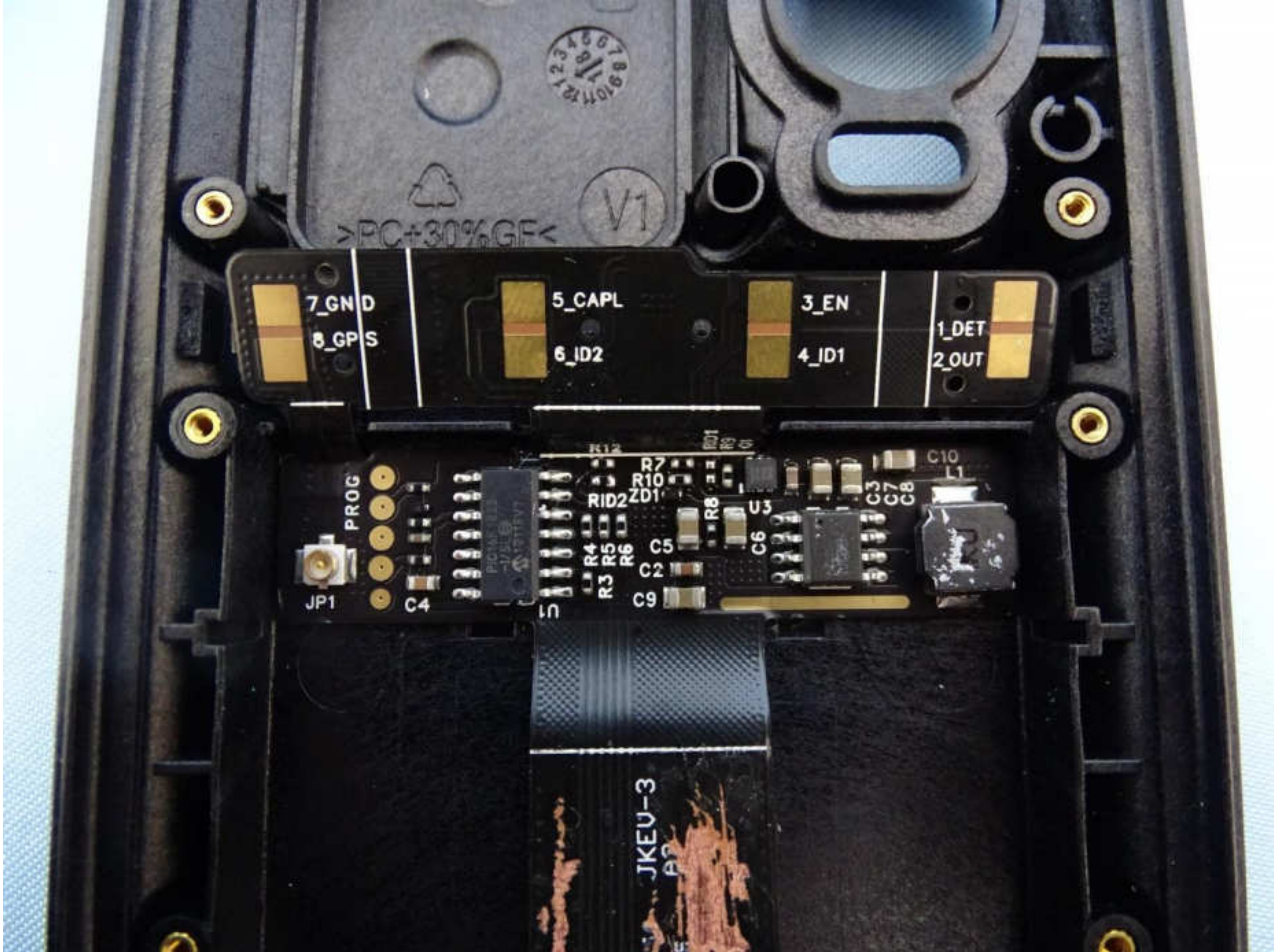

WWAN Main Antenna<Tx/Rx>

Brand Name: LAND ROVER / Model Name: Explore

Brand Name: LAND ROVER / Model Name: Explore

NFC Antenna <Tx/Rx>

Brand Name: LAND ROVER / Model Name: Explore

Brand Name: LAND ROVER / Model Name: Explore

Brand Name: LAND ROVER / Model Name: Explore

Brand Name: LAND ROVER / Model Name: Explore

Brand Name: LAND ROVER / Model Name: Explore

Module 4370

Brand Name: LAND ROVER / Model Name: Explore

Brand Name: LAND ROVER / Model Name: Explore