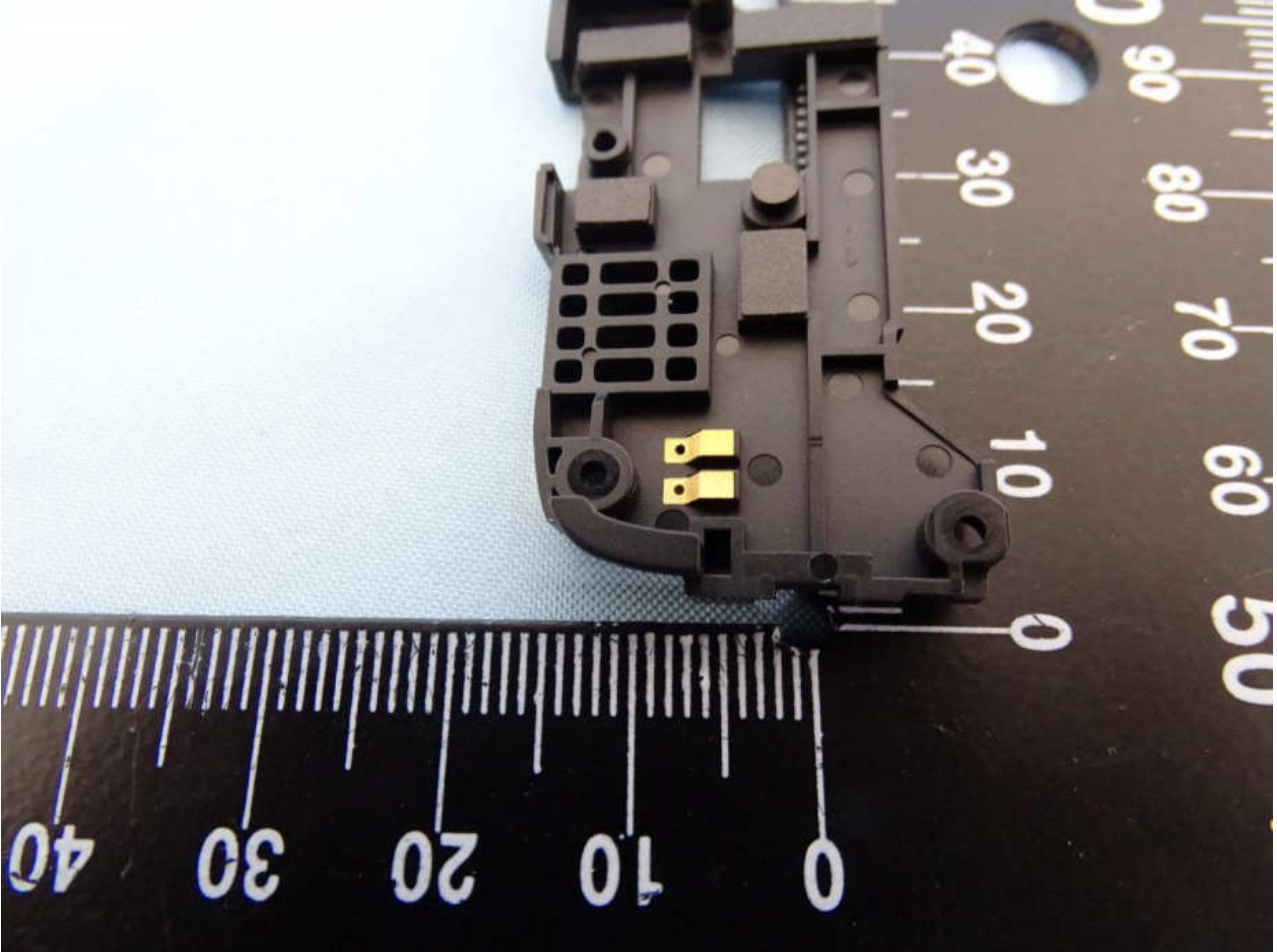

Brand Name: LAND ROVER / Model Name: Explore

Brand Name: LAND ROVER / Model Name: Explore

Bluetooth & WLAN 2.4G Antenna<Tx/Rx>

Brand Name: LAND ROVER / Model Name: Explore

Brand Name: LAND ROVER / Model Name: Explore