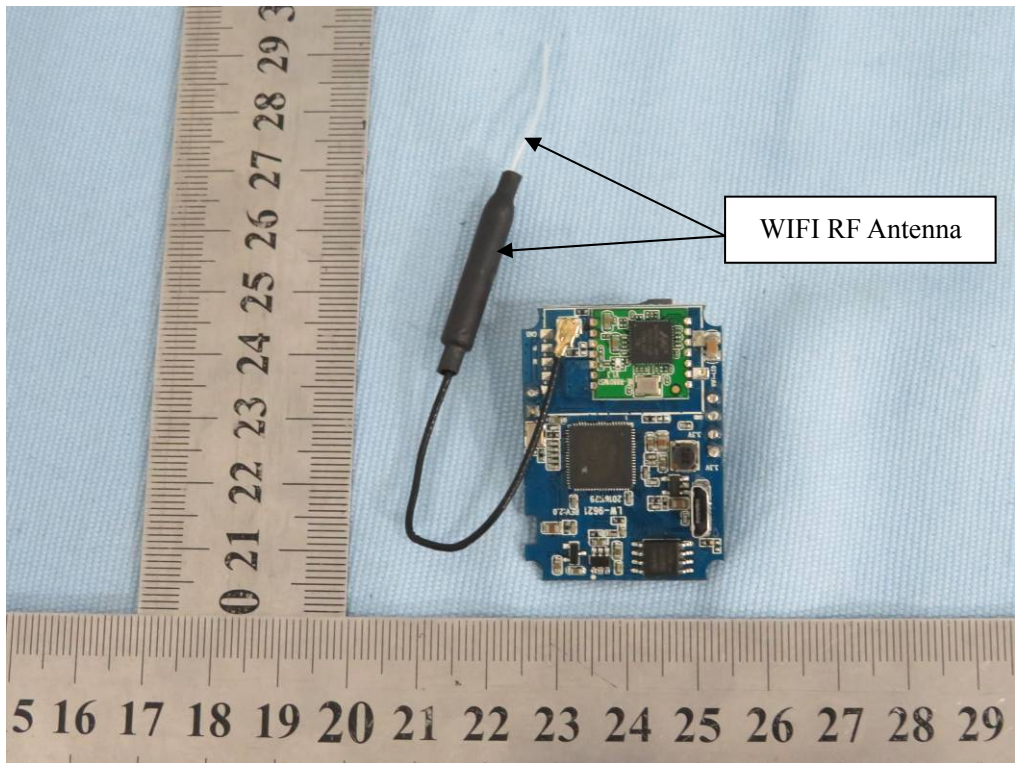

Internal photo

Note: The 2.4G part on the drone for receive only.