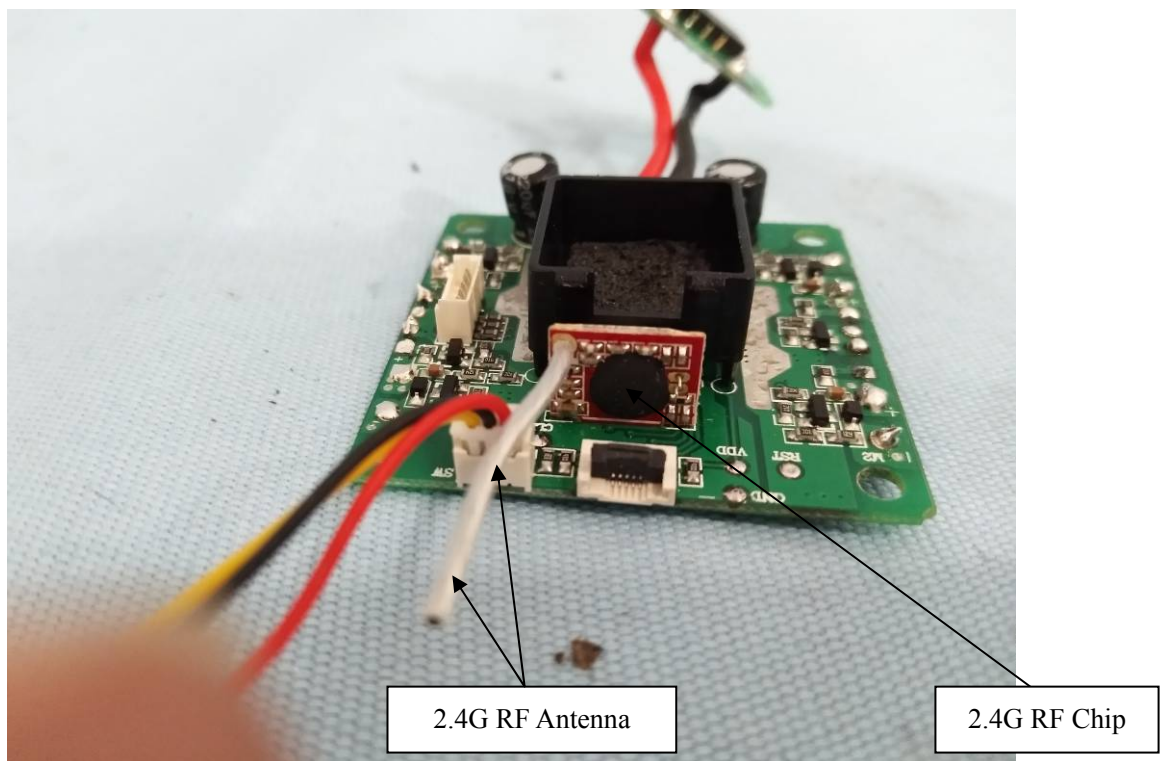

Internal photo

Note: The 2.4G part on the drone for receive only.