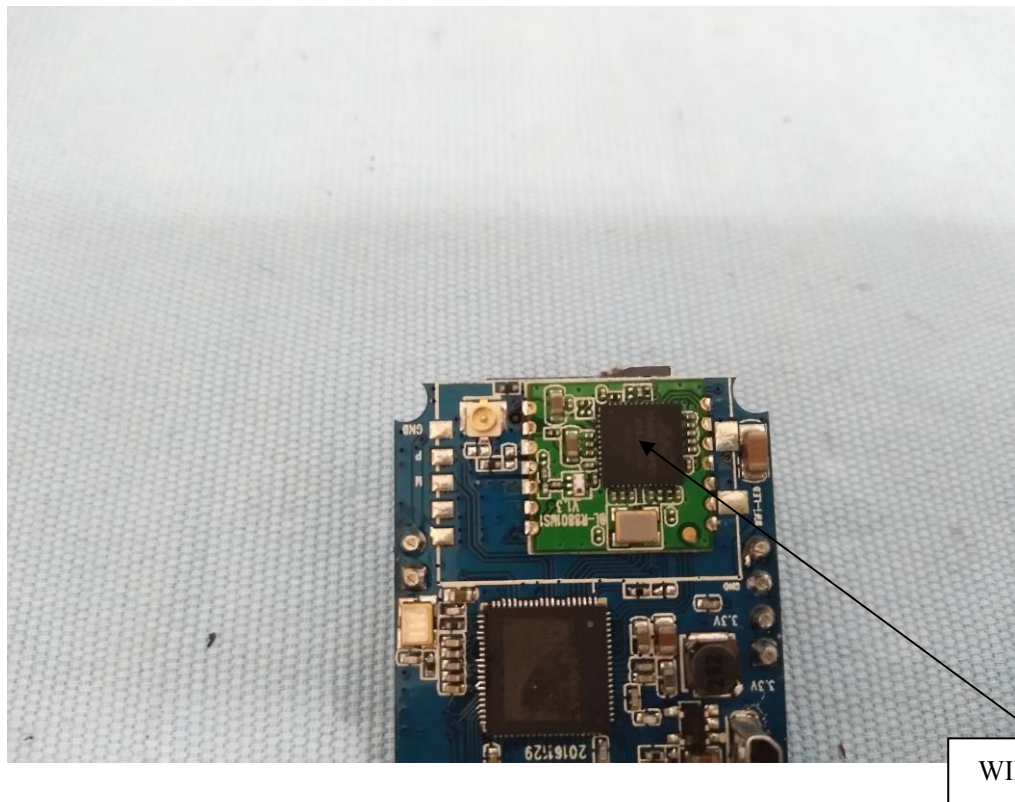

Internal photo

Note: The 2.4G part on the drone for receive only.