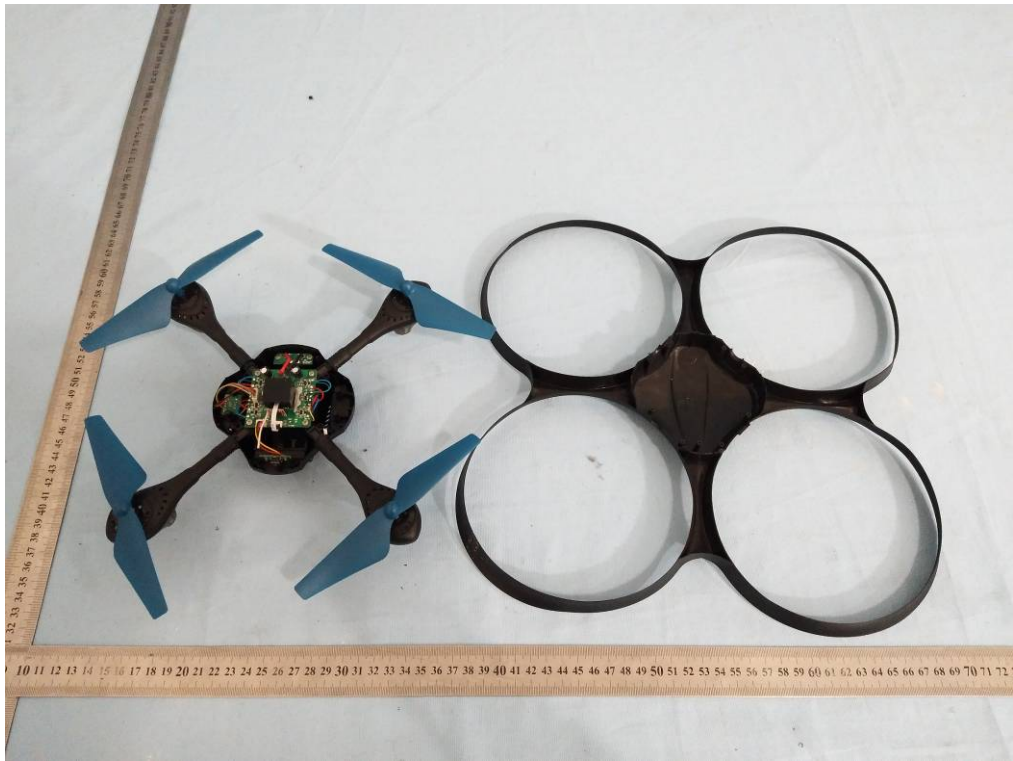

Internal photo

Note: The 2.4G part on the drone for receive only.