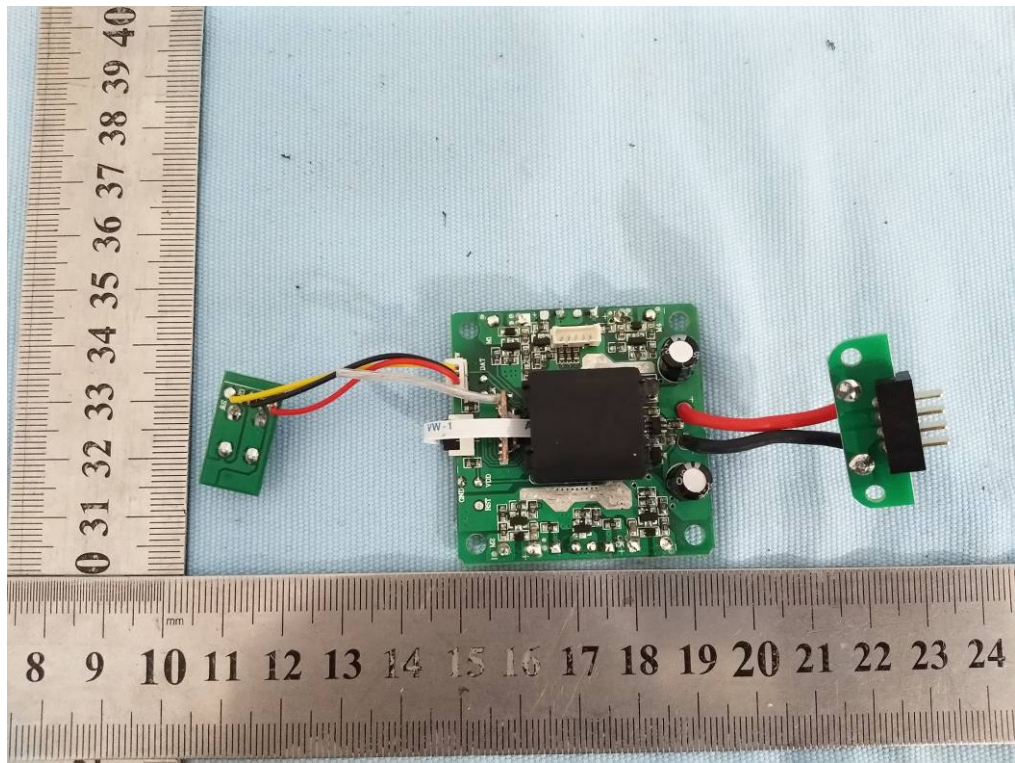

Internal photo

Note: The 2.4G part on the drone for receive only.