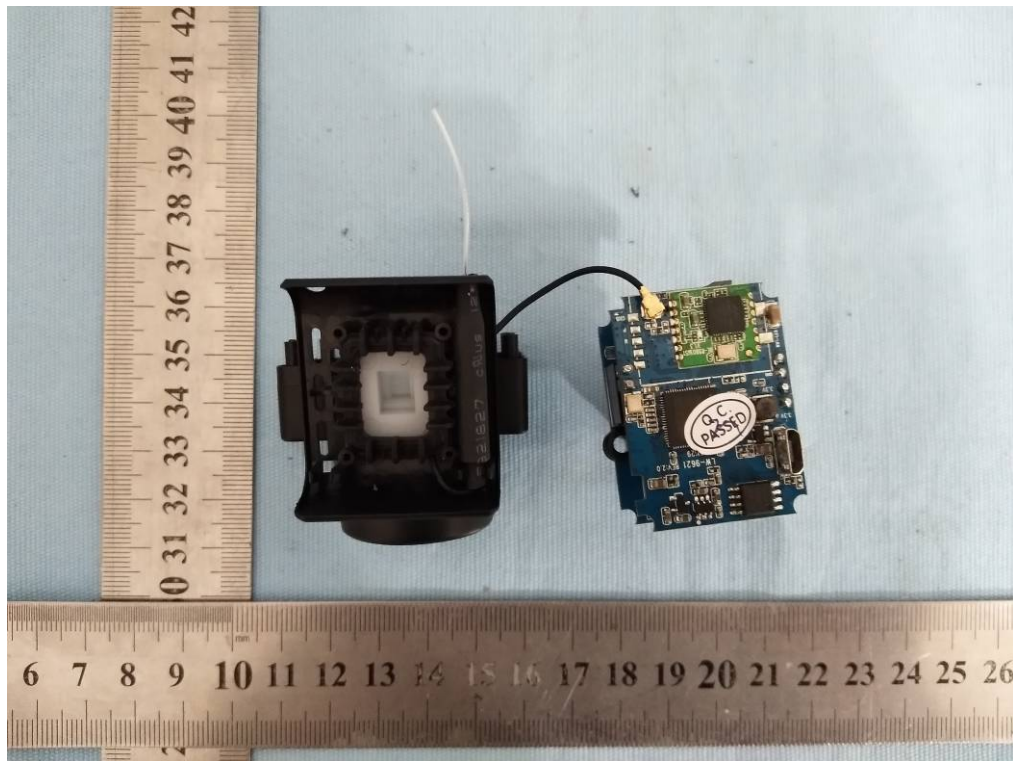

Internal photo

Note: The 2.4G part on the drone for receive only.