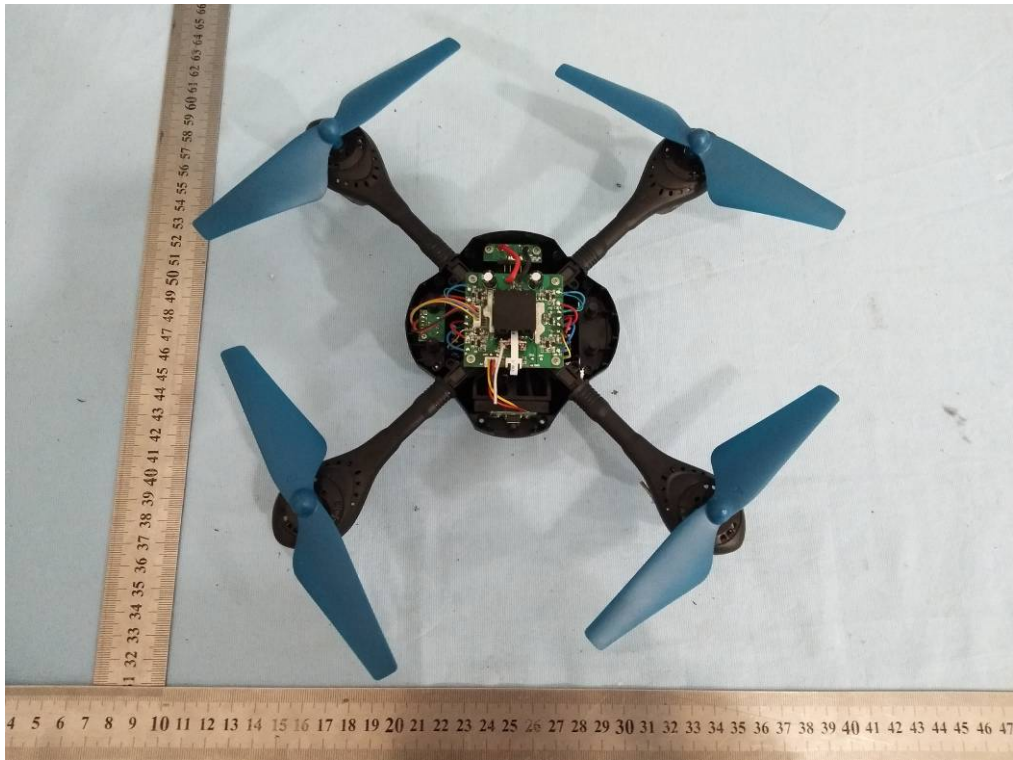

Internal photo

Note: The 2.4G part on the drone for receive only.