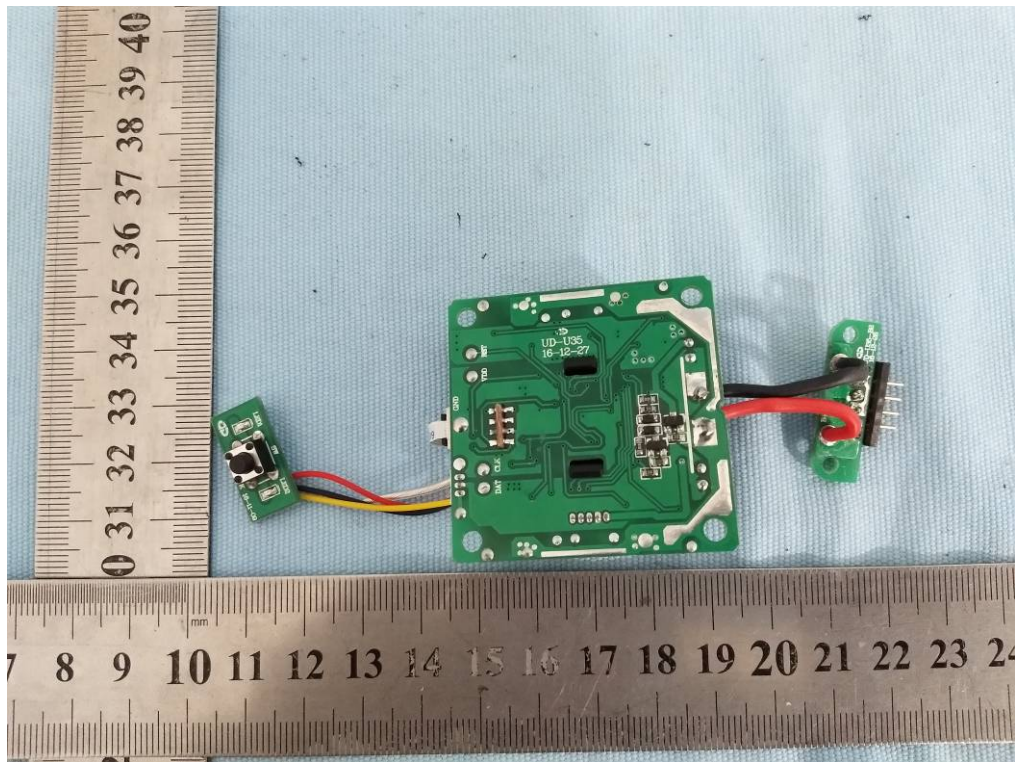

Internal photo

Note: The 2.4G part on the drone for receive only.