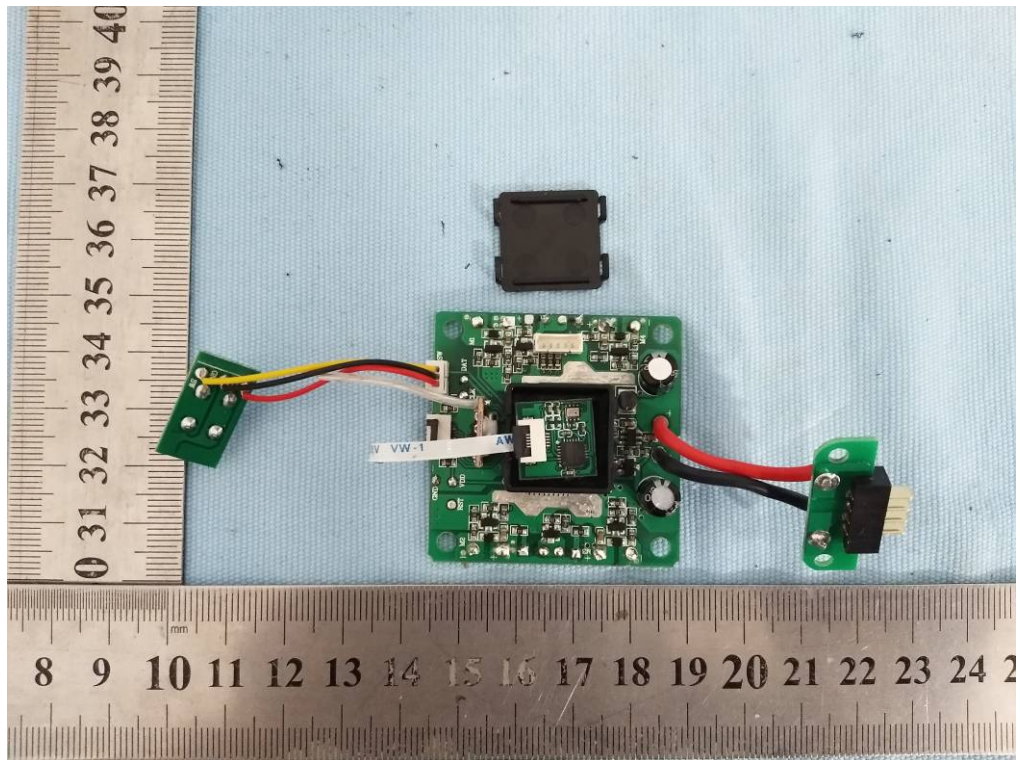

Internal photo

Note: The 2.4G part on the drone for receive only.