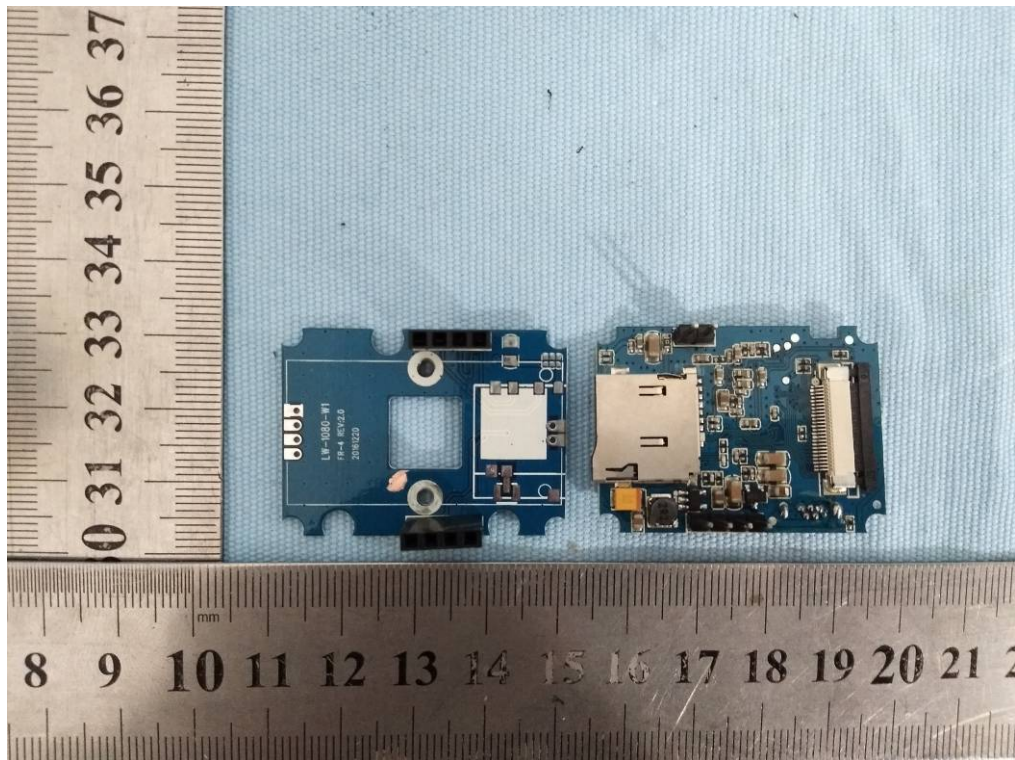

Internal photo

Note: The 2.4G part on the drone for receive only.