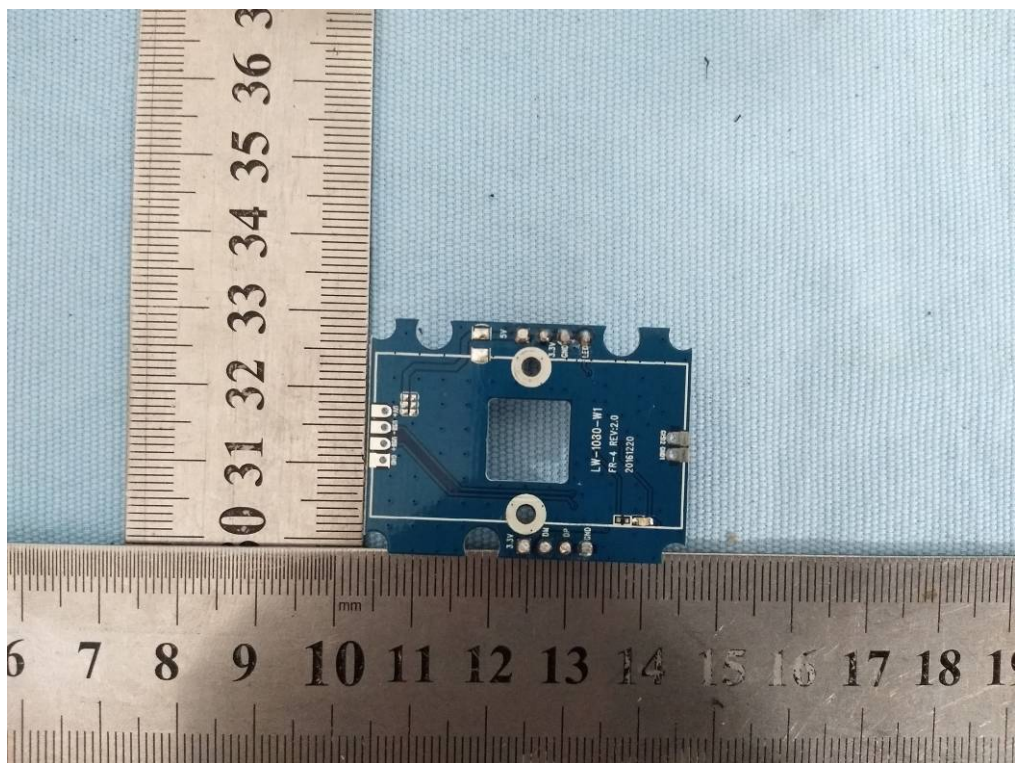

Internal photo

Note: The 2.4G part on the drone for receive only.