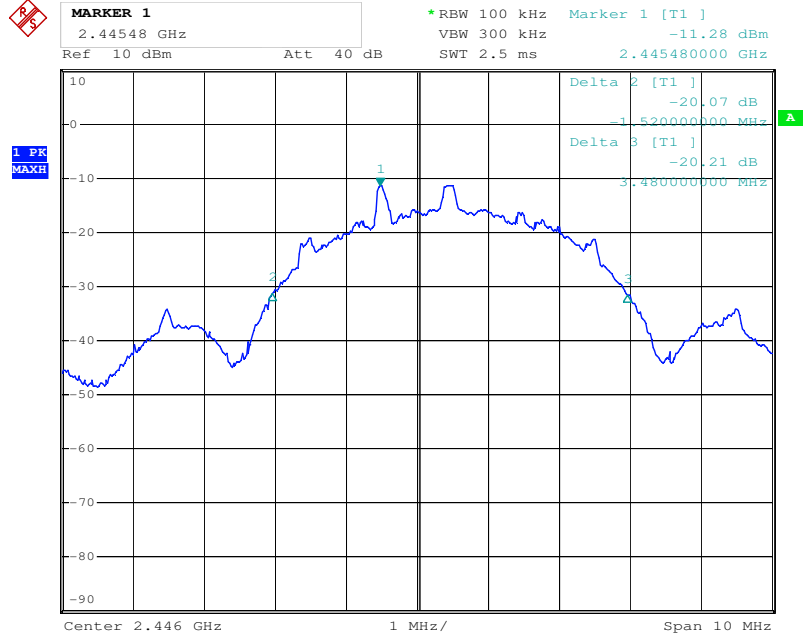

## Test Results

## 20dB Bandwidth

Tx frequency: 2421MHz

Comment: test print  
Date: 10.SEP.2015 13:55:13

Tx frequency: 2424MHz

Comment: test print  
Date: 10.SEP.2015 14:04:26

Tx frequency: 2446MHz

Comment: test print  
Date: 10.SEP.2015 11:54:57