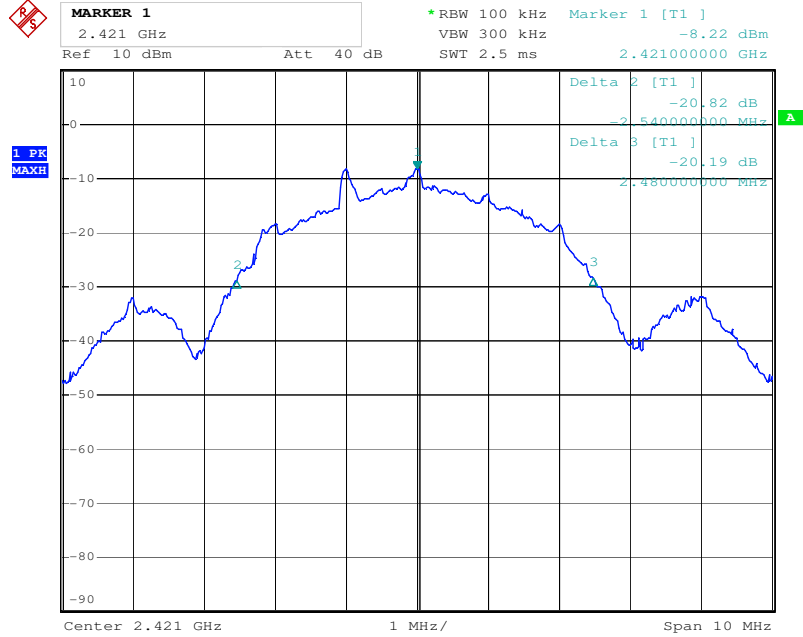

## Appendix 1

## Test Results

## 20dB Bandwidth

Tx frequency: 2421MHz

Comment: test print  
Date: 10.SEP.2015 13:55:13

Tx frequency: 2424MHz

Comment: test print  
Date: 10.SEP.2015 14:04:26

Tx frequency: 2446MHz

Comment: test print  
Date: 10.SEP.2015 11:54:57