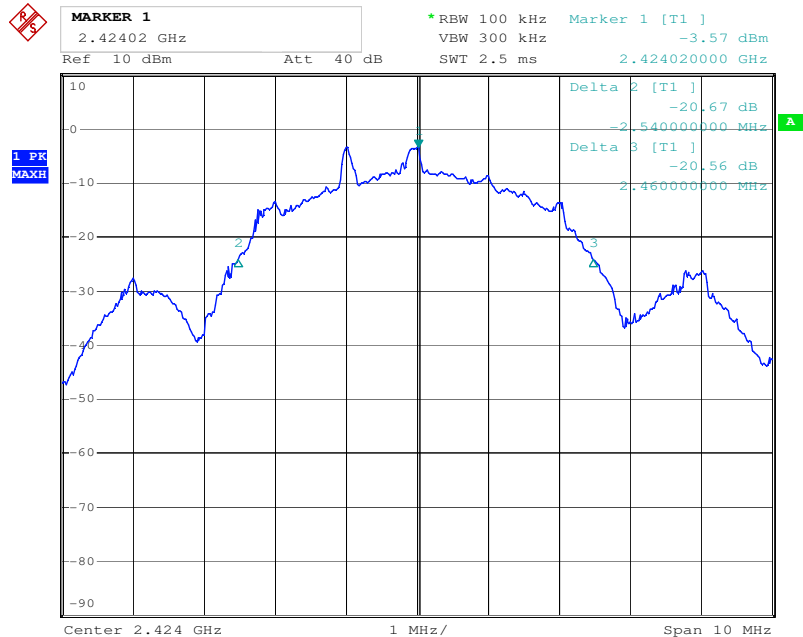

## Test Results

## 20dB Bandwidth

Tx frequency: 2421MHz

Comment: test print  
Date: 10.SEP.2015 13:55:13

Tx frequency: 2424MHz

Comment: test print  
Date: 10.SEP.2015 14:04:26

Tx frequency: 2446MHz

Comment: test print  
Date: 10.SEP.2015 11:54:57