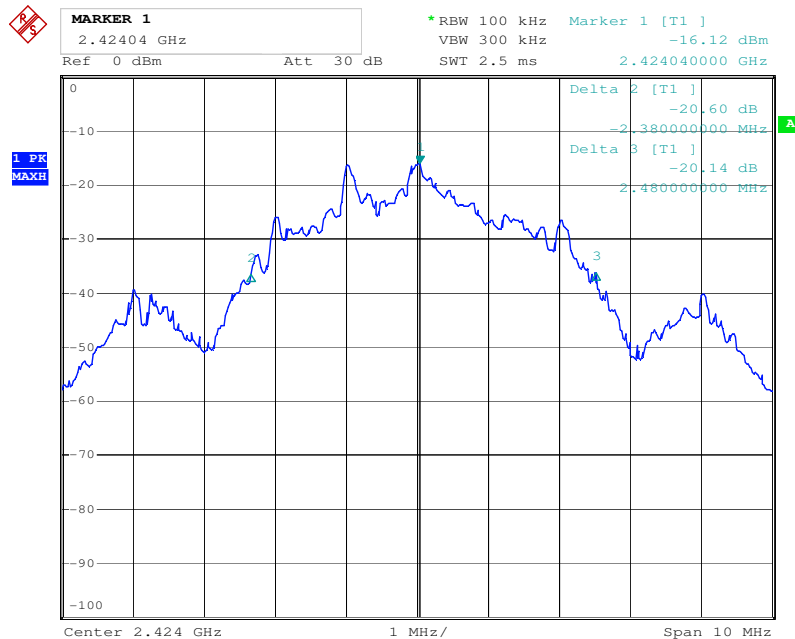

# Test Results

## 20dB Bandwidth

Tx frequency: 2421MHz

Comment: test print  
Date: 9.SEP.2015 18:55:14

Tx frequency: 2424MHz

Comment: test print  
Date: 10.SEP.2015 10:27:35

Tx frequency: 2446MHz

Comment: test print  
Date: 9.SEP.2015 18:52:00