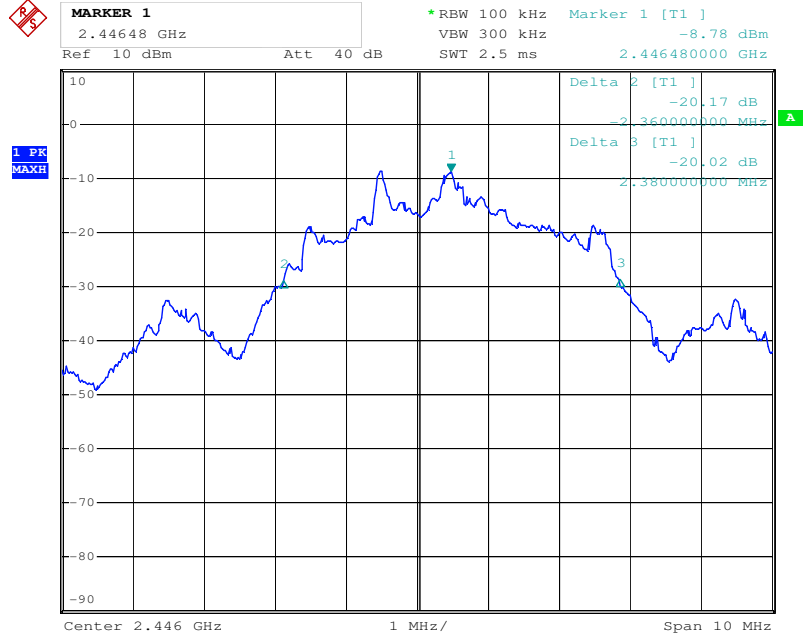

## 20dB Bandwidth

Tx frequency: 2421MHz

Comment: test print  
Date: 9.SEP.2015 18:55:14

Tx frequency: 2424MHz

Comment: test print  
Date: 10.SEP.2015 10:27:35

Tx frequency: 2446MHz

Comment: test print  
Date: 9.SEP.2015 18:52:00