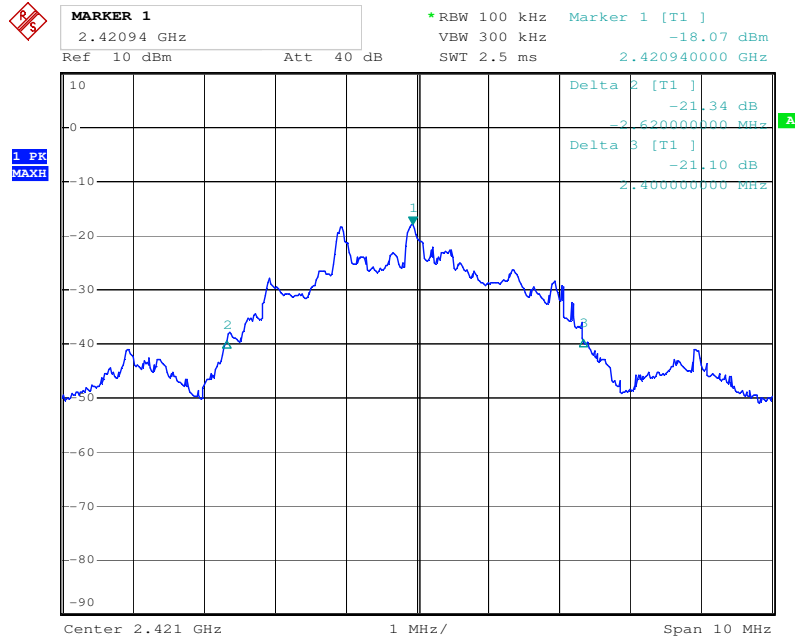

## Appendix 1

# Test Results

## 20dB Bandwidth

Tx frequency: 2421MHz

Comment: test print  
Date: 9.SEP.2015 18:55:14

Tx frequency: 2424MHz

Comment: test print  
Date: 10.SEP.2015 10:27:35

Tx frequency: 2446MHz

Comment: test print  
Date: 9.SEP.2015 18:52:00