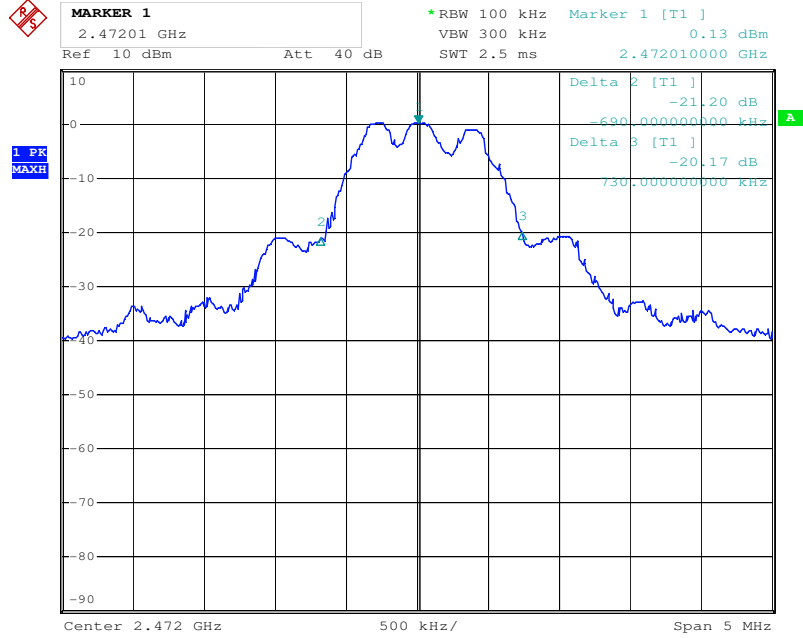

Appendix 1

Test Results

20dB Bandwidth

Tx frequency: 2448MHz

Comment: test print
Date: 9.SEP.2015 18:33:39

Tx frequency: 2456MHz

Comment: test print
Date: 9.SEP.2015 18:38:22

Tx frequency: 2472MHz

Comment: test print
Date: 9.SEP.2015 18:40:54