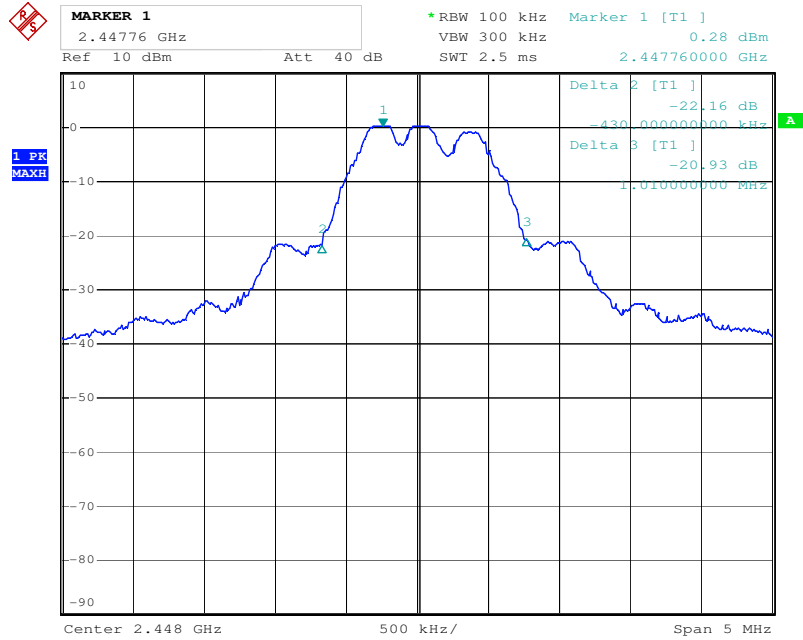

Appendix 1

Test Results

20dB Bandwidth

Tx frequency: 2448MHz

Comment: test print
Date: 9.SEP.2015 18:33:39

Tx frequency: 2456MHz

Comment: test print
Date: 9.SEP.2015 18:38:22

Tx frequency: 2472MHz

Comment: test print
Date: 9.SEP.2015 18:40:54