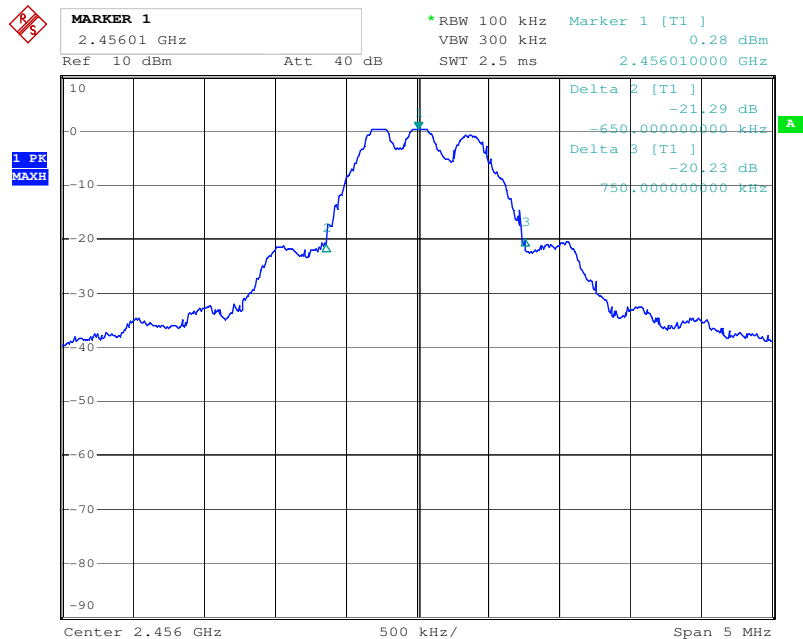

Appendix 1

Test Results

20dB Bandwidth

Tx frequency: 2448MHz

Comment: test print
Date: 9.SEP.2015 18:33:39

Tx frequency: 2456MHz

Comment: test print
Date: 9.SEP.2015 18:38:22

Tx frequency: 2472MHz

Comment: test print
Date: 9.SEP.2015 18:40:54