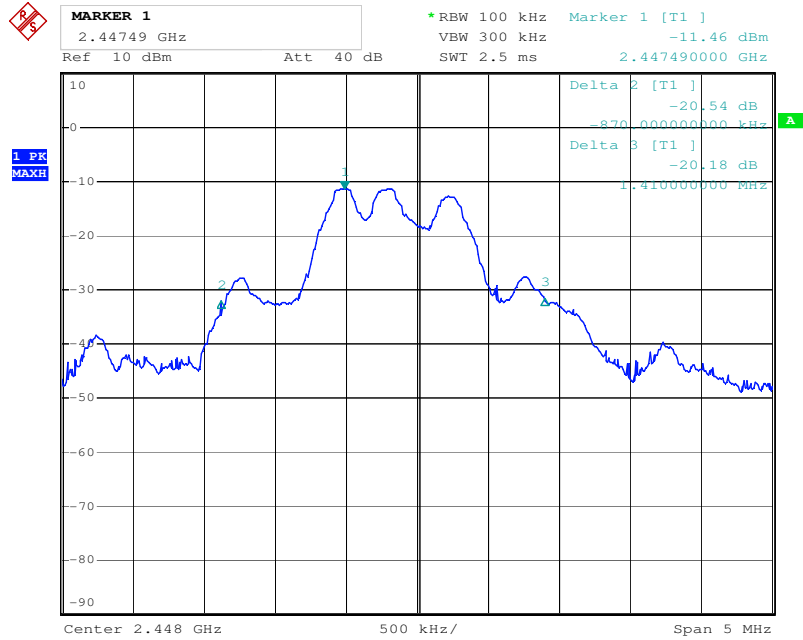

## Appendix 1

## Test Results

## 20dB Bandwidth

Tx frequency: 2448MHz

Comment: test print  
Date: 10.SEP.2015 14:45:22

Tx frequency: 2456MHz

Comment: test print  
Date: 10.SEP.2015 14:57:26

Tx frequency: 2472MHz

Comment: test print  
Date: 10.SEP.2015 14:53:05