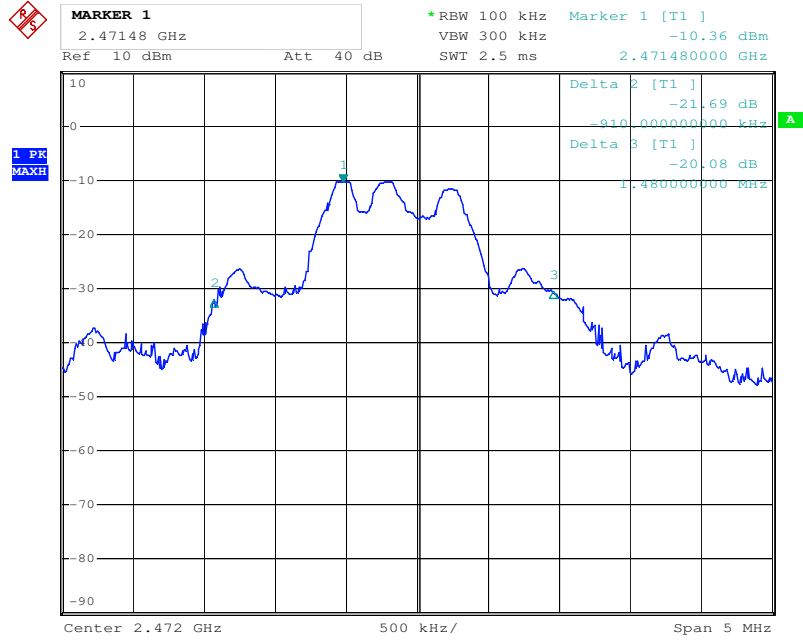

## Test Results

## 20dB Bandwidth

Tx frequency: 2448MHz

Comment: test print  
Date: 10.SEP.2015 14:45:22

Tx frequency: 2456MHz

Comment: test print  
Date: 10.SEP.2015 14:57:26

Tx frequency: 2472MHz

Comment: test print  
Date: 10.SEP.2015 14:53:05