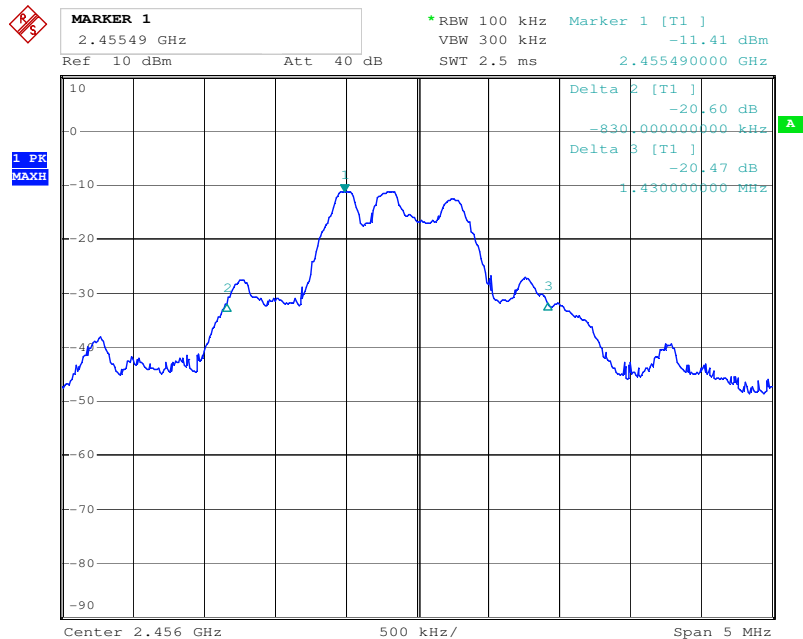

## Test Results

## 20dB Bandwidth

Tx frequency: 2448MHz

Comment: test print  
Date: 10.SEP.2015 14:45:22

Tx frequency: 2456MHz

Comment: test print  
Date: 10.SEP.2015 14:57:26

Tx frequency: 2472MHz

Comment: test print  
Date: 10.SEP.2015 14:53:05