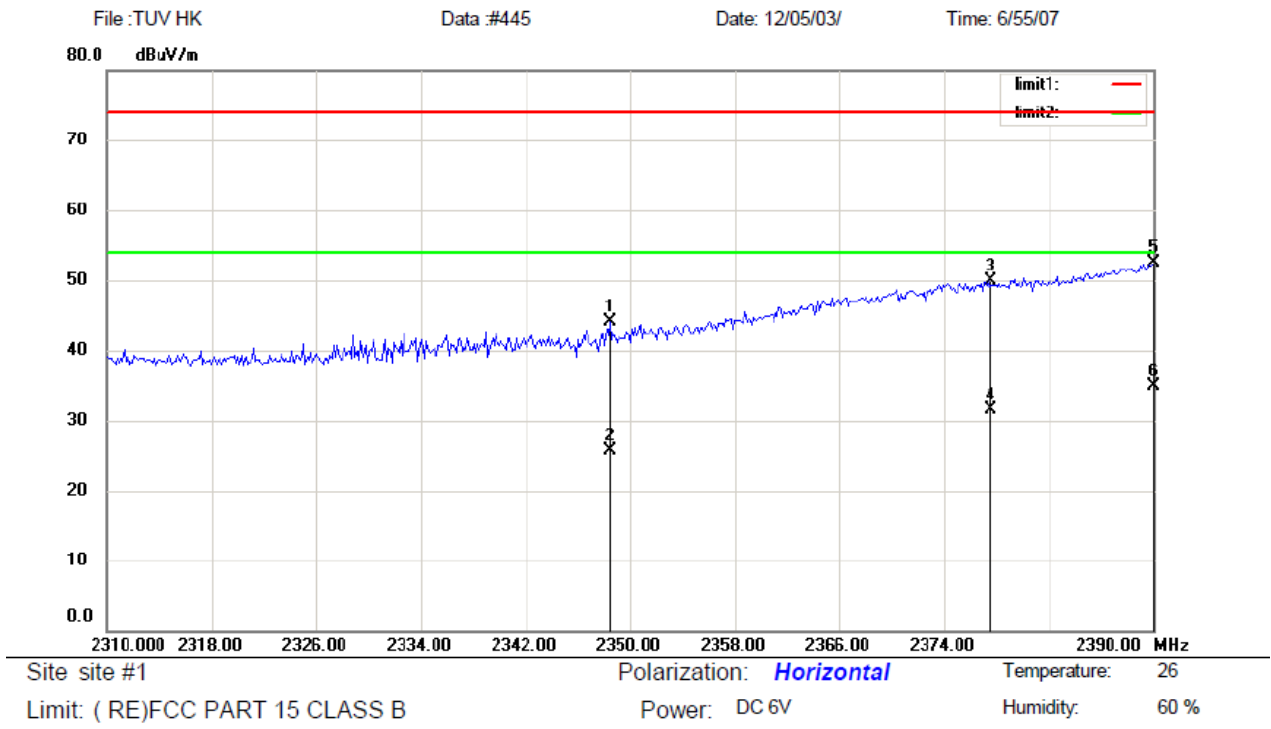

Date: 27.APR.2012 16:38:41

Band Edge Compliance

Tx frequency: 2405MHz (radiated measurement)

Radiated Emission Measurement

Vertical polarization

Radiated Emission Measurement

Horizontal polarization

Tx frequency: 2475MHz (radiated measurement)