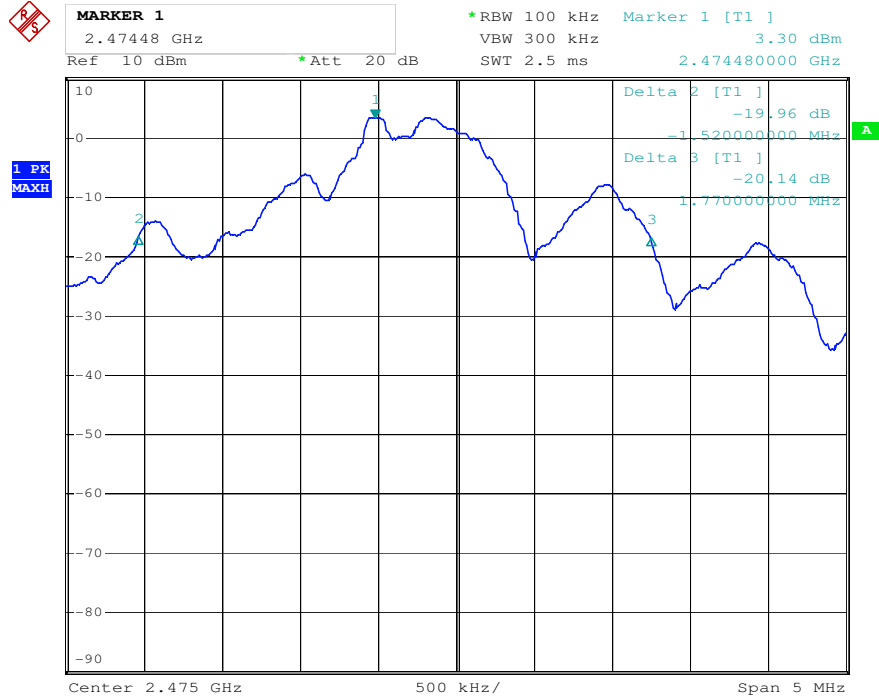

Appendix 1

Test Results

20dB Bandwidth

Tx frequency: 2405MHz

Date: 27.APR.2012 16:14:03

Tx frequency: 2440MHz

Date: 2.MAY.2012 14:39:30

Tx frequency: 2475MHz

Date: 27.APR.2012 16:38:41

Band Edge Compliance

Tx frequency: 2405MHz (radiated measurement)

Radiated Emission Measurement

Vertical polarization

Radiated Emission Measurement

Horizontal polarization

Tx frequency: 2475MHz (radiated measurement)