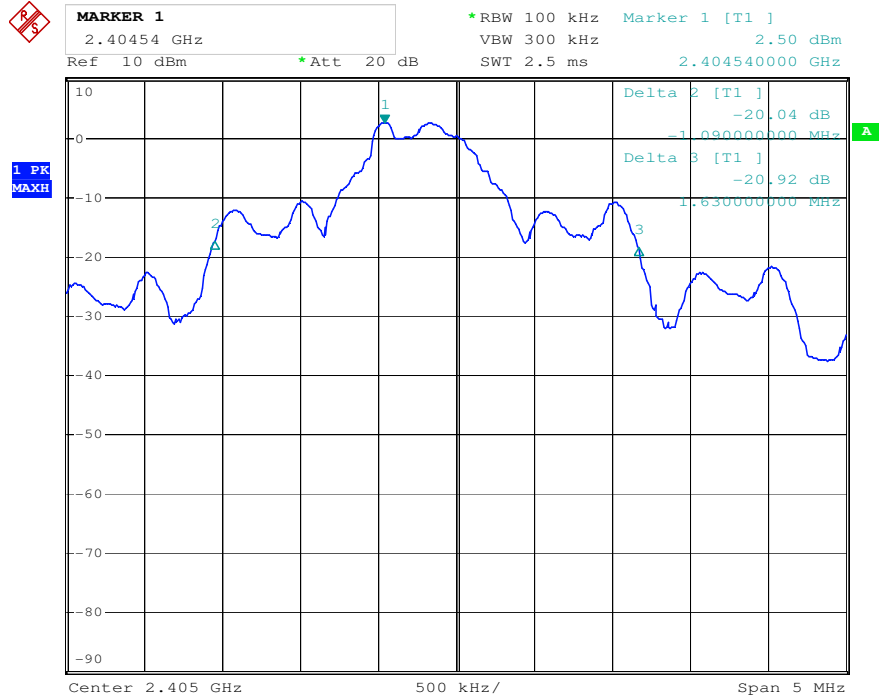

Appendix 1

Test Results

20dB Bandwidth

Tx frequency: 2405MHz

Date: 27.APR.2012 16:14:03

Tx frequency: 2440MHz

Date: 2.MAY.2012 14:39:30

Tx frequency: 2475MHz

Date: 27.APR.2012 16:38:41

Band Edge Compliance

Tx frequency: 2405MHz (radiated measurement)

Radiated Emission Measurement

Vertical polarization

Radiated Emission Measurement

Horizontal polarization

Tx frequency: 2475MHz (radiated measurement)