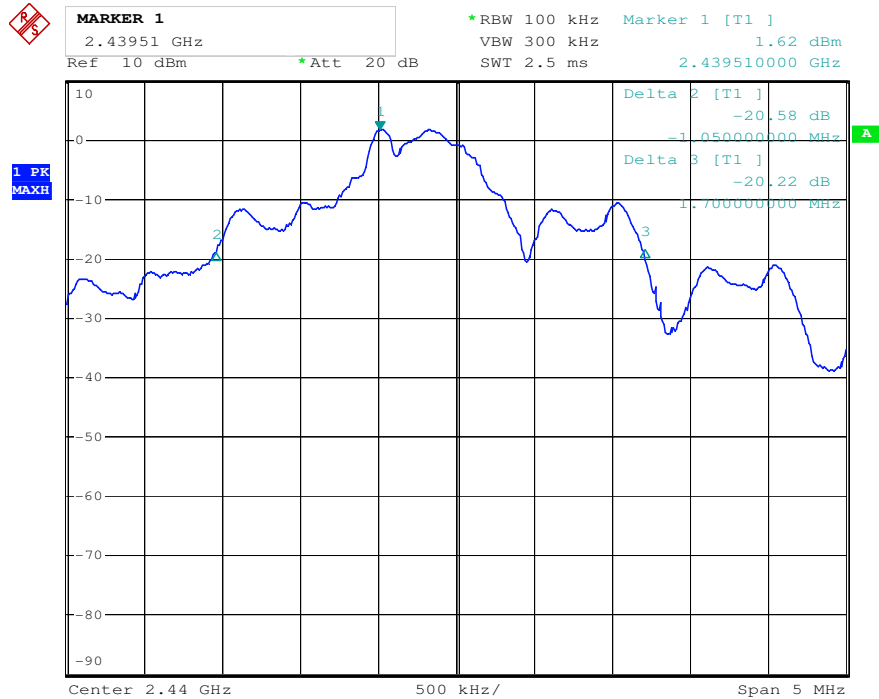

Appendix 1

Test Results

20dB Bandwidth

Tx frequency: 2405MHz

Date: 27.APR.2012 16:14:03

Tx frequency: 2440MHz

Date: 2.MAY.2012 14:39:30

Tx frequency: 2475MHz

Date: 27.APR.2012 16:38:41

Band Edge Compliance

Tx frequency: 2405MHz (radiated measurement)

Radiated Emission Measurement

Vertical polarization

Radiated Emission Measurement

Horizontal polarization

Tx frequency: 2475MHz (radiated measurement)