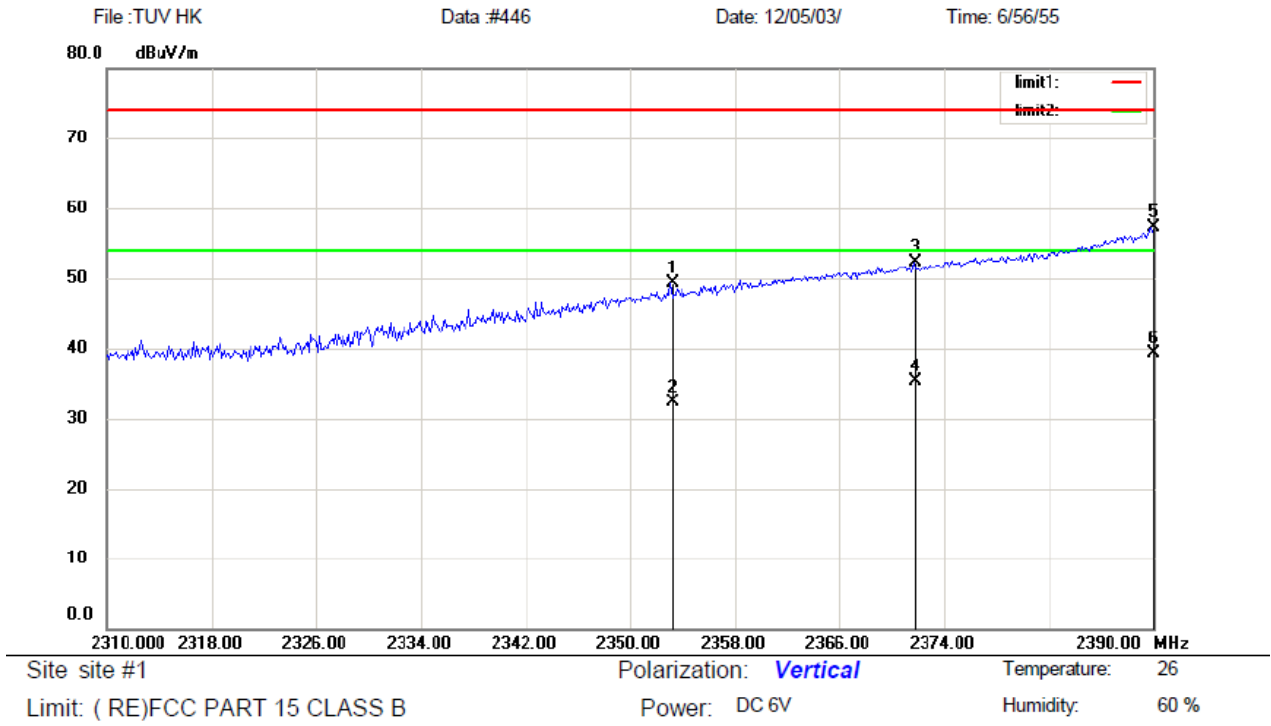

Appendix 1

Test Results

20dB Bandwidth

Tx frequency: 2405MHz

Date: 27.APR.2012 16:14:03

Tx frequency: 2440MHz

Date: 2.MAY.2012 14:39:30

Tx frequency: 2475MHz

Date: 27.APR.2012 16:38:41

Band Edge Compliance

Tx frequency: 2405MHz (radiated measurement)

Radiated Emission Measurement

Vertical polarization

Radiated Emission Measurement

Horizontal polarization

Tx frequency: 2475MHz (radiated measurement)