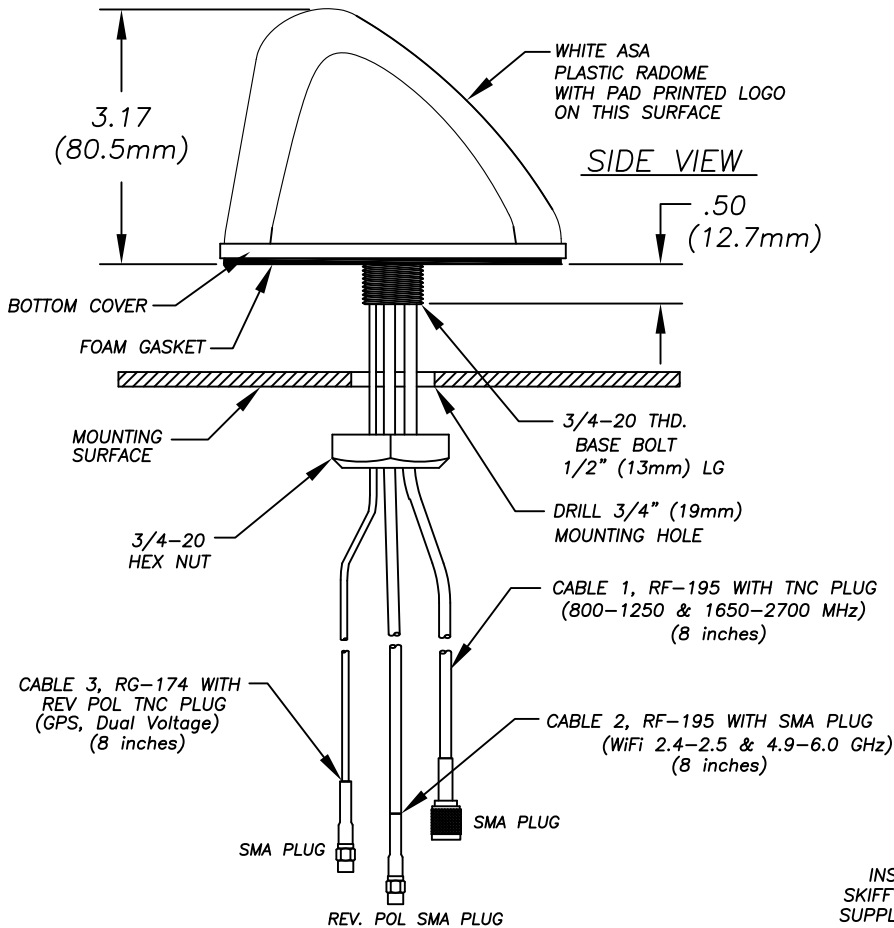

# SMW-301-3C3J2C-WHT-8-SP-192

**Foam Filled Multi-band Surface Mount Antenna**  
**Cellular/WiFi 2.4 & 4.9-6.0 GHz with Bottom Cover**  
**Safemine Part No. 513 133 Safemine Model No. QF036**

INSULATION SLEEVE  
 SKIFFY#018 2000-000-01  
 SUPPLIED BY VENDOR LEAVE  
 LOOSE IN PLASTIC BAG.

## Special SP-192

Foam Filled with Bottom Cover  
 Frequency:

## Antenna Specifications:

Gain:	3 dBi Peak for 800-1250						
	5 dBi Peak for 1650-2700 MHz						
	5 dBi Peak for 2400-2485 & 4900-6000 MHz						
GPS High Gain	32 dB, 5 dBi Antenna						
Voltage	3.3/5 VDC						
Current	10mA (typ.), 20mA (max.)						
VSWR:	< 2:1 VSWR over range						
Maximum Power:	10 Watts						
Connector/Interface:	As Shown						
Case:	4.20" Dia. x 3.17" High						
Radome Material:	ASA UV Inhibitive Plastic						
Cable	<table border="0"> <tr> <td>— cable 1 —</td> <td>RF-195, 8" (Cell, 800-1250/1650-2700 MHz)</td> </tr> <tr> <td>— cable 2 —</td> <td>RF-195, 8" (WiFi, 2.4 &amp; 4.9-6.0 GHz)</td> </tr> <tr> <td>— cable 3 —</td> <td>RG-174, 8" (GPS Dual Voltage 3v &amp; 5V)</td> </tr> </table>	— cable 1 —	RF-195, 8" (Cell, 800-1250/1650-2700 MHz)	— cable 2 —	RF-195, 8" (WiFi, 2.4 & 4.9-6.0 GHz)	— cable 3 —	RG-174, 8" (GPS Dual Voltage 3v & 5V)
— cable 1 —	RF-195, 8" (Cell, 800-1250/1650-2700 MHz)						
— cable 2 —	RF-195, 8" (WiFi, 2.4 & 4.9-6.0 GHz)						
— cable 3 —	RG-174, 8" (GPS Dual Voltage 3v & 5V)						
Impedance:	50 OHM Nominal						
Mounting:	3/4" Dia. Feed through. 1/2" lg. thread for up to 1/4" thick surface 304 S.S.						
Shock & Vibration:	IEEE1478, EN 61373, MIL-810G, TIA 329.2-C						
Dust/Water Ingress:	IP67						
Operating Temperature:	-40° to +80° C						