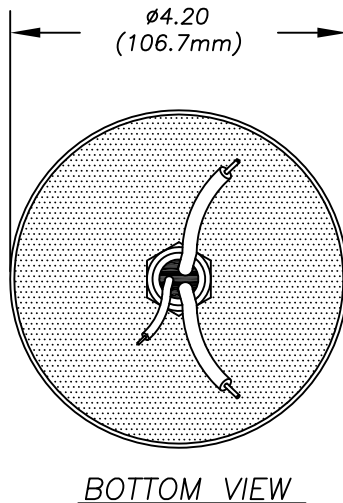

## Antenna Specifications:

Gain:	3 dBi Peak for 800-1250						
	5 dBi Peak for 1650-2700 MHz						
	5 dBi Peak for 2400-2485 & 4900-6000 MHz						
GPS High Gain	32 dB, 5 dBi Antenna						
Voltage	3.3/5 VDC						
Current	10mA (typ.), 20mA (max.)						
VSWR:	< 2:1 VSWR over range						
Maximum Power:	10 Watts						
Connector/Interface:	As Shown						
Case:	4.20" Dia. x 3.17" High						
Radome Material:	ASA UV Inhibitive Plastic						
Cable	<table border="0"> <tr> <td>— cable 1 —</td> <td>RF-195, 8" (Cell, 800-1250/1650-2700 MHz)</td> </tr> <tr> <td>— cable 2 —</td> <td>RF-195, 8" (WiFi, 2.4 &amp; 4.9-6.0 GHz)</td> </tr> <tr> <td>— cable 3 —</td> <td>RG-174, 8" (GPS Dual Voltage 3v &amp; 5V)</td> </tr> </table>	— cable 1 —	RF-195, 8" (Cell, 800-1250/1650-2700 MHz)	— cable 2 —	RF-195, 8" (WiFi, 2.4 & 4.9-6.0 GHz)	— cable 3 —	RG-174, 8" (GPS Dual Voltage 3v & 5V)
— cable 1 —	RF-195, 8" (Cell, 800-1250/1650-2700 MHz)						
— cable 2 —	RF-195, 8" (WiFi, 2.4 & 4.9-6.0 GHz)						
— cable 3 —	RG-174, 8" (GPS Dual Voltage 3v & 5V)						
Impedance:	50 OHM Nominal						
Mounting:	3/4" Dia. Feed through. 1/2" lg. thread for up to 1/4" thick surface 304 S.S.						
Shock & Vibration:	IEEE1478, EN 61373, MIL-810G, TIA 329.2-C						
Dust/Water Ingress:	IP67						
Operating Temperature:	-40° to +80° C						