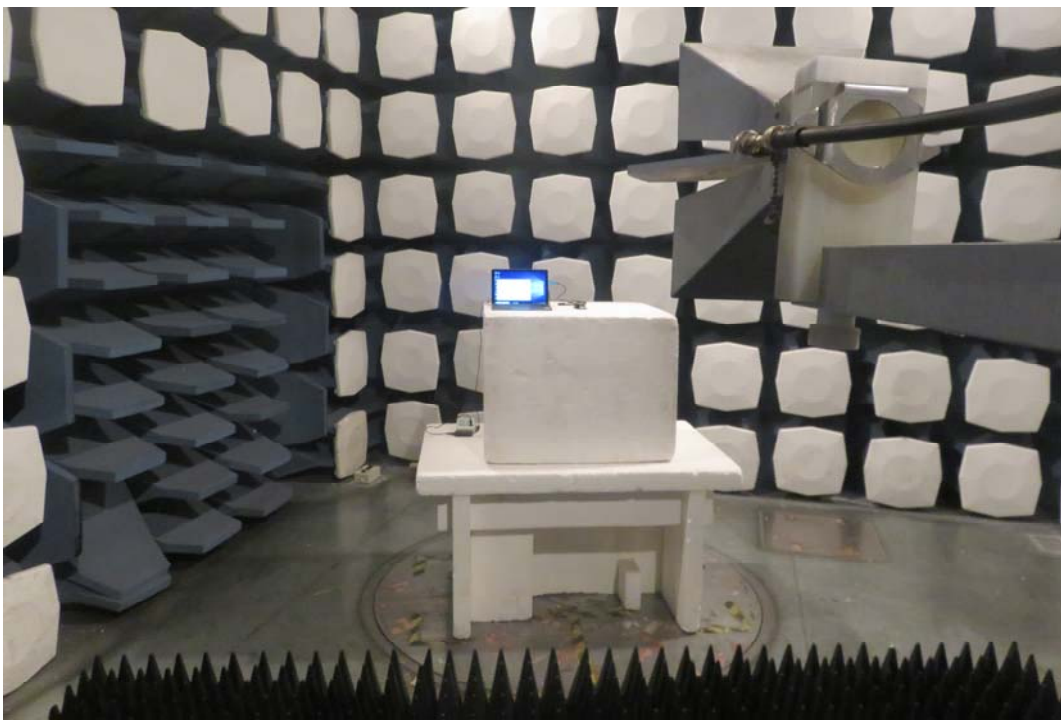

30M Hz-1GHz

Above 1GHz  
**Radiated Emission Test Setup**

Conducted Emission Test Setup