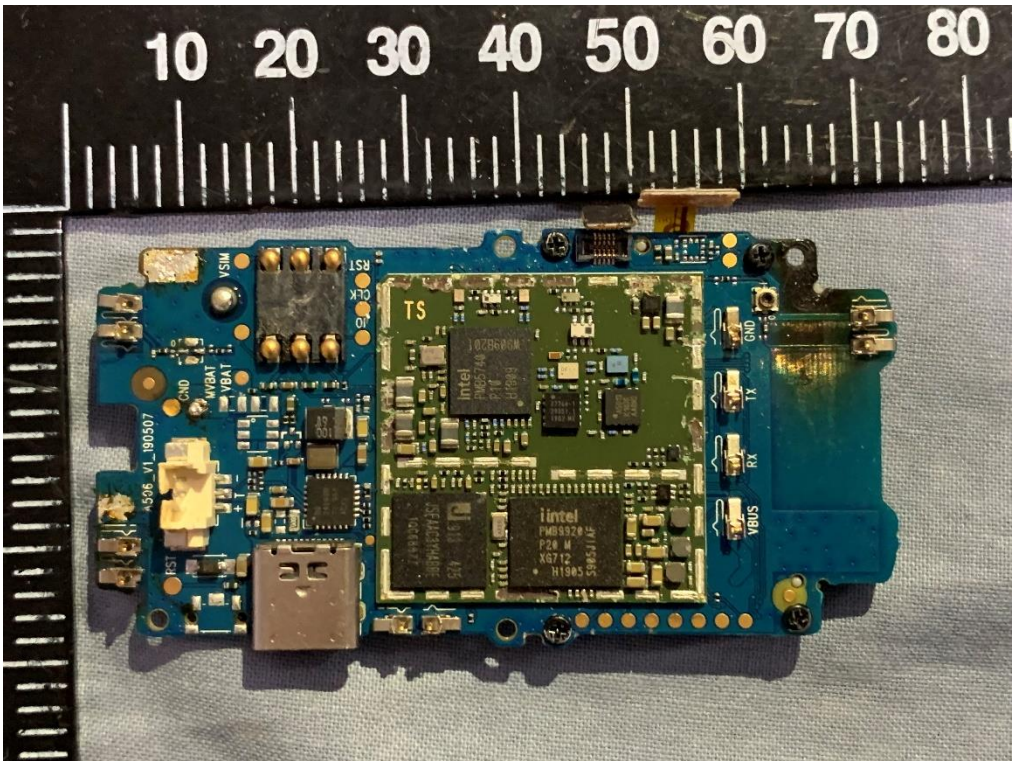

PT200LSV_Internal Photos

Battery