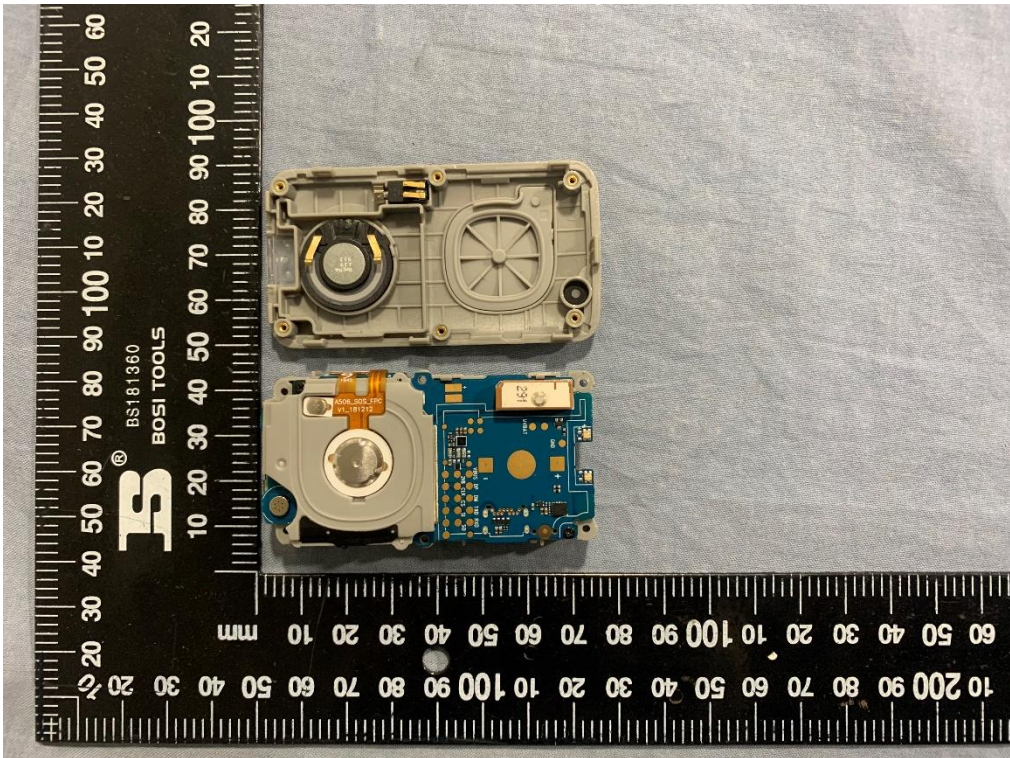

PT200LSV_Internal Photos

Battery