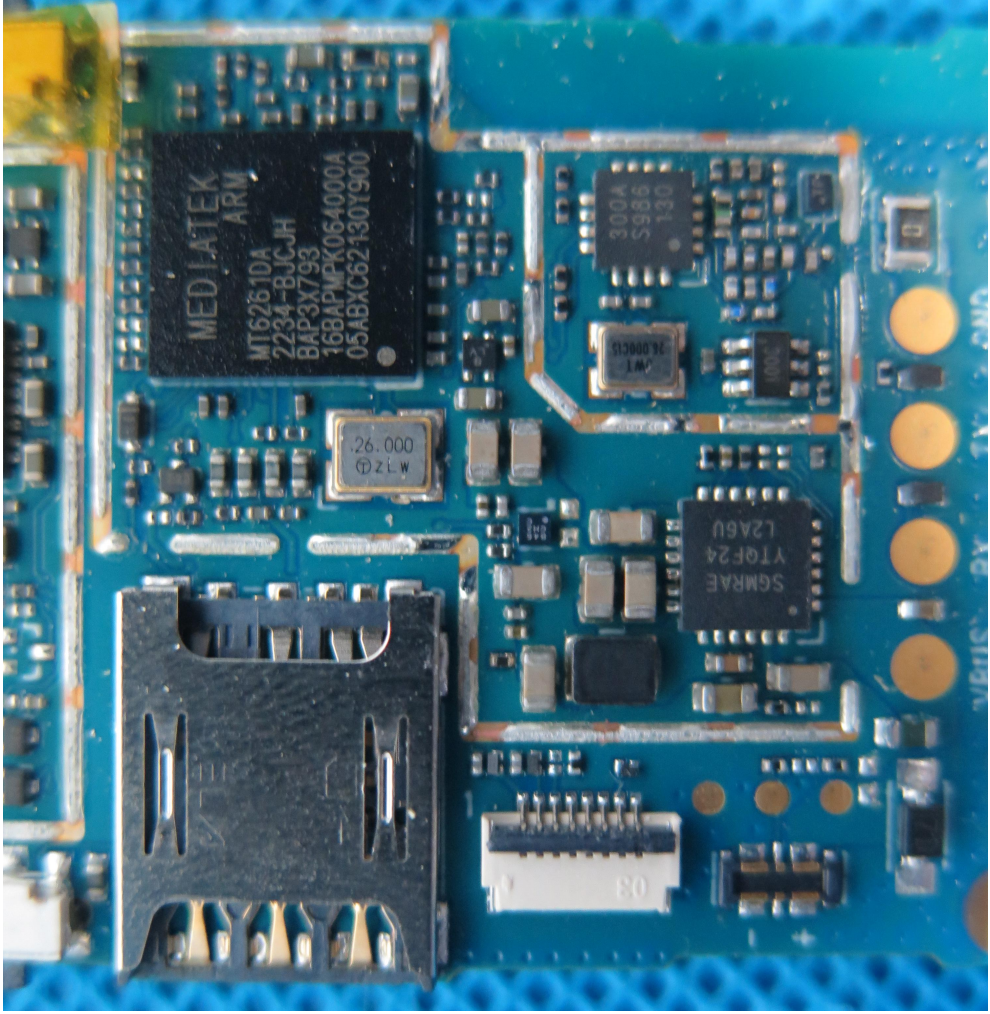

I23W00004_Internal Photos-Rev1

ANT

Internal

BATTERY detail

Battery label

PCB-front

PCB BACK

CHIPS detail