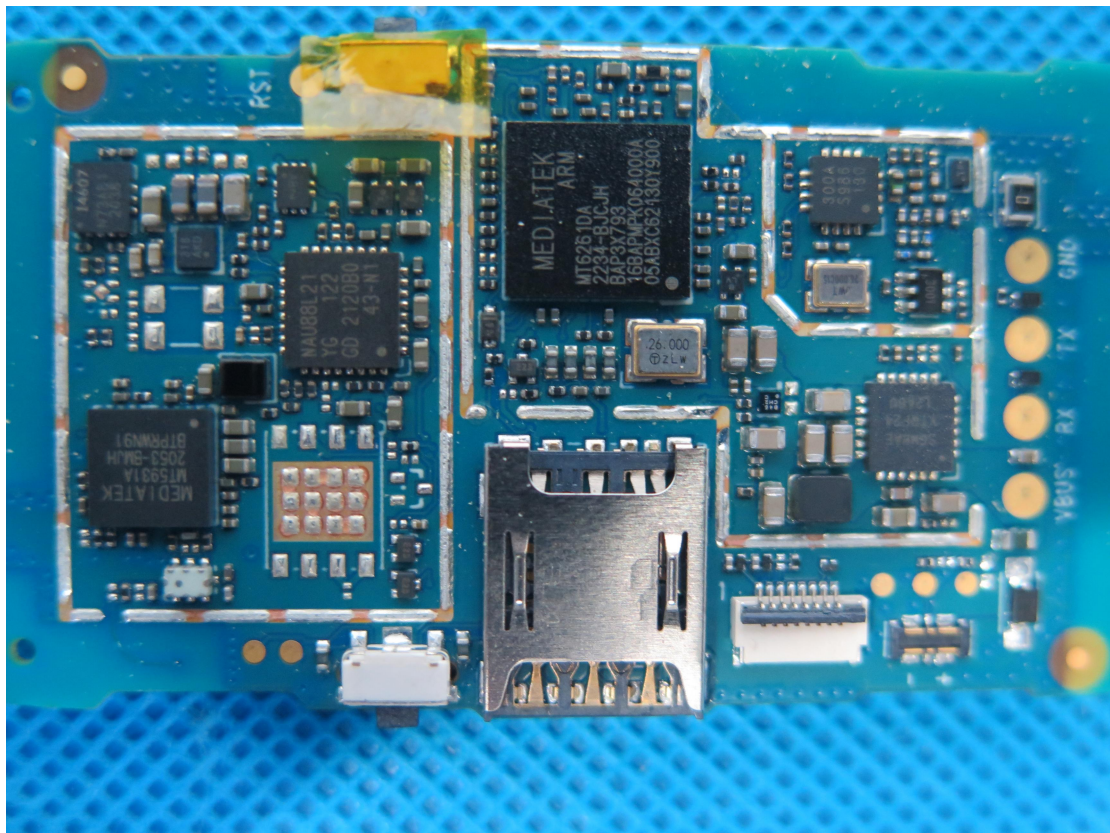

I23W00004_Internal Photos-Rev1

ANT

Internal

BATTERY detail

Battery label

PCB-front

PCB BACK

CHIPS detail