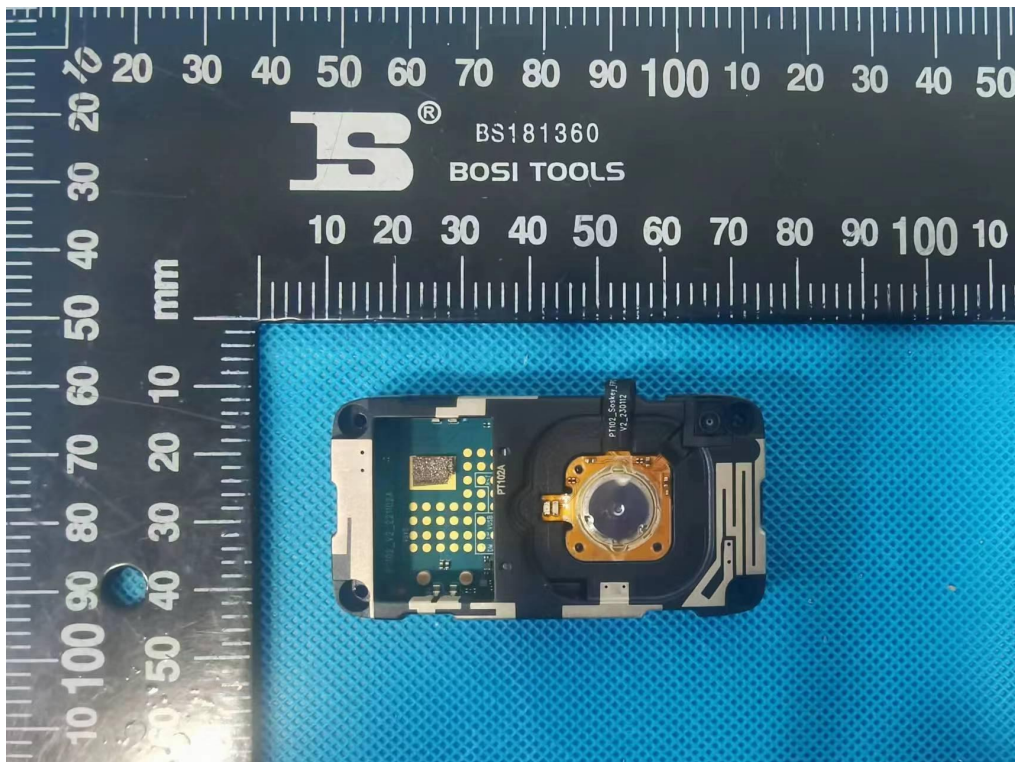

I23W00004_Internal Photos-Rev1

ANT

Internal

BATTERY detail

Battery label

PCB-front

PCB BACK

CHIPS detail