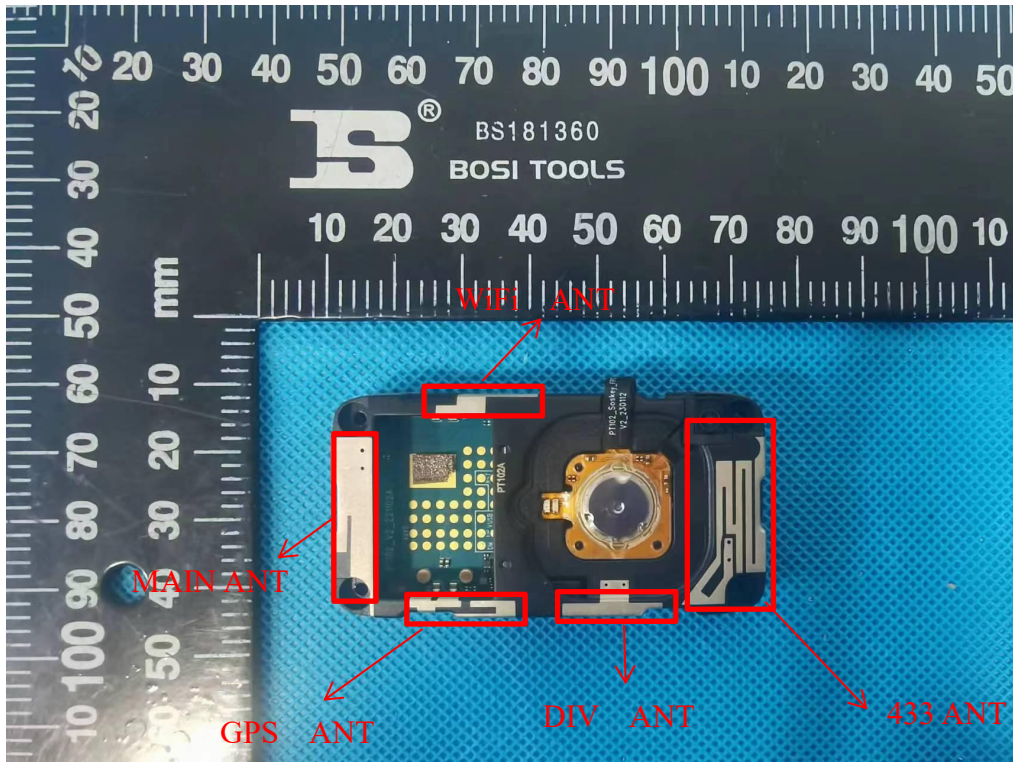

I23W00004_Internal Photos-Rev1

ANT

Internal

BATTERY detail

Battery label

PCB-front

PCB BACK

CHIPS detail