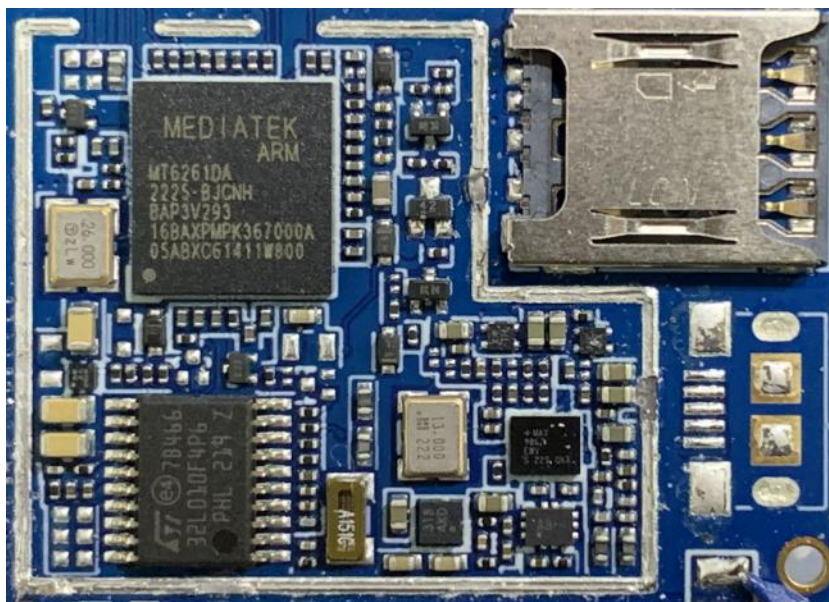

I22W00079\_Internal Photos-Rev2

ANT

Internal

BATTERY detail

PCB

PCB-front

PCB front CHIPS detail

PCB BACK

PCB BACK chips

LTE CHIP

CHIPS detail