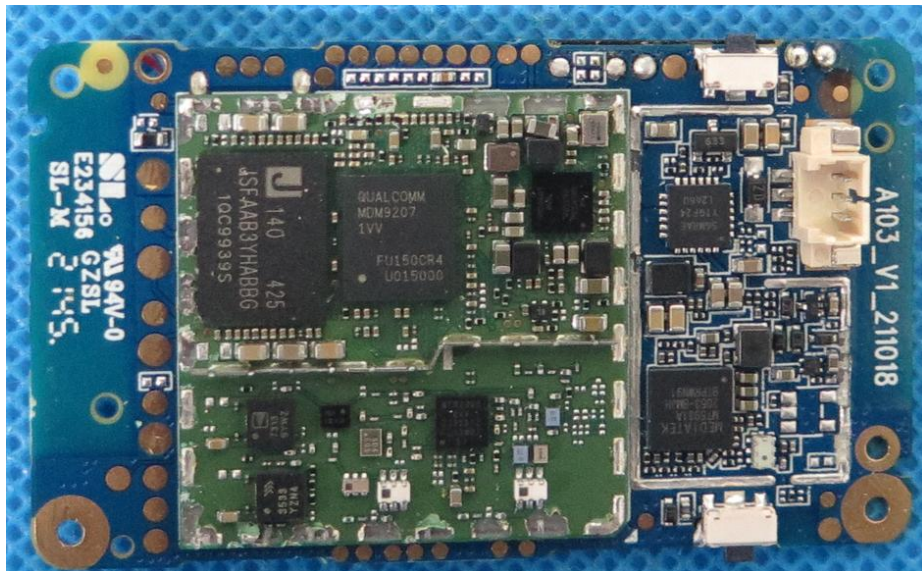

I22W00079\_Internal Photos-Rev2

ANT

Internal

BATTERY detail

PCB

PCB-front

PCB front CHIPS detail

PCB BACK

PCB BACK chips

LTE CHIP

CHIPS detail