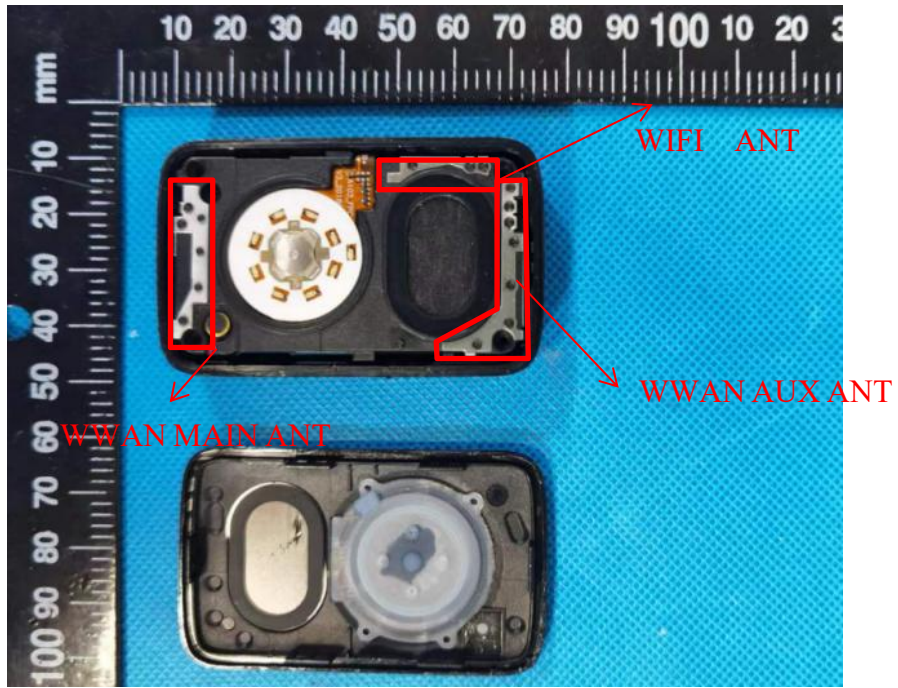

I22W00079\_Internal Photos-Rev2

ANT

Internal

BATTERY detail

PCB

PCB-front

PCB front CHIPS detail

PCB BACK

PCB BACK chips

LTE CHIP

CHIPS detail