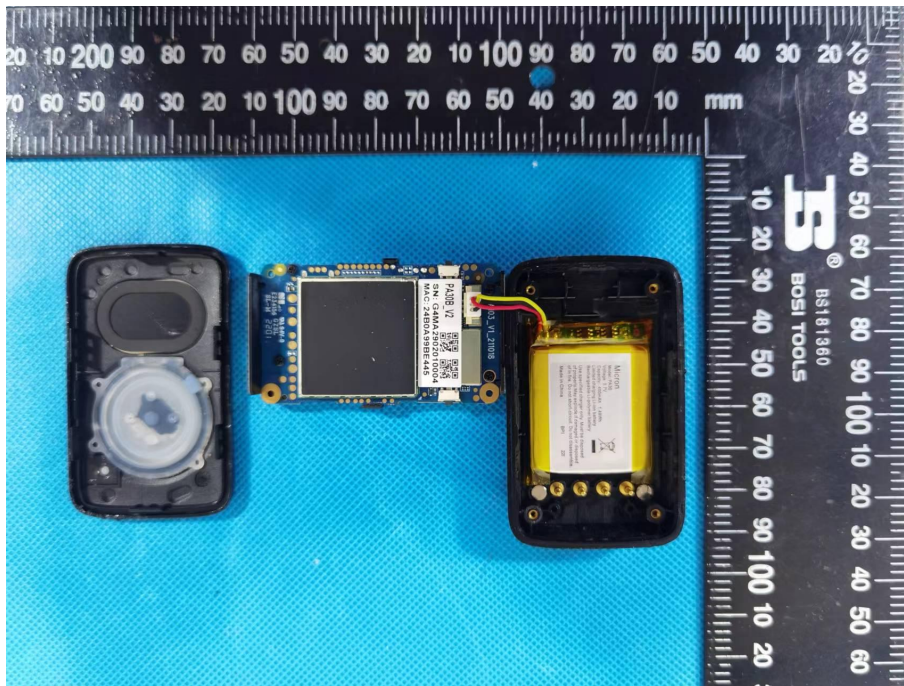

I22W00079\_Internal Photos-Rev2

ANT

Internal

BATTERY detail

PCB

PCB-front

PCB front CHIPS detail

PCB BACK

PCB BACK chips

LTE CHIP

CHIPS detail