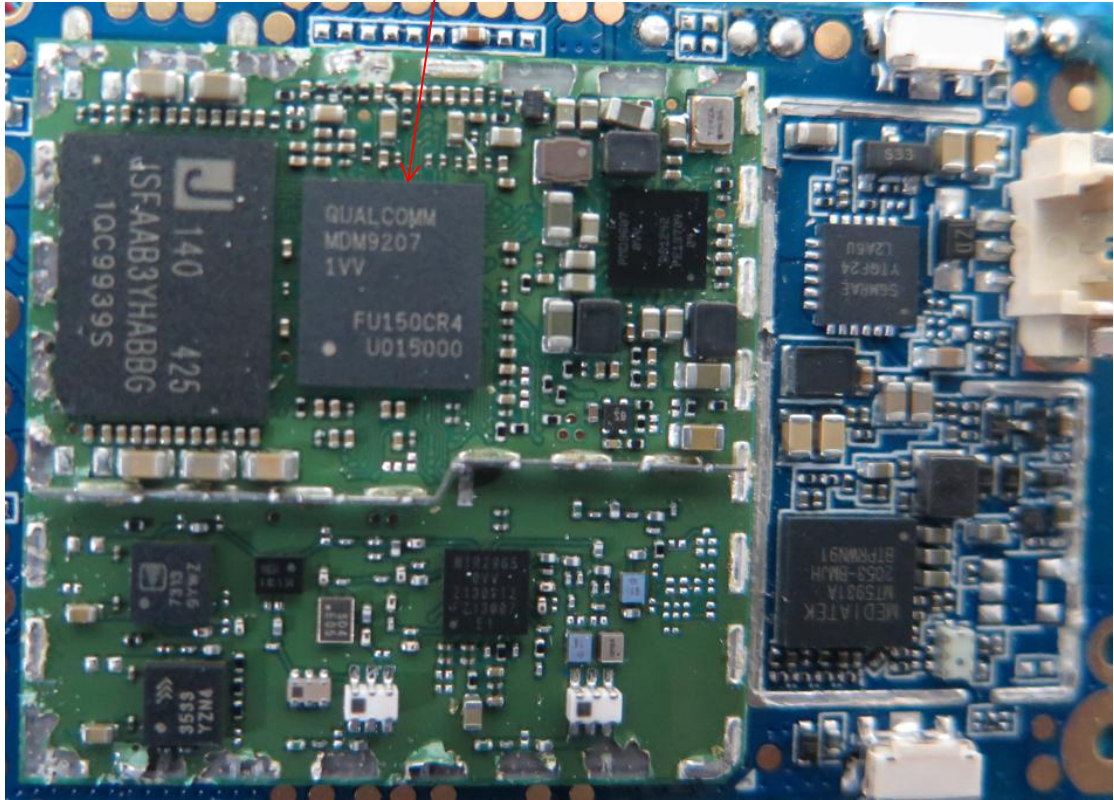

I22W00079\_Internal Photos-Rev2

ANT

Internal

BATTERY detail

PCB

PCB-front

PCB front CHIPS detail

PCB BACK

PCB BACK chips

LTE CHIP

CHIPS detail