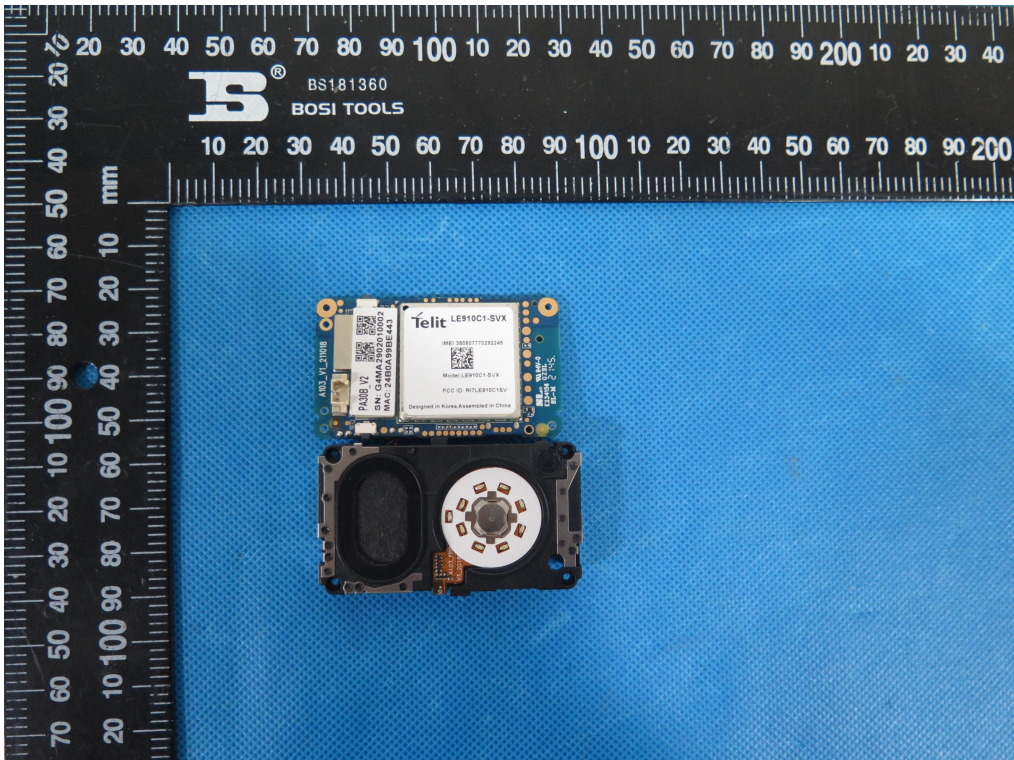

I22W00079\_Internal Photos-Rev2

ANT

Internal

BATTERY detail

PCB

PCB-front

PCB front CHIPS detail

PCB BACK

PCB BACK chips

LTE CHIP

CHIPS detail