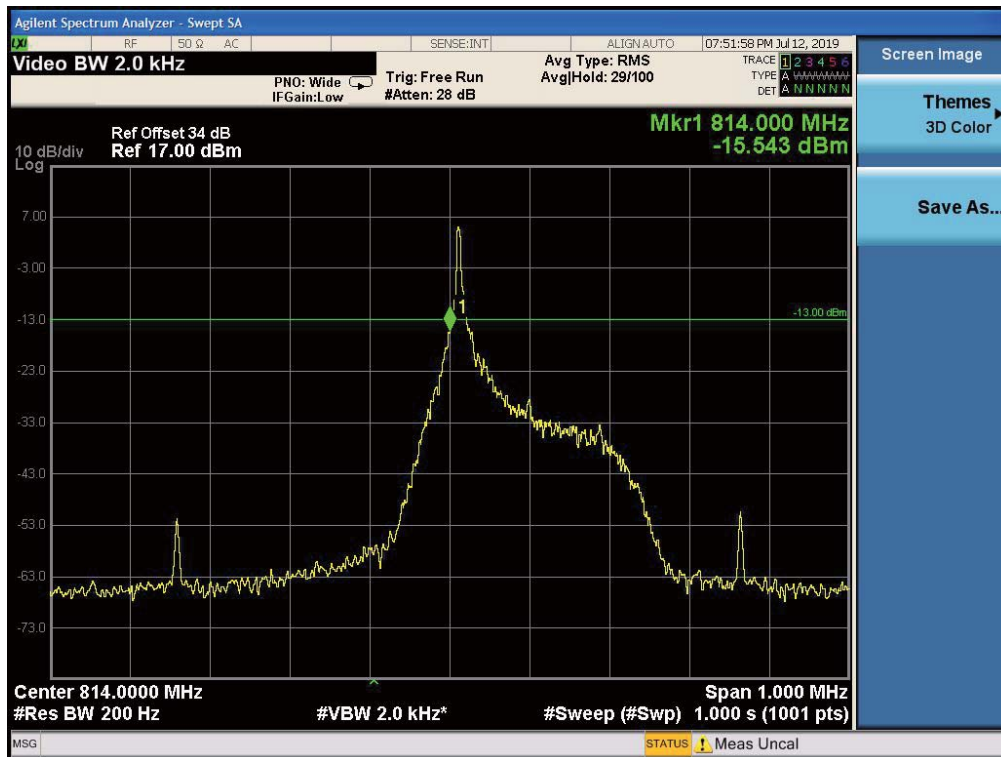

Low Channel, Subcarrier (3.75kHz), QPSK, 1@0

Low Channel, Subcarrier (3.75kHz), BPSK, 1@0

Low Channel, Subcarrier (3.75kHz), BPSK, 1@0

Low Channel, Subcarrier (15kHz), QPSK, 1@0

Low Channel, Subcarrier (15kHz), QPSK, 1@0