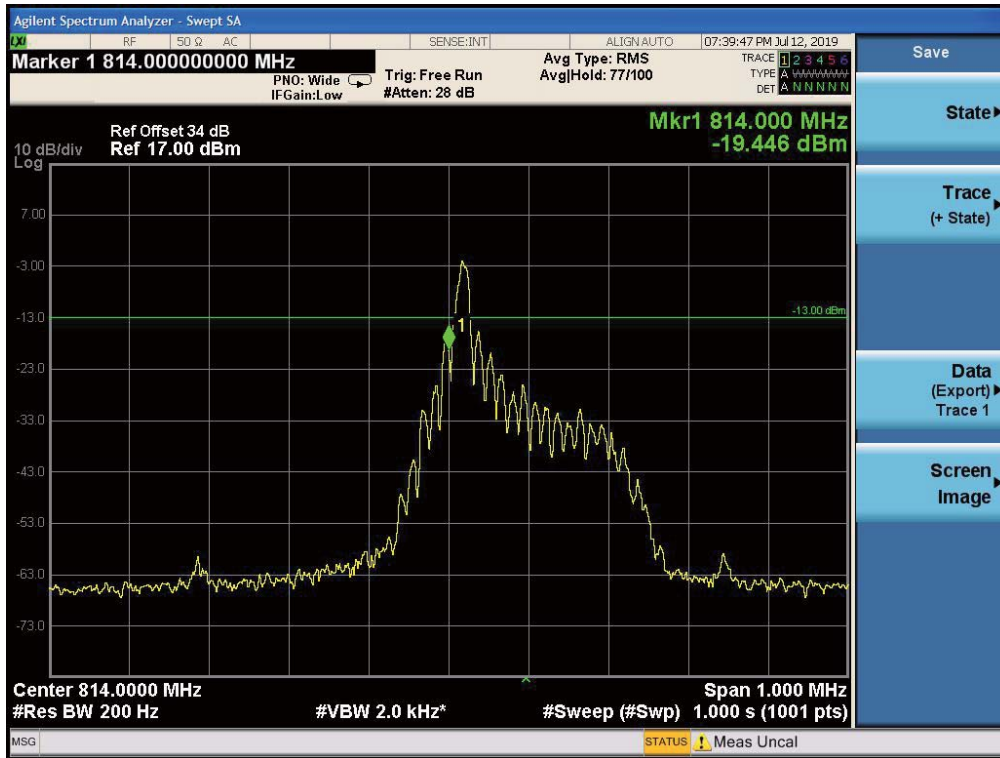

Low Channel, Subcarrier (3.75kHz), QPSK, 1@0

Low Channel, Subcarrier (3.75kHz), BPSK, 1@0

Low Channel, Subcarrier (3.75kHz), BPSK, 1@0

Low Channel, Subcarrier (15kHz), QPSK, 1@0

Low Channel, Subcarrier (15kHz), QPSK, 1@0