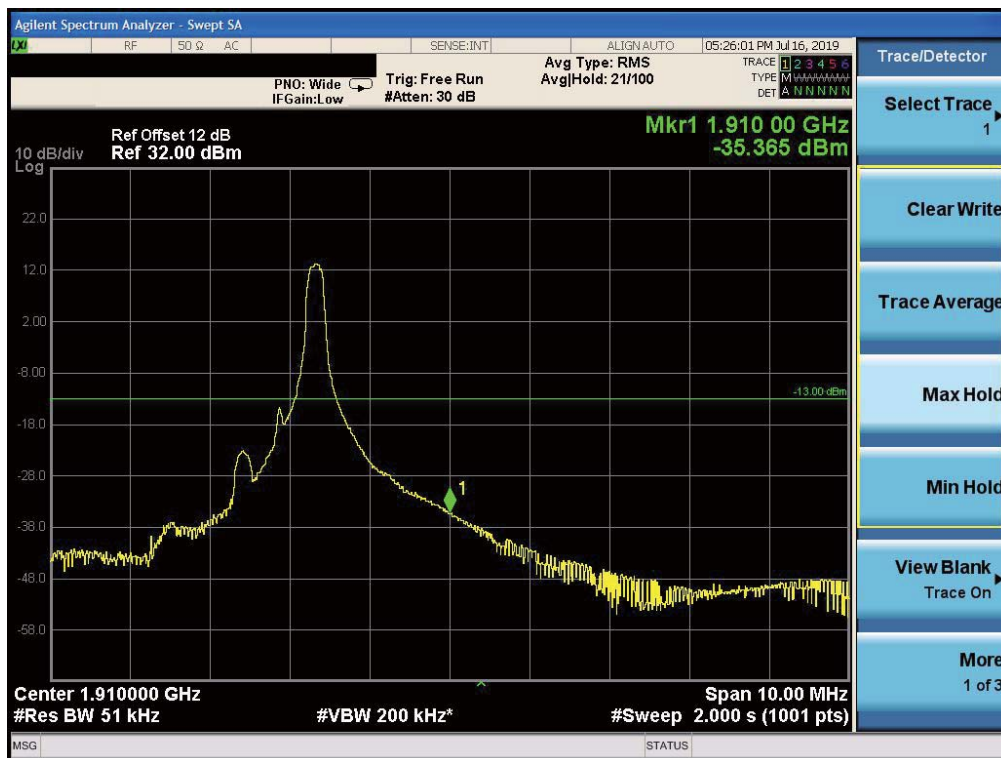

Band2-High Channel-3MHz Bandwidth-1RB-QPSK