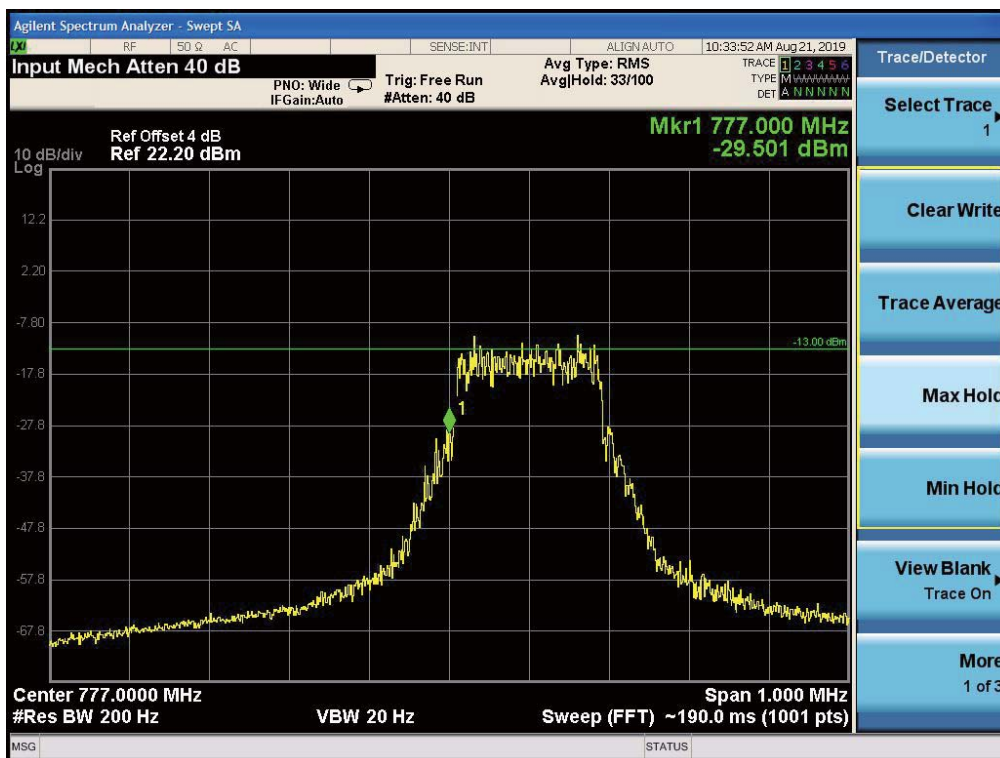

High Channel, Subcarrier (15kHz), BPSK, 12@0

5.5.6 NB-IoT Band 13 Edge Results

Low Channel, Subcarrier (3.75kHz), QPSK, 1@0

Low Channel, Subcarrier (3.75kHz), BPSK, 1@0

Low Channel, Subcarrier (15kHz), QPSK, 1@0

Low Channel, Subcarrier (15kHz), QPSK, 12@0

Low Channel, Subcarrier (15kHz), BPSK, 1@0

Low Channel, Subcarrier (15kHz), BPSK, 12@0

High Channel, Subcarrier (3.75kHz), QPSK, 1@47

High Channel, Subcarrier (3.75kHz), BPSK, 1@47