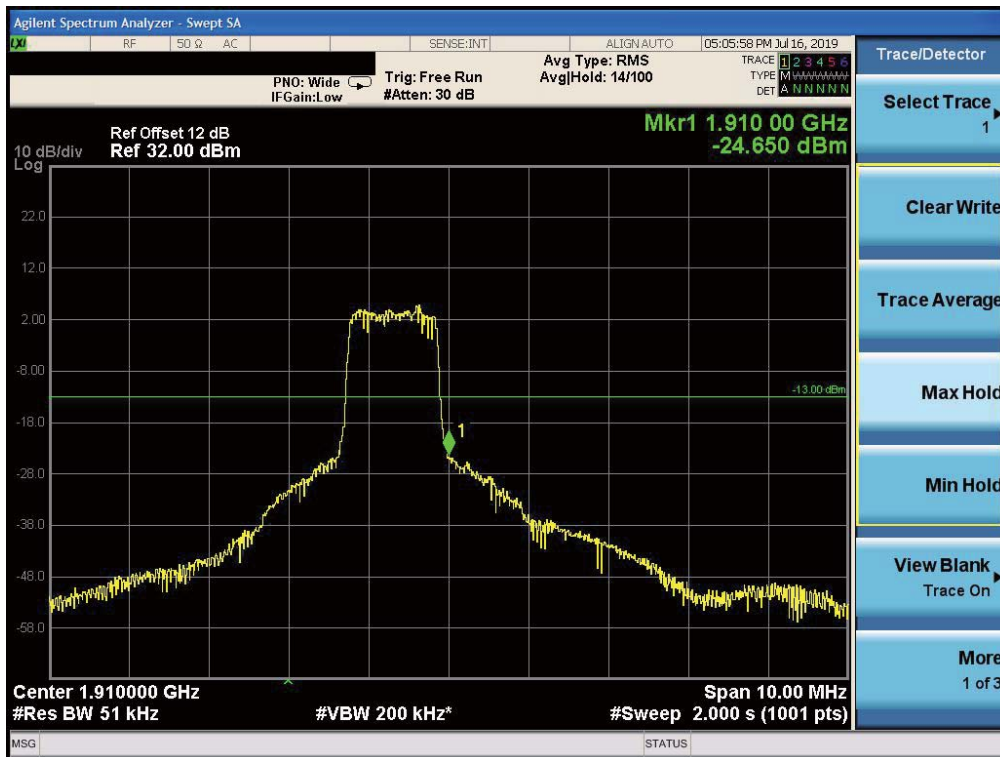

High Channel, Subcarrier (15kHz), BPSK, 1@11

High Channel, Subcarrier (15kHz), BPSK, 12@0

5.5.8 CAT-M Band2 Edge Results

Band2-High Channel-1.4MHz Bandwidth-1RB-16QAM

Band2-High Channel-1.4MHz Bandwidth-1RB-QPSK