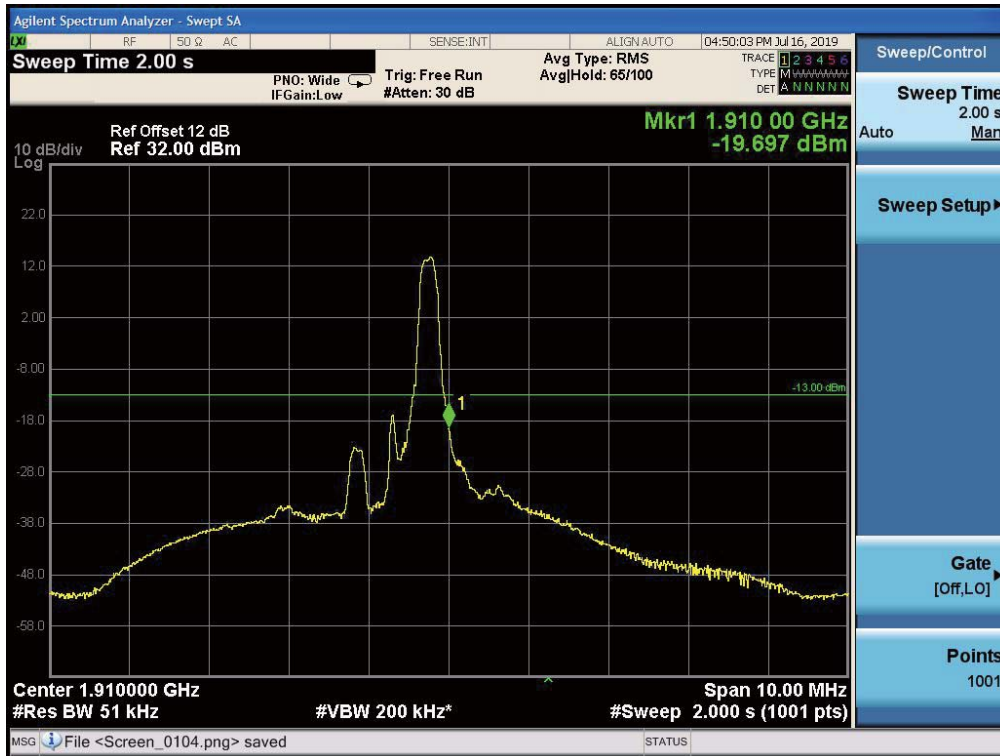

High Channel, Subcarrier (15kHz), BPSK, 1@11

High Channel, Subcarrier (15kHz), BPSK, 12@0

5.5.8 CAT-M Band2 Edge Results

Band2-High Channel-1.4MHz Bandwidth-1RB-16QAM

Band2-High Channel-1.4MHz Bandwidth-1RB-QPSK