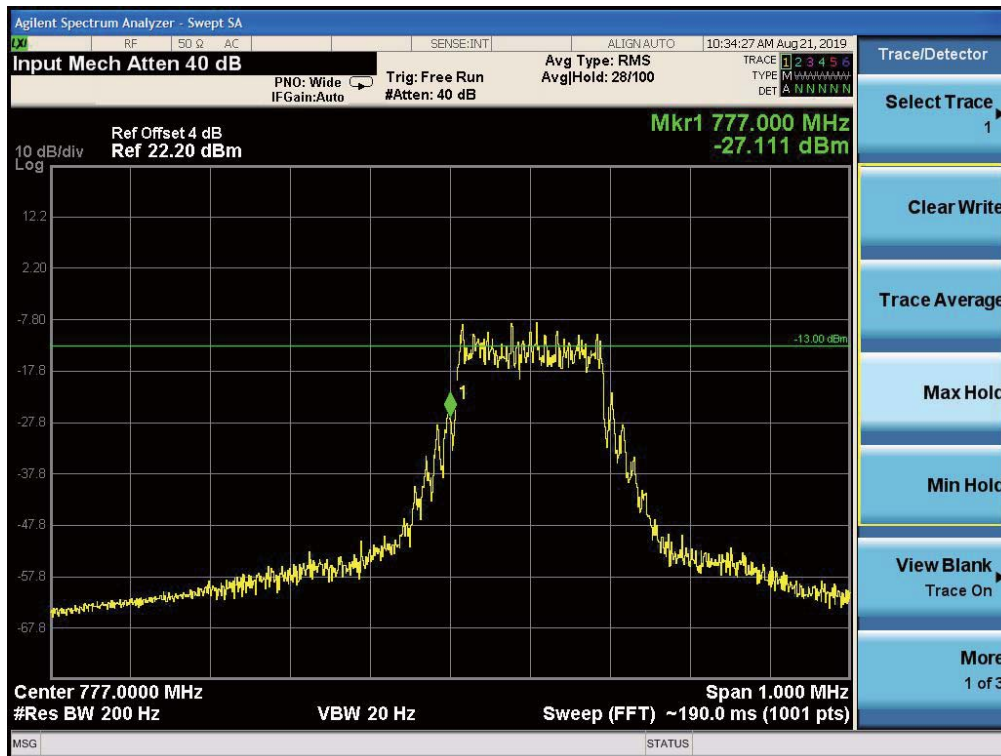

High Channel, Subcarrier (15kHz), BPSK, 12@0

5.5.6 NB-IoT Band 13 Edge Results

Low Channel, Subcarrier (3.75kHz), QPSK, 1@0

Low Channel, Subcarrier (3.75kHz), BPSK, 1@0

Low Channel, Subcarrier (15kHz), QPSK, 1@0

Low Channel, Subcarrier (15kHz), QPSK, 12@0

Low Channel, Subcarrier (15kHz), BPSK, 1@0

Low Channel, Subcarrier (15kHz), BPSK, 12@0

High Channel, Subcarrier (3.75kHz), QPSK, 1@47

High Channel, Subcarrier (3.75kHz), BPSK, 1@47