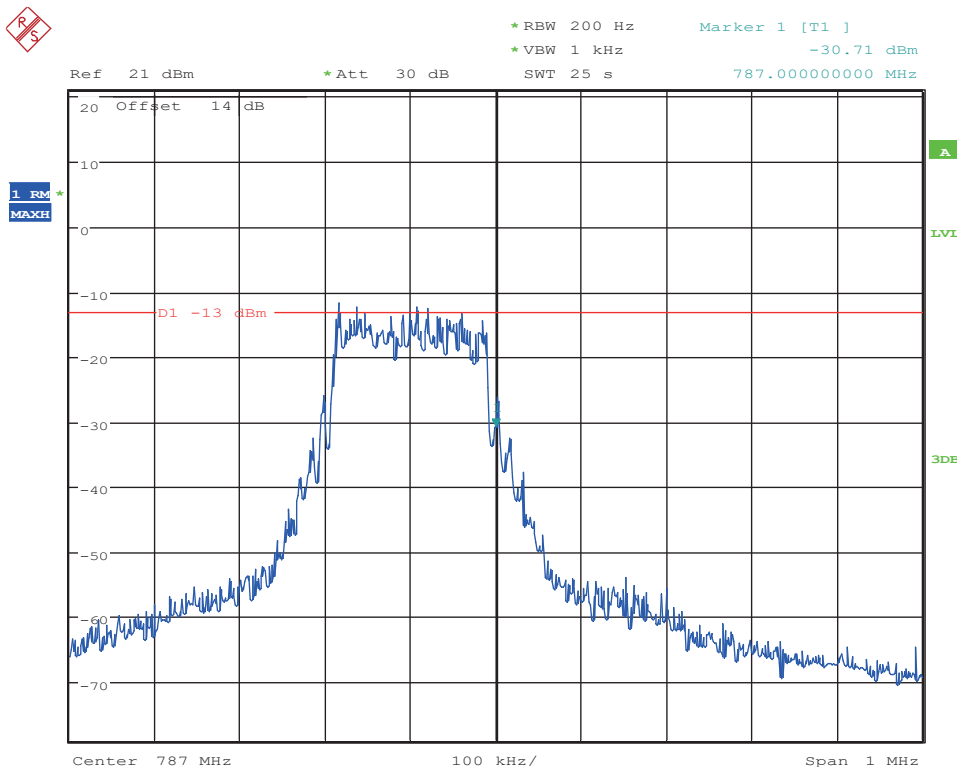

Date: 22.AUG.2019 16:58:27

High Channel, Subcarrier (15kHz), BPSK, 12@0

Address: No. 8,Yuma Road, Chayuan New City, Nan'an District, Chongqing, P. R. China,401336
Tel: 0086-23-88069965 FAX: 0086-23-88608777