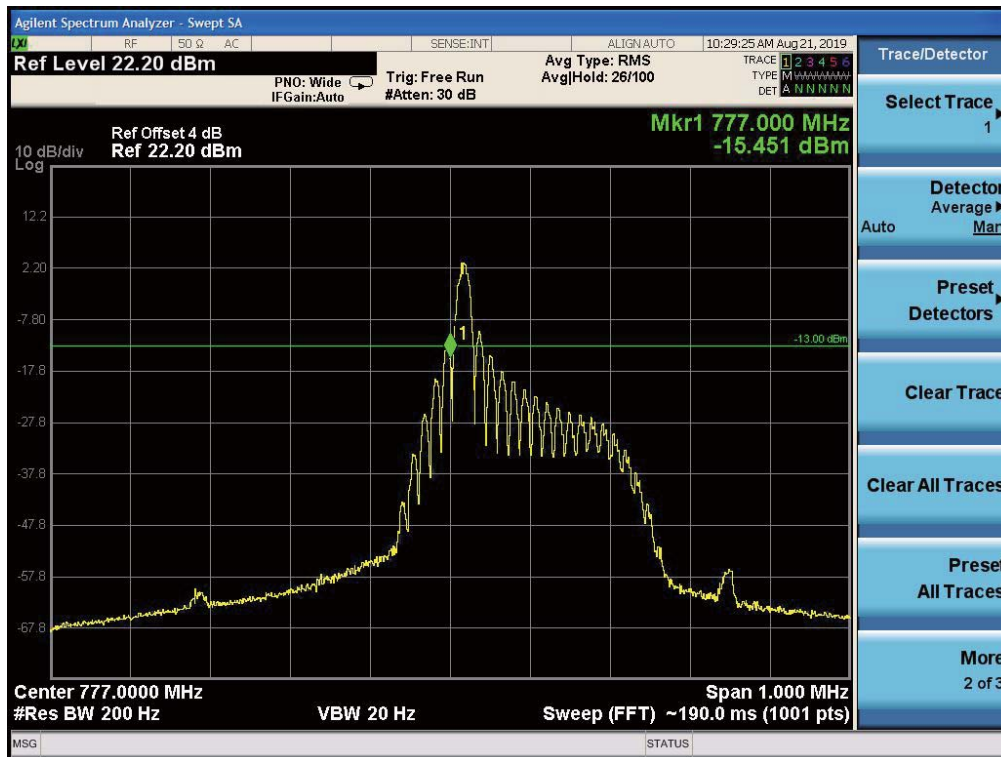

High Channel, Subcarrier (15kHz), BPSK, 12@0

5.5.6 NB-IoT Band 13 Edge Results

Low Channel, Subcarrier (3.75kHz), QPSK, 1@0

Low Channel, Subcarrier (3.75kHz), BPSK, 1@0

Low Channel, Subcarrier (15kHz), QPSK, 1@0

Low Channel, Subcarrier (15kHz), QPSK, 12@0

Low Channel, Subcarrier (15kHz), BPSK, 1@0

Low Channel, Subcarrier (15kHz), BPSK, 12@0

High Channel, Subcarrier (3.75kHz), QPSK, 1@47

High Channel, Subcarrier (3.75kHz), BPSK, 1@47