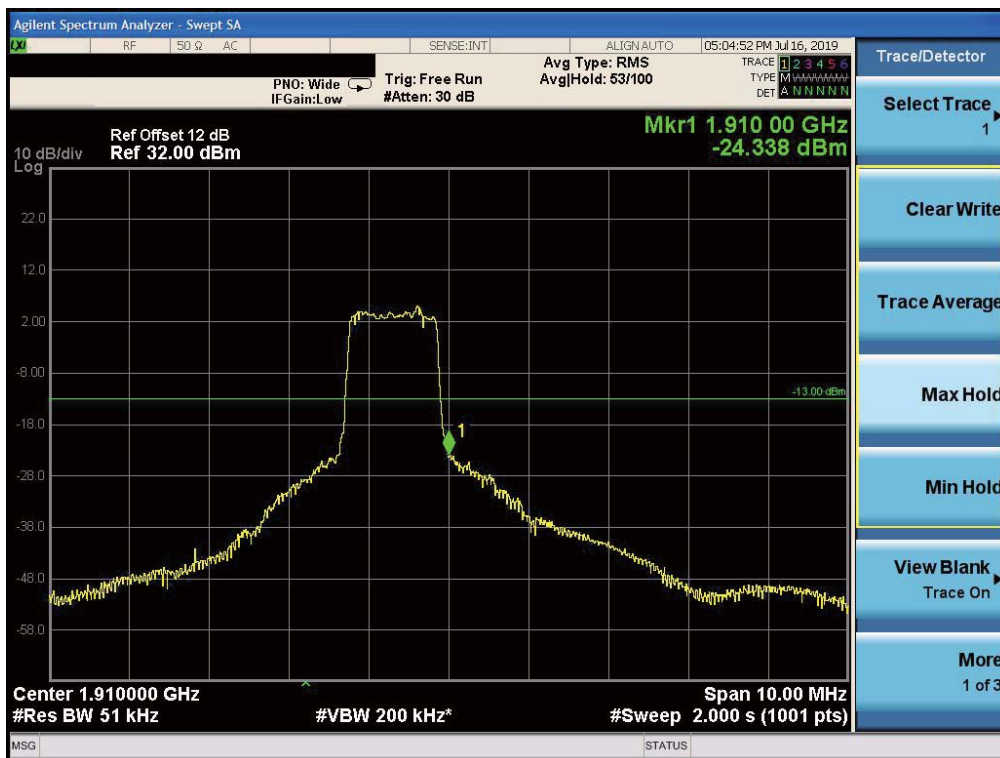

Band2-High Channel-1.4MHz Bandwidth-6RB-QPSK