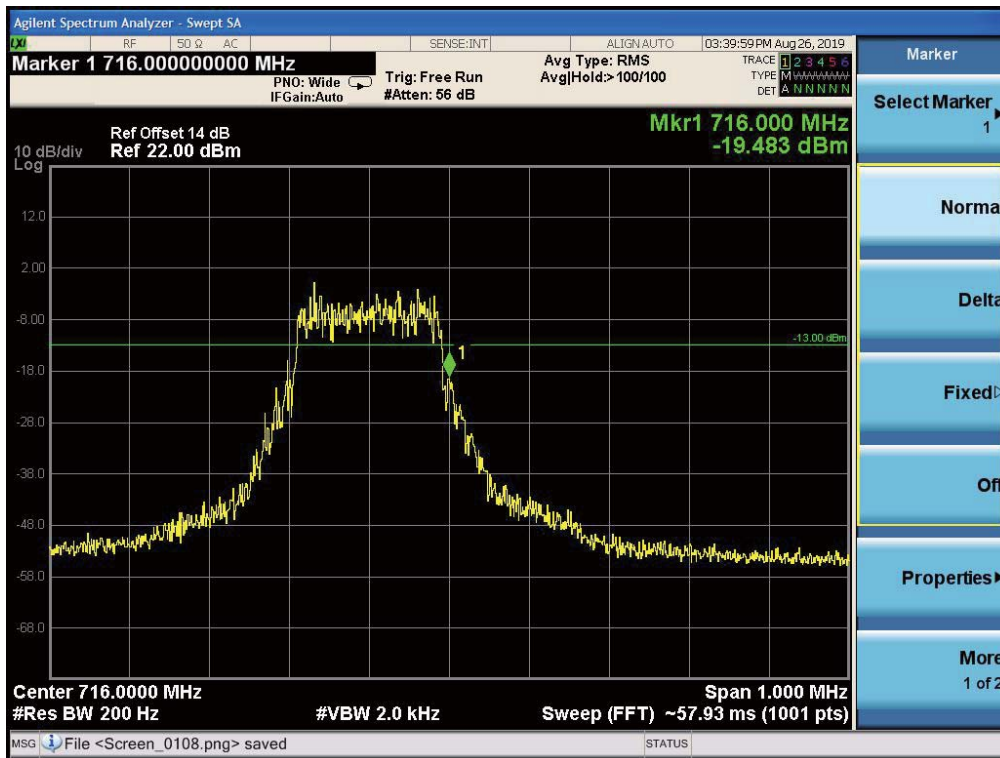

High Channel, Subcarrier (3.75kHz), QPSK, 1@47

High Channel, Subcarrier (3.75kHz), BPSK, 1@47

High Channel, Subcarrier (15kHz), QPSK, 1@11

High Channel, Subcarrier (15kHz), QPSK, 12@0

High Channel, Subcarrier (15kHz), BPSK, 1@11

High Channel, Subcarrier (15kHz), BPSK, 12@0

5.5.6 NB-IoT Band 13 Edge Results

Low Channel, Subcarrier (3.75kHz), QPSK, 1@0

Low Channel, Subcarrier (3.75kHz), BPSK, 1@0

Low Channel, Subcarrier (15kHz), QPSK, 1@0