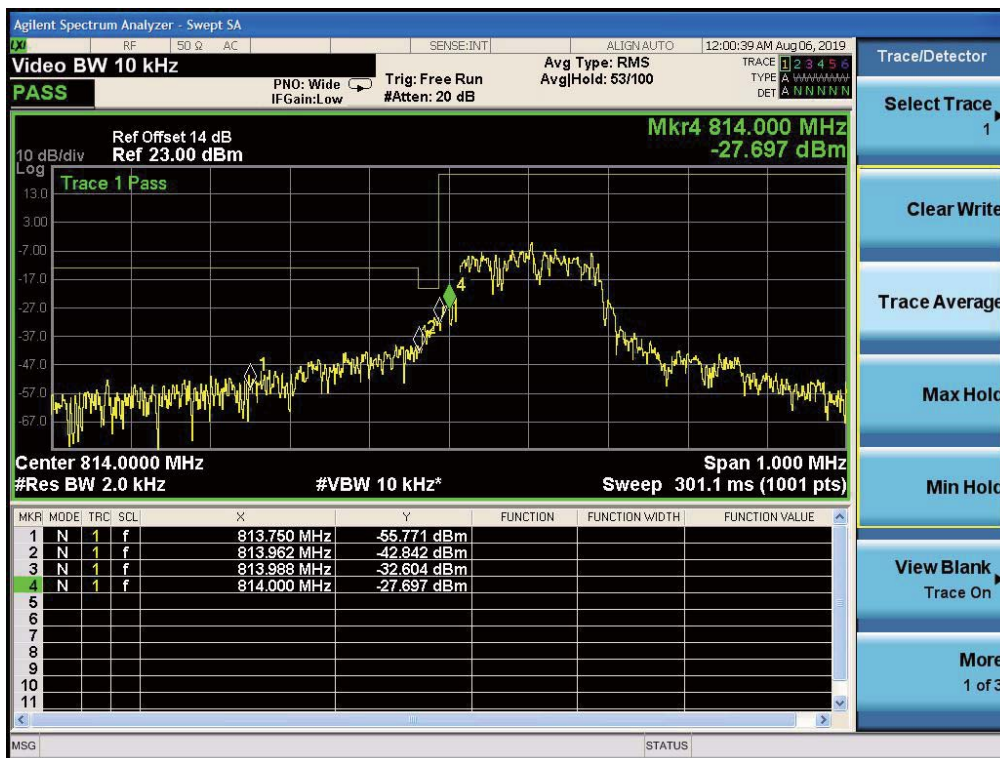

Low Channel, Subcarrier (15kHz), QPSK, 12@0

Low Channel, Subcarrier (15kHz), QPSK, 12@0

Low Channel, Subcarrier (15kHz), BPSK, 1@0

Low Channel, Subcarrier (15kHz), BPSK, 1@0

Low Channel, Subcarrier (15kHz), BPSK, 12@0