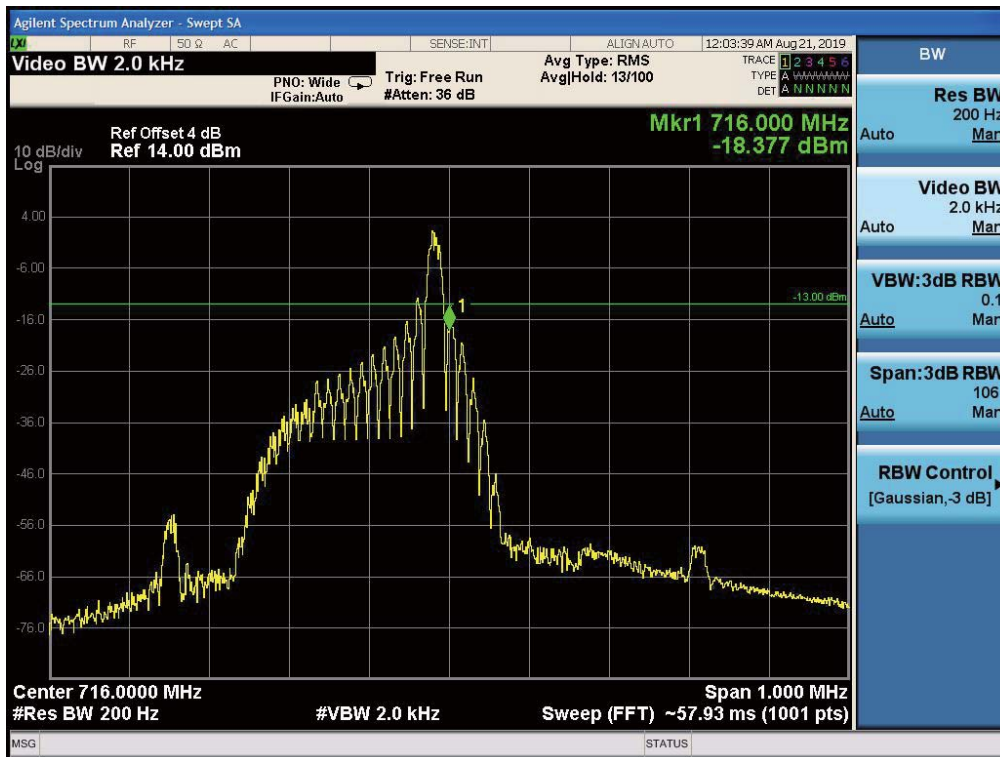

High Channel, Subcarrier (3.75kHz), QPSK, 1@47

High Channel, Subcarrier (3.75kHz), BPSK, 1@47

High Channel, Subcarrier (15kHz), QPSK, 1@11

High Channel, Subcarrier (15kHz), QPSK, 12@0

High Channel, Subcarrier (15kHz), BPSK, 1@11

High Channel, Subcarrier (15kHz), BPSK, 12@0

5.5.6 NB-IoT Band 13 Edge Results

Low Channel, Subcarrier (3.75kHz), QPSK, 1@0

Low Channel, Subcarrier (3.75kHz), BPSK, 1@0

Low Channel, Subcarrier (15kHz), QPSK, 1@0