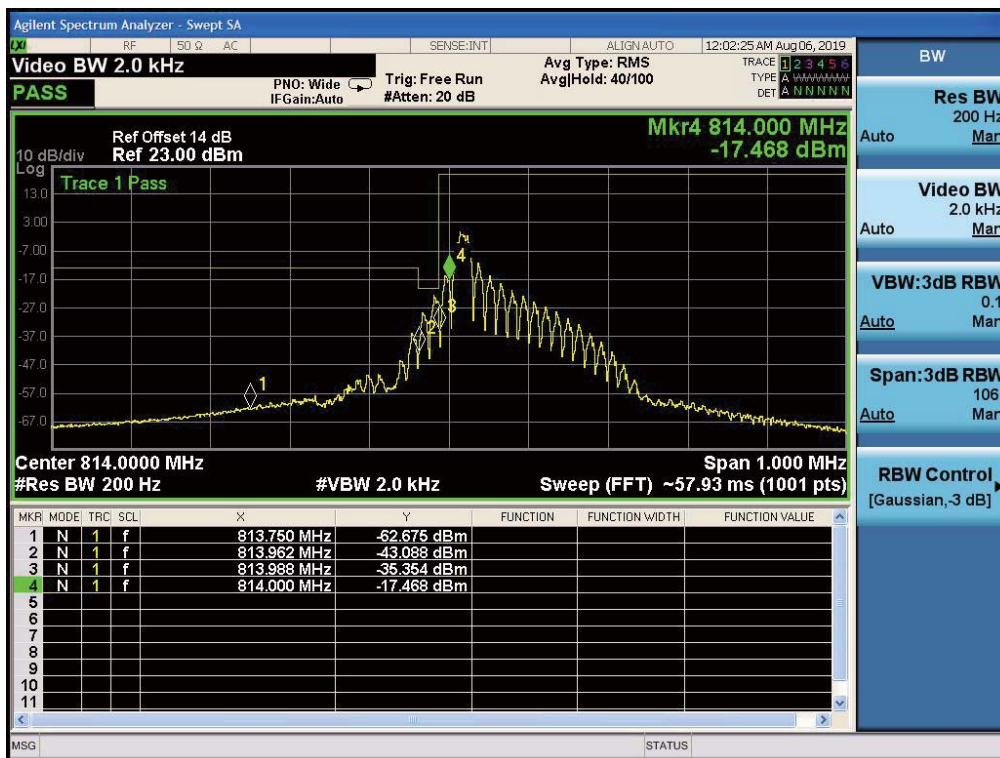

Low Channel, Subcarrier (15kHz), BPSK, 1@0