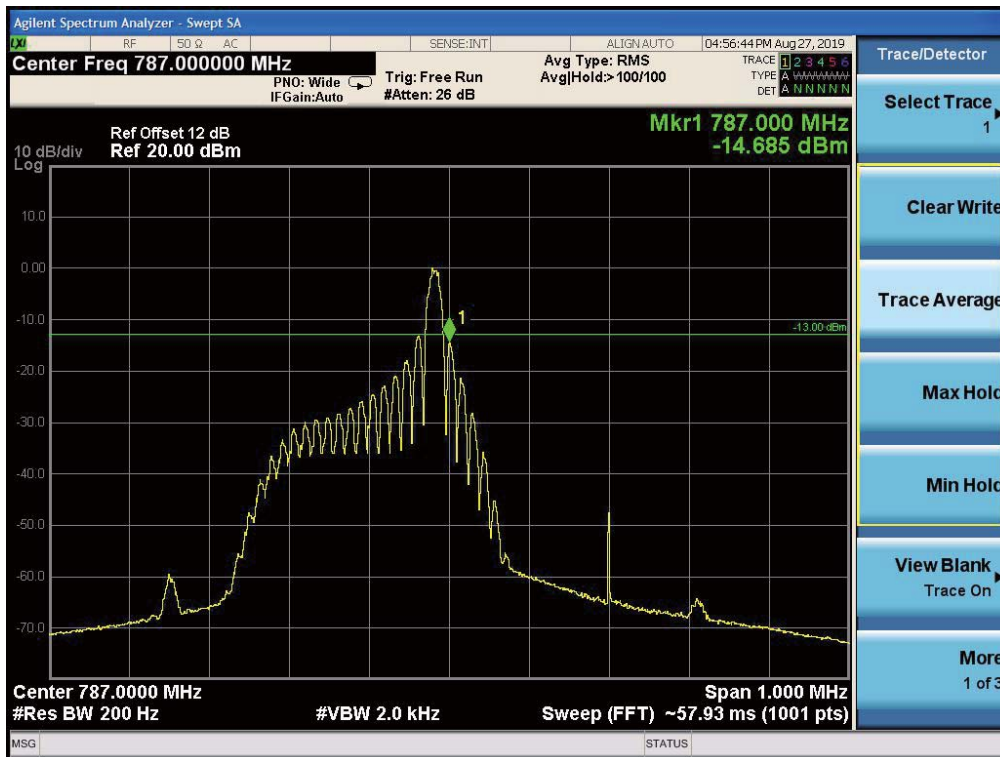

Low Channel, Subcarrier (15kHz), QPSK, 12@0

Low Channel, Subcarrier (15kHz), BPSK, 1@0

Low Channel, Subcarrier (15kHz), BPSK, 12@0

High Channel, Subcarrier (3.75kHz), QPSK, 1@47

High Channel, Subcarrier (3.75kHz), BPSK, 1@47