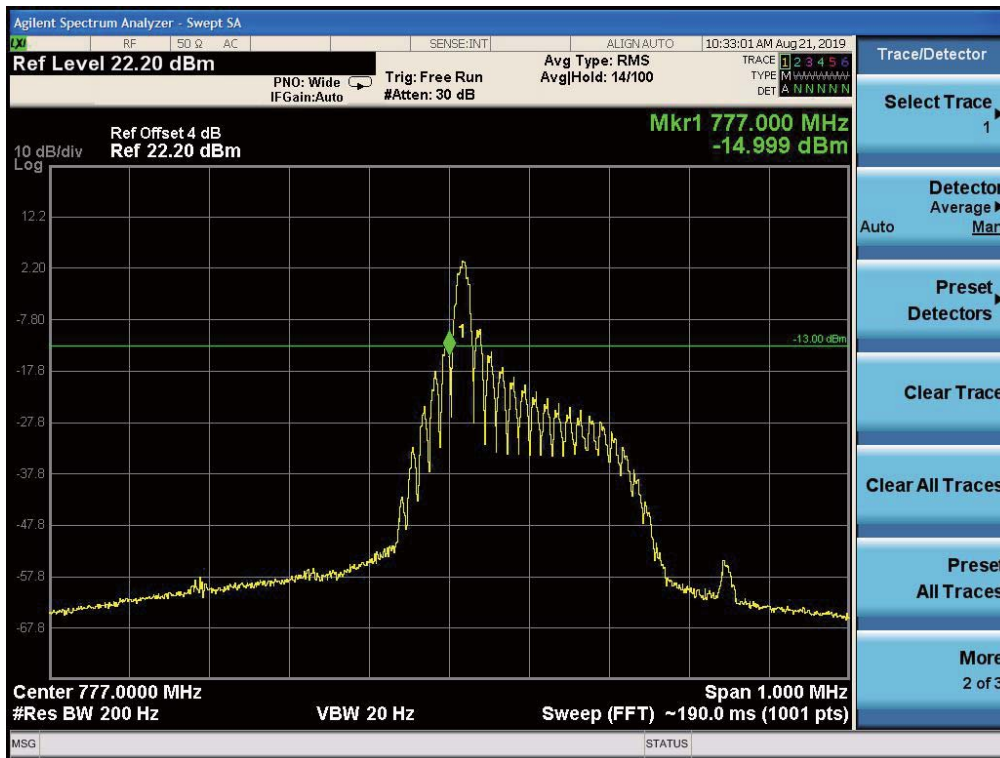

High Channel, Subcarrier (15kHz), BPSK, 12@0

5.5.6 NB-IoT Band 13 Edge Results

Low Channel, Subcarrier (3.75kHz), QPSK, 1@0

Low Channel, Subcarrier (3.75kHz), BPSK, 1@0

Low Channel, Subcarrier (15kHz), QPSK, 1@0

Low Channel, Subcarrier (15kHz), QPSK, 12@0

Low Channel, Subcarrier (15kHz), BPSK, 1@0

Low Channel, Subcarrier (15kHz), BPSK, 12@0

High Channel, Subcarrier (3.75kHz), QPSK, 1@47

High Channel, Subcarrier (3.75kHz), BPSK, 1@47