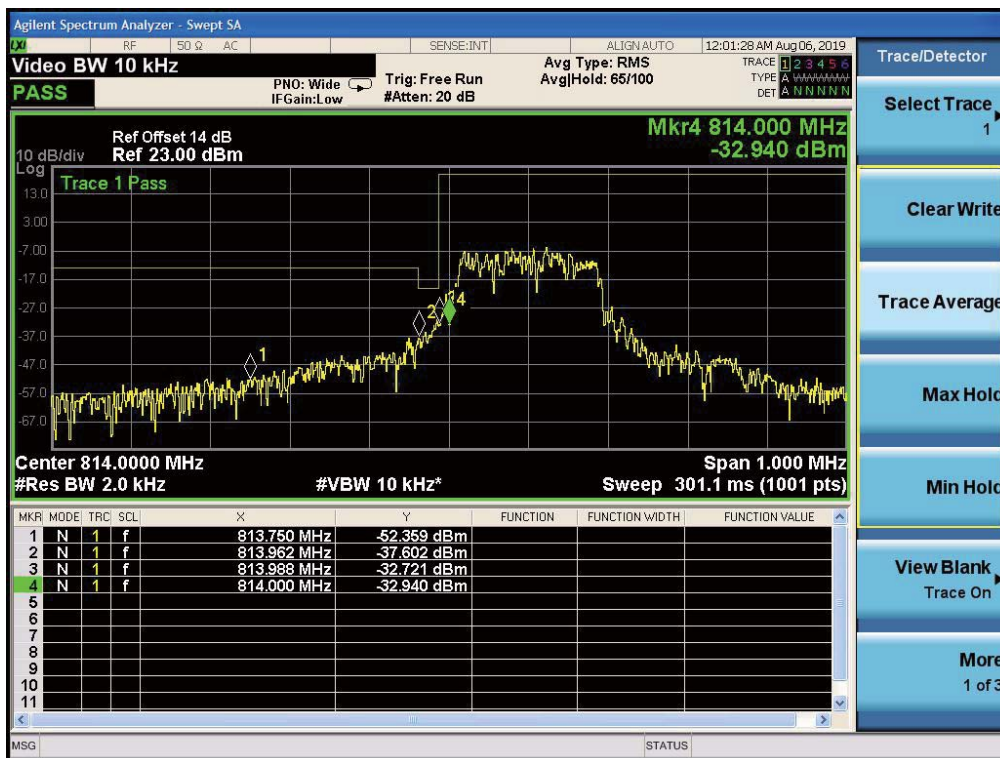

Low Channel, Subcarrier (15kHz), QPSK, 12@0