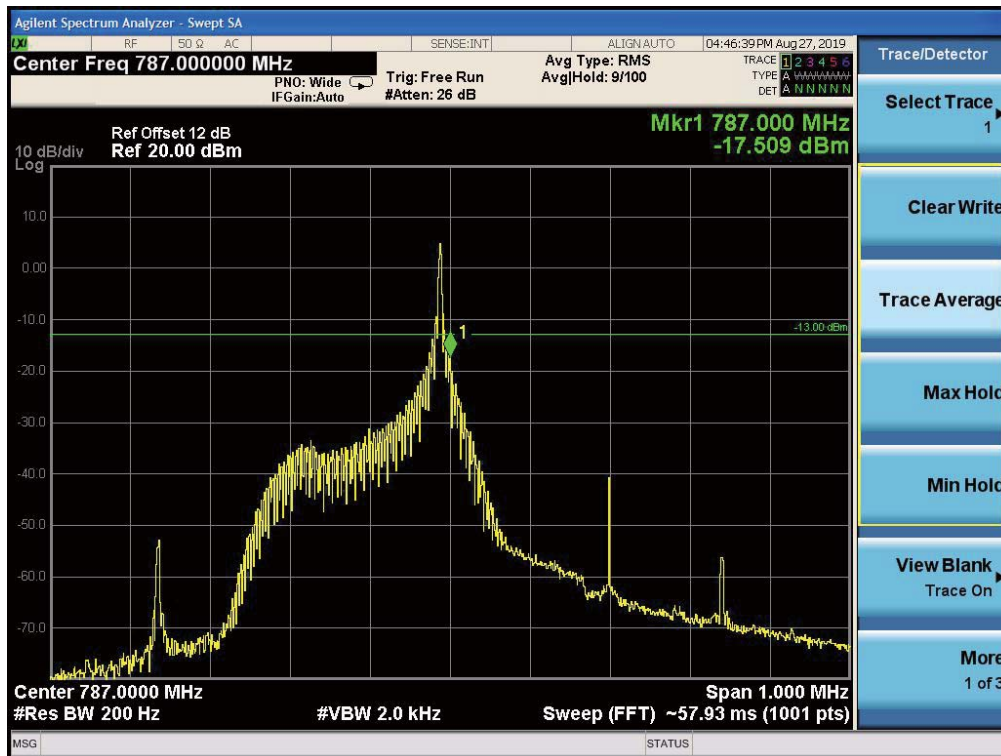

High Channel, Subcarrier (15kHz), BPSK, 12@0

5.5.6 NB-IoT Band 13 Edge Results

Low Channel, Subcarrier (3.75kHz), QPSK, 1@0

Low Channel, Subcarrier (3.75kHz), BPSK, 1@0

Low Channel, Subcarrier (15kHz), QPSK, 1@0

Low Channel, Subcarrier (15kHz), QPSK, 12@0

Low Channel, Subcarrier (15kHz), BPSK, 1@0

Low Channel, Subcarrier (15kHz), BPSK, 12@0

High Channel, Subcarrier (3.75kHz), QPSK, 1@47

High Channel, Subcarrier (3.75kHz), BPSK, 1@47