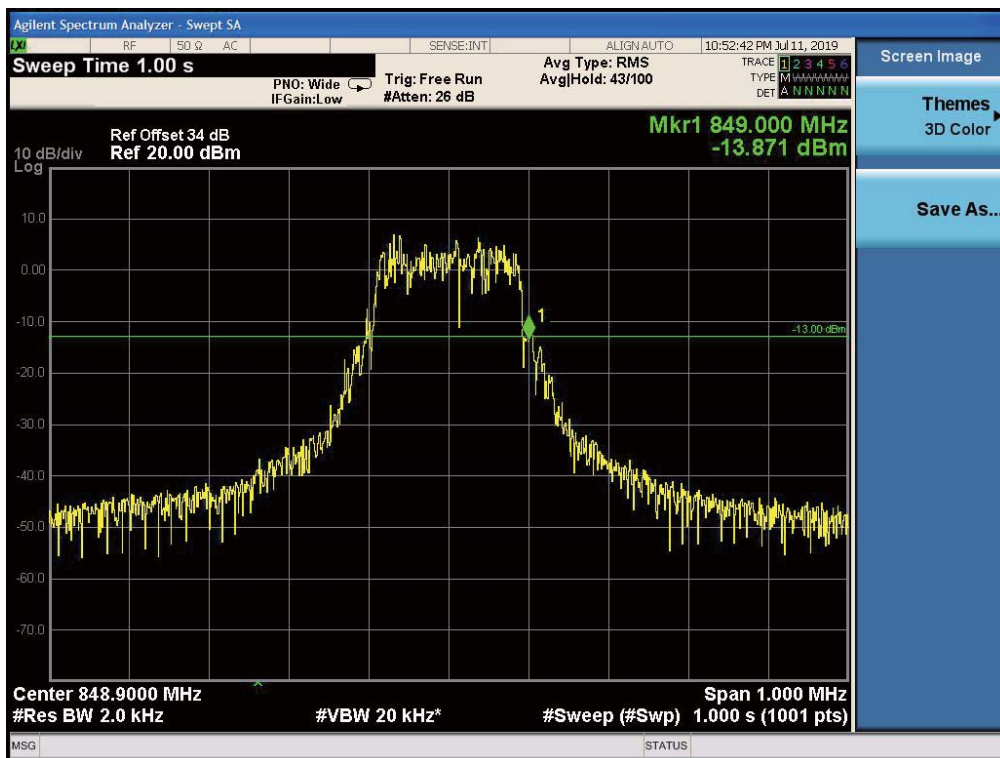

Low Channel, Subcarrier (15kHz), BPSK, 12@0

High Channel, Subcarrier (3.75kHz), QPSK, 1@47

High Channel, Subcarrier (3.75kHz), BPSK, 1@47

High Channel, Subcarrier (15kHz), QPSK, 1@11

High Channel, Subcarrier (15kHz), QPSK, 12@0