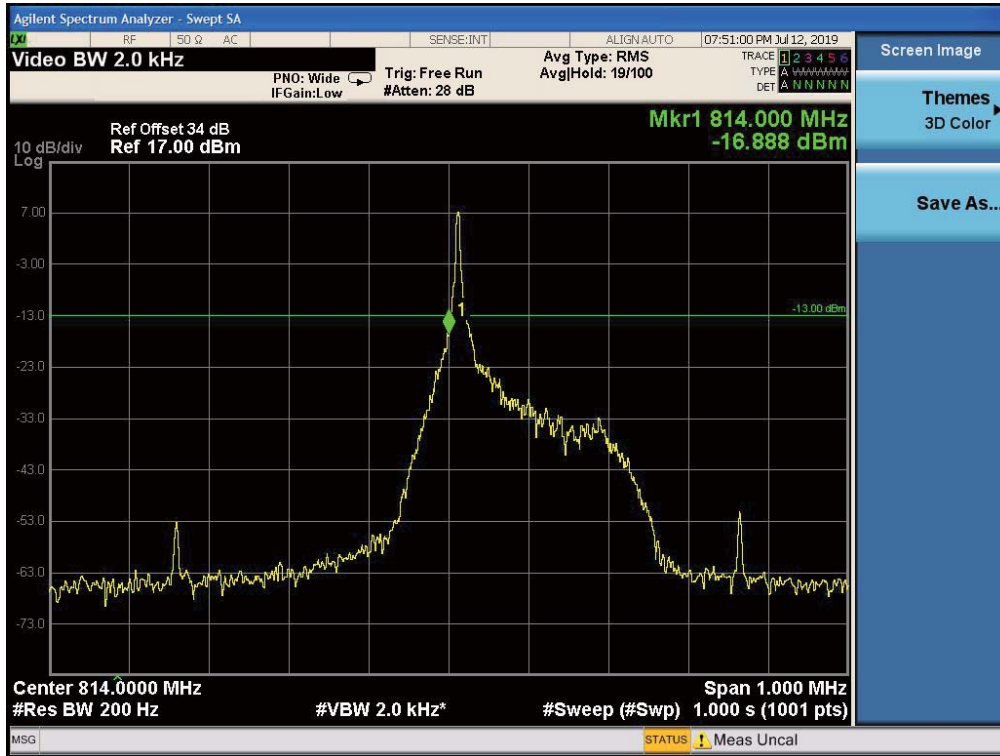

5.5.7 NB-IoT Band26 Edge Results

Low Channel, Subcarrier (3.75kHz), QPSK, 1@0