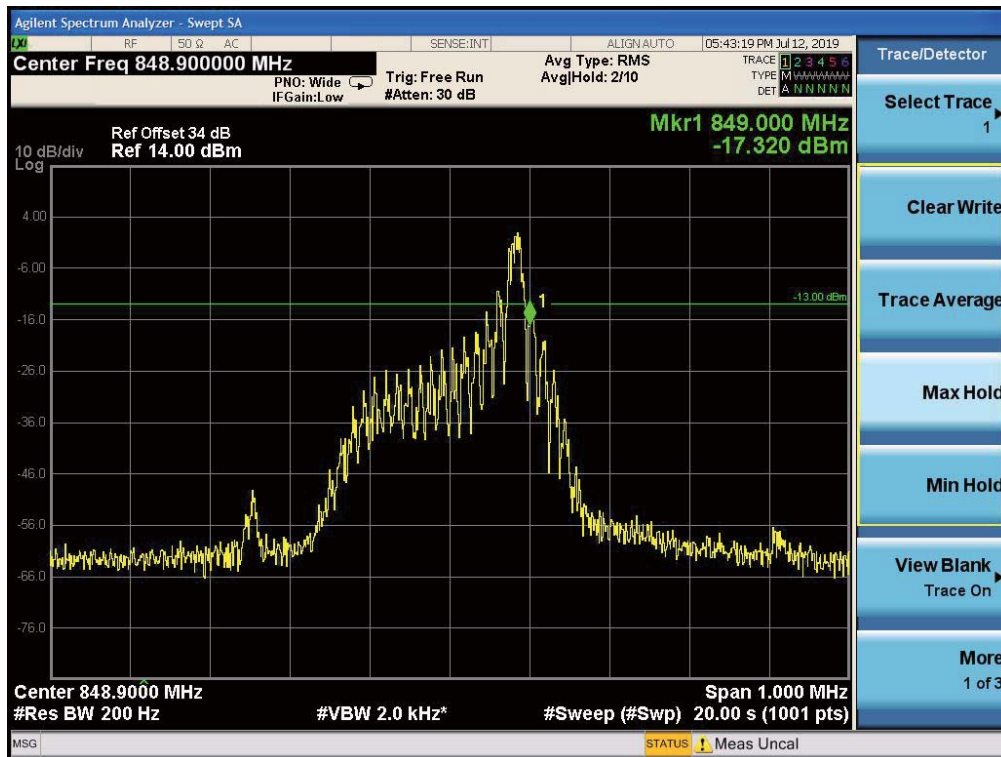

Low Channel, Subcarrier (15kHz), BPSK, 12@0

High Channel, Subcarrier (3.75kHz), QPSK, 1@47

High Channel, Subcarrier (3.75kHz), BPSK, 1@47

High Channel, Subcarrier (15kHz), QPSK, 1@11

High Channel, Subcarrier (15kHz), QPSK, 12@0