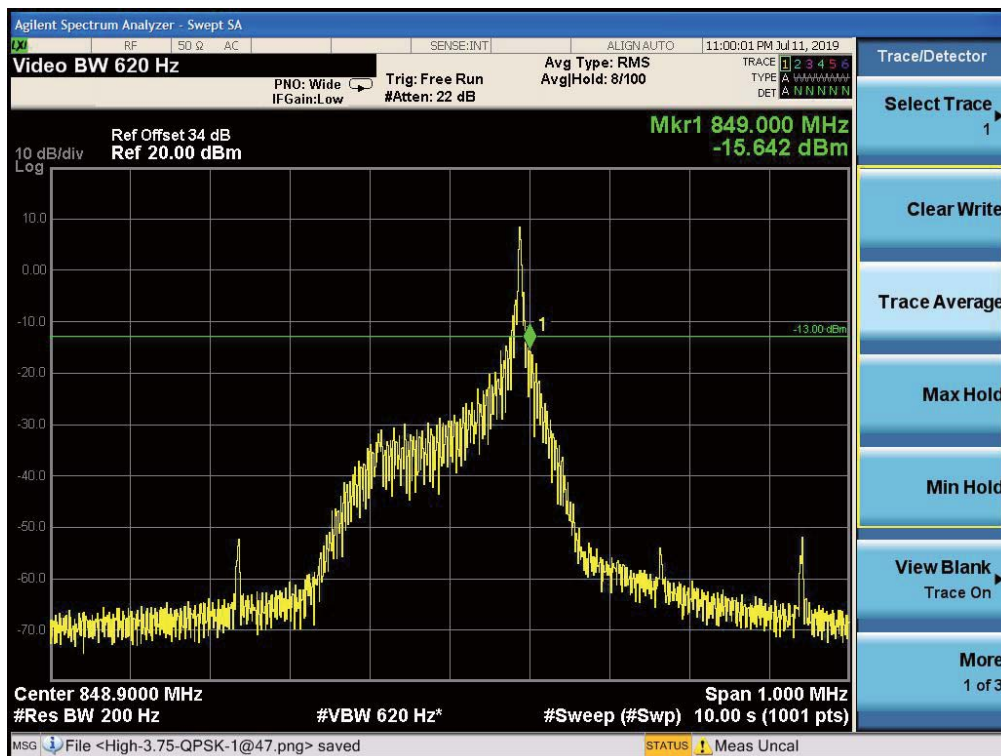

High Channel, Subcarrier (3.75kHz), BPSK, 1@47