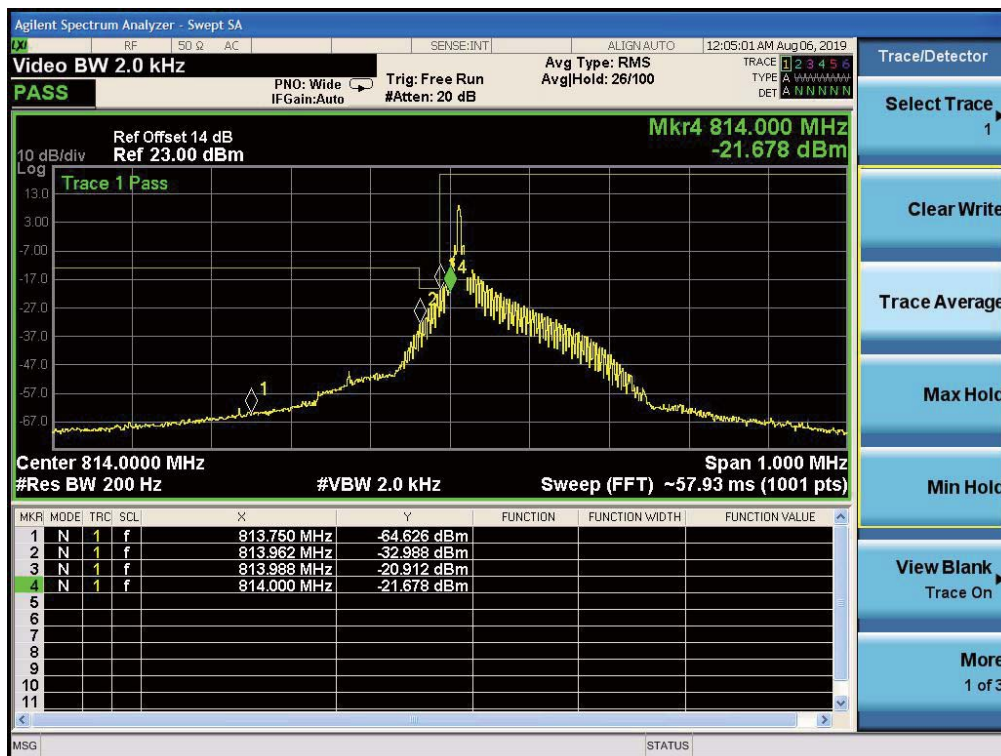

Low Channel, Subcarrier (3.75kHz), QPSK, 1@0

Low Channel, Subcarrier (3.75kHz), BPSK, 1@0

Low Channel, Subcarrier (3.75kHz), BPSK, 1@0

Low Channel, Subcarrier (15kHz), QPSK, 1@0

Low Channel, Subcarrier (15kHz), QPSK, 1@0