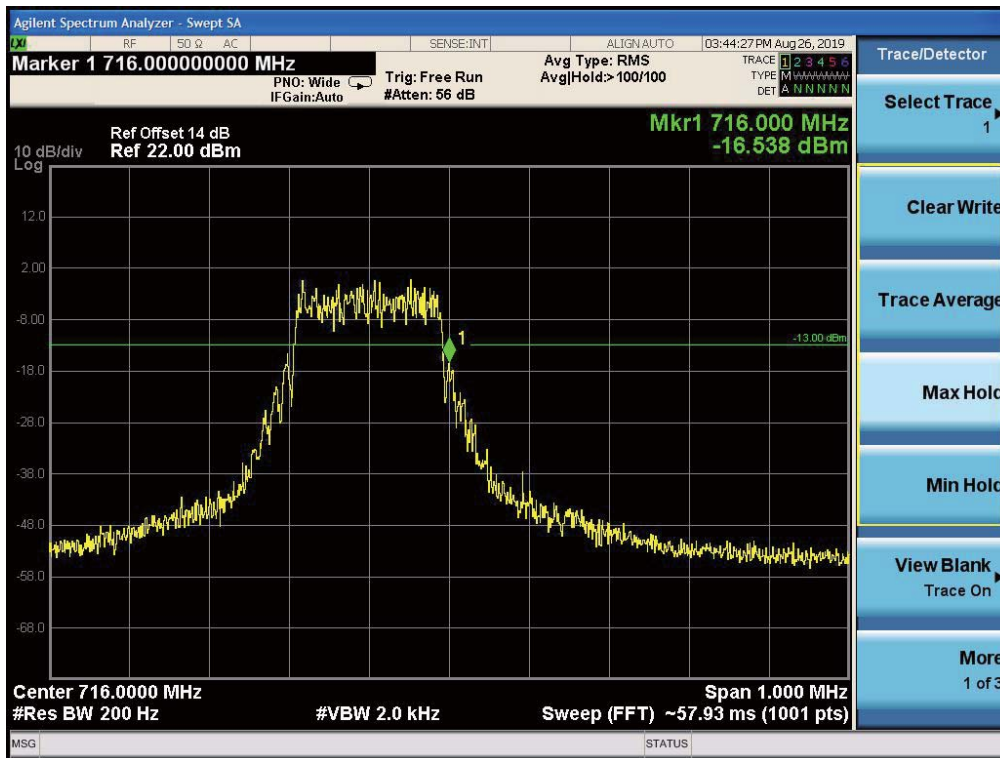

High Channel, Subcarrier (3.75kHz), QPSK, 1@47

High Channel, Subcarrier (3.75kHz), BPSK, 1@47

High Channel, Subcarrier (15kHz), QPSK, 1@11

High Channel, Subcarrier (15kHz), QPSK, 12@0

High Channel, Subcarrier (15kHz), BPSK, 1@11

High Channel, Subcarrier (15kHz), BPSK, 12@0

5.5.6 NB-IoT Band 13 Edge Results

Low Channel, Subcarrier (3.75kHz), QPSK, 1@0

Low Channel, Subcarrier (3.75kHz), BPSK, 1@0

Low Channel, Subcarrier (15kHz), QPSK, 1@0