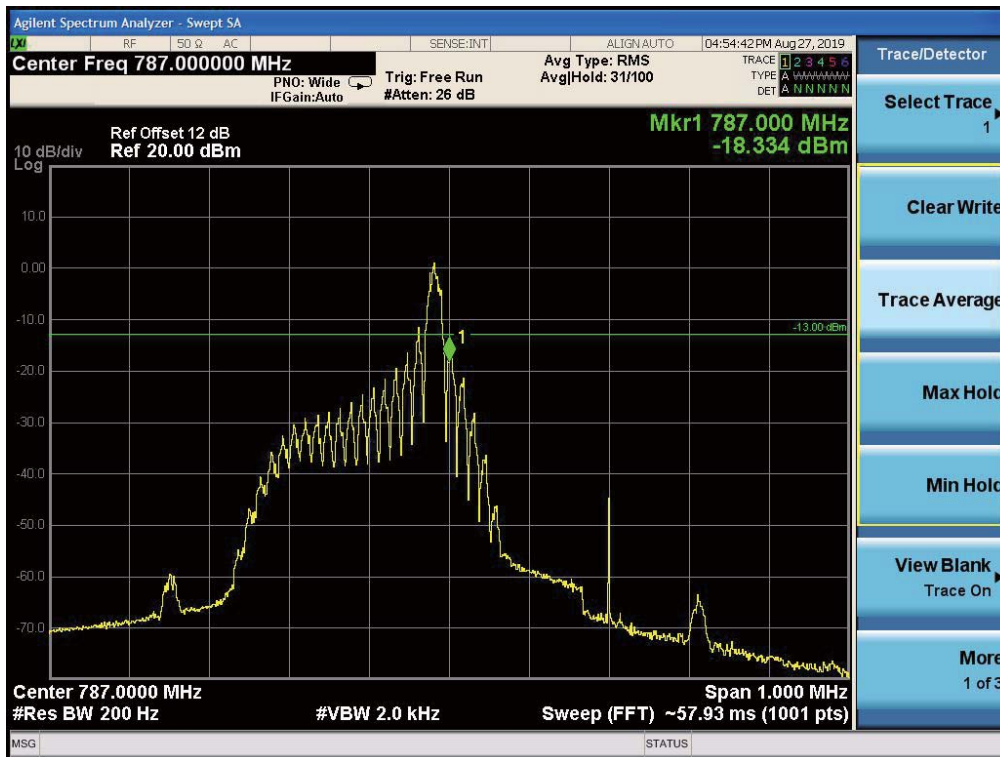

High Channel, Subcarrier (15kHz), BPSK, 1@11