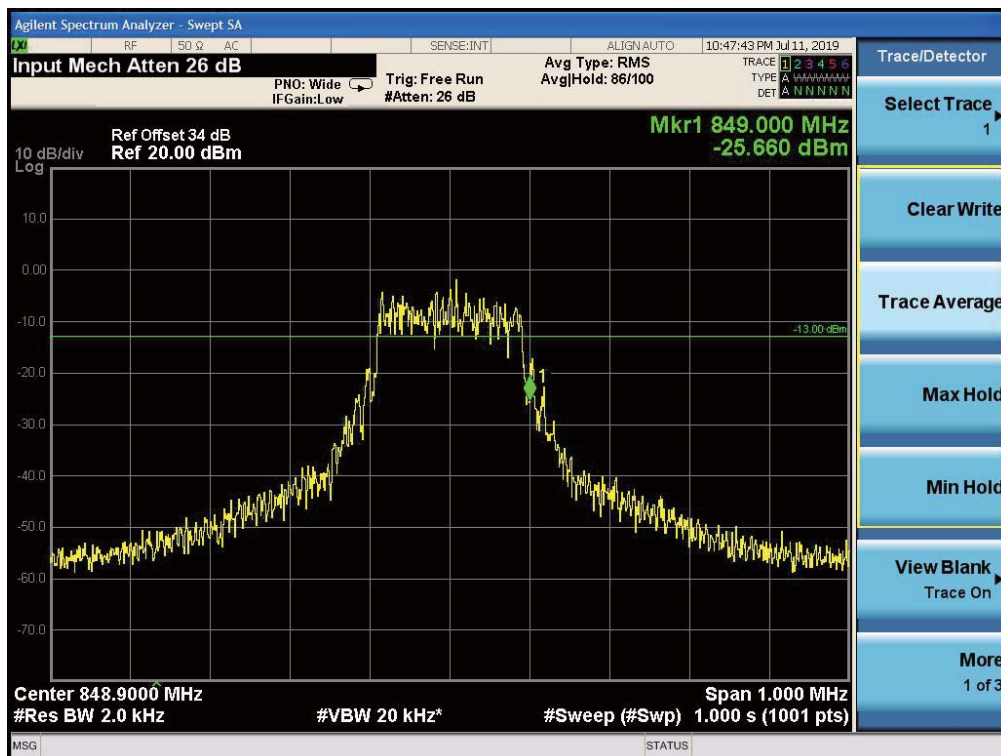

High Channel, Subcarrier (15kHz), BPSK, 12@0