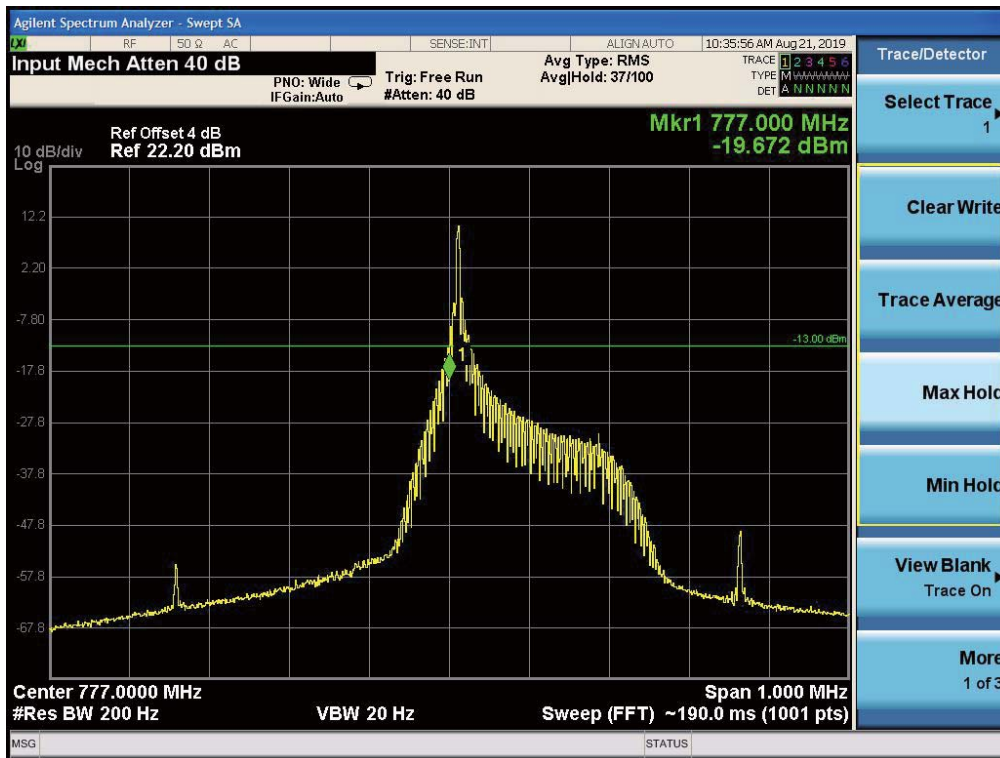

High Channel, Subcarrier (3.75kHz), QPSK, 1@47

High Channel, Subcarrier (3.75kHz), BPSK, 1@47

High Channel, Subcarrier (15kHz), QPSK, 1@11

High Channel, Subcarrier (15kHz), QPSK, 12@0

High Channel, Subcarrier (15kHz), BPSK, 1@11

High Channel, Subcarrier (15kHz), BPSK, 12@0

5.5.6 NB-IoT Band 13 Edge Results

Low Channel, Subcarrier (3.75kHz), QPSK, 1@0

Low Channel, Subcarrier (3.75kHz), BPSK, 1@0

Low Channel, Subcarrier (15kHz), QPSK, 1@0