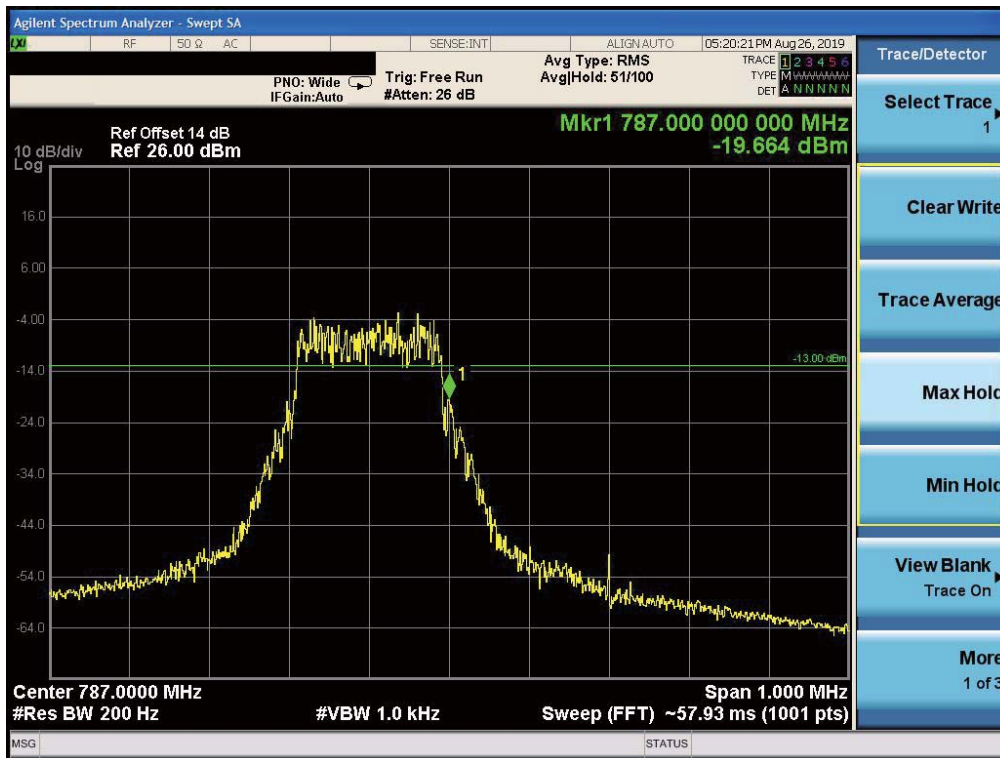

High Channel, Subcarrier (15kHz), QPSK, 12@0