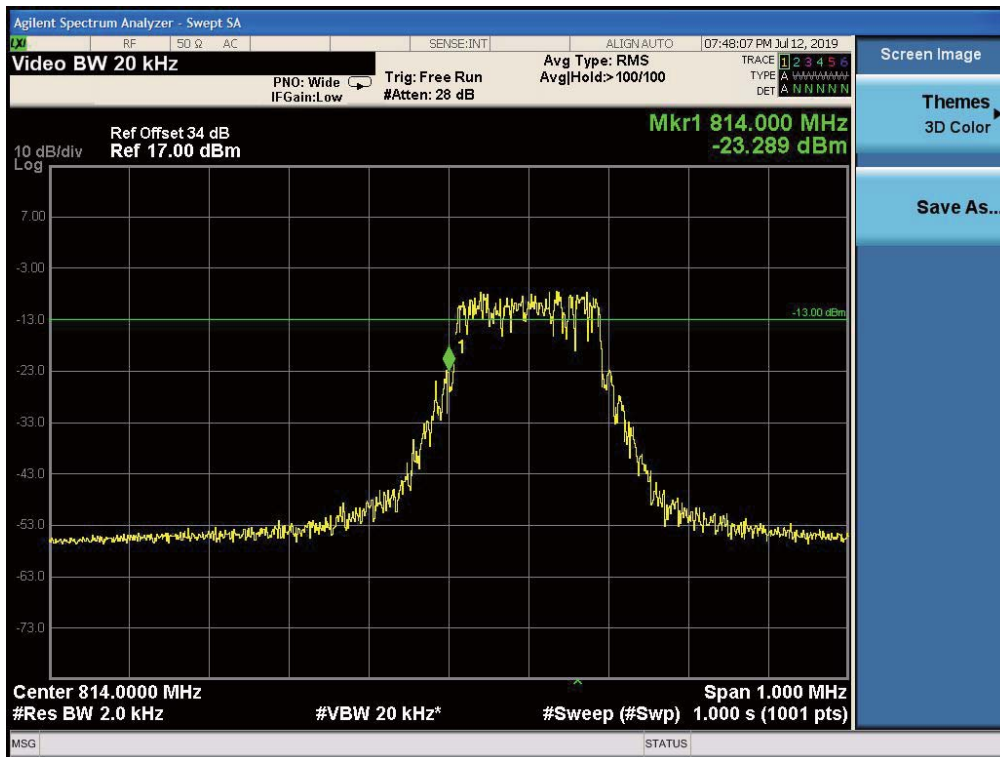

Low Channel, Subcarrier (3.75kHz), QPSK, 1@0

Low Channel, Subcarrier (3.75kHz), BPSK, 1@0

Low Channel, Subcarrier (3.75kHz), BPSK, 1@0

Low Channel, Subcarrier (15kHz), QPSK, 1@0

Low Channel, Subcarrier (15kHz), QPSK, 1@0