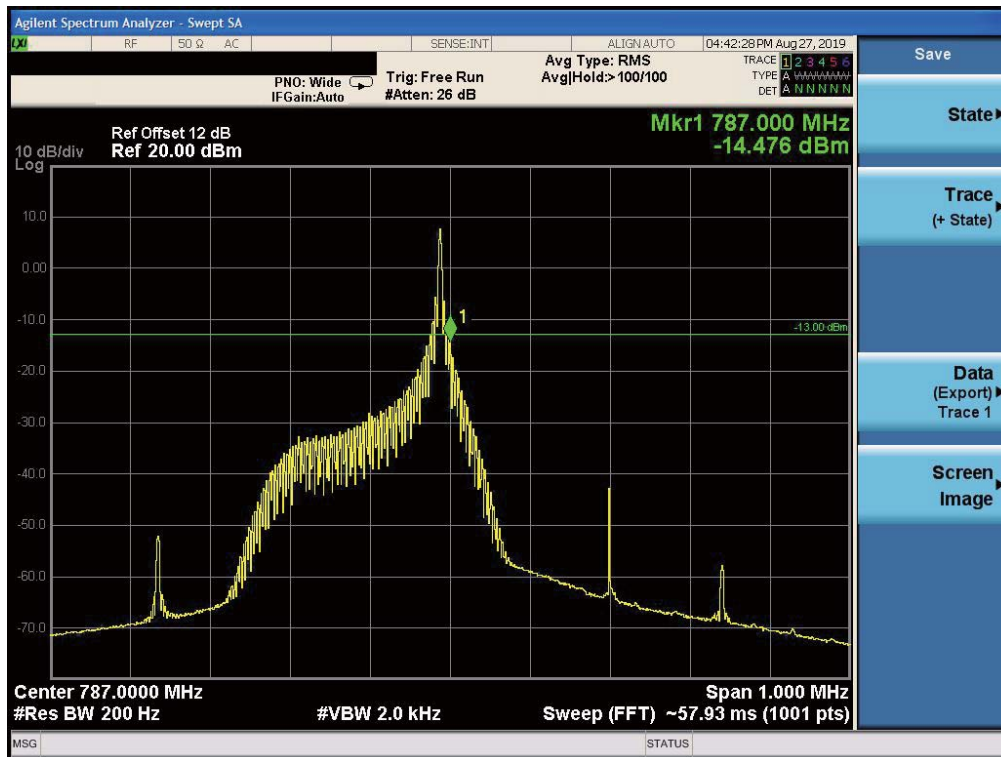

High Channel, Subcarrier (15kHz), BPSK, 12@0

5.5.6 NB-IoT Band 13 Edge Results

Low Channel, Subcarrier (3.75kHz), QPSK, 1@0

Low Channel, Subcarrier (3.75kHz), BPSK, 1@0

Low Channel, Subcarrier (15kHz), QPSK, 1@0

Low Channel, Subcarrier (15kHz), QPSK, 12@0

Low Channel, Subcarrier (15kHz), BPSK, 1@0

Low Channel, Subcarrier (15kHz), BPSK, 12@0

High Channel, Subcarrier (3.75kHz), QPSK, 1@47

High Channel, Subcarrier (3.75kHz), BPSK, 1@47