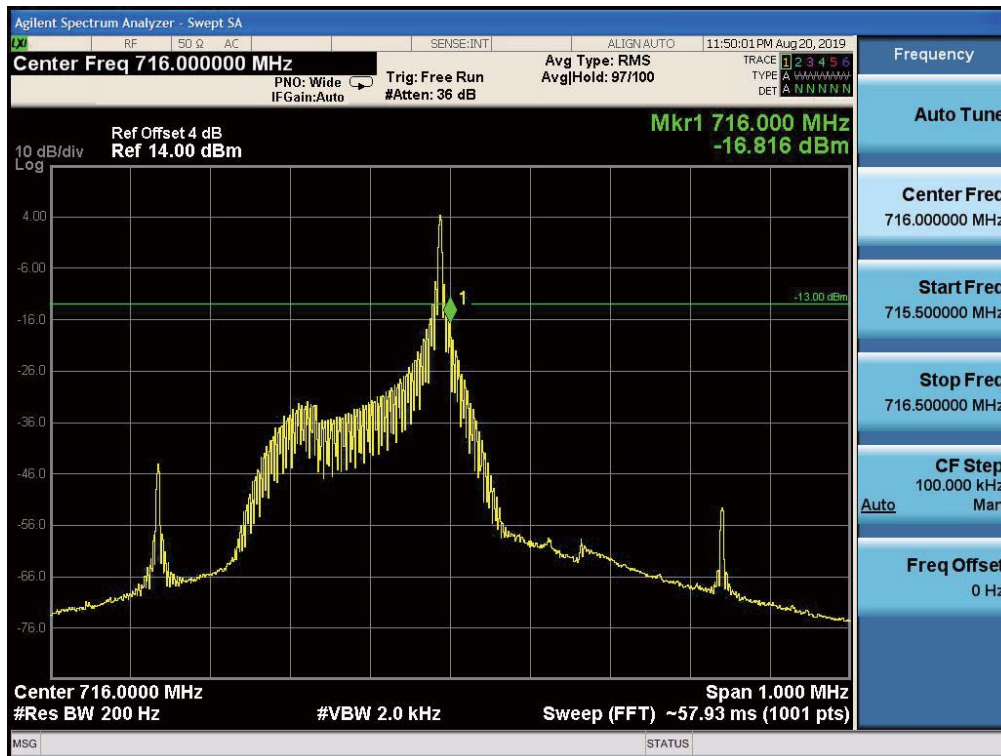

High Channel, Subcarrier (3.75kHz), QPSK, 1@47

High Channel, Subcarrier (3.75kHz), BPSK, 1@47

High Channel, Subcarrier (15kHz), QPSK, 1@11

High Channel, Subcarrier (15kHz), QPSK, 12@0

High Channel, Subcarrier (15kHz), BPSK, 1@11

High Channel, Subcarrier (15kHz), BPSK, 12@0

5.5.6 NB-IoT Band 13 Edge Results

Low Channel, Subcarrier (3.75kHz), QPSK, 1@0

Low Channel, Subcarrier (3.75kHz), BPSK, 1@0

Low Channel, Subcarrier (15kHz), QPSK, 1@0