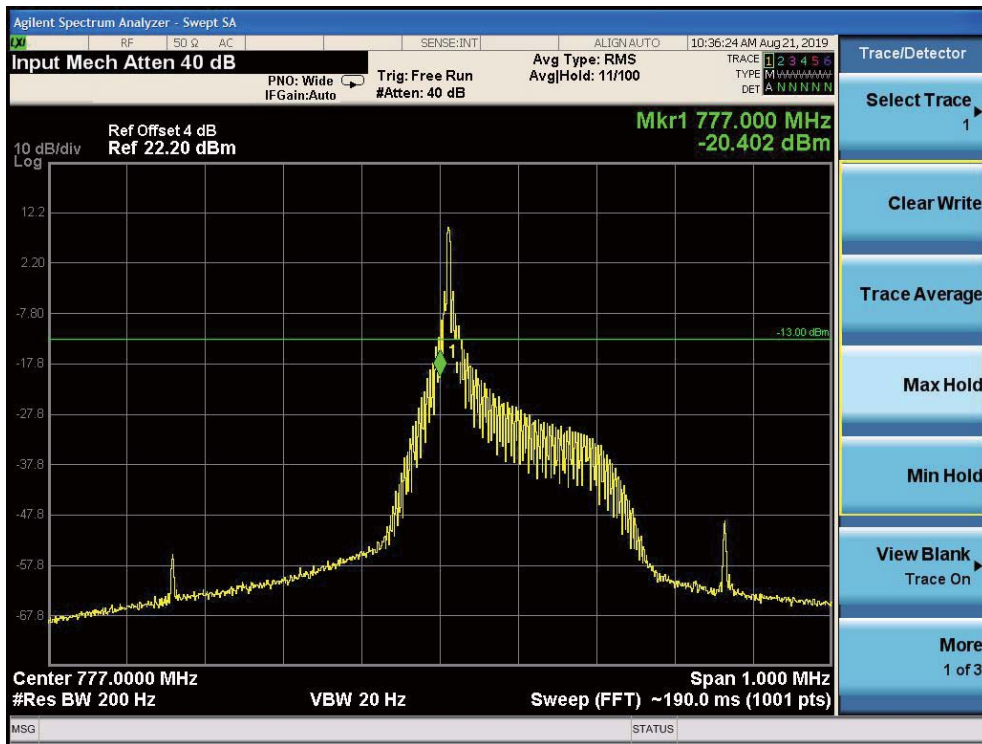

High Channel, Subcarrier (3.75kHz), QPSK, 1@47

High Channel, Subcarrier (3.75kHz), BPSK, 1@47

High Channel, Subcarrier (15kHz), QPSK, 1@11

High Channel, Subcarrier (15kHz), QPSK, 12@0

High Channel, Subcarrier (15kHz), BPSK, 1@11

High Channel, Subcarrier (15kHz), BPSK, 12@0

5.5.6 NB-IoT Band 13 Edge Results

Low Channel, Subcarrier (3.75kHz), QPSK, 1@0

Low Channel, Subcarrier (3.75kHz), BPSK, 1@0

Low Channel, Subcarrier (15kHz), QPSK, 1@0