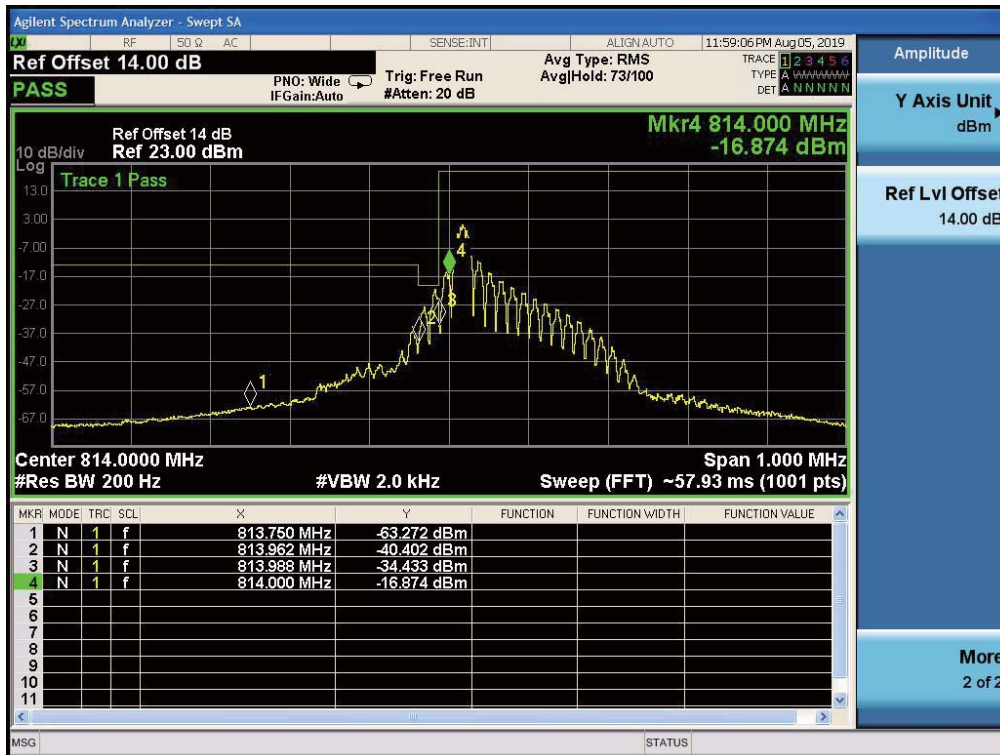

Low Channel, Subcarrier (3.75kHz), QPSK, 1@0

Low Channel, Subcarrier (3.75kHz), BPSK, 1@0

Low Channel, Subcarrier (3.75kHz), BPSK, 1@0

Low Channel, Subcarrier (15kHz), QPSK, 1@0

Low Channel, Subcarrier (15kHz), QPSK, 1@0