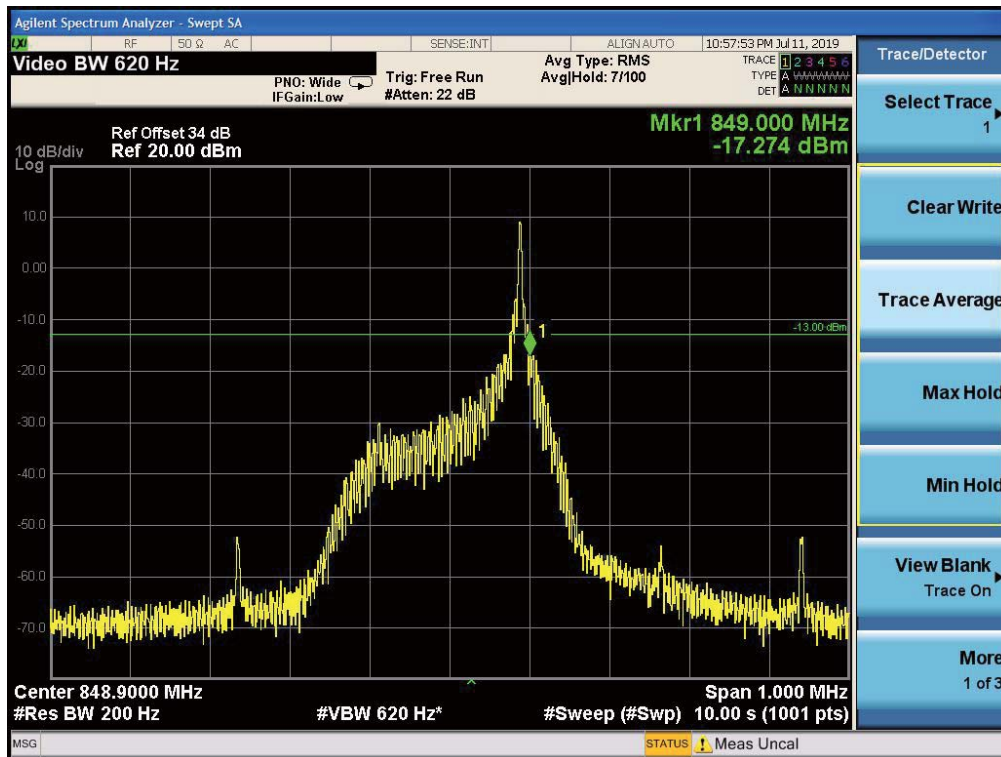

High Channel, Subcarrier (3.75kHz), QPSK, 1@47