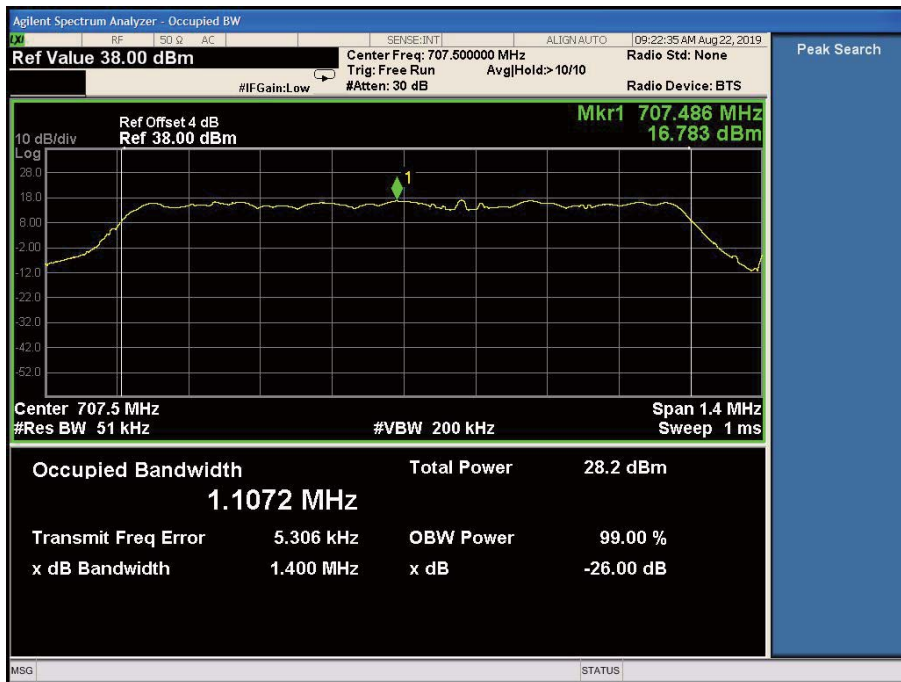

Band12-99% OBW-1.4MHz Bandwidth-QPSK