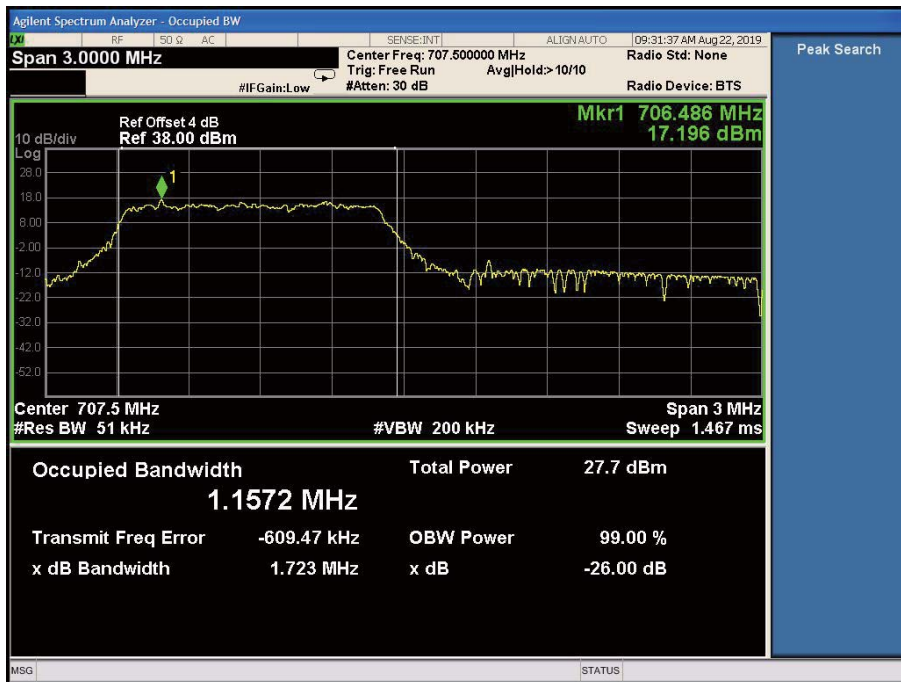

Band12-26dB OBW-1.4MHz Bandwidth-16QAM

Band12-26dB OBW-1.4MHz Bandwidth-QPSK

Band12-99% OBW-1.4MHz Bandwidth-16QAM

Band12-99% OBW-1.4MHz Bandwidth-QPSK

Band12-26dB OBW-3MHz Bandwidth-16QAM

Band12-26dB OBW-3MHz Bandwidth-QPSK