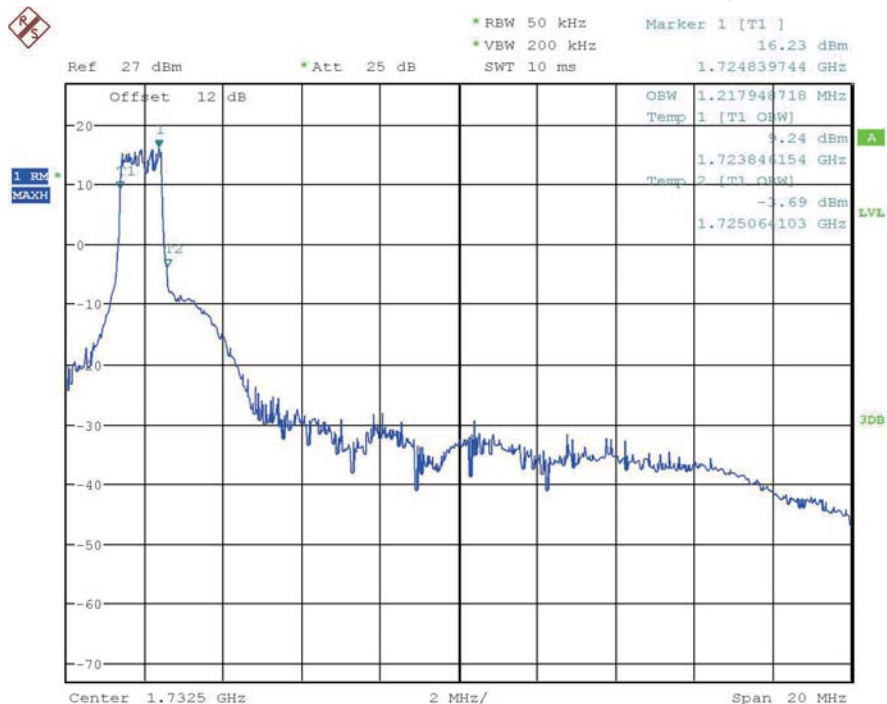

Date: 17.JUL.2019 16:09:39

Band4-26dB OBW-20MHz Bandwidth-QPSK

Report No.: B19W50225-WWAN_Rev1

Date: 17.JUL.2019 16:11:40

Band4-99% OBW-20MHz Bandwidth-16QAM

Date: 17.JUL.2019 16:13:39

Band4-99% OBW-20MHz Bandwidth-QPSK

Band12-26dB OBW-1.4MHz Bandwidth-16QAM

Band12-26dB OBW-1.4MHz Bandwidth-QPSK

Band12-99% OBW-1.4MHz Bandwidth-16QAM

Band12-99% OBW-1.4MHz Bandwidth-QPSK

Band12-26dB OBW-3MHz Bandwidth-16QAM

Band12-26dB OBW-3MHz Bandwidth-QPSK