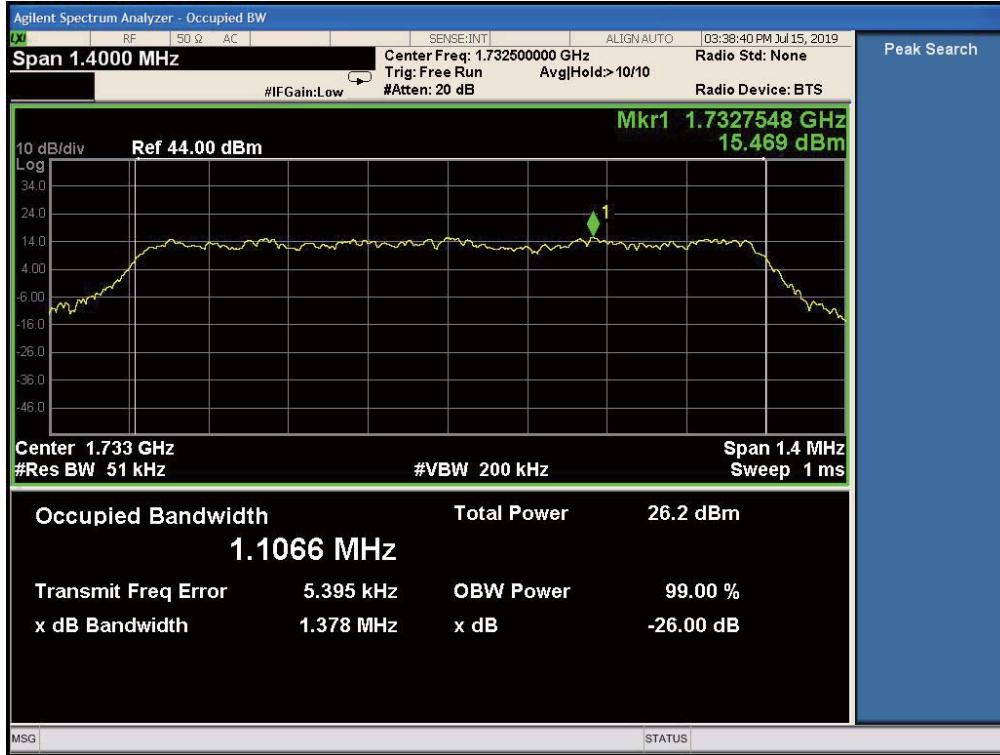

Band4-26dB OBW-1.4MHz Bandwidth-16QAM