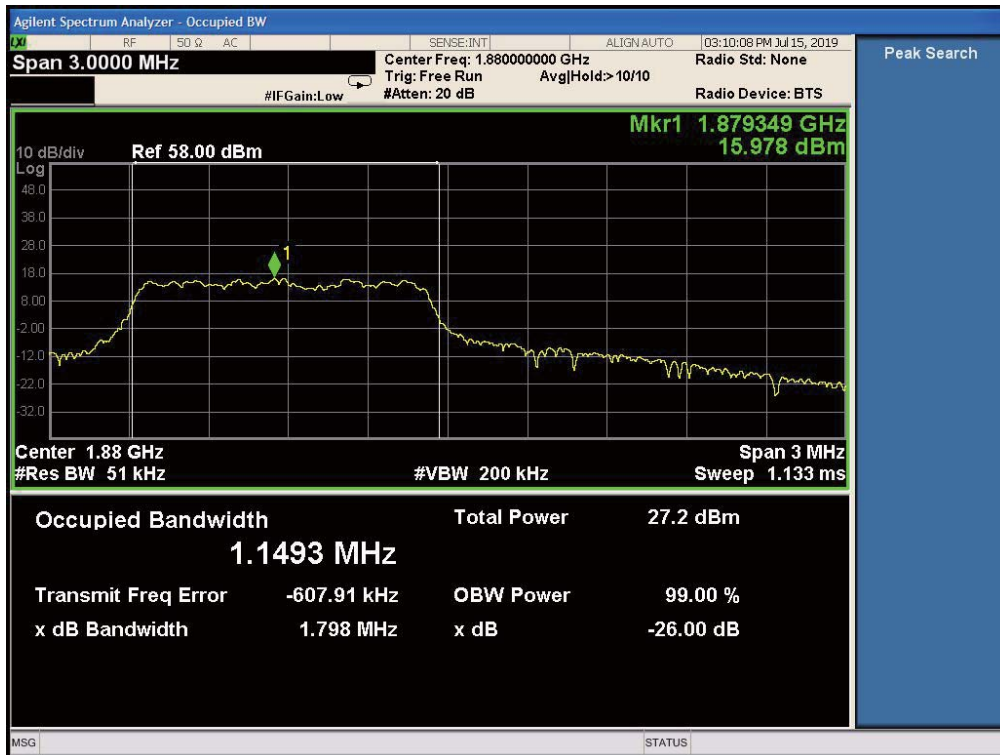

Band2-26dB OBW-3MHz Bandwidth-QPSK