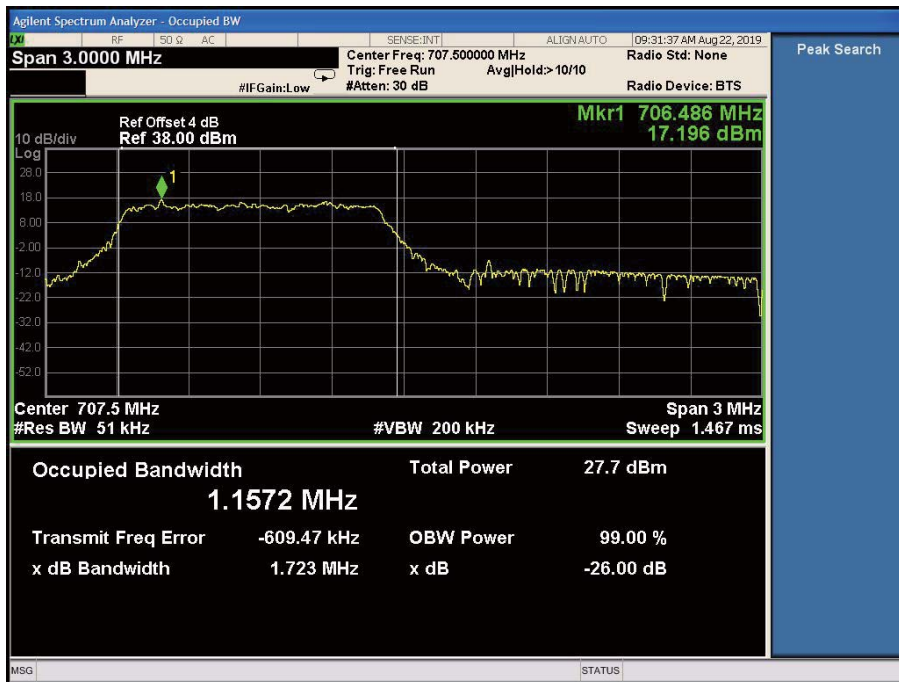

Band12-99% OBW-3MHz Bandwidth-QPSK