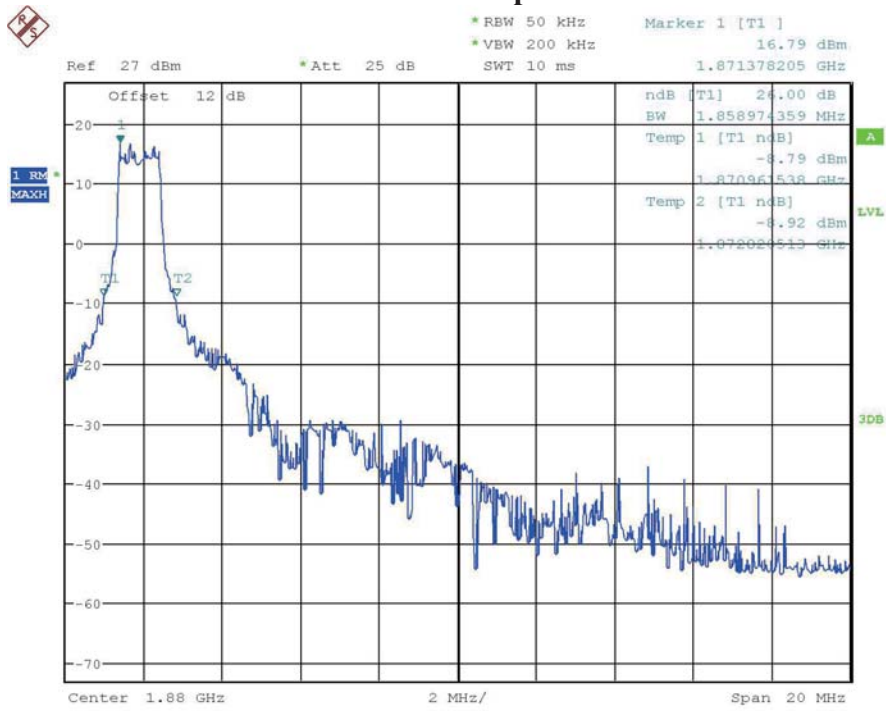

Band2-99% OBW-10MHz Bandwidth-QPSK

Band2-26dB OBW-15MHz Bandwidth-16QAM

Band2-26dB OBW-15MHz Bandwidth-QPSK

Band2-99% OBW-15MHz Bandwidth-16QAM

Band2-99% OBW-15MHz Bandwidth-QPSK

Report No.: B19W50225-WWAN_Rev1

Date: 17.JUL.2019 16:06:36

Band2-26dB OBW-20MHz Bandwidth-16QAM

Date: 17.JUL.2019 16:07:07

Band2-26dB OBW-20MHz Bandwidth-QPSK

Report No.: B19W50225-WWAN_Rev1

Date: 17.JUL.2019 16:05:31

Band2-99% OBW-20MHz Bandwidth-16QAM