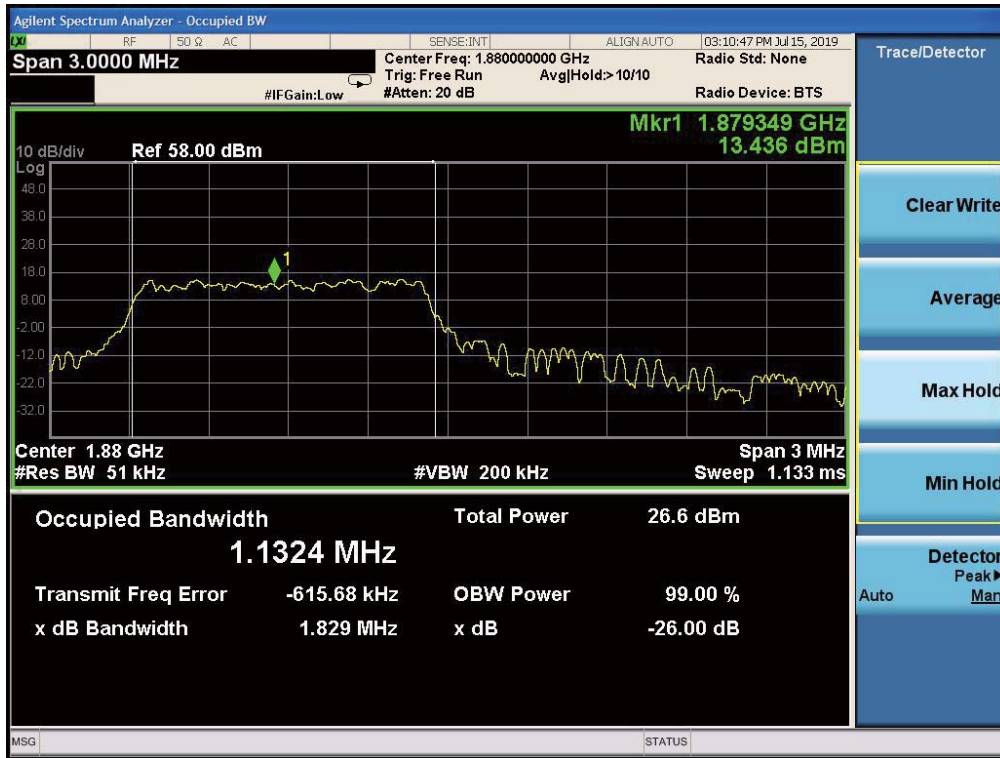

Band2-26dB OBW-3MHz Bandwidth-16QAM