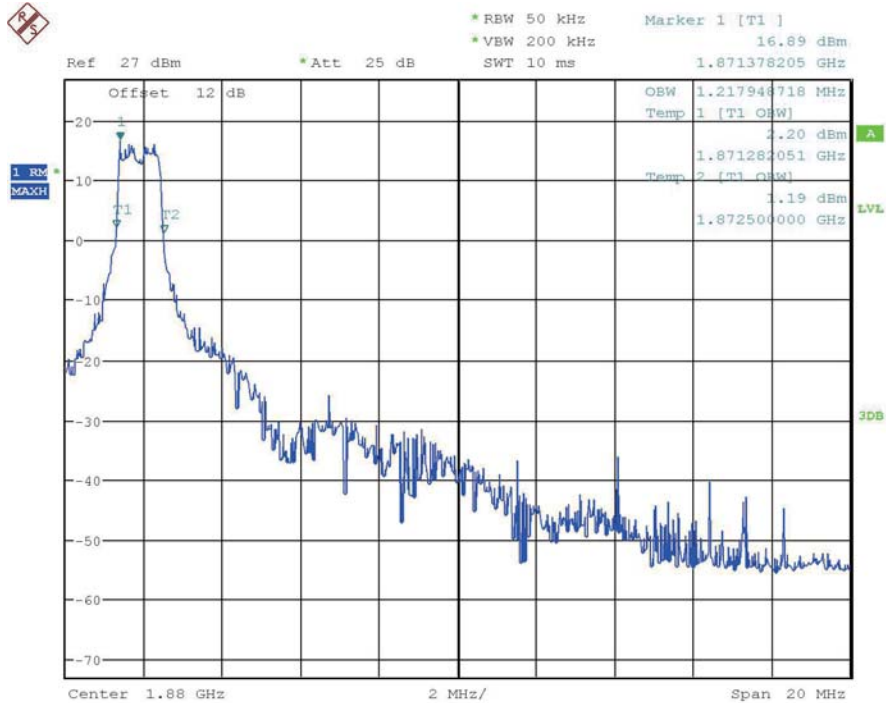

Date: 17.JUL.2019 16:06:36

Band2-26dB OBW-20MHz Bandwidth-16QAM

Date: 17.JUL.2019 16:07:07

Band2-26dB OBW-20MHz Bandwidth-QPSK

Report No.: B19W50225-WWAN_Rev1

Date: 17.JUL.2019 16:05:31

Band2-99% OBW-20MHz Bandwidth-16QAM

Date: 17.JUL.2019 16:04:40

Band2-99% OBW-20MHz Bandwidth-QPSK

Band4-26dB OBW-1.4MHz Bandwidth-16QAM

Band4-26dB OBW-1.4MHz Bandwidth-QPSK

Band4-99% OBW-1.4MHz Bandwidth-16QAM

Band4-99% OBW-1.4MHz Bandwidth-QPSK