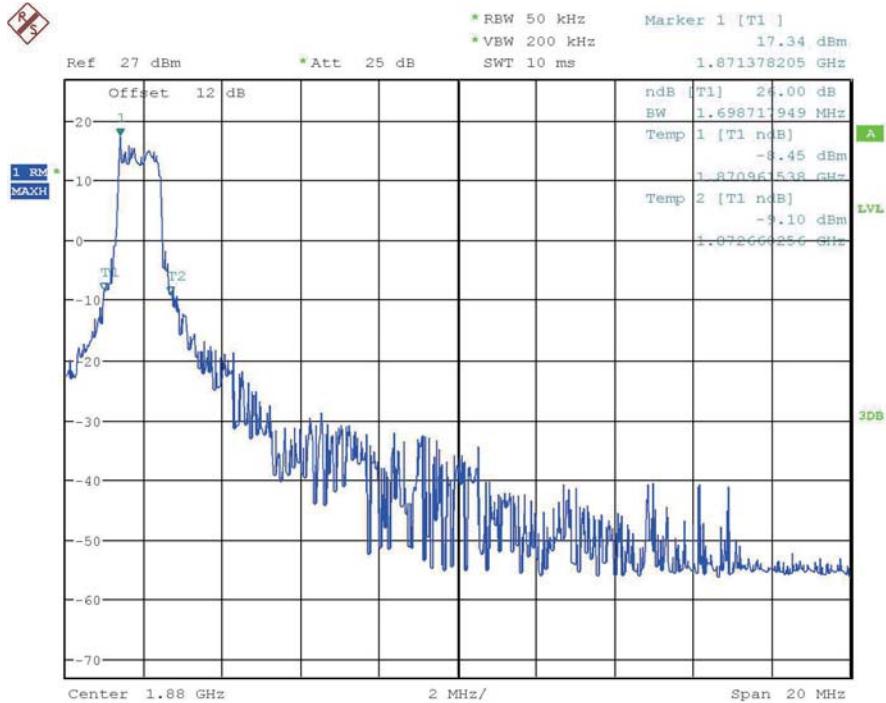

Band2-26dB OBW-20MHz Bandwidth-16QAM

Date: 17.JUL.2019 16:07:07

Band2-26dB OBW-20MHz Bandwidth-QPSK