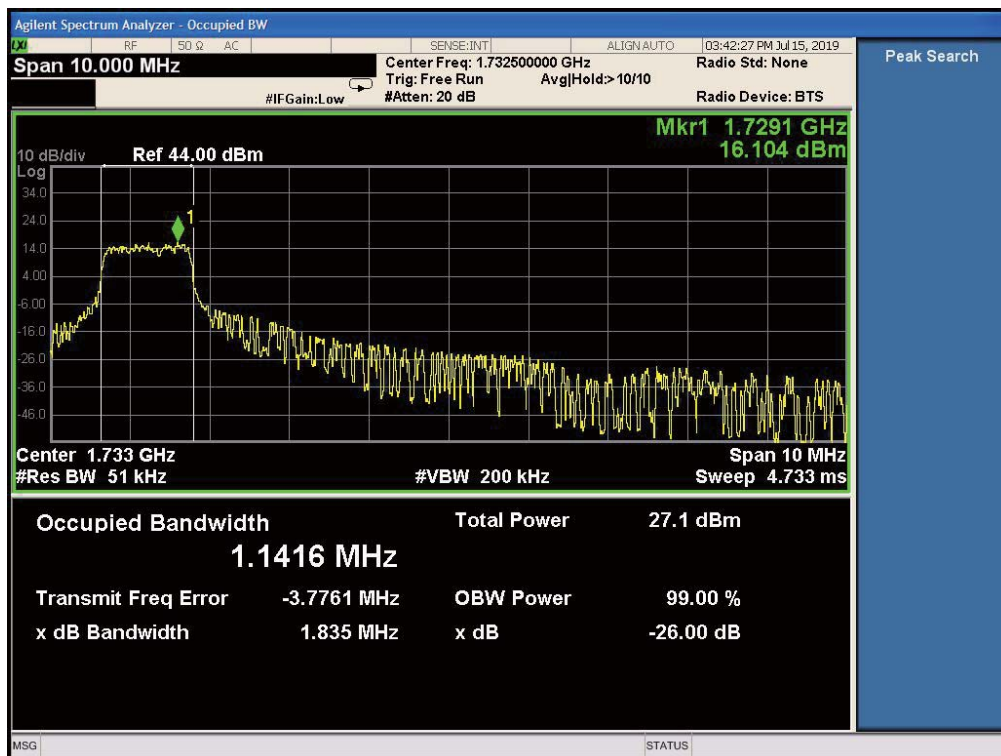

Band4-26dB OBW-10MHz Bandwidth-QPSK