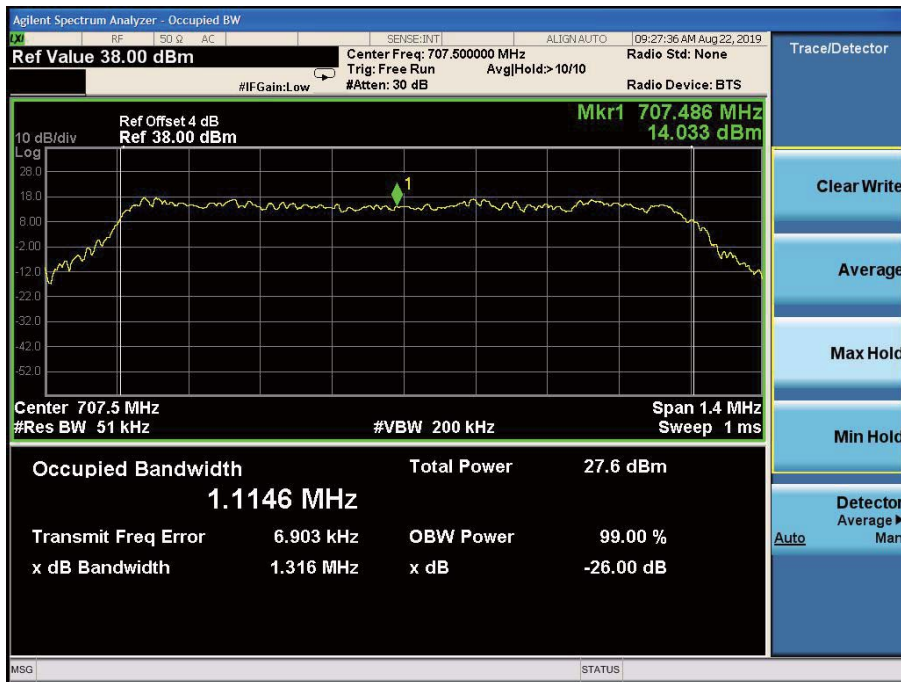

Band12-99% OBW-1.4MHz Bandwidth-16QAM