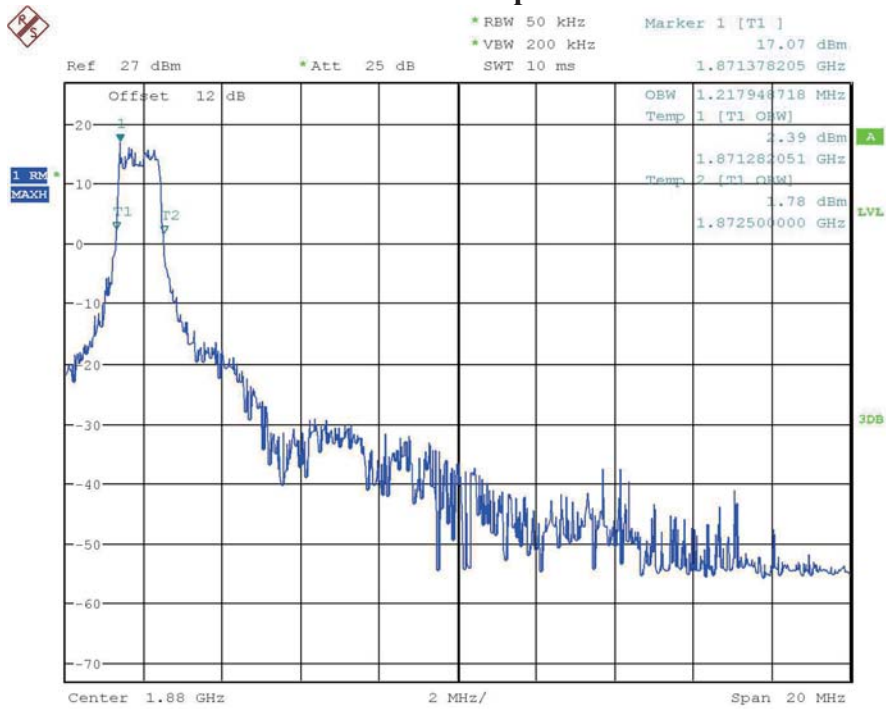

Date: 17.JUL.2019 16:06:36

Band2-26dB OBW-20MHz Bandwidth-16QAM

Date: 17.JUL.2019 16:07:07

Band2-26dB OBW-20MHz Bandwidth-QPSK

Report No.: B19W50225-WWAN_Rev1

Date: 17.JUL.2019 16:05:31

Band2-99% OBW-20MHz Bandwidth-16QAM

Date: 17.JUL.2019 16:04:40

Band2-99% OBW-20MHz Bandwidth-QPSK

Band4-26dB OBW-1.4MHz Bandwidth-16QAM

Band4-26dB OBW-1.4MHz Bandwidth-QPSK

Band4-99% OBW-1.4MHz Bandwidth-16QAM

Band4-99% OBW-1.4MHz Bandwidth-QPSK