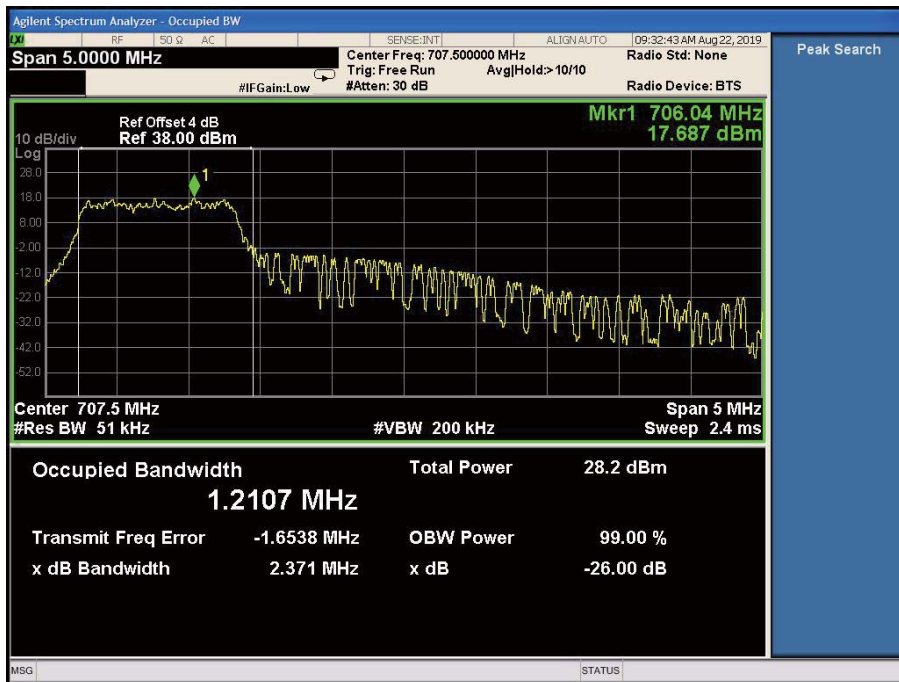

Band12-26dB OBW-5MHz Bandwidth-QPSK