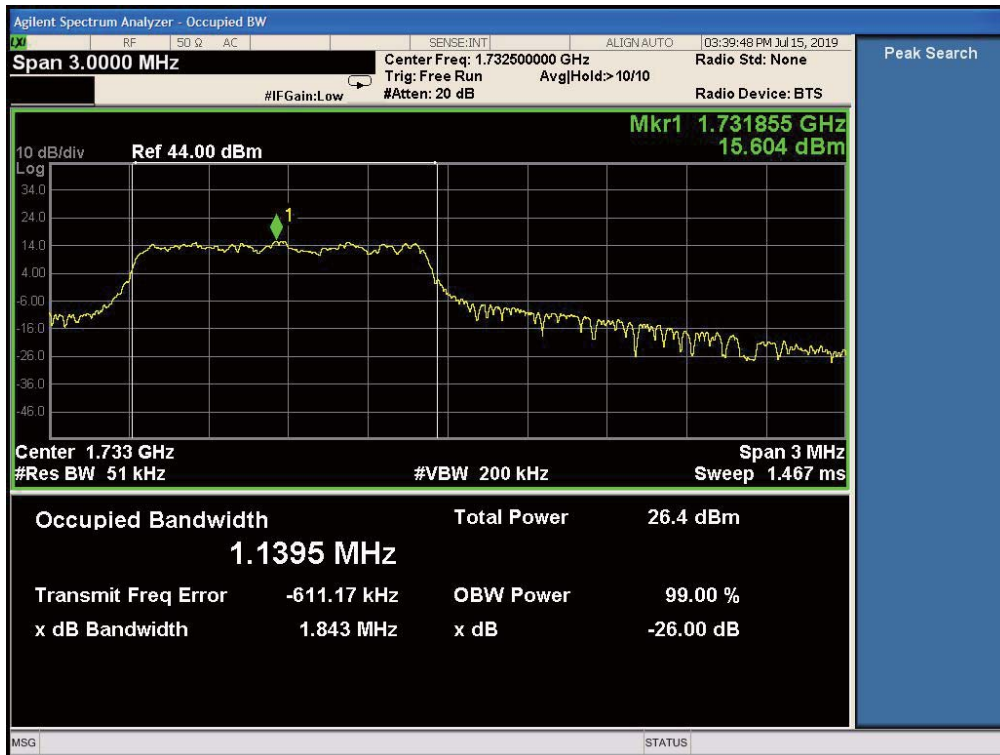

Band4-99% OBW-3MHz Bandwidth-QPSK