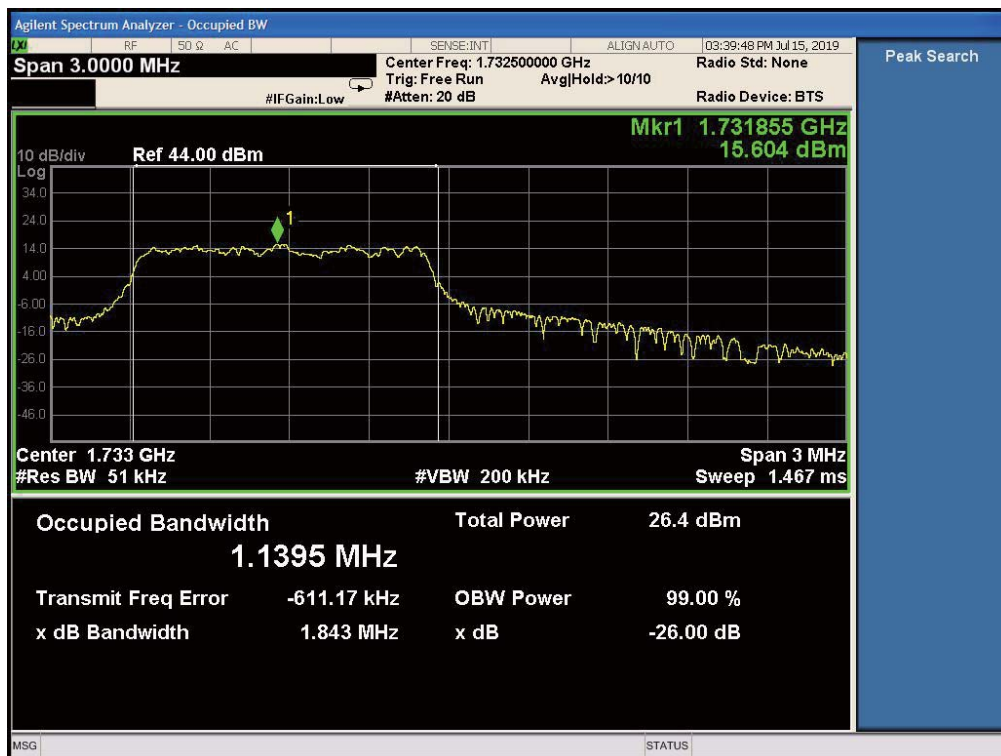

Band4-26dB OBW-3MHz Bandwidth-QPSK