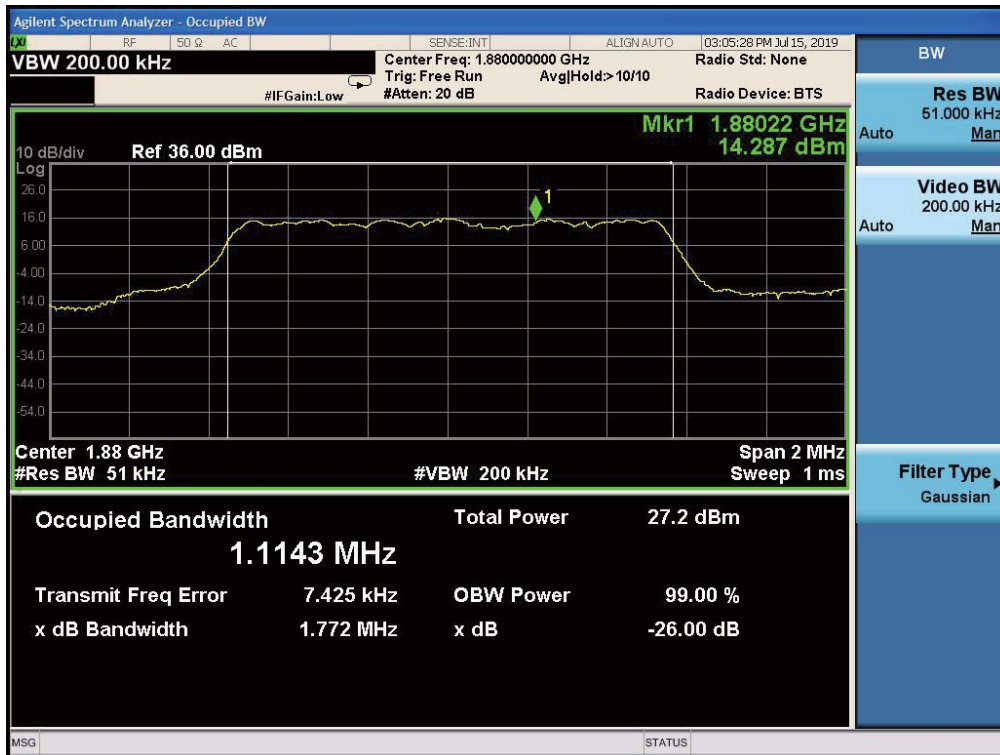

Band26-99% OBW-27039 Channel-BPSK

Band26-99% OBW-27039 Channel-QPSK

Graphical results for CAT-M:

Band2-26dB OBW-1.4MHz Bandwidth-16QAM

Band2-26dB OBW-1.4MHz Bandwidth-QPSK

Band2-99% OBW-1.4MHz Bandwidth-16QAM