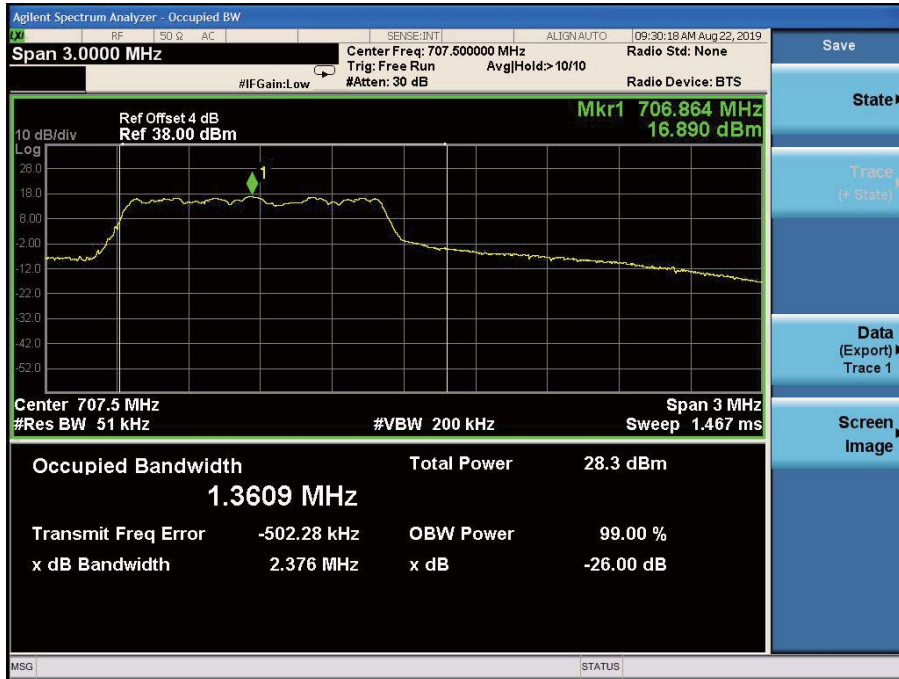

Band12-26dB OBW-1.4MHz Bandwidth-16QAM

Band12-26dB OBW-1.4MHz Bandwidth-QPSK

Band12-99% OBW-1.4MHz Bandwidth-16QAM

Band12-99% OBW-1.4MHz Bandwidth-QPSK

Band12-26dB OBW-3MHz Bandwidth-16QAM

Band12-26dB OBW-3MHz Bandwidth-QPSK