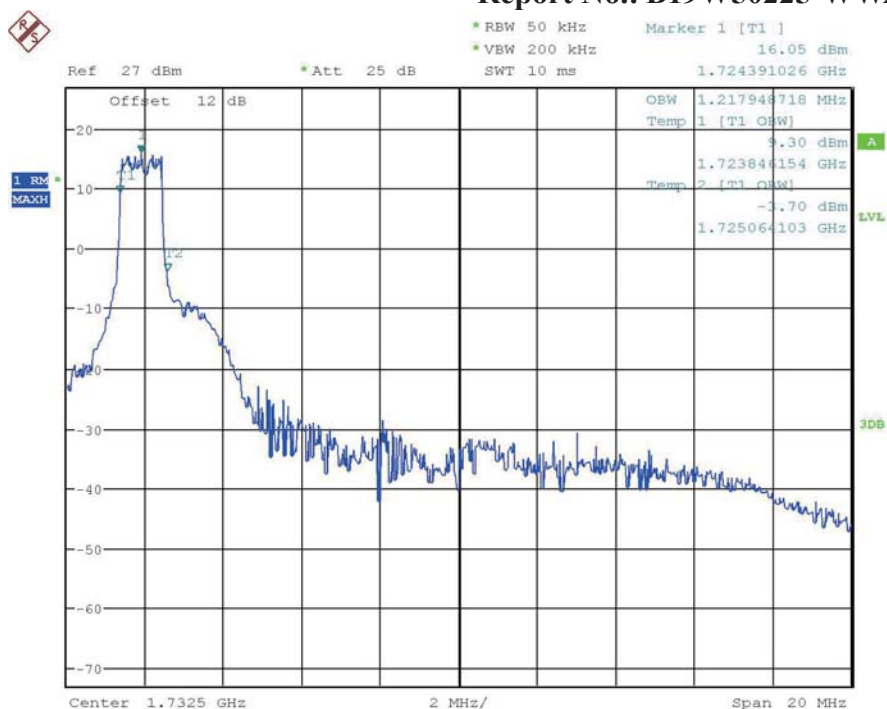

Report No.: B19W50225-WWAN_Rev1

Date: 17.JUL.2019 16:11:40