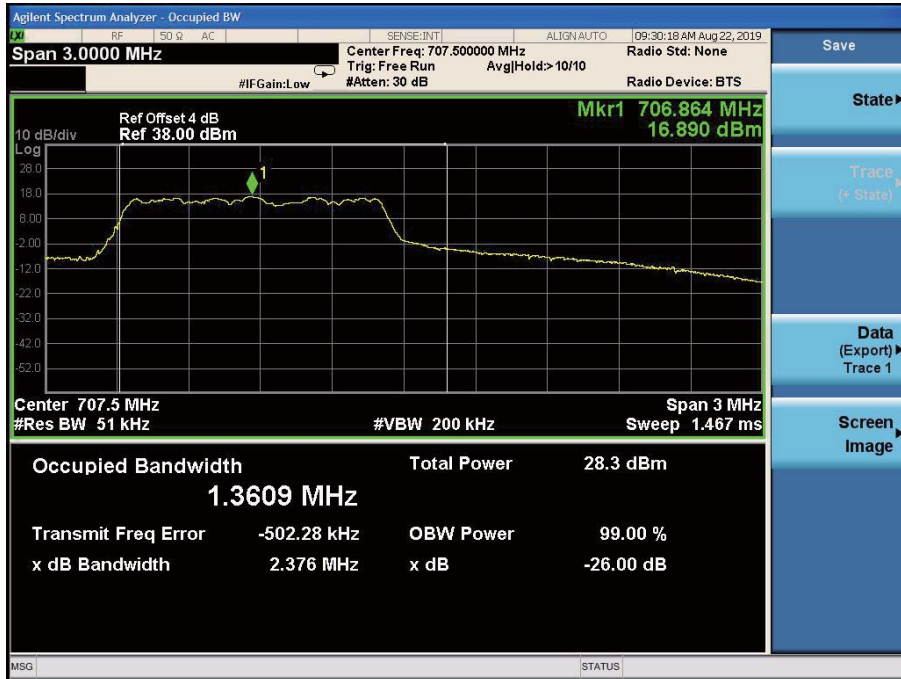

Band12-26dB OBW-1.4MHz Bandwidth-16QAM

Band12-26dB OBW-1.4MHz Bandwidth-QPSK

Band12-99% OBW-1.4MHz Bandwidth-16QAM

Band12-99% OBW-1.4MHz Bandwidth-QPSK

Band12-26dB OBW-3MHz Bandwidth-16QAM

Band12-26dB OBW-3MHz Bandwidth-QPSK