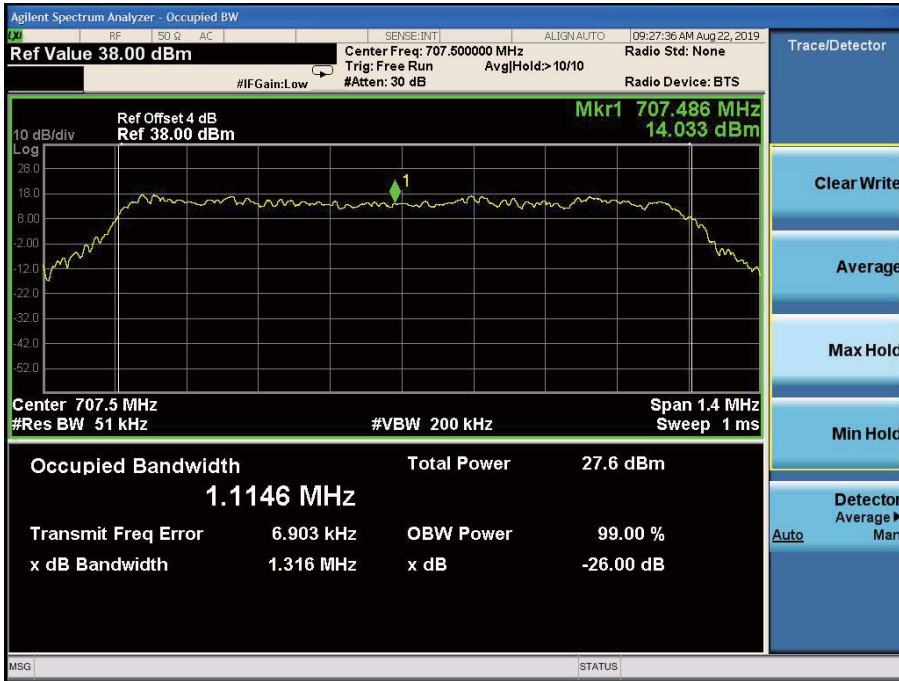

Date: 17.JUL.2019 16:09:39

Band4-26dB OBW-20MHz Bandwidth-QPSK

Report No.: B19W50225-WWAN_Rev1

Date: 17.JUL.2019 16:11:40

Band4-99% OBW-20MHz Bandwidth-16QAM

Date: 17.JUL.2019 16:13:39

Band4-99% OBW-20MHz Bandwidth-QPSK