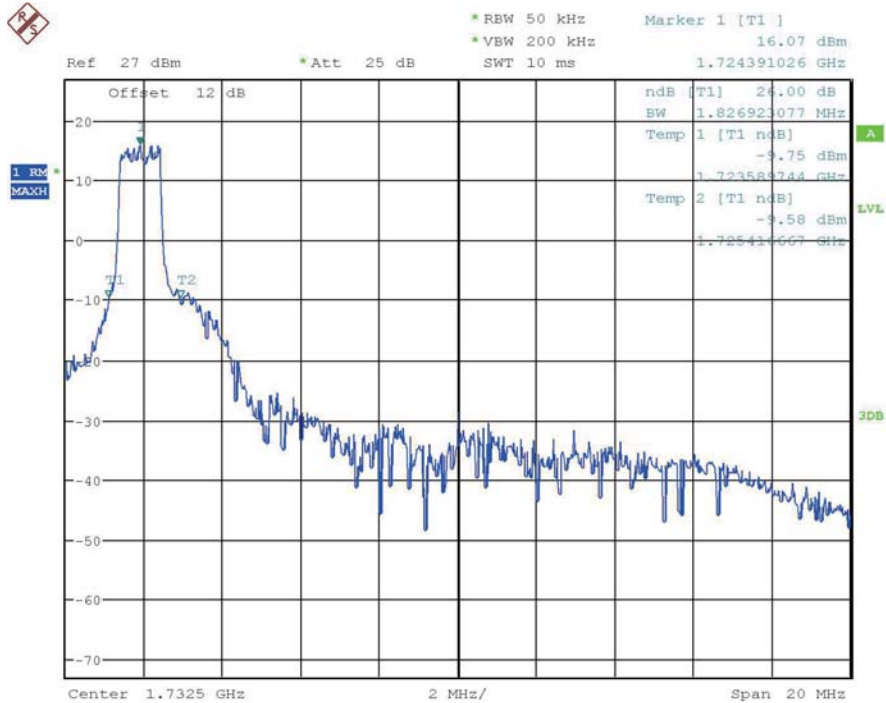

Band4-26dB OBW-15MHz Bandwidth-16QAM

Band4-26dB OBW-15MHz Bandwidth-QPSK

Band4-99% OBW-15MHz Bandwidth-16QAM

Band4-99% OBW-15MHz Bandwidth-QPSK

Report No.: B19W50225-WWAN_Rev1

Date: 17.JUL.2019 16:10:29

Band4-26dB OBW-20MHz Bandwidth-16QAM