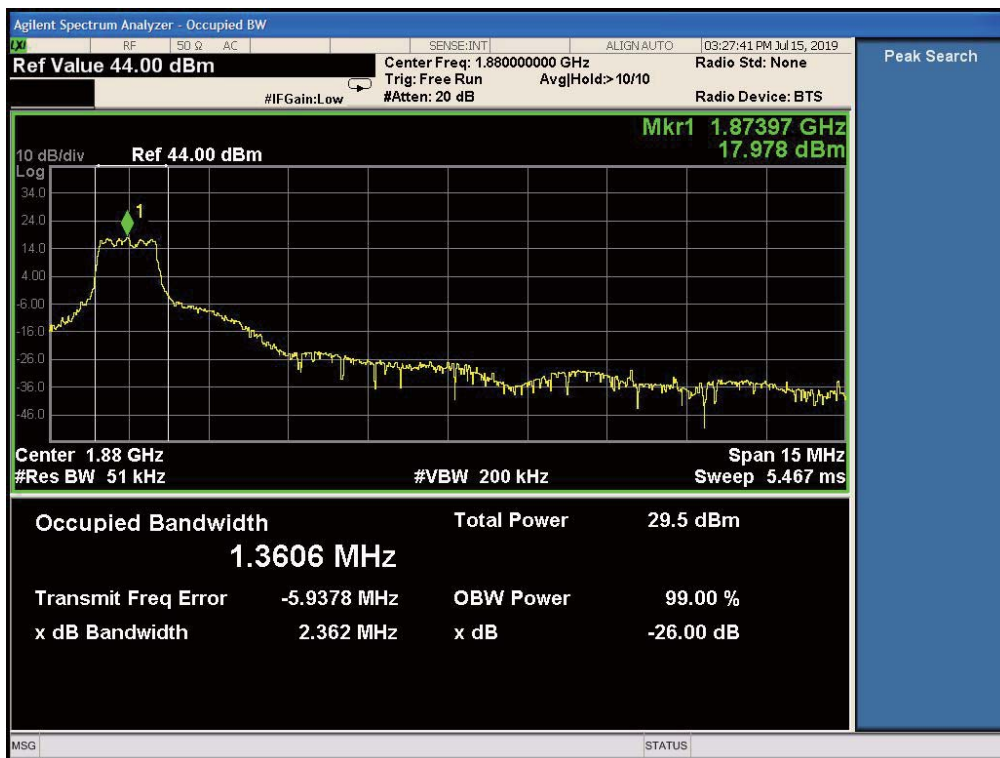

Band2-26dB OBW-15MHz Bandwidth-QPSK