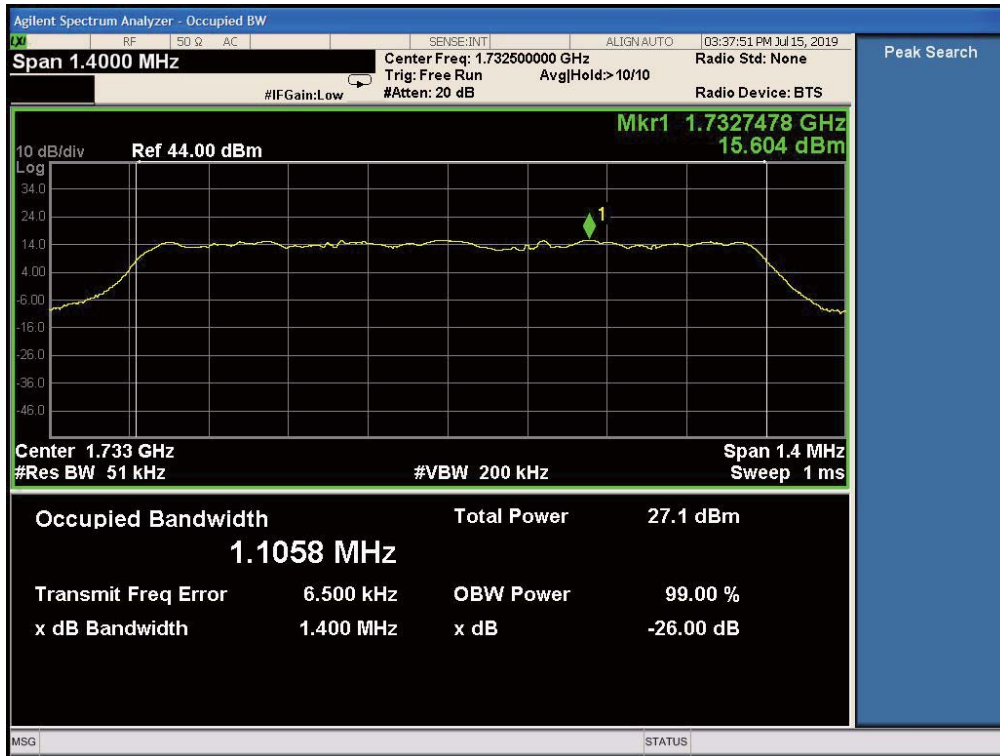

Date: 17.JUL.2019 16:04:40

Band2-99% OBW-20MHz Bandwidth-QPSK

Band4-26dB OBW-1.4MHz Bandwidth-16QAM

Band4-26dB OBW-1.4MHz Bandwidth-QPSK

Band4-99% OBW-1.4MHz Bandwidth-16QAM

Band4-99% OBW-1.4MHz Bandwidth-QPSK