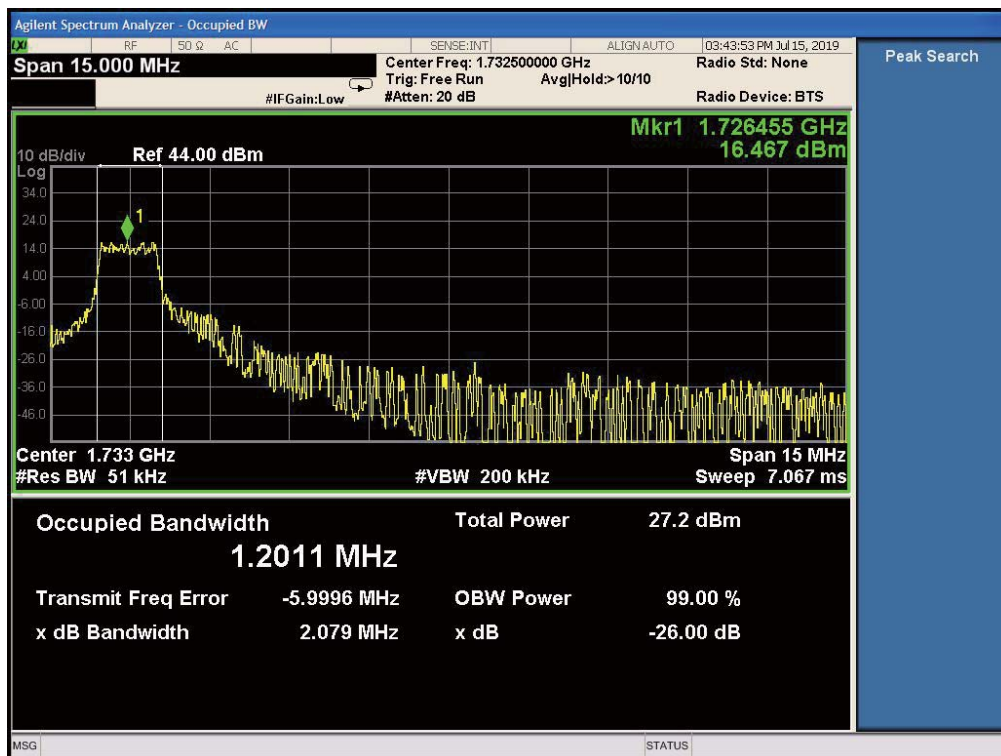

Band4-26dB OBW-15MHz Bandwidth-QPSK