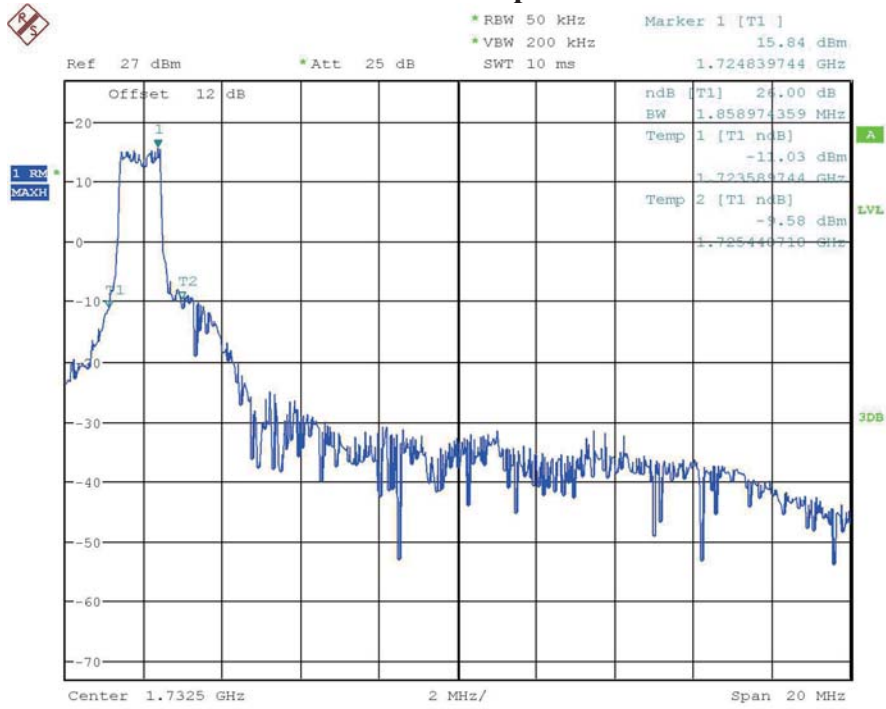

Band4-26dB OBW-15MHz Bandwidth-16QAM

Band4-26dB OBW-15MHz Bandwidth-QPSK

Band4-99% OBW-15MHz Bandwidth-16QAM

Band4-99% OBW-15MHz Bandwidth-QPSK

Report No.: B19W50225-WWAN_Rev1

Date: 17.JUL.2019 16:10:29

Band4-26dB OBW-20MHz Bandwidth-16QAM