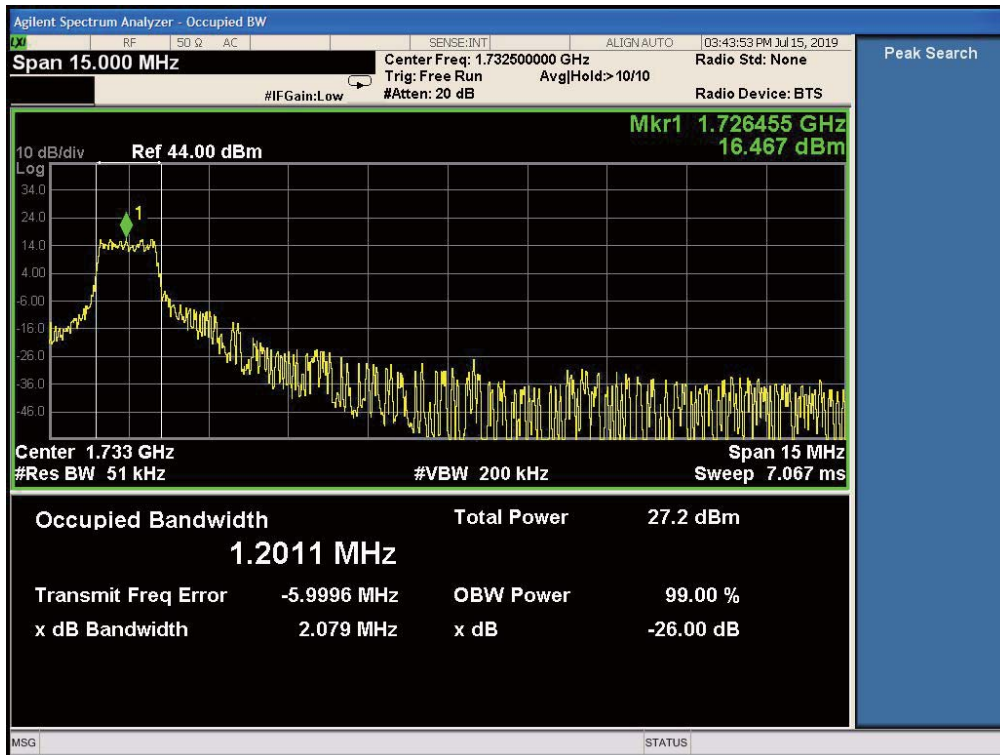

Band4-99% OBW-15MHz Bandwidth-QPSK