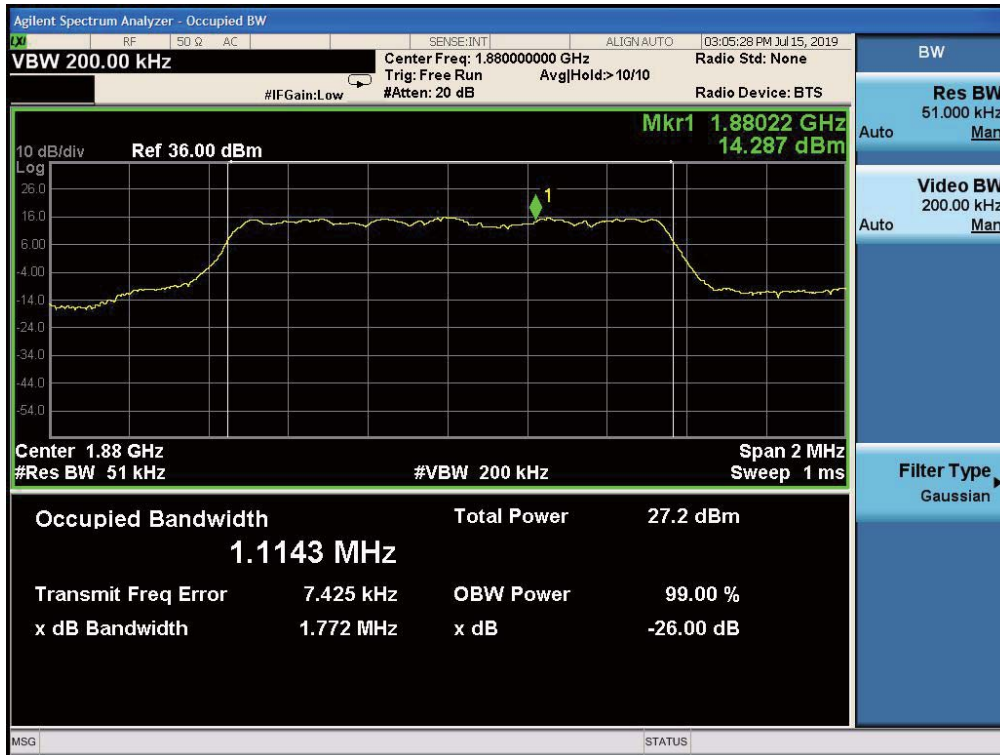

Band26-99% OBW-27039 Channel-BPSK

Band26-99% OBW-27039 Channel-QPSK

Graphical results for CAT-M:

Band2-26dB OBW-1.4MHz Bandwidth-16QAM

Band2-26dB OBW-1.4MHz Bandwidth-QPSK

Band2-99% OBW-1.4MHz Bandwidth-16QAM