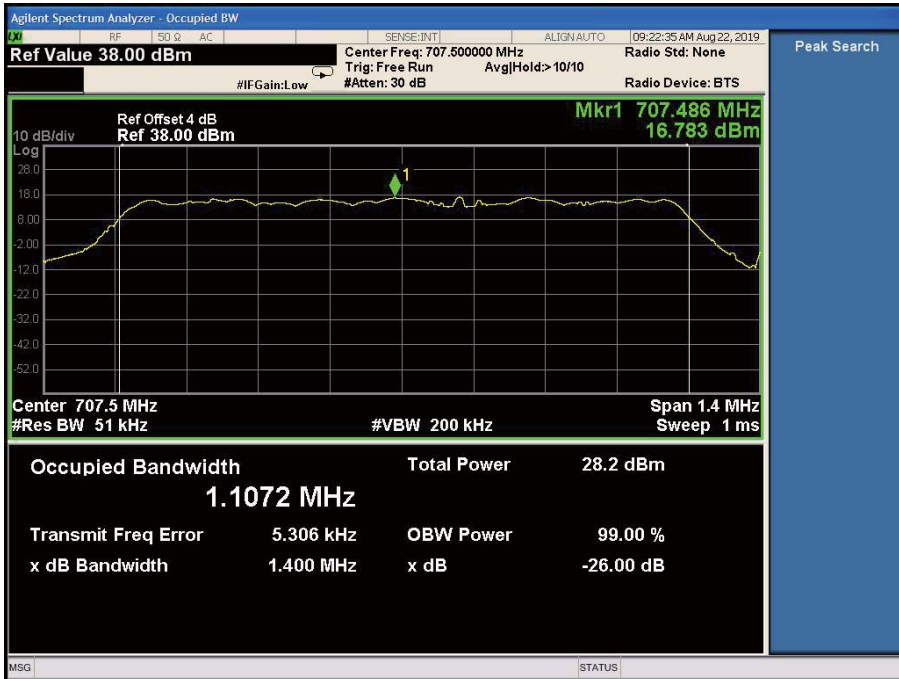

Band12-26dB OBW-1.4MHz Bandwidth-QPSK