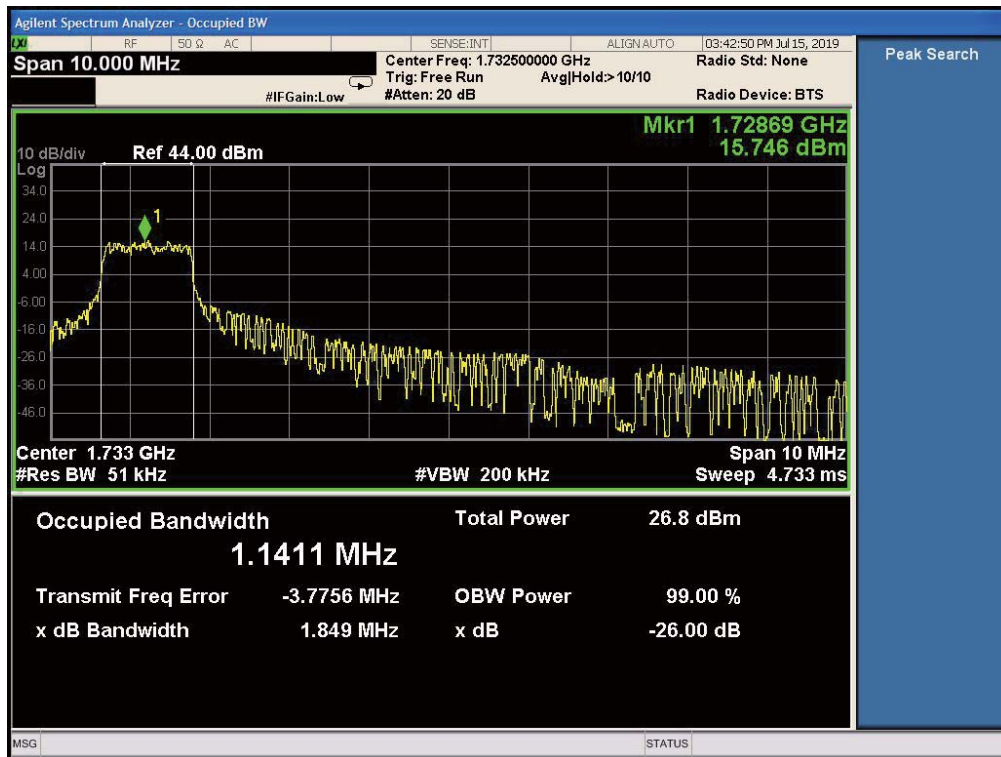

Band4-26dB OBW-10MHz Bandwidth-16QAM