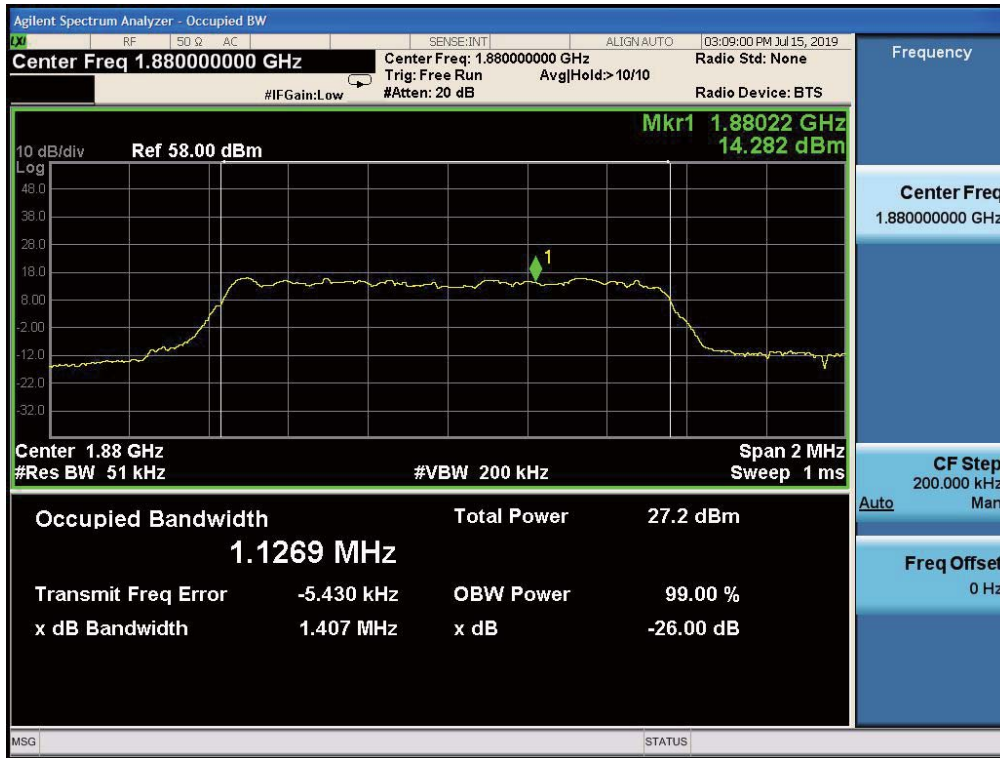

Band26-99% OBW-27039 Channel-BPSK

Band26-99% OBW-27039 Channel-QPSK

Graphical results for CAT-M:

Band2-26dB OBW-1.4MHz Bandwidth-16QAM

Band2-26dB OBW-1.4MHz Bandwidth-QPSK

Band2-99% OBW-1.4MHz Bandwidth-16QAM