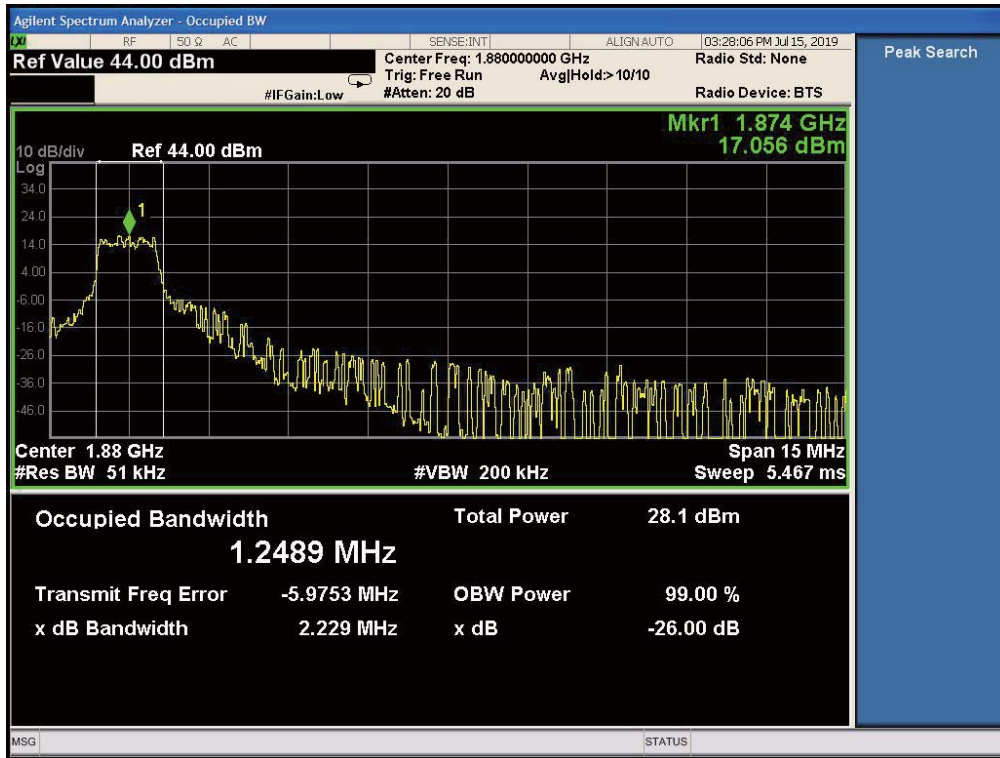

Band2-99% OBW-15MHz Bandwidth-16QAM