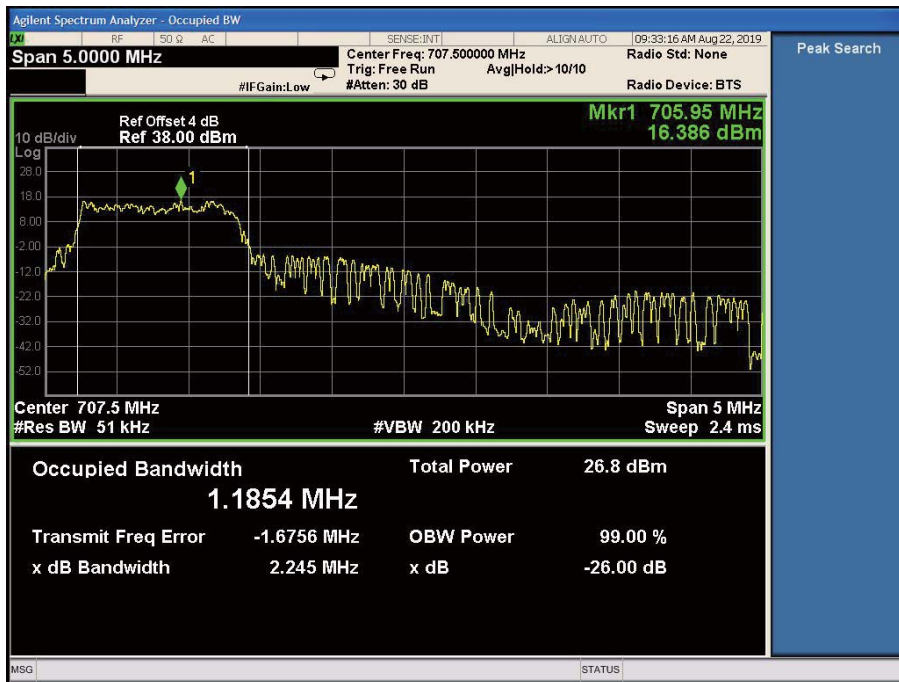

Band12-26dB OBW-5MHz Bandwidth-16QAM