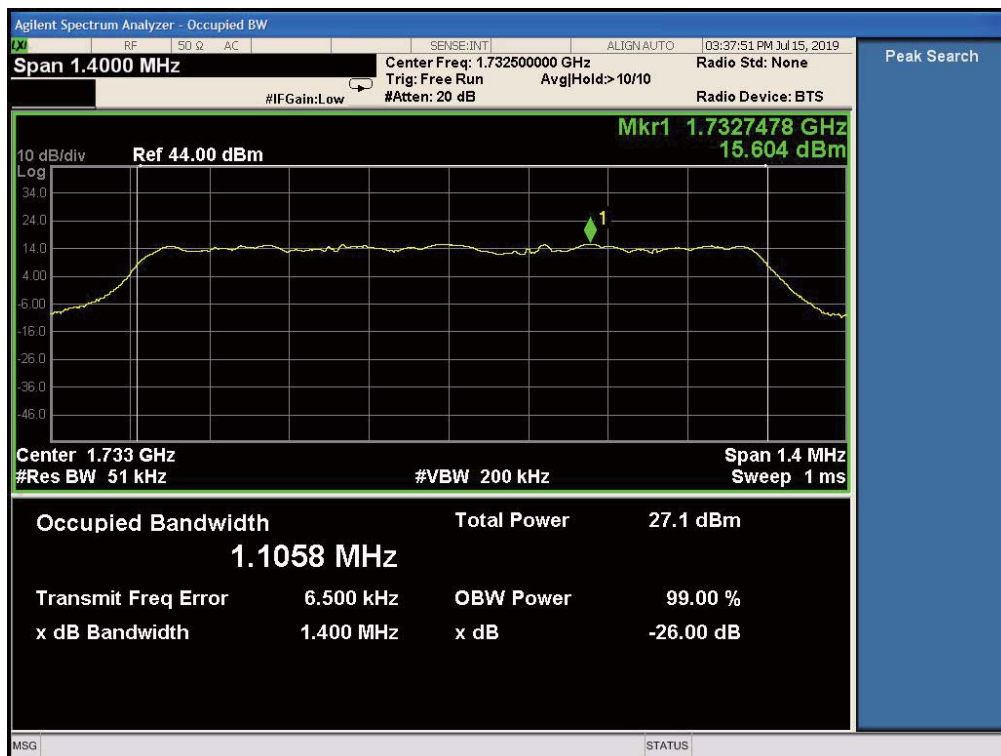

Date: 17.JUL.2019 16:04:40

Band2-99% OBW-20MHz Bandwidth-QPSK

Band4-26dB OBW-1.4MHz Bandwidth-16QAM

Band4-26dB OBW-1.4MHz Bandwidth-QPSK

Band4-99% OBW-1.4MHz Bandwidth-16QAM

Band4-99% OBW-1.4MHz Bandwidth-QPSK