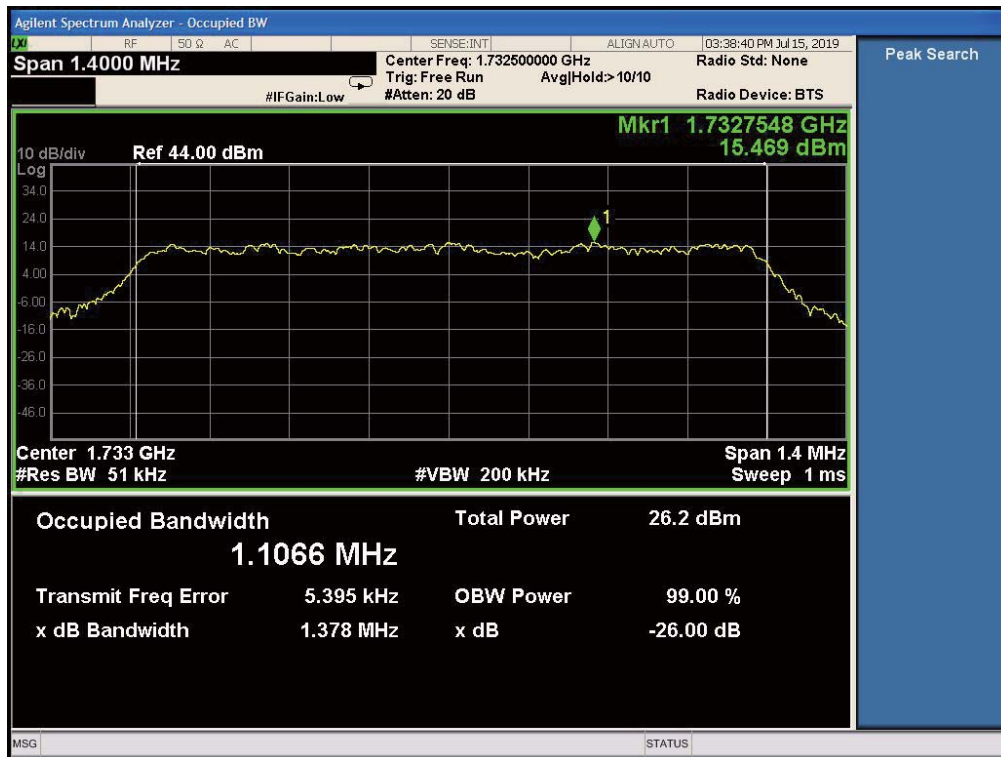

Date: 17.JUL.2019 16:04:40

Band2-99% OBW-20MHz Bandwidth-QPSK

Band4-26dB OBW-1.4MHz Bandwidth-16QAM

Band4-26dB OBW-1.4MHz Bandwidth-QPSK

Band4-99% OBW-1.4MHz Bandwidth-16QAM

Band4-99% OBW-1.4MHz Bandwidth-QPSK