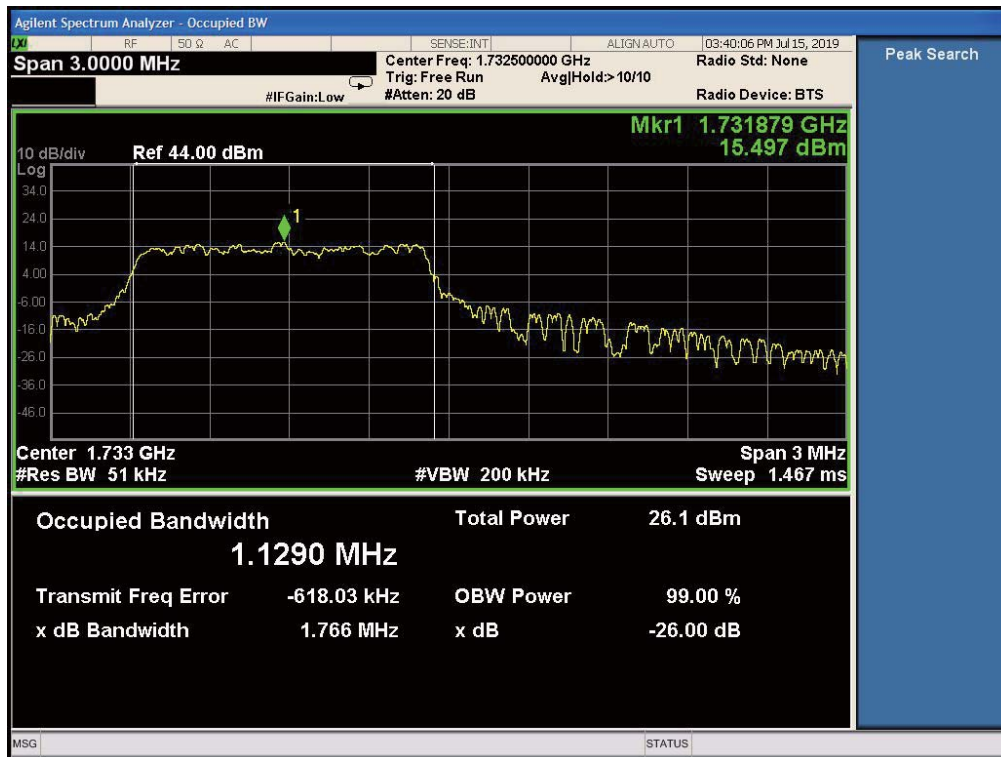

Date: 17.JUL.2019 16:04:40

Band2-99% OBW-20MHz Bandwidth-QPSK

Band4-26dB OBW-1.4MHz Bandwidth-16QAM

Band4-26dB OBW-1.4MHz Bandwidth-QPSK

Band4-99% OBW-1.4MHz Bandwidth-16QAM

Band4-99% OBW-1.4MHz Bandwidth-QPSK