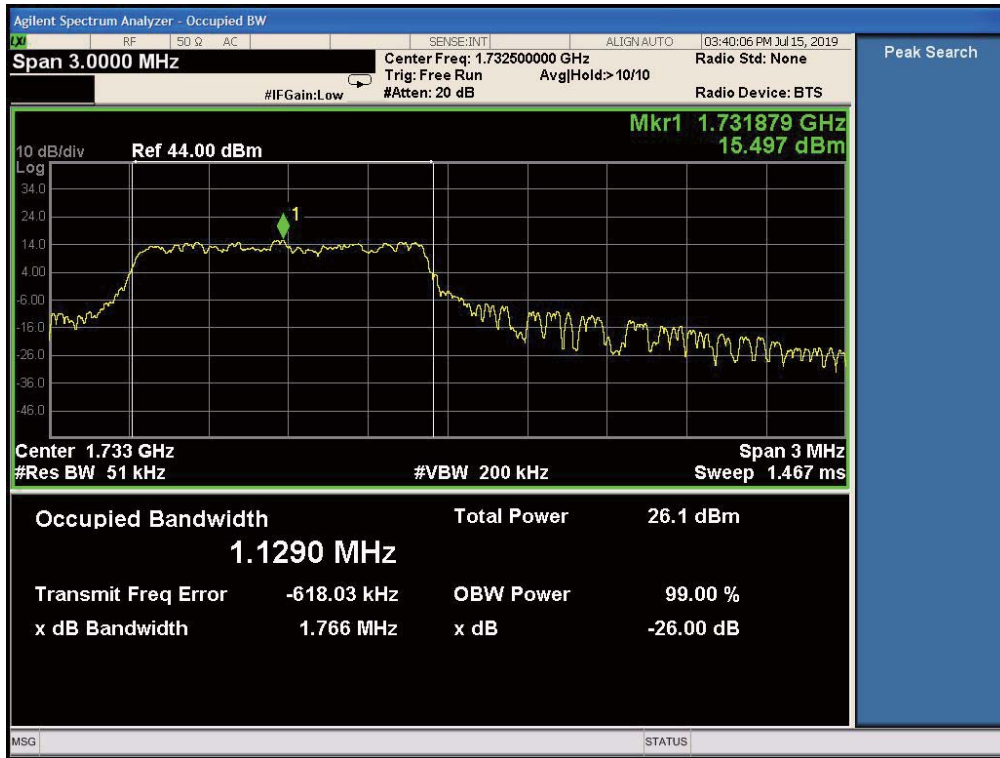

Band4-99% OBW-3MHz Bandwidth-16QAM