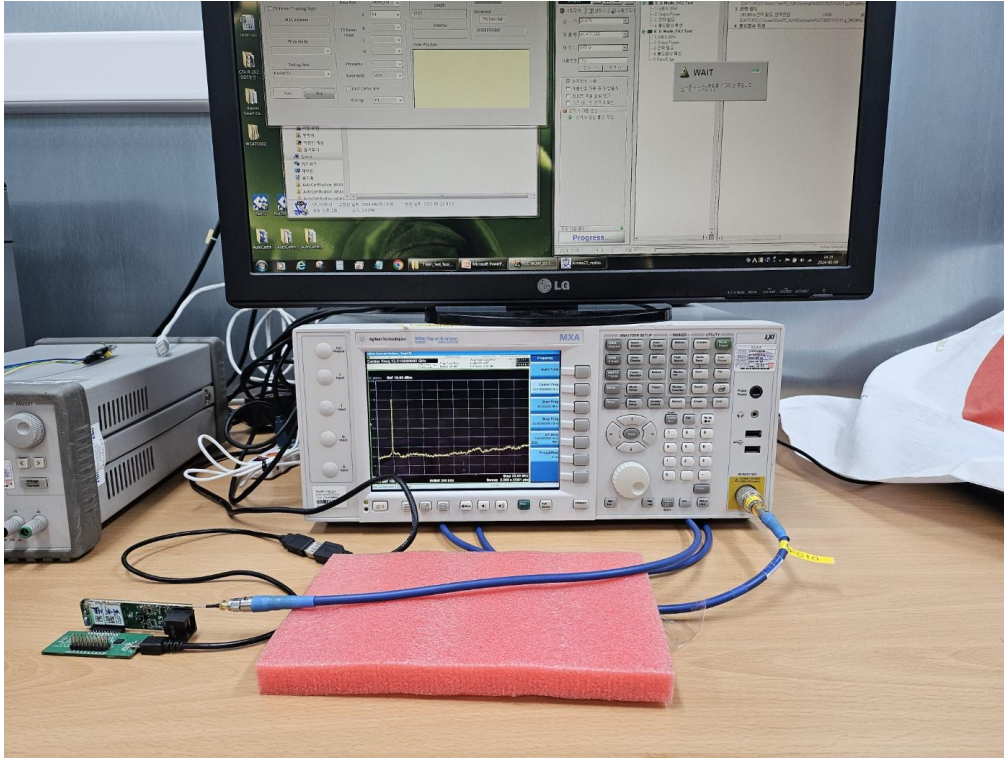

CTK Co., Ltd.

(Ho-dong), 113, Yejik-ro, Cheoin-gu, Yongin-si, Gyeonggi-do, Korea

Tel: +82-31-339-9970 Fax: +82-31-624-9501

www.e-ctk.com

Conducted Emissions