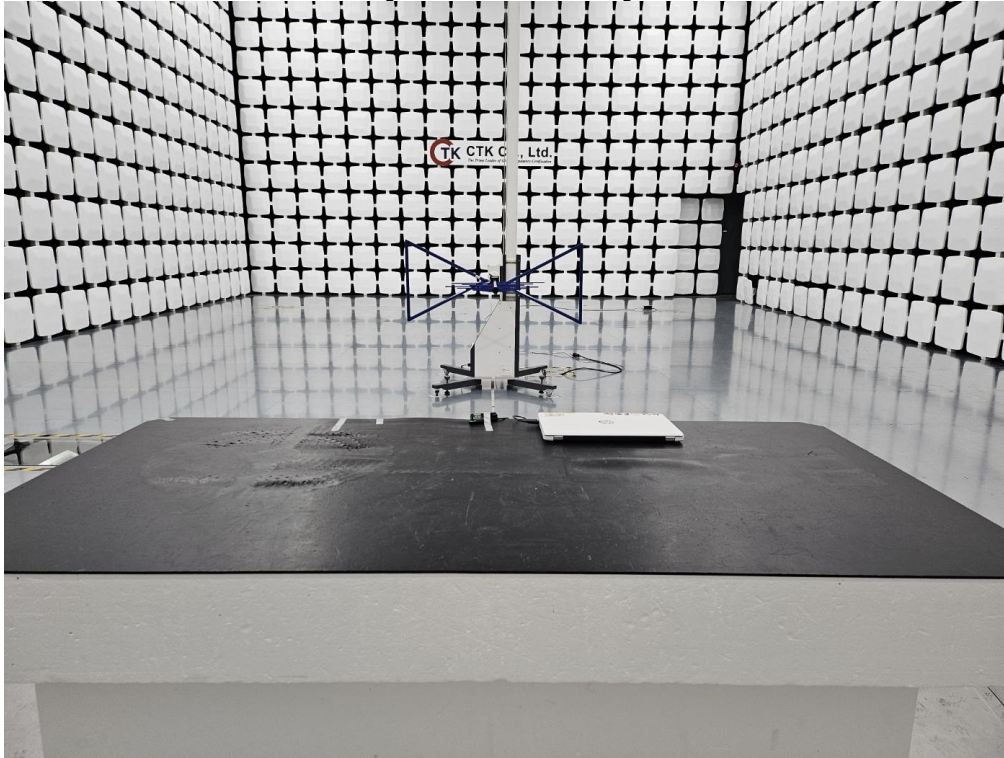

CTK Co., Ltd.

(Ho-dong), 113, Yejik-ro, Cheoin-gu, Yongin-si, Gyeonggi-do, Korea

Tel: +82-31-339-9970 Fax: +82-31-624-9501

www.e-ctk.com

[30 MHz to 1 GHz]