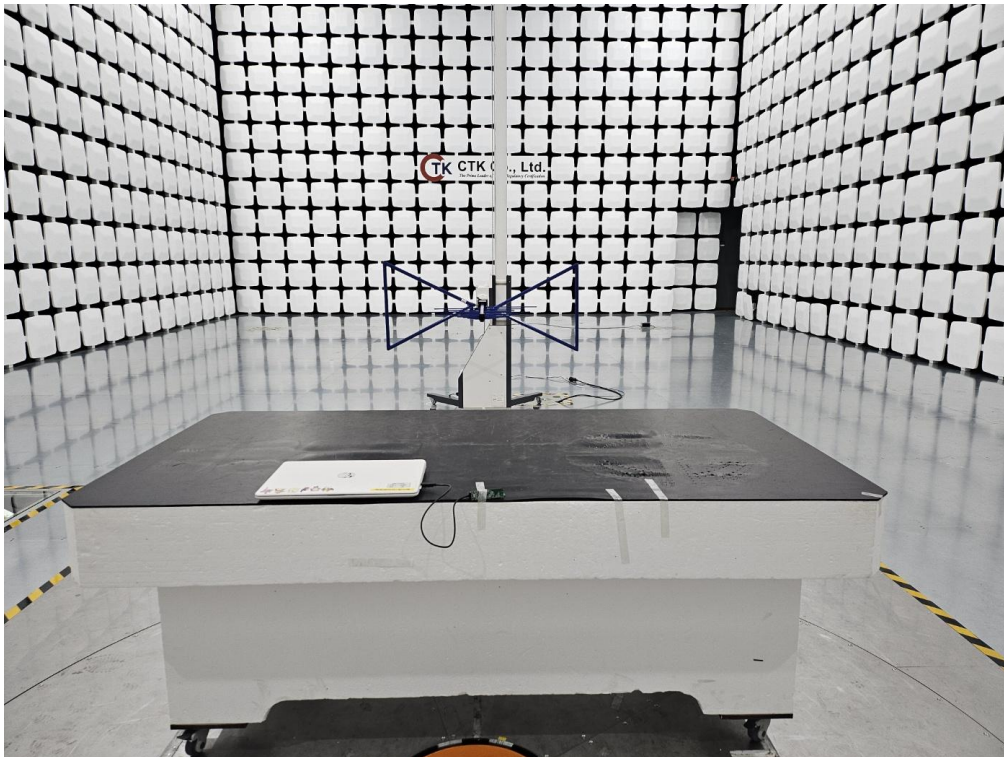

CTK Co., Ltd.

(Ho-dong), 113, Yejik-ro, Cheoin-gu, Yongin-si, Gyeonggi-do, Korea

Tel: +82-31-339-9970 Fax: +82-31-624-9501

www.e-ctk.com

[30 MHz to 1 GHz]