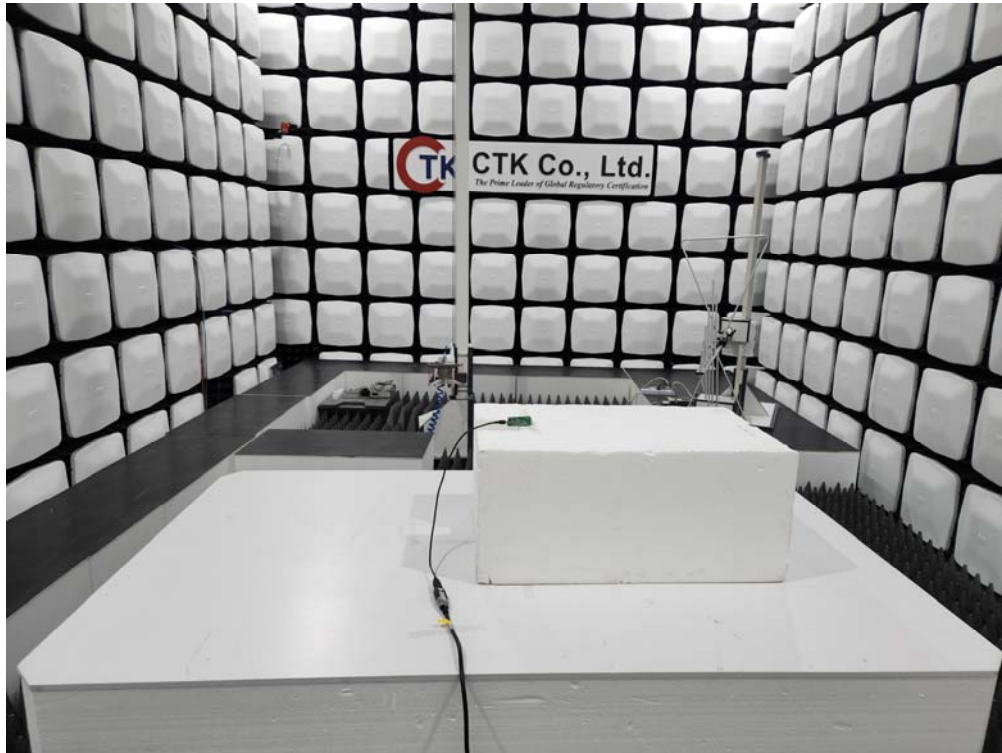

CTK Co., Ltd.

(Ho-dong), 113, Yejik-ro, Cheoin-gu, Yongin-si, Gyeonggi-do, 449-100, Korea

Tel: +82-31-339-9970 Fax: +82-31-624-9501

www.e-ctk.com

1GHz to 18 GHz