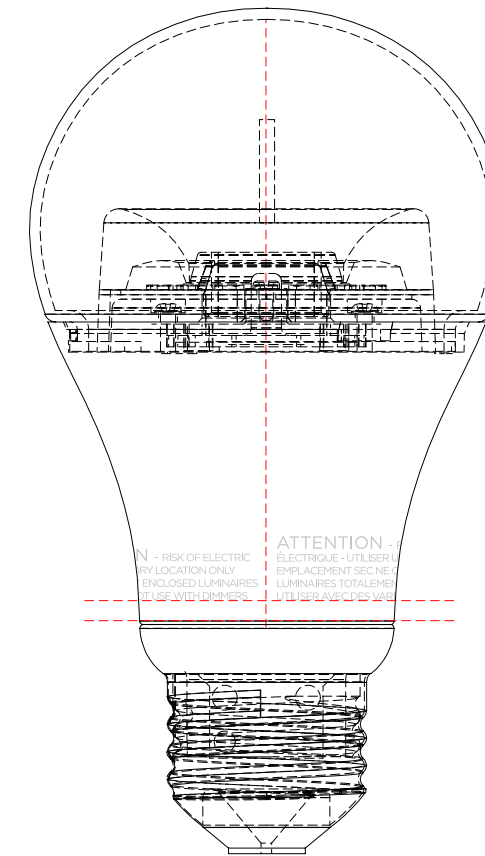

# GE SMART BULB BRANDING

1:1

04JUNE14

A19

POSITION: CENTER ON TOP OF PC

FINISH / TYPE: PAD PRINT WHITE @ 30% OPACITY

DESIGN SPEC SHEET	GE SMART BULB	DESC: BRANDING SPEC	
20MAY14	UNIT: MM	SCALE: 1:1	DRAWN BY: FARIS ELMASU

# GE SMART BULB BRANDING / REGULATORY

1:1

A19

09JUNE14

PLEASE HAVE WINK LOGO IN LINE WITH THE FLAT SIDE OF THE ANTENNA (COPPER SIDE) AS SHOWN HERE.

PAD PRINT: PANTONE 428C

DESIGN SPEC SHEET

GE SMART BULB

DESC: BRANDING SPEC

09JUNE14

UNIT: MM

SCALE: 1:1

DRAWN BY: FARIS ELMASU

CONFIDENTIAL