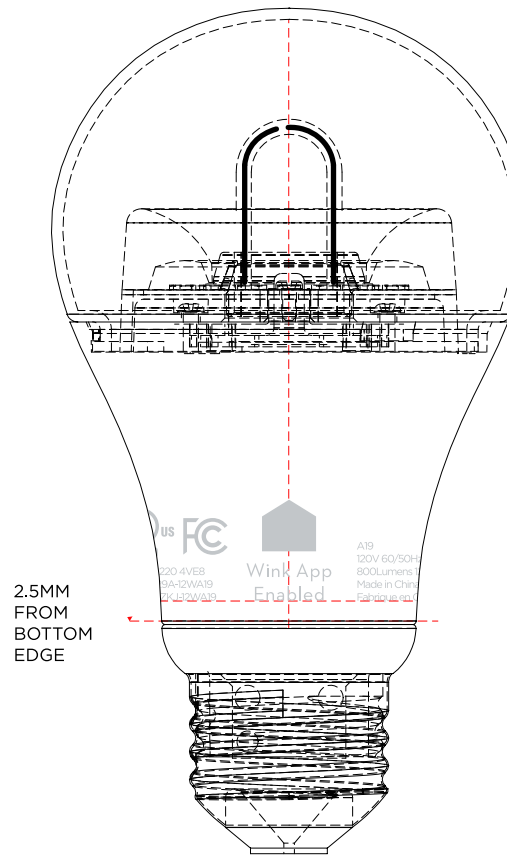

# GE SMART BULB BRANDING

1:1

04JUNE14

A19

POSITION: CENTER ON TOP OF PC

FINISH / TYPE: PAD PRINT WHITE @ 30% OPACITY

DESIGN SPEC SHEET	GE SMART BULB	DESC: BRANDING SPEC	
20MAY14	UNIT: MM	SCALE: 1:1	DRAWN BY: FARIS ELMASU

# GE SMART BULB BRANDING / REGULATORY

1:1

A19

09JUNE14

PLEASE HAVE WINK LOGO IN LINE WITH THE FLAT SIDE OF THE ANTENNA (COPPER SIDE) AS SHOWN HERE.

PAD PRINT: PANTONE 428C

DESIGN SPEC SHEET

GE SMART BULB

DESC: BRANDING SPEC

09JUNE14

UNIT: MM

SCALE: 1:1

DRAWN BY: FARIS ELMASU

CONFIDENTIAL