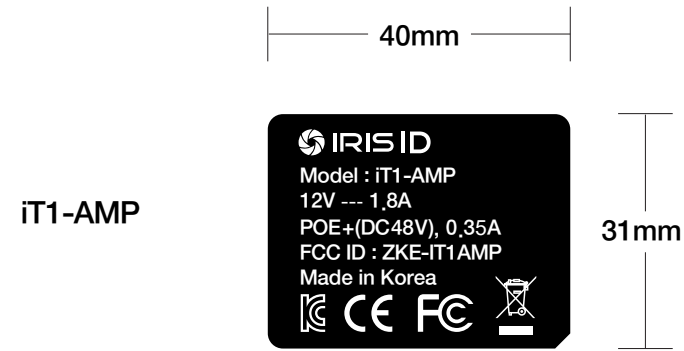

# iT1-AMP SPEC LABEL DESIGN

© 2021 IRIS ID Systems, INC. ALL RIGHTS RESERVED.

Version 1.0

*For Certification*

Material : MDP 100

Color : Character & Label Layout - Silver / Ground - Black