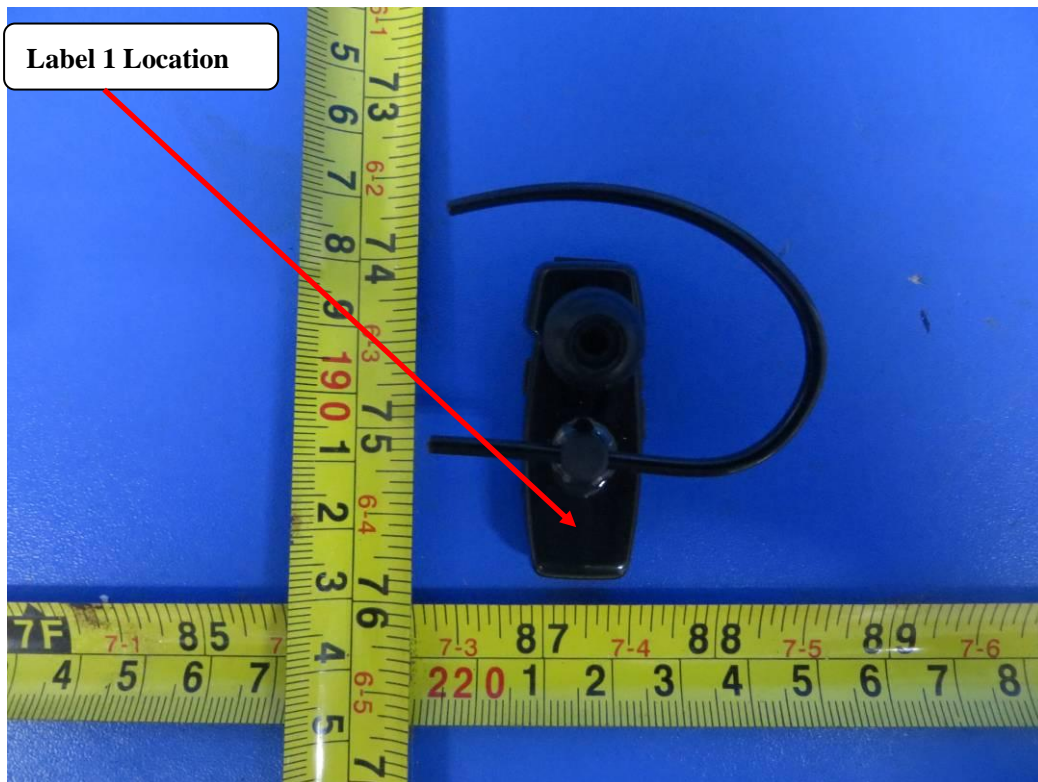

LABEL AND LOCATION

Model: P01
FCC ID: ZJVP01

Label 1

Size: L1.2cm*W0.5cm

For Label 1:

Material: Tagboard

Glue: adhesive sticker

Font color: White

Label color: Black

For Label 2:

Label Type: Silk-screen

Font color: White

Label color: Black