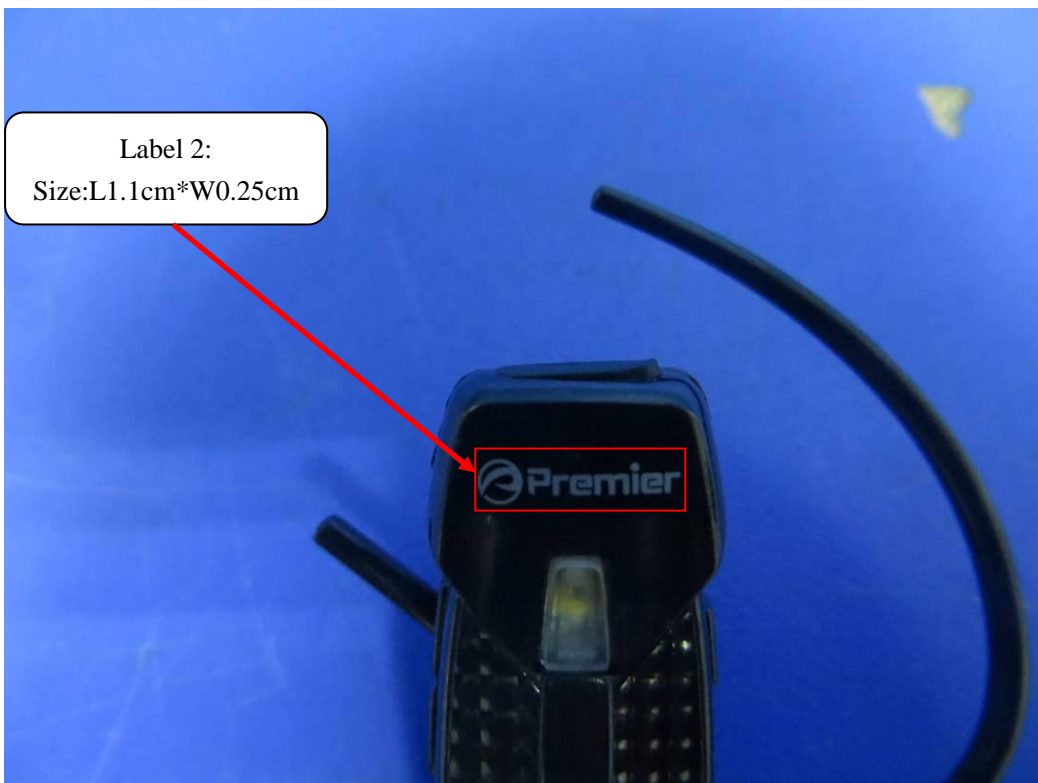

LABEL AND LOCATION

Model: P01
FCC ID: ZJVP01

Label 1

Size: L1.2cm*W0.5cm

For Label 1:

Material: Tagboard

Glue: adhesive sticker

Font color: White

Label color: Black

For Label 2:

Label Type: Silk-screen

Font color: White

Label color: Black