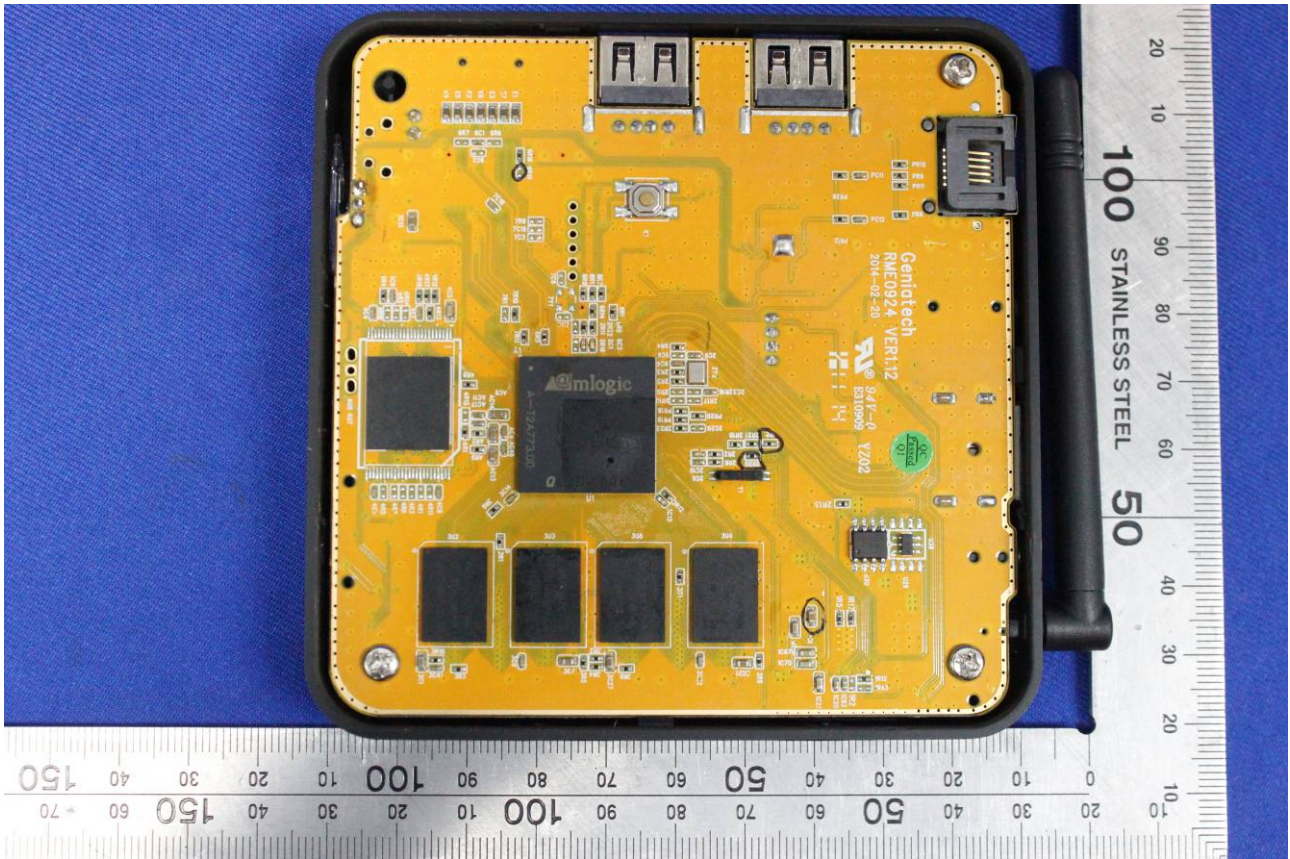

INTERNAL PHOTOGRAPHS OF EUT

Compliance Certification Services Inc.

Report No: C140801R01-RPW

FCC ID: ZJU00141730

Date of Issue :August 15, 2014

Compliance Certification Services Inc.

Report No: C140801R01-RPW