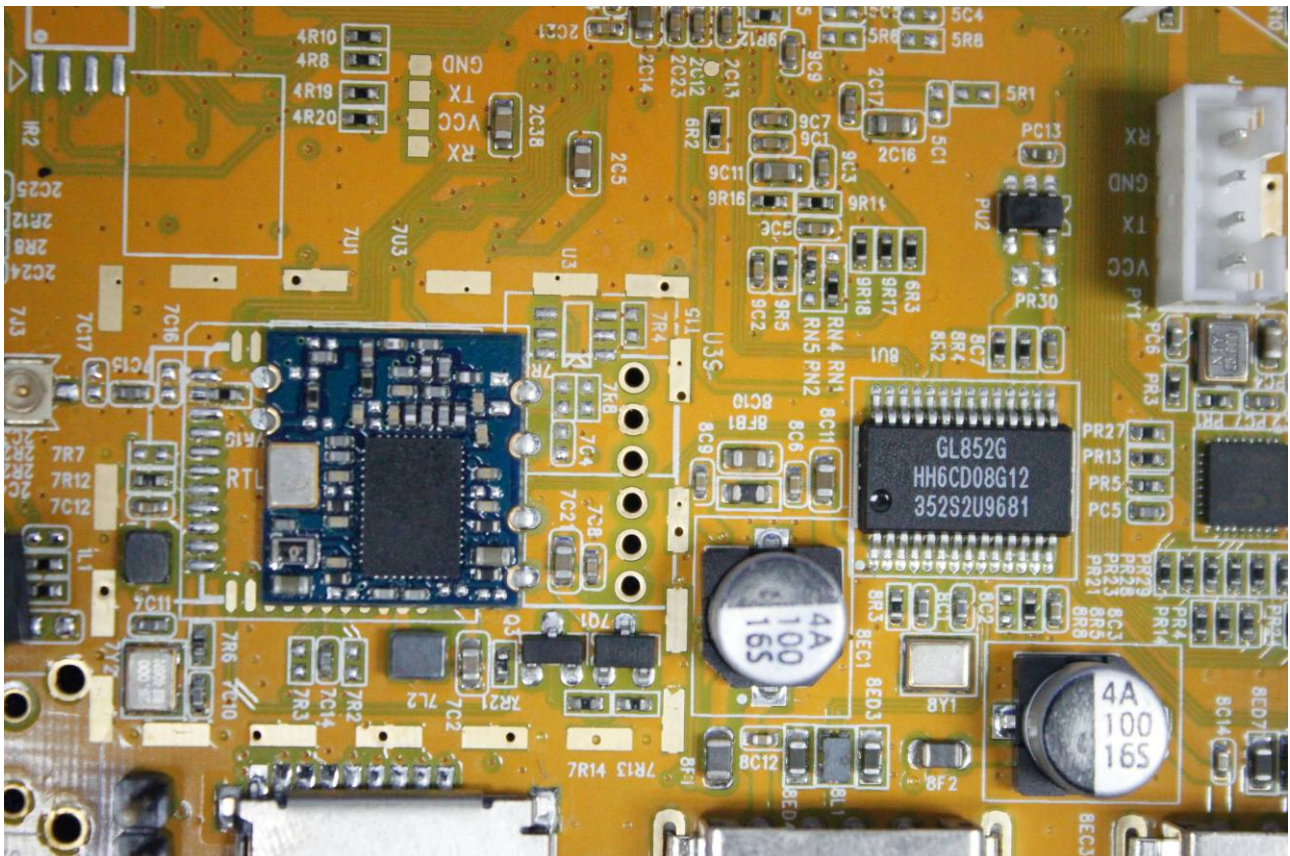

INTERNAL PHOTOGRAPHS OF EUT

Compliance Certification Services Inc.

Report No: C140801R01-RPW

FCC ID: ZJU00141730

Date of Issue :August 15, 2014

Compliance Certification Services Inc.

Report No: C140801R01-RPW