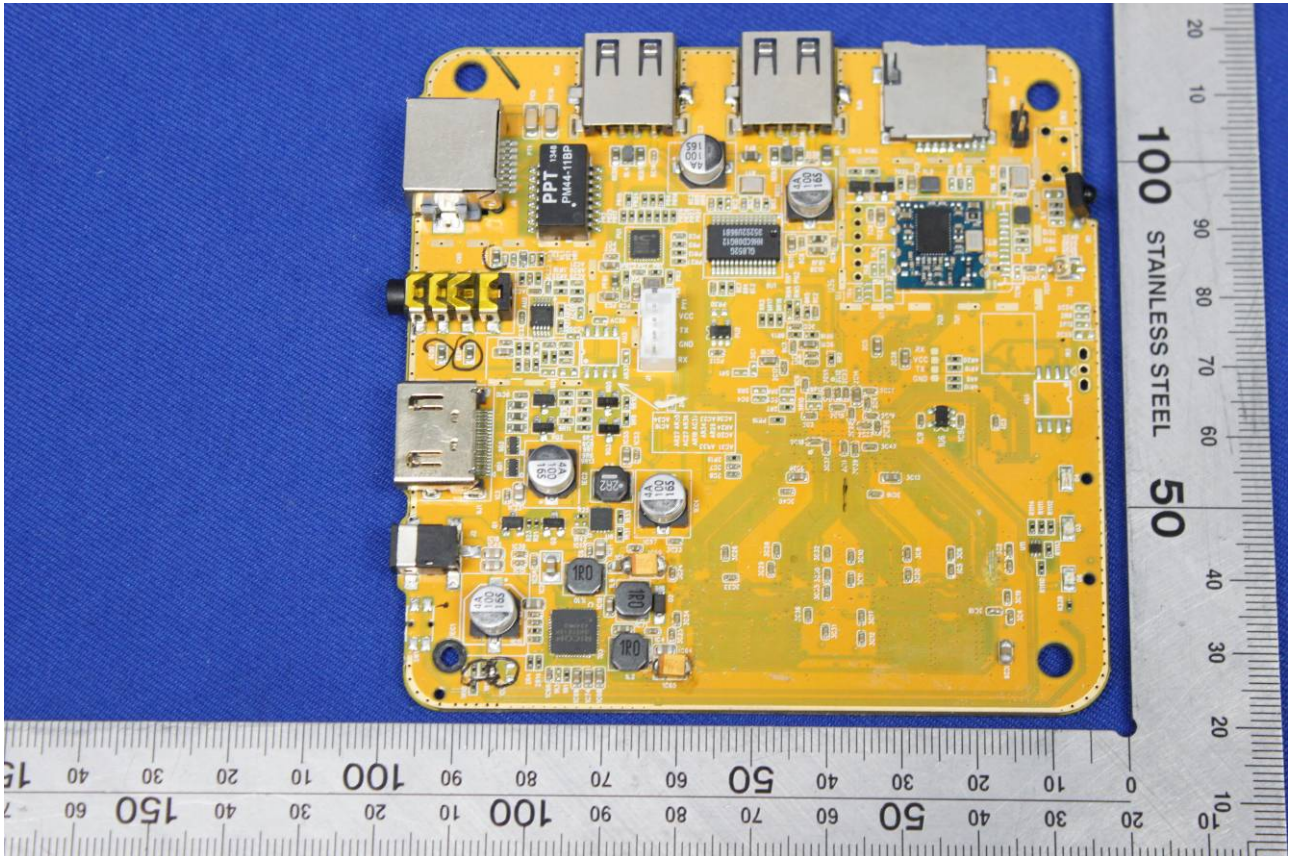

INTERNAL PHOTOGRAPHS OF EUT

Compliance Certification Services Inc.

Report No: C140801R01-RPW

FCC ID: ZJU00141730

Date of Issue :August 15, 2014

Compliance Certification Services Inc.

Report No: C140801R01-RPW