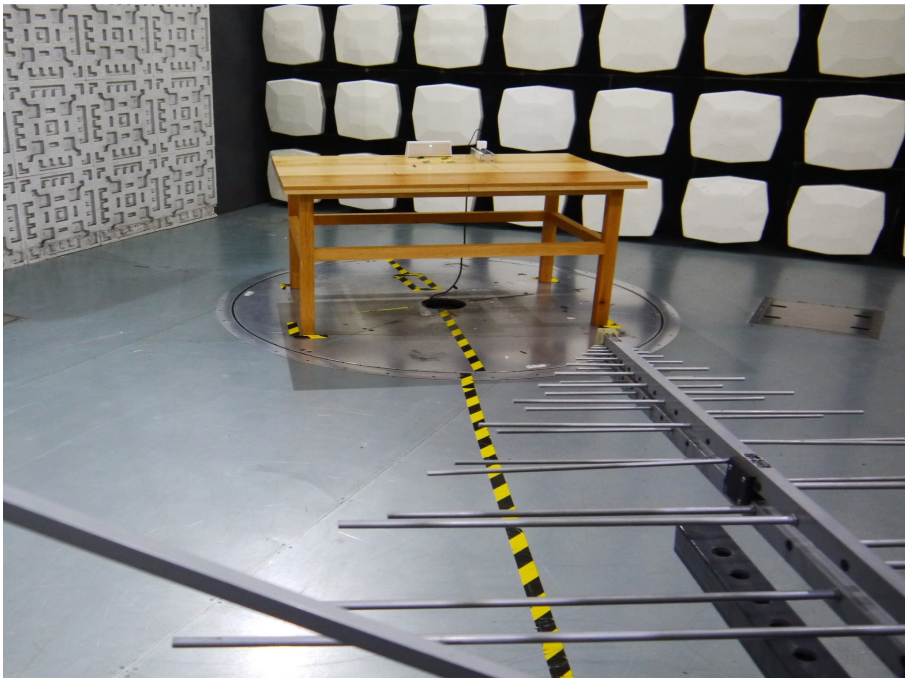

1 Photographs - EUT Test Setup

Test Model No.: BC228

1.1 Conducted Emission

1.2 Radiated Emission

1.3 Radiated Spurious Emission