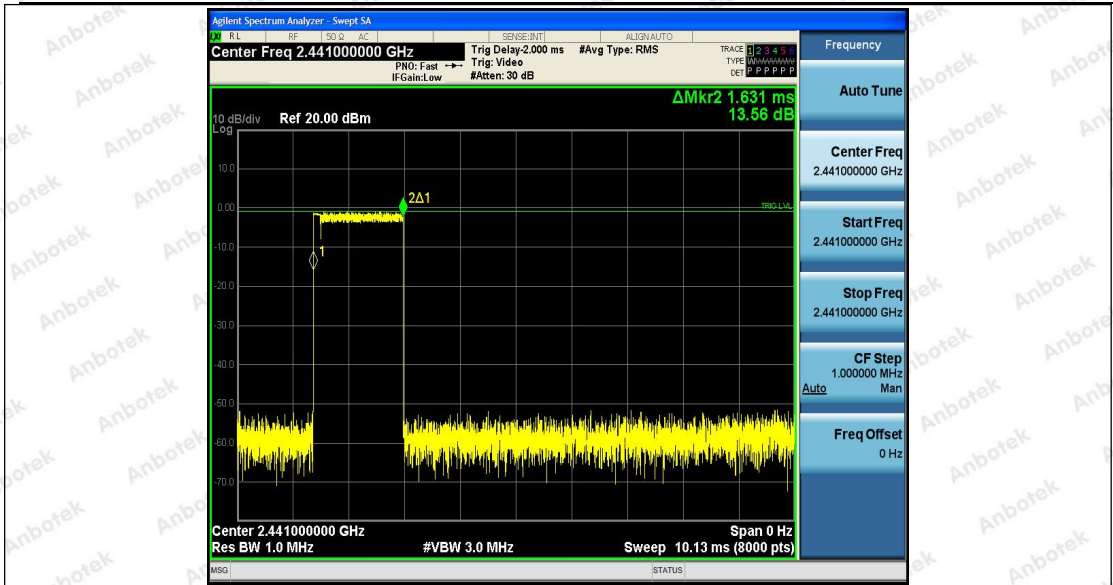

3DH5_Ant1_Hop

Shenzhen Anbotek Compliance Laboratory Limited

Address: 1/F., Building D, Sogood Science and Technology Park, Sanwei Community, Hangcheng Street, Bao'an District, Shenzhen, Guangdong, China.

Tel: (86) 755-26066440   Fax: (86) 755-26014772   Email: service@anbotek.com

Hotline
400-003-0500
www.anbotek.com