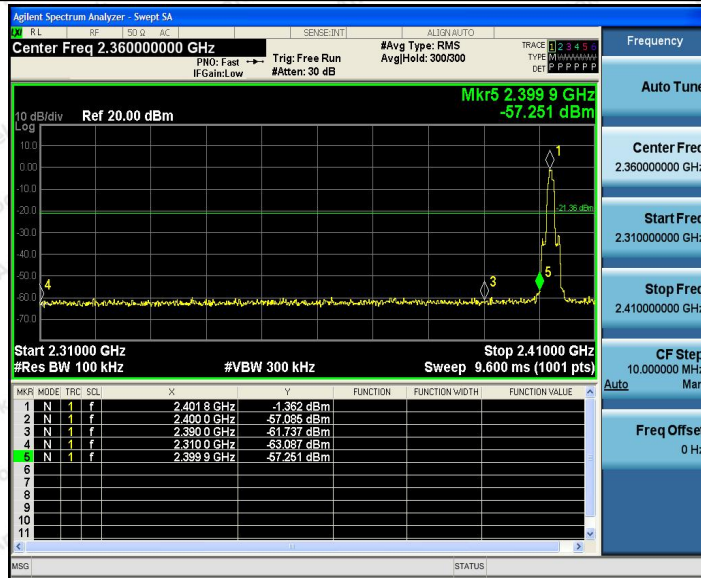

3DH5_Ant1_High_2480