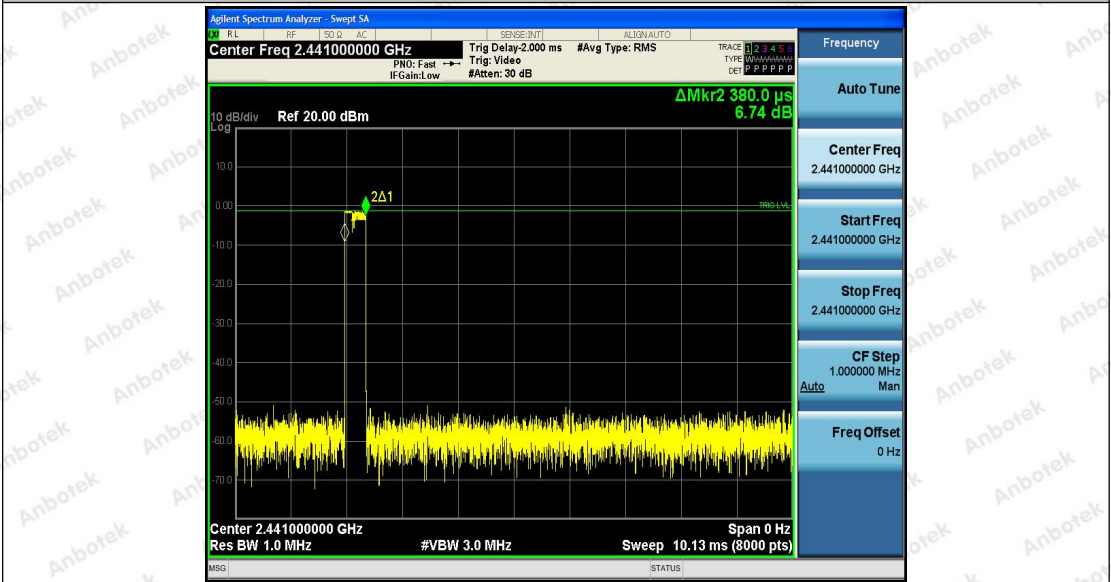

2DH3_Ant1_Hop