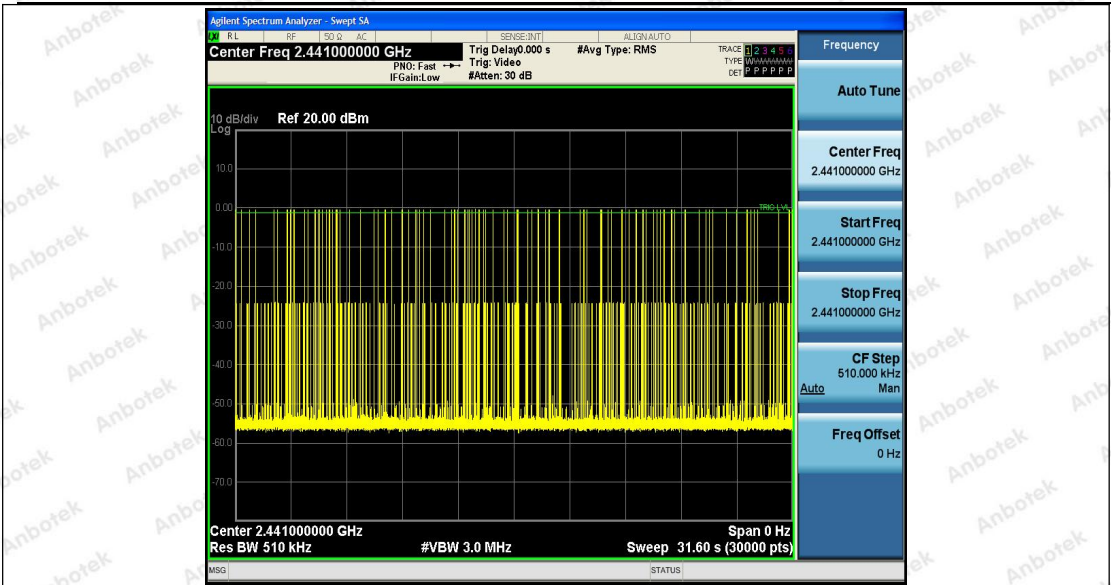

2DH1_Ant1_Hop