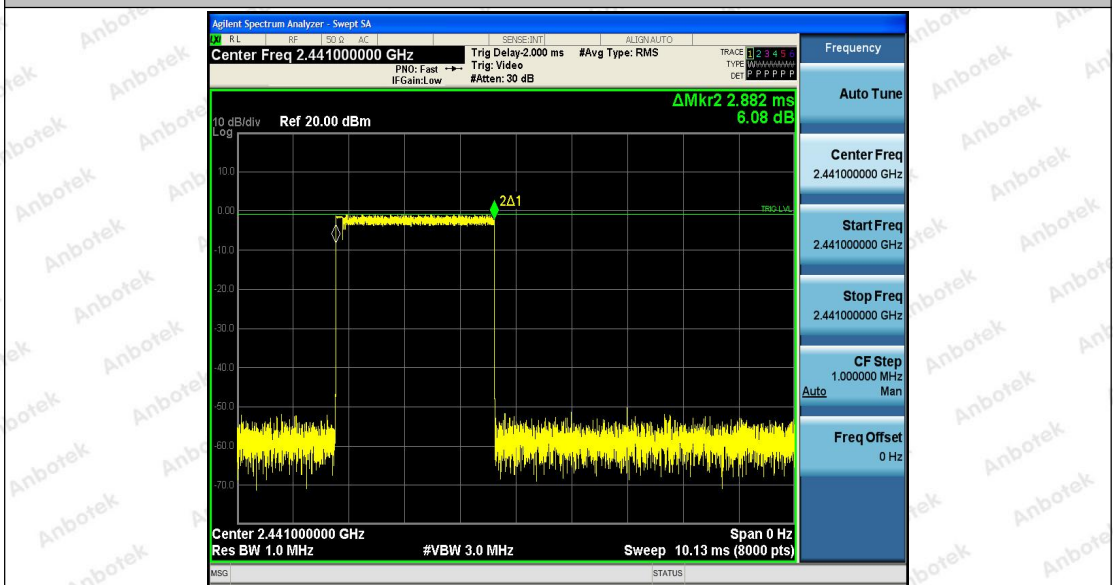

3DH5_Ant1_Hop

Shenzhen Anbotek Compliance Laboratory Limited

Address: 1/F., Building D, Sogood Science and Technology Park, Sanwei Community, Hangcheng Street, Bao'an District, Shenzhen, Guangdong, China.

Tel: (86) 755-26066440   Fax: (86) 755-26014772   Email: service@anbotek.com

Hotline
400-003-0500
www.anbotek.com