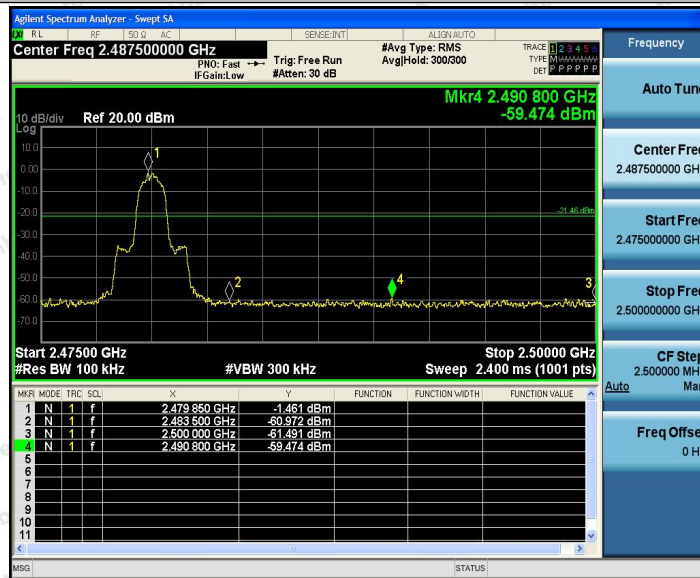

2DH5_Ant1_High_2480