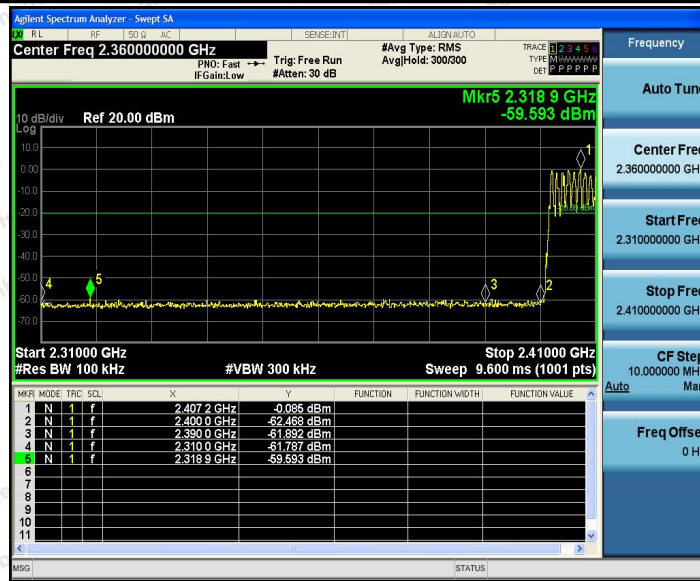

Shenzhen Anbotek Compliance Laboratory Limited

Address: 1/F., Building D, Sogood Science and Technology Park, Sanwei Community, Hangcheng Street, Bao'an District, Shenzhen, Guangdong, China.

Tel: (86) 755-26066440 Fax: (86) 755-26014772 Email: service@anbotek.com

Hotline
400-003-0500
www.anbotek.com