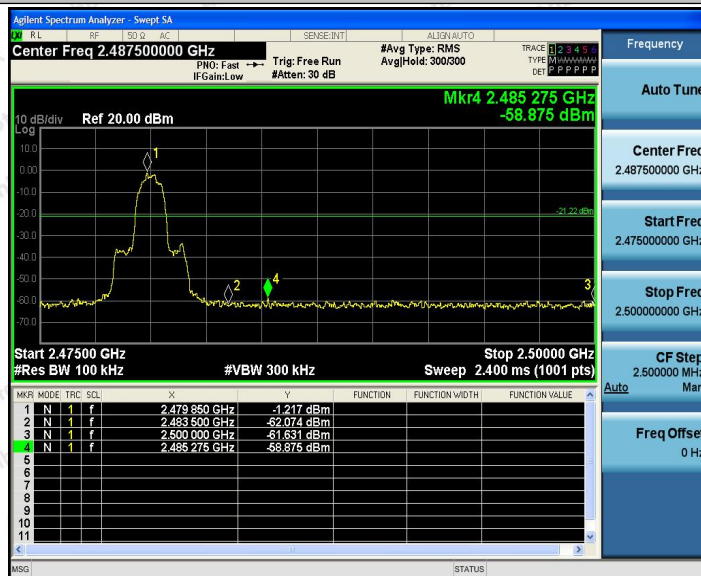

Shenzhen Anbotek Compliance Laboratory Limited

Address: 1/F., Building D, Sogood Science and Technology Park, Sanwei Community, Hangcheng Street, Bao'an District, Shenzhen, Guangdong, China.

Tel: (86) 755-26066440 Fax: (86) 755-26014772 Email: service@anbotek.com

Hotline
400-003-0500
www.anbotek.com