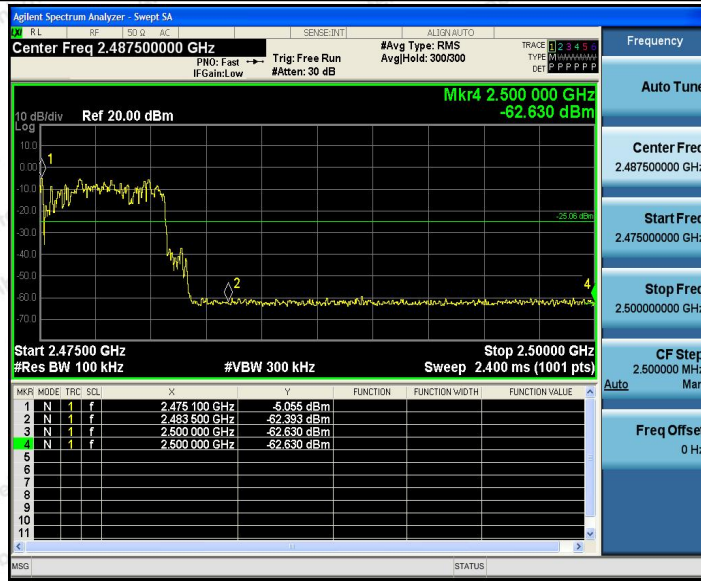

3DH5_Ant1_Low_2402