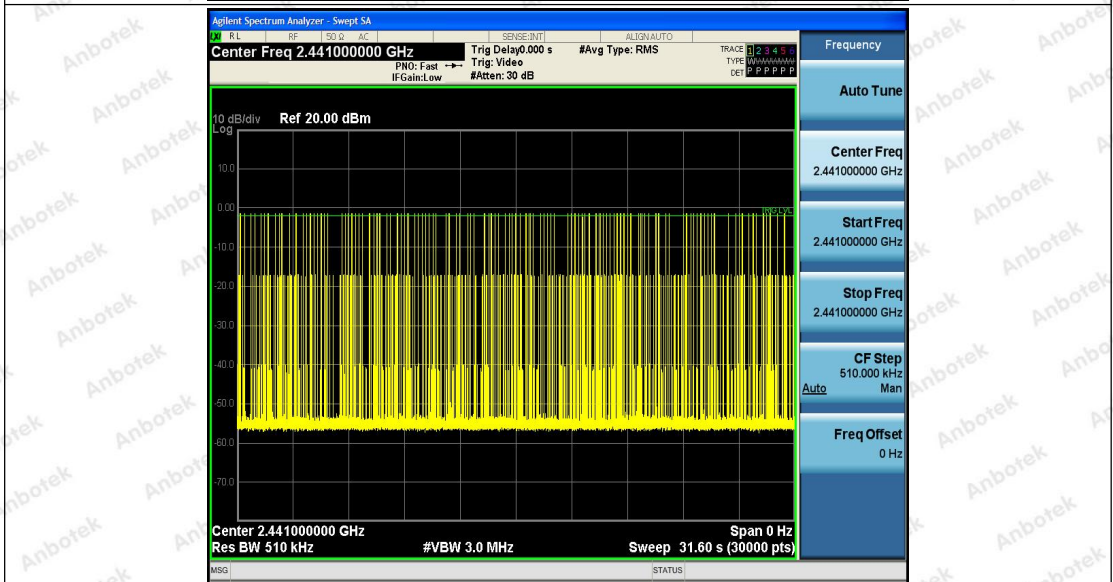

3DH5_Ant1_Hop

Shenzhen Anbotek Compliance Laboratory Limited

Address: 1/F., Building D, Sogood Science and Technology Park, Sanwei Community, Hangcheng Street, Bao'an District, Shenzhen, Guangdong, China.

Tel: (86) 755-26066440   Fax: (86) 755-26014772   Email: service@anbotek.com

Hotline
400-003-0500
www.anbotek.com