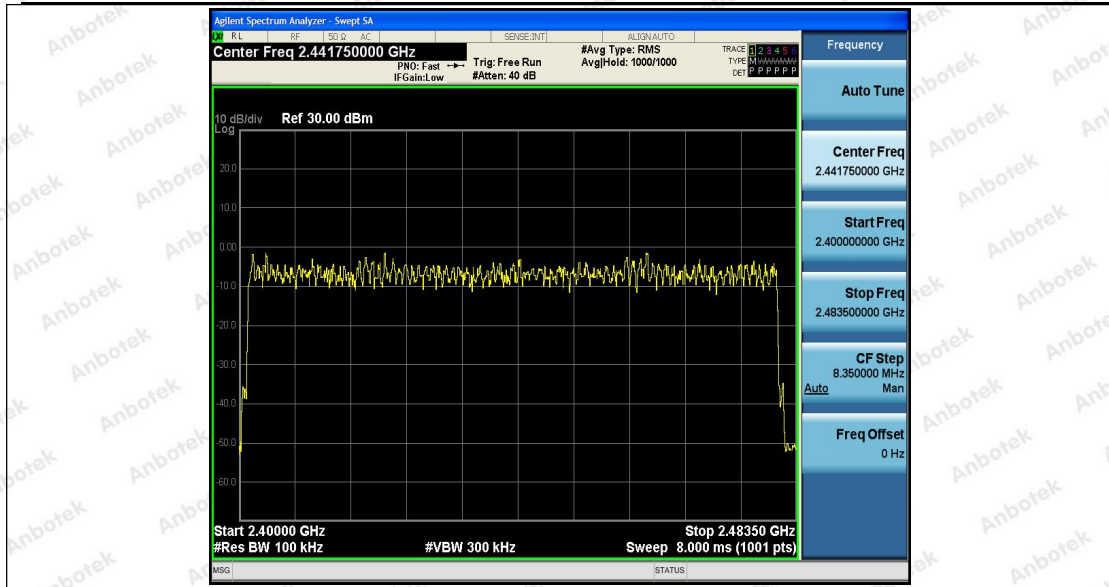

Shenzhen Anbotek Compliance Laboratory Limited

Address: 1/F., Building D, Sogood Science and Technology Park, Sanwei Community, Hangcheng Street, Bao'an District, Shenzhen, Guangdong, China.
Tel: (86) 755-26066440 Fax: (86) 755-26014772 Email: service@anbotek.com

Hotline
400-003-0500
www.anbotek.com