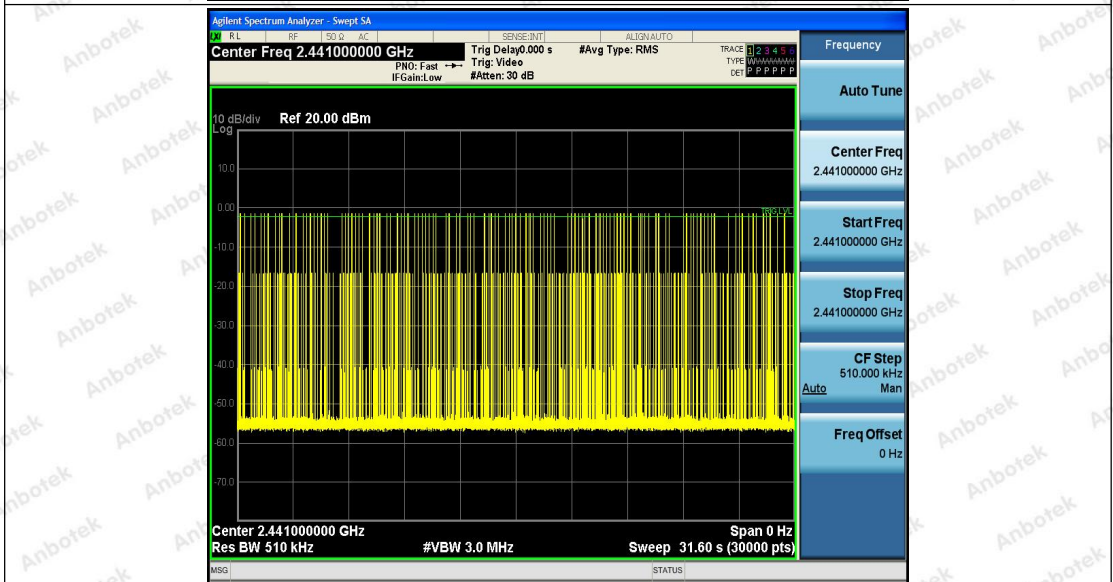

2DH5_Ant1_Hop

Shenzhen Anbotek Compliance Laboratory Limited

Address: 1/F., Building D, Sogood Science and Technology Park, Sanwei Community, Hangcheng Street, Bao'an District, Shenzhen, Guangdong, China.

Tel: (86) 755-26066440   Fax: (86) 755-26014772   Email: service@anbotek.com

Hotline
400-003-0500
www.anbotek.com