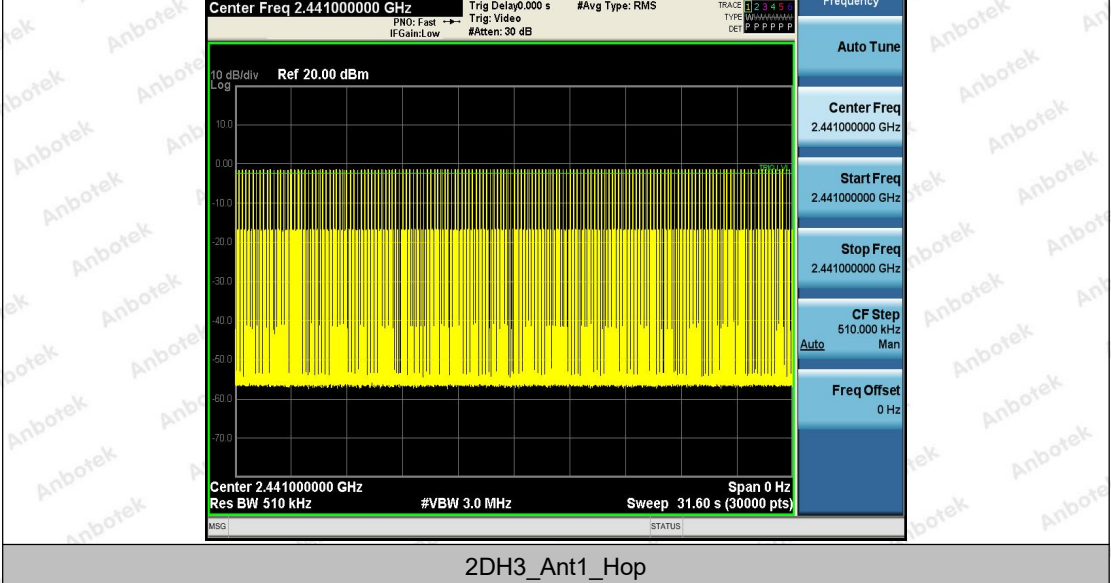

2DH3_Ant1_Hop

Shenzhen Anbotek Compliance Laboratory Limited

Address: 1/F., Building D, Sogood Science and Technology Park, Sanwei Community, Hangcheng Street, Bao'an District, Shenzhen, Guangdong, China.
Tel: (86) 755-26066440 Fax: (86) 755-26014772 Email: service@anbotek.com

Hotline
400-003-0500
www.anbotek.com