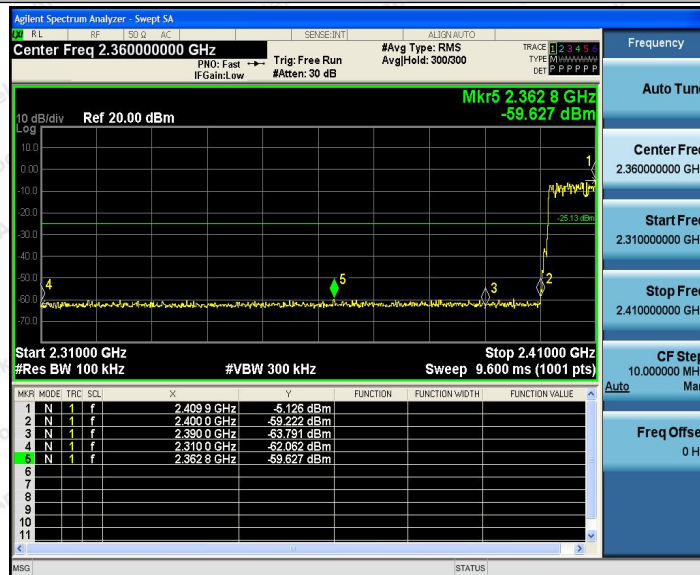

2DH5_Ant1_Low_Hop

2DH5_Ant1_High_Hop

Shenzhen Anbotek Compliance Laboratory Limited

Address: 1/F., Building D, Sogood Science and Technology Park, Sanwei Community, Hangcheng Street, Bao'an District, Shenzhen, Guangdong, China.

Tel: (86) 755-26066440 Fax: (86) 755-26014772 Email: service@anbotek.com

Hotline
400-003-0500
www.anbotek.com