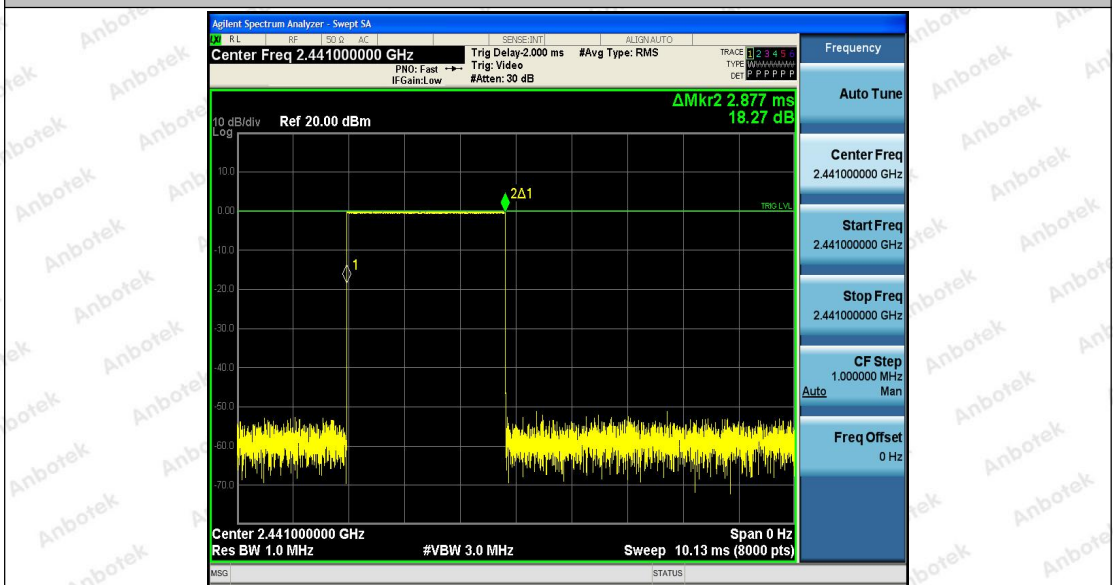

DH5_Ant1_Hop

Shenzhen Anbotek Compliance Laboratory Limited

Address: 1/F., Building D, Sogood Science and Technology Park, Sanwei Community, Hangcheng Street, Bao'an District, Shenzhen, Guangdong, China.