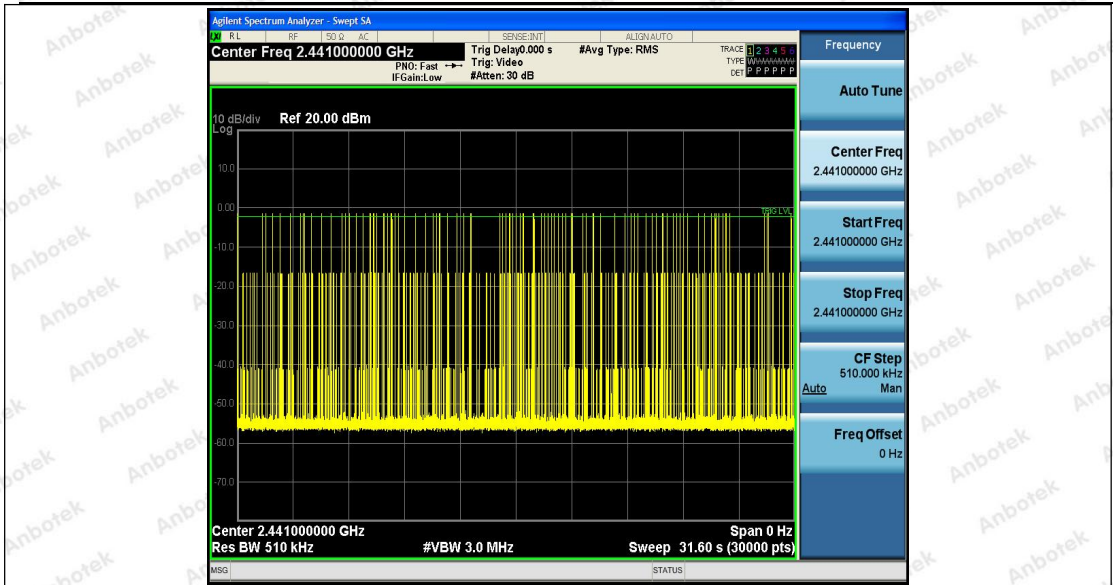

3DH1_Ant1_Hop