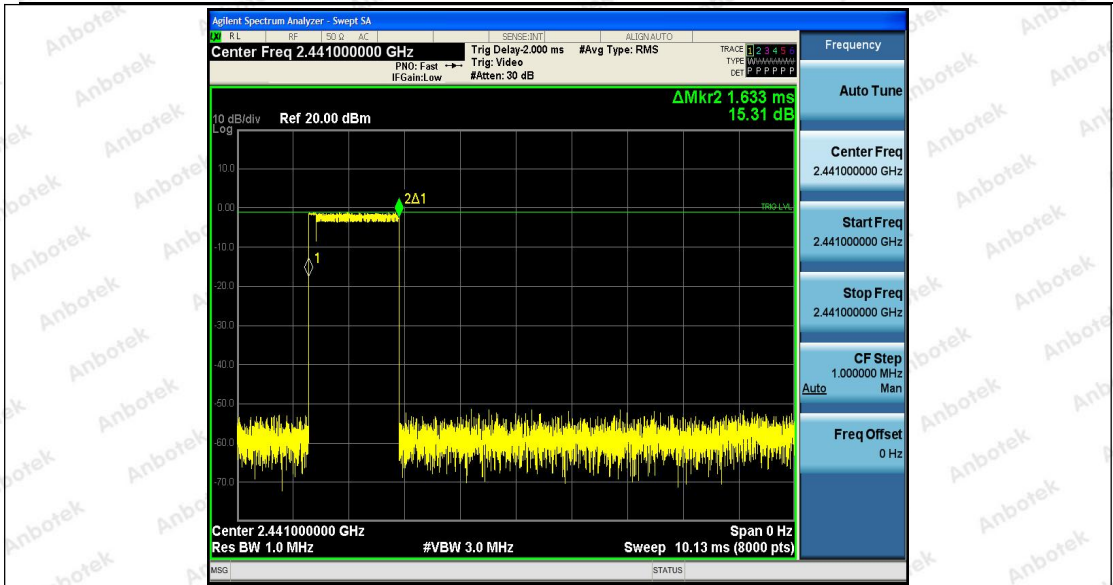

2DH5_Ant1_Hop

Shenzhen Anbotek Compliance Laboratory Limited

Address: 1/F., Building D, Sogood Science and Technology Park, Sanwei Community, Hangcheng Street, Bao'an District, Shenzhen, Guangdong, China.

Tel: (86) 755-26066440   Fax: (86) 755-26014772   Email: service@anbotek.com

Hotline
400-003-0500
www.anbotek.com