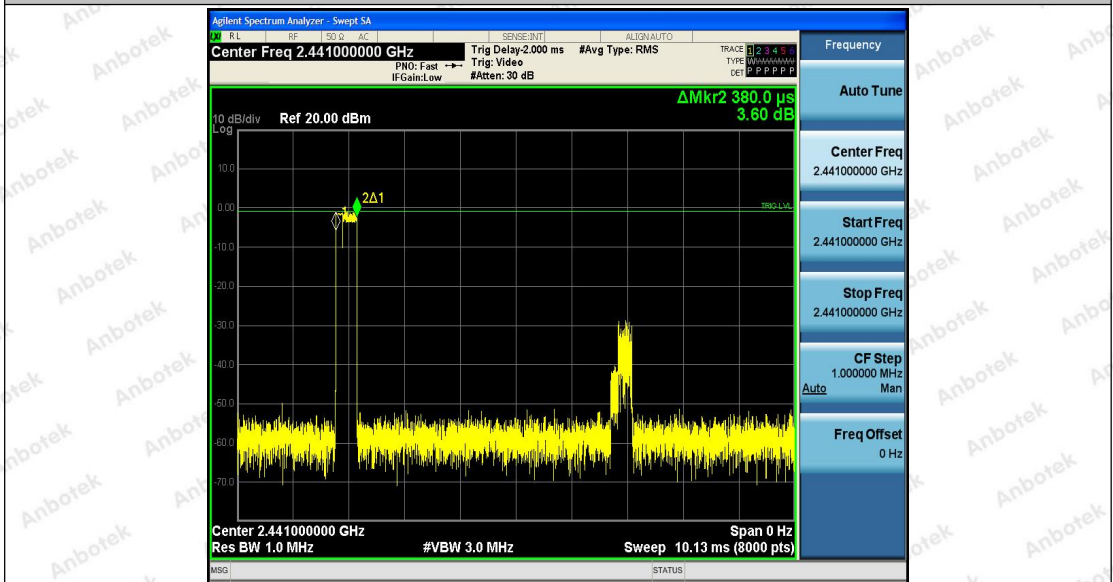

3DH3_Ant1_Hop