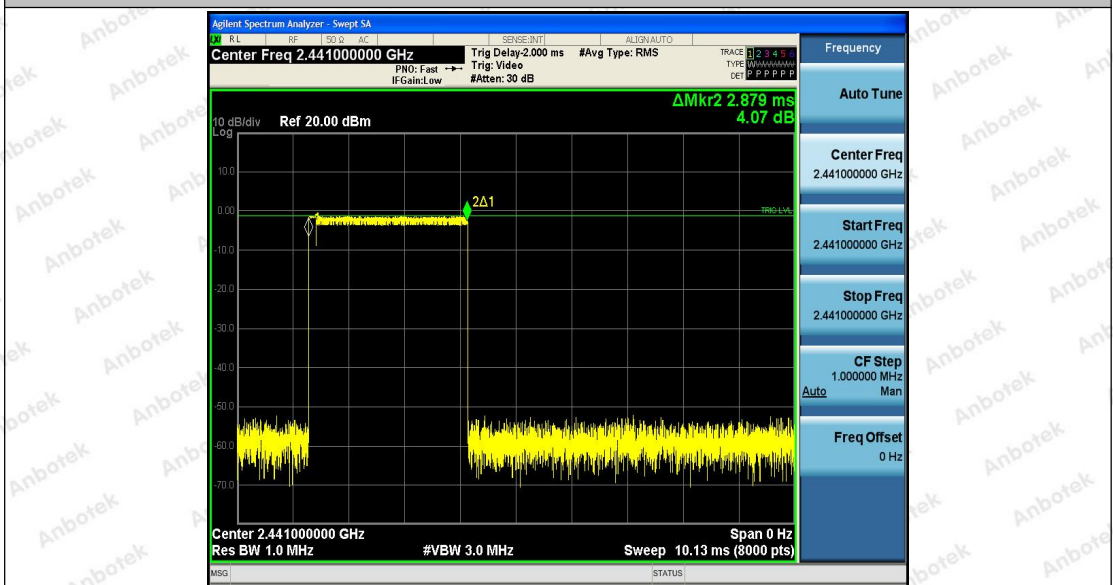

2DH5_Ant1_Hop

Shenzhen Anbotek Compliance Laboratory Limited

Address: 1/F., Building D, Sogood Science and Technology Park, Sanwei Community, Hangcheng Street, Bao'an District, Shenzhen, Guangdong, China.

Tel: (86) 755-26066440   Fax: (86) 755-26014772   Email: service@anbotek.com

Hotline
400-003-0500
www.anbotek.com