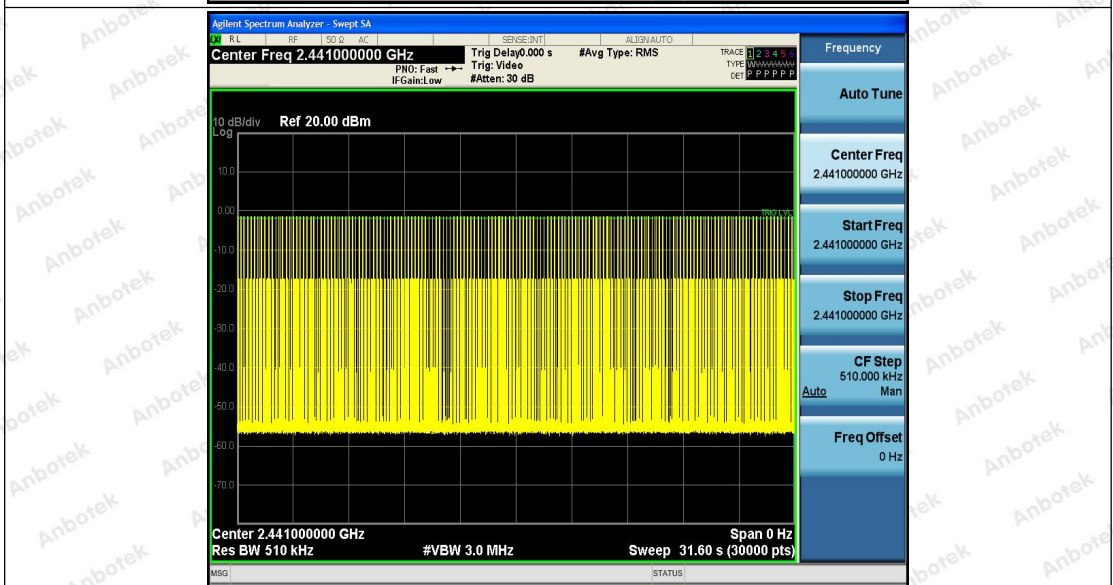

3DH3_Ant1_Hop

Shenzhen Anbotek Compliance Laboratory Limited

Address: 1/F., Building D, Sogood Science and Technology Park, Sanwei Community, Hangcheng Street, Bao'an District, Shenzhen, Guangdong, China.

Tel: (86) 755-26066440 Fax: (86) 755-26014772 Email: service@anbotek.com

Hotline
400-003-0500
www.anbotek.com