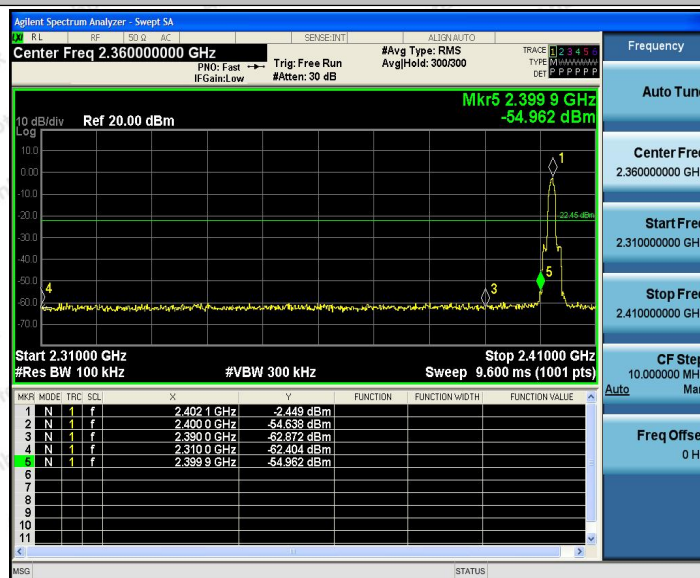

Test Graphs

DH5_Ant1_High_Hop

2DH5_Ant1_Low_2402

Shenzhen Anbotek Compliance Laboratory Limited

Address: 1/F., Building D, Sogood Science and Technology Park, Sanwei Community, Hangcheng Street, Bao'an District, Shenzhen, Guangdong, China.