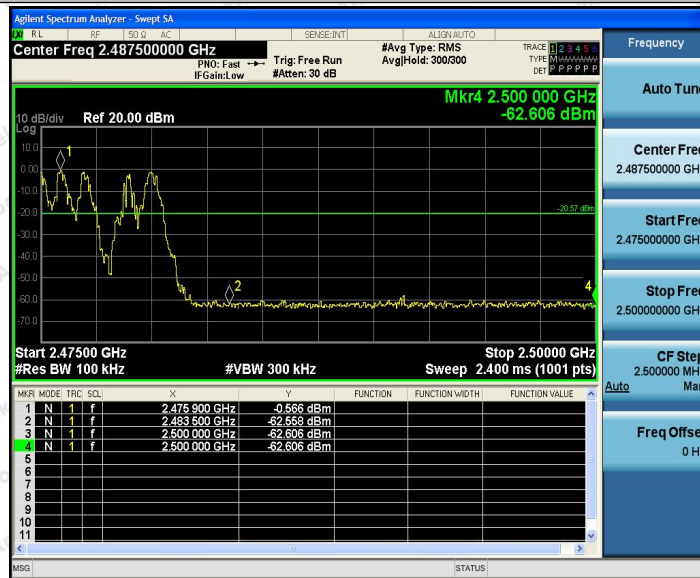

DH5_Ant1_High_Hop