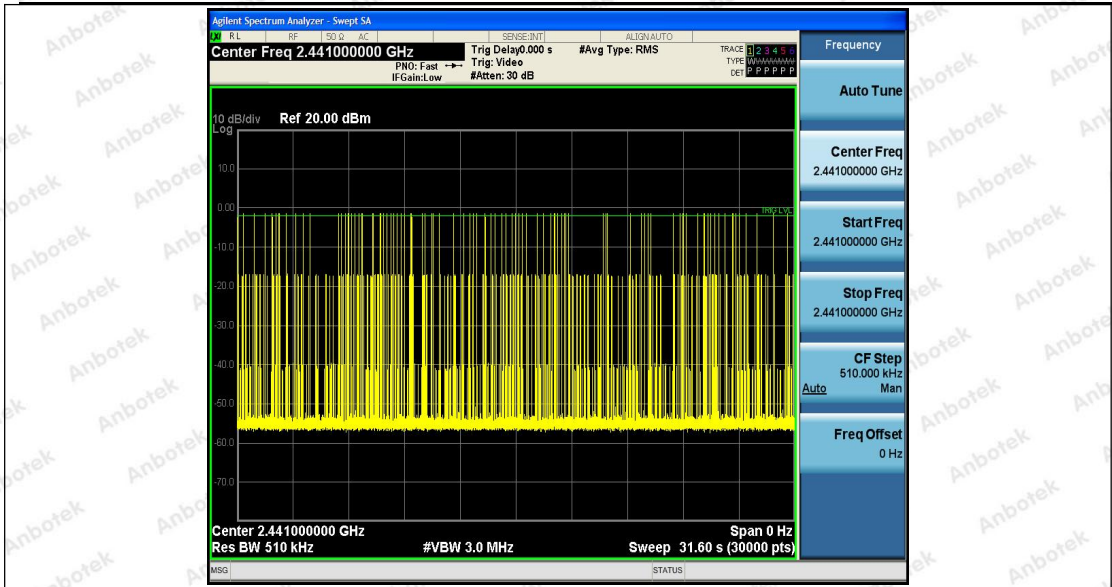

Shenzhen Anbotek Compliance Laboratory Limited

Address: 1/F., Building D, Sogood Science and Technology Park, Sanwei Community, Hangcheng Street, Bao'an District, Shenzhen, Guangdong, China.

Tel: (86) 755-26066440 Fax: (86) 755-26014772 Email: service@anbotek.com

Hotline
400-003-0500
www.anbotek.com