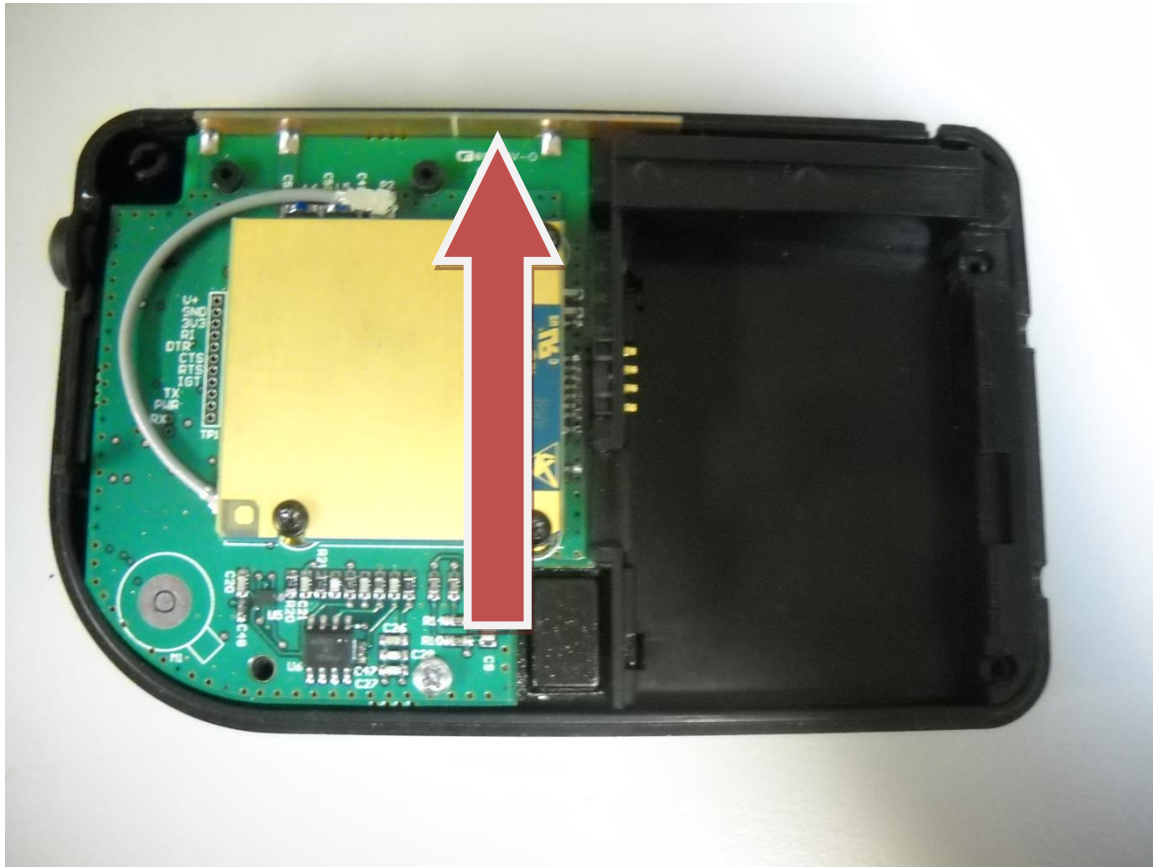

Antenna Locations

Setup Photos**Photo 1:** Back with Leather Case**Photo 2:** Back with Plastic Case

Photo 3: Front with Plastic Case

Photo 4: Leather Case Photo 1

Photo 5: Leather Case Photo 2
Distance between EUT to body is 17 mm

Photo 6: Plastic Case Photo 1

Photo 7: Plastic Case Photo 2
Distance between EUT to body is 19 mm

Photo 8: 15 cm Liquid Depth in Elliptical Phantom

Photo 9: 15cm Liquid Depth in SAM Flat Phantom