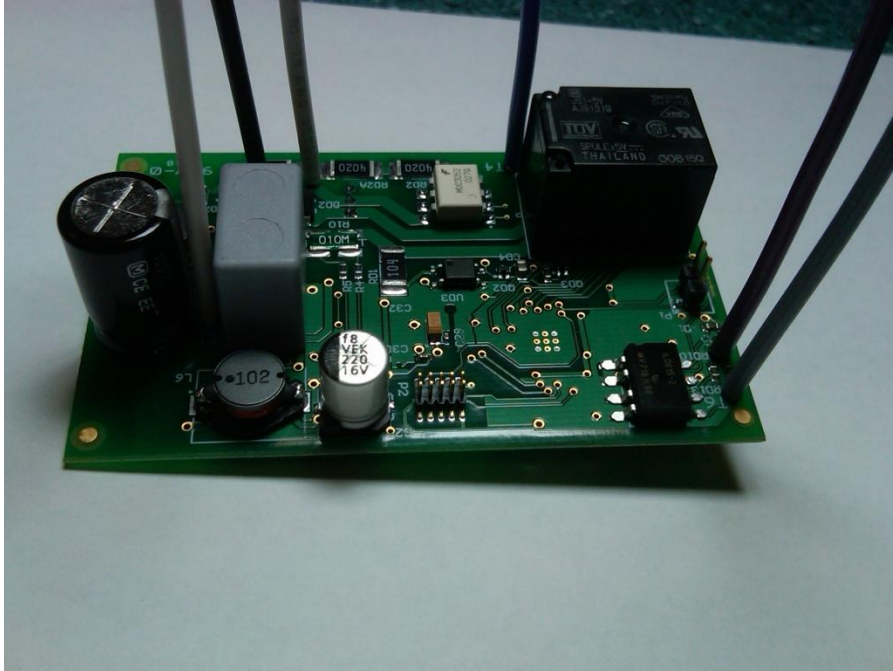

# EXHIBIT 10 & 11

ABS Housing

C-IT Populated PCB (Top Side)

## EXHIBIT 10 & 11

C-IT Populated PCB (Bottom Side)

Al Top Cover

## EXHIBIT 10 & 11

FASTEX Pins to mount PCB, Washer for Antenna

Fully Assembled C-IT

## EXHIBIT 10 & 11

Fully Assembled C-IT with Label