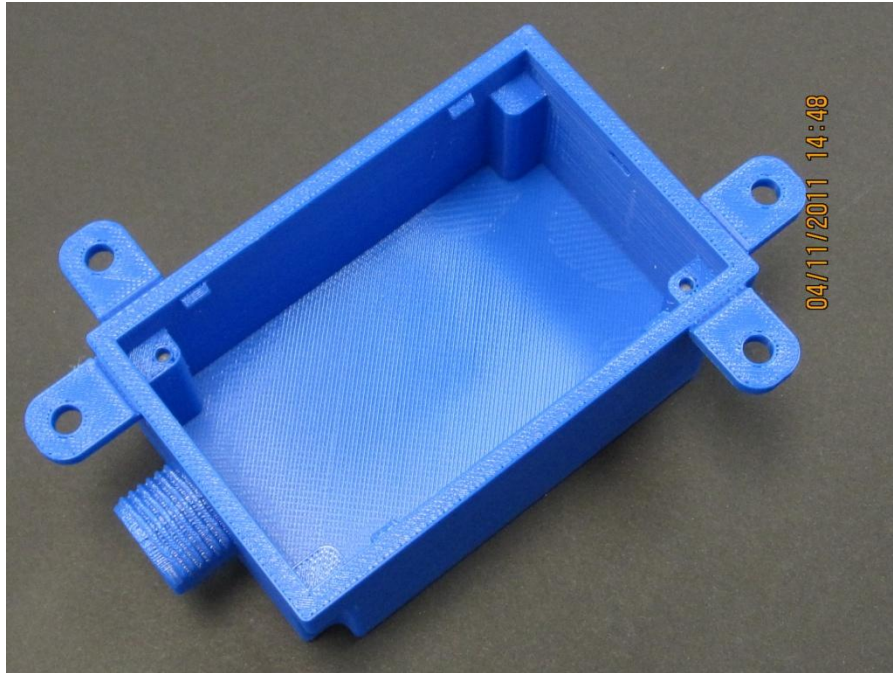

# EXHIBIT 10 & 11

ABS Housing

C-IT Populated PCB (Top Side)

## EXHIBIT 10 & 11

C-IT Populated PCB (Bottom Side)

Al Top Cover

## EXHIBIT 10 & 11

FASTEX Pins to mount PCB, Washer for Antenna

Fully Assembled C-IT

## EXHIBIT 10 & 11

Fully Assembled C-IT with Label