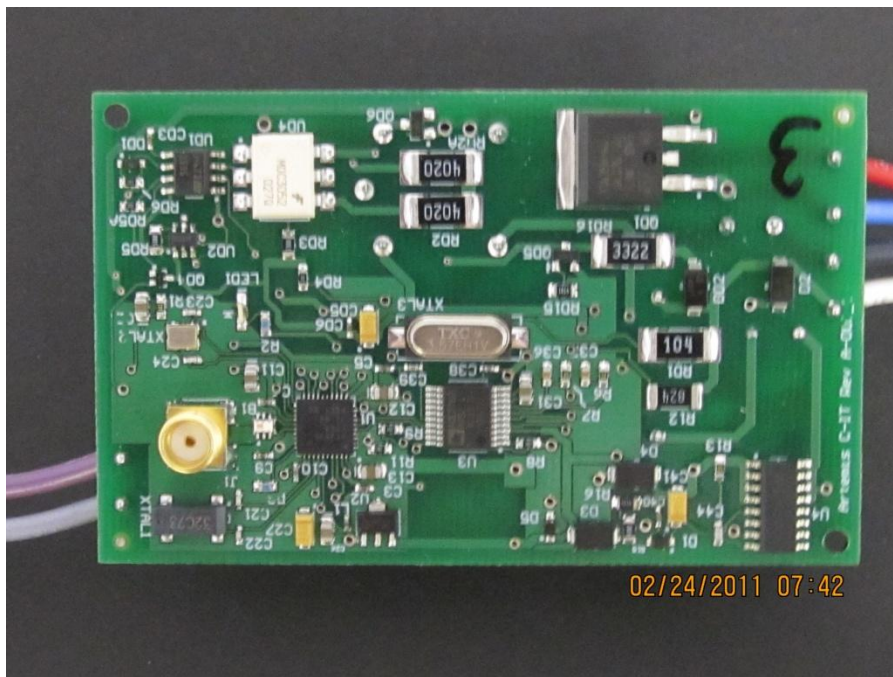

# EXHIBIT 10 & 11

ABS Housing

C-IT Populated PCB (Top Side)

## EXHIBIT 10 & 11

C-IT Populated PCB (Bottom Side)

Al Top Cover

## EXHIBIT 10 & 11

FASTEX Pins to mount PCB, Washer for Antenna

Fully Assembled C-IT

## EXHIBIT 10 & 11

Fully Assembled C-IT with Label