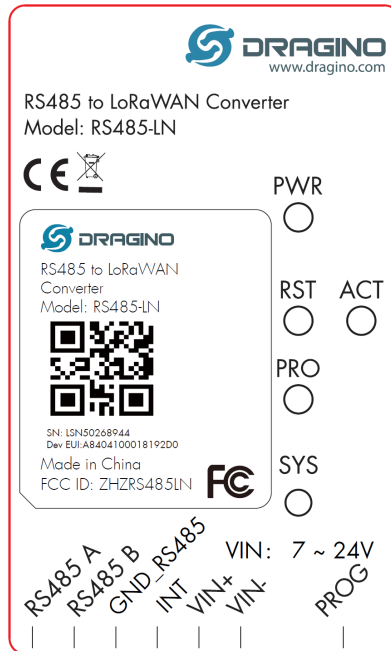

## EXHIBIT A - FCC ID LABEL AND LOCATION

### FCC ID Label

### FCC ID Label Location Information

The label shown shall be permanently affixed at a conspicuous location on the device and be readily visible to the user at the time purchase (Labeling requirements per 2.925)