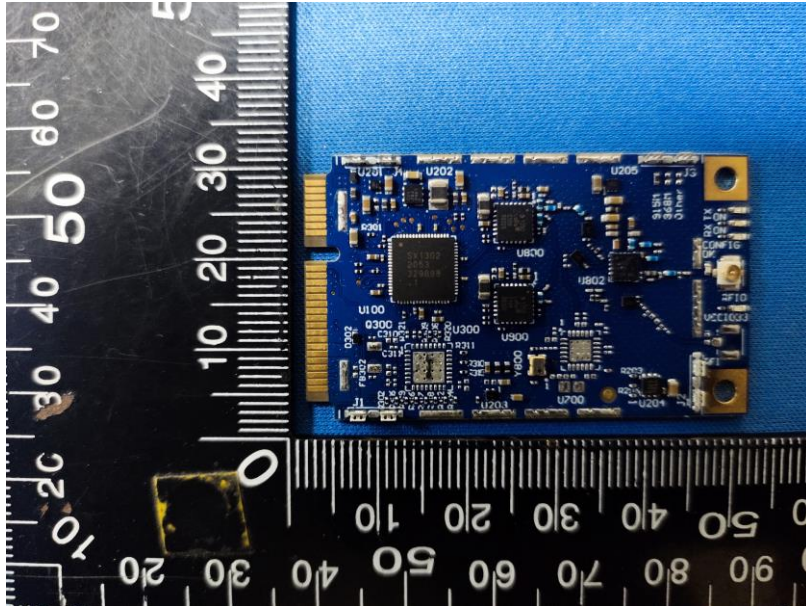

## Internal Photo

Product Name: LoRaWAN Concentrator

Model No.: PG1302

-----End-----