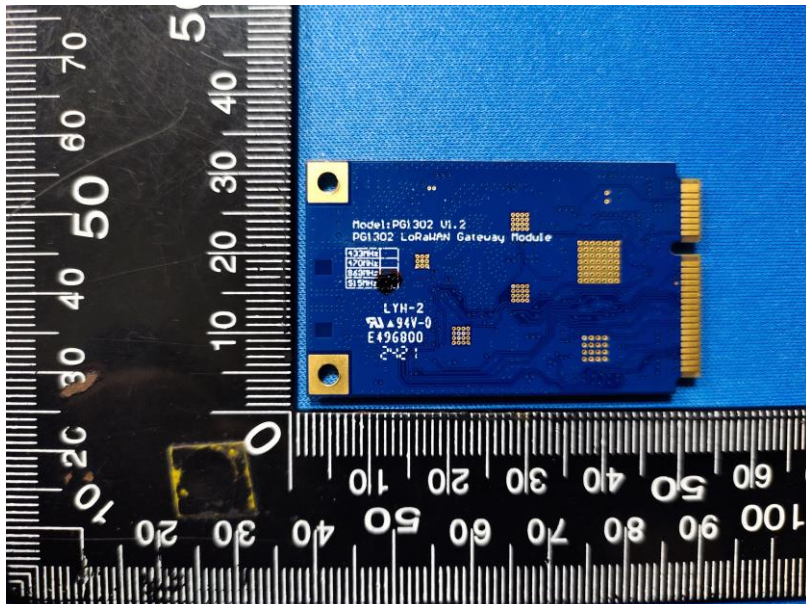

## Internal Photo

Product Name: LoRaWAN Concentrator

Model No.: PG1302

-----End-----