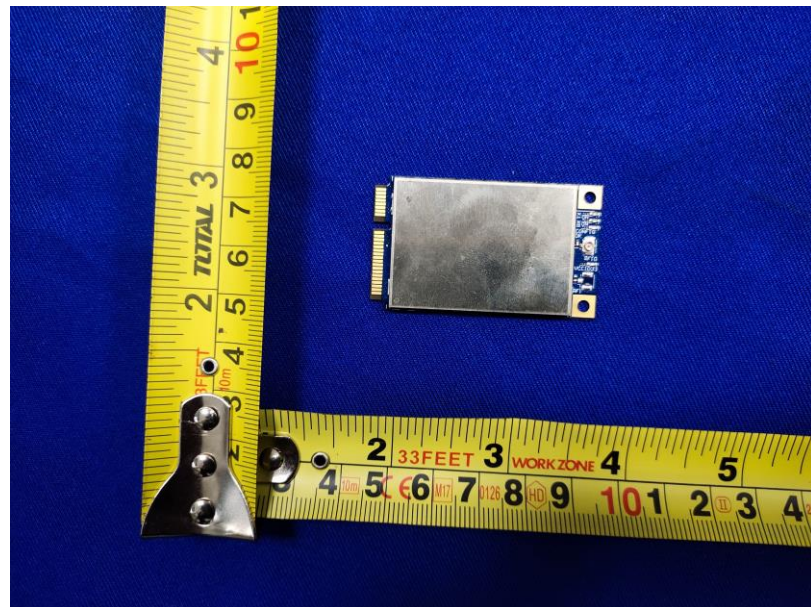

## External Photo

Product Name: LoRaWAN Concentrator

Model No.: PG1302

-----End-----