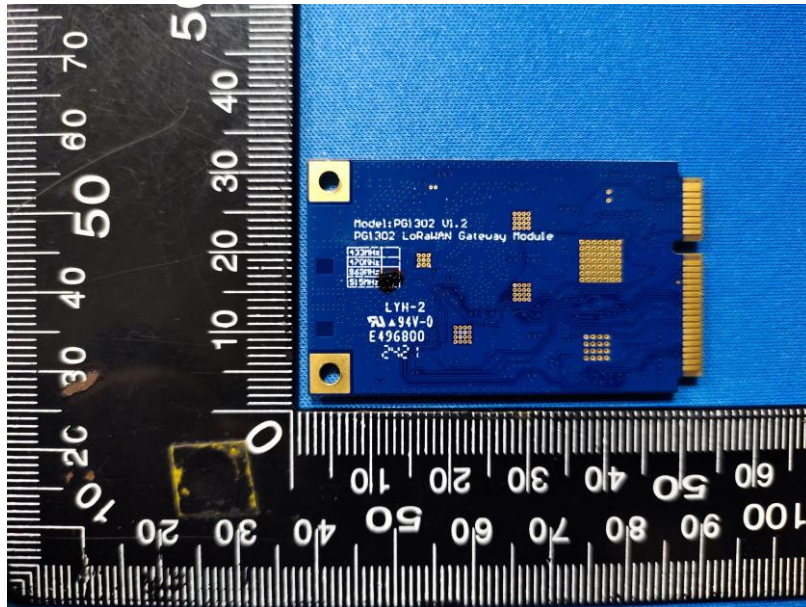

## External Photo

Product Name: LoRaWAN Concentrator

Model No.: PG1302

-----End-----