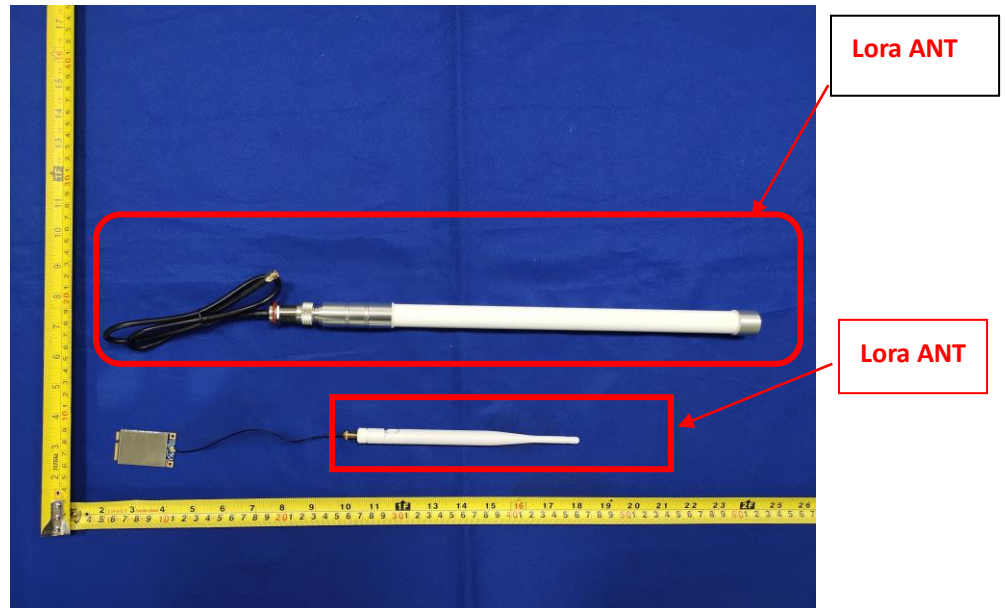

## External Photo

Product Name: LoRaWAN Concentrator

Model No.: PG1302

-----End-----