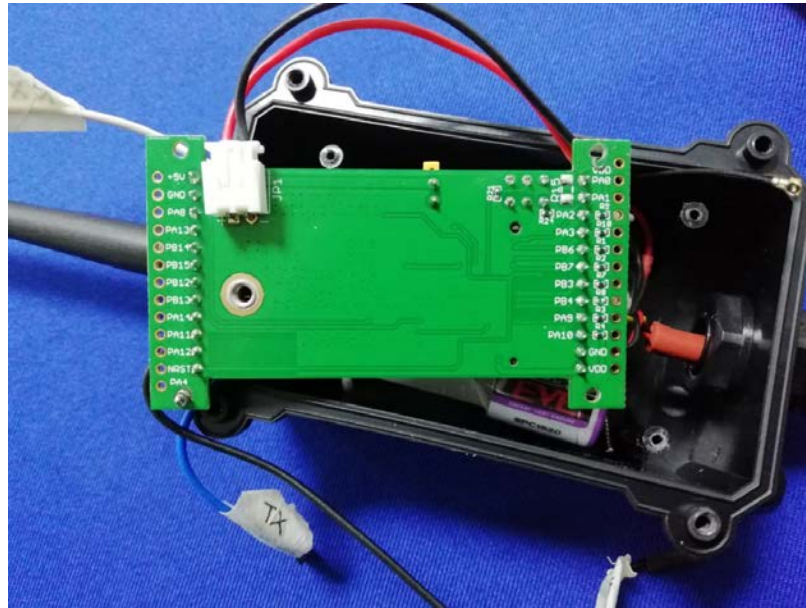

Product Name: LoRaWAN Sensor Node

Test Model No.: LSN50v2

Internal Photos

-----End-----