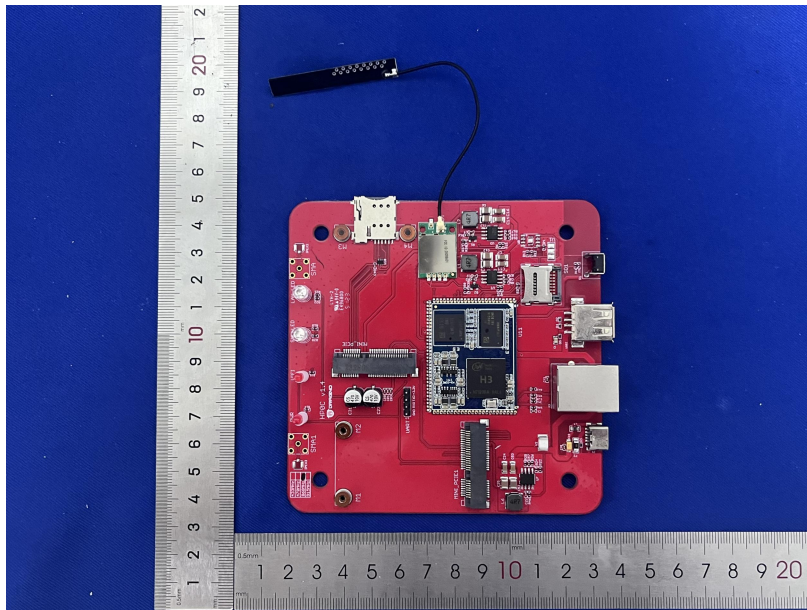

EUT PHOTO(Internal Photos)

FCC ID:ZH2LPS8V2

FCC ID:ZH2LPS8V2

***** END OF REPORT *****