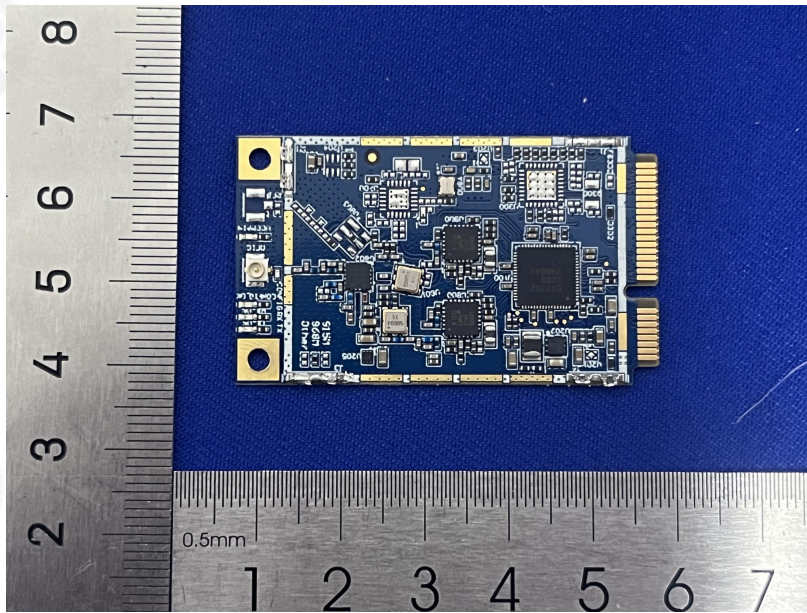

EUT PHOTO(Internal Photos)

FCC ID:ZH2LPS8V2

FCC ID:ZH2LPS8V2

***** END OF REPORT *****