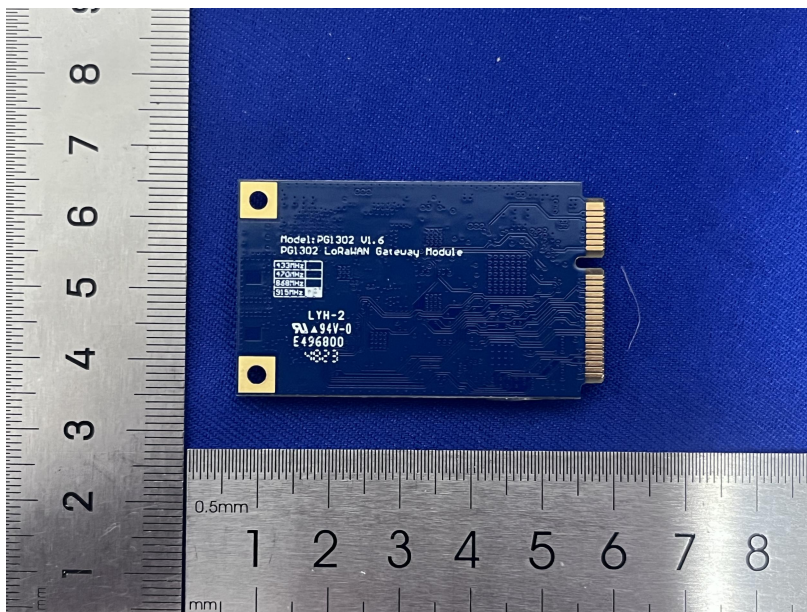

EUT PHOTO(Internal Photos)

FCC ID:ZH2LPS8V2

FCC ID:ZH2LPS8V2

***** END OF REPORT *****