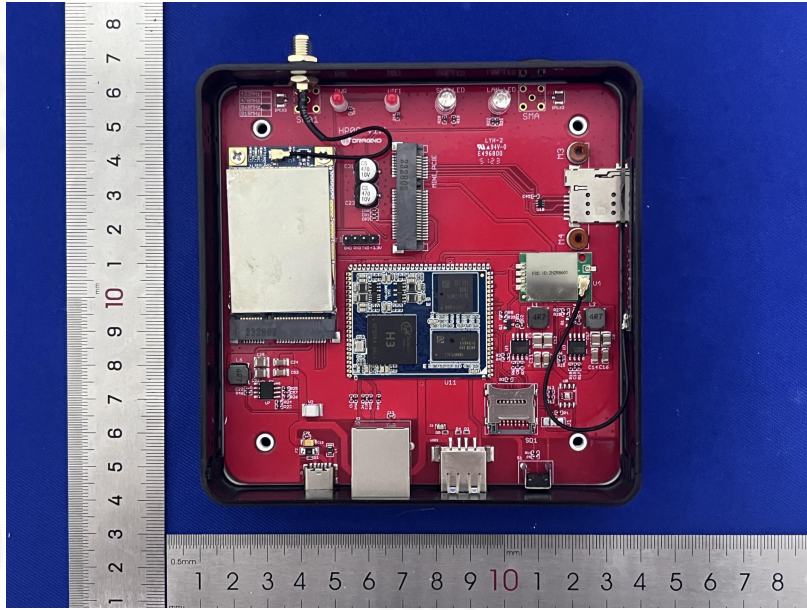

EUT PHOTO(Internal Photos)

FCC ID:ZH2LPS8V2

FCC ID:ZH2LPS8V2

***** END OF REPORT *****