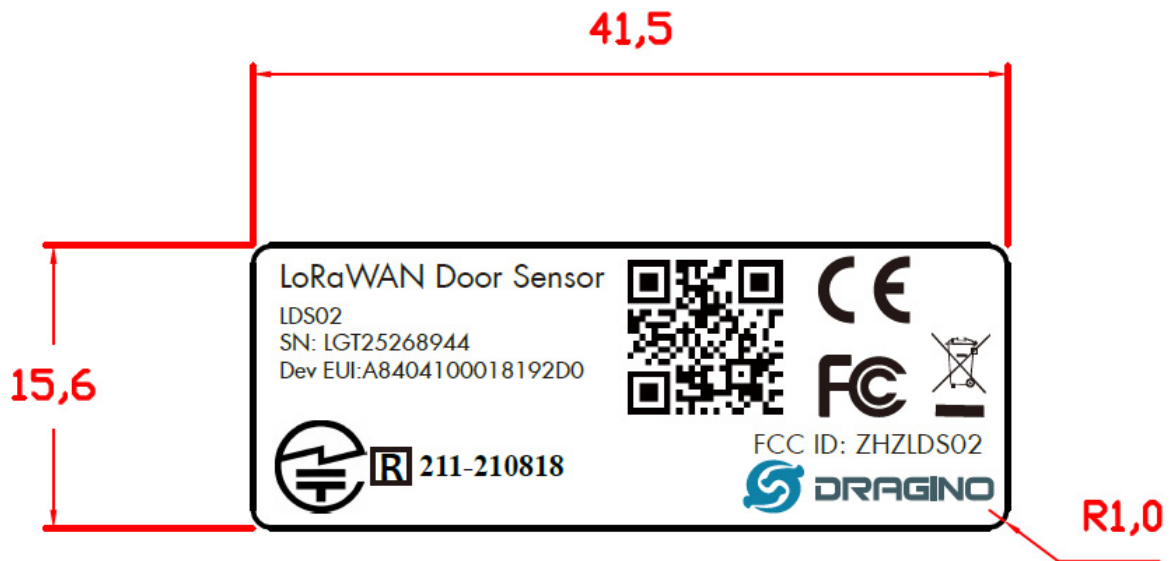

### FCC ID Label

### FCC ID Label Location Information

The label shown shall be permanently affixed at a conspicuous location on the device and be readily visible to the user at the time purchase (Labeling requirements per 2.925)