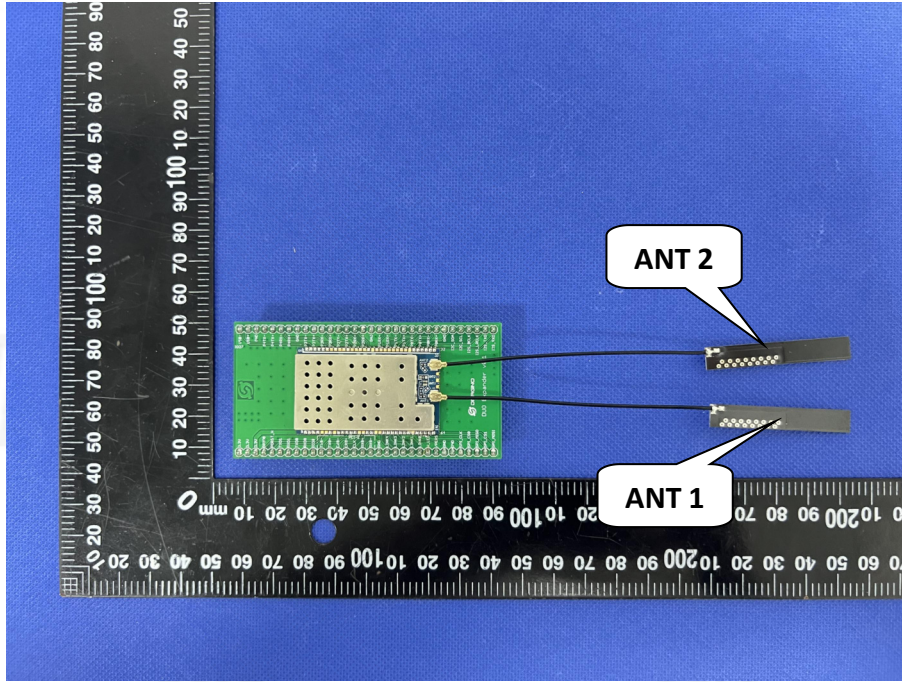

EUT PHOTO(Internal Photos)

Test Mode: DUO-1G-32

***** END OF REPORT *****