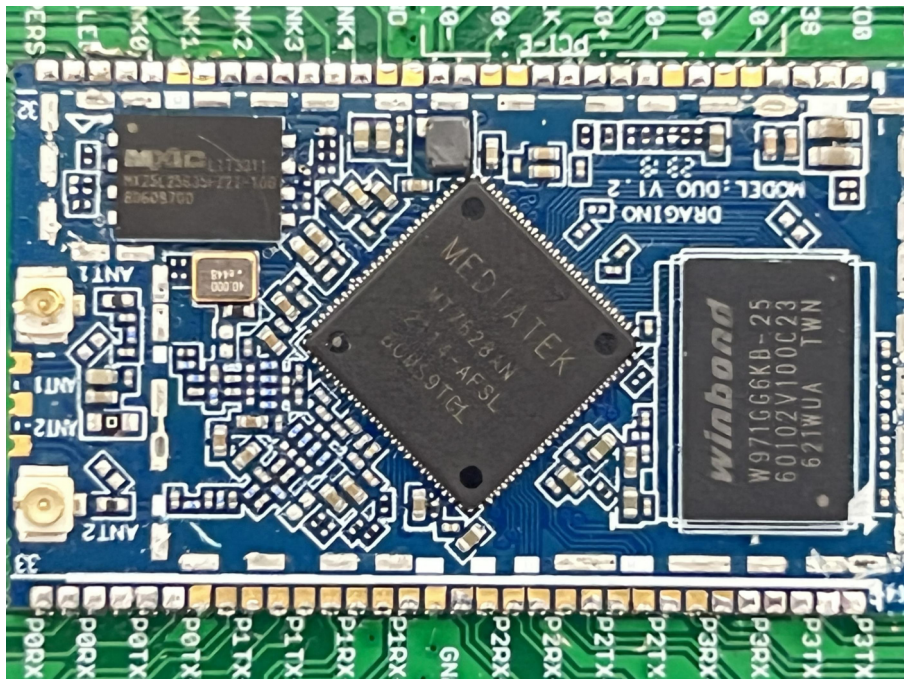

EUT PHOTO(Internal Photos)

Test Mode: DUO-1G-32

***** END OF REPORT *****