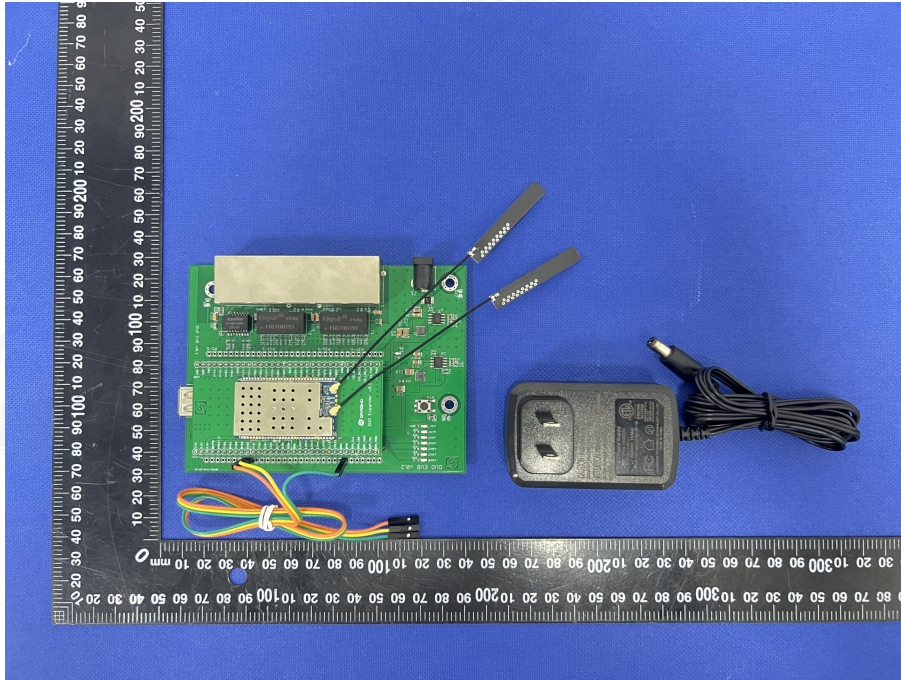

EUT PHOTO(External Photos)

Test Mode: DUO-1G-32

***** END OF REPORT *****