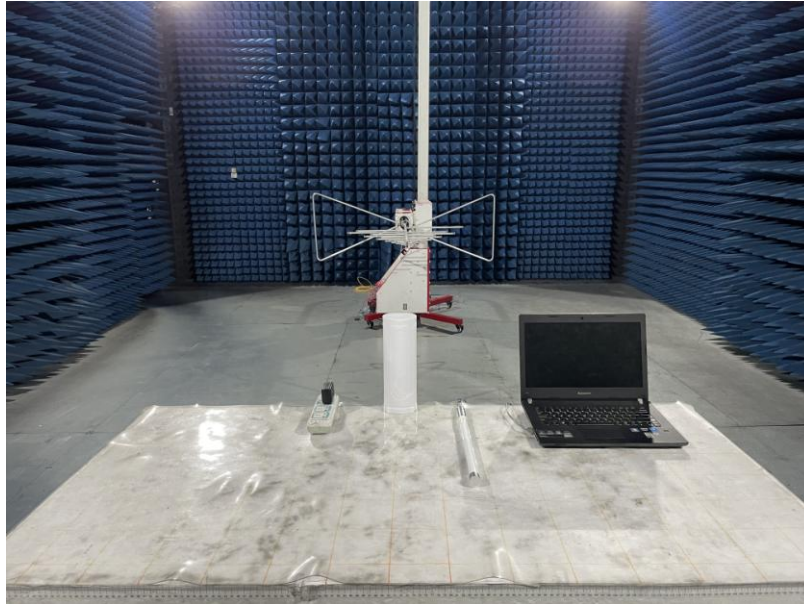

Product Name: LoRaWAN Gateway

Test Model No.: DLOS8

Test Setup Photo

Radiated Emission

Conducted Emissions

-----End-----