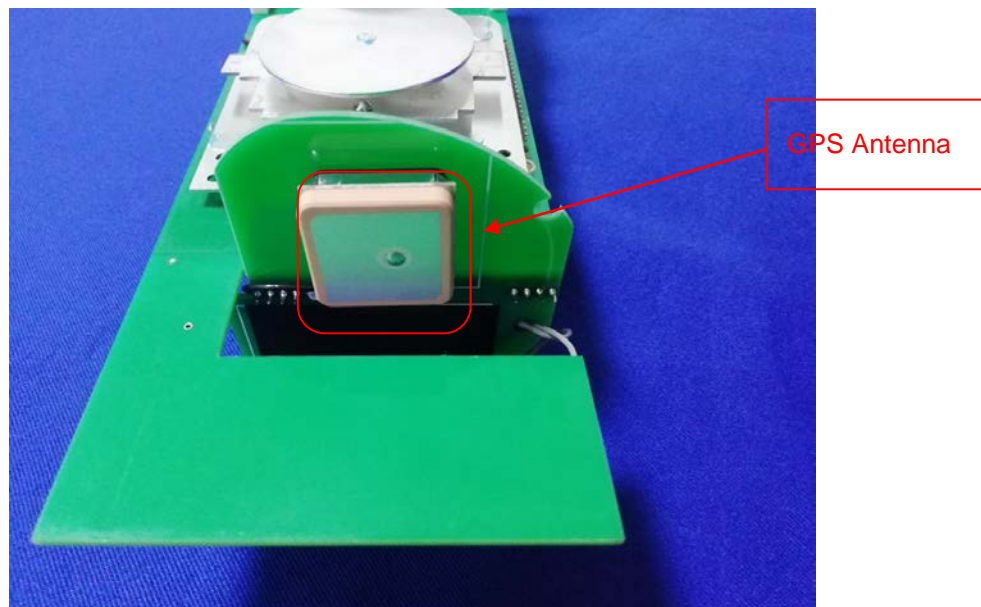

Product Name: LoRaWAN Gateway

Test Model No.: DLOS8

Internal Photos

WiFi Antenna

-----End-----