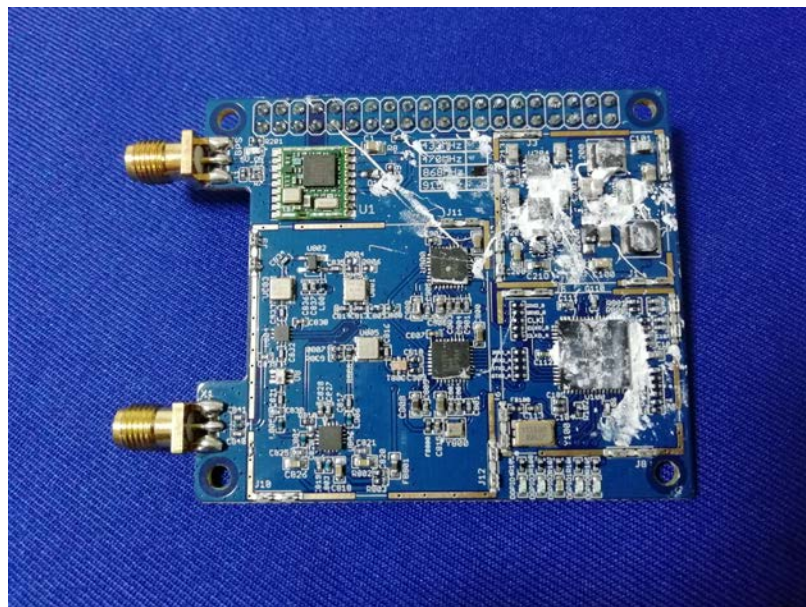

Product Name: LoRaWAN Gateway

Test Model No.: DLOS8

Internal Photos

WiFi Antenna

-----End-----