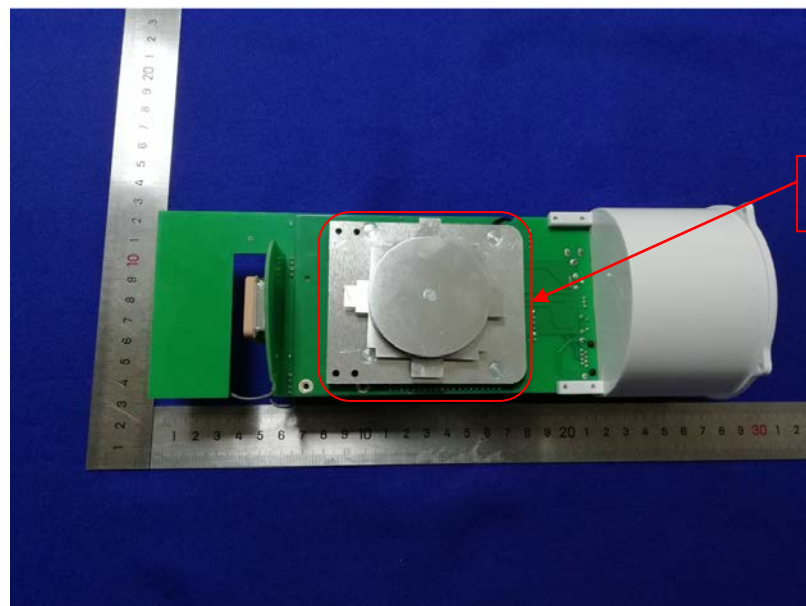

Product Name: LoRaWAN Gateway

Test Model No.: DLOS8

Internal Photos

WiFi Antenna

-----End-----