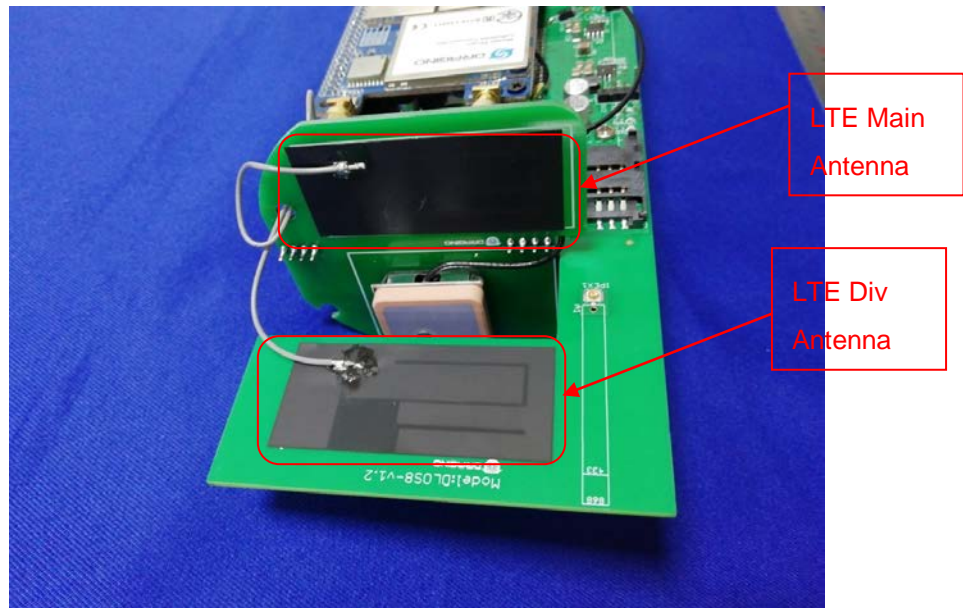

Product Name: LoRaWAN Gateway

Test Model No.: DLOS8

Internal Photos

WiFi Antenna

-----End-----