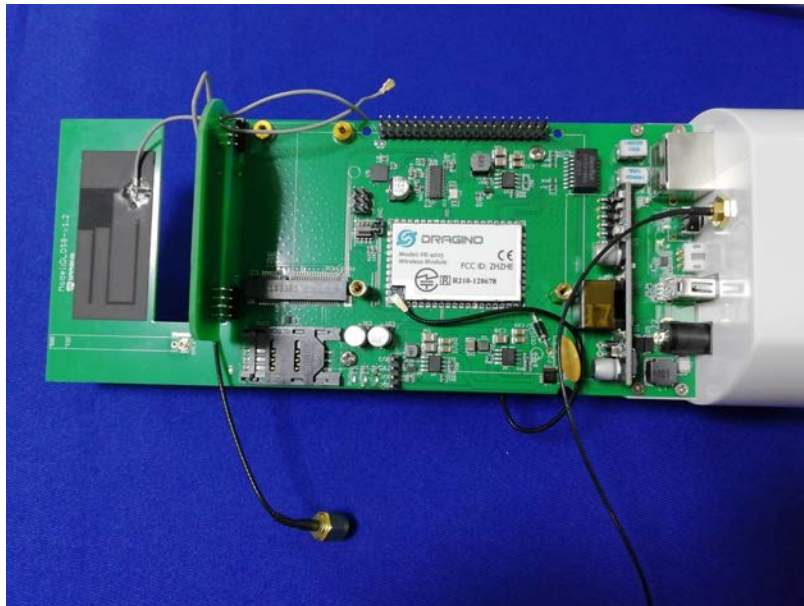

Product Name: LoRaWAN Gateway

Test Model No.: DLOS8

Internal Photos

WiFi Antenna

-----End-----