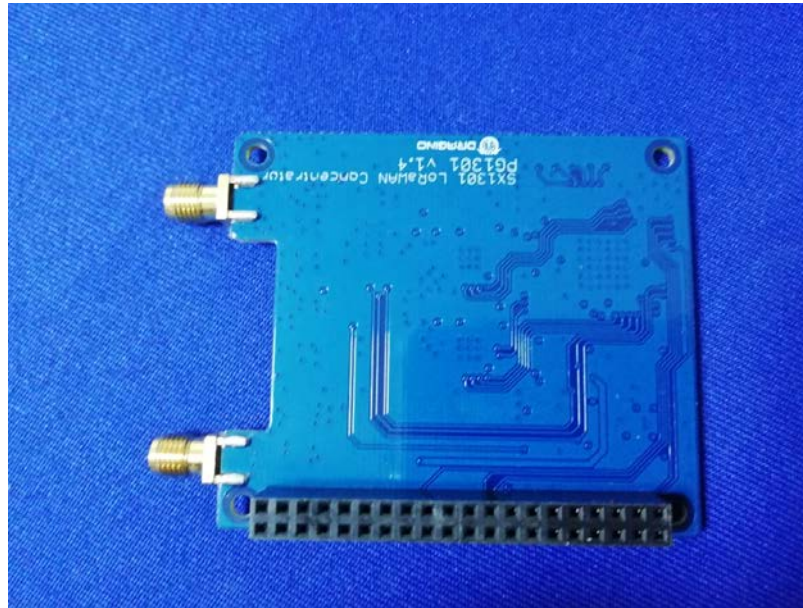

Product Name: LoRaWAN Gateway

Test Model No.: DLOS8

Internal Photos

WiFi Antenna

-----End-----