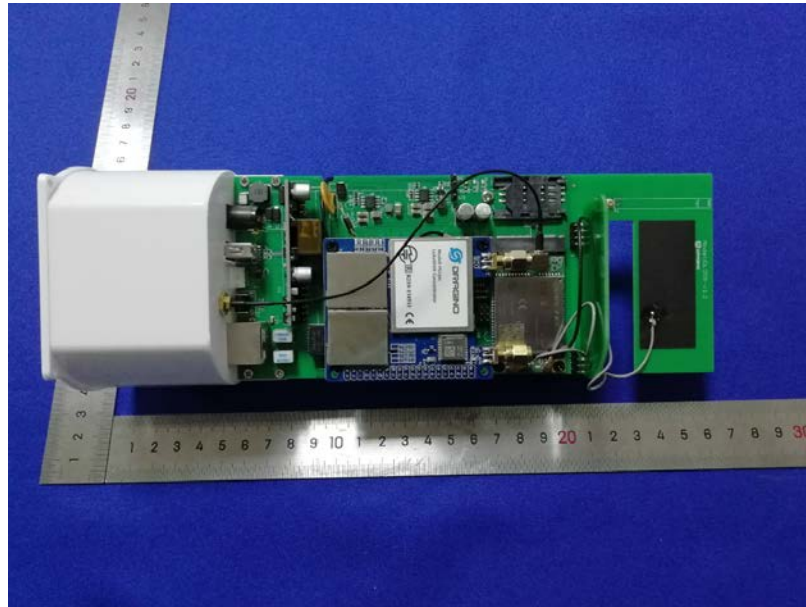

Product Name: LoRaWAN Gateway

Test Model No.: DLOS8

Internal Photos

WiFi Antenna

-----End-----