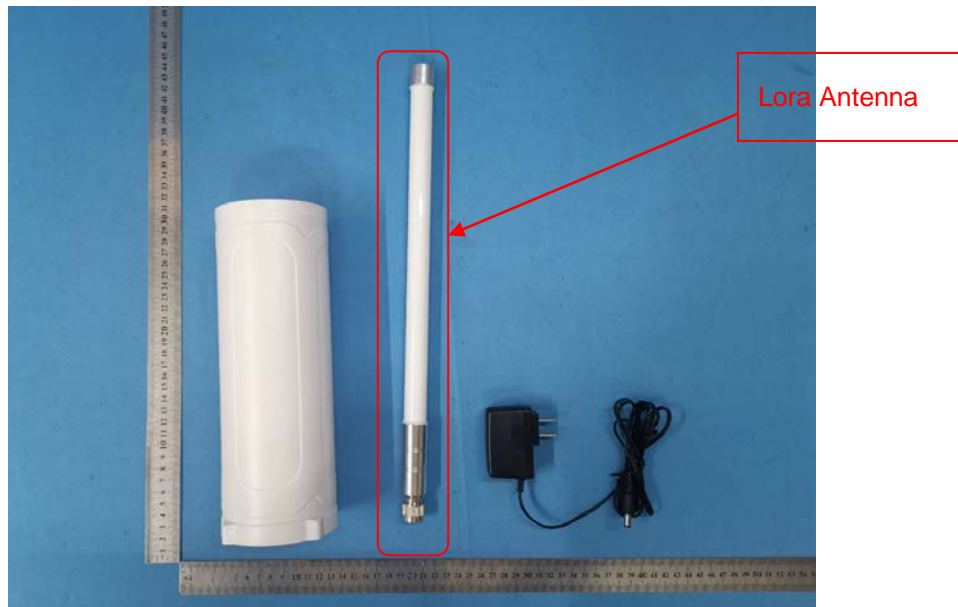

Product Name: LoRaWAN Gateway

Test Model No.: DLOS8

External Photos

-----End-----