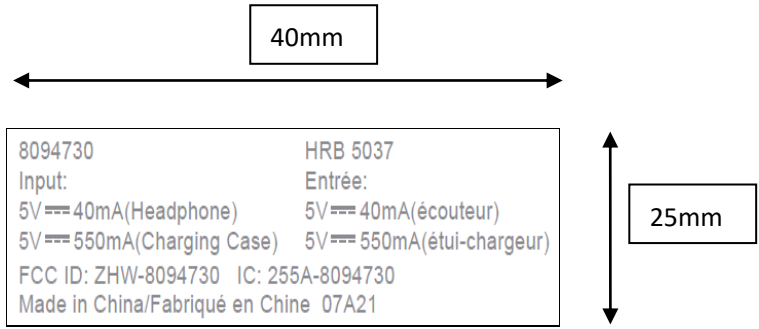

Label and label location

Label Material: PVC paper
Label color: White
The content of the label color: Black