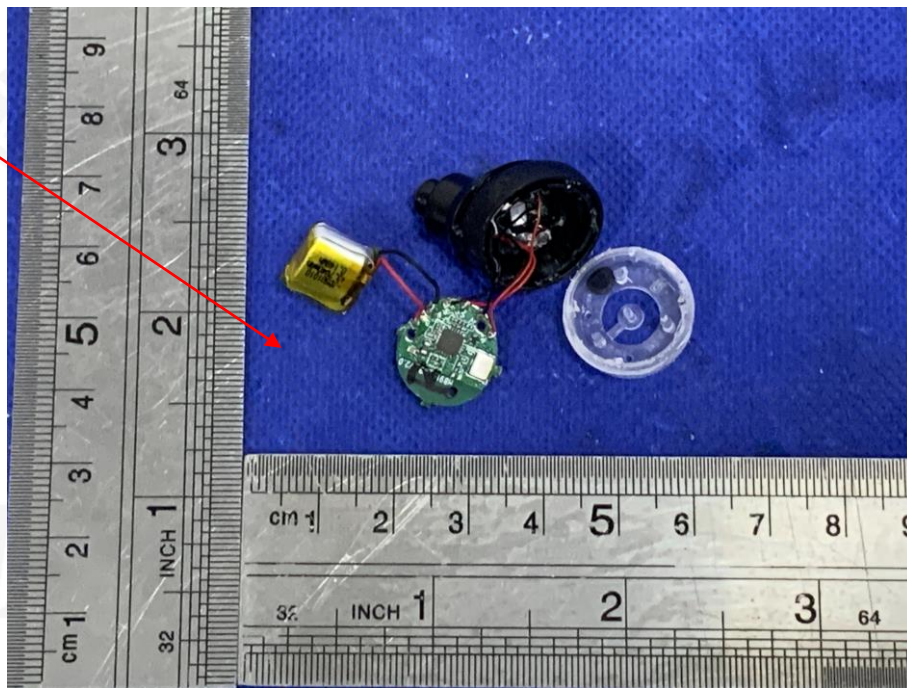

EUT PHOTO(Internal Photos)

FCC ID:ZHW-8094730&IC:255A-8094730

Left

RF chipset

BT Antenna

Right

***** END OF REPORT *****