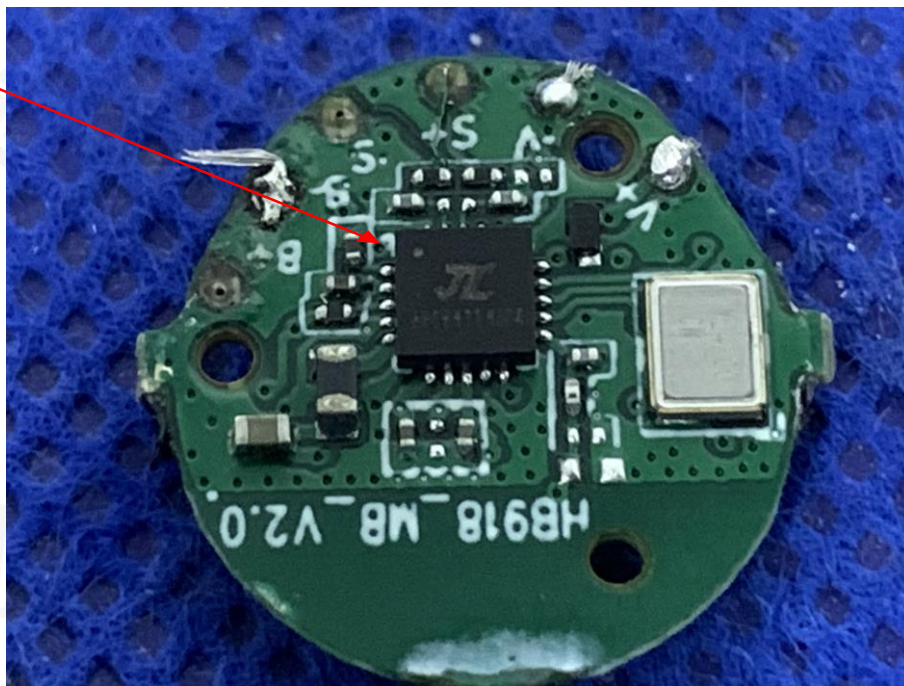

EUT PHOTO(Internal Photos)

FCC ID:ZHW-8094730&IC:255A-8094730

Left

RF chipset

BT Antenna

Right

***** END OF REPORT *****