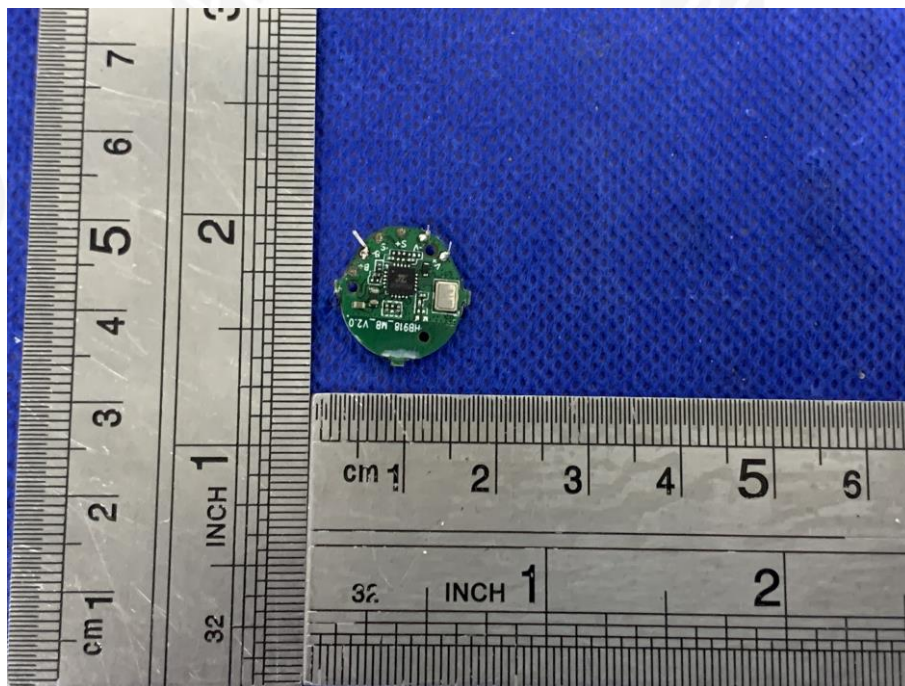

EUT PHOTO(Internal Photos)

FCC ID:ZHW-8094730&IC:255A-8094730

Left

RF chipset

BT Antenna

Right

***** END OF REPORT *****