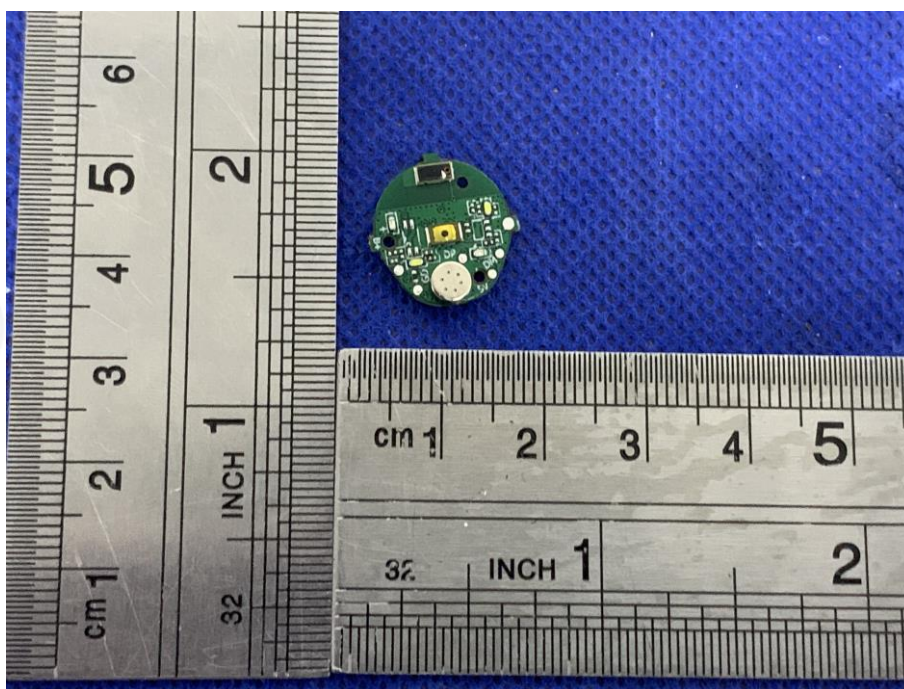

EUT PHOTO(Internal Photos)

FCC ID:ZHW-8094730&IC:255A-8094730

Left

RF chipset

BT Antenna

Right

***** END OF REPORT *****