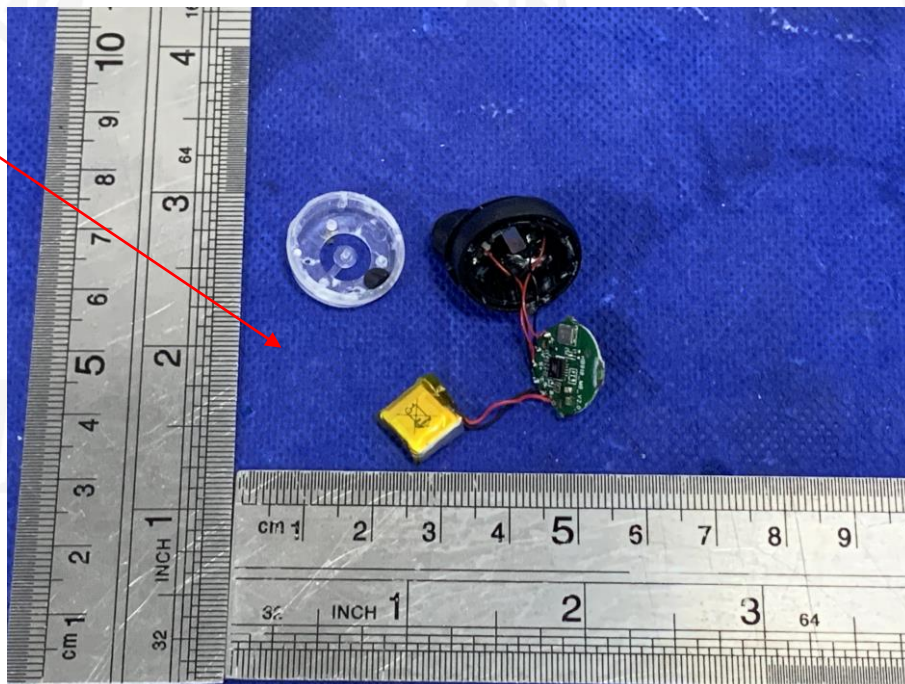

EUT PHOTO(Internal Photos)

FCC ID:ZHW-8094730&IC:255A-8094730

Left

RF chipset

BT Antenna

Right

***** END OF REPORT *****