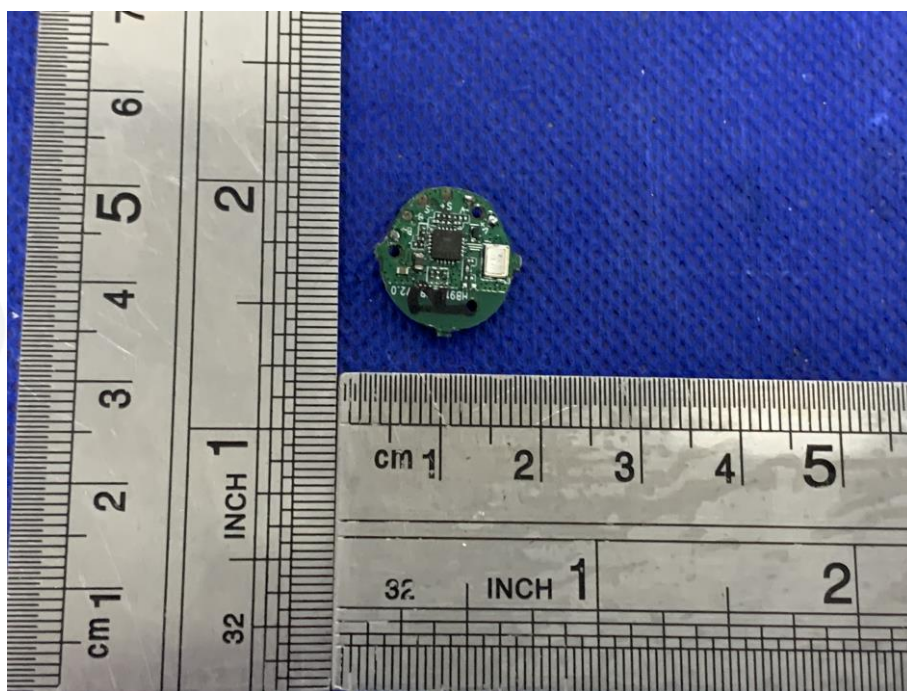

EUT PHOTO(Internal Photos)

FCC ID:ZHW-8094730&IC:255A-8094730

Left

RF chipset

BT Antenna

Right

***** END OF REPORT *****