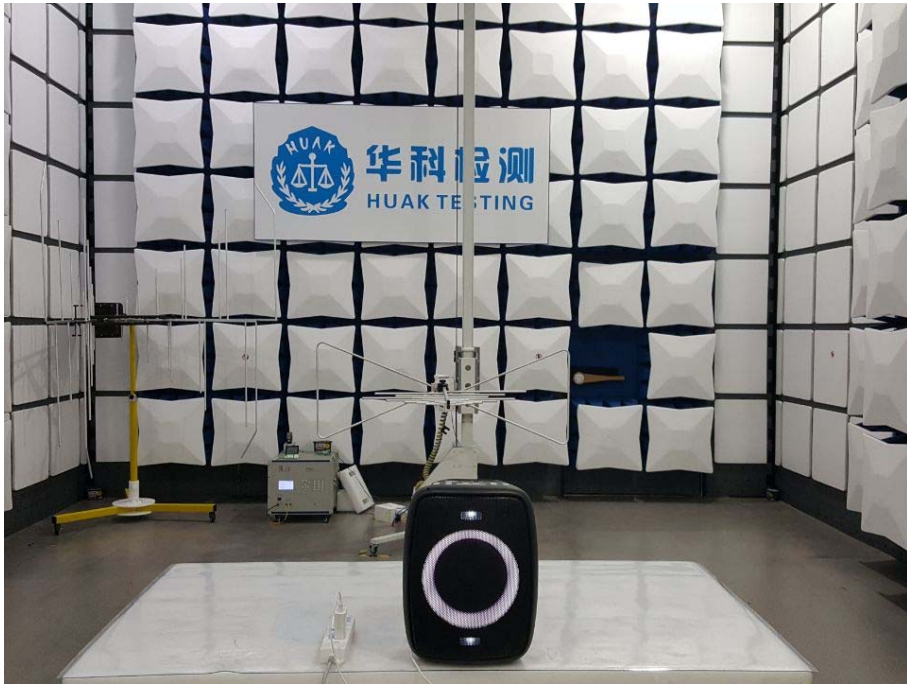

Test model: **8092992**
Radiated Emission

Conducted Power Line Emission test