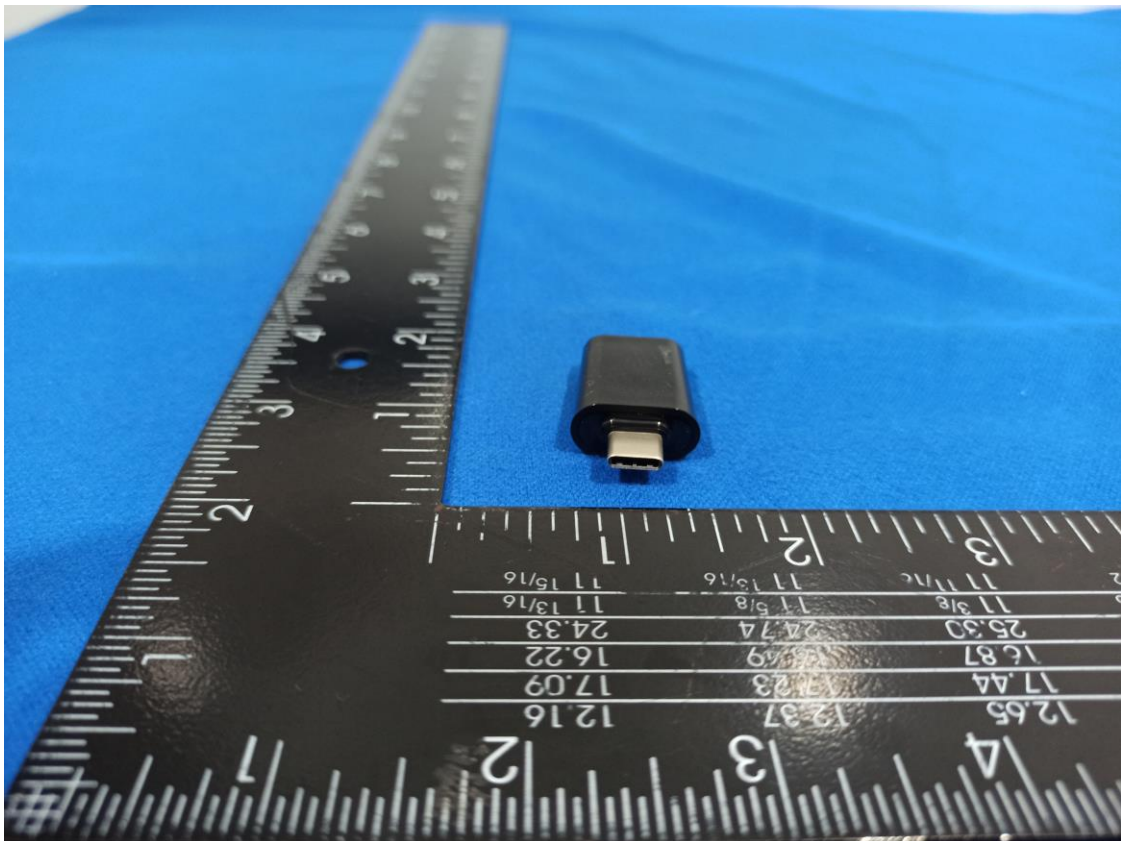

Photographs of EUT

USB TYPE-C Cable
Brand: steelseries, Model: ss-c-cable

Extension Adapter
Brand: steelseries, Model: M28A