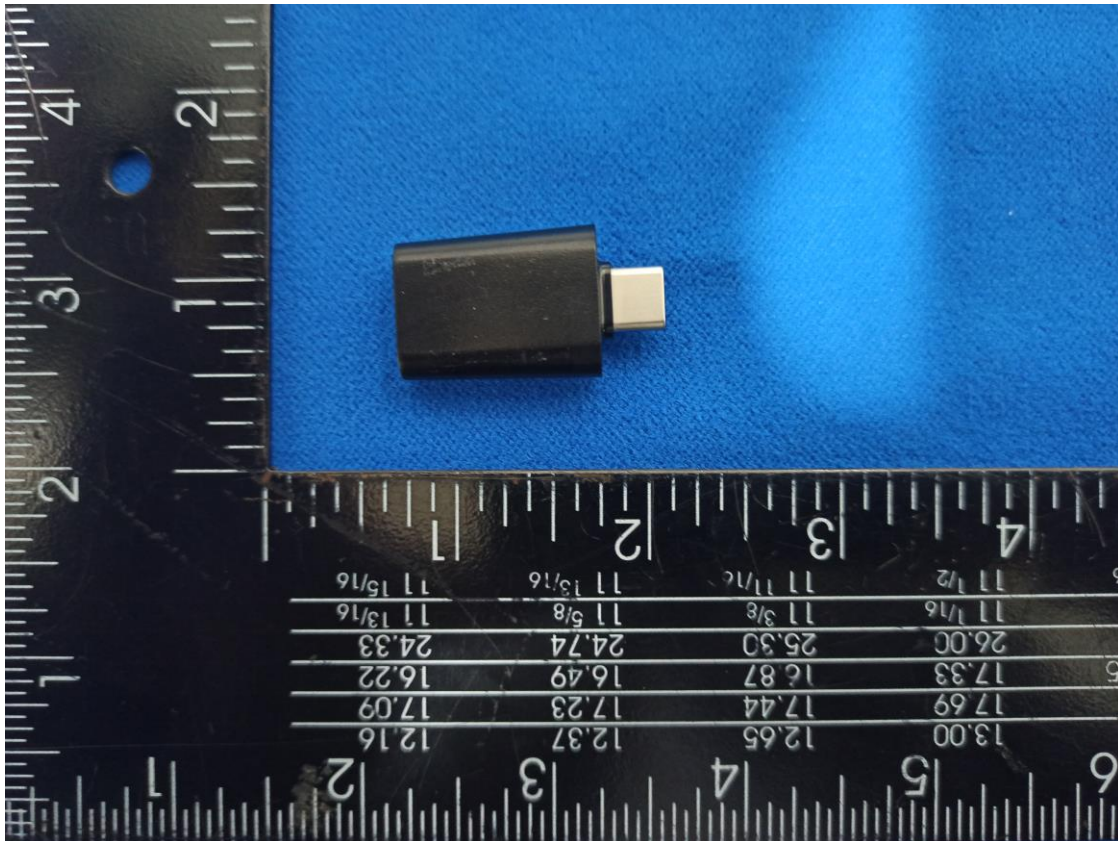

Photographs of EUT

USB TYPE-C Cable
Brand: steelseries, Model: ss-c-cable

Extension Adapter
Brand: steelseries, Model: M28A