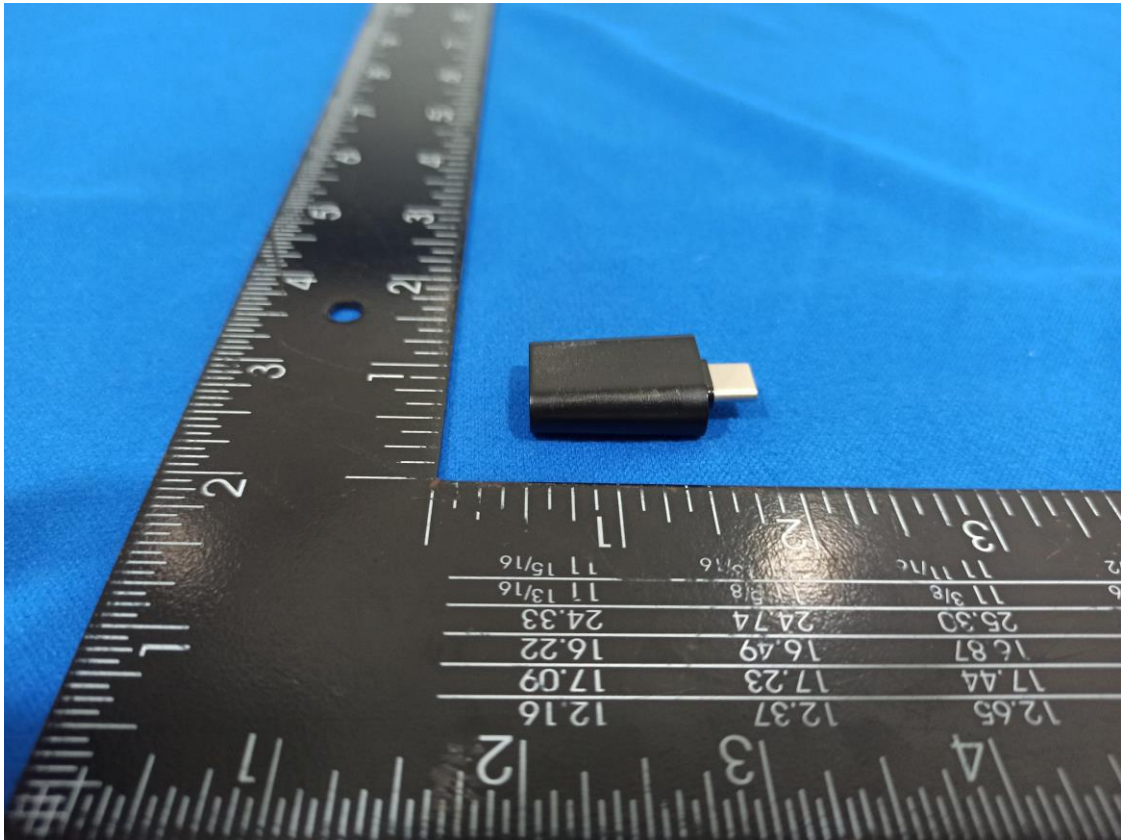

Photographs of EUT

USB TYPE-C Cable
Brand: steelseries, Model: ss-c-cable

Extension Adapter
Brand: steelseries, Model: M28A