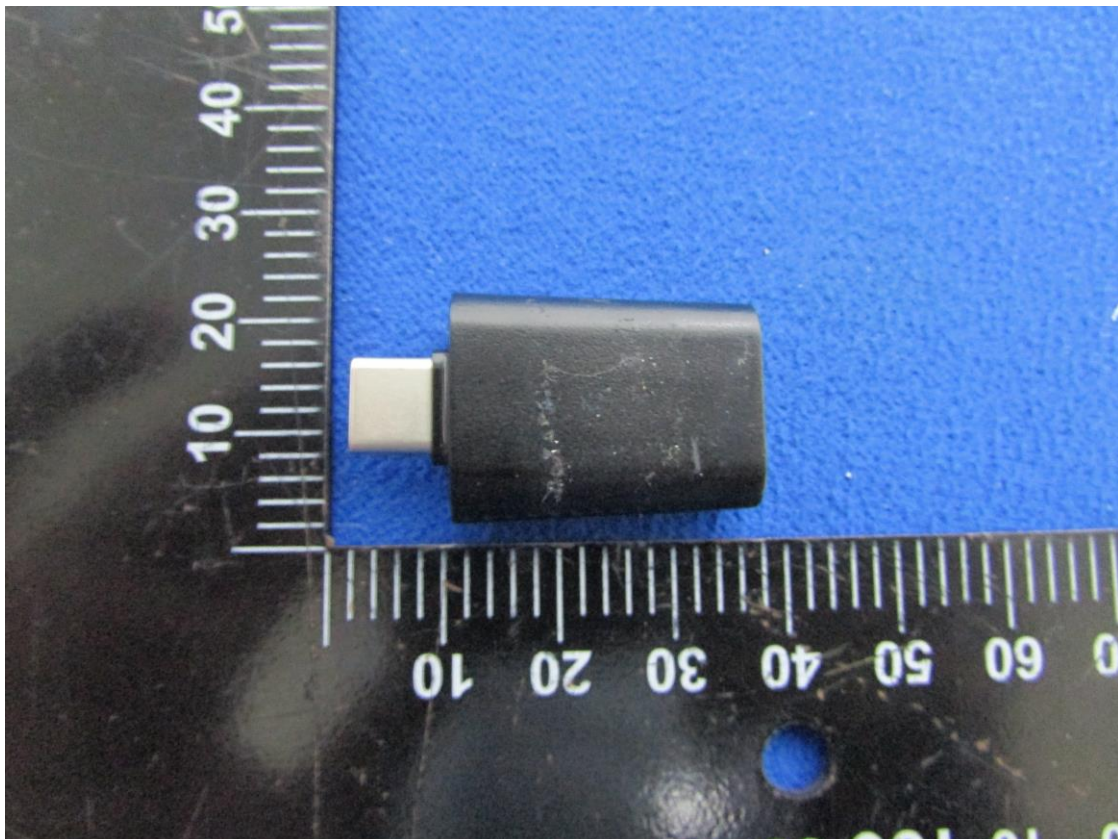

Photographs of EUT

USB TYPE-C Cable
Brand: steelseries, Model: ss-c-cable

Extension Adapter
Brand: steelseries, Model: M28A