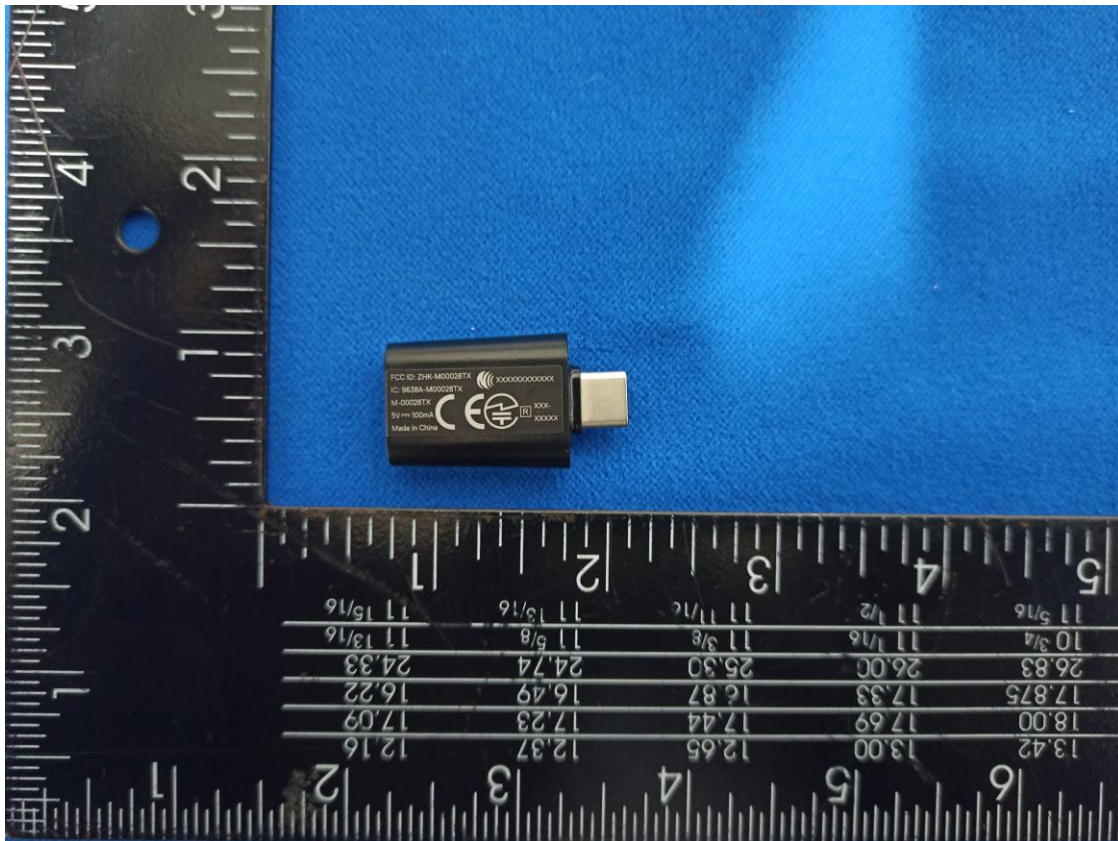

Photographs of EUT

USB TYPE-C Cable
Brand: steelseries, Model: ss-c-cable

Extension Adapter
Brand: steelseries, Model: M28A