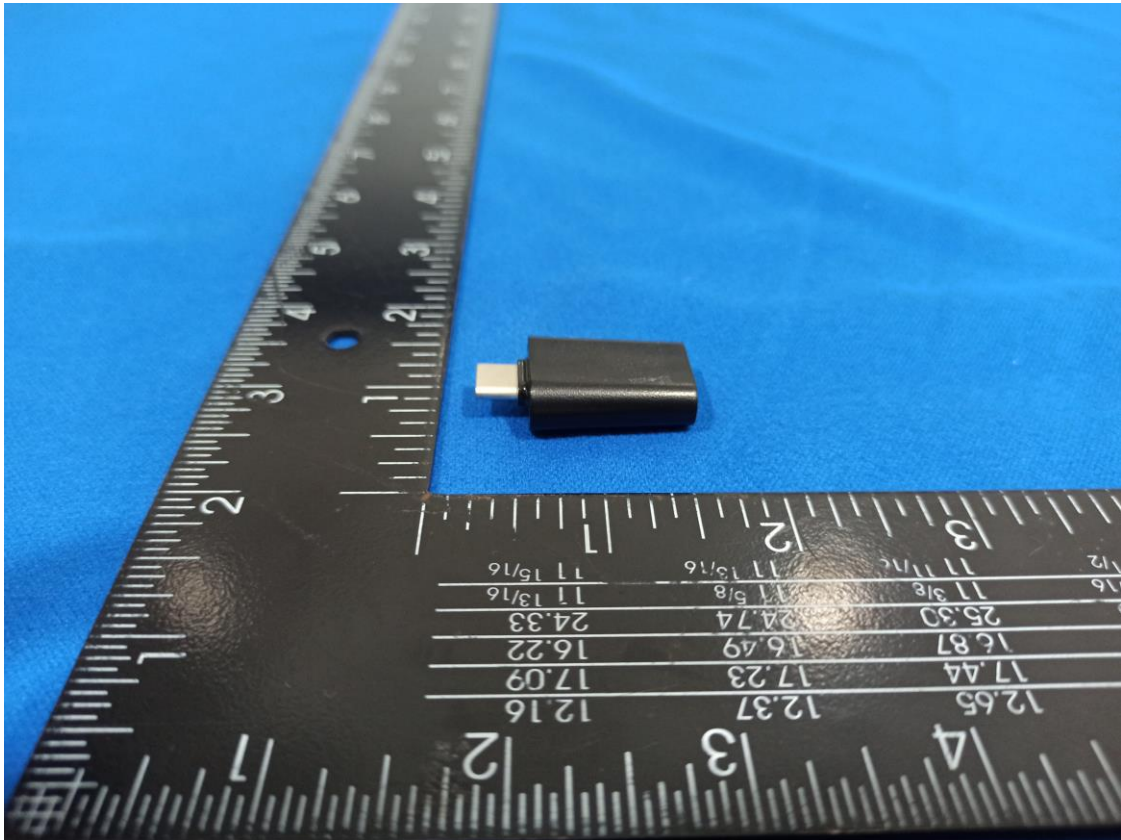

Photographs of EUT

USB TYPE-C Cable
Brand: steelseries, Model: ss-c-cable

Extension Adapter
Brand: steelseries, Model: M28A