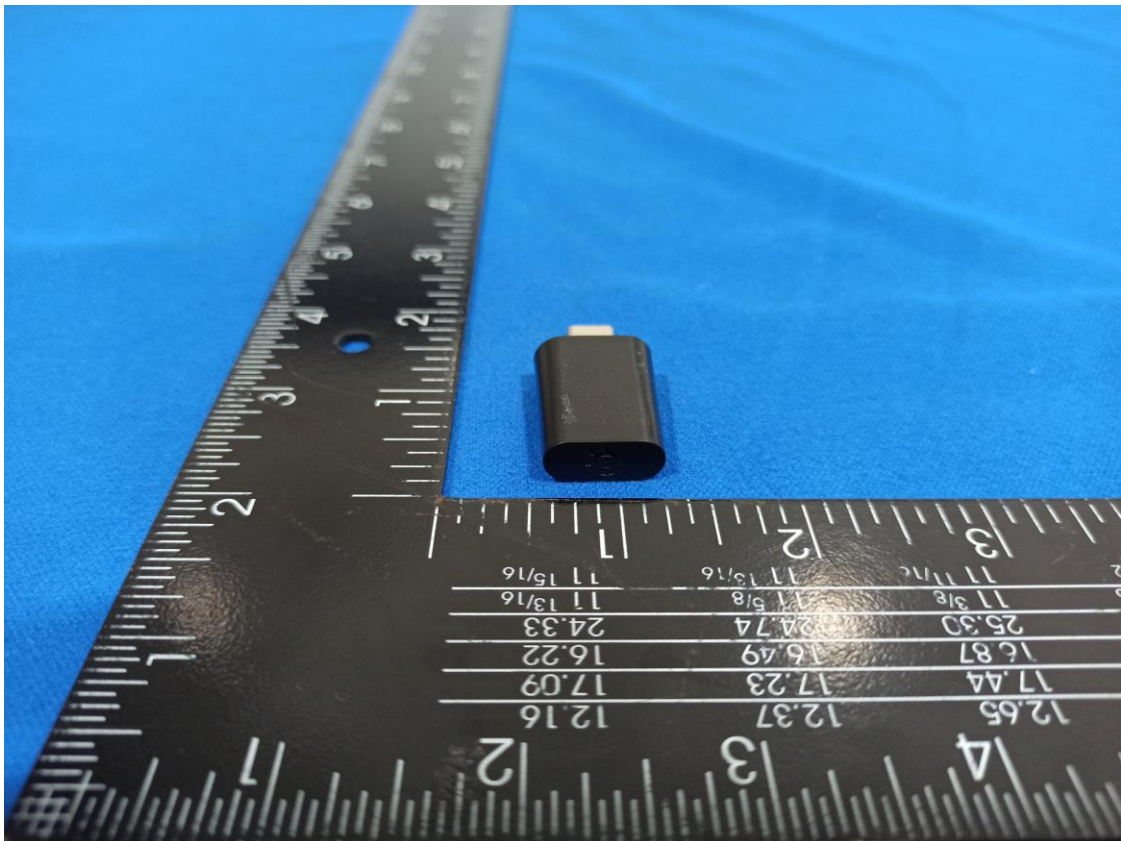

Photographs of EUT

USB TYPE-C Cable
Brand: steelseries, Model: ss-c-cable

Extension Adapter
Brand: steelseries, Model: M28A