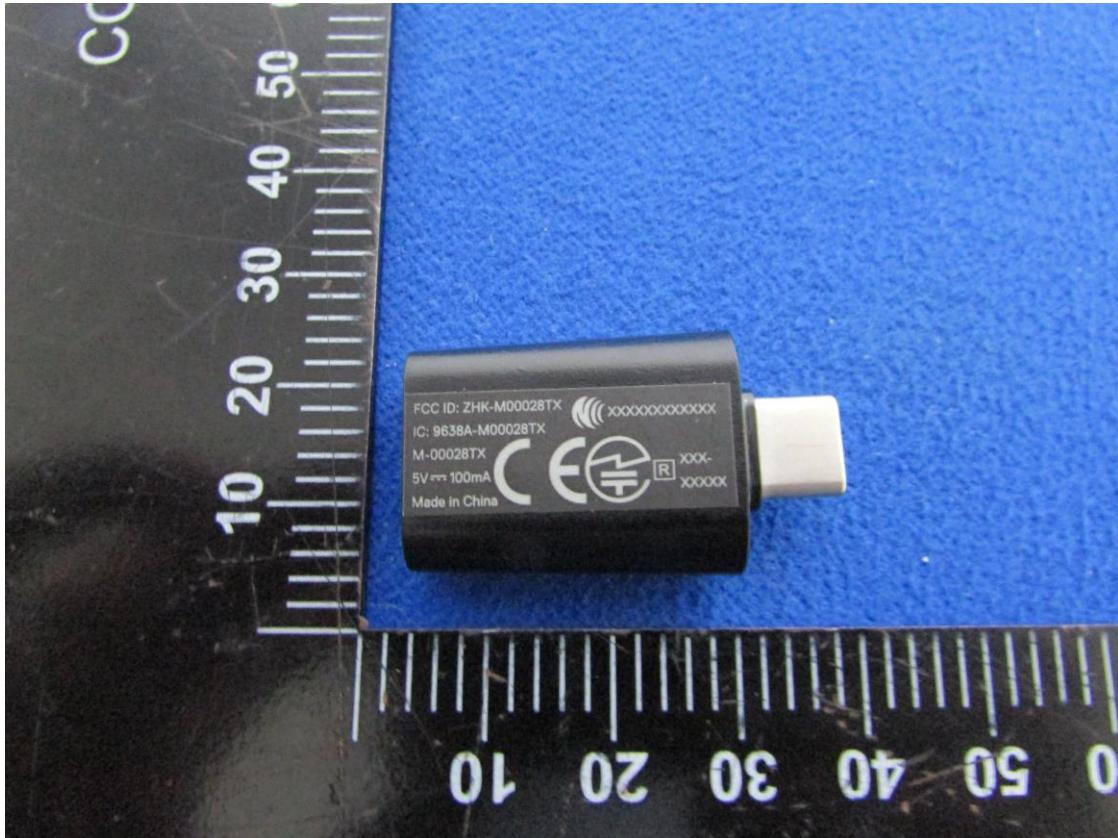

Photographs of EUT

USB TYPE-C Cable
Brand: steelseries, Model: ss-c-cable

Extension Adapter
Brand: steelseries, Model: M28A