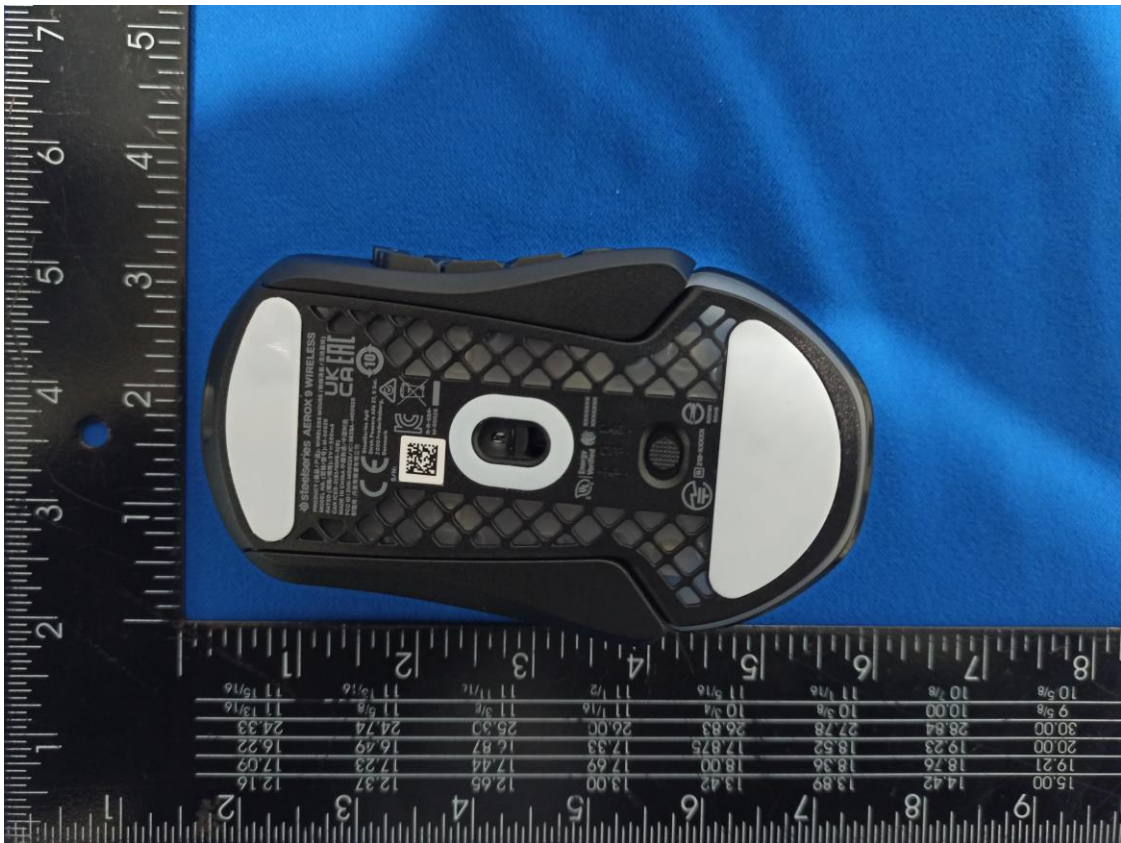

Photographs of EUT

Battery
Brand: SteelSeries ApS., Model: PL 402535

USB TYPE-C Cable
Brand: steelseries, Model: ss-c-cable