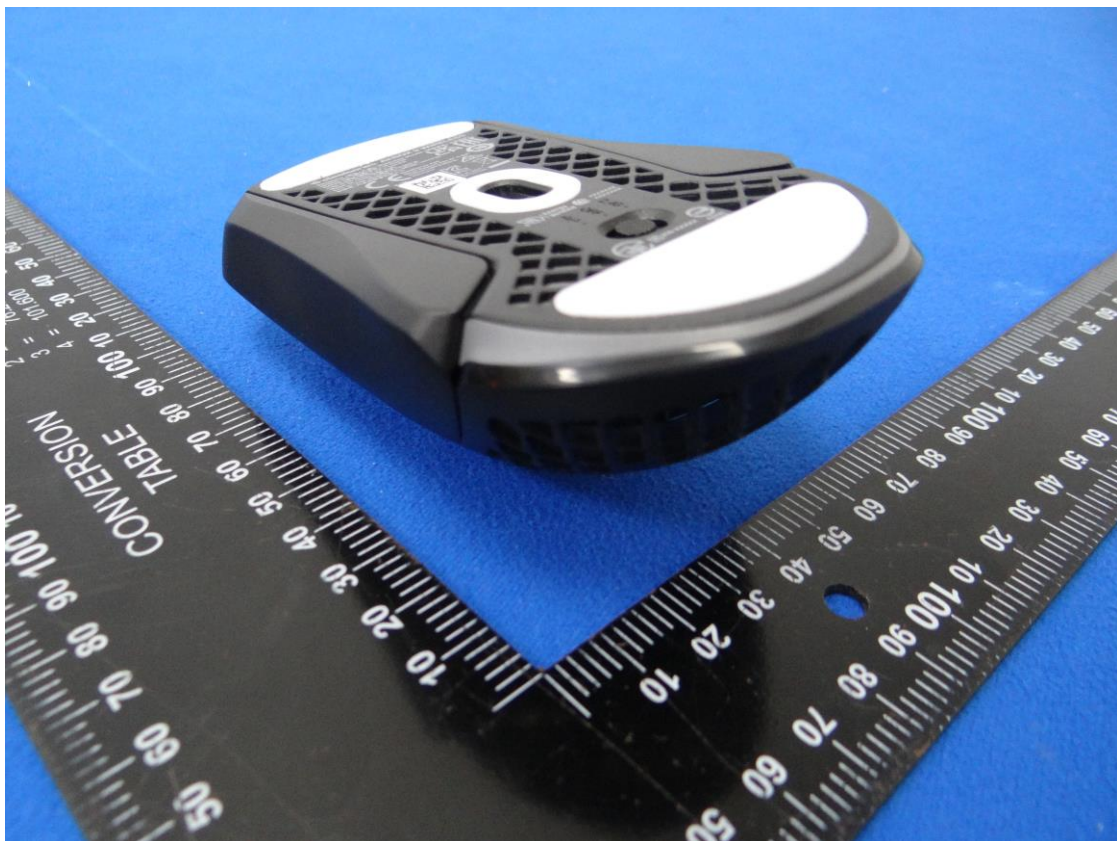

Photographs of EUT

Battery
Brand: SteelSeries ApS., Model: PL 402535

USB TYPE-C Cable
Brand: steelseries, Model: ss-c-cable